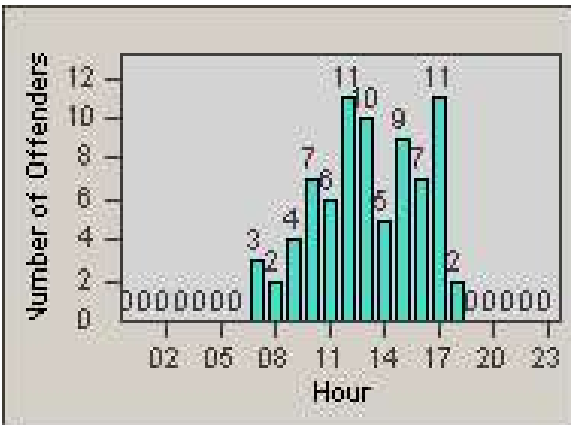

# Redflex Redlight Offender Statistics

CONTRACT: Bakersfield  
 DATE FROM: 1/Jan/2006

LOCATION: BA-STCA-01 California Ave  
 DATE TO: 31/Jan/2006

LANE 1

LANE 2

LANE 3

# Redflex Redlight Offender Statistics

CONTRACT: Bakersfield  
 DATE FROM: 1/Jan/2006

LOCATION: BA-STCA-01 California Ave  
 DATE TO: 31/Jan/2006

LANE 4

LANE TOTAL

# Redflex Redlight Offender Statistics

CONTRACT: Bakersfield  
 DATE FROM: 1/Jan/2006

LOCATION: BA-STCA-01 California Ave  
 DATE TO: 31/Jan/2006