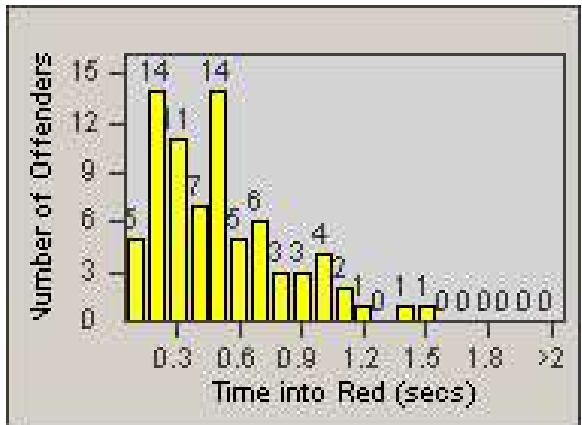

# Redflex Redlight Offender Statistics

CONTRACT: Bakersfield  
 DATE FROM: 1/Jan/2006

LOCATION: BA-STCA-01 California Ave  
 DATE TO: 31/Jan/2006

LANE 1

LANE 2

LANE 3

# Redflex Redlight Offender Statistics

CONTRACT: Bakersfield  
 DATE FROM: 1/Jan/2006

LOCATION: BA-STCA-01 California Ave  
 DATE TO: 31/Jan/2006

LANE 4

LANE TOTAL

# Redflex Redlight Offender Statistics

CONTRACT: Bakersfield  
 DATE FROM: 1/Jan/2006

LOCATION: BA-STCA-01 California Ave  
 DATE TO: 31/Jan/2006