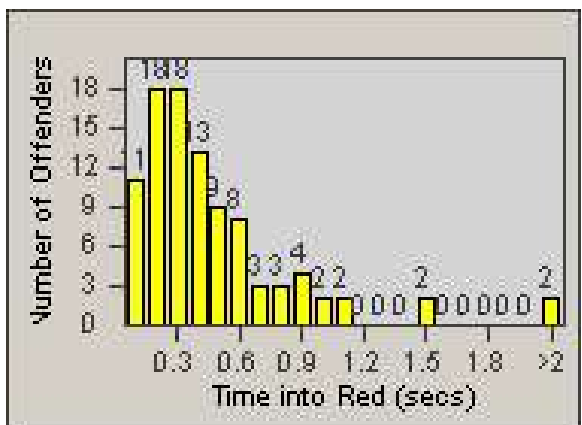

# Redflex Redlight Offender Statistics

CONTRACT: Bakersfield  
 DATE FROM: 1/Jan/2006

LOCATION: BA-STCA-01 California Ave  
 DATE TO: 31/Jan/2006

LANE 1

LANE 2

LANE 3

# Redflex Redlight Offender Statistics

CONTRACT: Bakersfield  
 DATE FROM: 1/Jan/2006

LOCATION: BA-STCA-01 California Ave  
 DATE TO: 31/Jan/2006

LANE 4

LANE TOTAL

# Redflex Redlight Offender Statistics

CONTRACT: Bakersfield  
 DATE FROM: 1/Jan/2006

LOCATION: BA-STCA-01 California Ave  
 DATE TO: 31/Jan/2006