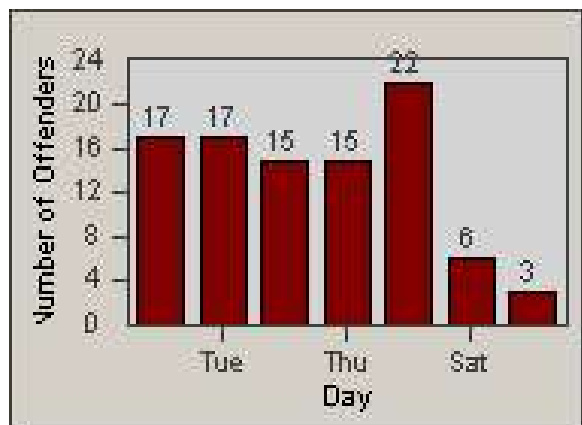

# Redflex Redlight Offender Statistics

CONTRACT: Bakersfield  
 DATE FROM: 1/Jan/2006

LOCATION: BA-STCA-01 California Ave  
 DATE TO: 31/Jan/2006

LANE 1

LANE 2

LANE 3

# Redflex Redlight Offender Statistics

CONTRACT: Bakersfield  
 DATE FROM: 1/Jan/2006

LOCATION: BA-STCA-01 California Ave  
 DATE TO: 31/Jan/2006

LANE 4

LANE TOTAL