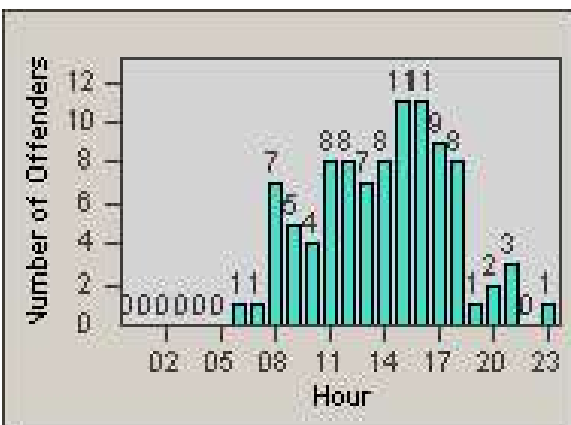

# Redflex Redlight Offender Statistics

CONTRACT: Bakersfield  
 DATE FROM: 1/Jan/2006

LOCATION: BA-STCA-01 California Ave  
 DATE TO: 31/Jan/2006

LANE 1

LANE 2

LANE 3

# Redflex Redlight Offender Statistics

CONTRACT: Bakersfield  
 DATE FROM: 1/Jan/2006

LOCATION: BA-STCA-01 California Ave  
 DATE TO: 31/Jan/2006

LANE 4

LANE TOTAL

# Redflex Redlight Offender Statistics

CONTRACT: Bakersfield  
 DATE FROM: 1/Jan/2006

LOCATION: BA-STCA-01 California Ave  
 DATE TO: 31/Jan/2006