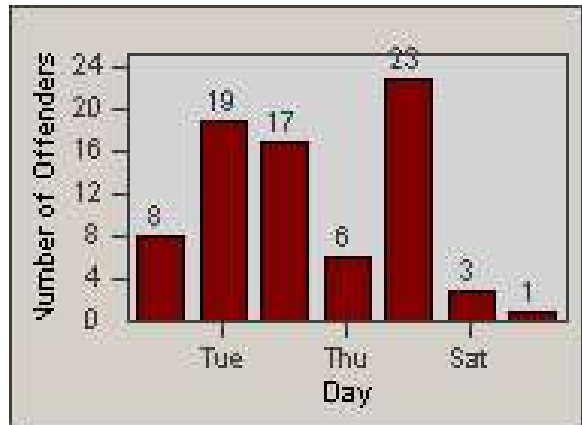

# Redflex Redlight Offender Statistics

CONTRACT: Bakersfield  
 DATE FROM: 1/Jan/2006

LOCATION: BA-STCA-01 California Ave  
 DATE TO: 31/Jan/2006

LANE 1

LANE 2

LANE 3

# Redflex Redlight Offender Statistics

CONTRACT: Bakersfield  
 DATE FROM: 1/Jan/2006

LOCATION: BA-STCA-01 California Ave  
 DATE TO: 31/Jan/2006

LANE 4

LANE TOTAL