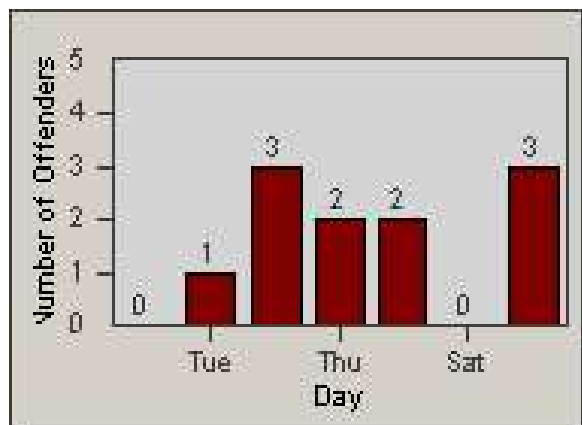

Redflex Redlight Offender Statistics

CONTRACT: Bakersfield
 DATE FROM: 1/Jan/2006

LOCATION: BA-WHWI-01 White Ln
 DATE TO: 31/Jan/2006

LANE 1

LANE 2

LANE 3

Redflex Redlight Offender Statistics

CONTRACT: Bakersfield
 DATE FROM: 1/Jan/2006

LOCATION: BA-WHWI-01 White Ln
 DATE TO: 31/Jan/2006

LANE 4

LANE TOTAL

Redflex Redlight Offender Statistics

CONTRACT: Bakersfield
 DATE FROM: 1/Jan/2006

LOCATION: BA-WHWI-01 White Ln
 DATE TO: 31/Jan/2006