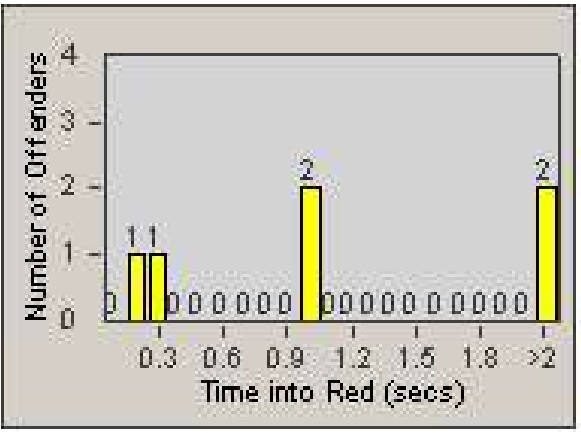

Redflex Redlight Offender Statistics

CONTRACT: Bakersfield
 DATE FROM: 1/Jan/2006

LOCATION: BA-WHWI-01 White Ln
 DATE TO: 31/Jan/2006

LANE 1

LANE 2

LANE 3

Redflex Redlight Offender Statistics

CONTRACT: Bakersfield
 DATE FROM: 1/Jan/2006

LOCATION: BA-WHWI-01 White Ln
 DATE TO: 31/Jan/2006

LANE 4

LANE TOTAL

Redflex Redlight Offender Statistics

CONTRACT: Bakersfield
 DATE FROM: 1/Jan/2006

LOCATION: BA-WHWI-01 White Ln
 DATE TO: 31/Jan/2006