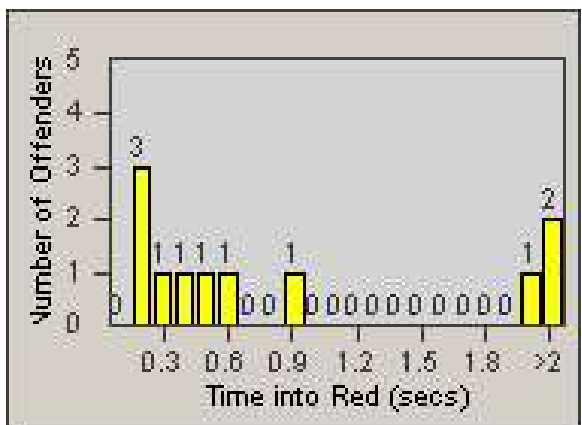

Redflex Redlight Offender Statistics

CONTRACT: Bakersfield
 DATE FROM: 1/Jan/2006

LOCATION: BA-WHWI-01 White Ln
 DATE TO: 31/Jan/2006

LANE 1

LANE 2

LANE 3

Redflex Redlight Offender Statistics

CONTRACT: Bakersfield
 DATE FROM: 1/Jan/2006

LOCATION: BA-WHWI-01 White Ln
 DATE TO: 31/Jan/2006

LANE 4

LANE TOTAL

Redflex Redlight Offender Statistics

CONTRACT: Bakersfield
 DATE FROM: 1/Jan/2006

LOCATION: BA-WHWI-01 White Ln
 DATE TO: 31/Jan/2006