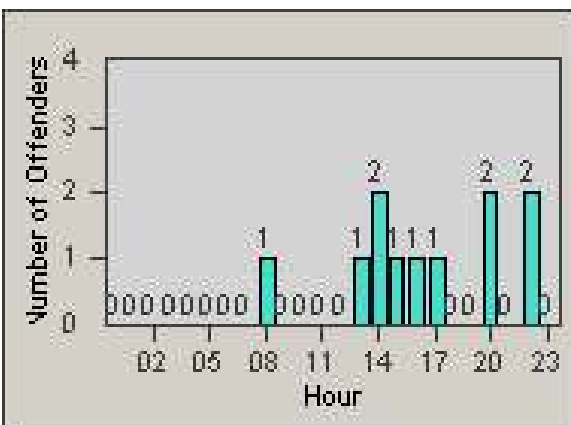

Redflex Redlight Offender Statistics

CONTRACT: Bakersfield
 DATE FROM: 1/Jan/2006

LOCATION: BA-WHWI-01 White Ln
 DATE TO: 31/Jan/2006

LANE 1

LANE 2

LANE 3

Redflex Redlight Offender Statistics

CONTRACT: Bakersfield
 DATE FROM: 1/Jan/2006

LOCATION: BA-WHWI-01 White Ln
 DATE TO: 31/Jan/2006

LANE 4

LANE TOTAL

Redflex Redlight Offender Statistics

CONTRACT: Bakersfield
 DATE FROM: 1/Jan/2006

LOCATION: BA-WHWI-01 White Ln
 DATE TO: 31/Jan/2006