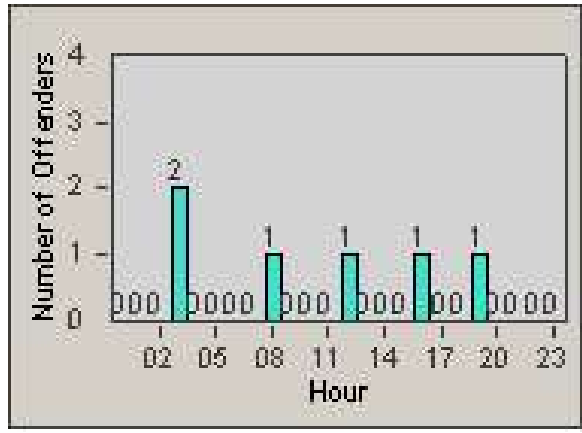

Redflex Redlight Offender Statistics

CONTRACT: Bakersfield
 DATE FROM: 1/Jan/2006

LOCATION: BA-WHWI-01 White Ln
 DATE TO: 31/Jan/2006

LANE 1

LANE 2

LANE 3

Redflex Redlight Offender Statistics

CONTRACT: Bakersfield
 DATE FROM: 1/Jan/2006

LOCATION: BA-WHWI-01 White Ln
 DATE TO: 31/Jan/2006

LANE 4

LANE TOTAL

Redflex Redlight Offender Statistics

CONTRACT: Bakersfield
 DATE FROM: 1/Jan/2006

LOCATION: BA-WHWI-01 White Ln
 DATE TO: 31/Jan/2006