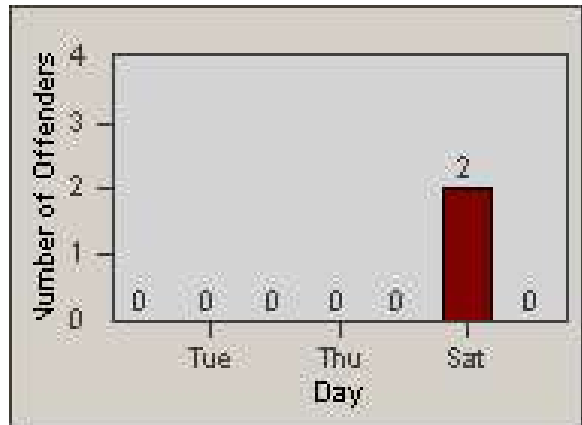

Redflex Redlight Offender Statistics

CONTRACT: Bakersfield
 DATE FROM: 1/Jan/2006

LOCATION: BA-WHWI-01 White Ln
 DATE TO: 31/Jan/2006

LANE 1

LANE 2

LANE 3

Redflex Redlight Offender Statistics

CONTRACT: Bakersfield
 DATE FROM: 1/Jan/2006

LOCATION: BA-WHWI-01 White Ln
 DATE TO: 31/Jan/2006

LANE 4

LANE TOTAL

Redflex Redlight Offender Statistics

CONTRACT: Bakersfield
 DATE FROM: 1/Jan/2006

LOCATION: BA-WHWI-01 White Ln
 DATE TO: 31/Jan/2006