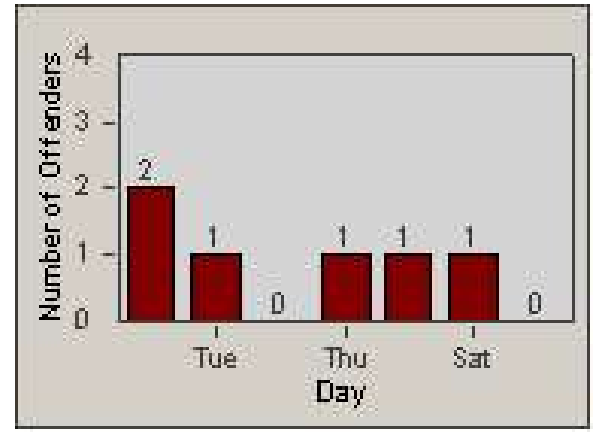

Redflex Redlight Offender Statistics

CONTRACT: Bakersfield
 DATE FROM: 1/Jan/2006

LOCATION: BA-WHWI-01 White Ln
 DATE TO: 31/Jan/2006

LANE 1

LANE 2

LANE 3

Redflex Redlight Offender Statistics

CONTRACT: Bakersfield
 DATE FROM: 1/Jan/2006

LOCATION: BA-WHWI-01 White Ln
 DATE TO: 31/Jan/2006

LANE 4

LANE TOTAL

Redflex Redlight Offender Statistics

CONTRACT: Bakersfield
 DATE FROM: 1/Jan/2006

LOCATION: BA-WHWI-01 White Ln
 DATE TO: 31/Jan/2006