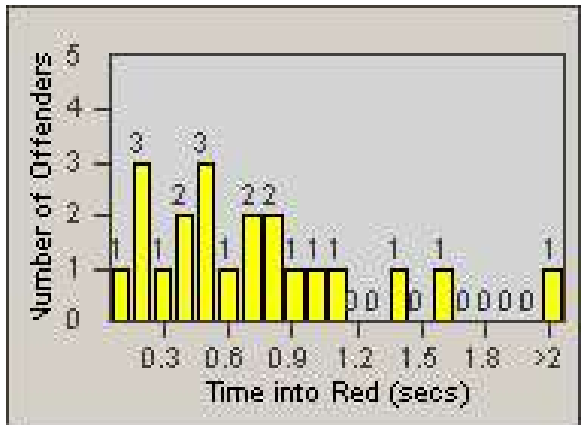

Redflex Redlight Offender Statistics

CONTRACT: Bakersfield
 DATE FROM: 1/Jan/2006

LOCATION: BA-WIWH-01 White Ln
 DATE TO: 31/Jan/2006

LANE 1

LANE 2

LANE 3

Redflex Redlight Offender Statistics

CONTRACT: Bakersfield
 DATE FROM: 1/Jan/2006

LOCATION: BA-WIWH-01 White Ln
 DATE TO: 31/Jan/2006

LANE 4

LANE TOTAL

Redflex Redlight Offender Statistics

CONTRACT: Bakersfield
 DATE FROM: 1/Jan/2006

LOCATION: BA-WIWH-01 White Ln
 DATE TO: 31/Jan/2006