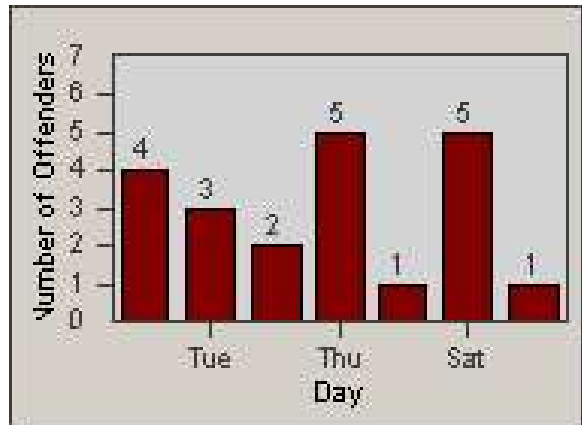

Redflex Redlight Offender Statistics

CONTRACT: Bakersfield
 DATE FROM: 1/Jan/2006

LOCATION: BA-WIWH-01 White Ln
 DATE TO: 31/Jan/2006

LANE 1

LANE 2

LANE 3

Redflex Redlight Offender Statistics

CONTRACT: Bakersfield
 DATE FROM: 1/Jan/2006

LOCATION: BA-WIWH-01 White Ln
 DATE TO: 31/Jan/2006

LANE 4

LANE TOTAL

Redflex Redlight Offender Statistics

CONTRACT: Bakersfield
 DATE FROM: 1/Jan/2006

LOCATION: BA-WIWH-01 White Ln
 DATE TO: 31/Jan/2006