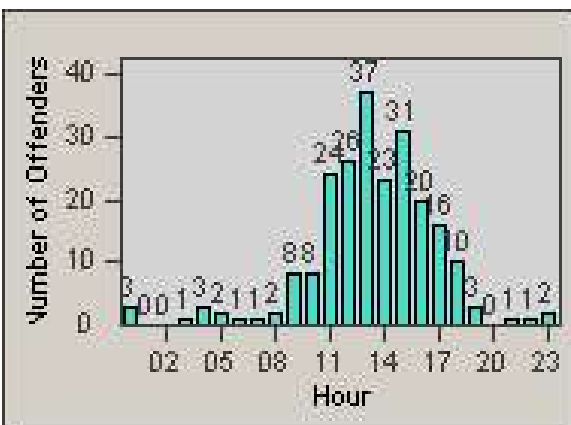

Redflex Redlight Offender Statistics

CONTRACT: Bakersfield
 DATE FROM: 1/Jan/2006

LOCATION: BA-WIWH-01 White Ln
 DATE TO: 31/Jan/2006

LANE 1

LANE 2

LANE 3

Redflex Redlight Offender Statistics

CONTRACT: Bakersfield
 DATE FROM: 1/Jan/2006

LOCATION: BA-WIWH-01 White Ln
 DATE TO: 31/Jan/2006

LANE 4

LANE TOTAL

Redflex Redlight Offender Statistics

CONTRACT: Bakersfield
 DATE FROM: 1/Jan/2006

LOCATION: BA-WIWH-01 White Ln
 DATE TO: 31/Jan/2006