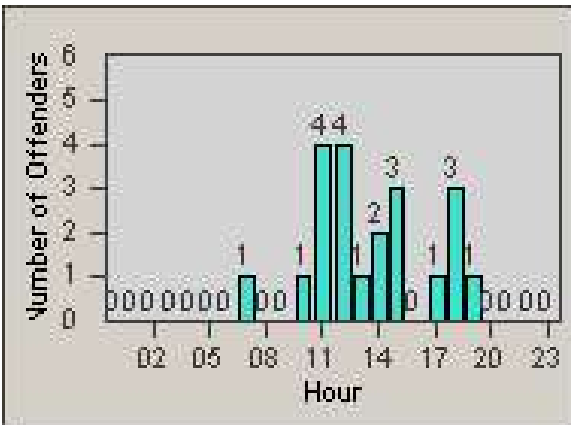

Redflex Redlight Offender Statistics

CONTRACT: Bakersfield
 DATE FROM: 1/Jan/2006

LOCATION: BA-WIWH-01 White Ln
 DATE TO: 31/Jan/2006

LANE 1

LANE 2

LANE 3

Redflex Redlight Offender Statistics

CONTRACT: Bakersfield
 DATE FROM: 1/Jan/2006

LOCATION: BA-WIWH-01 White Ln
 DATE TO: 31/Jan/2006

LANE 4

LANE TOTAL

Redflex Redlight Offender Statistics

CONTRACT: Bakersfield
 DATE FROM: 1/Jan/2006

LOCATION: BA-WIWH-01 White Ln
 DATE TO: 31/Jan/2006