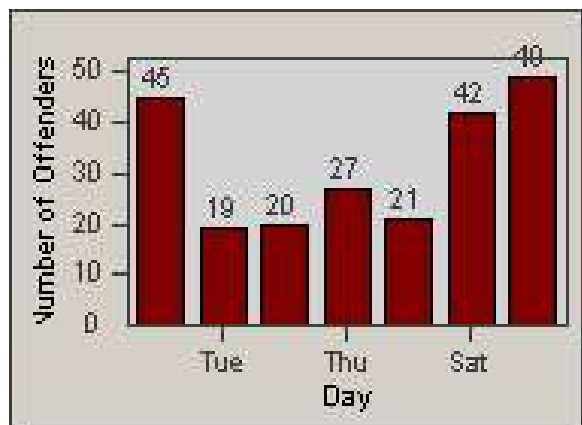

Redflex Redlight Offender Statistics

CONTRACT: Bakersfield
 DATE FROM: 1/Jan/2006

LOCATION: BA-WIWH-01 White Ln
 DATE TO: 31/Jan/2006

LANE 1

LANE 2

LANE 3

Redflex Redlight Offender Statistics

CONTRACT: Bakersfield
 DATE FROM: 1/Jan/2006

LOCATION: BA-WIWH-01 White Ln
 DATE TO: 31/Jan/2006

LANE 4

LANE TOTAL

Redflex Redlight Offender Statistics

CONTRACT: Bakersfield
 DATE FROM: 1/Jan/2006

LOCATION: BA-WIWH-01 White Ln
 DATE TO: 31/Jan/2006