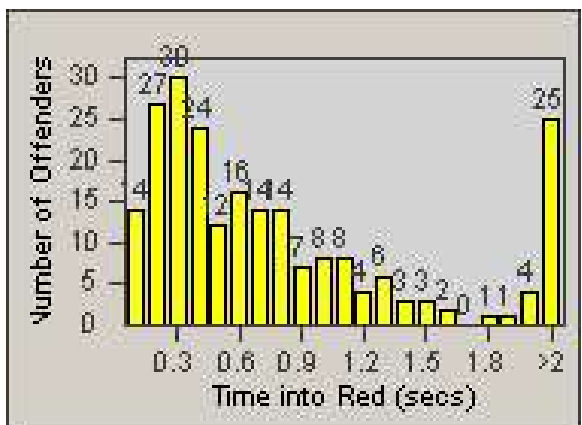

Redflex Redlight Offender Statistics

CONTRACT: Bakersfield
 DATE FROM: 1/Jan/2006

LOCATION: BA-WIWH-01 White Ln
 DATE TO: 31/Jan/2006

LANE 1

LANE 2

LANE 3

Redflex Redlight Offender Statistics

CONTRACT: Bakersfield
 DATE FROM: 1/Jan/2006

LOCATION: BA-WIWH-01 White Ln
 DATE TO: 31/Jan/2006

LANE 4

LANE TOTAL

Redflex Redlight Offender Statistics

CONTRACT: Bakersfield
 DATE FROM: 1/Jan/2006

LOCATION: BA-WIWH-01 White Ln
 DATE TO: 31/Jan/2006