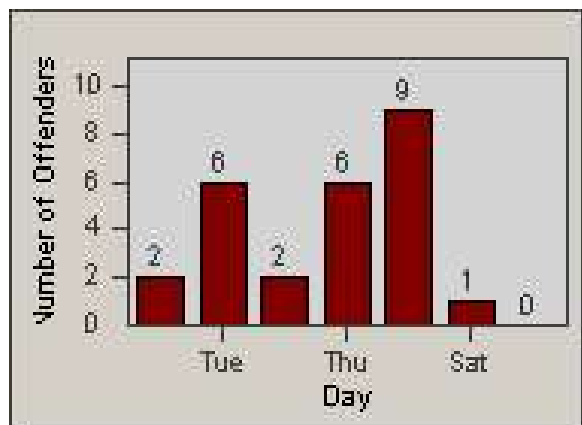

# Redflex Redlight Offender Statistics

CONTRACT: Bakersfield  
 DATE FROM: 1/Jan/2006

LOCATION: BA-CAOA-01 Intersection of California Ave and Oak St  
 DATE TO: 31/Jan/2006

LANE 1

LANE 2

LANE 3

# Redflex Redlight Offender Statistics

CONTRACT: Bakersfield  
 DATE FROM: 1/Jan/2006

LOCATION: BA-CAOA-01 Intersection of California Ave and Oak St  
 DATE TO: 31/Jan/2006

LANE 4

LANE TOTAL