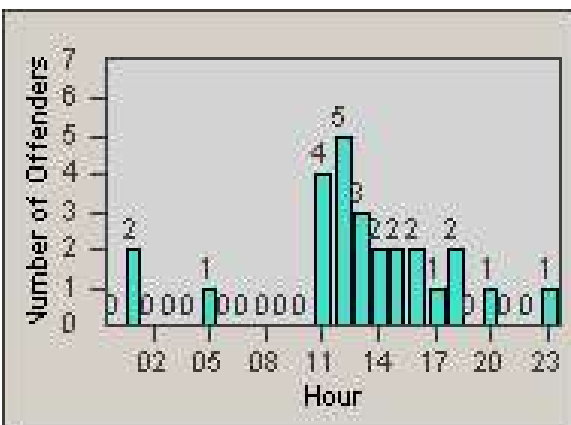

# Redflex Redlight Offender Statistics

CONTRACT: Bakersfield  
 DATE FROM: 1/Jan/2006

LOCATION: BA-CAOA-01 Intersection of California Ave and Oak St  
 DATE TO: 31/Jan/2006

LANE 1

LANE 2

LANE 3

# Redflex Redlight Offender Statistics

CONTRACT: Bakersfield  
 DATE FROM: 1/Jan/2006

LOCATION: BA-CAOA-01 Intersection of California Ave and Oak St  
 DATE TO: 31/Jan/2006

LANE 4

LANE TOTAL

# Redflex Redlight Offender Statistics

**CONTRACT:** Bakersfield  
**DATE FROM:** 1/Jan/2006

**LOCATION:** BA-CAOA-01 Intersection of California Ave and Oak St  
**DATE TO:** 31/Jan/2006