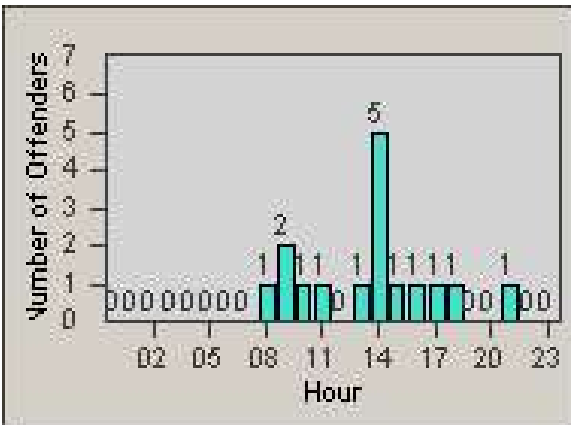

# Redflex Redlight Offender Statistics

CONTRACT: Bakersfield  
 DATE FROM: 1/Jan/2006

LOCATION: BA-CAOA-01 Intersection of California Ave and Oak St  
 DATE TO: 31/Jan/2006

LANE 1

LANE 2

LANE 3

# Redflex Redlight Offender Statistics

CONTRACT: Bakersfield  
 DATE FROM: 1/Jan/2006

LOCATION: BA-CAOA-01 Intersection of California Ave and Oak St  
 DATE TO: 31/Jan/2006

LANE 4

LANE TOTAL

# Redflex Redlight Offender Statistics

**CONTRACT:** Bakersfield  
**DATE FROM:** 1/Jan/2006

**LOCATION:** BA-CAOA-01 Intersection of California Ave and Oak St  
**DATE TO:** 31/Jan/2006