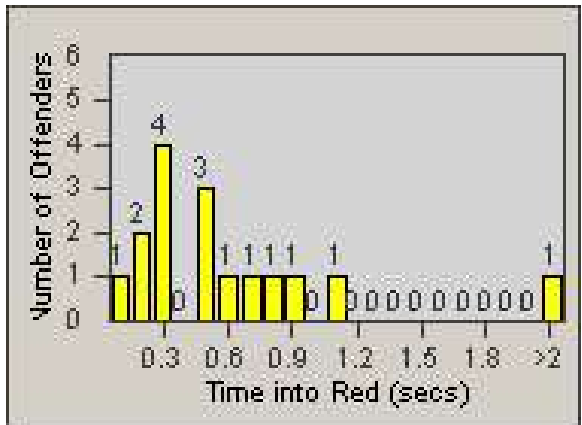

# Redflex Redlight Offender Statistics

CONTRACT: Bakersfield  
 DATE FROM: 1/Jan/2006

LOCATION: BA-CAOA-01 Intersection of California Ave and Oak St  
 DATE TO: 31/Jan/2006

LANE 1

LANE 2

LANE 3

# Redflex Redlight Offender Statistics

CONTRACT: Bakersfield  
 DATE FROM: 1/Jan/2006

LOCATION: BA-CAOA-01 Intersection of California Ave and Oak St  
 DATE TO: 31/Jan/2006

LANE 4

LANE TOTAL

# Redflex Redlight Offender Statistics

**CONTRACT:** Bakersfield  
**DATE FROM:** 1/Jan/2006

**LOCATION:** BA-CAOA-01 Intersection of California Ave and Oak St  
**DATE TO:** 31/Jan/2006