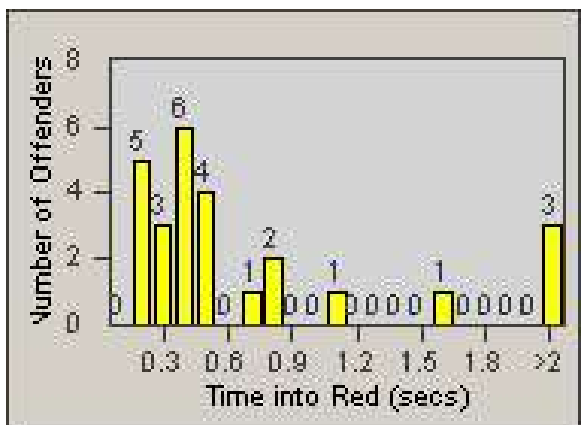

# Redflex Redlight Offender Statistics

CONTRACT: Bakersfield  
 DATE FROM: 1/Jan/2006

LOCATION: BA-CAOA-01 Intersection of California Ave and Oak St  
 DATE TO: 31/Jan/2006

LANE 1

LANE 2

LANE 3

# Redflex Redlight Offender Statistics

CONTRACT: Bakersfield  
 DATE FROM: 1/Jan/2006

LOCATION: BA-CAOA-01 Intersection of California Ave and Oak St  
 DATE TO: 31/Jan/2006

LANE 4

LANE TOTAL

# Redflex Redlight Offender Statistics

**CONTRACT:** Bakersfield  
**DATE FROM:** 1/Jan/2006

**LOCATION:** BA-CAOA-01 Intersection of California Ave and Oak St  
**DATE TO:** 31/Jan/2006