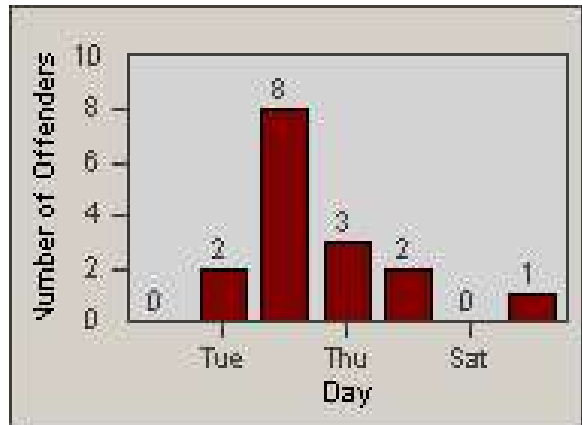

# Redflex Redlight Offender Statistics

CONTRACT: Bakersfield  
 DATE FROM: 1/Jan/2006

LOCATION: BA-CAOA-01 Intersection of California Ave and Oak St  
 DATE TO: 31/Jan/2006

LANE 1

LANE 2

LANE 3

# Redflex Redlight Offender Statistics

CONTRACT: Bakersfield  
 DATE FROM: 1/Jan/2006

LOCATION: BA-CAOA-01 Intersection of California Ave and Oak St  
 DATE TO: 31/Jan/2006

LANE 4

LANE TOTAL