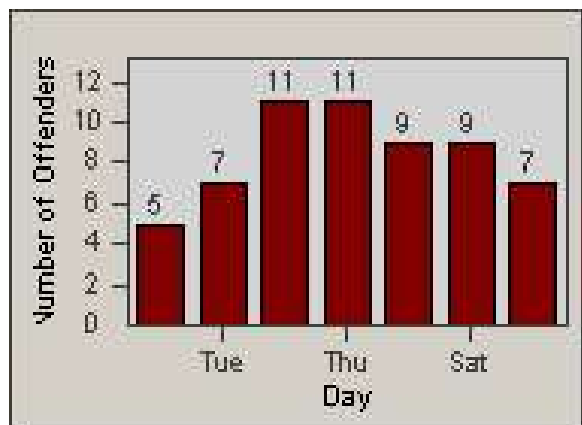

Redflex Redlight Offender Statistics

CONTRACT: Bakersfield
 DATE FROM: 1/Jul/2010

LOCATION: BA-OSBE-01 Oswell
 DATE TO: 31/Jul/2010

LANE 1

LANE 2

LANE 3

Redflex Redlight Offender Statistics

CONTRACT: Bakersfield
DATE FROM: 1/Jul/2010

LOCATION: BA-OSBE-01 Oswell
DATE TO: 31/Jul/2010

LANE 4

LANE TOTAL

Redflex Redlight Offender Statistics

CONTRACT: Bakersfield
 DATE FROM: 1/Jul/2010

LOCATION: BA-OSBE-01 Oswell
 DATE TO: 31/Jul/2010