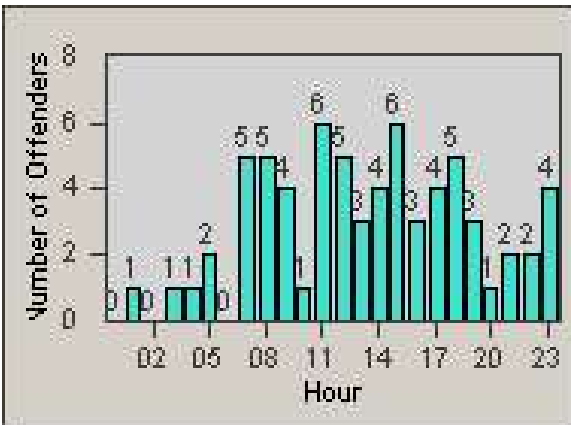

Redflex Redlight Offender Statistics

CONTRACT: Bakersfield
 DATE FROM: 1/Jul/2010

LOCATION: BA-OSBE-01 Oswell
 DATE TO: 31/Jul/2010

LANE 1

LANE 2

LANE 3

Redflex Redlight Offender Statistics

CONTRACT: Bakersfield
DATE FROM: 1/Jul/2010

LOCATION: BA-OSBE-01 Oswell
DATE TO: 31/Jul/2010

LANE 4

LANE TOTAL

Redflex Redlight Offender Statistics

CONTRACT: Bakersfield
 DATE FROM: 1/Jul/2010

LOCATION: BA-OSBE-01 Oswell
 DATE TO: 31/Jul/2010