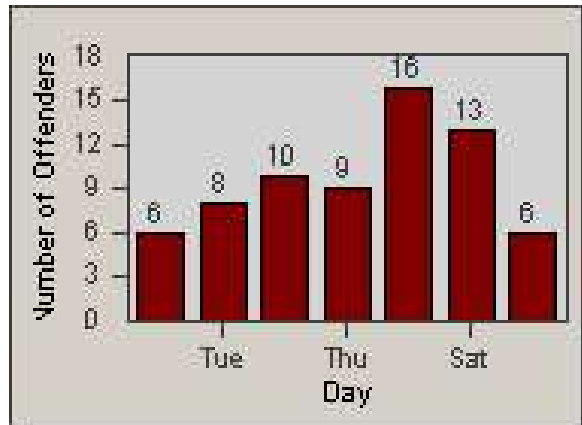

Redflex Redlight Offender Statistics

CONTRACT: Bakersfield
 DATE FROM: 1/Jul/2010

LOCATION: BA-OSBE-01 Oswell
 DATE TO: 31/Jul/2010

LANE 1

LANE 2

LANE 3

Redflex Redlight Offender Statistics

CONTRACT: Bakersfield
DATE FROM: 1/Jul/2010

LOCATION: BA-OSBE-01 Oswell
DATE TO: 31/Jul/2010

LANE 4

LANE TOTAL

Redflex Redlight Offender Statistics

CONTRACT: Bakersfield
 DATE FROM: 1/Jul/2010

LOCATION: BA-OSBE-01 Oswell
 DATE TO: 31/Jul/2010