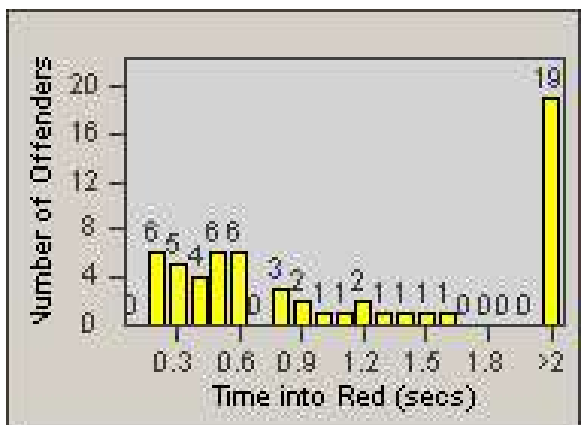

Redflex Redlight Offender Statistics

CONTRACT: Bakersfield
 DATE FROM: 1/Jul/2010

LOCATION: BA-OSBE-01 Oswell
 DATE TO: 31/Jul/2010

LANE 1

LANE 2

LANE 3

Redflex Redlight Offender Statistics

CONTRACT: Bakersfield
DATE FROM: 1/Jul/2010

LOCATION: BA-OSBE-01 Oswell
DATE TO: 31/Jul/2010

LANE 4

LANE TOTAL

Redflex Redlight Offender Statistics

CONTRACT: Bakersfield
 DATE FROM: 1/Jul/2010

LOCATION: BA-OSBE-01 Oswell
 DATE TO: 31/Jul/2010