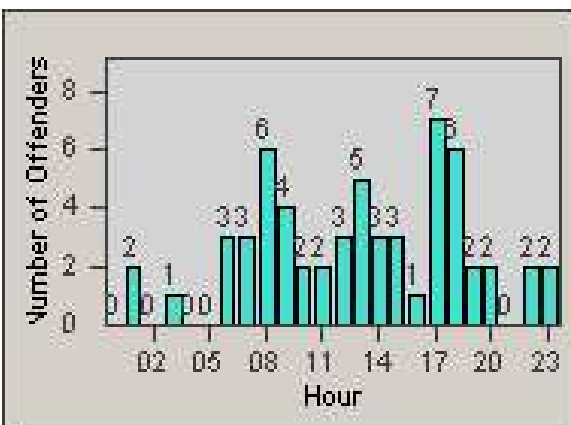

Redflex Redlight Offender Statistics

CONTRACT: Bakersfield
 DATE FROM: 1/Jul/2010

LOCATION: BA-OSBE-01 Oswell
 DATE TO: 31/Jul/2010

LANE 1

LANE 2

LANE 3

Redflex Redlight Offender Statistics

CONTRACT: Bakersfield
DATE FROM: 1/Jul/2010

LOCATION: BA-OSBE-01 Oswell
DATE TO: 31/Jul/2010

LANE 4

LANE TOTAL

Redflex Redlight Offender Statistics

CONTRACT: Bakersfield
 DATE FROM: 1/Jul/2010

LOCATION: BA-OSBE-01 Oswell
 DATE TO: 31/Jul/2010