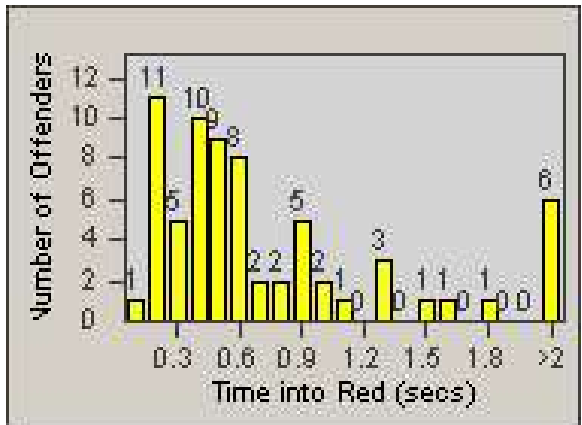

Redflex Redlight Offender Statistics

CONTRACT: Bakersfield
 DATE FROM: 1/Jul/2010

LOCATION: BA-OSBE-01 Oswell
 DATE TO: 31/Jul/2010

LANE 1

LANE 2

LANE 3

Redflex Redlight Offender Statistics

CONTRACT: Bakersfield
DATE FROM: 1/Jul/2010

LOCATION: BA-OSBE-01 Oswell
DATE TO: 31/Jul/2010

LANE 4

LANE TOTAL

Redflex Redlight Offender Statistics

CONTRACT: Bakersfield
 DATE FROM: 1/Jul/2010

LOCATION: BA-OSBE-01 Oswell
 DATE TO: 31/Jul/2010