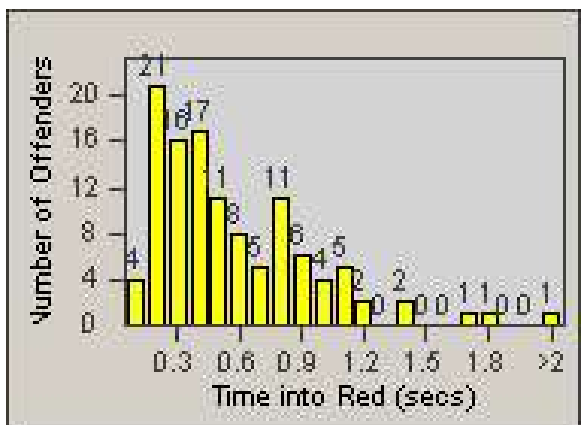

# Redflex Redlight Offender Statistics

CONTRACT: Bakersfield  
 DATE FROM: 1/Jul/2010

LOCATION: BA-STCA-01 California Ave  
 DATE TO: 31/Jul/2010

LANE 1

LANE 2

LANE 3

# Redflex Redlight Offender Statistics

CONTRACT: Bakersfield  
 DATE FROM: 1/Jul/2010

LOCATION: BA-STCA-01 California Ave  
 DATE TO: 31/Jul/2010

LANE 4

LANE TOTAL

# Redflex Redlight Offender Statistics

CONTRACT: Bakersfield  
 DATE FROM: 1/Jul/2010

LOCATION: BA-STCA-01 California Ave  
 DATE TO: 31/Jul/2010