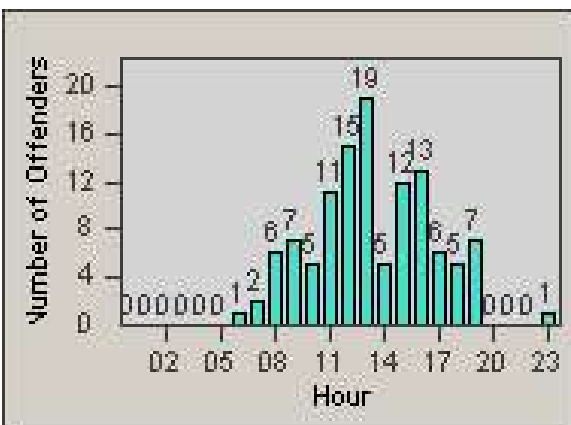

# Redflex Redlight Offender Statistics

CONTRACT: Bakersfield  
 DATE FROM: 1/Jul/2010

LOCATION: BA-STCA-01 California Ave  
 DATE TO: 31/Jul/2010

LANE 1

LANE 2

LANE 3

# Redflex Redlight Offender Statistics

CONTRACT: Bakersfield  
 DATE FROM: 1/Jul/2010

LOCATION: BA-STCA-01 California Ave  
 DATE TO: 31/Jul/2010

LANE 4

LANE TOTAL

# Redflex Redlight Offender Statistics

CONTRACT: Bakersfield  
 DATE FROM: 1/Jul/2010

LOCATION: BA-STCA-01 California Ave  
 DATE TO: 31/Jul/2010