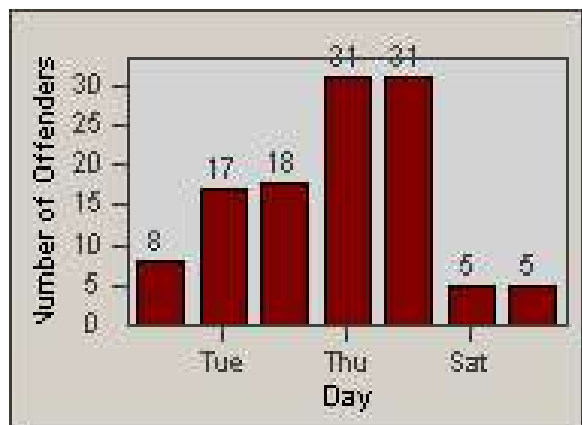

# Redflex Redlight Offender Statistics

CONTRACT: Bakersfield  
 DATE FROM: 1/Jul/2010

LOCATION: BA-STCA-01 California Ave  
 DATE TO: 31/Jul/2010

LANE 1

LANE 2

LANE 3

# Redflex Redlight Offender Statistics

CONTRACT: Bakersfield  
 DATE FROM: 1/Jul/2010

LOCATION: BA-STCA-01 California Ave  
 DATE TO: 31/Jul/2010

LANE 4

LANE TOTAL