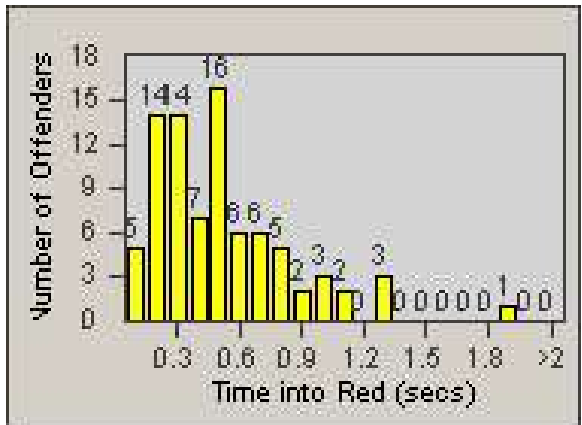

# Redflex Redlight Offender Statistics

CONTRACT: Bakersfield  
 DATE FROM: 1/Jul/2010

LOCATION: BA-STCA-01 California Ave  
 DATE TO: 31/Jul/2010

LANE 1

LANE 2

LANE 3

# Redflex Redlight Offender Statistics

CONTRACT: Bakersfield  
 DATE FROM: 1/Jul/2010

LOCATION: BA-STCA-01 California Ave  
 DATE TO: 31/Jul/2010

LANE 4

LANE TOTAL

# Redflex Redlight Offender Statistics

CONTRACT: Bakersfield  
 DATE FROM: 1/Jul/2010

LOCATION: BA-STCA-01 California Ave  
 DATE TO: 31/Jul/2010