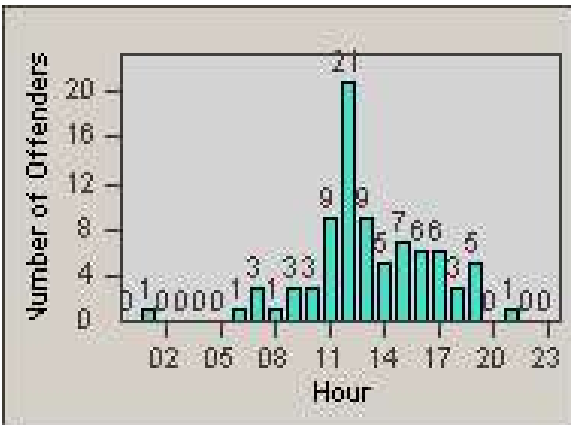

# Redflex Redlight Offender Statistics

CONTRACT: Bakersfield  
 DATE FROM: 1/Jul/2010

LOCATION: BA-STCA-01 California Ave  
 DATE TO: 31/Jul/2010

LANE 1

LANE 2

LANE 3

# Redflex Redlight Offender Statistics

CONTRACT: Bakersfield  
 DATE FROM: 1/Jul/2010

LOCATION: BA-STCA-01 California Ave  
 DATE TO: 31/Jul/2010

LANE 4

LANE TOTAL

# Redflex Redlight Offender Statistics

CONTRACT: Bakersfield  
 DATE FROM: 1/Jul/2010

LOCATION: BA-STCA-01 California Ave  
 DATE TO: 31/Jul/2010