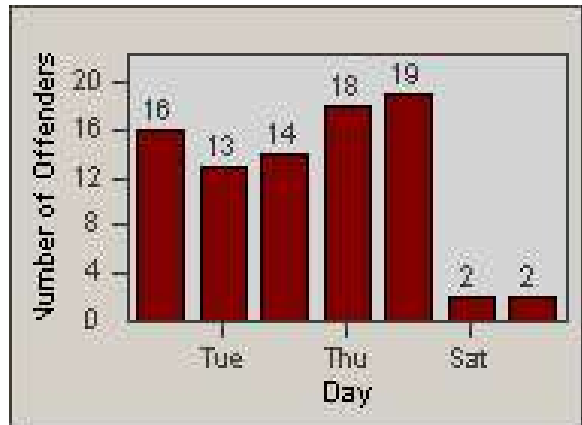

# Redflex Redlight Offender Statistics

CONTRACT: Bakersfield  
 DATE FROM: 1/Jul/2010

LOCATION: BA-STCA-01 California Ave  
 DATE TO: 31/Jul/2010

LANE 1

LANE 2

LANE 3

# Redflex Redlight Offender Statistics

CONTRACT: Bakersfield  
 DATE FROM: 1/Jul/2010

LOCATION: BA-STCA-01 California Ave  
 DATE TO: 31/Jul/2010

LANE 4

LANE TOTAL