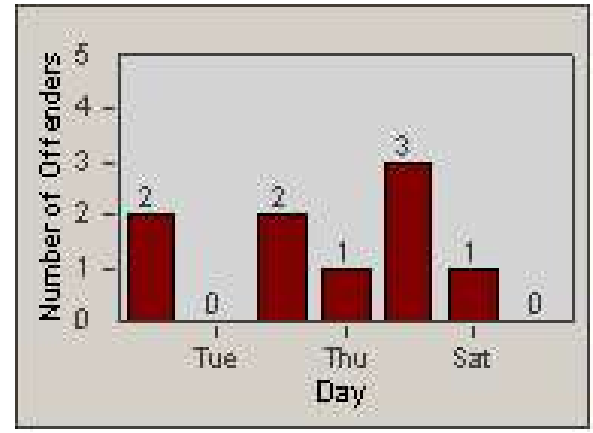

Redflex Redlight Offender Statistics

CONTRACT: Bakersfield
 DATE FROM: 1/Jul/2010

LOCATION: BA-MIRE-01 Ming
 DATE TO: 31/Jul/2010

LANE 1

LANE 2

LANE 3

Redflex Redlight Offender Statistics

CONTRACT: Bakersfield
 DATE FROM: 1/Jul/2010

LOCATION: BA-MIRE-01 Ming
 DATE TO: 31/Jul/2010

LANE 4

LANE TOTAL

Redflex Redlight Offender Statistics

CONTRACT: Bakersfield
 DATE FROM: 1/Jul/2010

LOCATION: BA-MIRE-01 Ming
 DATE TO: 31/Jul/2010