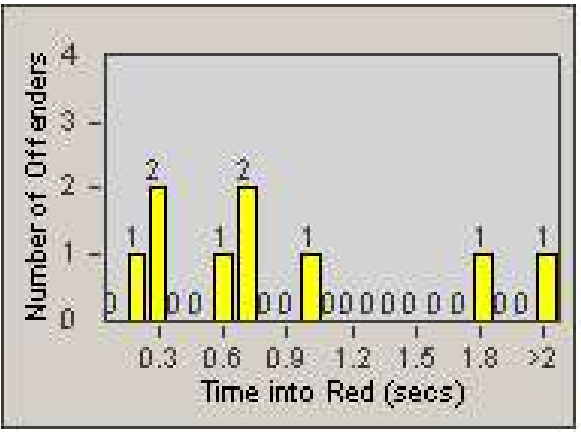

Redflex Redlight Offender Statistics

CONTRACT: Bakersfield
 DATE FROM: 1/Jul/2010

LOCATION: BA-MIRE-01 Ming
 DATE TO: 31/Jul/2010

LANE 1

LANE 2

LANE 3

Redflex Redlight Offender Statistics

CONTRACT: Bakersfield
 DATE FROM: 1/Jul/2010

LOCATION: BA-MIRE-01 Ming
 DATE TO: 31/Jul/2010

LANE 4

LANE TOTAL

Redflex Redlight Offender Statistics

CONTRACT: Bakersfield
 DATE FROM: 1/Jul/2010

LOCATION: BA-MIRE-01 Ming
 DATE TO: 31/Jul/2010