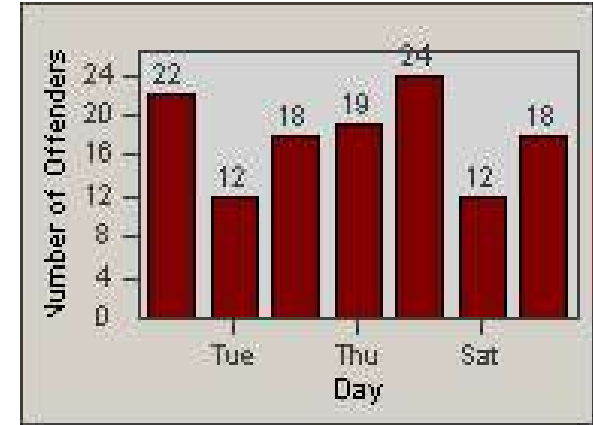

Redflex Redlight Offender Statistics

CONTRACT: Bakersfield
 DATE FROM: 1/Jul/2010

LOCATION: BA-MIRE-01 Ming
 DATE TO: 31/Jul/2010

LANE 1

LANE 2

LANE 3

Redflex Redlight Offender Statistics

CONTRACT: Bakersfield
 DATE FROM: 1/Jul/2010

LOCATION: BA-MIRE-01 Ming
 DATE TO: 31/Jul/2010

LANE 4

LANE TOTAL

Redflex Redlight Offender Statistics

CONTRACT: Bakersfield
 DATE FROM: 1/Jul/2010

LOCATION: BA-MIRE-01 Ming
 DATE TO: 31/Jul/2010