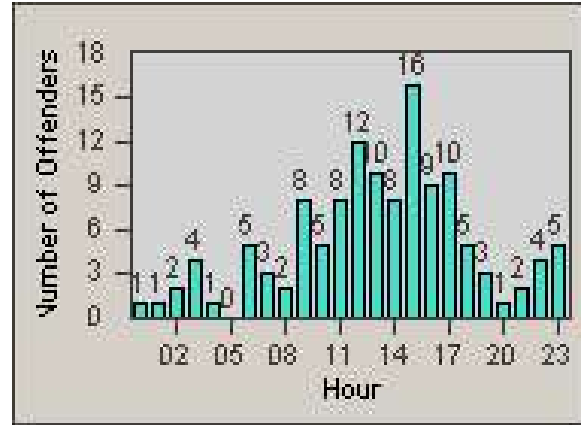

Redflex Redlight Offender Statistics

CONTRACT: Bakersfield
 DATE FROM: 1/Jul/2010

LOCATION: BA-MIRE-01 Ming
 DATE TO: 31/Jul/2010

LANE 1

LANE 2

LANE 3

Redflex Redlight Offender Statistics

CONTRACT: Bakersfield
 DATE FROM: 1/Jul/2010

LOCATION: BA-MIRE-01 Ming
 DATE TO: 31/Jul/2010

LANE 4

LANE TOTAL

Redflex Redlight Offender Statistics

CONTRACT: Bakersfield
 DATE FROM: 1/Jul/2010

LOCATION: BA-MIRE-01 Ming
 DATE TO: 31/Jul/2010