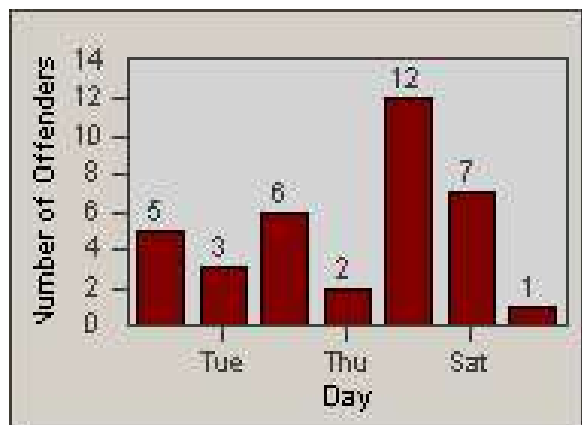

Redflex Redlight Offender Statistics

CONTRACT: Bakersfield
 DATE FROM: 1/Jul/2010

LOCATION: BA-MIRE-01 Ming
 DATE TO: 31/Jul/2010

LANE 1

LANE 2

LANE 3

Redflex Redlight Offender Statistics

CONTRACT: Bakersfield
 DATE FROM: 1/Jul/2010