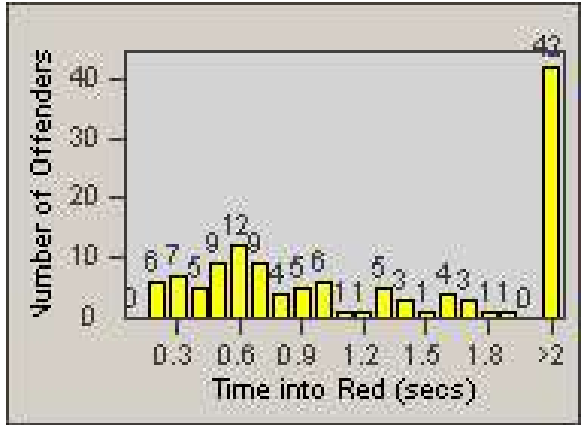

Redflex Redlight Offender Statistics

CONTRACT: Bakersfield
 DATE FROM: 1/Jul/2010

LOCATION: BA-MIRE-01 Ming
 DATE TO: 31/Jul/2010

LANE 1

LANE 2

LANE 3

Redflex Redlight Offender Statistics

CONTRACT: Bakersfield
 DATE FROM: 1/Jul/2010

LOCATION: BA-MIRE-01 Ming
 DATE TO: 31/Jul/2010

LANE 4

LANE TOTAL

Redflex Redlight Offender Statistics

CONTRACT: Bakersfield
 DATE FROM: 1/Jul/2010

LOCATION: BA-MIRE-01 Ming
 DATE TO: 31/Jul/2010