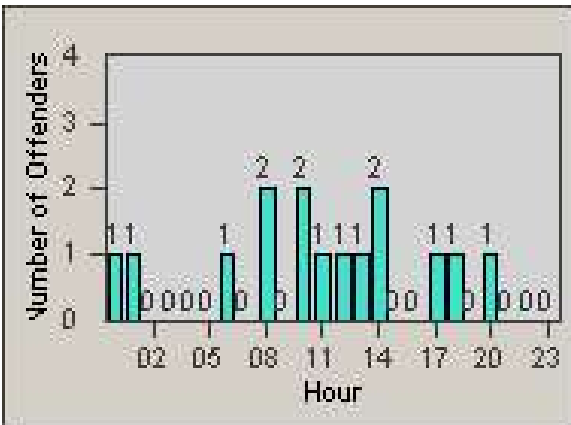

Redflex Redlight Offender Statistics

CONTRACT: Bakersfield
 DATE FROM: 1/Jul/2010

LOCATION: BA-MIRE-01 Ming
 DATE TO: 31/Jul/2010

LANE 1

LANE 2

LANE 3

Redflex Redlight Offender Statistics

CONTRACT: Bakersfield
 DATE FROM: 1/Jul/2010

LOCATION: BA-MIRE-01 Ming
 DATE TO: 31/Jul/2010

LANE 4

LANE TOTAL

Redflex Redlight Offender Statistics

CONTRACT: Bakersfield
 DATE FROM: 1/Jul/2010

LOCATION: BA-MIRE-01 Ming
 DATE TO: 31/Jul/2010