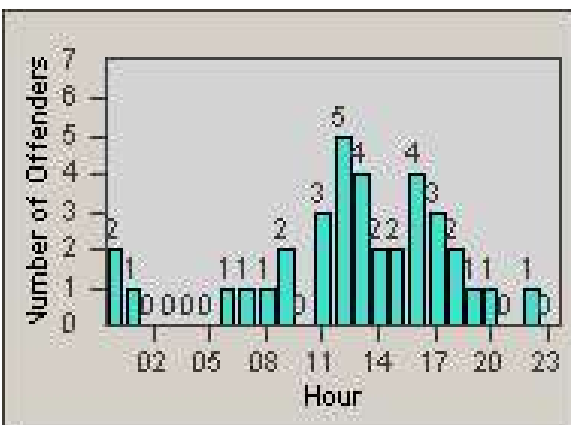

Redflex Redlight Offender Statistics

CONTRACT: Bakersfield
 DATE FROM: 1/Jul/2010

LOCATION: BA-MIRE-01 Ming
 DATE TO: 31/Jul/2010

LANE 1

LANE 2

LANE 3

Redflex Redlight Offender Statistics

CONTRACT: Bakersfield
 DATE FROM: 1/Jul/2010

LOCATION: BA-MIRE-01 Ming
 DATE TO: 31/Jul/2010

LANE 4

LANE TOTAL

Redflex Redlight Offender Statistics

CONTRACT: Bakersfield
 DATE FROM: 1/Jul/2010

LOCATION: BA-MIRE-01 Ming
 DATE TO: 31/Jul/2010