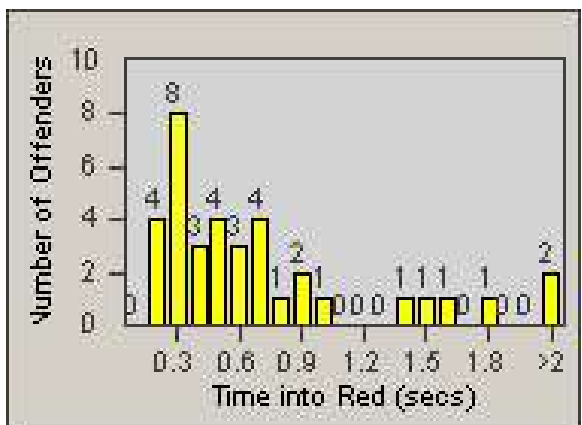

Redflex Redlight Offender Statistics

CONTRACT: Bakersfield
 DATE FROM: 1/Jul/2010

LOCATION: BA-MIRE-01 Ming
 DATE TO: 31/Jul/2010

LANE 1

LANE 2

LANE 3

Redflex Redlight Offender Statistics

CONTRACT: Bakersfield
 DATE FROM: 1/Jul/2010

LOCATION: BA-MIRE-01 Ming
 DATE TO: 31/Jul/2010

LANE 4

LANE TOTAL

Redflex Redlight Offender Statistics

CONTRACT: Bakersfield
 DATE FROM: 1/Jul/2010

LOCATION: BA-MIRE-01 Ming
 DATE TO: 31/Jul/2010