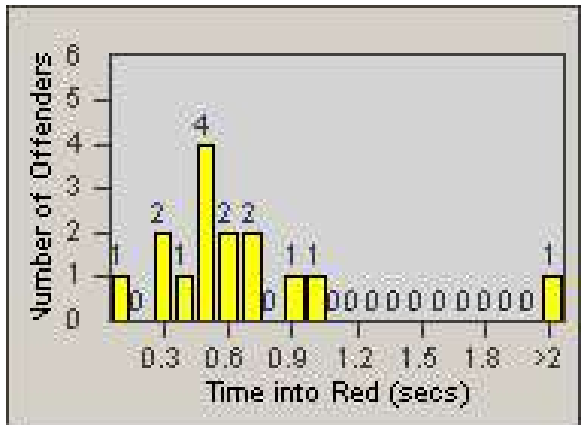

Redflex Redlight Offender Statistics

CONTRACT: Bakersfield
 DATE FROM: 1/Jul/2010

LOCATION: BA-MIRE-01 Ming
 DATE TO: 31/Jul/2010

LANE 1

LANE 2

LANE 3

Redflex Redlight Offender Statistics

CONTRACT: Bakersfield
 DATE FROM: 1/Jul/2010

LOCATION: BA-MIRE-01 Ming
 DATE TO: 31/Jul/2010

LANE 4

LANE TOTAL

Redflex Redlight Offender Statistics

CONTRACT: Bakersfield
 DATE FROM: 1/Jul/2010

LOCATION: BA-MIRE-01 Ming
 DATE TO: 31/Jul/2010