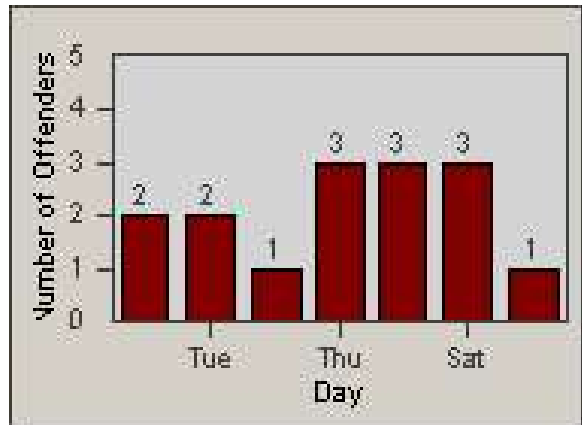

Redflex Redlight Offender Statistics

CONTRACT: Bakersfield
 DATE FROM: 1/Jul/2010

LOCATION: BA-MIRE-01 Ming
 DATE TO: 31/Jul/2010

LANE 1

LANE 2

LANE 3

Redflex Redlight Offender Statistics

CONTRACT: Bakersfield
 DATE FROM: 1/Jul/2010