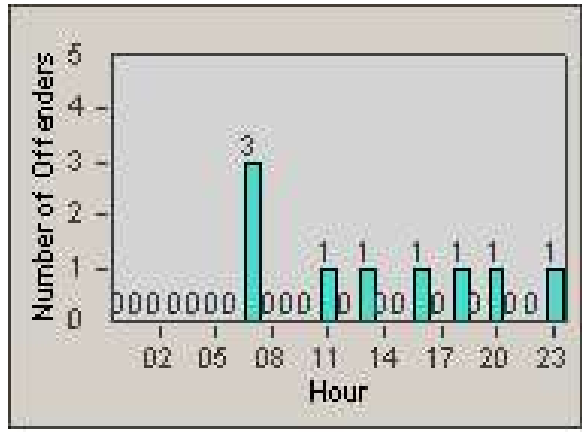

Redflex Redlight Offender Statistics

CONTRACT: Bakersfield
 DATE FROM: 1/Jul/2010

LOCATION: BA-MIRE-01 Ming
 DATE TO: 31/Jul/2010

LANE 1

LANE 2

LANE 3

Redflex Redlight Offender Statistics

CONTRACT: Bakersfield
 DATE FROM: 1/Jul/2010

LOCATION: BA-MIRE-01 Ming
 DATE TO: 31/Jul/2010

LANE 4

LANE TOTAL

Redflex Redlight Offender Statistics

CONTRACT: Bakersfield
 DATE FROM: 1/Jul/2010

LOCATION: BA-MIRE-01 Ming
 DATE TO: 31/Jul/2010