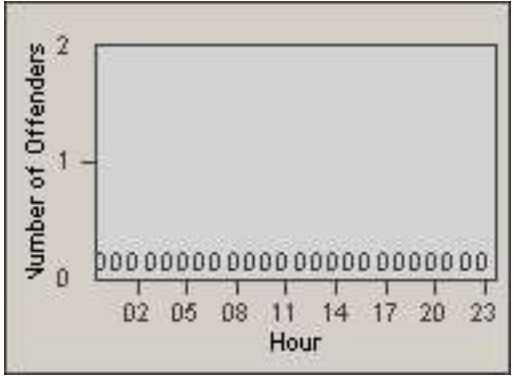

Redflex Redlight Offender Statistics

CONTRACT: Baldwin Park
DATE FROM: 01-Nov-2006

LOCATION: BAL-PUDA-01 Dalewood St and Puente Ave
DATE TO: 30-Nov-2006

LANE 1

LANE 2

LANE 3