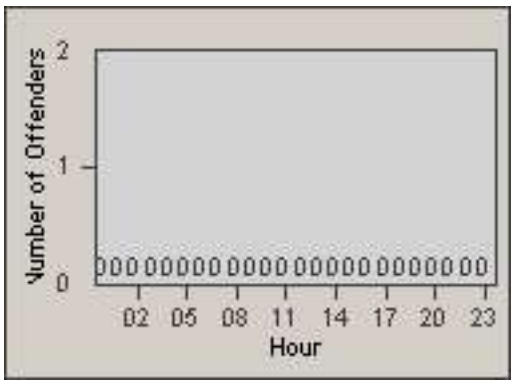

Redflex Redlight Offender Statistics

CONTRACT: Baldwin Park
DATE FROM: 01-Nov-2006

LOCATION: BAL-PUDA-01 Dalewood St and Puente Ave
DATE TO: 30-Nov-2006

LANE 1