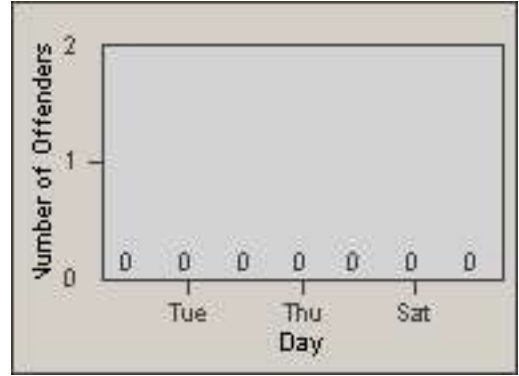

Redflex Redlight Offender Statistics

CONTRACT: Baldwin Park
DATE FROM: 01-Nov-2006

LOCATION: BAL-PUDA-01 Dalewood St and Puente Ave
DATE TO: 30-Nov-2006

LANE 1

LANE 2

LANE 3