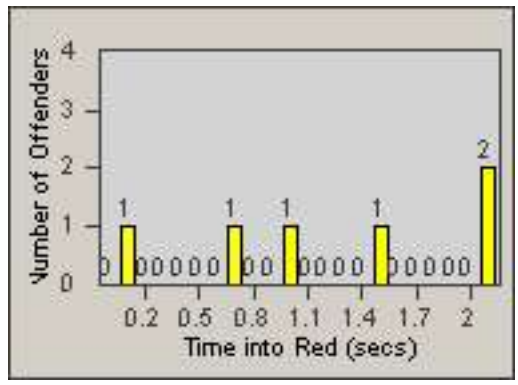

Redflex Redlight Offender Statistics

CONTRACT: Baldwin Park **LOCATION:** BAL-RAFR-03 Ramona Blvd.
DATE FROM: 01-Nov-2010 **DATE TO:** 30-Nov-2010

LANE 1

LANE 2

LANE 3

Redflex Redlight Offender Statistics

CONTRACT: Baldwin Park LOCATION: BAL-RAFR-03 Ramona Blvd.
DATE FROM: 01-Nov-2010 DATE TO: 30-Nov-2010

LANE 4

LANE TOTAL

Redflex Redlight Offender Statistics

CONTRACT: Baldwin Park **LOCATION:** BAL-RAFR-03 Ramona Blvd.
DATE FROM: 01-Nov-2010 **DATE TO:** 30-Nov-2010