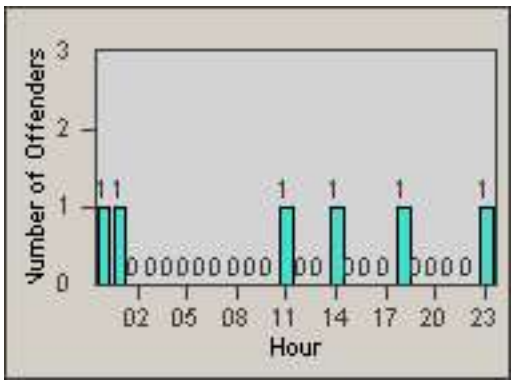

Redflex Redlight Offender Statistics

CONTRACT: Baldwin Park **LOCATION:** BAL-RAFR-03 Ramona Blvd.
DATE FROM: 01-Nov-2010 **DATE TO:** 30-Nov-2010

LANE 1

LANE 2

LANE 3

Redflex Redlight Offender Statistics

CONTRACT: Baldwin Park LOCATION: BAL-RAFR-03 Ramona Blvd.
DATE FROM: 01-Nov-2010 DATE TO: 30-Nov-2010

LANE 4

LANE TOTAL

Redflex Redlight Offender Statistics

CONTRACT: Baldwin Park **LOCATION:** BAL-RAFR-03 Ramona Blvd.
DATE FROM: 01-Nov-2010 **DATE TO:** 30-Nov-2010