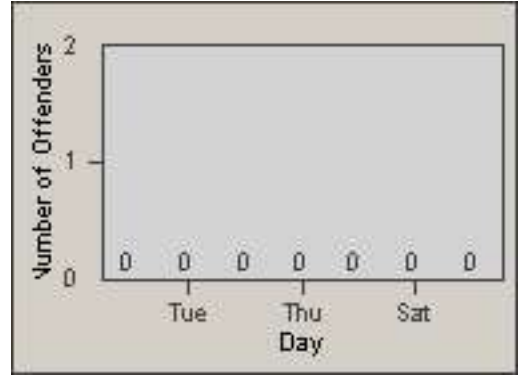

Redflex Redlight Offender Statistics

CONTRACT: Baldwin Park **LOCATION:** BAL-RAFR-03 Ramona Blvd.
DATE FROM: 01-Nov-2010 **DATE TO:** 30-Nov-2010

LANE 1

LANE 2

LANE 3

Redflex Redlight Offender Statistics

CONTRACT: Baldwin Park LOCATION: BAL-RAFR-03 Ramona Blvd.
DATE FROM: 01-Nov-2010 DATE TO: 30-Nov-2010