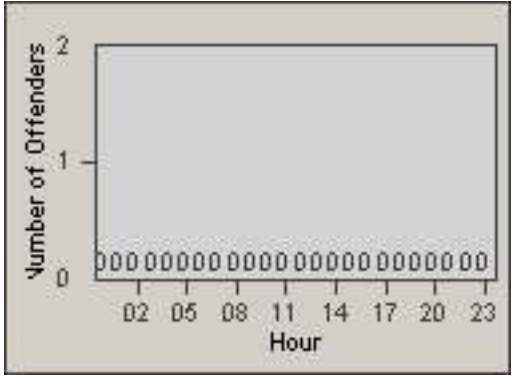

Redflex Redlight Offender Statistics

CONTRACT: Baldwin Park **LOCATION:** BAL-RAFR-03 Ramona Blvd.
DATE FROM: 01-Nov-2010 **DATE TO:** 30-Nov-2010

LANE 1

LANE 2

LANE 3

Redflex Redlight Offender Statistics

CONTRACT: Baldwin Park LOCATION: BAL-RAFR-03 Ramona Blvd.
DATE FROM: 01-Nov-2010 DATE TO: 30-Nov-2010

LANE 4

LANE TOTAL

Redflex Redlight Offender Statistics

CONTRACT: Baldwin Park **LOCATION:** BAL-RAFR-03 Ramona Blvd.
DATE FROM: 01-Nov-2010 **DATE TO:** 30-Nov-2010