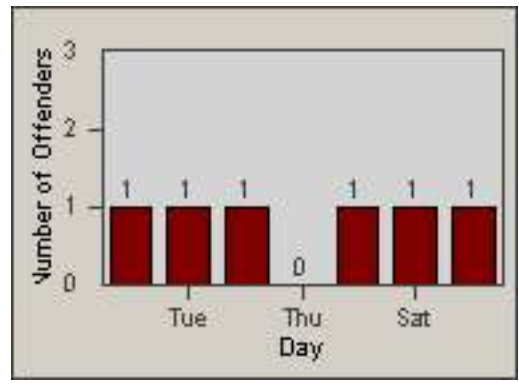

Redflex Redlight Offender Statistics

CONTRACT: Baldwin Park **LOCATION:** BAL-RAFR-03 Ramona Blvd.
DATE FROM: 01-Nov-2010 **DATE TO:** 30-Nov-2010

LANE 1

LANE 2

LANE 3

Redflex Redlight Offender Statistics

CONTRACT: Baldwin Park LOCATION: BAL-RAFR-03 Ramona Blvd.
DATE FROM: 01-Nov-2010 DATE TO: 30-Nov-2010