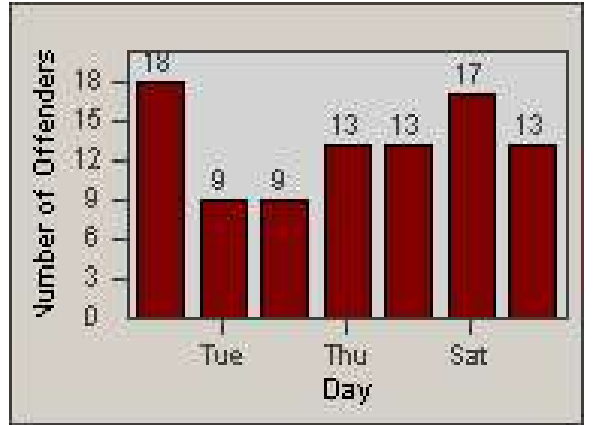

Redflex Redlight Offender Statistics

CONTRACT: Commerce
DATE FROM: 1/Aug/2009

LOCATION: COM-ATTG-03R Atlantic Blvd and Telegraph Rd
DATE TO: 31/Aug/2009

LANE 1

LANE 2

LANE 3

Redflex Redlight Offender Statistics

CONTRACT: Commerce
 DATE FROM: 1/Aug/2009

LOCATION: COM-ATTG-03R Atlantic Blvd and Telegraph Rd
 DATE TO: 31/Aug/2009

LANE 4

LANE 5

Redflex Redlight Offender Statistics

CONTRACT: Commerce
DATE FROM: 1/Aug/2009