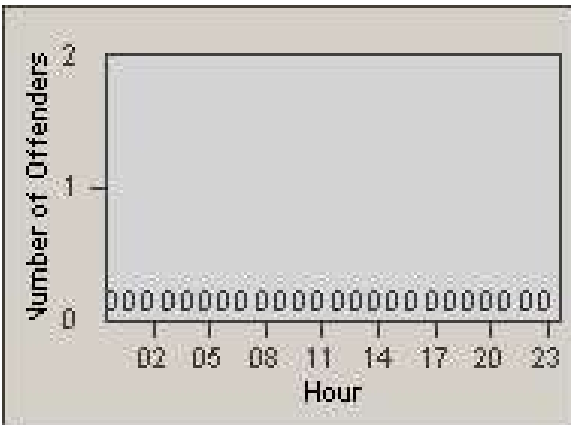

Redflex Redlight Offender Statistics

CONTRACT: Commerce
DATE FROM: 1/Aug/2009

LOCATION: COM-ATTG-03R Atlantic Blvd and Telegraph Rd
DATE TO: 31/Aug/2009

LANE 1

LANE 2

LANE 3

Redflex Redlight Offender Statistics

CONTRACT: Commerce
 DATE FROM: 1/Aug/2009

LOCATION: COM-ATTG-03R Atlantic Blvd and Telegraph Rd
 DATE TO: 31/Aug/2009

LANE 4

LANE 5

Redflex Redlight Offender Statistics

CONTRACT: Commerce
DATE FROM: 1/Aug/2009