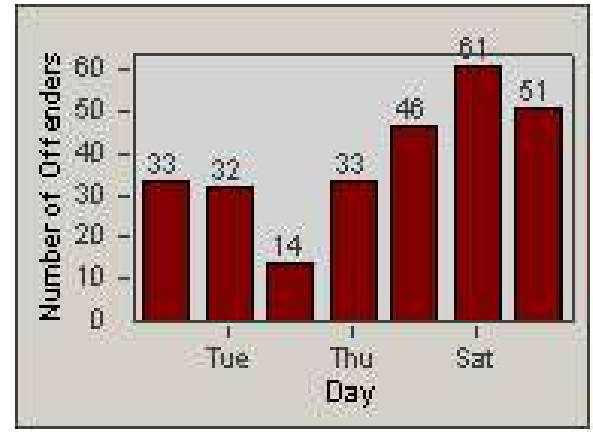

Redflex Redlight Offender Statistics

CONTRACT: Commerce
DATE FROM: 1/Aug/2009

LOCATION: COM-ATTG-03R Atlantic Blvd and Telegraph Rd
DATE TO: 31/Aug/2009