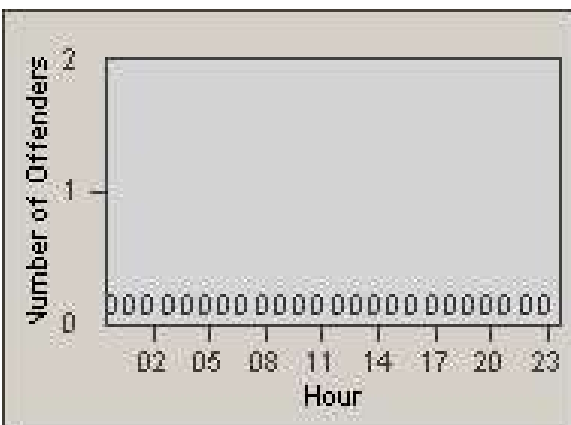

Redflex Redlight Offender Statistics

CONTRACT: Commerce
DATE FROM: 1/Aug/2009

LOCATION: COM-ATTG-03R Atlantic Blvd and Telegraph Rd
DATE TO: 31/Aug/2009

LANE 1

LANE 2

LANE 3

Redflex Redlight Offender Statistics

CONTRACT: Commerce
 DATE FROM: 1/Aug/2009

LOCATION: COM-ATTG-03R Atlantic Blvd and Telegraph Rd
 DATE TO: 31/Aug/2009

LANE 4

LANE 5

Redflex Redlight Offender Statistics

CONTRACT: Commerce
DATE FROM: 1/Aug/2009