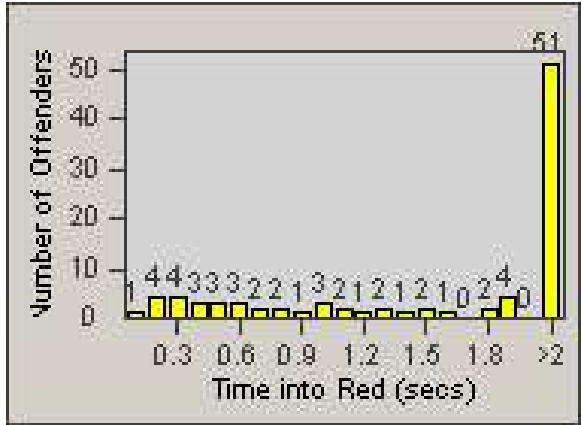

Redflex Redlight Offender Statistics

CONTRACT: Commerce
DATE FROM: 1/Aug/2009

LOCATION: COM-ATTG-03R Atlantic Blvd and Telegraph Rd
DATE TO: 31/Aug/2009

LANE 1

LANE 2

LANE 3

Redflex Redlight Offender Statistics

CONTRACT: Commerce
 DATE FROM: 1/Aug/2009

LOCATION: COM-ATTG-03R Atlantic Blvd and Telegraph Rd
 DATE TO: 31/Aug/2009

LANE 4

LANE 5

Redflex Redlight Offender Statistics

CONTRACT: Commerce
DATE FROM: 1/Aug/2009