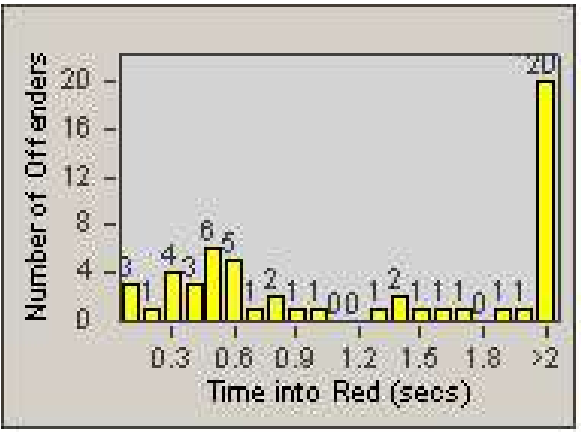

Redflex Redlight Offender Statistics

CONTRACT: Commerce
DATE FROM: 1/Aug/2009

LOCATION: COM-ATTG-03R Atlantic Blvd and Telegraph Rd
DATE TO: 31/Aug/2009

LANE 1

LANE 2

LANE 3

Redflex Redlight Offender Statistics

CONTRACT: Commerce
 DATE FROM: 1/Aug/2009

LOCATION: COM-ATTG-03R Atlantic Blvd and Telegraph Rd
 DATE TO: 31/Aug/2009

LANE 4

LANE 5

Redflex Redlight Offender Statistics

CONTRACT: Commerce
DATE FROM: 1/Aug/2009