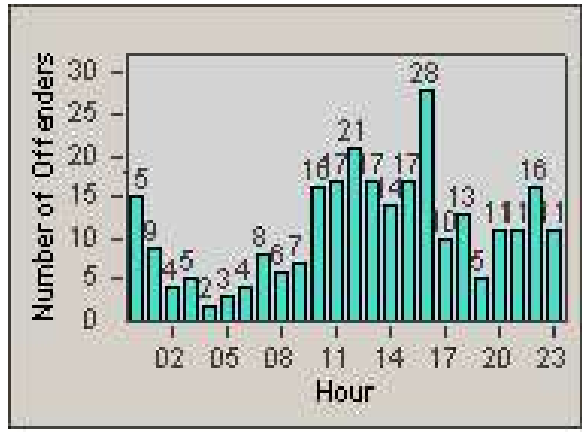

Redflex Redlight Offender Statistics

CONTRACT: Commerce
DATE FROM: 1/Aug/2009

LOCATION: COM-ATTG-03R Atlantic Blvd and Telegraph Rd
DATE TO: 31/Aug/2009