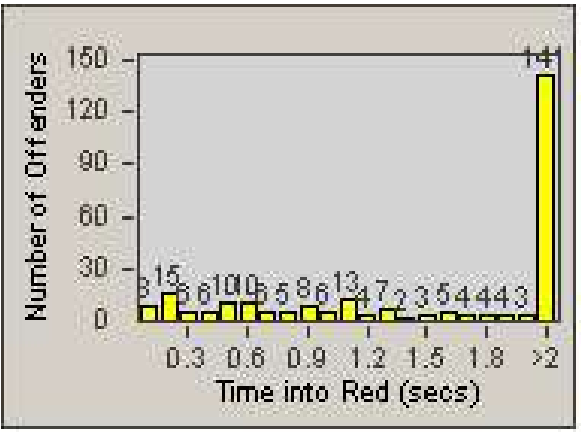

Redflex Redlight Offender Statistics

CONTRACT: Commerce
DATE FROM: 1/Aug/2009

LOCATION: COM-ATTG-03R Atlantic Blvd and Telegraph Rd
DATE TO: 31/Aug/2009