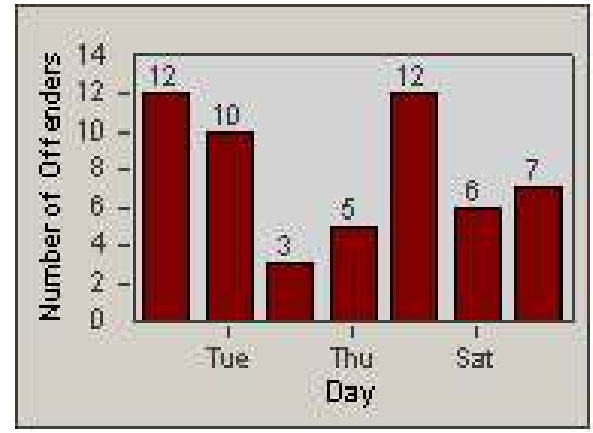

Redflex Redlight Offender Statistics

CONTRACT: Commerce
DATE FROM: 1/Aug/2009

LOCATION: COM-ATTG-03R Atlantic Blvd and Telegraph Rd
DATE TO: 31/Aug/2009

LANE 1

LANE 2

LANE 3

Redflex Redlight Offender Statistics

CONTRACT: Commerce
 DATE FROM: 1/Aug/2009

LOCATION: COM-ATTG-03R Atlantic Blvd and Telegraph Rd
 DATE TO: 31/Aug/2009

LANE 4

LANE 5

Redflex Redlight Offender Statistics

CONTRACT: Commerce
DATE FROM: 1/Aug/2009