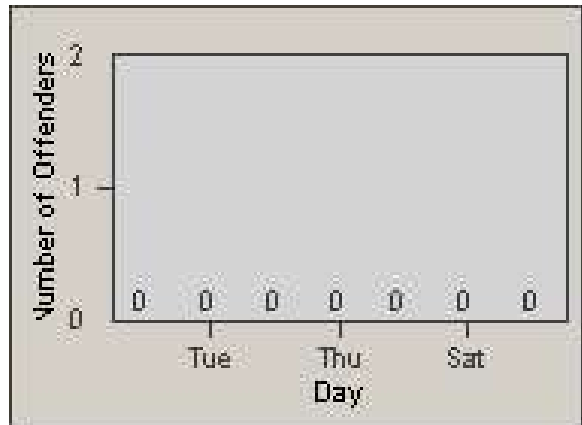

Redflex Redlight Offender Statistics

CONTRACT: Commerce
DATE FROM: 1/Aug/2009

LOCATION: COM-ATTG-03R Atlantic Blvd and Telegraph Rd
DATE TO: 31/Aug/2009

LANE 1

LANE 2

LANE 3

Redflex Redlight Offender Statistics

CONTRACT: Commerce
 DATE FROM: 1/Aug/2009

LOCATION: COM-ATTG-03R Atlantic Blvd and Telegraph Rd
 DATE TO: 31/Aug/2009

LANE 4

LANE 5

Redflex Redlight Offender Statistics

CONTRACT: Commerce
DATE FROM: 1/Aug/2009