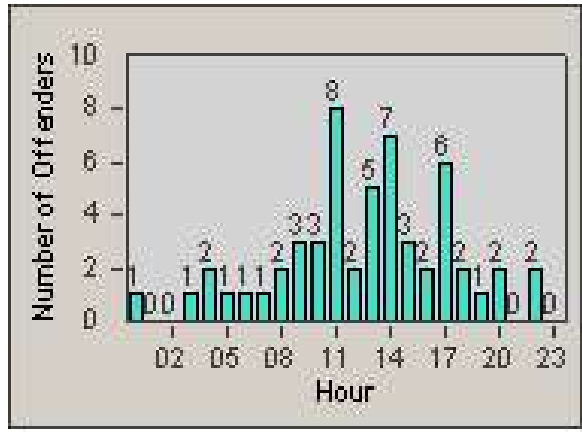

Redflex Redlight Offender Statistics

CONTRACT: Commerce
DATE FROM: 1/Aug/2009

LOCATION: COM-ATTG-03R Atlantic Blvd and Telegraph Rd
DATE TO: 31/Aug/2009

LANE 1

LANE 2

LANE 3

Redflex Redlight Offender Statistics

CONTRACT: Commerce
 DATE FROM: 1/Aug/2009

LOCATION: COM-ATTG-03R Atlantic Blvd and Telegraph Rd
 DATE TO: 31/Aug/2009

LANE 4

LANE 5

Redflex Redlight Offender Statistics

CONTRACT: Commerce
DATE FROM: 1/Aug/2009