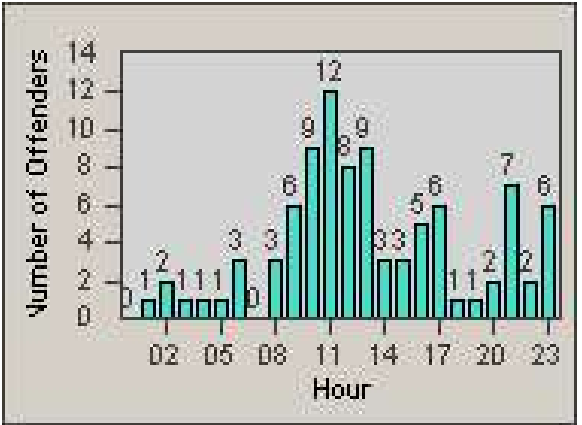

Redflex Redlight Offender Statistics

CONTRACT: Commerce
DATE FROM: 1/Aug/2009

LOCATION: COM-ATTG-03R Atlantic Blvd and Telegraph Rd
DATE TO: 31/Aug/2009

LANE 1

LANE 2

LANE 3

Redflex Redlight Offender Statistics

CONTRACT: Commerce
 DATE FROM: 1/Aug/2009

LOCATION: COM-ATTG-03R Atlantic Blvd and Telegraph Rd
 DATE TO: 31/Aug/2009

LANE 4

LANE 5

Redflex Redlight Offender Statistics

CONTRACT: Commerce
DATE FROM: 1/Aug/2009