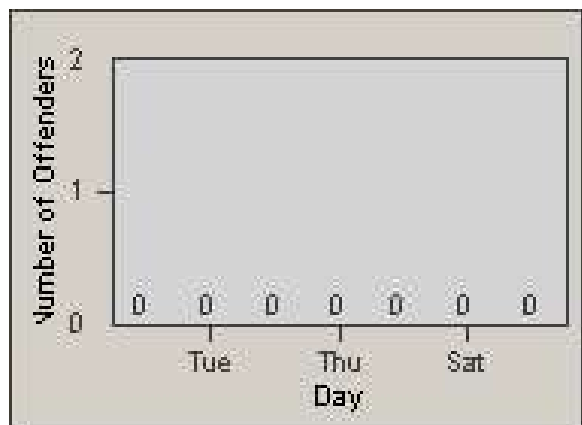

Redflex Redlight Offender Statistics

CONTRACT: Commerce
DATE FROM: 1/Aug/2009

LOCATION: COM-ATTG-03R Atlantic Blvd and Telegraph Rd
DATE TO: 31/Aug/2009

LANE 1

LANE 2

LANE 3

Redflex Redlight Offender Statistics

CONTRACT: Commerce
 DATE FROM: 1/Aug/2009

LOCATION: COM-ATTG-03R Atlantic Blvd and Telegraph Rd
 DATE TO: 31/Aug/2009

LANE 4

LANE 5

Redflex Redlight Offender Statistics

CONTRACT: Commerce
DATE FROM: 1/Aug/2009