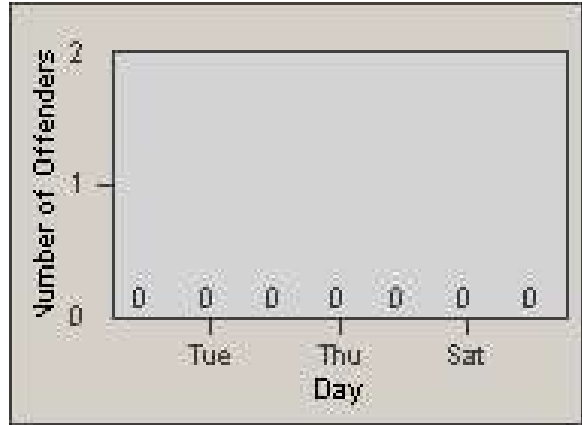

Redflex Redlight Offender Statistics

CONTRACT: Commerce
 DATE FROM: 1/Aug/2009

LOCATION: COM-TGAT-01 Atlantic Blvd and Telegraph Rd
 DATE TO: 31/Aug/2009

LANE 1

LANE 2

LANE 3

Redflex Redlight Offender Statistics

CONTRACT: Commerce
 DATE FROM: 1/Aug/2009

LOCATION: COM-TGAT-01 Atlantic Blvd and Telegraph Rd
 DATE TO: 31/Aug/2009

LANE 4

LANE 5

Redflex Redlight Offender Statistics

CONTRACT: Commerce
 DATE FROM: 1/Aug/2009