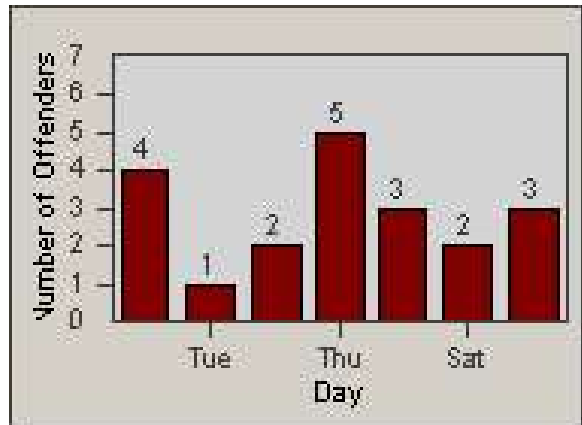

Redflex Redlight Offender Statistics

CONTRACT: Commerce
 DATE FROM: 1/Aug/2009

LOCATION: COM-TGAT-01 Atlantic Blvd and Telegraph Rd
 DATE TO: 31/Aug/2009

LANE 1

LANE 2

LANE 3

Redflex Redlight Offender Statistics

CONTRACT: Commerce
 DATE FROM: 1/Aug/2009

LOCATION: COM-TGAT-01 Atlantic Blvd and Telegraph Rd
 DATE TO: 31/Aug/2009

LANE 4

LANE 5

Redflex Redlight Offender Statistics

CONTRACT: Commerce
 DATE FROM: 1/Aug/2009