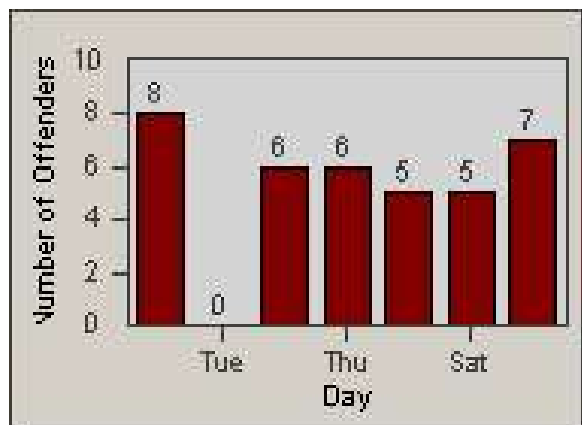

Redflex Redlight Offender Statistics

CONTRACT: Commerce
 DATE FROM: 1/Aug/2009

LOCATION: COM-TGAT-01 Atlantic Blvd and Telegraph Rd
 DATE TO: 31/Aug/2009

LANE 1

LANE 2

LANE 3

Redflex Redlight Offender Statistics

CONTRACT: Commerce
 DATE FROM: 1/Aug/2009

LOCATION: COM-TGAT-01 Atlantic Blvd and Telegraph Rd
 DATE TO: 31/Aug/2009

LANE 4

LANE 5

Redflex Redlight Offender Statistics

CONTRACT: Commerce
 DATE FROM: 1/Aug/2009