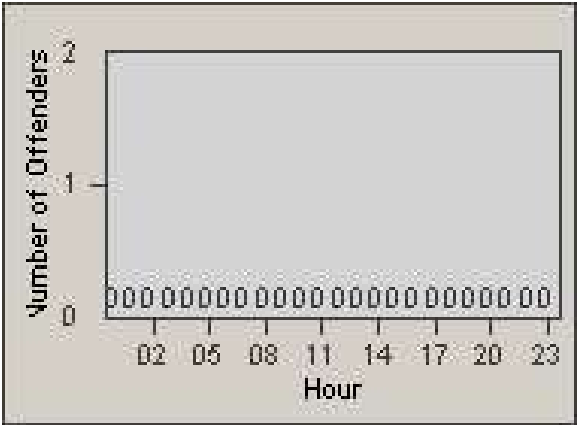

Redflex Redlight Offender Statistics

CONTRACT: Commerce
 DATE FROM: 1/Aug/2009

LOCATION: COM-TGAT-01 Atlantic Blvd and Telegraph Rd
 DATE TO: 31/Aug/2009

LANE 1

LANE 2

LANE 3

Redflex Redlight Offender Statistics

CONTRACT: Commerce
 DATE FROM: 1/Aug/2009

LOCATION: COM-TGAT-01 Atlantic Blvd and Telegraph Rd
 DATE TO: 31/Aug/2009

LANE 4

LANE 5

Redflex Redlight Offender Statistics

CONTRACT: Commerce
 DATE FROM: 1/Aug/2009