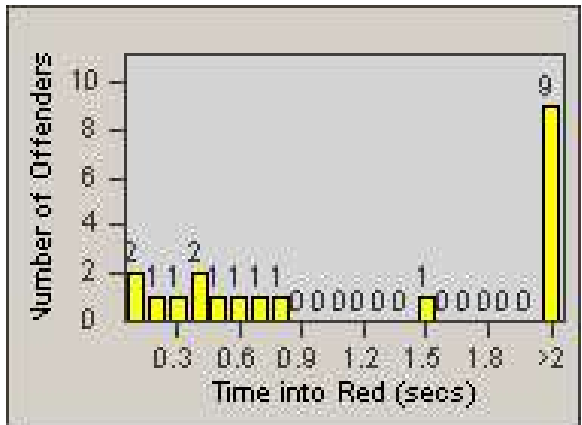

Redflex Redlight Offender Statistics

CONTRACT: Commerce
 DATE FROM: 1/Aug/2009

LOCATION: COM-TGAT-01 Atlantic Blvd and Telegraph Rd
 DATE TO: 31/Aug/2009

LANE 1

LANE 2

LANE 3

Redflex Redlight Offender Statistics

CONTRACT: Commerce
 DATE FROM: 1/Aug/2009

LOCATION: COM-TGAT-01 Atlantic Blvd and Telegraph Rd
 DATE TO: 31/Aug/2009

LANE 4

LANE 5

Redflex Redlight Offender Statistics

CONTRACT: Commerce
 DATE FROM: 1/Aug/2009