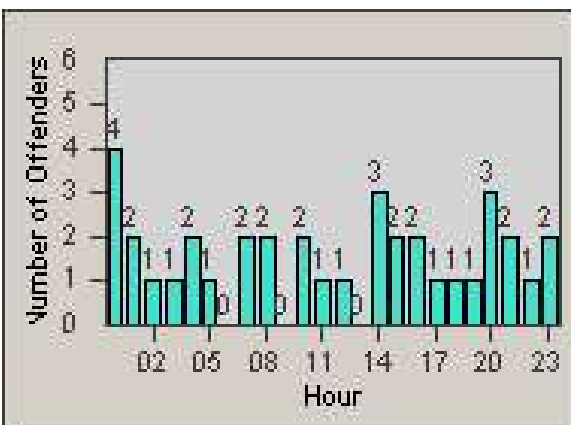

Redflex Redlight Offender Statistics

CONTRACT: Commerce
 DATE FROM: 1/Aug/2009

LOCATION: COM-TGAT-01 Atlantic Blvd and Telegraph Rd
 DATE TO: 31/Aug/2009

LANE 1

LANE 2

LANE 3

Redflex Redlight Offender Statistics

CONTRACT: Commerce
 DATE FROM: 1/Aug/2009

LOCATION: COM-TGAT-01 Atlantic Blvd and Telegraph Rd
 DATE TO: 31/Aug/2009

LANE 4

LANE 5

Redflex Redlight Offender Statistics

CONTRACT: Commerce
 DATE FROM: 1/Aug/2009