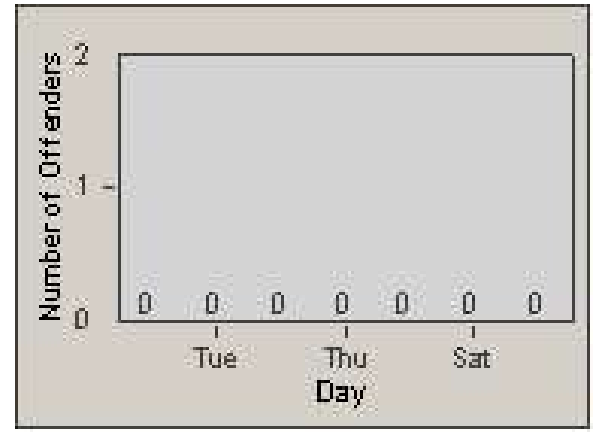

Redflex Redlight Offender Statistics

CONTRACT: Commerce
DATE FROM: 1/Aug/2009

LOCATION: COM-TGAT-01 Atlantic Blvd and Telegraph Rd
DATE TO: 31/Aug/2009