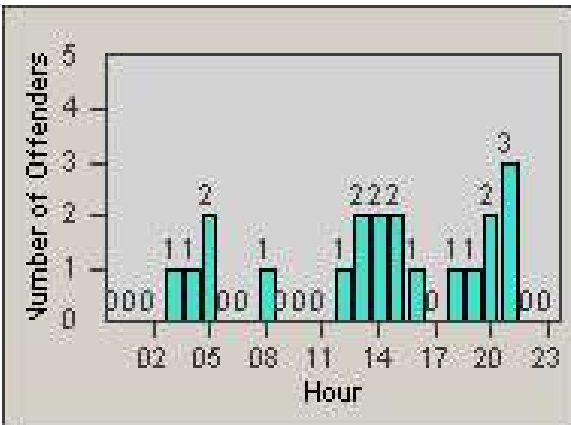

Redflex Redlight Offender Statistics

CONTRACT: Commerce
 DATE FROM: 1/Aug/2009

LOCATION: COM-TGAT-01 Atlantic Blvd and Telegraph Rd
 DATE TO: 31/Aug/2009

LANE 1

LANE 2

LANE 3

Redflex Redlight Offender Statistics

CONTRACT: Commerce
 DATE FROM: 1/Aug/2009

LOCATION: COM-TGAT-01 Atlantic Blvd and Telegraph Rd
 DATE TO: 31/Aug/2009

LANE 4

LANE 5

Redflex Redlight Offender Statistics

CONTRACT: Commerce
 DATE FROM: 1/Aug/2009