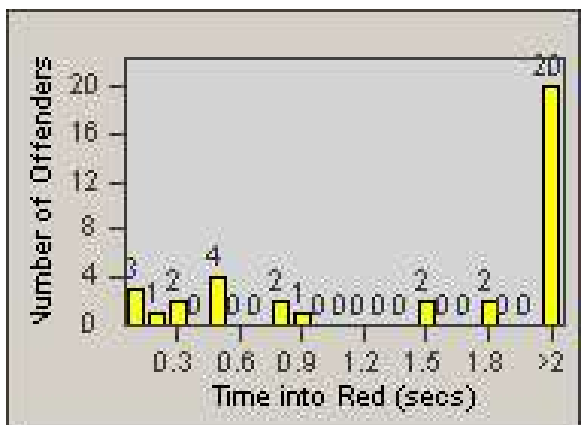

Redflex Redlight Offender Statistics

CONTRACT: Commerce
 DATE FROM: 1/Aug/2009

LOCATION: COM-TGAT-01 Atlantic Blvd and Telegraph Rd
 DATE TO: 31/Aug/2009

LANE 1

LANE 2

LANE 3

Redflex Redlight Offender Statistics

CONTRACT: Commerce
 DATE FROM: 1/Aug/2009

LOCATION: COM-TGAT-01 Atlantic Blvd and Telegraph Rd
 DATE TO: 31/Aug/2009

LANE 4

LANE 5

Redflex Redlight Offender Statistics

CONTRACT: Commerce
 DATE FROM: 1/Aug/2009