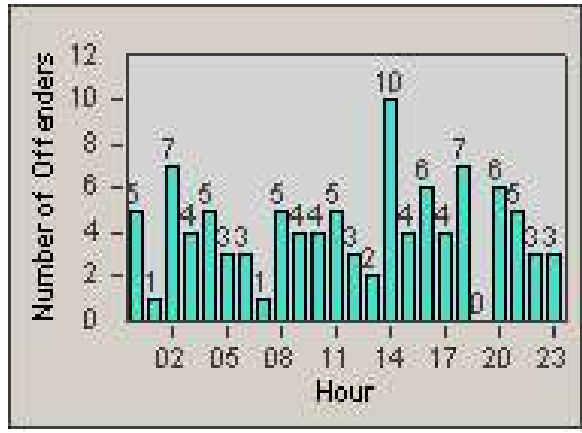

Redflex Redlight Offender Statistics

CONTRACT: Commerce
 DATE FROM: 1/Aug/2009

LOCATION: COM-TGAT-01 Atlantic Blvd and Telegraph Rd
 DATE TO: 31/Aug/2009

LANE 1

LANE 2

LANE 3

Redflex Redlight Offender Statistics

CONTRACT: Commerce
 DATE FROM: 1/Aug/2009

LOCATION: COM-TGAT-01 Atlantic Blvd and Telegraph Rd
 DATE TO: 31/Aug/2009

LANE 4

LANE 5

Redflex Redlight Offender Statistics

CONTRACT: Commerce
 DATE FROM: 1/Aug/2009