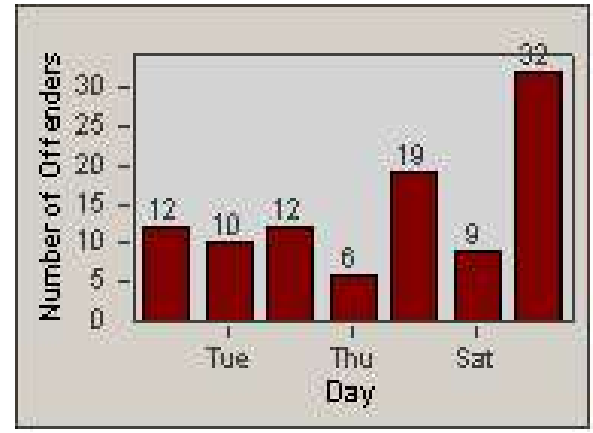

Redflex Redlight Offender Statistics

CONTRACT: Commerce
 DATE FROM: 1/Aug/2009

LOCATION: COM-TGAT-01 Atlantic Blvd and Telegraph Rd
 DATE TO: 31/Aug/2009

LANE 1

LANE 2

LANE 3

Redflex Redlight Offender Statistics

CONTRACT: Commerce
 DATE FROM: 1/Aug/2009

LOCATION: COM-TGAT-01 Atlantic Blvd and Telegraph Rd
 DATE TO: 31/Aug/2009

LANE 4

LANE 5

Redflex Redlight Offender Statistics

CONTRACT: Commerce
 DATE FROM: 1/Aug/2009