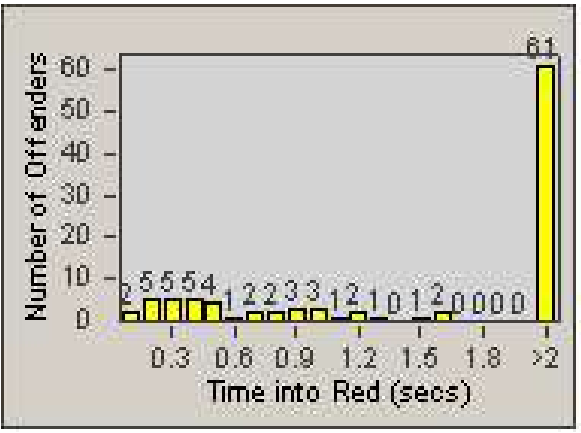

Redflex Redlight Offender Statistics

CONTRACT: Commerce
 DATE FROM: 1/Aug/2009

LOCATION: COM-TGAT-01 Atlantic Blvd and Telegraph Rd
 DATE TO: 31/Aug/2009

LANE 1

LANE 2

LANE 3

Redflex Redlight Offender Statistics

CONTRACT: Commerce
 DATE FROM: 1/Aug/2009

LOCATION: COM-TGAT-01 Atlantic Blvd and Telegraph Rd
 DATE TO: 31/Aug/2009

LANE 4

LANE 5

Redflex Redlight Offender Statistics

CONTRACT: Commerce
 DATE FROM: 1/Aug/2009