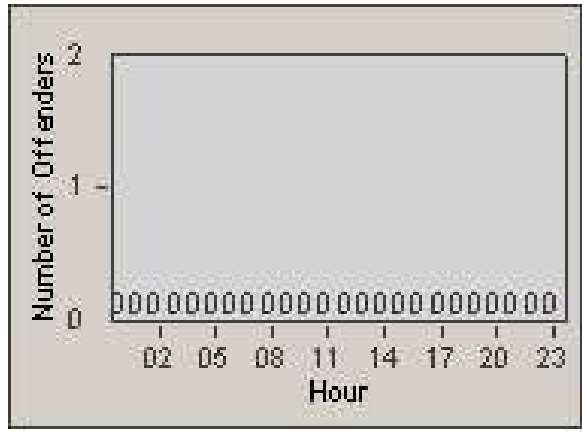

LANE 5

Redflex Redlight Offender Statistics

CONTRACT: Commerce
DATE FROM: 1/Aug/2009

LOCATION: COM-TGAT-01 Atlantic Blvd and Telegraph Rd
DATE TO: 31/Aug/2009