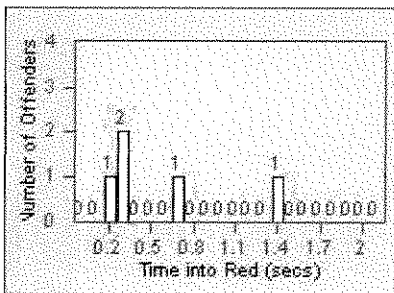

Redflex Redlight Offender Statistics

CONTRACT: Corona

LOCATION: COR-ONCA-01 California Avenue and Ontario Avenue

DATE FROM: 01-Jun-2012

DATE TO: 30-Jun-2012

LANE 1

LANE 2

LANE 3