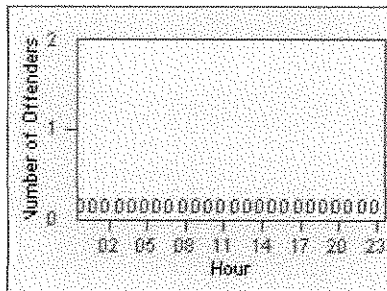

# Redflex Redlight Offender Statistics

CONTRACT: Corona LOCATION: COR-RIMA-01 Magnolia and Rimpau  
DATE FROM: 01-Jun-2012 DATE TO: 30-Jun-2012

LANE 4

LANE 5

LANE 6