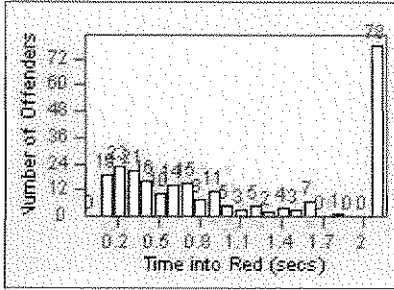

Redflex Redlight Offender Statistics

CONTRACT: Corona

LOCATION: COR-ONCA-01 California Avenue and Ontario Avenue

DATE FROM: 01-Jun-2012

DATE TO: 30-Jun-2012

LANE TOTAL