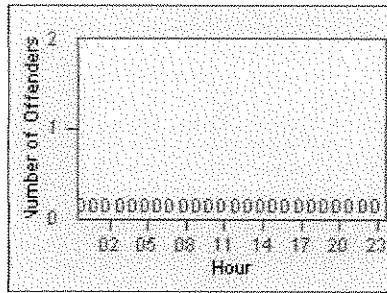

Redflex Redlight Offender Statistics

CONTRACT: Corona LOCATION: COR-RIMA-01 Magnolia and Rimpau
DATE FROM: 01-Jun-2012 DATE TO: 30-Jun-2012

LANE 4