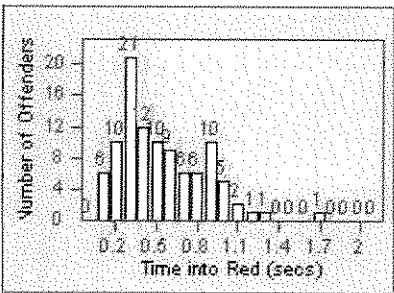

# Redflex Redlight Offender Statistics

CONTRACT: Corona

LOCATION: COR-MCGR-01 McKinley and Griffin

DATE FROM: 01-Jun-2012

DATE TO: 30-Jun-2012

LANE 1

LANE 2

LANE 3