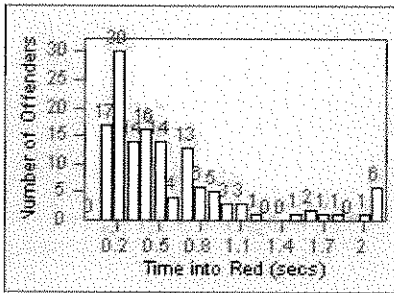

# Redflex Redlight Offender Statistics

CONTRACT: Corona

LOCATION: COR-CAGO-01 Cajalco and Grand Oaks

DATE FROM: 01-Jun-2012

DATE TO: 30-Jun-2012

LANE 1

LANE 2

LANE 3