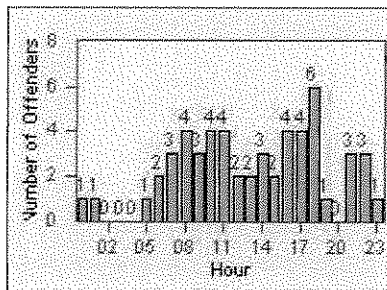

Redflex Redlight Offender Statistics

CONTRACT: Corona

LOCATION: COR-MCGR-01 McKinley and Griffin

DATE FROM: 01-Jun-2012

DATE TO: 30-Jun-2012

LANE 4

LANE 5

LANE 6