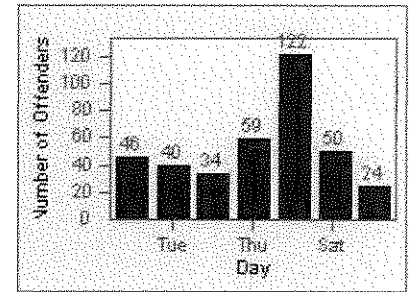

Redflex Redlight Offender Statistics

CONTRACT: Corona

LOCATION: COR-MARI-01 Magnolia and Rimpau

DATE FROM: 01-Jun-2012

DATE TO: 30-Jun-2012

LANE TOTAL