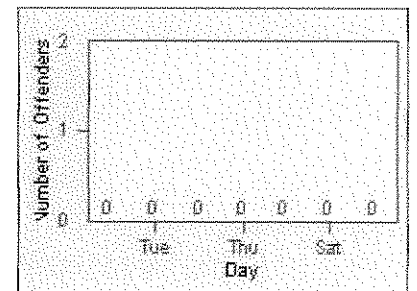

# Redflex Redlight Offender Statistics

CONTRACT: Corona LOCATION: COR-RIMA-01 Magnolia and Rimpau  
DATE FROM: 01-Jun-2012 DATE TO: 30-Jun-2012

LANE 4

LANE 5

LANE 6