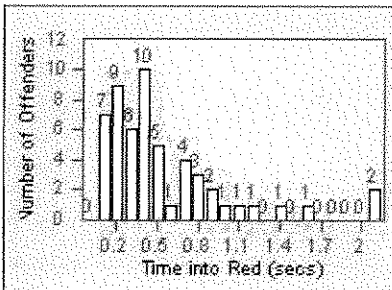

Redflex Redlight Offender Statistics

CONTRACT: Corona

LOCATION: COR-MCGR-01 McKinley and Griffin

DATE FROM: 01-Jun-2012

DATE TO: 30-Jun-2012

LANE 4

LANE 5

LANE 6