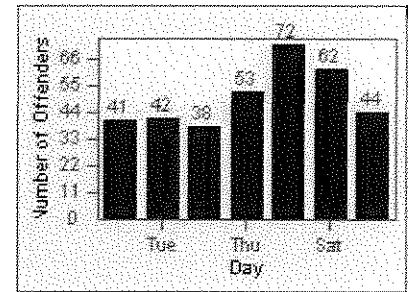

Redflex Redlight Offender Statistics

CONTRACT: Corona

LOCATION: COR-CAGO-01 Cajalco and Grand Oaks

DATE FROM: 01-Jun-2012

DATE TO: 30-Jun-2012

LANE TOTAL