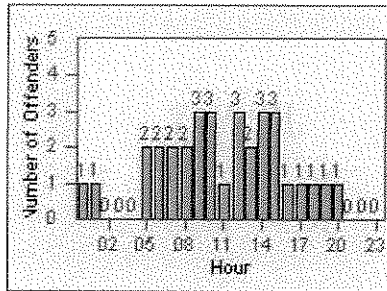

Redflex Redlight Offender Statistics

CONTRACT: Corona

LOCATION: COR-MARI-01 Magnolia and Rimpau

DATE FROM: 01-Jun-2012

DATE TO: 30-Jun-2012

LANE 4