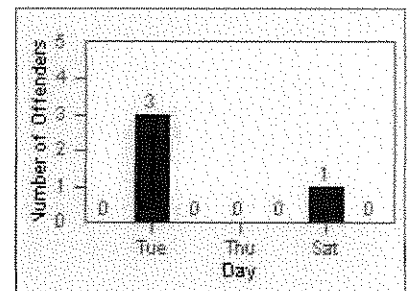

# Redflex Redlight Offender Statistics

CONTRACT: Corona

LOCATION: COR-RIMA-01 Magnolia and Rimpau

DATE FROM: 01-Jun-2012

DATE TO: 30-Jun-2012

LANE 1

LANE 2

LANE 3