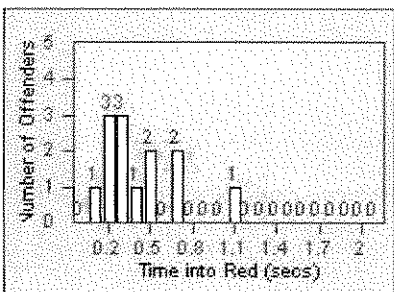

Redflex Redlight Offender Statistics

CONTRACT: Corona

LOCATION: COR-ONCA-01 California Avenue and Ontario Avenue

DATE FROM: 01-Jun-2012

DATE TO: 30-Jun-2012

LANE 1

LANE 2

LANE 3