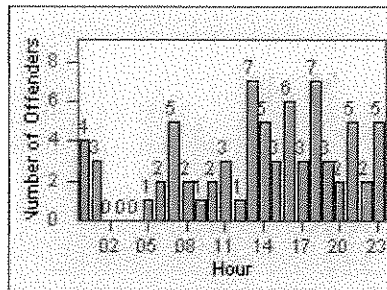

Redflex Redlight Offender Statistics

CONTRACT: Corona

LOCATION: COR-MCGR-01 McKinley and Griffin

DATE FROM: 01-Jun-2012

DATE TO: 30-Jun-2012

LANE 4