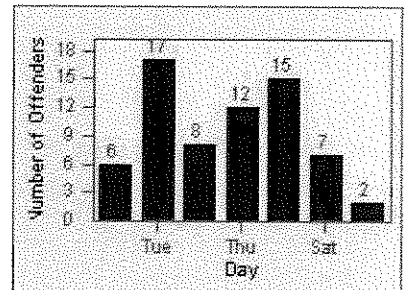

# Redflex Redlight Offender Statistics

CONTRACT: Corona

LOCATION: COR-CAGO-01 Cajalco and Grand Oaks

DATE FROM: 01-Jun-2012

DATE TO: 30-Jun-2012

LANE 1

LANE 2

LANE 3