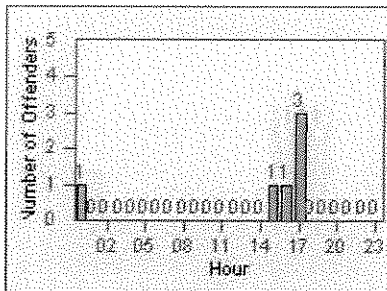

Redflex Redlight Offender Statistics

CONTRACT: Corona

LOCATION: COR-ONCA-01 California Avenue and Ontario Avenue

DATE FROM: 01-Jun-2012

DATE TO: 30-Jun-2012

LANE 4