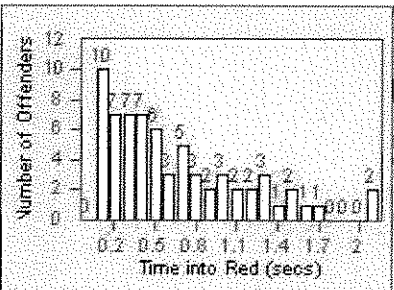

# Redflex Redlight Offender Statistics

CONTRACT: Corona

LOCATION: COR-CAGO-01 Cajalco and Grand Oaks

DATE FROM: 01-Jun-2012

DATE TO: 30-Jun-2012

LANE 1

LANE 2

LANE 3