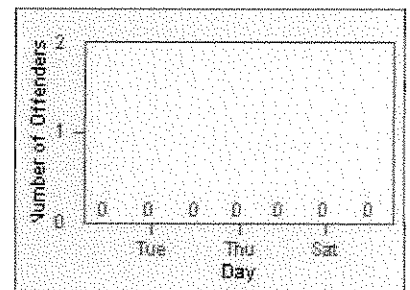

# Redflex Redlight Offender Statistics

CONTRACT: Corona

LOCATION: COR-RIMA-01 Magnolia and Rimpau

DATE FROM: 01-Jun-2012

DATE TO: 30-Jun-2012

LANE 1

LANE 2

LANE 3