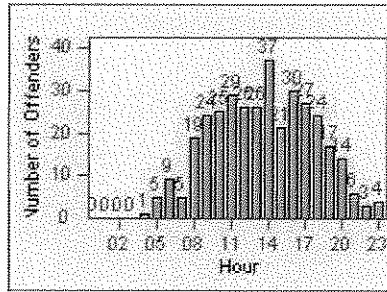

Redflex Redlight Offender Statistics

CONTRACT: Corona

LOCATION: COR-CAGO-01 Cajalco and Grand Oaks

DATE FROM: 01-Jun-2012

DATE TO: 30-Jun-2012

LANE TOTAL