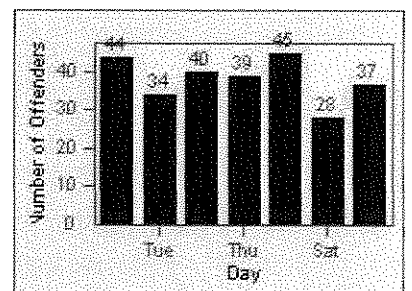

Redflex Redlight Offender Statistics

CONTRACT: Corona

LOCATION: COR-MCGR-01 McKinley and Griffin

DATE FROM: 01-Jun-2012

DATE TO: 30-Jun-2012

LANE 4

LANE 5

LANE 6