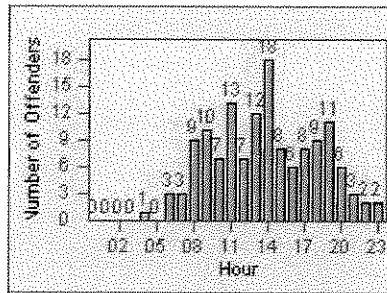

# Redflex Redlight Offender Statistics

CONTRACT: Corona

LOCATION: COR-CAGO-01 Cajalco and Grand Oaks

DATE FROM: 01-Jun-2012

DATE TO: 30-Jun-2012

LANE 1

LANE 2

LANE 3