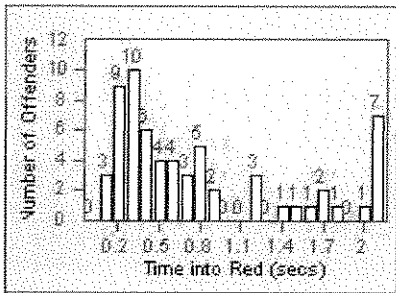

# Redflex Redlight Offender Statistics

CONTRACT: Corona

LOCATION: COR-CAGO-01 Cajalco and Grand Oaks

DATE FROM: 01-Jun-2012

DATE TO: 30-Jun-2012

LANE 4

LANE 5

LANE 6