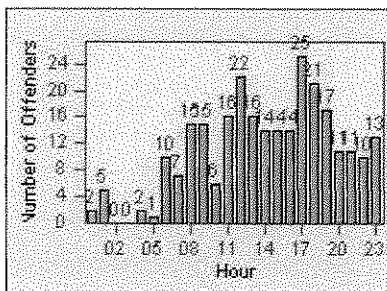

Redflex Redlight Offender Statistics

CONTRACT: Corona

LOCATION: COR-MCGR-01 McKinley and Griffin

DATE FROM: 01-Jun-2012

DATE TO: 30-Jun-2012

LANE 4

LANE 5

LANE 6