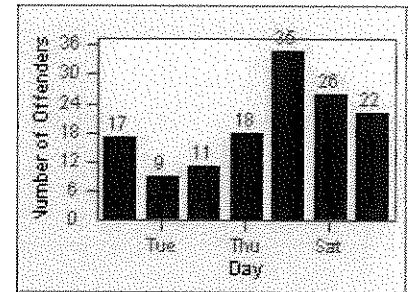

# Redflex Redlight Offender Statistics

CONTRACT: Corona

LOCATION: COR-CAGO-01 Cajalco and Grand Oaks

DATE FROM: 01-Jun-2012

DATE TO: 30-Jun-2012

LANE 1

LANE 2

LANE 3