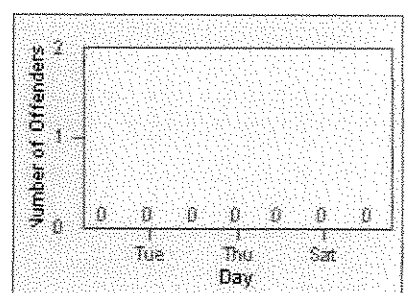

Redflex Redlight Offender Statistics

CONTRACT: Corona

LOCATION: COR-ONCA-01 California Avenue and Ontario Avenue

DATE FROM: 01-Jun-2012

DATE TO: 30-Jun-2012

LANE 4

LANE 5

LANE 6