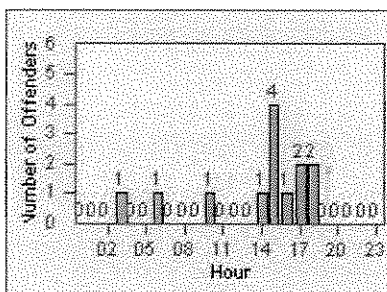

Redflex Redlight Offender Statistics

CONTRACT: Corona

LOCATION: COR-ONCA-01 California Avenue and Ontario Avenue

DATE FROM: 01-Jun-2012

DATE TO: 30-Jun-2012

LANE 1

LANE 2

LANE 3