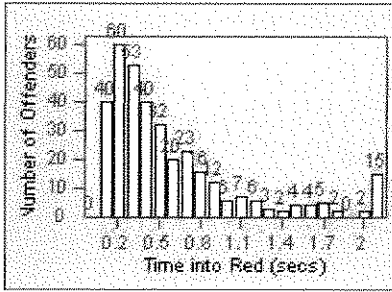

Redflex Redlight Offender Statistics

CONTRACT: Corona

LOCATION: COR-CAGO-01 Cajalco and Grand Oaks

DATE FROM: 01-Jun-2012

DATE TO: 30-Jun-2012

LANE TOTAL