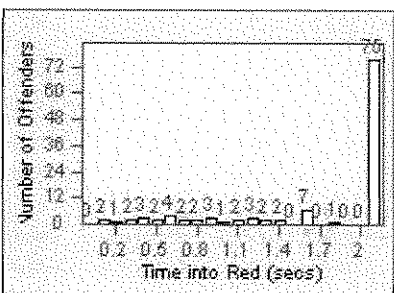

Redflex Redlight Offender Statistics

CONTRACT: Corona

LOCATION: COR-ONCA-01 California Avenue and Ontario Avenue

DATE FROM: 01-Jun-2012

DATE TO: 30-Jun-2012

LANE 4

LANE 5

LANE 6