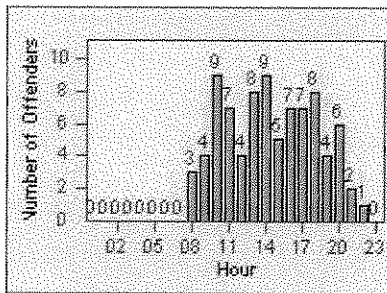

# Redflex Redlight Offender Statistics

CONTRACT: Corona

LOCATION: COR-CAGO-01 Cajalco and Grand Oaks

DATE FROM: 01-Jun-2012

DATE TO: 30-Jun-2012

LANE 1

LANE 2

LANE 3