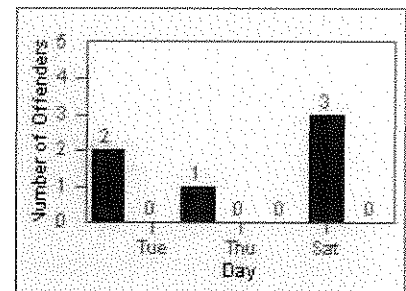

Redflex Redlight Offender Statistics

CONTRACT: Corona

LOCATION: COR-ONCA-01 California Avenue and Ontario Avenue

DATE FROM: 01-Jun-2012

DATE TO: 30-Jun-2012

LANE 4