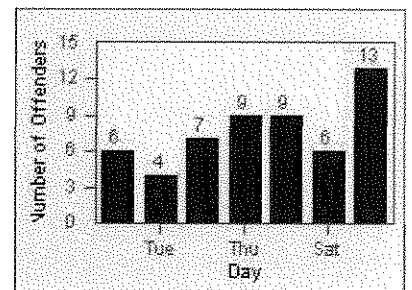

Redflex Redlight Offender Statistics

CONTRACT: Corona

LOCATION: COR-MCGR-01 McKinley and Griffin

DATE FROM: 01-Jun-2012

DATE TO: 30-Jun-2012

LANE 4

LANE 5

LANE 6