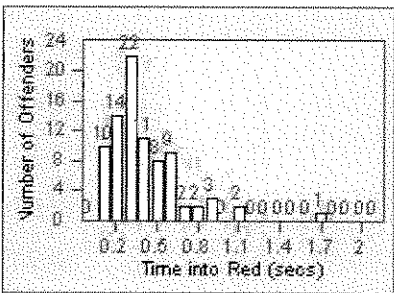

# Redflex Redlight Offender Statistics

CONTRACT: Corona

LOCATION: COR-CAGO-01 Cajalco and Grand Oaks

DATE FROM: 01-Jun-2012

DATE TO: 30-Jun-2012

LANE 1

LANE 2

LANE 3