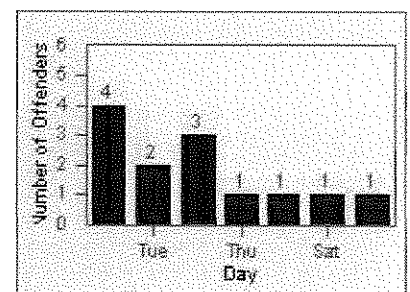

Redflex Redlight Offender Statistics

CONTRACT: Corona

LOCATION: COR-ONCA-01 California Avenue and Ontario Avenue

DATE FROM: 01-Jun-2012

DATE TO: 30-Jun-2012

LANE 1

LANE 2

LANE 3