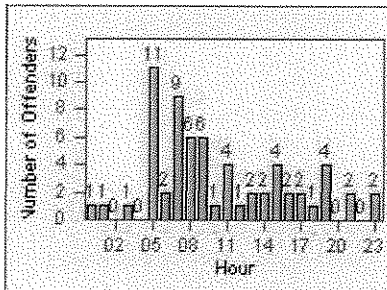

Redflex Redlight Offender Statistics

CONTRACT: Corona

LOCATION: COR-MARI-01 Magnolia and Rimpau

DATE FROM: 01-Jun-2012

DATE TO: 30-Jun-2012

LANE 4

LANE 5

LANE 6