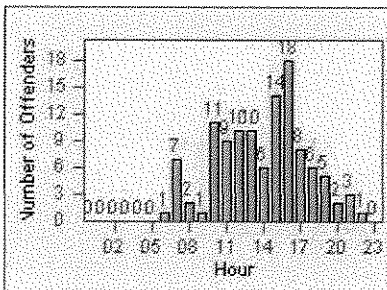

Redflex Redlight Offender Statistics

CONTRACT: Corona

LOCATION: COR-ONCA-01 California Avenue and Ontario Avenue

DATE FROM: 01-Jun-2012

DATE TO: 30-Jun-2012

LANE 4

LANE 5

LANE 6