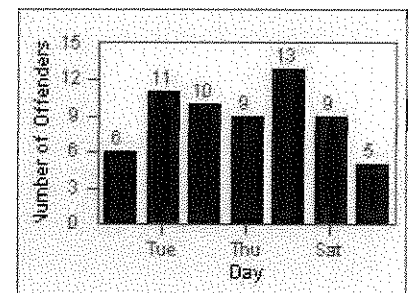

# Redflex Redlight Offender Statistics

CONTRACT: Corona

LOCATION: COR-CAGO-01 Cajalco and Grand Oaks

DATE FROM: 01-Jun-2012

DATE TO: 30-Jun-2012

LANE 4

LANE 5

LANE 6