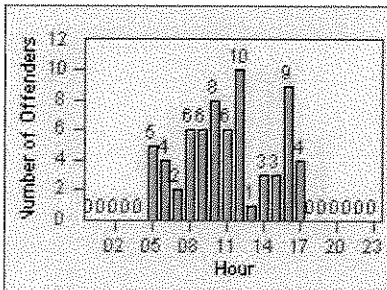

# Redflex Redlight Offender Statistics

CONTRACT: Corona

LOCATION: COR-CAGO-01 Cajalco and Grand Oaks

DATE FROM: 01-Jun-2012

DATE TO: 30-Jun-2012

LANE 1

LANE 2

LANE 3