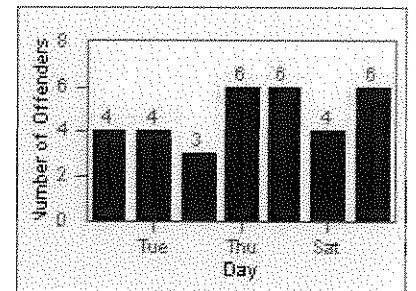

Redflex Redlight Offender Statistics

CONTRACT: Corona

LOCATION: COR-MARI-01 Magnolia and Rimpau

DATE FROM: 01-Jun-2012

DATE TO: 30-Jun-2012

LANE 4