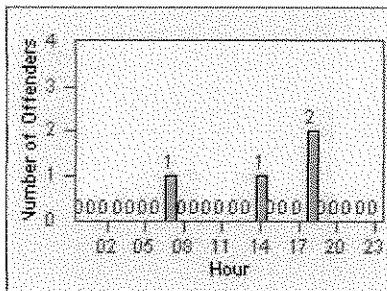

# Redflex Redlight Offender Statistics

CONTRACT: Corona

LOCATION: COR-RIMA-01 Magnolia and Rimpau

DATE FROM: 01-Jun-2012

DATE TO: 30-Jun-2012

LANE 1

LANE 2

LANE 3