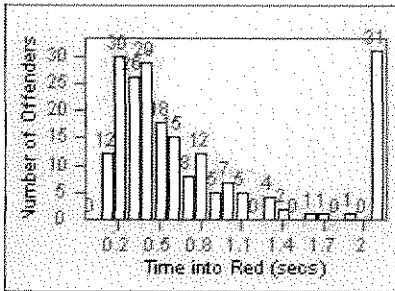

# Redflex Redlight Offender Statistics

CONTRACT: Corona

LOCATION: COR-RIMA-01 Magnolia and Rimpau

DATE FROM: 01-Jun-2012

DATE TO: 30-Jun-2012

LANE 1

LANE 2

LANE 3