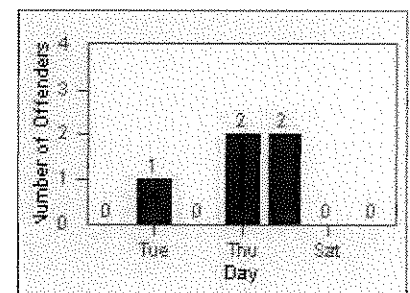

Redflex Redlight Offender Statistics

CONTRACT: Corona

LOCATION: COR-ONCA-01 California Avenue and Ontario Avenue

DATE FROM: 01-Jun-2012

DATE TO: 30-Jun-2012

LANE 1

LANE 2

LANE 3