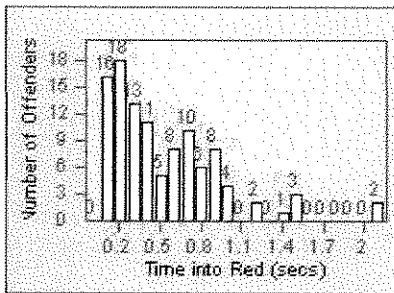

Redflex Redlight Offender Statistics

CONTRACT: Corona

LOCATION: COR-ONCA-01 California Avenue and Ontario Avenue

DATE FROM: 01-Jun-2012

DATE TO: 30-Jun-2012

LANE 1