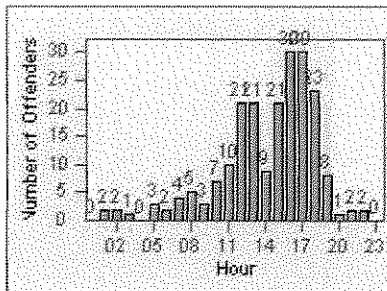

# Redflex Redlight Offender Statistics

CONTRACT: Corona

LOCATION: COR-RIMA-01 Magnolia and Rimpau

DATE FROM: 01-Jun-2012

DATE TO: 30-Jun-2012

LANE 1

LANE 2

LANE 3