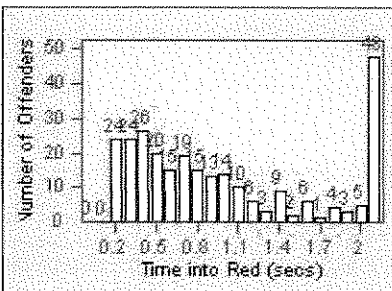

Redflex Redlight Offender Statistics

CONTRACT: Corona

LOCATION: COR-MCGR-01 McKinley and Griffin

DATE FROM: 01-Jun-2012

DATE TO: 30-Jun-2012

LANE 4

LANE 5

LANE 6