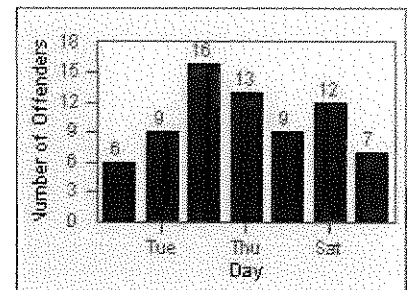

Redflex Redlight Offender Statistics

CONTRACT: Corona

LOCATION: COR-MCGR-01 McKinley and Griffin

DATE FROM: 01-Jun-2012

DATE TO: 30-Jun-2012

LANE 4