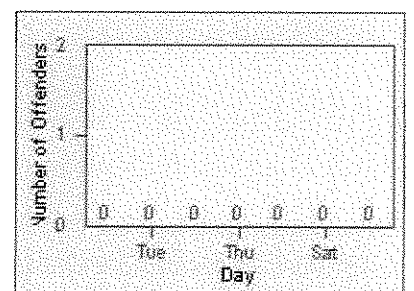

# Redflex Redlight Offender Statistics

CONTRACT: Corona

LOCATION: COR-CAGO-01 Cajalco and Grand Oaks

DATE FROM: 01-Jun-2012

DATE TO: 30-Jun-2012

LANE 4

LANE 5

LANE 6