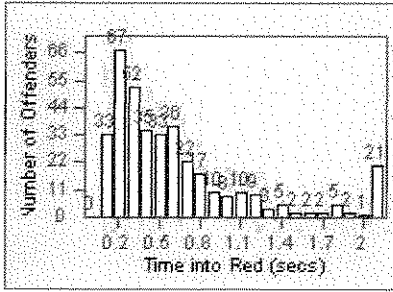

Redflex Redlight Offender Statistics

CONTRACT: Corona

LOCATION: COR-MARI-01 Magnolia and Rimpau

DATE FROM: 01-Jun-2012

DATE TO: 30-Jun-2012

LANE TOTAL