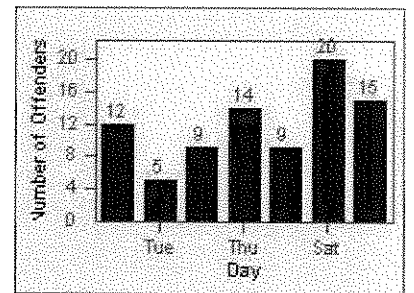

# Redflex Redlight Offender Statistics

CONTRACT: Corona

LOCATION: COR-CAGO-01 Cajalco and Grand Oaks

DATE FROM: 01-Jun-2012

DATE TO: 30-Jun-2012

LANE 1

LANE 2

LANE 3