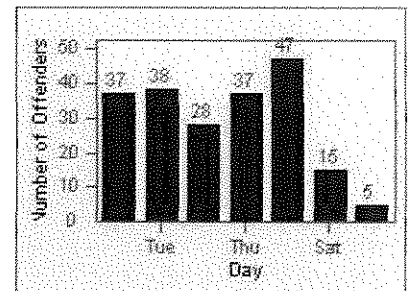

# Redflex Redlight Offender Statistics

CONTRACT: Corona

LOCATION: COR-RIMA-01 Magnolia and Rimpau

DATE FROM: 01-Jun-2012

DATE TO: 30-Jun-2012

LANE 1

LANE 2

LANE 3