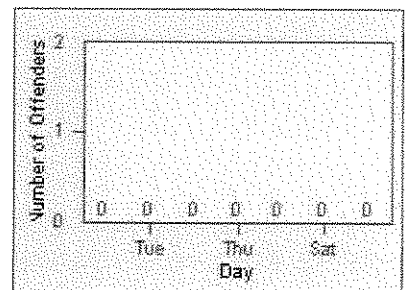

Redflex Redlight Offender Statistics

CONTRACT: Corona

LOCATION: COR-MARI-01 Magnolia and Rimpau

DATE FROM: 01-Jun-2012

DATE TO: 30-Jun-2012

LANE 4

LANE 5

LANE 6