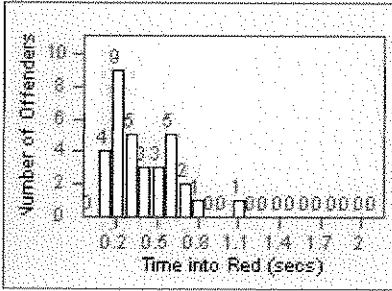

Redflex Redlight Offender Statistics

CONTRACT: Corona

LOCATION: COR-MARI-01 Magnolia and Rimpau

DATE FROM: 01-Jun-2012

DATE TO: 30-Jun-2012

LANE 4