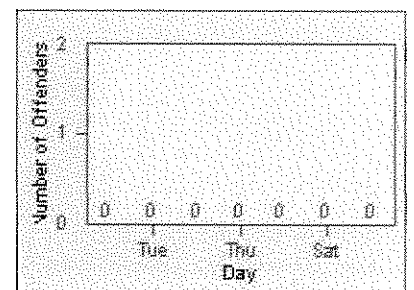

# Redflex Redlight Offender Statistics

CONTRACT: Corona

LOCATION: COR-CAGO-01 Cajalco and Grand Oaks

DATE FROM: 01-Jun-2012

DATE TO: 30-Jun-2012

LANE 4

LANE 5

LANE 6