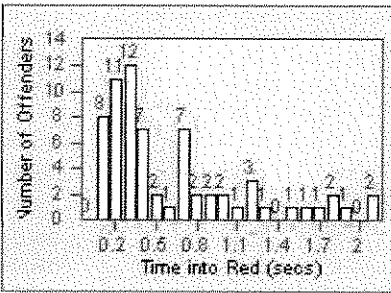

# Redflex Redlight Offender Statistics

CONTRACT: Corona

LOCATION: COR-MARI-01 Magnolia and Rimpau

DATE FROM: 01-Jun-2012

DATE TO: 30-Jun-2012

LANE 1

LANE 2

LANE 3