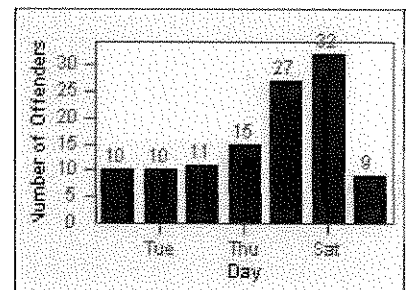

Redflex Redlight Offender Statistics

CONTRACT: Corona

LOCATION: COR-ONCA-01 California Avenue and Ontario Avenue

DATE FROM: 01-Jun-2012

DATE TO: 30-Jun-2012

LANE 4

LANE 5

LANE 6