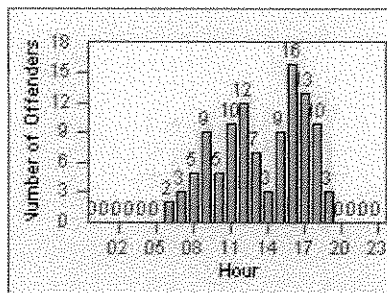

Redflex Redlight Offender Statistics

CONTRACT: Corona

LOCATION: COR-ONCA-01 California Avenue and Ontario Avenue

DATE FROM: 01-Jun-2012

DATE TO: 30-Jun-2012

LANE 1