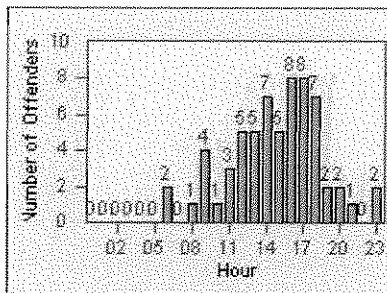

# Redflex Redlight Offender Statistics

CONTRACT: Corona

LOCATION: COR-CAGO-01 Cajalco and Grand Oaks

DATE FROM: 01-Jun-2012

DATE TO: 30-Jun-2012

LANE 4

LANE 5

LANE 6