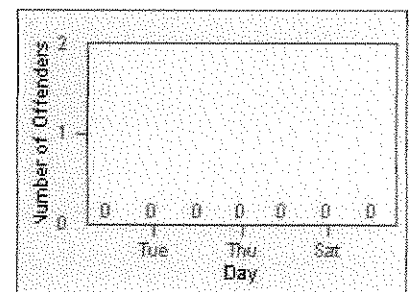

# Redflex Redlight Offender Statistics

CONTRACT: Corona LOCATION: COR-RIMA-01 Magnolia and Rimpau  
DATE FROM: 01-Jun-2012 DATE TO: 30-Jun-2012

LANE 4

LANE 5

LANE 6