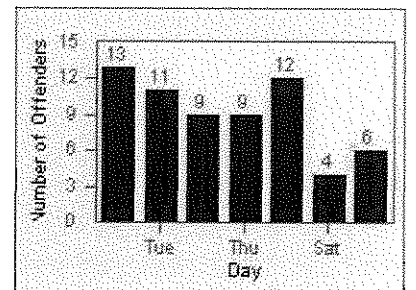

Redflex Redlight Offender Statistics

CONTRACT: Corona

LOCATION: COR-MARI-01 Magnolia and Rimpau

DATE FROM: 01-Jun-2012

DATE TO: 30-Jun-2012

LANE 4

LANE 5

LANE 6