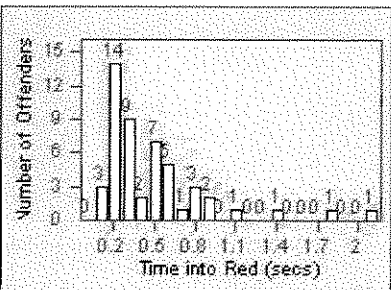

# Redflex Redlight Offender Statistics

CONTRACT: Corona

LOCATION: COR-MARI-01 Magnolia and Rimpau

DATE FROM: 01-Jun-2012

DATE TO: 30-Jun-2012

LANE 1

LANE 2

LANE 3