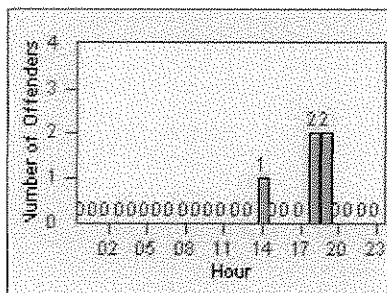

Redflex Redlight Offender Statistics

CONTRACT: Corona

LOCATION: COR-ONCA-01 California Avenue and Ontario Avenue

DATE FROM: 01-Jun-2012

DATE TO: 30-Jun-2012

LANE 1

LANE 2

LANE 3