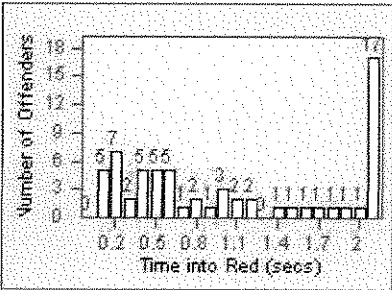

Redflex Redlight Offender Statistics

CONTRACT: Corona

LOCATION: COR-MARI-01 Magnolia and Rimpau

DATE FROM: 01-Jun-2012

DATE TO: 30-Jun-2012

LANE 4

LANE 5

LANE 6