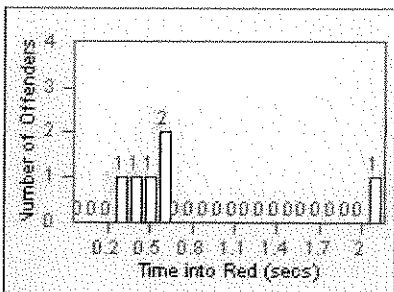

Redflex Redlight Offender Statistics

CONTRACT: Corona

LOCATION: COR-ONCA-01 California Avenue and Ontario Avenue

DATE FROM: 01-Jun-2012

DATE TO: 30-Jun-2012

LANE 4