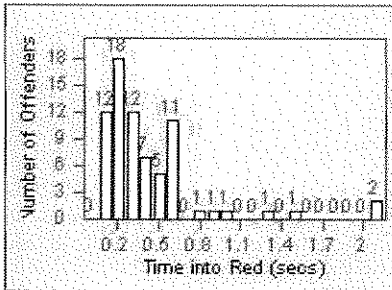

Redflex Redlight Offender Statistics

CONTRACT: Corona

LOCATION: COR-MCGR-01 McKinley and Griffin

DATE FROM: 01-Jun-2012

DATE TO: 30-Jun-2012

LANE 4