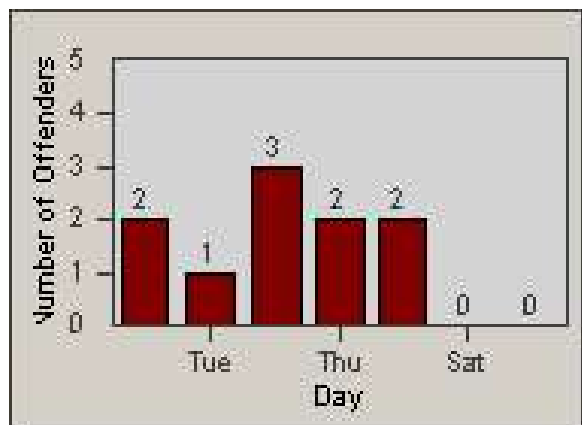

Redflex Redlight Offender Statistics

CONTRACT: Corona
 DATE FROM: 1/Apr/2009

LOCATION: COR-ONCA-01 California Avenue and Ontario Avenue
 DATE TO: 30/Apr/2009

LANE 1

LANE 2

LANE 3

Redflex Redlight Offender Statistics

CONTRACT: Corona
 DATE FROM: 1/Apr/2009

LOCATION: COR-ONCA-01 California Avenue and Ontario Avenue
 DATE TO: 30/Apr/2009

LANE 4

LANE 5

Redflex Redlight Offender Statistics

CONTRACT: Corona
 DATE FROM: 1/Apr/2009