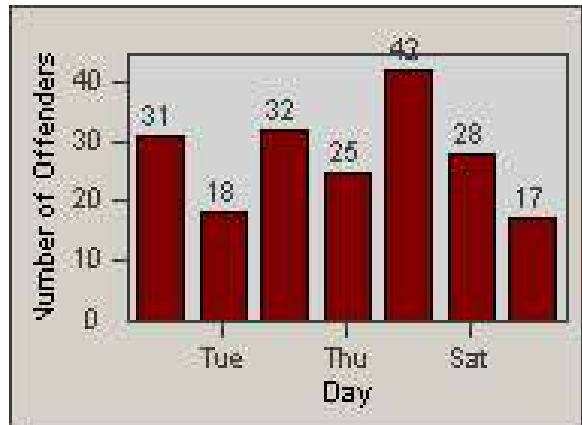

Redflex Redlight Offender Statistics

CONTRACT: Corona
 DATE FROM: 1/Apr/2009

LOCATION: COR-ONCA-01 California Avenue and Ontario Avenue
 DATE TO: 30/Apr/2009

LANE 1

LANE 2

LANE 3

Redflex Redlight Offender Statistics

CONTRACT: Corona
 DATE FROM: 1/Apr/2009

LOCATION: COR-ONCA-01 California Avenue and Ontario Avenue
 DATE TO: 30/Apr/2009

LANE 4

LANE 5

Redflex Redlight Offender Statistics

CONTRACT: Corona
 DATE FROM: 1/Apr/2009