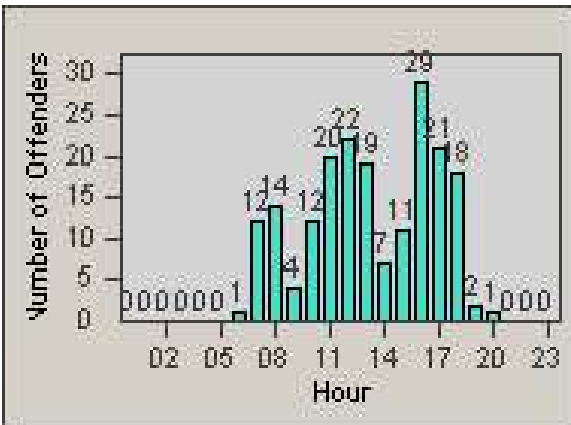

Redflex Redlight Offender Statistics

CONTRACT: Corona
 DATE FROM: 1/Apr/2009

LOCATION: COR-ONCA-01 California Avenue and Ontario Avenue
 DATE TO: 30/Apr/2009

LANE 1

LANE 2

LANE 3

Redflex Redlight Offender Statistics

CONTRACT: Corona
 DATE FROM: 1/Apr/2009

LOCATION: COR-ONCA-01 California Avenue and Ontario Avenue
 DATE TO: 30/Apr/2009

LANE 4

LANE 5

Redflex Redlight Offender Statistics

CONTRACT: Corona
 DATE FROM: 1/Apr/2009

LOCATION: COR-ONCA-01 California Avenue and Ontario Avenue
 DATE TO: 30/Apr/2009

LANE 6

LANE TOTAL

Redflex Redlight Offender Statistics

CONTRACT: Corona
 DATE FROM: 1/Apr/2009

LOCATION: COR-ONCA-01 California Avenue and Ontario Avenue
 DATE TO: 30/Apr/2009