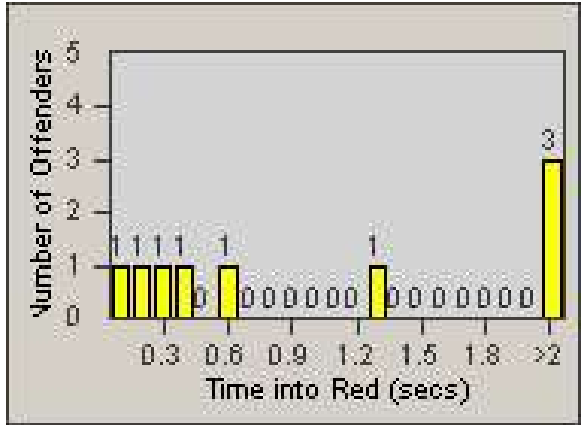

Redflex Redlight Offender Statistics

CONTRACT: Corona
 DATE FROM: 1/Apr/2009

LOCATION: COR-ONCA-01 California Avenue and Ontario Avenue
 DATE TO: 30/Apr/2009

LANE 1

LANE 2

LANE 3

Redflex Redlight Offender Statistics

CONTRACT: Corona
 DATE FROM: 1/Apr/2009

LOCATION: COR-ONCA-01 California Avenue and Ontario Avenue
 DATE TO: 30/Apr/2009

LANE 4

LANE 5

Redflex Redlight Offender Statistics

CONTRACT: Corona
 DATE FROM: 1/Apr/2009

LOCATION: COR-ONCA-01 California Avenue and Ontario Avenue
 DATE TO: 30/Apr/2009

LANE 6

LANE TOTAL

Redflex Redlight Offender Statistics

CONTRACT: Corona
 DATE FROM: 1/Apr/2009

LOCATION: COR-ONCA-01 California Avenue and Ontario Avenue
 DATE TO: 30/Apr/2009