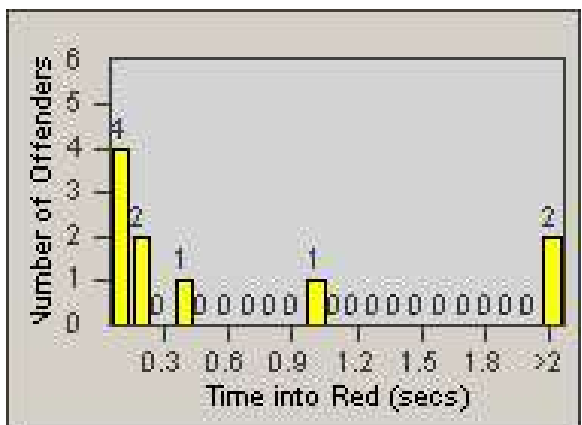

Redflex Redlight Offender Statistics

CONTRACT: Corona
 DATE FROM: 1/Apr/2009

LOCATION: COR-ONCA-01 California Avenue and Ontario Avenue
 DATE TO: 30/Apr/2009

LANE 1

LANE 2

LANE 3

Redflex Redlight Offender Statistics

CONTRACT: Corona
 DATE FROM: 1/Apr/2009

LOCATION: COR-ONCA-01 California Avenue and Ontario Avenue
 DATE TO: 30/Apr/2009

LANE 4

LANE 5

Redflex Redlight Offender Statistics

CONTRACT: Corona
 DATE FROM: 1/Apr/2009

LOCATION: COR-ONCA-01 California Avenue and Ontario Avenue
 DATE TO: 30/Apr/2009

LANE 6

LANE TOTAL

Redflex Redlight Offender Statistics

CONTRACT: Corona
 DATE FROM: 1/Apr/2009

LOCATION: COR-ONCA-01 California Avenue and Ontario Avenue
 DATE TO: 30/Apr/2009