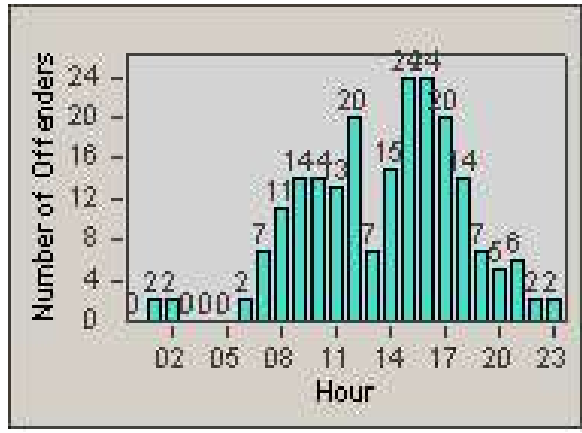

Redflex Redlight Offender Statistics

CONTRACT: Corona
 DATE FROM: 1/Apr/2009

LOCATION: COR-ONCA-01 California Avenue and Ontario Avenue
 DATE TO: 30/Apr/2009

LANE 1

LANE 2

LANE 3

Redflex Redlight Offender Statistics

CONTRACT: Corona
 DATE FROM: 1/Apr/2009

LOCATION: COR-ONCA-01 California Avenue and Ontario Avenue
 DATE TO: 30/Apr/2009

LANE 4

LANE 5

Redflex Redlight Offender Statistics

CONTRACT: Corona
 DATE FROM: 1/Apr/2009

LOCATION: COR-ONCA-01 California Avenue and Ontario Avenue
 DATE TO: 30/Apr/2009

LANE 6

LANE TOTAL

Redflex Redlight Offender Statistics

CONTRACT: Corona
 DATE FROM: 1/Apr/2009

LOCATION: COR-ONCA-01 California Avenue and Ontario Avenue
 DATE TO: 30/Apr/2009