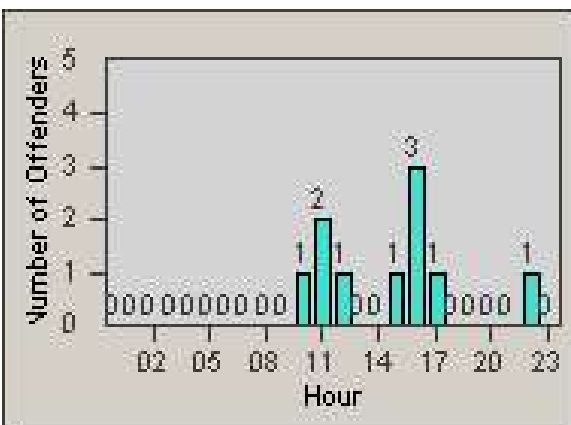

Redflex Redlight Offender Statistics

CONTRACT: Corona
 DATE FROM: 1/Apr/2009

LOCATION: COR-ONCA-01 California Avenue and Ontario Avenue
 DATE TO: 30/Apr/2009

LANE 1

LANE 2

LANE 3

Redflex Redlight Offender Statistics

CONTRACT: Corona
 DATE FROM: 1/Apr/2009

LOCATION: COR-ONCA-01 California Avenue and Ontario Avenue
 DATE TO: 30/Apr/2009

LANE 4

LANE 5

Redflex Redlight Offender Statistics

CONTRACT: Corona
 DATE FROM: 1/Apr/2009

LOCATION: COR-ONCA-01 California Avenue and Ontario Avenue
 DATE TO: 30/Apr/2009

LANE 6

LANE TOTAL

Redflex Redlight Offender Statistics

CONTRACT: Corona
 DATE FROM: 1/Apr/2009

LOCATION: COR-ONCA-01 California Avenue and Ontario Avenue
 DATE TO: 30/Apr/2009