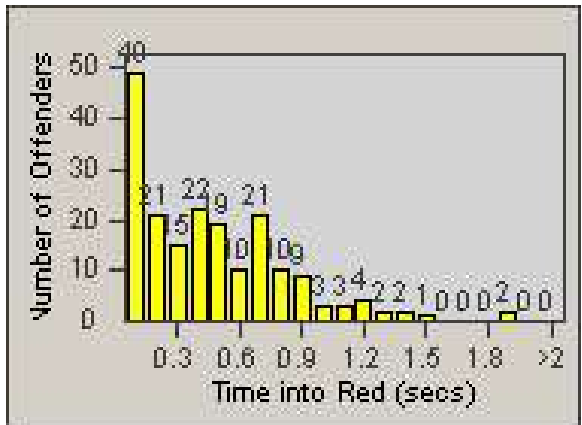

Redflex Redlight Offender Statistics

CONTRACT: Corona
 DATE FROM: 1/Apr/2009

LOCATION: COR-ONCA-01 California Avenue and Ontario Avenue
 DATE TO: 30/Apr/2009

LANE 1

LANE 2

LANE 3

Redflex Redlight Offender Statistics

CONTRACT: Corona
 DATE FROM: 1/Apr/2009

LOCATION: COR-ONCA-01 California Avenue and Ontario Avenue
 DATE TO: 30/Apr/2009

LANE 4

LANE 5

Redflex Redlight Offender Statistics

CONTRACT: Corona
 DATE FROM: 1/Apr/2009

LOCATION: COR-ONCA-01 California Avenue and Ontario Avenue
 DATE TO: 30/Apr/2009

LANE 6

LANE TOTAL

Redflex Redlight Offender Statistics

CONTRACT: Corona
 DATE FROM: 1/Apr/2009

LOCATION: COR-ONCA-01 California Avenue and Ontario Avenue
 DATE TO: 30/Apr/2009