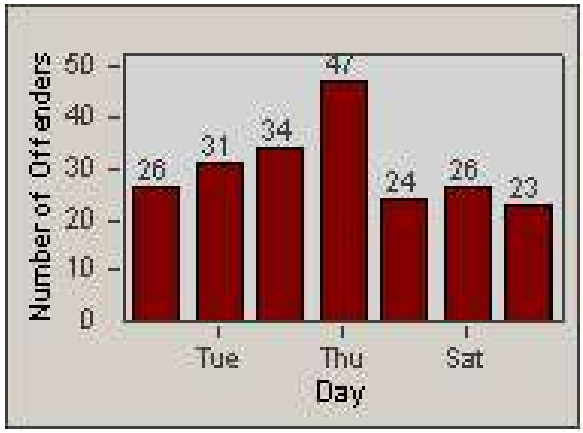

CONTRACT: Corona
 DATE FROM: 1/Apr/2009

LOCATION: COR-ONCA-01 California Avenue and Ontario Avenue
 DATE TO: 30/Apr/2009

LANE 4

LANE 5

Redflex Redlight Offender Statistics

CONTRACT: Corona
 DATE FROM: 1/Apr/2009

LOCATION: COR-ONCA-01 California Avenue and Ontario Avenue
 DATE TO: 30/Apr/2009

LANE 6

LANE TOTAL

Redflex Redlight Offender Statistics

CONTRACT: Corona
 DATE FROM: 1/Apr/2009

LOCATION: COR-ONCA-01 California Avenue and Ontario Avenue
 DATE TO: 30/Apr/2009