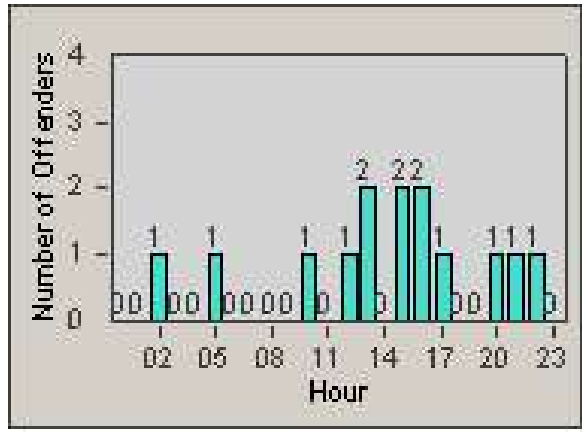

Redflex Redlight Offender Statistics

CONTRACT: Corona
 DATE FROM: 1/Apr/2009

LOCATION: COR-ONCA-01 California Avenue and Ontario Avenue
 DATE TO: 30/Apr/2009

LANE 1

LANE 2

LANE 3

Redflex Redlight Offender Statistics

CONTRACT: Corona
 DATE FROM: 1/Apr/2009

LOCATION: COR-ONCA-01 California Avenue and Ontario Avenue
 DATE TO: 30/Apr/2009

LANE 4

LANE 5

Redflex Redlight Offender Statistics

CONTRACT: Corona
 DATE FROM: 1/Apr/2009

LOCATION: COR-ONCA-01 California Avenue and Ontario Avenue
 DATE TO: 30/Apr/2009

LANE 6

LANE TOTAL

Redflex Redlight Offender Statistics

CONTRACT: Corona
 DATE FROM: 1/Apr/2009

LOCATION: COR-ONCA-01 California Avenue and Ontario Avenue
 DATE TO: 30/Apr/2009