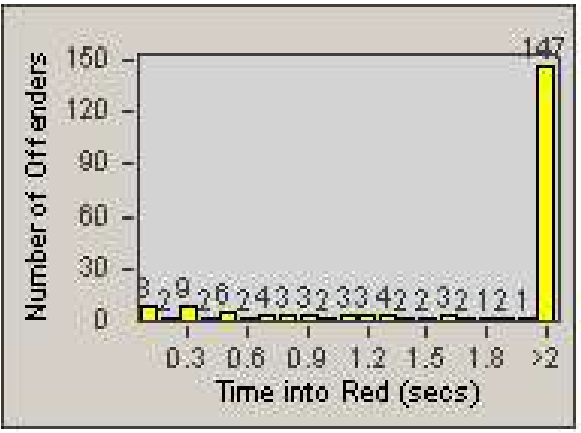

CONTRACT: Corona
 DATE FROM: 1/Apr/2009

LOCATION: COR-ONCA-01 California Avenue and Ontario Avenue
 DATE TO: 30/Apr/2009

LANE 4

LANE 5

Redflex Redlight Offender Statistics

CONTRACT: Corona
 DATE FROM: 1/Apr/2009

LOCATION: COR-ONCA-01 California Avenue and Ontario Avenue
 DATE TO: 30/Apr/2009

LANE 6

LANE TOTAL

Redflex Redlight Offender Statistics

CONTRACT: Corona
 DATE FROM: 1/Apr/2009

LOCATION: COR-ONCA-01 California Avenue and Ontario Avenue
 DATE TO: 30/Apr/2009