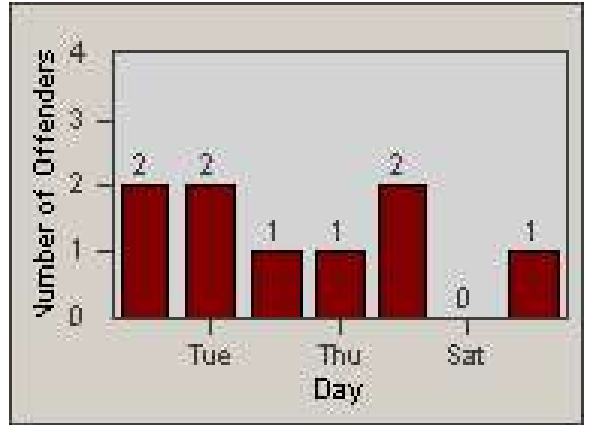

Redflex Redlight Offender Statistics

CONTRACT: Corona
 DATE FROM: 1/Apr/2009

LOCATION: COR-ONCA-01 California Avenue and Ontario Avenue
 DATE TO: 30/Apr/2009

LANE 1

LANE 2

LANE 3

Redflex Redlight Offender Statistics

CONTRACT: Corona
 DATE FROM: 1/Apr/2009

LOCATION: COR-ONCA-01 California Avenue and Ontario Avenue
 DATE TO: 30/Apr/2009

LANE 4

LANE 5

Redflex Redlight Offender Statistics

CONTRACT: Corona
 DATE FROM: 1/Apr/2009