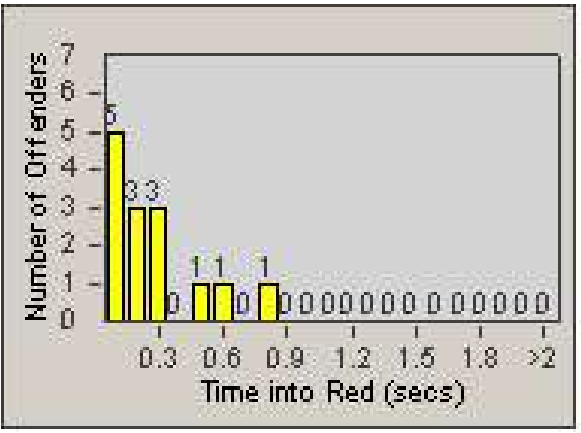

Redflex Redlight Offender Statistics

CONTRACT: Corona
 DATE FROM: 1/Apr/2009

LOCATION: COR-ONCA-01 California Avenue and Ontario Avenue
 DATE TO: 30/Apr/2009

LANE 1

LANE 2

LANE 3

Redflex Redlight Offender Statistics

CONTRACT: Corona
 DATE FROM: 1/Apr/2009

LOCATION: COR-ONCA-01 California Avenue and Ontario Avenue
 DATE TO: 30/Apr/2009

LANE 4

LANE 5

Redflex Redlight Offender Statistics

CONTRACT: Corona
 DATE FROM: 1/Apr/2009

LOCATION: COR-ONCA-01 California Avenue and Ontario Avenue
 DATE TO: 30/Apr/2009

LANE 6

LANE TOTAL

Redflex Redlight Offender Statistics

CONTRACT: Corona
 DATE FROM: 1/Apr/2009

LOCATION: COR-ONCA-01 California Avenue and Ontario Avenue
 DATE TO: 30/Apr/2009