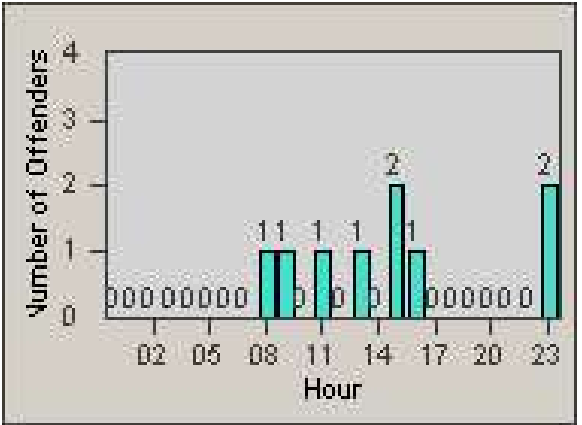

Redflex Redlight Offender Statistics

CONTRACT: Corona
 DATE FROM: 1/Apr/2009

LOCATION: COR-ONCA-01 California Avenue and Ontario Avenue
 DATE TO: 30/Apr/2009

LANE 1

LANE 2

LANE 3

Redflex Redlight Offender Statistics

CONTRACT: Corona
 DATE FROM: 1/Apr/2009

LOCATION: COR-ONCA-01 California Avenue and Ontario Avenue
 DATE TO: 30/Apr/2009

LANE 4

LANE 5

Redflex Redlight Offender Statistics

CONTRACT: Corona
 DATE FROM: 1/Apr/2009

LOCATION: COR-ONCA-01 California Avenue and Ontario Avenue
 DATE TO: 30/Apr/2009

LANE 6

LANE TOTAL

Redflex Redlight Offender Statistics

CONTRACT: Corona
 DATE FROM: 1/Apr/2009

LOCATION: COR-ONCA-01 California Avenue and Ontario Avenue
 DATE TO: 30/Apr/2009