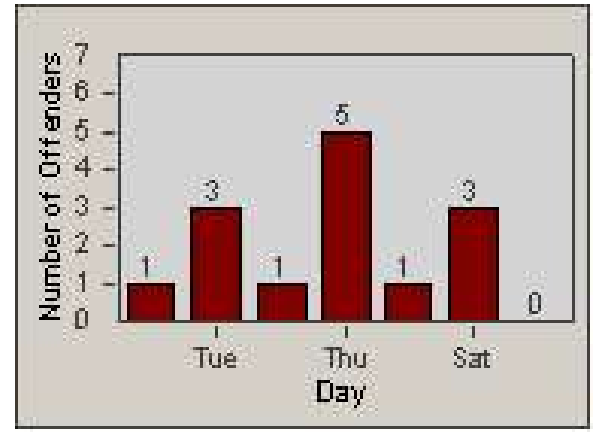

Redflex Redlight Offender Statistics

CONTRACT: Corona
 DATE FROM: 1/Apr/2009

LOCATION: COR-ONCA-01 California Avenue and Ontario Avenue
 DATE TO: 30/Apr/2009

LANE 1

LANE 2

LANE 3

Redflex Redlight Offender Statistics

CONTRACT: Corona
 DATE FROM: 1/Apr/2009

LOCATION: COR-ONCA-01 California Avenue and Ontario Avenue
 DATE TO: 30/Apr/2009

LANE 4

LANE 5

Redflex Redlight Offender Statistics

CONTRACT: Corona
 DATE FROM: 1/Apr/2009

LOCATION: COR-ONCA-01 California Avenue and Ontario Avenue
 DATE TO: 30/Apr/2009

LANE 6

LANE TOTAL

Redflex Redlight Offender Statistics

CONTRACT: Corona
 DATE FROM: 1/Apr/2009

LOCATION: COR-ONCA-01 California Avenue and Ontario Avenue
 DATE TO: 30/Apr/2009