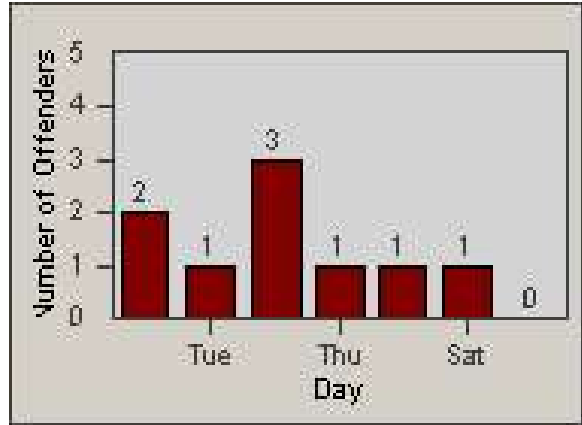

Redflex Redlight Offender Statistics

CONTRACT: Corona
 DATE FROM: 1/Jul/2009

LOCATION: COR-ONCA-01 California Avenue and Ontario Avenue
 DATE TO: 31/Jul/2009

LANE 1

LANE 2

LANE 3

Redflex Redlight Offender Statistics

CONTRACT: Corona
 DATE FROM: 1/Jul/2009

LOCATION: COR-ONCA-01 California Avenue and Ontario Avenue
 DATE TO: 31/Jul/2009

LANE 4

LANE 5

Redflex Redlight Offender Statistics

CONTRACT: Corona
 DATE FROM: 1/Jul/2009