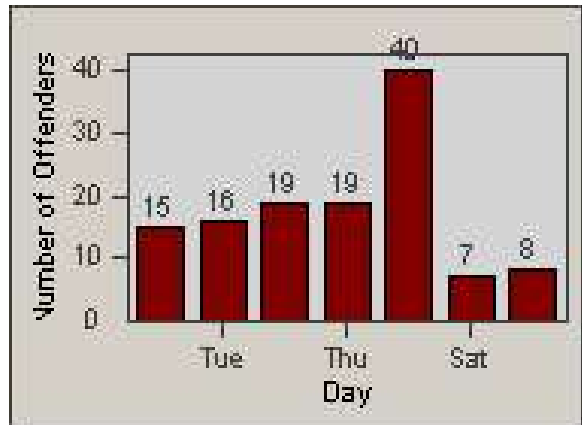

Redflex Redlight Offender Statistics

CONTRACT: Corona
 DATE FROM: 1/Jul/2009

LOCATION: COR-ONCA-01 California Avenue and Ontario Avenue
 DATE TO: 31/Jul/2009

LANE 1

LANE 2

LANE 3

Redflex Redlight Offender Statistics

CONTRACT: Corona
 DATE FROM: 1/Jul/2009

LOCATION: COR-ONCA-01 California Avenue and Ontario Avenue
 DATE TO: 31/Jul/2009

LANE 4

LANE 5

Redflex Redlight Offender Statistics

CONTRACT: Corona
 DATE FROM: 1/Jul/2009

LOCATION: COR-ONCA-01 California Avenue and Ontario Avenue
 DATE TO: 31/Jul/2009

LANE 6

LANE TOTAL

Redflex Redlight Offender Statistics

CONTRACT: Corona
 DATE FROM: 1/Jul/2009

LOCATION: COR-ONCA-01 California Avenue and Ontario Avenue
 DATE TO: 31/Jul/2009