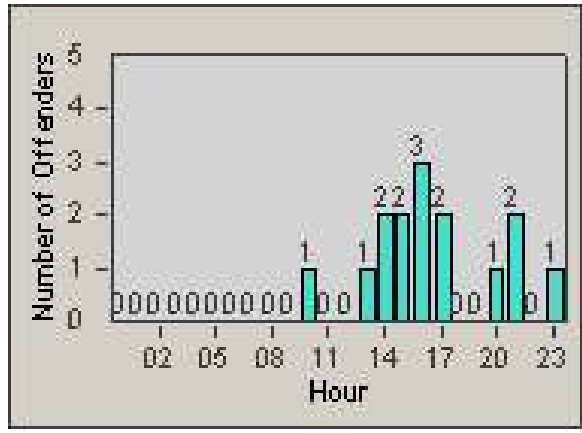

Redflex Redlight Offender Statistics

CONTRACT: Corona
 DATE FROM: 1/Jul/2009

LOCATION: COR-ONCA-01 California Avenue and Ontario Avenue
 DATE TO: 31/Jul/2009

LANE 1

LANE 2

LANE 3

Redflex Redlight Offender Statistics

CONTRACT: Corona
 DATE FROM: 1/Jul/2009

LOCATION: COR-ONCA-01 California Avenue and Ontario Avenue
 DATE TO: 31/Jul/2009

LANE 4

LANE 5

Redflex Redlight Offender Statistics

CONTRACT: Corona
 DATE FROM: 1/Jul/2009

LOCATION: COR-ONCA-01 California Avenue and Ontario Avenue
 DATE TO: 31/Jul/2009

LANE 6

LANE TOTAL

Redflex Redlight Offender Statistics

CONTRACT: Corona
 DATE FROM: 1/Jul/2009

LOCATION: COR-ONCA-01 California Avenue and Ontario Avenue
 DATE TO: 31/Jul/2009