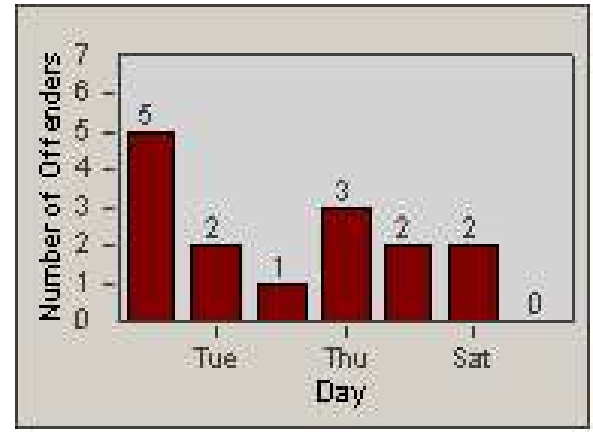

Redflex Redlight Offender Statistics

CONTRACT: Corona
 DATE FROM: 1/Jul/2009

LOCATION: COR-ONCA-01 California Avenue and Ontario Avenue
 DATE TO: 31/Jul/2009

LANE 1

LANE 2

LANE 3

Redflex Redlight Offender Statistics

CONTRACT: Corona
 DATE FROM: 1/Jul/2009

LOCATION: COR-ONCA-01 California Avenue and Ontario Avenue
 DATE TO: 31/Jul/2009

LANE 4

LANE 5

Redflex Redlight Offender Statistics

CONTRACT: Corona
 DATE FROM: 1/Jul/2009

LOCATION: COR-ONCA-01 California Avenue and Ontario Avenue
 DATE TO: 31/Jul/2009

LANE 6

LANE TOTAL

Redflex Redlight Offender Statistics

CONTRACT: Corona
 DATE FROM: 1/Jul/2009

LOCATION: COR-ONCA-01 California Avenue and Ontario Avenue
 DATE TO: 31/Jul/2009