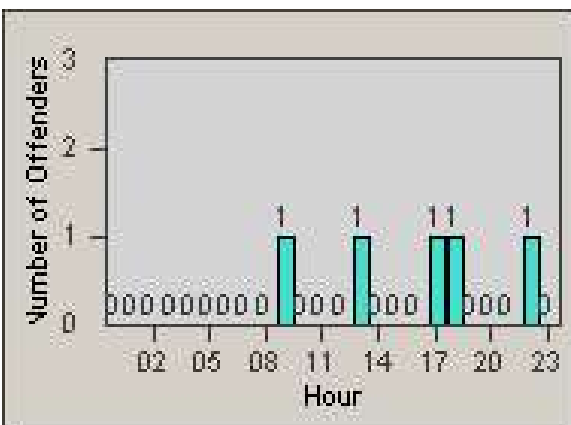

Redflex Redlight Offender Statistics

CONTRACT: Corona
 DATE FROM: 1/Jul/2009

LOCATION: COR-ONCA-01 California Avenue and Ontario Avenue
 DATE TO: 31/Jul/2009

LANE 1

LANE 2

LANE 3

Redflex Redlight Offender Statistics

CONTRACT: Corona
 DATE FROM: 1/Jul/2009

LOCATION: COR-ONCA-01 California Avenue and Ontario Avenue
 DATE TO: 31/Jul/2009

LANE 4

LANE 5

Redflex Redlight Offender Statistics

CONTRACT: Corona
 DATE FROM: 1/Jul/2009

LOCATION: COR-ONCA-01 California Avenue and Ontario Avenue
 DATE TO: 31/Jul/2009

LANE 6

LANE TOTAL

Redflex Redlight Offender Statistics

CONTRACT: Corona
 DATE FROM: 1/Jul/2009

LOCATION: COR-ONCA-01 California Avenue and Ontario Avenue
 DATE TO: 31/Jul/2009