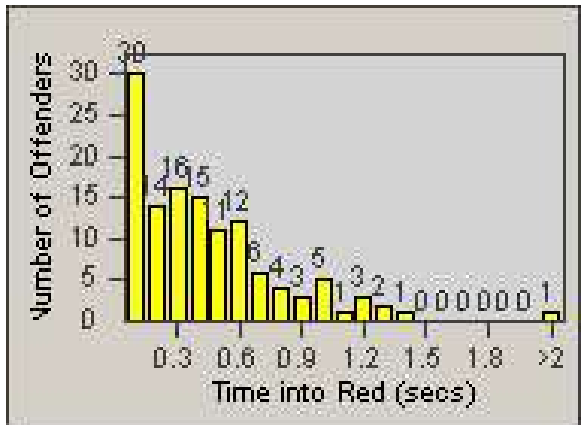

Redflex Redlight Offender Statistics

CONTRACT: Corona
 DATE FROM: 1/Jul/2009

LOCATION: COR-ONCA-01 California Avenue and Ontario Avenue
 DATE TO: 31/Jul/2009

LANE 1

LANE 2

LANE 3

Redflex Redlight Offender Statistics

CONTRACT: Corona
 DATE FROM: 1/Jul/2009

LOCATION: COR-ONCA-01 California Avenue and Ontario Avenue
 DATE TO: 31/Jul/2009

LANE 4

LANE 5

Redflex Redlight Offender Statistics

CONTRACT: Corona
 DATE FROM: 1/Jul/2009

LOCATION: COR-ONCA-01 California Avenue and Ontario Avenue
 DATE TO: 31/Jul/2009

LANE 6

LANE TOTAL

Redflex Redlight Offender Statistics

CONTRACT: Corona
 DATE FROM: 1/Jul/2009

LOCATION: COR-ONCA-01 California Avenue and Ontario Avenue
 DATE TO: 31/Jul/2009