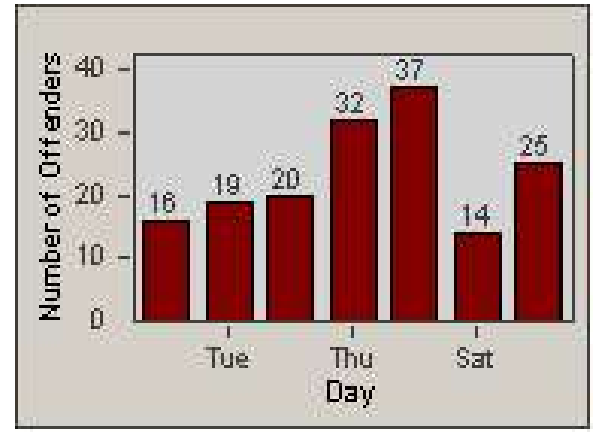

CONTRACT: Corona
 DATE FROM: 1/Jul/2009

LOCATION: COR-ONCA-01 California Avenue and Ontario Avenue
 DATE TO: 31/Jul/2009

LANE 4

LANE 5

Redflex Redlight Offender Statistics

CONTRACT: Corona
 DATE FROM: 1/Jul/2009

LOCATION: COR-ONCA-01 California Avenue and Ontario Avenue
 DATE TO: 31/Jul/2009

LANE 6

LANE TOTAL

Redflex Redlight Offender Statistics

CONTRACT: Corona
 DATE FROM: 1/Jul/2009

LOCATION: COR-ONCA-01 California Avenue and Ontario Avenue
 DATE TO: 31/Jul/2009