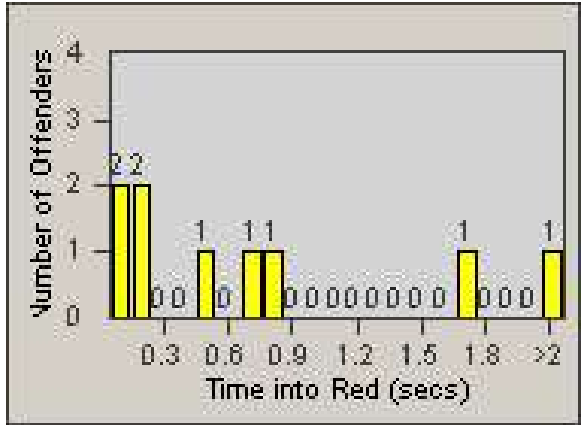

Redflex Redlight Offender Statistics

CONTRACT: Corona
 DATE FROM: 1/Jul/2009

LOCATION: COR-ONCA-01 California Avenue and Ontario Avenue
 DATE TO: 31/Jul/2009

LANE 1

LANE 2

LANE 3

Redflex Redlight Offender Statistics

CONTRACT: Corona
 DATE FROM: 1/Jul/2009

LOCATION: COR-ONCA-01 California Avenue and Ontario Avenue
 DATE TO: 31/Jul/2009

LANE 4

LANE 5

Redflex Redlight Offender Statistics

CONTRACT: Corona
 DATE FROM: 1/Jul/2009

LOCATION: COR-ONCA-01 California Avenue and Ontario Avenue
 DATE TO: 31/Jul/2009

LANE 6

LANE TOTAL

Redflex Redlight Offender Statistics

CONTRACT: Corona
 DATE FROM: 1/Jul/2009

LOCATION: COR-ONCA-01 California Avenue and Ontario Avenue
 DATE TO: 31/Jul/2009