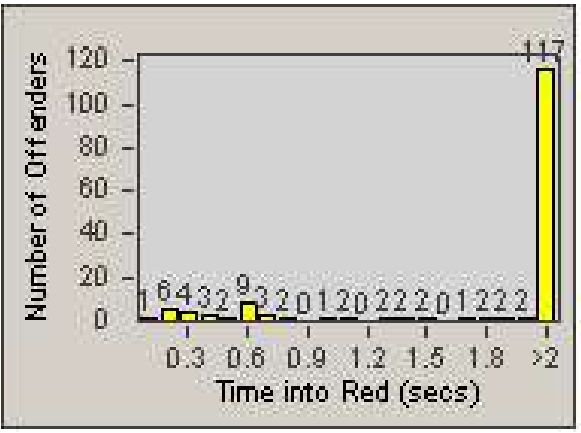

Redflex Redlight Offender Statistics

CONTRACT: Corona
 DATE FROM: 1/Jul/2009

LOCATION: COR-ONCA-01 California Avenue and Ontario Avenue
 DATE TO: 31/Jul/2009

LANE 1

LANE 2

LANE 3

Redflex Redlight Offender Statistics

CONTRACT: Corona
 DATE FROM: 1/Jul/2009

LOCATION: COR-ONCA-01 California Avenue and Ontario Avenue
 DATE TO: 31/Jul/2009

LANE 4

LANE 5

Redflex Redlight Offender Statistics

CONTRACT: Corona
 DATE FROM: 1/Jul/2009

LOCATION: COR-ONCA-01 California Avenue and Ontario Avenue
 DATE TO: 31/Jul/2009

LANE 6

LANE TOTAL

Redflex Redlight Offender Statistics

CONTRACT: Corona
 DATE FROM: 1/Jul/2009

LOCATION: COR-ONCA-01 California Avenue and Ontario Avenue
 DATE TO: 31/Jul/2009