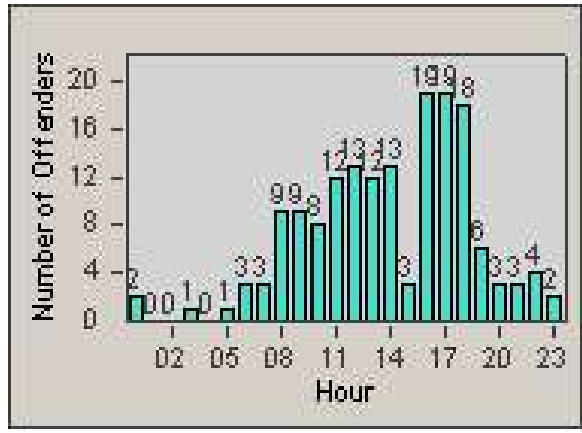

Redflex Redlight Offender Statistics

CONTRACT: Corona
 DATE FROM: 1/Jul/2009

LOCATION: COR-ONCA-01 California Avenue and Ontario Avenue
 DATE TO: 31/Jul/2009

LANE 1

LANE 2

LANE 3

Redflex Redlight Offender Statistics

CONTRACT: Corona
 DATE FROM: 1/Jul/2009

LOCATION: COR-ONCA-01 California Avenue and Ontario Avenue
 DATE TO: 31/Jul/2009

LANE 4

LANE 5

Redflex Redlight Offender Statistics

CONTRACT: Corona
 DATE FROM: 1/Jul/2009

LOCATION: COR-ONCA-01 California Avenue and Ontario Avenue
 DATE TO: 31/Jul/2009

LANE 6

LANE TOTAL

Redflex Redlight Offender Statistics

CONTRACT: Corona
 DATE FROM: 1/Jul/2009

LOCATION: COR-ONCA-01 California Avenue and Ontario Avenue
 DATE TO: 31/Jul/2009