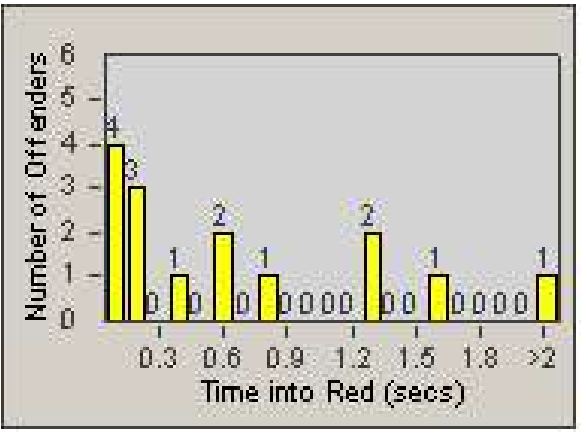

Redflex Redlight Offender Statistics

CONTRACT: Corona
 DATE FROM: 1/Jul/2009

LOCATION: COR-ONCA-01 California Avenue and Ontario Avenue
 DATE TO: 31/Jul/2009

LANE 1

LANE 2

LANE 3

Redflex Redlight Offender Statistics

CONTRACT: Corona
 DATE FROM: 1/Jul/2009

LOCATION: COR-ONCA-01 California Avenue and Ontario Avenue
 DATE TO: 31/Jul/2009

LANE 4

LANE 5

Redflex Redlight Offender Statistics

CONTRACT: Corona
 DATE FROM: 1/Jul/2009

LOCATION: COR-ONCA-01 California Avenue and Ontario Avenue
 DATE TO: 31/Jul/2009

LANE 6

LANE TOTAL

Redflex Redlight Offender Statistics

CONTRACT: Corona
 DATE FROM: 1/Jul/2009

LOCATION: COR-ONCA-01 California Avenue and Ontario Avenue
 DATE TO: 31/Jul/2009