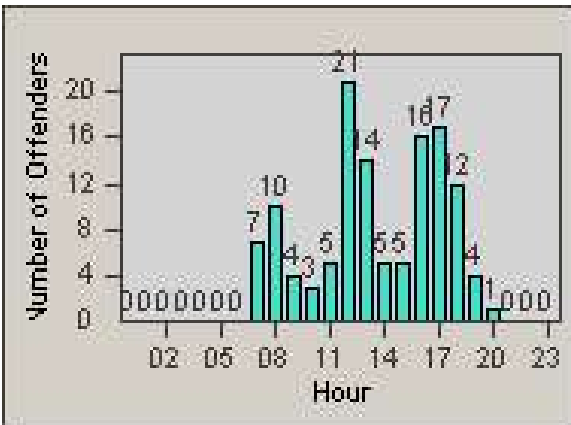

Redflex Redlight Offender Statistics

CONTRACT: Corona
 DATE FROM: 1/Jul/2009

LOCATION: COR-ONCA-01 California Avenue and Ontario Avenue
 DATE TO: 31/Jul/2009

LANE 1

LANE 2

LANE 3

Redflex Redlight Offender Statistics

CONTRACT: Corona
 DATE FROM: 1/Jul/2009

LOCATION: COR-ONCA-01 California Avenue and Ontario Avenue
 DATE TO: 31/Jul/2009

LANE 4

LANE 5

Redflex Redlight Offender Statistics

CONTRACT: Corona
 DATE FROM: 1/Jul/2009

LOCATION: COR-ONCA-01 California Avenue and Ontario Avenue
 DATE TO: 31/Jul/2009

LANE 6

LANE TOTAL

Redflex Redlight Offender Statistics

CONTRACT: Corona
 DATE FROM: 1/Jul/2009

LOCATION: COR-ONCA-01 California Avenue and Ontario Avenue
 DATE TO: 31/Jul/2009