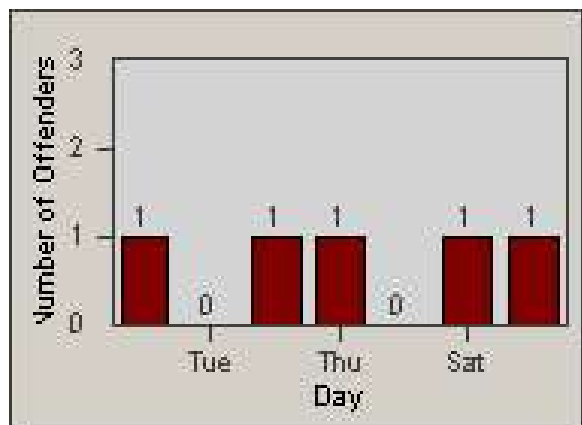

Redflex Redlight Offender Statistics

CONTRACT: Corona
 DATE FROM: 1/Jul/2009

LOCATION: COR-ONCA-01 California Avenue and Ontario Avenue
 DATE TO: 31/Jul/2009

LANE 1

LANE 2

LANE 3

Redflex Redlight Offender Statistics

CONTRACT: Corona
 DATE FROM: 1/Jul/2009

LOCATION: COR-ONCA-01 California Avenue and Ontario Avenue
 DATE TO: 31/Jul/2009

LANE 4

LANE 5

Redflex Redlight Offender Statistics

CONTRACT: Corona
 DATE FROM: 1/Jul/2009