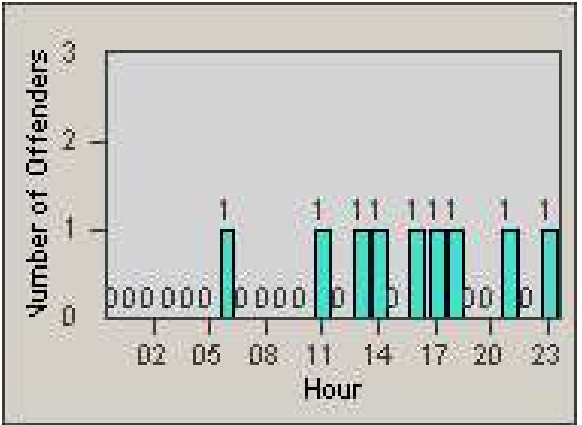

Redflex Redlight Offender Statistics

CONTRACT: Corona
 DATE FROM: 1/Jul/2009

LOCATION: COR-ONCA-01 California Avenue and Ontario Avenue
 DATE TO: 31/Jul/2009

LANE 1

LANE 2

LANE 3

Redflex Redlight Offender Statistics

CONTRACT: Corona
 DATE FROM: 1/Jul/2009

LOCATION: COR-ONCA-01 California Avenue and Ontario Avenue
 DATE TO: 31/Jul/2009

LANE 4

LANE 5

Redflex Redlight Offender Statistics

CONTRACT: Corona
 DATE FROM: 1/Jul/2009

LOCATION: COR-ONCA-01 California Avenue and Ontario Avenue
 DATE TO: 31/Jul/2009

LANE 6

LANE TOTAL

Redflex Redlight Offender Statistics

CONTRACT: Corona
 DATE FROM: 1/Jul/2009

LOCATION: COR-ONCA-01 California Avenue and Ontario Avenue
 DATE TO: 31/Jul/2009