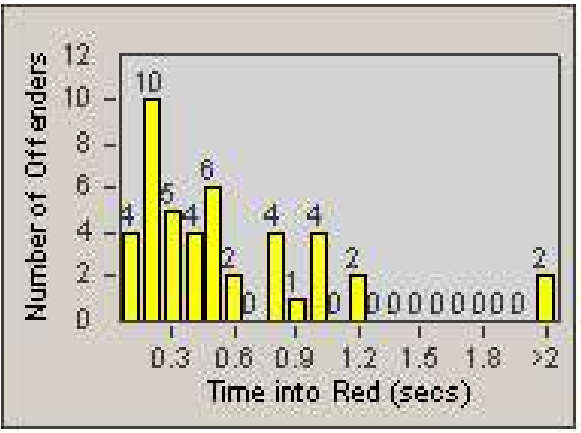

# Redflex Redlight Offender Statistics

CONTRACT: Daly City  
 DATE FROM: 1/Jul/2010

LOCATION: DAL-JSWA-01 Junipero Serra BL/Washington ST  
 DATE TO: 31/Jul/2010

LANE 1

LANE 2

LANE 3

# Redflex Redlight Offender Statistics

CONTRACT: Daly City  
 DATE FROM: 1/Jul/2010

LOCATION: DAL-JSWA-01 Junipero Serra BL/Washington ST  
 DATE TO: 31/Jul/2010

LANE 4

LANE TOTAL