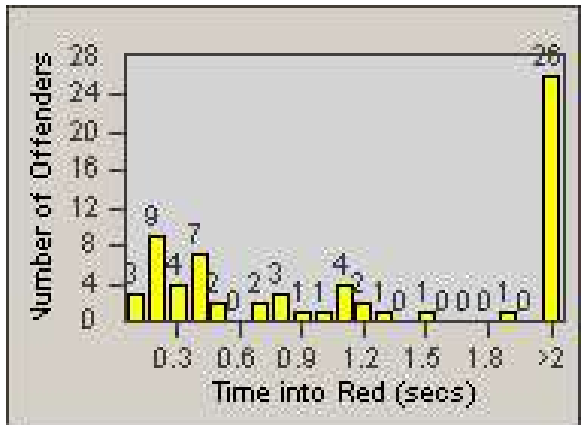

# Redflex Redlight Offender Statistics

CONTRACT: Daly City  
 DATE FROM: 1/Jul/2010

LOCATION: DAL-JSWA-01 Junipero Serra BL/Washington ST  
 DATE TO: 31/Jul/2010

LANE 1

LANE 2

LANE 3

# Redflex Redlight Offender Statistics

CONTRACT: Daly City  
 DATE FROM: 1/Jul/2010

LOCATION: DAL-JSWA-01 Junipero Serra BL/Washington ST  
 DATE TO: 31/Jul/2010

LANE 4

LANE TOTAL