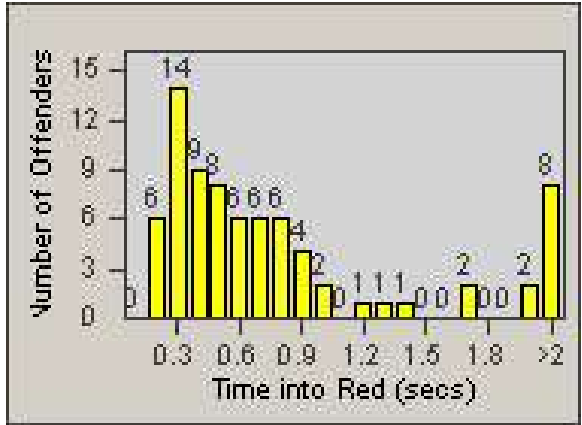

# Redflex Redlight Offender Statistics

CONTRACT: Daly City  
 DATE FROM: 1/Jul/2010

LOCATION: DAL-JSWA-01 Junipero Serra BL/Washington ST  
 DATE TO: 31/Jul/2010

LANE 4

LANE TOTAL

# Redflex Redlight Offender Statistics

CONTRACT: Daly City  
 DATE FROM: 1/Jul/2010

LOCATION: DAL-JSWA-01 Junipero Serra BL/Washington ST  
 DATE TO: 31/Jul/2010