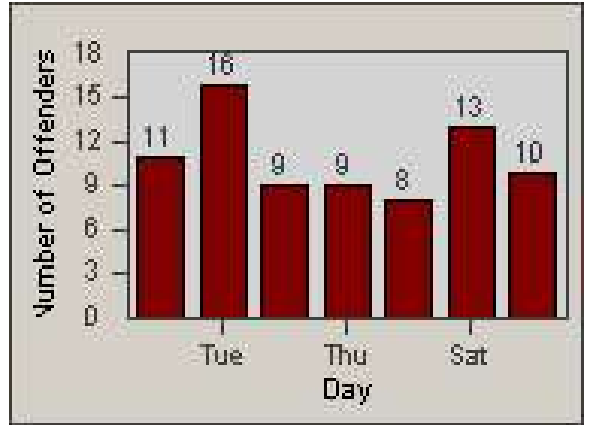

# Redflex Redlight Offender Statistics

CONTRACT: Daly City  
 DATE FROM: 1/Jul/2010

LOCATION: DAL-JSWA-01 Junipero Serra BL/Washington ST  
 DATE TO: 31/Jul/2010

LANE 4

LANE TOTAL