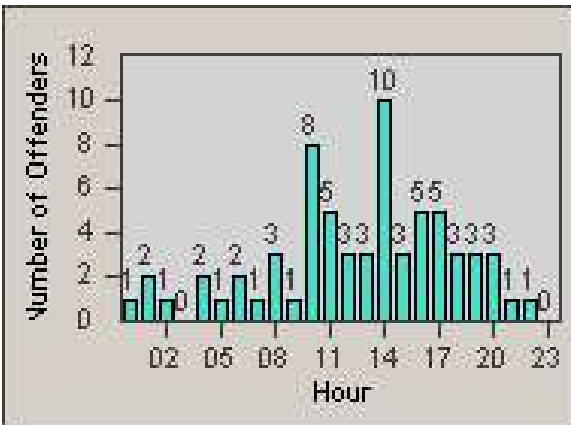

# Redflex Redlight Offender Statistics

CONTRACT: Daly City  
 DATE FROM: 1/Jul/2010

LOCATION: DAL-JSWA-01 Junipero Serra BL/Washington ST  
 DATE TO: 31/Jul/2010

LANE 1

LANE 2

LANE 3

# Redflex Redlight Offender Statistics

CONTRACT: Daly City  
 DATE FROM: 1/Jul/2010

LOCATION: DAL-JSWA-01 Junipero Serra BL/Washington ST  
 DATE TO: 31/Jul/2010

LANE 4

LANE TOTAL