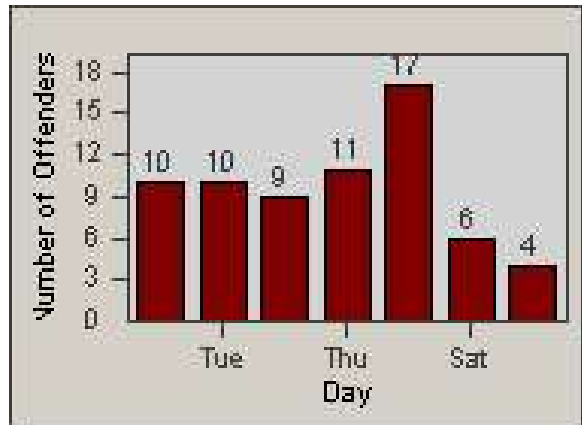

# Redflex Redlight Offender Statistics

CONTRACT: Daly City  
 DATE FROM: 1/Jul/2010

LOCATION: DAL-JSWA-01 Junipero Serra BL/Washington ST  
 DATE TO: 31/Jul/2010

LANE 1

LANE 2

LANE 3