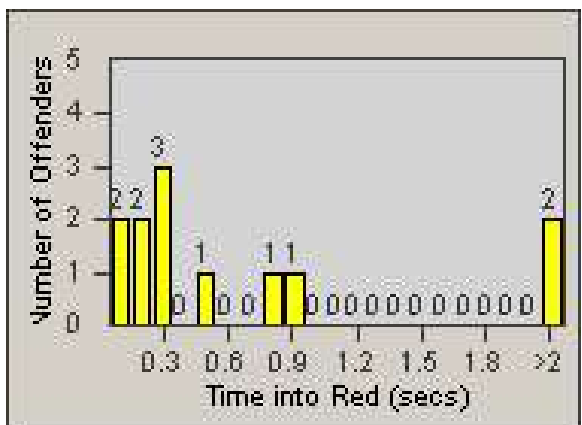

# Redflex Redlight Offender Statistics

CONTRACT: Daly City  
 DATE FROM: 1/Jul/2010

LOCATION: DAL-JSWA-01 Junipero Serra BL/Washington ST  
 DATE TO: 31/Jul/2010

LANE 1

LANE 2

LANE 3