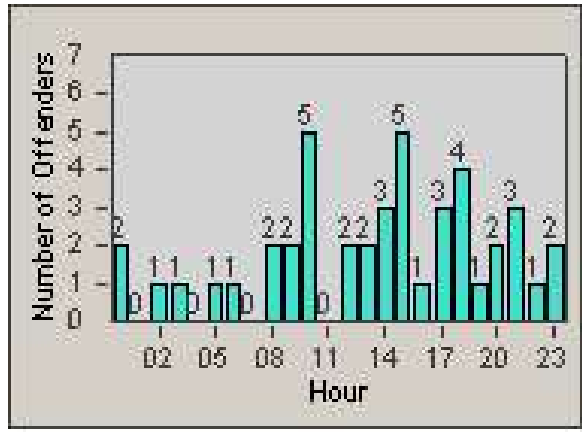

# Redflex Redlight Offender Statistics

CONTRACT: Daly City  
 DATE FROM: 1/Jul/2010

LOCATION: DAL-JSWA-01 Junipero Serra BL/Washington ST  
 DATE TO: 31/Jul/2010

LANE 1

LANE 2

LANE 3

# Redflex Redlight Offender Statistics

CONTRACT: Daly City  
 DATE FROM: 1/Jul/2010

LOCATION: DAL-JSWA-01 Junipero Serra BL/Washington ST  
 DATE TO: 31/Jul/2010

LANE 4

LANE TOTAL