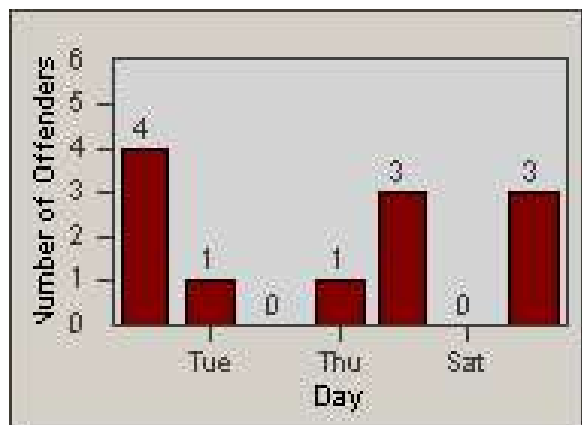

# Redflex Redlight Offender Statistics

CONTRACT: Daly City  
 DATE FROM: 1/Jul/2010

LOCATION: DAL-JSWA-01 Junipero Serra BL/Washington ST  
 DATE TO: 31/Jul/2010

LANE 1

LANE 2

LANE 3