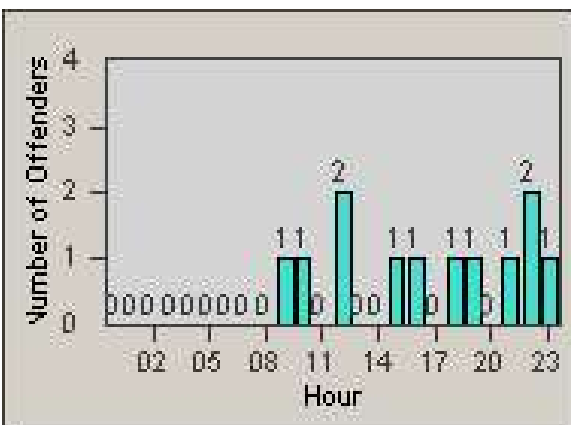

# Redflex Redlight Offender Statistics

CONTRACT: Daly City  
 DATE FROM: 1/Jul/2010

LOCATION: DAL-JSWA-01 Junipero Serra BL/Washington ST  
 DATE TO: 31/Jul/2010

LANE 1

LANE 2

LANE 3

# Redflex Redlight Offender Statistics

CONTRACT: Daly City  
 DATE FROM: 1/Jul/2010

LOCATION: DAL-JSWA-01 Junipero Serra BL/Washington ST  
 DATE TO: 31/Jul/2010

LANE 4

LANE TOTAL