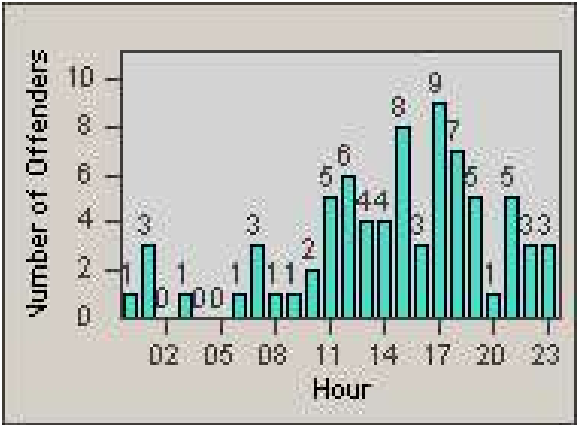

# Redflex Redlight Offender Statistics

CONTRACT: Daly City  
 DATE FROM: 1/Jul/2010

LOCATION: DAL-JSWA-01 Junipero Serra BL/Washington ST  
 DATE TO: 31/Jul/2010

LANE 4

LANE TOTAL

# Redflex Redlight Offender Statistics

CONTRACT: Daly City  
 DATE FROM: 1/Jul/2010

LOCATION: DAL-JSWA-01 Junipero Serra BL/Washington ST  
 DATE TO: 31/Jul/2010