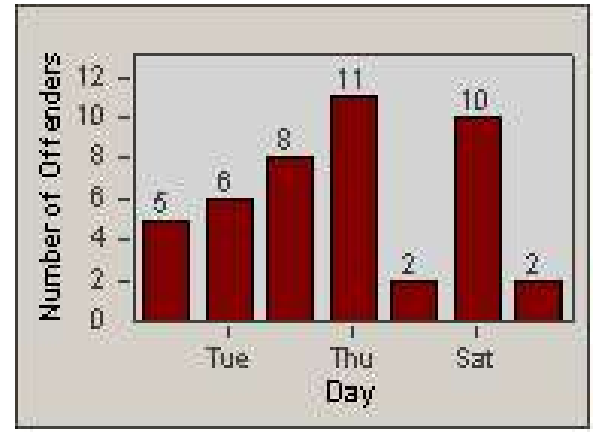

# Redflex Redlight Offender Statistics

CONTRACT: Daly City  
 DATE FROM: 1/Jul/2010

LOCATION: DAL-JSWA-01 Junipero Serra BL/Washington ST  
 DATE TO: 31/Jul/2010

LANE 1

LANE 2

LANE 3

# Redflex Redlight Offender Statistics

CONTRACT: Daly City  
 DATE FROM: 1/Jul/2010

LOCATION: DAL-JSWA-01 Junipero Serra BL/Washington ST  
 DATE TO: 31/Jul/2010

LANE 4

LANE TOTAL