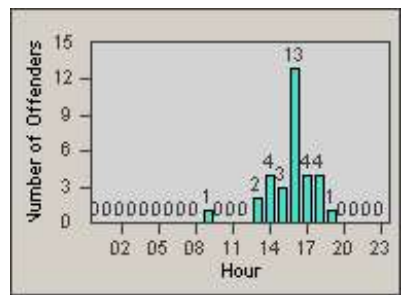

Redflex Redlight Offender Statistics

CONTRACT: Del Mar
DATE FROM: 1/Jul/2010

LOCATION: DLM-CAHE-01 Camino Del Mar
DATE TO: 31/Jul/2010

LANE 1