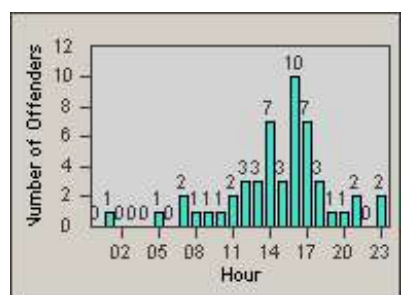

Redflex Redlight Offender Statistics

CONTRACT: Del Mar
DATE FROM: 1/Jul/2010

LOCATION: DLM-CAHE-01 Camino Del Mar
DATE TO: 31/Jul/2010

LANE 1

LANE 2

LANE 3