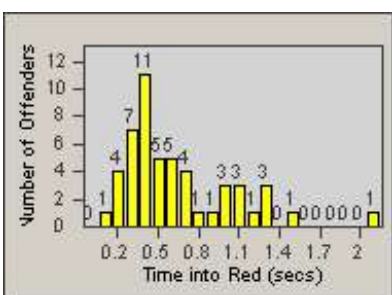

Redflex Redlight Offender Statistics

CONTRACT: Del Mar
DATE FROM: 1/Jul/2010

LOCATION: DLM-CAHE-01 Camino Del Mar
DATE TO: 31/Jul/2010

LANE 1

LANE 2

LANE 3