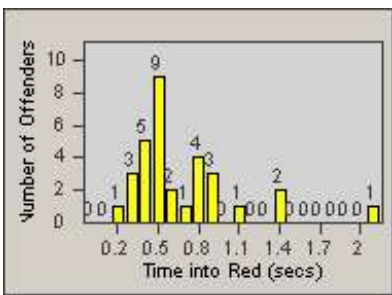

Redflex Redlight Offender Statistics

CONTRACT: Del Mar
DATE FROM: 1/Jul/2010

LOCATION: DLM-CAHE-01 Camino Del Mar
DATE TO: 31/Jul/2010

LANE 1