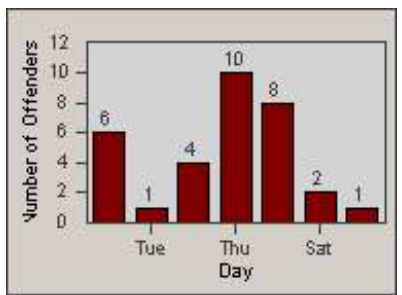

Redflex Redlight Offender Statistics

CONTRACT: Del Mar
DATE FROM: 1/Jul/2010

LOCATION: DLM-CAHE-01 Camino Del Mar
DATE TO: 31/Jul/2010

LANE 1