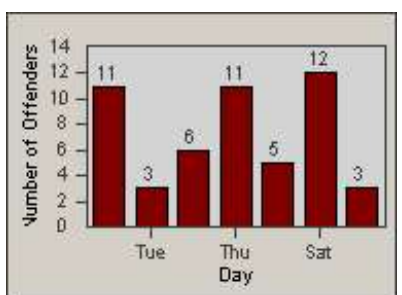

Redflex Redlight Offender Statistics

CONTRACT: Del Mar
DATE FROM: 1/Jul/2010

LOCATION: DLM-CAHE-01 Camino Del Mar
DATE TO: 31/Jul/2010

LANE 1

LANE 2

LANE 3