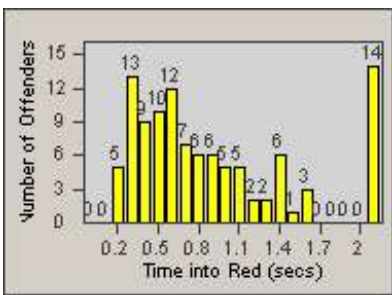

Redflex Redlight Offender Statistics

CONTRACT: Del Mar
DATE FROM: 1/Jul/2010

LOCATION: DLM-CAVV-01 Camino Del Mar
DATE TO: 31/Jul/2010

LANE 1