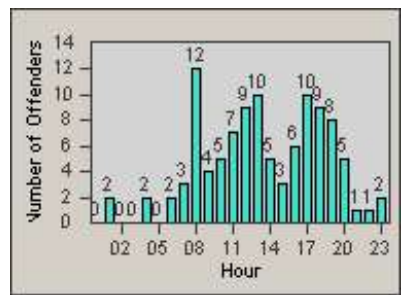

Redflex Redlight Offender Statistics

CONTRACT: Del Mar
DATE FROM: 1/Jul/2010

LOCATION: DLM-CAVV-01 Camino Del Mar
DATE TO: 31/Jul/2010

LANE 1