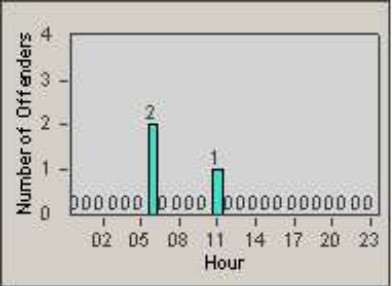

# Redflex Redlight Offender Statistics

CONTRACT: Del Mar  
 DATE FROM: 1/Jul/2010

LOCATION: DLM-CAVV-01 Camino Del Mar  
 DATE TO: 31/Jul/2010