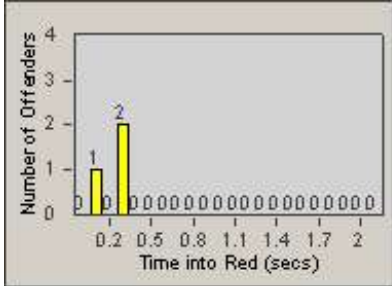

# Redflex Redlight Offender Statistics

CONTRACT: Del Mar  
 DATE FROM: 1/Jul/2010

LOCATION: DLM-CAVV-01 Camino Del Mar  
 DATE TO: 31/Jul/2010