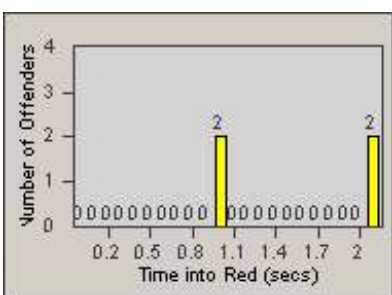

Redflex Redlight Offender Statistics

CONTRACT: Del Mar
DATE FROM: 1/Jul/2010

LOCATION: DLM-CAVV-01 Camino Del Mar
DATE TO: 31/Jul/2010

LANE 1

LANE 2

LANE 3