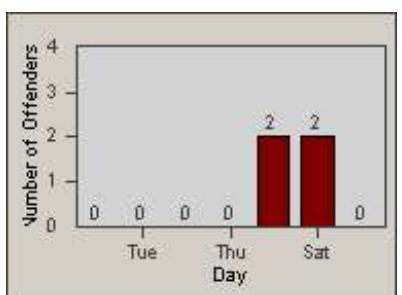

Redflex Redlight Offender Statistics

CONTRACT: Del Mar
DATE FROM: 1/Jul/2010

LOCATION: DLM-CAVV-01 Camino Del Mar
DATE TO: 31/Jul/2010

LANE 1

LANE 2

LANE 3