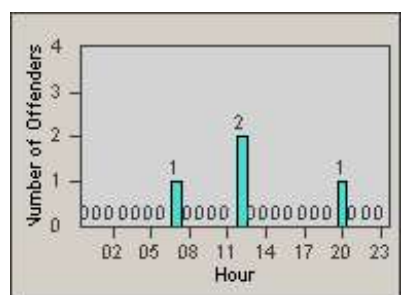

Redflex Redlight Offender Statistics

CONTRACT: Del Mar
DATE FROM: 1/Jul/2010

LOCATION: DLM-CAVV-01 Camino Del Mar
DATE TO: 31/Jul/2010

LANE 1

LANE 2

LANE 3