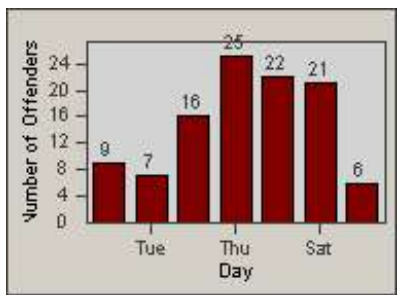

Redflex Redlight Offender Statistics

CONTRACT: Del Mar
DATE FROM: 1/Jul/2010

LOCATION: DLM-CAVV-01 Camino Del Mar
DATE TO: 31/Jul/2010

LANE 1