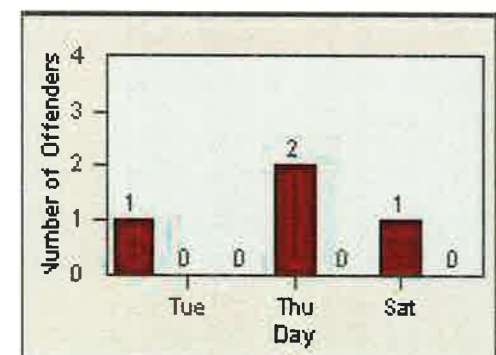

Redflex Redlight Offender Statistics

CONTRACT: Del Mar
DATE FROM: 01-Jul-2014

LOCATION: DLM-CAVV-03 Camino Del Mar / Via de la Valle - NorthBound
DATE TO: 31-Jul-2014

LANE 1

LANE 2

LANE 3