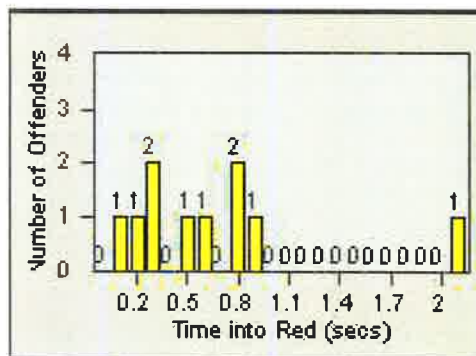

Redflex Redlight Offender Statistics

CONTRACT: Del Mar
DATE FROM: 01-Jul-2014

LOCATION: DLM-CAVV-01 Camino Del Mar
DATE TO: 31-Jul-2014

LANE 1

LANE 2

LANE 3