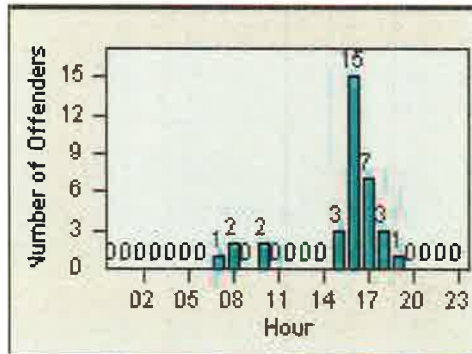

Redflex Redlight Offender Statistics

CONTRACT: Del Mar

LOCATION: DLM-CAHE-01 Camino Del Mar

DATE FROM: 01-Jul-2014

DATE TO: 31-Jul-2014

LANE 1