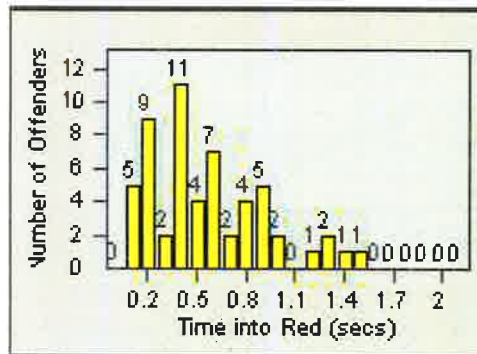

Redflex Redlight Offender Statistics

CONTRACT: Del Mar

LOCATION: DLM-CAHE-01 Camino Del Mar

DATE FROM: 01-Jul-2014

DATE TO: 31-Jul-2014

LANE 1

LANE 2

LANE 3