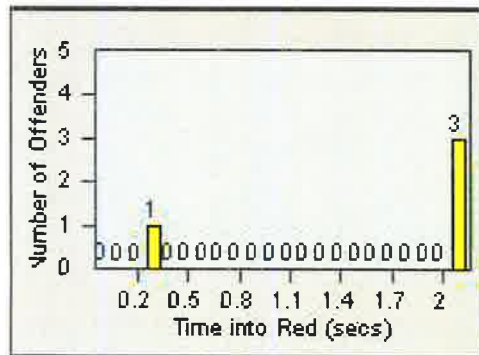

Redflex Redlight Offender Statistics

CONTRACT: Del Mar
DATE FROM: 01-Jul-2014

LOCATION: DLM-CAVV-03 Camino Del Mar / Via de la Valle - NorthBound
DATE TO: 31-Jul-2014

LANE 1

LANE 2

LANE 3