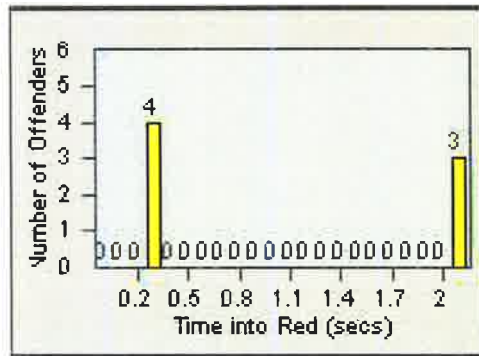

Redflex Redlight Offender Statistics

CONTRACT: Del Mar

LOCATION: DLM-CAVV-03 Camino Del Mar / Via de la Valle - NorthBound

DATE FROM: 01-Jul-2014

DATE TO: 31-Jul-2014

LANE TOTAL