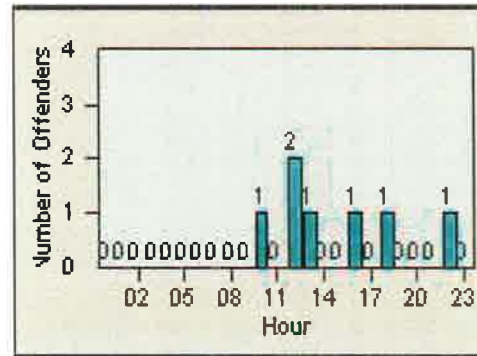

# Redflex Redlight Offender Statistics

CONTRACT: Del Mar

LOCATION: DLM-CAVV-03 Camino Del Mar / Via de la Valle - NorthBound

DATE FROM: 01-Jul-2014

DATE TO: 31-Jul-2014

## LANE TOTAL