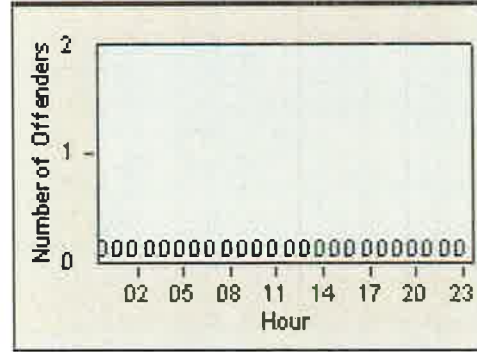

# Redflex Redlight Offender Statistics

CONTRACT: Del Mar

LOCATION: DLM-CAVV-03 Camino Del Mar / Via de la Valle - NorthBound

DATE FROM: 01-Jul-2014

DATE TO: 31-Jul-2014