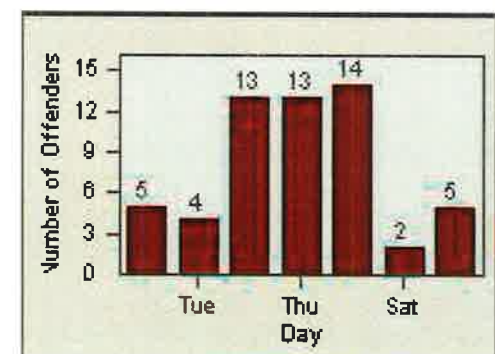

Redflex Redlight Offender Statistics

CONTRACT: Del Mar

LOCATION: DLM-CAHE-01 Camino Del Mar

DATE FROM: 01-Jul-2014

DATE TO: 31-Jul-2014

LANE 1

LANE 2

LANE 3