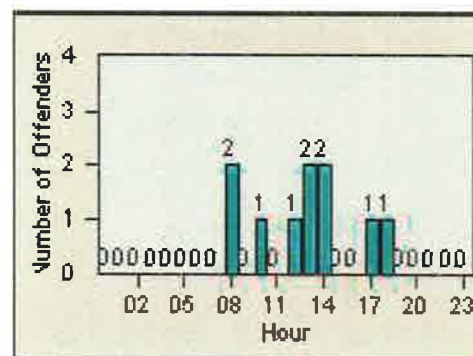

Redflex Redlight Offender Statistics

CONTRACT: Del Mar
DATE FROM: 01-Jul-2014

LOCATION: DLM-CAVV-01 Camino Del Mar
DATE TO: 31-Jul-2014

LANE 1

LANE 2

LANE 3