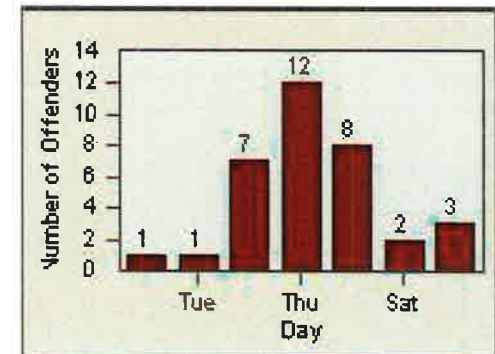

Redflex Redlight Offender Statistics

CONTRACT: Del Mar

LOCATION: DLM-CAHE-01 Camino Del Mar

DATE FROM: 01-Jul-2014

DATE TO: 31-Jul-2014

LANE 1