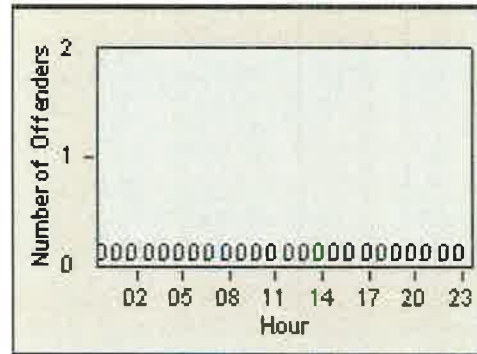

# Redflex Redlight Offender Statistics

CONTRACT: Del Mar

LOCATION: DLM-CAVV-03 Camino Del Mar / Via de la Valle - NorthBound

DATE FROM: 01-Jul-2014

DATE TO: 31-Jul-2014