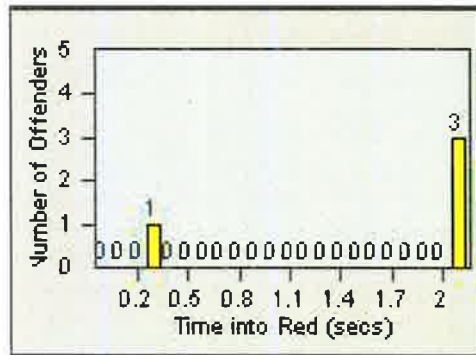

Redflex Redlight Offender Statistics

CONTRACT: Del Mar
DATE FROM: 01-Jul-2014

LOCATION: DLM-CAVV-03 Camino Del Mar / Via de la Valle - NorthBound
DATE TO: 31-Jul-2014

LANE 1

LANE 2

LANE 3