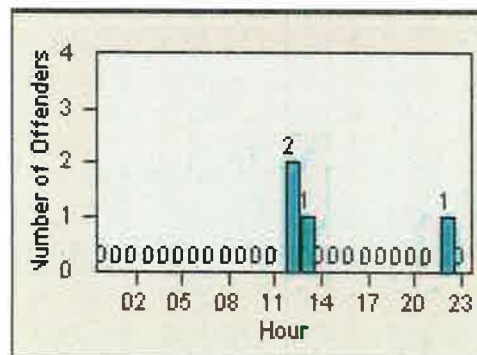

Redflex Redlight Offender Statistics

CONTRACT: Del Mar
DATE FROM: 01-Jul-2014

LOCATION: DLM-CAVV-03 Camino Del Mar / Via de la Valle - NorthBound
DATE TO: 31-Jul-2014

LANE 1

LANE 2

LANE 3