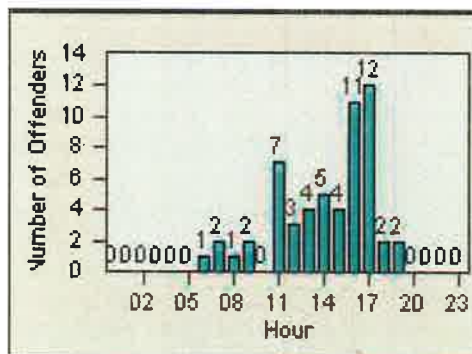

Redflex Redlight Offender Statistics

CONTRACT: Del Mar

LOCATION: DLM-CAHE-01 Camino Del Mar

DATE FROM: 01-Jul-2014

DATE TO: 31-Jul-2014

LANE 1

LANE 2

LANE 3