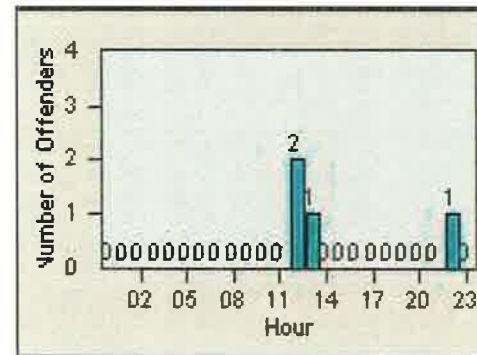

Redflex Redlight Offender Statistics

CONTRACT: Del Mar
DATE FROM: 01-Jul-2014

LOCATION: DLM-CAVV-03 Camino Del Mar / Via de la Valle - NorthBound
DATE TO: 31-Jul-2014

LANE 1

LANE 2

LANE 3