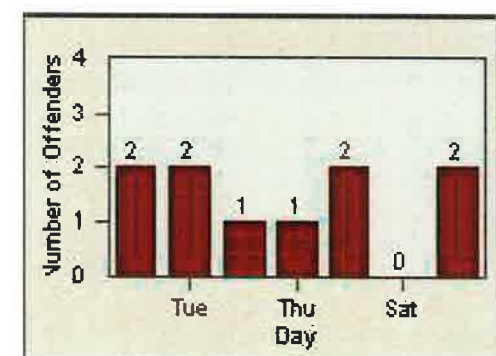

Redflex Redlight Offender Statistics

CONTRACT: Del Mar
DATE FROM: 01-Jul-2014

LOCATION: DLM-CAVV-01 Camino Del Mar
DATE TO: 31-Jul-2014

LANE 1

LANE 2

LANE 3