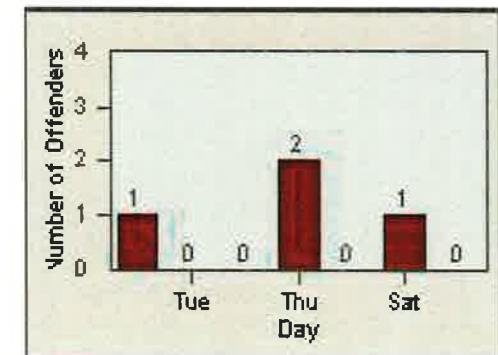

Redflex Redlight Offender Statistics

CONTRACT: Del Mar
DATE FROM: 01-Jul-2014

LOCATION: DLM-CAVV-03 Camino Del Mar / Via de la Valle - NorthBound
DATE TO: 31-Jul-2014

LANE 1

LANE 2

LANE 3