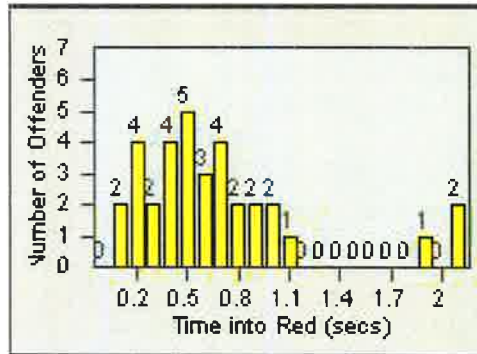

Redflex Redlight Offender Statistics

CONTRACT: Del Mar

LOCATION: DLM-CAHE-01 Camino Del Mar

DATE FROM: 01-Jul-2014

DATE TO: 31-Jul-2014

LANE 1