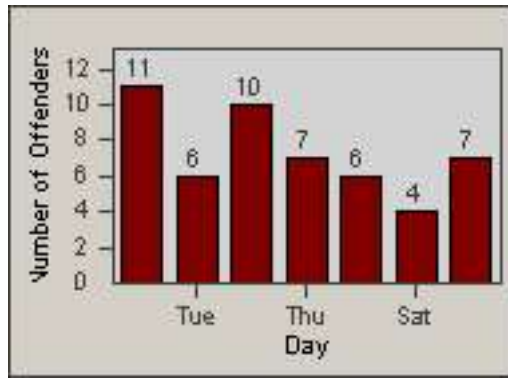

Redflex Redlight Offender Statistics

CONTRACT: Del Mar
 DATE FROM: 01-Aug-2015

LOCATION: DLM-CAHE-01 Camino Del Mar
 DATE TO: 31-Aug-2015

LANE 1

LANE 2

LANE 3

Redflex Redlight Offender Statistics

CONTRACT: Del Mar **LOCATION:** DLM-CAHE-01 Camino Del Mar
DATE FROM: 01-Aug-2015 **DATE TO:** 31-Aug-2015

LANE TOTAL

Redflex Redlight Offender Statistics

CONTRACT: Del Mar LOCATION: DLM-CAVV-01 Camino Del Mar
 DATE FROM: 01-Aug-2015 DATE TO: 31-Aug-2015

LANE 1

LANE 2

LANE 3

Redflex Redlight Offender Statistics

CONTRACT: Del Mar **LOCATION:** DLM-CAVV-01 Camino Del Mar
DATE FROM: 01-Aug-2015 **DATE TO:** 31-Aug-2015