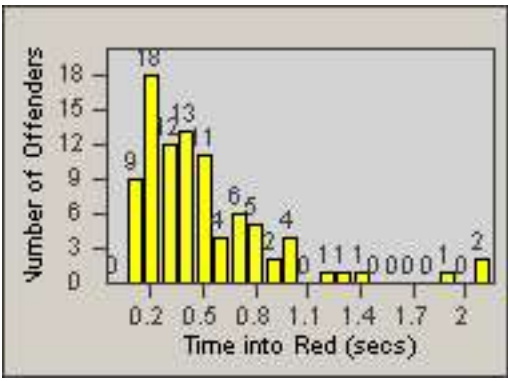

Redflex Redlight Offender Statistics

CONTRACT: Del Mar
 DATE FROM: 01-Aug-2015

LOCATION: DLM-CAHE-01 Camino Del Mar
 DATE TO: 31-Aug-2015

LANE 1

LANE 2

LANE 3

Redflex Redlight Offender Statistics

CONTRACT: Del Mar **LOCATION:** DLM-CAHE-01 Camino Del Mar
DATE FROM: 01-Aug-2015 **DATE TO:** 31-Aug-2015

LANE TOTAL

Redflex Redlight Offender Statistics

CONTRACT: Del Mar LOCATION: DLM-CAVV-01 Camino Del Mar
 DATE FROM: 01-Aug-2015 DATE TO: 31-Aug-2015

LANE 1

LANE 2

LANE 3

Redflex Redlight Offender Statistics

CONTRACT: Del Mar **LOCATION:** DLM-CAVV-01 Camino Del Mar
DATE FROM: 01-Aug-2015 **DATE TO:** 31-Aug-2015