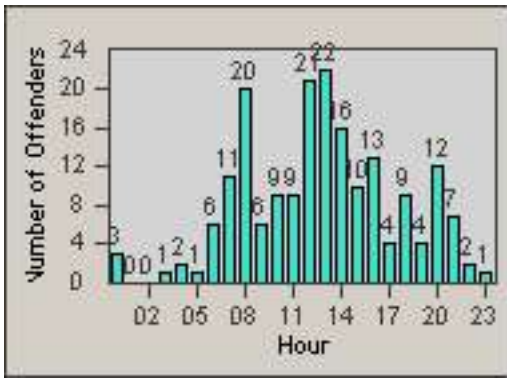

LANE TOTAL

Redflex Redlight Offender Statistics

CONTRACT: Del Mar LOCATION: DLM-CAVV-01 Camino Del Mar
 DATE FROM: 01-Aug-2015 DATE TO: 31-Aug-2015

LANE 1

LANE 2

LANE 3

Redflex Redlight Offender Statistics

CONTRACT: Del Mar **LOCATION:** DLM-CAVV-01 Camino Del Mar
DATE FROM: 01-Aug-2015 **DATE TO:** 31-Aug-2015

LANE TOTAL

Redflex Redlight Offender Statistics

CONTRACT: Del Mar LOCATION: DLM-CAVV-03 Camino Del Mar / Via de la Valle - NorthBound
 DATE FROM: 01-Aug-2015 DATE TO: 31-Aug-2015

LANE 1

LANE 2

LANE 3

Redflex Redlight Offender Statistics