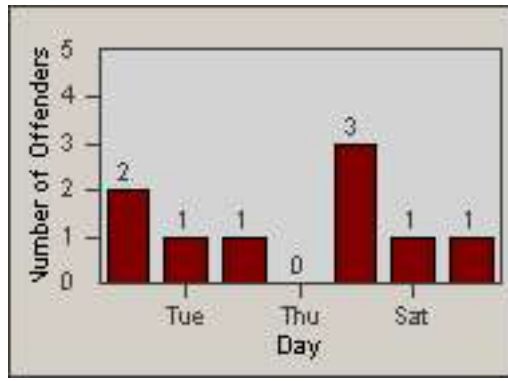

LANE TOTAL

Redflex Redlight Offender Statistics

CONTRACT: Del Mar LOCATION: DLM-CAVV-01 Camino Del Mar
 DATE FROM: 01-Aug-2015 DATE TO: 31-Aug-2015

LANE 1

LANE 2

LANE 3

Redflex Redlight Offender Statistics

CONTRACT: Del Mar **LOCATION:** DLM-CAVV-01 Camino Del Mar
DATE FROM: 01-Aug-2015 **DATE TO:** 31-Aug-2015

LANE TOTAL

Redflex Redlight Offender Statistics

CONTRACT: Del Mar LOCATION: DLM-CAVV-03 Camino Del Mar / Via de la Valle - NorthBound
 DATE FROM: 01-Aug-2015 DATE TO: 31-Aug-2015

LANE 1

LANE 2

LANE 3

Redflex Redlight Offender Statistics