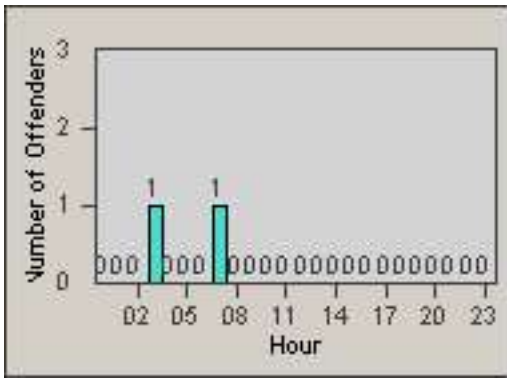

LANE TOTAL

Redflex Redlight Offender Statistics

CONTRACT: Del Mar LOCATION: DLM-CAVV-03 Camino Del Mar / Via de la Valle - NorthBound
 DATE FROM: 01-Aug-2015 DATE TO: 31-Aug-2015

LANE 1

LANE 2

LANE 3

Redflex Redlight Offender Statistics