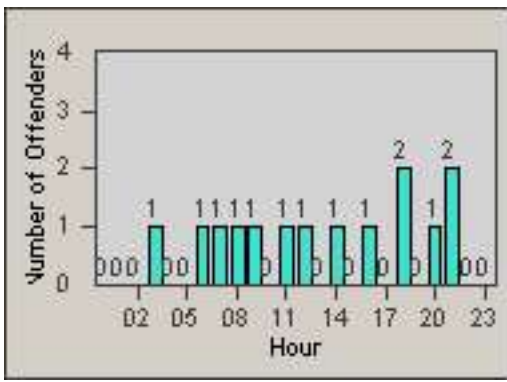

LANE TOTAL

Redflex Redlight Offender Statistics

CONTRACT: Del Mar LOCATION: DLM-CAVV-01 Camino Del Mar
 DATE FROM: 01-Aug-2015 DATE TO: 31-Aug-2015

LANE 1

LANE 2

LANE 3

Redflex Redlight Offender Statistics

CONTRACT: Del Mar **LOCATION:** DLM-CAVV-01 Camino Del Mar
DATE FROM: 01-Aug-2015 **DATE TO:** 31-Aug-2015

LANE TOTAL

Redflex Redlight Offender Statistics

CONTRACT: Del Mar LOCATION: DLM-CAVV-03 Camino Del Mar / Via de la Valle - NorthBound
 DATE FROM: 01-Aug-2015 DATE TO: 31-Aug-2015

LANE 1

LANE 2

LANE 3

Redflex Redlight Offender Statistics