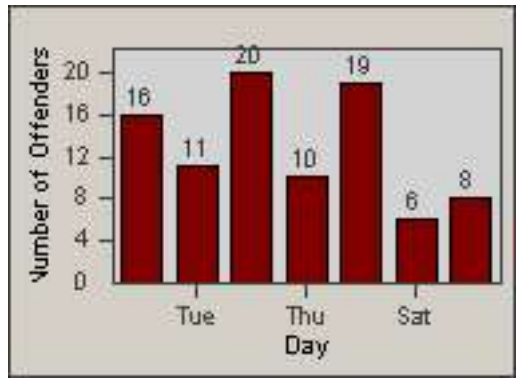

Redflex Redlight Offender Statistics

CONTRACT: Del Mar
 DATE FROM: 01-Aug-2015

LOCATION: DLM-CAHE-01 Camino Del Mar
 DATE TO: 31-Aug-2015

LANE 1

LANE 2

LANE 3

Redflex Redlight Offender Statistics

CONTRACT: Del Mar **LOCATION:** DLM-CAHE-01 Camino Del Mar
DATE FROM: 01-Aug-2015 **DATE TO:** 31-Aug-2015

LANE TOTAL

Redflex Redlight Offender Statistics

CONTRACT: Del Mar LOCATION: DLM-CAVV-01 Camino Del Mar
 DATE FROM: 01-Aug-2015 DATE TO: 31-Aug-2015

LANE 1

LANE 2

LANE 3

Redflex Redlight Offender Statistics

CONTRACT: Del Mar **LOCATION:** DLM-CAVV-01 Camino Del Mar
DATE FROM: 01-Aug-2015 **DATE TO:** 31-Aug-2015