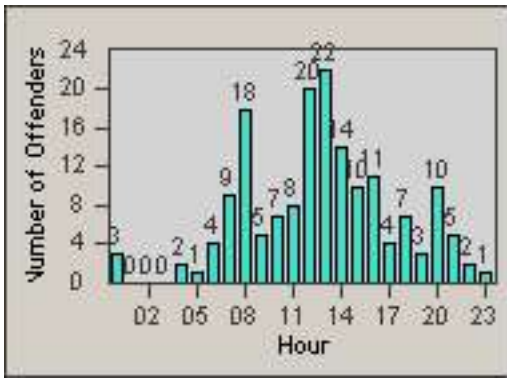

LANE TOTAL

Redflex Redlight Offender Statistics

CONTRACT: Del Mar LOCATION: DLM-CAVV-01 Camino Del Mar
 DATE FROM: 01-Aug-2015 DATE TO: 31-Aug-2015

LANE 1

LANE 2

LANE 3

Redflex Redlight Offender Statistics

CONTRACT: Del Mar **LOCATION:** DLM-CAVV-01 Camino Del Mar
DATE FROM: 01-Aug-2015 **DATE TO:** 31-Aug-2015

LANE TOTAL

Redflex Redlight Offender Statistics

CONTRACT: Del Mar LOCATION: DLM-CAVV-03 Camino Del Mar / Via de la Valle - NorthBound
 DATE FROM: 01-Aug-2015 DATE TO: 31-Aug-2015

LANE 1

LANE 2

LANE 3

Redflex Redlight Offender Statistics