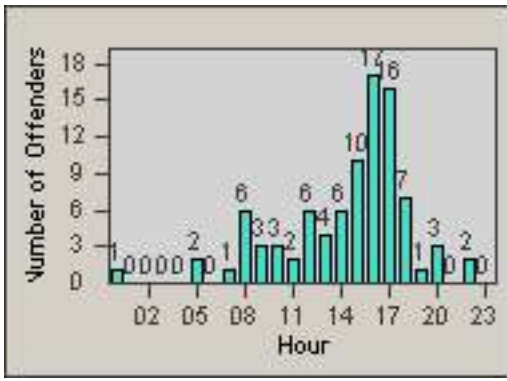

Redflex Redlight Offender Statistics

CONTRACT: Del Mar
 DATE FROM: 01-Aug-2015

LOCATION: DLM-CAHE-01 Camino Del Mar
 DATE TO: 31-Aug-2015

LANE 1

LANE 2

LANE 3

Redflex Redlight Offender Statistics

CONTRACT: Del Mar **LOCATION:** DLM-CAHE-01 Camino Del Mar
DATE FROM: 01-Aug-2015 **DATE TO:** 31-Aug-2015

LANE TOTAL

Redflex Redlight Offender Statistics

CONTRACT: Del Mar LOCATION: DLM-CAVV-01 Camino Del Mar
 DATE FROM: 01-Aug-2015 DATE TO: 31-Aug-2015

LANE 1

LANE 2

LANE 3

Redflex Redlight Offender Statistics

CONTRACT: Del Mar **LOCATION:** DLM-CAVV-01 Camino Del Mar
DATE FROM: 01-Aug-2015 **DATE TO:** 31-Aug-2015