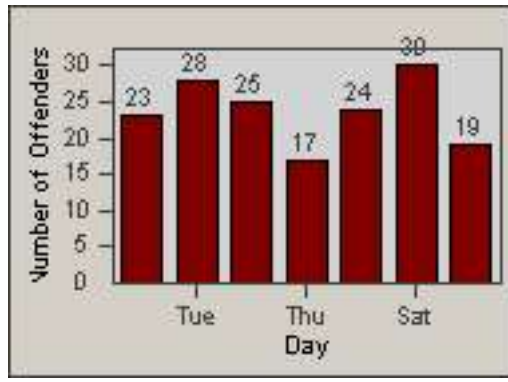

LANE TOTAL

Redflex Redlight Offender Statistics

CONTRACT: Del Mar LOCATION: DLM-CAVV-01 Camino Del Mar
 DATE FROM: 01-Aug-2015 DATE TO: 31-Aug-2015

LANE 1

LANE 2

LANE 3

Redflex Redlight Offender Statistics

CONTRACT: Del Mar **LOCATION:** DLM-CAVV-01 Camino Del Mar
DATE FROM: 01-Aug-2015 **DATE TO:** 31-Aug-2015