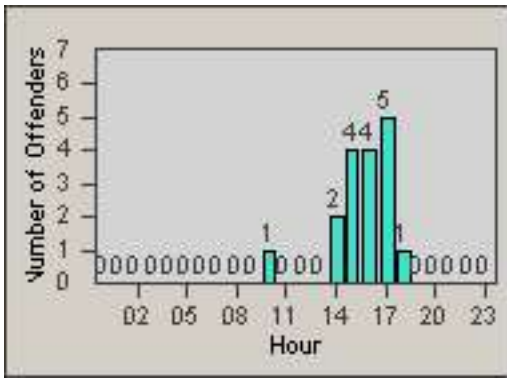

Redflex Redlight Offender Statistics

CONTRACT: Del Mar
 DATE FROM: 01-Aug-2015

LOCATION: DLM-CAHE-01 Camino Del Mar
 DATE TO: 31-Aug-2015

LANE 1

LANE 2

LANE 3

Redflex Redlight Offender Statistics

CONTRACT: Del Mar **LOCATION:** DLM-CAHE-01 Camino Del Mar
DATE FROM: 01-Aug-2015 **DATE TO:** 31-Aug-2015

LANE TOTAL

Redflex Redlight Offender Statistics

CONTRACT: Del Mar LOCATION: DLM-CAVV-01 Camino Del Mar
 DATE FROM: 01-Aug-2015 DATE TO: 31-Aug-2015

LANE 1

LANE 2

LANE 3

Redflex Redlight Offender Statistics

CONTRACT: Del Mar **LOCATION:** DLM-CAVV-01 Camino Del Mar
DATE FROM: 01-Aug-2015 **DATE TO:** 31-Aug-2015

LANE TOTAL

Redflex Redlight Offender Statistics

CONTRACT: Del Mar LOCATION: DLM-CAVV-03 Camino Del Mar / Via de la Valle - NorthBound
 DATE FROM: 01-Aug-2015 DATE TO: 31-Aug-2015

LANE 1

LANE 2

LANE 3

Redflex Redlight Offender Statistics