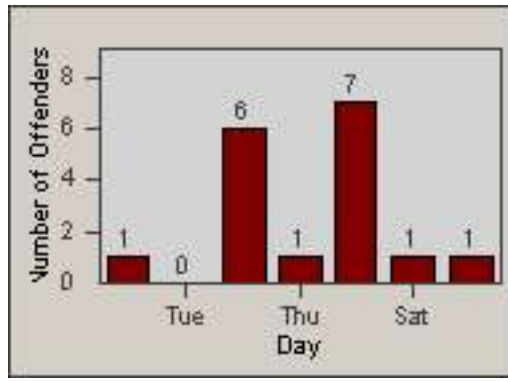

Redflex Redlight Offender Statistics

CONTRACT: Del Mar
 DATE FROM: 01-Aug-2015

LOCATION: DLM-CAHE-01 Camino Del Mar
 DATE TO: 31-Aug-2015

LANE 1

LANE 2

LANE 3

Redflex Redlight Offender Statistics

CONTRACT: Del Mar **LOCATION:** DLM-CAHE-01 Camino Del Mar
DATE FROM: 01-Aug-2015 **DATE TO:** 31-Aug-2015

LANE TOTAL

Redflex Redlight Offender Statistics

CONTRACT: Del Mar LOCATION: DLM-CAVV-01 Camino Del Mar
 DATE FROM: 01-Aug-2015 DATE TO: 31-Aug-2015

LANE 1

LANE 2

LANE 3

Redflex Redlight Offender Statistics

CONTRACT: Del Mar **LOCATION:** DLM-CAVV-01 Camino Del Mar
DATE FROM: 01-Aug-2015 **DATE TO:** 31-Aug-2015