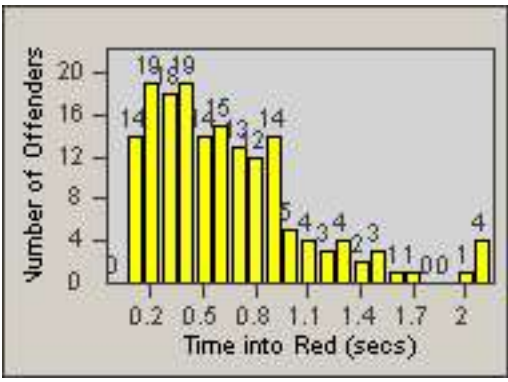

LANE TOTAL

Redflex Redlight Offender Statistics

CONTRACT: Del Mar LOCATION: DLM-CAVV-01 Camino Del Mar
 DATE FROM: 01-Aug-2015 DATE TO: 31-Aug-2015

LANE 1

LANE 2

LANE 3

Redflex Redlight Offender Statistics

CONTRACT: Del Mar **LOCATION:** DLM-CAVV-01 Camino Del Mar
DATE FROM: 01-Aug-2015 **DATE TO:** 31-Aug-2015

LANE TOTAL

Redflex Redlight Offender Statistics

CONTRACT: Del Mar LOCATION: DLM-CAVV-03 Camino Del Mar / Via de la Valle - NorthBound
 DATE FROM: 01-Aug-2015 DATE TO: 31-Aug-2015

LANE 1

LANE 2

LANE 3

Redflex Redlight Offender Statistics