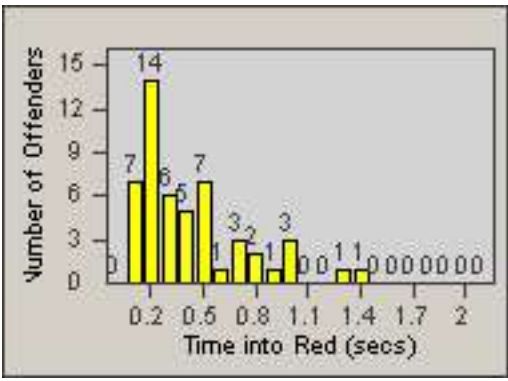

Redflex Redlight Offender Statistics

CONTRACT: Del Mar
 DATE FROM: 01-Aug-2015

LOCATION: DLM-CAHE-01 Camino Del Mar
 DATE TO: 31-Aug-2015

LANE 1

LANE 2

LANE 3

Redflex Redlight Offender Statistics

CONTRACT: Del Mar **LOCATION:** DLM-CAHE-01 Camino Del Mar
DATE FROM: 01-Aug-2015 **DATE TO:** 31-Aug-2015

LANE TOTAL

Redflex Redlight Offender Statistics

CONTRACT: Del Mar LOCATION: DLM-CAVV-01 Camino Del Mar
 DATE FROM: 01-Aug-2015 DATE TO: 31-Aug-2015

LANE 1

LANE 2

LANE 3

Redflex Redlight Offender Statistics

CONTRACT: Del Mar **LOCATION:** DLM-CAVV-01 Camino Del Mar
DATE FROM: 01-Aug-2015 **DATE TO:** 31-Aug-2015