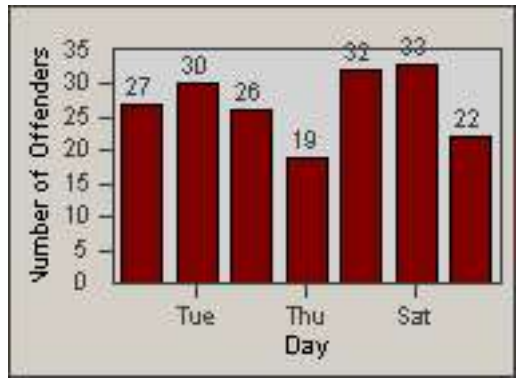

Redflex Redlight Offender Statistics

CONTRACT: Del Mar   **LOCATION:** DLM-CAVV-01 Camino Del Mar
DATE FROM: 01-Aug-2015   **DATE TO:** 31-Aug-2015

LANE TOTAL