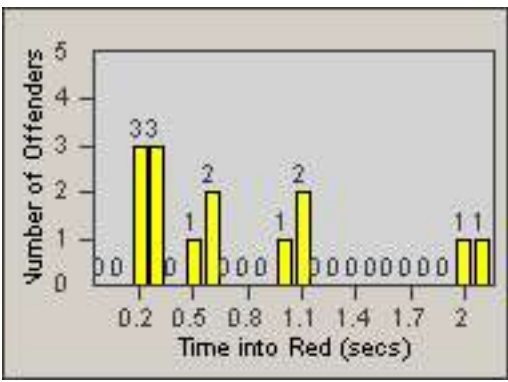

LANE TOTAL

Redflex Redlight Offender Statistics

CONTRACT: Del Mar LOCATION: DLM-CAVV-01 Camino Del Mar
 DATE FROM: 01-Aug-2015 DATE TO: 31-Aug-2015

LANE 1

LANE 2

LANE 3

Redflex Redlight Offender Statistics

CONTRACT: Del Mar **LOCATION:** DLM-CAVV-01 Camino Del Mar
DATE FROM: 01-Aug-2015 **DATE TO:** 31-Aug-2015

LANE TOTAL

Redflex Redlight Offender Statistics

CONTRACT: Del Mar LOCATION: DLM-CAVV-03 Camino Del Mar / Via de la Valle - NorthBound
 DATE FROM: 01-Aug-2015 DATE TO: 31-Aug-2015

LANE 1

LANE 2

LANE 3

Redflex Redlight Offender Statistics