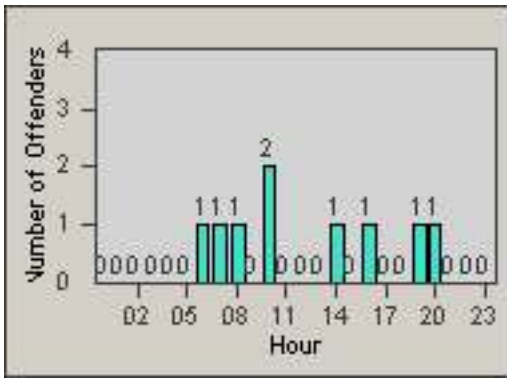

LANE TOTAL

Redflex Redlight Offender Statistics

CONTRACT: Del Mar LOCATION: DLM-CAVV-01 Camino Del Mar
 DATE FROM: 01-Aug-2015 DATE TO: 31-Aug-2015

LANE 1

LANE 2

LANE 3

Redflex Redlight Offender Statistics

CONTRACT: Del Mar **LOCATION:** DLM-CAVV-01 Camino Del Mar
DATE FROM: 01-Aug-2015 **DATE TO:** 31-Aug-2015

LANE TOTAL

Redflex Redlight Offender Statistics

CONTRACT: Del Mar LOCATION: DLM-CAVV-03 Camino Del Mar / Via de la Valle - NorthBound
 DATE FROM: 01-Aug-2015 DATE TO: 31-Aug-2015

LANE 1

LANE 2

LANE 3

Redflex Redlight Offender Statistics