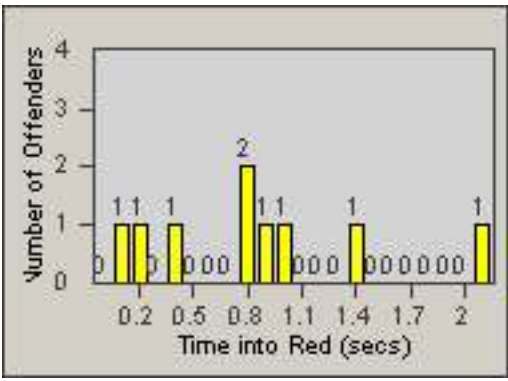

LANE TOTAL

Redflex Redlight Offender Statistics

CONTRACT: Del Mar LOCATION: DLM-CAVV-01 Camino Del Mar
 DATE FROM: 01-Aug-2015 DATE TO: 31-Aug-2015

LANE 1

LANE 2

LANE 3

Redflex Redlight Offender Statistics

CONTRACT: Del Mar **LOCATION:** DLM-CAVV-01 Camino Del Mar
DATE FROM: 01-Aug-2015 **DATE TO:** 31-Aug-2015

LANE TOTAL

Redflex Redlight Offender Statistics

CONTRACT: Del Mar LOCATION: DLM-CAVV-03 Camino Del Mar / Via de la Valle - NorthBound
 DATE FROM: 01-Aug-2015 DATE TO: 31-Aug-2015

LANE 1

LANE 2

LANE 3

Redflex Redlight Offender Statistics