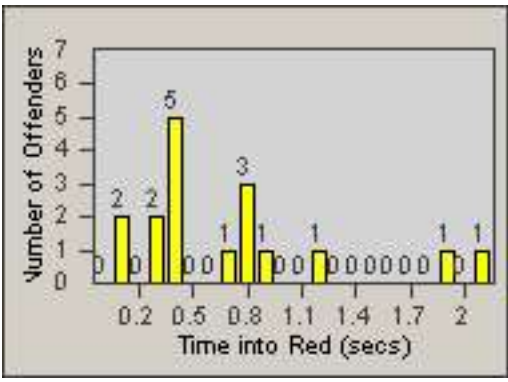

Redflex Redlight Offender Statistics

CONTRACT: Del Mar
 DATE FROM: 01-Aug-2015

LOCATION: DLM-CAHE-01 Camino Del Mar
 DATE TO: 31-Aug-2015

LANE 1

LANE 2

LANE 3

Redflex Redlight Offender Statistics

CONTRACT: Del Mar **LOCATION:** DLM-CAHE-01 Camino Del Mar
DATE FROM: 01-Aug-2015 **DATE TO:** 31-Aug-2015

LANE TOTAL

Redflex Redlight Offender Statistics

CONTRACT: Del Mar LOCATION: DLM-CAVV-01 Camino Del Mar
 DATE FROM: 01-Aug-2015 DATE TO: 31-Aug-2015

LANE 1

LANE 2

LANE 3

Redflex Redlight Offender Statistics

CONTRACT: Del Mar **LOCATION:** DLM-CAVV-01 Camino Del Mar
DATE FROM: 01-Aug-2015 **DATE TO:** 31-Aug-2015