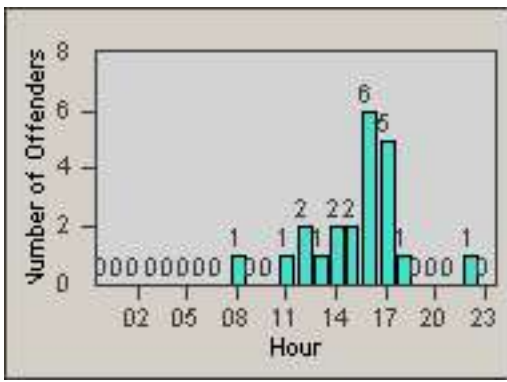

Redflex Redlight Offender Statistics

CONTRACT: Del Mar
 DATE FROM: 01-Aug-2015

LOCATION: DLM-CAHE-01 Camino Del Mar
 DATE TO: 31-Aug-2015

LANE 1

LANE 2

LANE 3

Redflex Redlight Offender Statistics

CONTRACT: Del Mar **LOCATION:** DLM-CAHE-01 Camino Del Mar
DATE FROM: 01-Aug-2015 **DATE TO:** 31-Aug-2015

LANE TOTAL

Redflex Redlight Offender Statistics

CONTRACT: Del Mar LOCATION: DLM-CAVV-01 Camino Del Mar
 DATE FROM: 01-Aug-2015 DATE TO: 31-Aug-2015

LANE 1

LANE 2

LANE 3

Redflex Redlight Offender Statistics

CONTRACT: Del Mar **LOCATION:** DLM-CAVV-01 Camino Del Mar
DATE FROM: 01-Aug-2015 **DATE TO:** 31-Aug-2015

LANE TOTAL

Redflex Redlight Offender Statistics

CONTRACT: Del Mar LOCATION: DLM-CAVV-03 Camino Del Mar / Via de la Valle - NorthBound
 DATE FROM: 01-Aug-2015 DATE TO: 31-Aug-2015

LANE 1

LANE 2

LANE 3

Redflex Redlight Offender Statistics