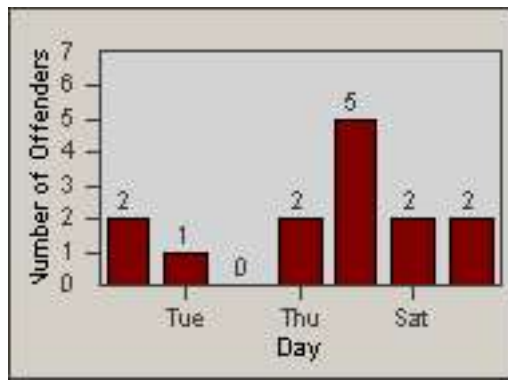

LANE TOTAL

Redflex Redlight Offender Statistics

CONTRACT: Del Mar LOCATION: DLM-CAVV-01 Camino Del Mar
 DATE FROM: 01-Aug-2015 DATE TO: 31-Aug-2015

LANE 1

LANE 2

LANE 3

Redflex Redlight Offender Statistics

CONTRACT: Del Mar **LOCATION:** DLM-CAVV-01 Camino Del Mar
DATE FROM: 01-Aug-2015 **DATE TO:** 31-Aug-2015

LANE TOTAL

Redflex Redlight Offender Statistics

CONTRACT: Del Mar LOCATION: DLM-CAVV-03 Camino Del Mar / Via de la Valle - NorthBound
 DATE FROM: 01-Aug-2015 DATE TO: 31-Aug-2015

LANE 1

LANE 2

LANE 3

Redflex Redlight Offender Statistics