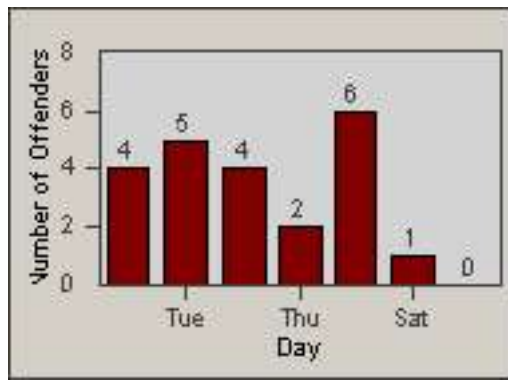

Redflex Redlight Offender Statistics

CONTRACT: Del Mar
 DATE FROM: 01-Aug-2015

LOCATION: DLM-CAHE-01 Camino Del Mar
 DATE TO: 31-Aug-2015

LANE 1

LANE 2

LANE 3

Redflex Redlight Offender Statistics

CONTRACT: Del Mar **LOCATION:** DLM-CAHE-01 Camino Del Mar
DATE FROM: 01-Aug-2015 **DATE TO:** 31-Aug-2015

LANE TOTAL

Redflex Redlight Offender Statistics

CONTRACT: Del Mar LOCATION: DLM-CAVV-01 Camino Del Mar
 DATE FROM: 01-Aug-2015 DATE TO: 31-Aug-2015

LANE 1

LANE 2

LANE 3

Redflex Redlight Offender Statistics

CONTRACT: Del Mar **LOCATION:** DLM-CAVV-01 Camino Del Mar
DATE FROM: 01-Aug-2015 **DATE TO:** 31-Aug-2015