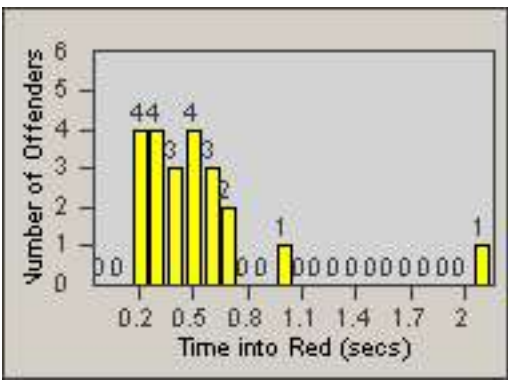

Redflex Redlight Offender Statistics

CONTRACT: Del Mar
 DATE FROM: 01-Aug-2015

LOCATION: DLM-CAHE-01 Camino Del Mar
 DATE TO: 31-Aug-2015

LANE 1

LANE 2

LANE 3

Redflex Redlight Offender Statistics

CONTRACT: Del Mar **LOCATION:** DLM-CAHE-01 Camino Del Mar
DATE FROM: 01-Aug-2015 **DATE TO:** 31-Aug-2015

LANE TOTAL

Redflex Redlight Offender Statistics

CONTRACT: Del Mar LOCATION: DLM-CAVV-01 Camino Del Mar
 DATE FROM: 01-Aug-2015 DATE TO: 31-Aug-2015

LANE 1

LANE 2

LANE 3

Redflex Redlight Offender Statistics

CONTRACT: Del Mar **LOCATION:** DLM-CAVV-01 Camino Del Mar
DATE FROM: 01-Aug-2015 **DATE TO:** 31-Aug-2015