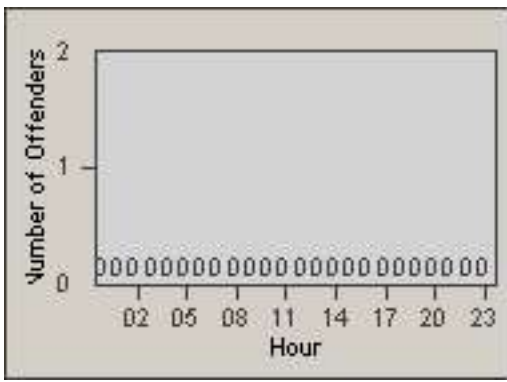

LANE TOTAL

Redflex Redlight Offender Statistics

CONTRACT: Del Mar LOCATION: DLM-CAVV-03 Camino Del Mar / Via de la Valle - NorthBound
 DATE FROM: 01-Aug-2015 DATE TO: 31-Aug-2015

LANE 1

LANE 2

LANE 3

Redflex Redlight Offender Statistics