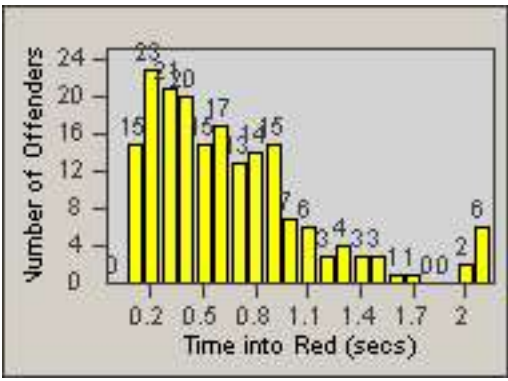

LANE TOTAL

Redflex Redlight Offender Statistics

CONTRACT: Del Mar LOCATION: DLM-CAVV-01 Camino Del Mar
 DATE FROM: 01-Aug-2015 DATE TO: 31-Aug-2015

LANE 1

LANE 2

LANE 3

Redflex Redlight Offender Statistics

CONTRACT: Del Mar **LOCATION:** DLM-CAVV-01 Camino Del Mar
DATE FROM: 01-Aug-2015 **DATE TO:** 31-Aug-2015

LANE TOTAL

Redflex Redlight Offender Statistics

CONTRACT: Del Mar LOCATION: DLM-CAVV-03 Camino Del Mar / Via de la Valle - NorthBound
 DATE FROM: 01-Aug-2015 DATE TO: 31-Aug-2015

LANE 1

LANE 2

LANE 3

Redflex Redlight Offender Statistics