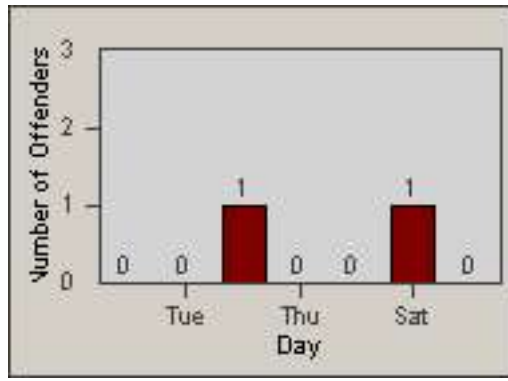

LANE TOTAL

Redflex Redlight Offender Statistics

CONTRACT: Del Mar LOCATION: DLM-CAVV-03 Camino Del Mar / Via de la Valle - NorthBound
 DATE FROM: 01-Aug-2015 DATE TO: 31-Aug-2015

LANE 1

LANE 2

LANE 3

Redflex Redlight Offender Statistics