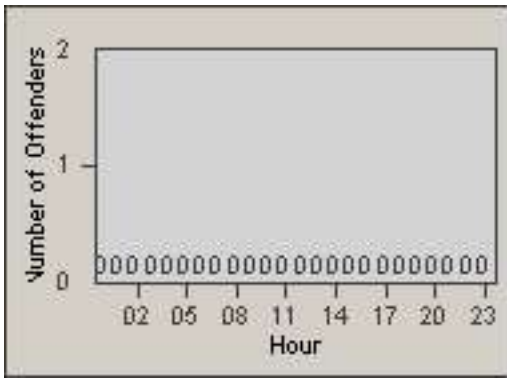

LANE TOTAL

Redflex Redlight Offender Statistics

CONTRACT: Del Mar LOCATION: DLM-CAVV-03 Camino Del Mar / Via de la Valle - NorthBound
 DATE FROM: 01-Aug-2015 DATE TO: 31-Aug-2015

LANE 1

LANE 2

LANE 3

Redflex Redlight Offender Statistics