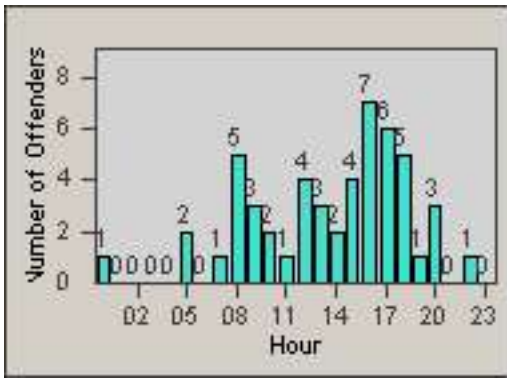

Redflex Redlight Offender Statistics

CONTRACT: Del Mar
 DATE FROM: 01-Aug-2015

LOCATION: DLM-CAHE-01 Camino Del Mar
 DATE TO: 31-Aug-2015

LANE 1

LANE 2

LANE 3

Redflex Redlight Offender Statistics

CONTRACT: Del Mar **LOCATION:** DLM-CAHE-01 Camino Del Mar
DATE FROM: 01-Aug-2015 **DATE TO:** 31-Aug-2015

LANE TOTAL

Redflex Redlight Offender Statistics

CONTRACT: Del Mar LOCATION: DLM-CAVV-01 Camino Del Mar
 DATE FROM: 01-Aug-2015 DATE TO: 31-Aug-2015

LANE 1

LANE 2

LANE 3

Redflex Redlight Offender Statistics

CONTRACT: Del Mar **LOCATION:** DLM-CAVV-01 Camino Del Mar
DATE FROM: 01-Aug-2015 **DATE TO:** 31-Aug-2015

LANE TOTAL

Redflex Redlight Offender Statistics

CONTRACT: Del Mar LOCATION: DLM-CAVV-03 Camino Del Mar / Via de la Valle - NorthBound
 DATE FROM: 01-Aug-2015 DATE TO: 31-Aug-2015

LANE 1

LANE 2

LANE 3

Redflex Redlight Offender Statistics