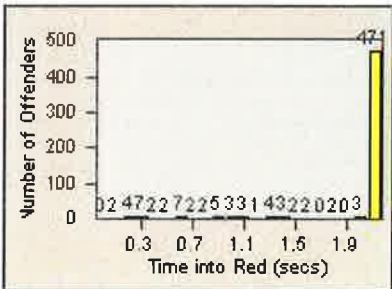

# Redflex Redlight Offender Statistics

CONTRACT: Elk Grove

LOCATION: ELK-FRLA-01R Franklin Blvd and Laguna Blvd

DATE FROM: 01-Jun-2016

DATE TO: 30-Jun-2016

LANE 4

LANE 5

LANE 6