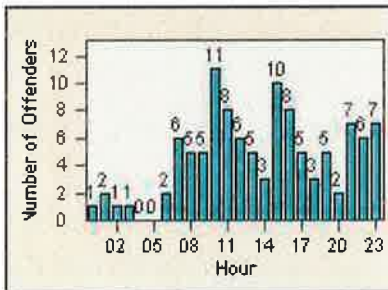

Redflex Redlight Offender Statistics

CONTRACT: Elk Grove

LOCATION: ELK-LALS-01 Laguna Blvd and Laguna Springs Dr

DATE FROM: 01-Jun-2016

DATE TO: 30-Jun-2016

LANE 4

LANE 5

LANE 6