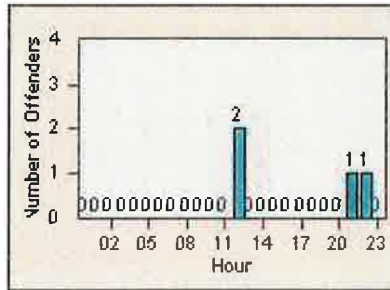

Redflex Redlight Offender Statistics

CONTRACT: Elk Grove

LOCATION: ELK-BRLA-01R Bruceville Rd and Laguna Blvd

DATE FROM: 01-Jun-2016

DATE TO: 30-Jun-2016

LANE 4