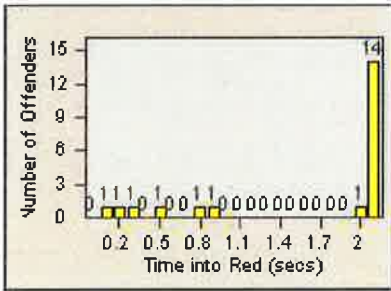

# Redflex Redlight Offender Statistics

CONTRACT: Elk Grove

LOCATION: ELK-BOEG-01 Bond Road and Elk Grove-Florin Road

DATE FROM: 01-Jun-2016

DATE TO: 30-Jun-2016

LANE 1

LANE 2

LANE 3