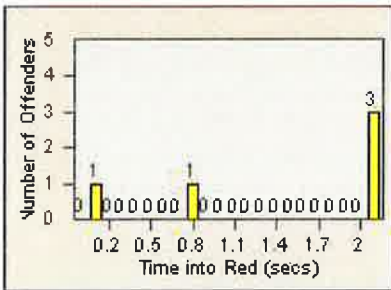

Redflex Redlight Offender Statistics

CONTRACT: Elk Grove

LOCATION: ELK-FRLA-01R Franklin Blvd and Laguna Blvd

DATE FROM: 01-Jun-2016

DATE TO: 30-Jun-2016

LANE 1

LANE 2

LANE 3