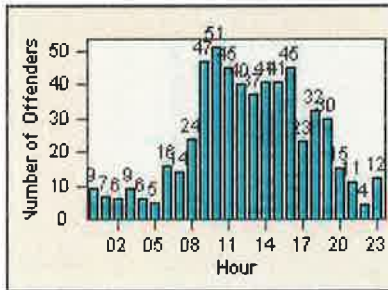

# Redflex Redlight Offender Statistics

CONTRACT: Elk Grove

LOCATION: ELK-EGBR-01 Elk Grove Blvd and Bruceville Rd

DATE FROM: 01-Jun-2016

DATE TO: 30-Jun-2016

LANE 4

LANE 5

LANE 6