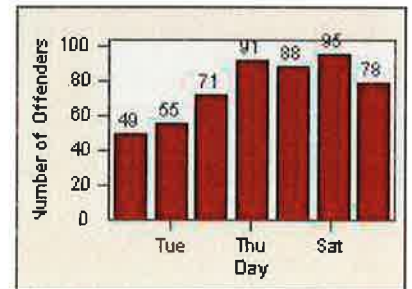

# Redflex Redlight Offender Statistics

CONTRACT: Elk Grove

LOCATION: ELK-FRLA-01R Franklin Blvd and Laguna Blvd

DATE FROM: 01-Jun-2016

DATE TO: 30-Jun-2016

LANE 4

LANE 5

LANE 6