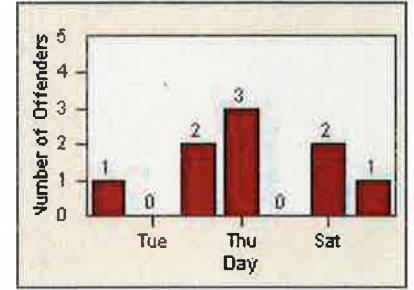

# Redflex Redlight Offender Statistics

CONTRACT: Elk Grove

LOCATION: ELK-EGBR-01 Elk Grove Blvd and Bruceville Rd

DATE FROM: 01-Jun-2016

DATE TO: 30-Jun-2016

LANE 4

LANE 5

LANE 6