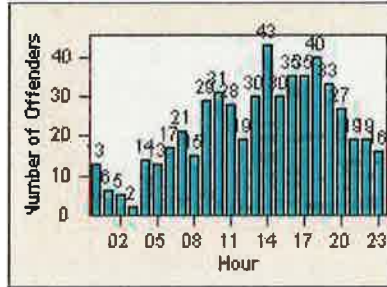

# Redflex Redlight Offender Statistics

CONTRACT: Elk Grove

LOCATION: ELK-FRLA-01R Franklin Blvd and Laguna Blvd

DATE FROM: 01-Jun-2016

DATE TO: 30-Jun-2016

## LANE TOTAL