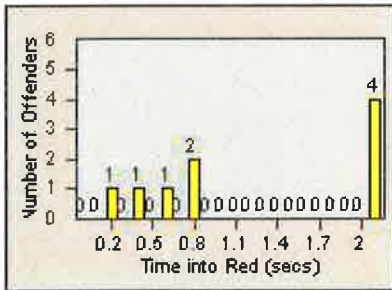

Redflex Redlight Offender Statistics

CONTRACT: Elk Grove

LOCATION: ELK-LALS-01 Laguna Blvd and Laguna Springs Dr

DATE FROM: 01-Jun-2016

DATE TO: 30-Jun-2016

LANE 4