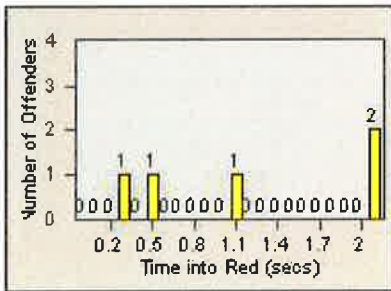

# Redflex Redlight Offender Statistics

CONTRACT: Elk Grove

LOCATION: ELK-EGBR-01 Elk Grove Blvd and Bruceville Rd

DATE FROM: 01-Jun-2016

DATE TO: 30-Jun-2016

LANE 4

LANE 5

LANE 6