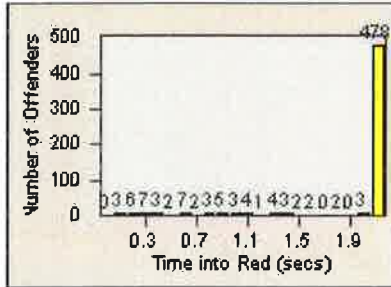

Redflex Redlight Offender Statistics

CONTRACT: Elk Grove

LOCATION: ELK-FRLA-01R Franklin Blvd and Laguna Blvd

DATE FROM: 01-Jun-2016

DATE TO: 30-Jun-2016

LANE TOTAL