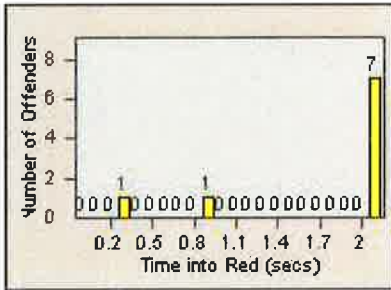

# Redflex Redlight Offender Statistics

CONTRACT: Elk Grove

LOCATION: ELK-EGBR-01 Elk Grove Blvd and Bruceville Rd

DATE FROM: 01-Jun-2016

DATE TO: 30-Jun-2016

LANE 4

LANE 5

LANE 6