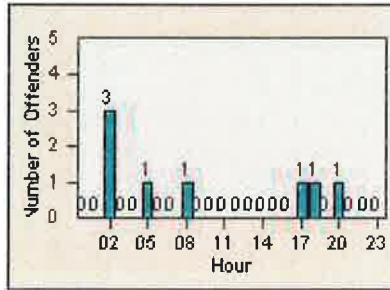

# Redflex Redlight Offender Statistics

CONTRACT: Elk Grove

LOCATION: ELK-FRLA-01R Franklin Blvd and Laguna Blvd

DATE FROM: 01-Jun-2016

DATE TO: 30-Jun-2016

LANE 4

LANE 5

LANE 6