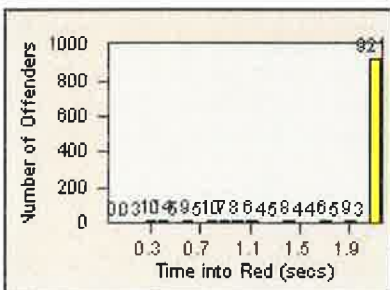

Redflex Redlight Offender Statistics

CONTRACT: Elk Grove

LOCATION: ELK-BRLA-01R Bruceville Rd and Laguna Blvd

DATE FROM: 01-Jun-2016

DATE TO: 30-Jun-2016

LANE 4

LANE 5

LANE 6