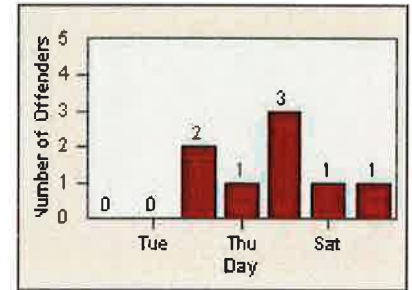

# Redflex Redlight Offender Statistics

CONTRACT: Elk Grove

LOCATION: ELK-FRLA-01R Franklin Blvd and Laguna Blvd

DATE FROM: 01-Jun-2016

DATE TO: 30-Jun-2016

LANE 4

LANE 5

LANE 6