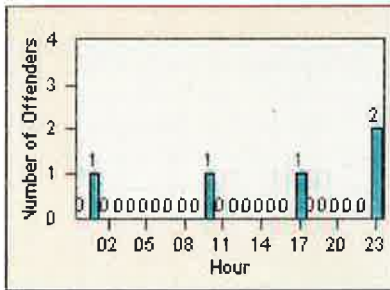

Redflex Redlight Offender Statistics

CONTRACT: Elk Grove

LOCATION: ELK-FRLA-01R Franklin Blvd and Laguna Blvd

DATE FROM: 01-Jun-2016

DATE TO: 30-Jun-2016

LANE 1

LANE 2

LANE 3