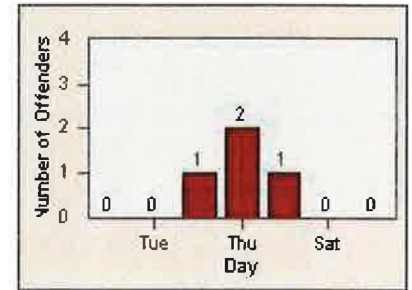

Redflex Redlight Offender Statistics

CONTRACT: Elk Grove

LOCATION: ELK-BRLA-01R Bruceville Rd and Laguna Blvd

DATE FROM: 01-Jun-2016

DATE TO: 30-Jun-2016

LANE 4