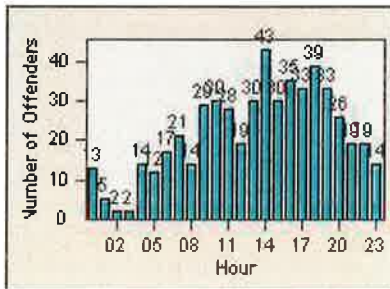

# Redflex Redlight Offender Statistics

CONTRACT: Elk Grove

LOCATION: ELK-FRLA-01R Franklin Blvd and Laguna Blvd

DATE FROM: 01-Jun-2016

DATE TO: 30-Jun-2016

LANE 4

LANE 5

LANE 6