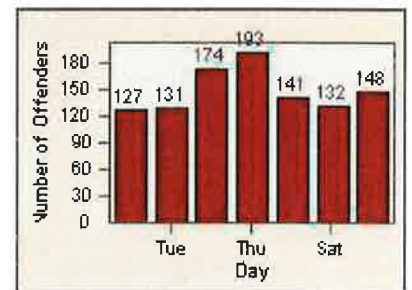

Redflex Redlight Offender Statistics

CONTRACT: Elk Grove

LOCATION: ELK-BRLA-01R Bruceville Rd and Laguna Blvd

DATE FROM: 01-Jun-2016

DATE TO: 30-Jun-2016

LANE 4

LANE 5

LANE 6