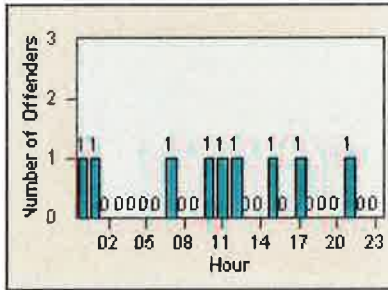

Redflex Redlight Offender Statistics

CONTRACT: Elk Grove

LOCATION: ELK-LALS-01 Laguna Blvd and Laguna Springs Dr

DATE FROM: 01-Jun-2016

DATE TO: 30-Jun-2016

LANE 4