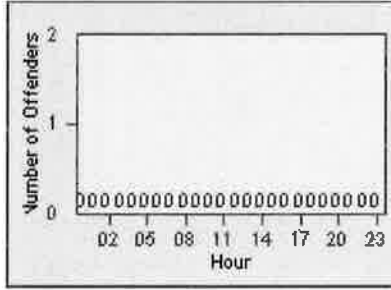

Redflex Redlight Offender Statistics

CONTRACT: Elk Grove

LOCATION: ELK-BRLA-01L Bruceville Rd and Laguna Blvd

DATE FROM: 01-Jun-2016

DATE TO: 30-Jun-2016

LANE TOTAL