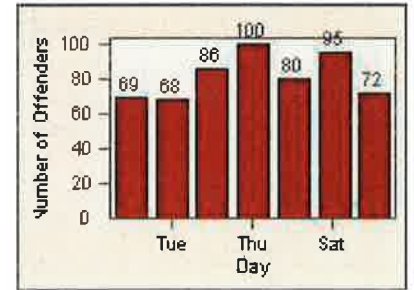

# Redflex Redlight Offender Statistics

CONTRACT: Elk Grove

LOCATION: ELK-EGBR-01 Elk Grove Blvd and Bruceville Rd

DATE FROM: 01-Jun-2016

DATE TO: 30-Jun-2016

LANE 4

LANE 5

LANE 6