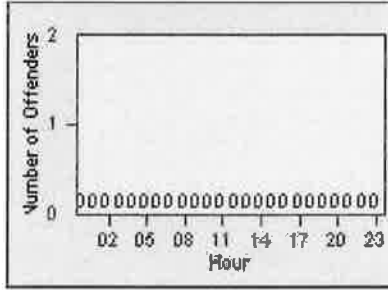

Redflex Redlight Offender Statistics

CONTRACT: Elk Grove

LOCATION: ELK-FRLA-01L Franklin Blvd and Laguna Blvd

DATE FROM: 01-Jun-2016

DATE TO: 30-Jun-2016

LANE TOTAL