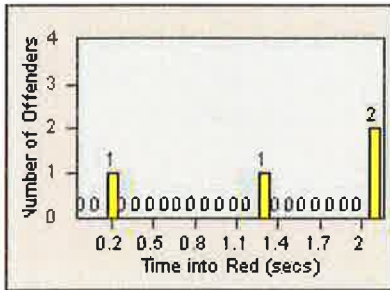

Redflex Redlight Offender Statistics

CONTRACT: Elk Grove

LOCATION: ELK-BRLA-01R Bruceville Rd and Laguna Blvd

DATE FROM: 01-Jun-2016

DATE TO: 30-Jun-2016

LANE 4