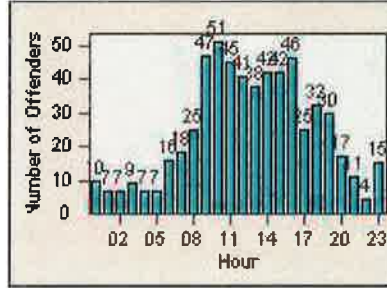

Redflex Redlight Offender Statistics

CONTRACT: Elk Grove

LOCATION: ELK-EGBR-01 Elk Grove Blvd and Bruceville Rd

DATE FROM: 01-Jun-2016

DATE TO: 30-Jun-2016

LANE TOTAL