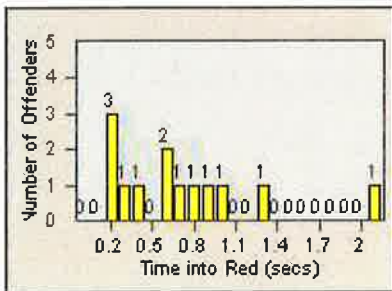

Redflex Redlight Offender Statistics

CONTRACT: Elk Grove

LOCATION: ELK-LALS-01 Laguna Blvd and Laguna Springs Dr

DATE FROM: 01-Jun-2016

DATE TO: 30-Jun-2016

LANE 4

LANE 5

LANE 6