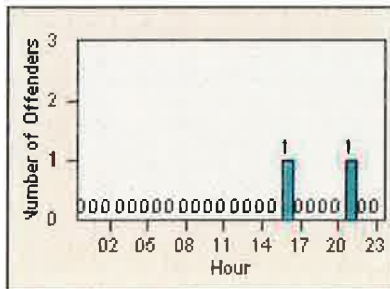

Redflex Redlight Offender Statistics

CONTRACT: Elk Grove

LOCATION: ELK-BRLA-01R Bruceville Rd and Laguna Blvd

DATE FROM: 01-Jun-2016

DATE TO: 30-Jun-2016

LANE 4

LANE 5

LANE 6