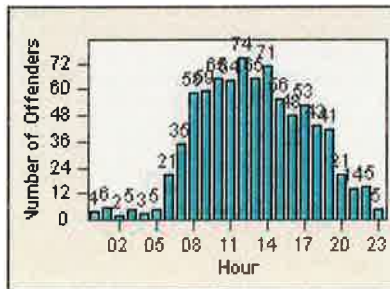

Redflex Redlight Offender Statistics

CONTRACT: Elk Grove
DATE FROM: 01-Jun-2016

LOCATION: ELK-BOEG-01 Bond Road and Elk Grove-Florin Road
DATE TO: 30-Jun-2016

LANE 4

LANE 5

LANE 6