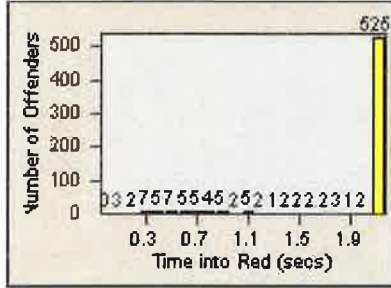

Redflex Redlight Offender Statistics

CONTRACT: Elk Grove

LOCATION: ELK-EGBR-01 Elk Grove Blvd and Bruceville Rd

DATE FROM: 01-Jun-2016

DATE TO: 30-Jun-2016

LANE TOTAL