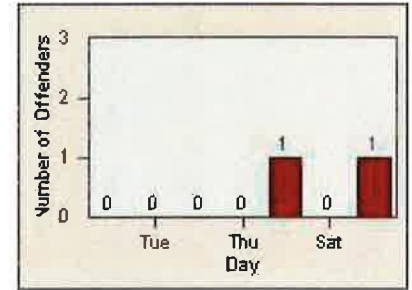

Redflex Redlight Offender Statistics

CONTRACT: Elk Grove
DATE FROM: 01-Jun-2016

LOCATION: ELK-BOEG-01 Bond Road and Elk Grove-Florin Road
DATE TO: 30-Jun-2016

LANE 4