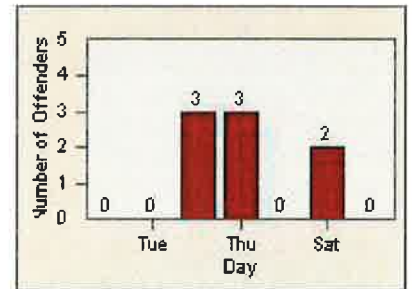

Redflex Redlight Offender Statistics

CONTRACT: Elk Grove

LOCATION: ELK-EGBR-01 Elk Grove Blvd and Bruceville Rd

DATE FROM: 01-Jun-2016

DATE TO: 30-Jun-2016

LANE 1

LANE 2

LANE 3