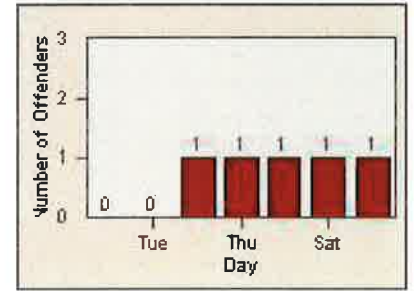

# Redflex Redlight Offender Statistics

CONTRACT: Elk Grove

LOCATION: ELK-EGBR-01 Elk Grove Blvd and Bruceville Rd

DATE FROM: 01-Jun-2016

DATE TO: 30-Jun-2016

LANE 4

LANE 5

LANE 6