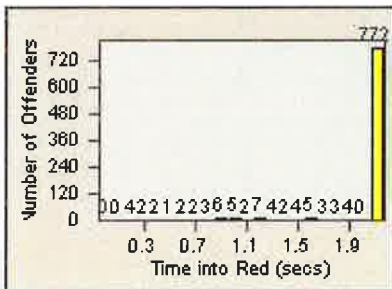

Redflex Redlight Offender Statistics

CONTRACT: Elk Grove
DATE FROM: 01-Jun-2016

LOCATION: ELK-BOEG-01 Bond Road and Elk Grove-Florin Road
DATE TO: 30-Jun-2016

LANE 4

LANE 5

LANE 6