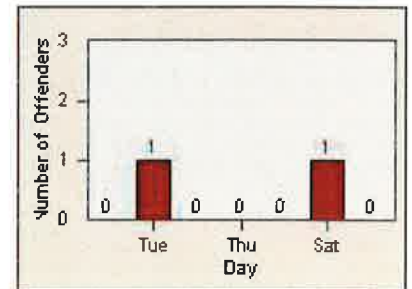

Redflex Redlight Offender Statistics

CONTRACT: Elk Grove

LOCATION: ELK-BRLA-01R Bruceville Rd and Laguna Blvd

DATE FROM: 01-Jun-2016

DATE TO: 30-Jun-2016

LANE 4

LANE 5

LANE 6