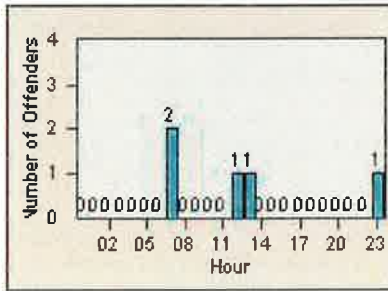

# Redflex Redlight Offender Statistics

CONTRACT: Elk Grove

LOCATION: ELK-EGBR-01 Elk Grove Blvd and Bruceville Rd

DATE FROM: 01-Jun-2016

DATE TO: 30-Jun-2016

LANE 4

LANE 5

LANE 6