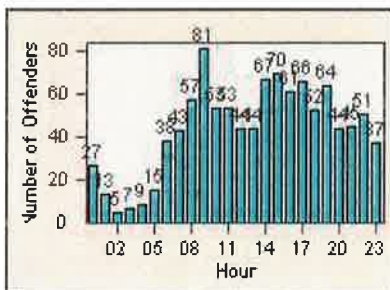

Redflex Redlight Offender Statistics

CONTRACT: Elk Grove

LOCATION: ELK-BRLA-01R Bruceville Rd and Laguna Blvd

DATE FROM: 01-Jun-2016

DATE TO: 30-Jun-2016

LANE 4

LANE 5

LANE 6