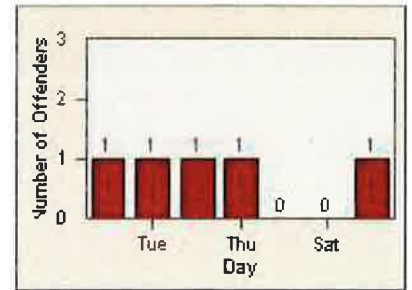

Redflex Redlight Offender Statistics

CONTRACT: Elk Grove

LOCATION: ELK-FRLA-01R Franklin Blvd and Laguna Blvd

DATE FROM: 01-Jun-2016

DATE TO: 30-Jun-2016

LANE 1

LANE 2

LANE 3