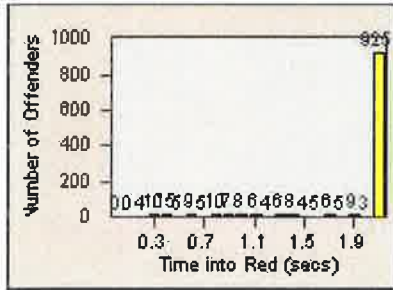

Redflex Redlight Offender Statistics

CONTRACT: Elk Grove

LOCATION: ELK-BRLA-01R Bruceville Rd and Laguna Blvd

DATE FROM: 01-Jun-2016

DATE TO: 30-Jun-2016

LANE TOTAL