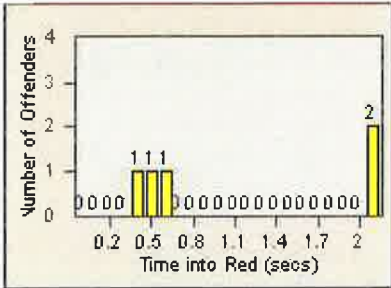

# Redflex Redlight Offender Statistics

CONTRACT: Elk Grove

LOCATION: ELK-BOEG-01 Bond Road and Elk Grove-Florin Road

DATE FROM: 01-Jun-2016

DATE TO: 30-Jun-2016

LANE 1

LANE 2

LANE 3