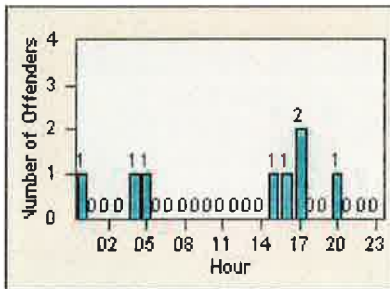

Redflex Redlight Offender Statistics

CONTRACT: Elk Grove

LOCATION: ELK-EGBR-01 Elk Grove Blvd and Bruceville Rd

DATE FROM: 01-Jun-2016

DATE TO: 30-Jun-2016

LANE 1

LANE 2

LANE 3