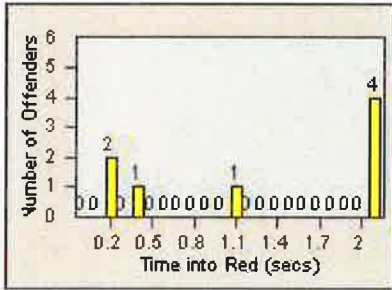

# Redflex Redlight Offender Statistics

CONTRACT: Elk Grove

LOCATION: ELK-FRLA-01R Franklin Blvd and Laguna Blvd

DATE FROM: 01-Jun-2016

DATE TO: 30-Jun-2016

LANE 4

LANE 5

LANE 6