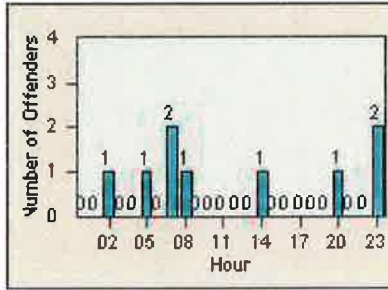

# Redflex Redlight Offender Statistics

CONTRACT: Elk Grove

LOCATION: ELK-EGBR-01 Elk Grove Blvd and Bruceville Rd

DATE FROM: 01-Jun-2016

DATE TO: 30-Jun-2016

LANE 4

LANE 5

LANE 6