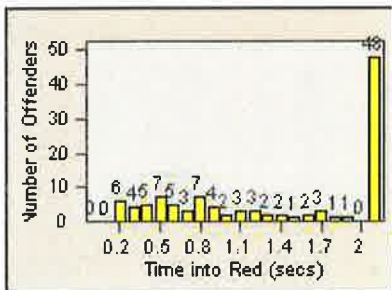

Redflex Redlight Offender Statistics

CONTRACT: Elk Grove

LOCATION: ELK-LALS-01 Laguna Blvd and Laguna Springs Dr

DATE FROM: 01-Jun-2016

DATE TO: 30-Jun-2016

LANE 4

LANE 5

LANE 6