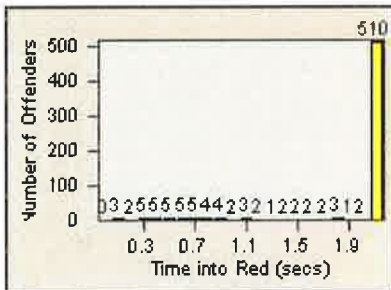

# Redflex Redlight Offender Statistics

CONTRACT: Elk Grove

LOCATION: ELK-EGBR-01 Elk Grove Blvd and Bruceville Rd

DATE FROM: 01-Jun-2016

DATE TO: 30-Jun-2016

LANE 4

LANE 5

LANE 6