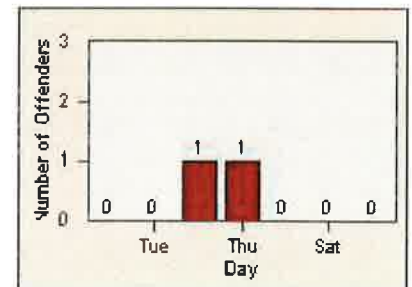

# Redflex Redlight Offender Statistics

CONTRACT: Elk Grove

LOCATION: ELK-BRLA-01R Bruceville Rd and Laguna Blvd

DATE FROM: 01-Jun-2016

DATE TO: 30-Jun-2016

LANE 1

LANE 2

LANE 3