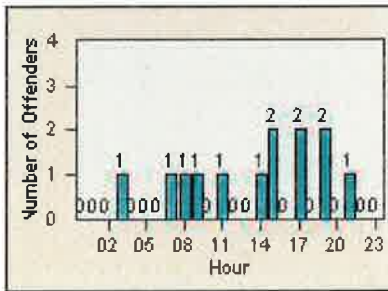

Redflex Redlight Offender Statistics

CONTRACT: Elk Grove

LOCATION: ELK-LALS-01 Laguna Blvd and Laguna Springs Dr

DATE FROM: 01-Jun-2016

DATE TO: 30-Jun-2016

LANE 4

LANE 5

LANE 6