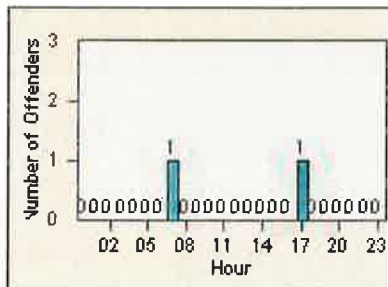

# Redflex Redlight Offender Statistics

CONTRACT: Elk Grove

LOCATION: ELK-BRLA-01R Bruceville Rd and Laguna Blvd

DATE FROM: 01-Jun-2016

DATE TO: 30-Jun-2016

LANE 1

LANE 2

LANE 3