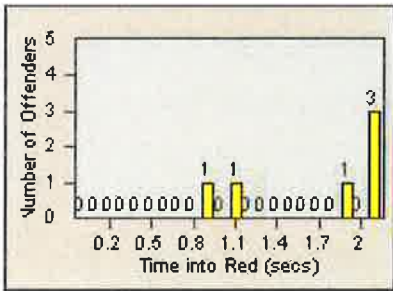

# Redflex Redlight Offender Statistics

CONTRACT: Elk Grove

LOCATION: ELK-LALS-01 Laguna Blvd and Laguna Springs Dr

DATE FROM: 01-Jun-2016

DATE TO: 30-Jun-2016

LANE 1

LANE 2

LANE 3