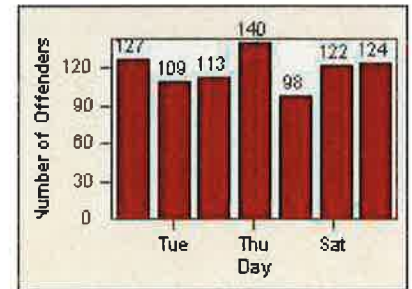

Redflex Redlight Offender Statistics

CONTRACT: Elk Grove
DATE FROM: 01-Jun-2016

LOCATION: ELK-BOEG-01 Bond Road and Elk Grove-Florin Road
DATE TO: 30-Jun-2016

LANE 4

LANE 5

LANE 6