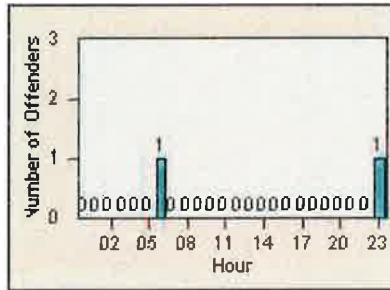

Redflex Redlight Offender Statistics

CONTRACT: Elk Grove
DATE FROM: 01-Jun-2016

LOCATION: ELK-BOEG-01 Bond Road and Elk Grove-Florin Road
DATE TO: 30-Jun-2016

LANE 4