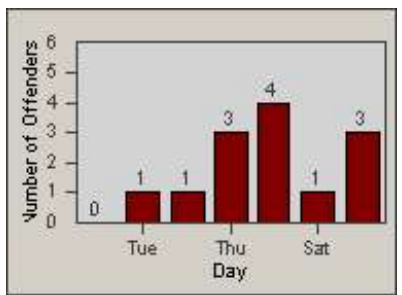

Redflex Redlight Offender Statistics

CONTRACT: Emeryville
 DATE FROM: 1/Jan/2010

LOCATION: EMY-40HO-01 40th St
 DATE TO: 31/Jan/2010

LANE 1

LANE 2

LANE 3

Redflex Redlight Offender Statistics

CONTRACT: Emeryville
DATE FROM: 1/Jan/2010