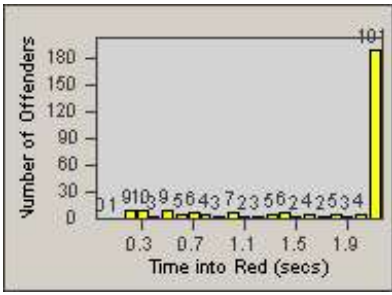

Redflex Redlight Offender Statistics

CONTRACT: Emeryville
 DATE FROM: 1/Jan/2010

LOCATION: EMY-40HO-01 40th St
 DATE TO: 31/Jan/2010

LANE 1

LANE 2

LANE 3

Redflex Redlight Offender Statistics

CONTRACT: Emeryville
DATE FROM: 1/Jan/2010