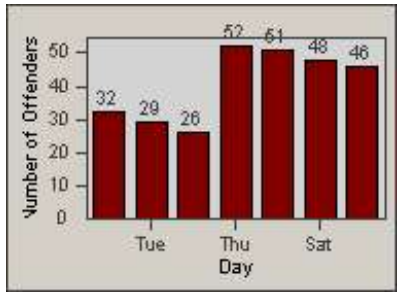

Redflex Redlight Offender Statistics

CONTRACT: Emeryville
 DATE FROM: 1/Jan/2010

LOCATION: EMY-40HO-01 40th St
 DATE TO: 31/Jan/2010

LANE 1

LANE 2

LANE 3

Redflex Redlight Offender Statistics

CONTRACT: Emeryville
DATE FROM: 1/Jan/2010