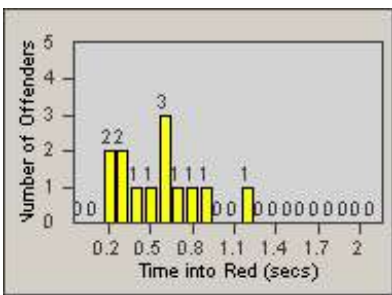

Redflex Redlight Offender Statistics

CONTRACT: Emeryville
 DATE FROM: 1/Jan/2010

LOCATION: EMY-40HO-01 40th St
 DATE TO: 31/Jan/2010

LANE 1

LANE 2

LANE 3

Redflex Redlight Offender Statistics

CONTRACT: Emeryville
DATE FROM: 1/Jan/2010

LOCATION: EMY-40HO-01 40th St
DATE TO: 31/Jan/2010

LANE 4

LANE TOTAL

Redflex Redlight Offender Statistics

CONTRACT: Emeryville
 DATE FROM: 1/Jan/2010

LOCATION: EMY-40HO-01 40th St
 DATE TO: 31/Jan/2010