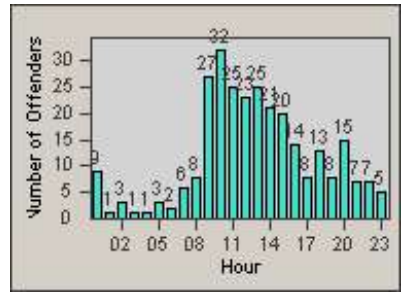

Redflex Redlight Offender Statistics

CONTRACT: Emeryville
 DATE FROM: 1/Jan/2010

LOCATION: EMY-40HO-01 40th St
 DATE TO: 31/Jan/2010

LANE 1

LANE 2

LANE 3

Redflex Redlight Offender Statistics

CONTRACT: Emeryville
DATE FROM: 1/Jan/2010

LOCATION: EMY-40HO-01 40th St
DATE TO: 31/Jan/2010

LANE 4

LANE TOTAL

Redflex Redlight Offender Statistics

CONTRACT: Emeryville
 DATE FROM: 1/Jan/2010

LOCATION: EMY-40HO-01 40th St
 DATE TO: 31/Jan/2010