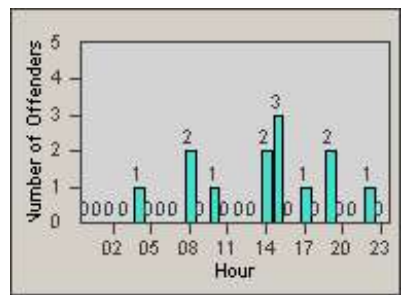

Redflex Redlight Offender Statistics

CONTRACT: Emeryville
 DATE FROM: 1/Jan/2010

LOCATION: EMY-40HO-01 40th St
 DATE TO: 31/Jan/2010

LANE 1

LANE 2

LANE 3

Redflex Redlight Offender Statistics

CONTRACT: Emeryville
DATE FROM: 1/Jan/2010

LOCATION: EMY-40HO-01 40th St
DATE TO: 31/Jan/2010

LANE 4

LANE TOTAL

Redflex Redlight Offender Statistics

CONTRACT: Emeryville
 DATE FROM: 1/Jan/2010

LOCATION: EMY-40HO-01 40th St
 DATE TO: 31/Jan/2010