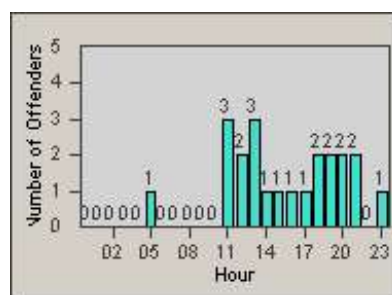

Redflex Redlight Offender Statistics

CONTRACT: Emeryville
 DATE FROM: 1/Jul/2010

LOCATION: EMY-40HL-01 40th St
 DATE TO: 31/Jul/2010

LANE 1

LANE 2

LANE 3

Redflex Redlight Offender Statistics

CONTRACT: Emeryville
DATE FROM: 1/Jul/2010

LOCATION: EMY-40HL-01 40th St
DATE TO: 31/Jul/2010

LANE 4

LANE TOTAL

Redflex Redlight Offender Statistics

CONTRACT: Emeryville
 DATE FROM: 1/Jul/2010

LOCATION: EMY-40HL-01 40th St
 DATE TO: 31/Jul/2010