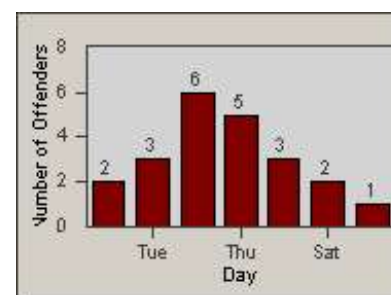

Redflex Redlight Offender Statistics

CONTRACT: Emeryville
 DATE FROM: 1/Jul/2010

LOCATION: EMY-40HL-01 40th St
 DATE TO: 31/Jul/2010

LANE 1

LANE 2

LANE 3

Redflex Redlight Offender Statistics

CONTRACT: Emeryville
DATE FROM: 1/Jul/2010