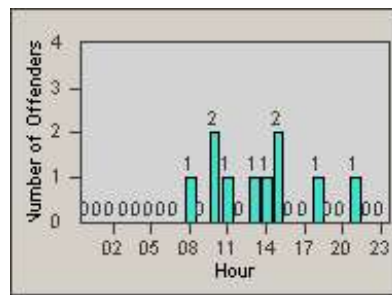

Redflex Redlight Offender Statistics

CONTRACT: Emeryville
 DATE FROM: 1/Jul/2010

LOCATION: EMY-40HL-01 40th St
 DATE TO: 31/Jul/2010

LANE 1

LANE 2

LANE 3

Redflex Redlight Offender Statistics

CONTRACT: Emeryville
DATE FROM: 1/Jul/2010

LOCATION: EMY-40HL-01 40th St
DATE TO: 31/Jul/2010

LANE 4

LANE TOTAL

Redflex Redlight Offender Statistics

CONTRACT: Emeryville
 DATE FROM: 1/Jul/2010

LOCATION: EMY-40HL-01 40th St
 DATE TO: 31/Jul/2010