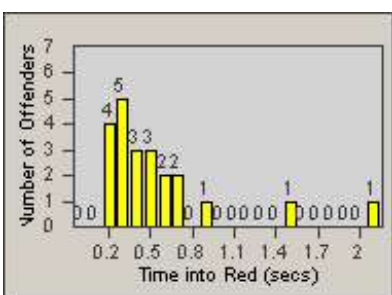

Redflex Redlight Offender Statistics

CONTRACT: Emeryville
 DATE FROM: 1/Jul/2010

LOCATION: EMY-40HL-01 40th St
 DATE TO: 31/Jul/2010

LANE 1

LANE 2

LANE 3

Redflex Redlight Offender Statistics

CONTRACT: Emeryville
DATE FROM: 1/Jul/2010