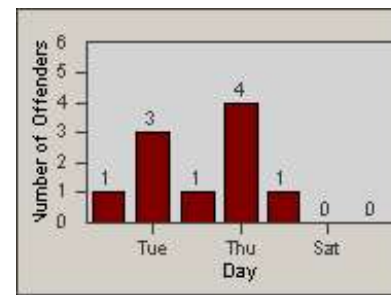

Redflex Redlight Offender Statistics

CONTRACT: Emeryville
 DATE FROM: 1/Jul/2010

LOCATION: EMY-40HL-01 40th St
 DATE TO: 31/Jul/2010

LANE 1

LANE 2

LANE 3

Redflex Redlight Offender Statistics

CONTRACT: Emeryville
DATE FROM: 1/Jul/2010