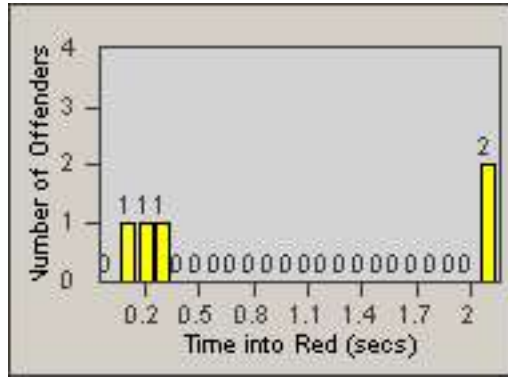

Redflex Redlight Offender Statistics

CONTRACT: Emeryville
 DATE FROM: 01-Mar-2012

LOCATION: EMY-POCH-01 Intersection Powell / Christie
 DATE TO: 31-Mar-2012

LANE 1

LANE 2

LANE 3

Redflex Redlight Offender Statistics

CONTRACT: Emeryville
 DATE FROM: 01-Mar-2012

LOCATION: EMY-POCH-01 Intersection Powell / Christie
 DATE TO: 31-Mar-2012

LANE 4

LANE TOTAL

Redflex Redlight Offender Statistics

CONTRACT: Emeryville
 DATE FROM: 01-Mar-2012