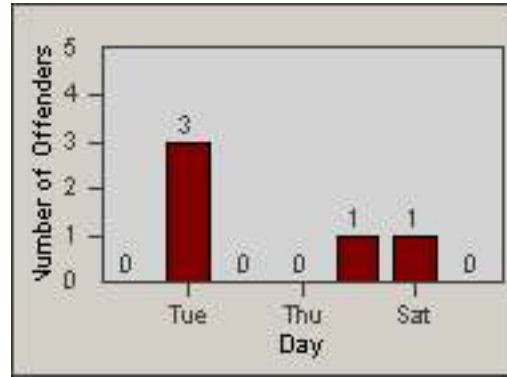

Redflex Redlight Offender Statistics

CONTRACT: Emeryville
 DATE FROM: 01-Mar-2012

LOCATION: EMY-POCH-01 Intersection Powell / Christie
 DATE TO: 31-Mar-2012

LANE 1

LANE 2

LANE 3

Redflex Redlight Offender Statistics

CONTRACT: Emeryville
 DATE FROM: 01-Mar-2012

LOCATION: EMY-POCH-01 Intersection Powell / Christie
 DATE TO: 31-Mar-2012

LANE 4

LANE TOTAL

Redflex Redlight Offender Statistics

CONTRACT: Emeryville
 DATE FROM: 01-Mar-2012