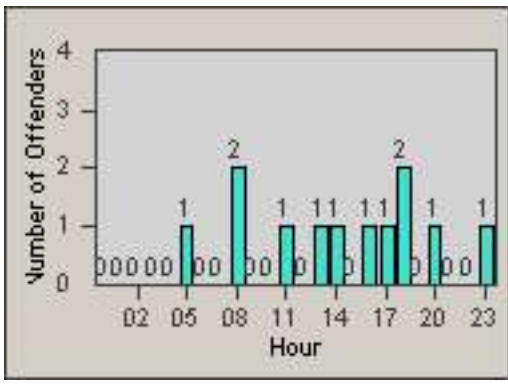

Redflex Redlight Offender Statistics

CONTRACT: Emeryville
 DATE FROM: 01-Mar-2012

LOCATION: EMY-POCH-01 Intersection Powell / Christie
 DATE TO: 31-Mar-2012

LANE 1

LANE 2

LANE 3

Redflex Redlight Offender Statistics

CONTRACT: Emeryville
 DATE FROM: 01-Mar-2012

LOCATION: EMY-POCH-01 Intersection Powell / Christie
 DATE TO: 31-Mar-2012

LANE 4

LANE TOTAL

Redflex Redlight Offender Statistics

CONTRACT: Emeryville
 DATE FROM: 01-Mar-2012