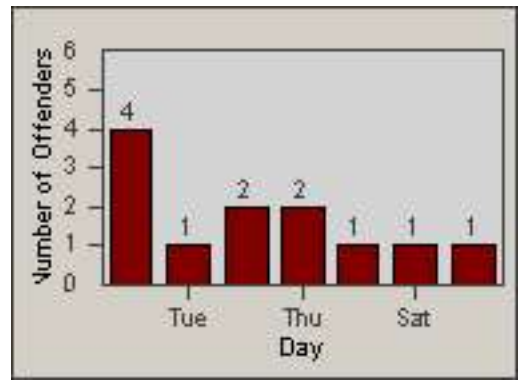

Redflex Redlight Offender Statistics

CONTRACT: Emeryville
 DATE FROM: 01-Mar-2012

LOCATION: EMY-POCH-01 Intersection Powell / Christie
 DATE TO: 31-Mar-2012

LANE 1

LANE 2

LANE 3

Redflex Redlight Offender Statistics

CONTRACT: Emeryville
 DATE FROM: 01-Mar-2012

LOCATION: EMY-POCH-01 Intersection Powell / Christie
 DATE TO: 31-Mar-2012

LANE 4

LANE TOTAL

Redflex Redlight Offender Statistics

CONTRACT: Emeryville
 DATE FROM: 01-Mar-2012