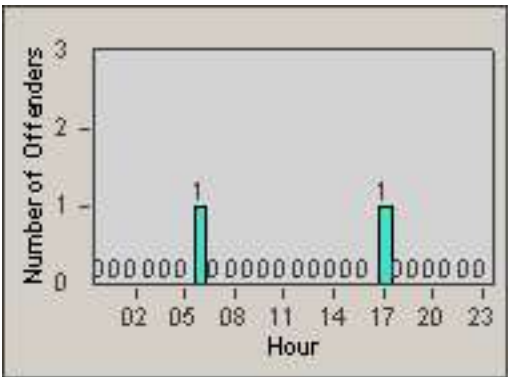

Redflex Redlight Offender Statistics

CONTRACT: Emeryville
 DATE FROM: 01-Mar-2012

LOCATION: EMY-POCH-01 Intersection Powell / Christie
 DATE TO: 31-Mar-2012

LANE 1

LANE 2

LANE 3

Redflex Redlight Offender Statistics

CONTRACT: Emeryville
 DATE FROM: 01-Mar-2012

LOCATION: EMY-POCH-01 Intersection Powell / Christie
 DATE TO: 31-Mar-2012

LANE 4

LANE TOTAL

Redflex Redlight Offender Statistics

CONTRACT: Emeryville
 DATE FROM: 01-Mar-2012