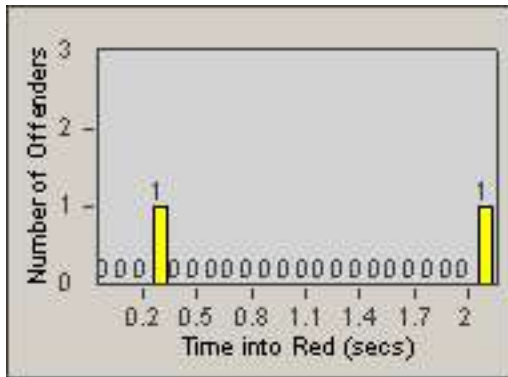

Redflex Redlight Offender Statistics

CONTRACT: Emeryville
 DATE FROM: 01-Mar-2012

LOCATION: EMY-POCH-01 Intersection Powell / Christie
 DATE TO: 31-Mar-2012

LANE 1

LANE 2

LANE 3

Redflex Redlight Offender Statistics

CONTRACT: Emeryville
 DATE FROM: 01-Mar-2012

LOCATION: EMY-POCH-01 Intersection Powell / Christie
 DATE TO: 31-Mar-2012

LANE 4

LANE TOTAL

Redflex Redlight Offender Statistics

CONTRACT: Emeryville
 DATE FROM: 01-Mar-2012