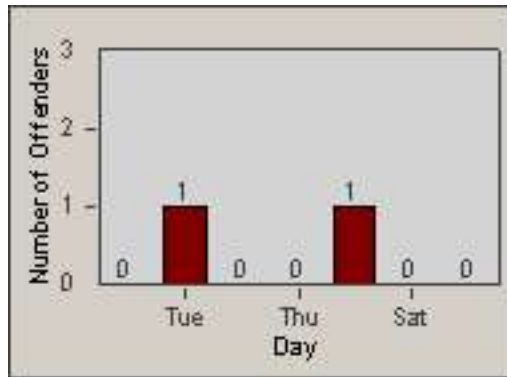

Redflex Redlight Offender Statistics

CONTRACT: Emeryville
 DATE FROM: 01-Mar-2012

LOCATION: EMY-POCH-01 Intersection Powell / Christie
 DATE TO: 31-Mar-2012

LANE 1

LANE 2

LANE 3

Redflex Redlight Offender Statistics

CONTRACT: Emeryville
 DATE FROM: 01-Mar-2012

LOCATION: EMY-POCH-01 Intersection Powell / Christie
 DATE TO: 31-Mar-2012

LANE 4

LANE TOTAL

Redflex Redlight Offender Statistics

CONTRACT: Emeryville
 DATE FROM: 01-Mar-2012