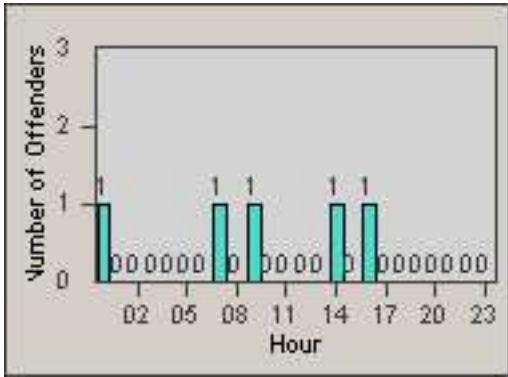

Redflex Redlight Offender Statistics

CONTRACT: Emeryville
 DATE FROM: 01-Mar-2012

LOCATION: EMY-POCH-01 Intersection Powell / Christie
 DATE TO: 31-Mar-2012

LANE 1

LANE 2

LANE 3

Redflex Redlight Offender Statistics

CONTRACT: Emeryville
 DATE FROM: 01-Mar-2012

LOCATION: EMY-POCH-01 Intersection Powell / Christie
 DATE TO: 31-Mar-2012

LANE 4

LANE TOTAL

Redflex Redlight Offender Statistics

CONTRACT: Emeryville
 DATE FROM: 01-Mar-2012