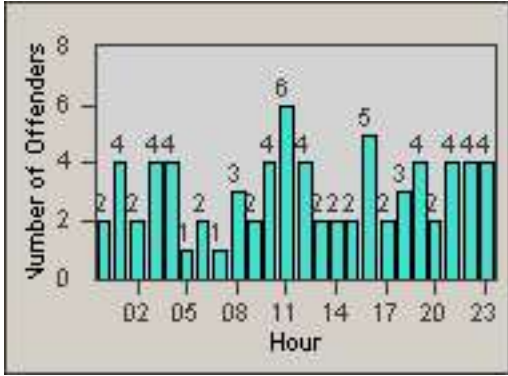

Redflex Redlight Offender Statistics

CONTRACT: Emeryville
 DATE FROM: 01-Mar-2012

LOCATION: EMY-POCH-01 Intersection Powell / Christie
 DATE TO: 31-Mar-2012

LANE 1

LANE 2

LANE 3

Redflex Redlight Offender Statistics

CONTRACT: Emeryville
 DATE FROM: 01-Mar-2012

LOCATION: EMY-POCH-01 Intersection Powell / Christie
 DATE TO: 31-Mar-2012

LANE 4

LANE TOTAL

Redflex Redlight Offender Statistics

CONTRACT: Emeryville
 DATE FROM: 01-Mar-2012