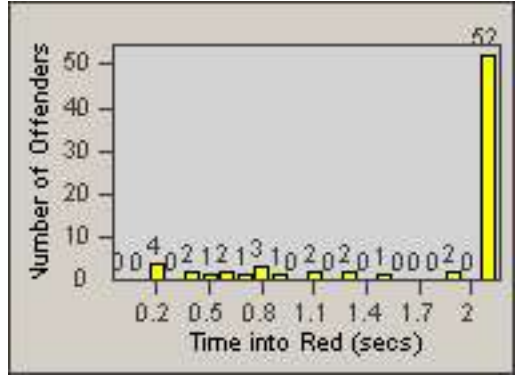

Redflex Redlight Offender Statistics

CONTRACT: Emeryville
 DATE FROM: 01-Mar-2012

LOCATION: EMY-POCH-01 Intersection Powell / Christie
 DATE TO: 31-Mar-2012

LANE 1

LANE 2

LANE 3

Redflex Redlight Offender Statistics

CONTRACT: Emeryville
 DATE FROM: 01-Mar-2012

LOCATION: EMY-POCH-01 Intersection Powell / Christie
 DATE TO: 31-Mar-2012

LANE 4

LANE TOTAL

Redflex Redlight Offender Statistics

CONTRACT: Emeryville
 DATE FROM: 01-Mar-2012