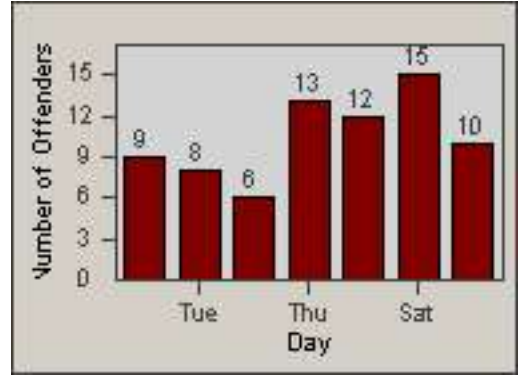

Redflex Redlight Offender Statistics

CONTRACT: Emeryville
 DATE FROM: 01-Mar-2012

LOCATION: EMY-POCH-01 Intersection Powell / Christie
 DATE TO: 31-Mar-2012

LANE 1

LANE 2

LANE 3

Redflex Redlight Offender Statistics

CONTRACT: Emeryville
 DATE FROM: 01-Mar-2012

LOCATION: EMY-POCH-01 Intersection Powell / Christie
 DATE TO: 31-Mar-2012

LANE 4

LANE TOTAL

Redflex Redlight Offender Statistics

CONTRACT: Emeryville
 DATE FROM: 01-Mar-2012