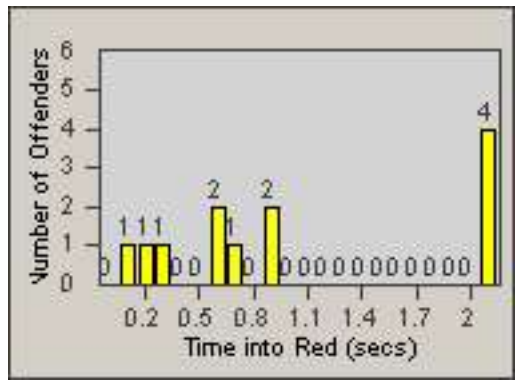

Redflex Redlight Offender Statistics

CONTRACT: Emeryville
 DATE FROM: 01-Mar-2012

LOCATION: EMY-POCH-01 Intersection Powell / Christie
 DATE TO: 31-Mar-2012

LANE 1

LANE 2

LANE 3

Redflex Redlight Offender Statistics

CONTRACT: Emeryville
 DATE FROM: 01-Mar-2012

LOCATION: EMY-POCH-01 Intersection Powell / Christie
 DATE TO: 31-Mar-2012

LANE 4

LANE TOTAL

Redflex Redlight Offender Statistics

CONTRACT: Emeryville
 DATE FROM: 01-Mar-2012