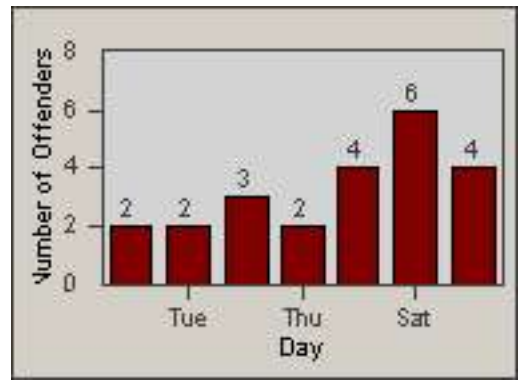

Redflex Redlight Offender Statistics

CONTRACT: Emeryville
 DATE FROM: 01-Mar-2012

LOCATION: EMY-POCH-03 Intersection Powell / Christie
 DATE TO: 31-Mar-2012

LANE 1

LANE 2

LANE 3

Redflex Redlight Offender Statistics

CONTRACT: Emeryville
 DATE FROM: 01-Mar-2012

LOCATION: EMY-POCH-03 Intersection Powell / Christie
 DATE TO: 31-Mar-2012

LANE 4

LANE TOTAL

Redflex Redlight Offender Statistics

CONTRACT: Emeryville
 DATE FROM: 01-Mar-2012