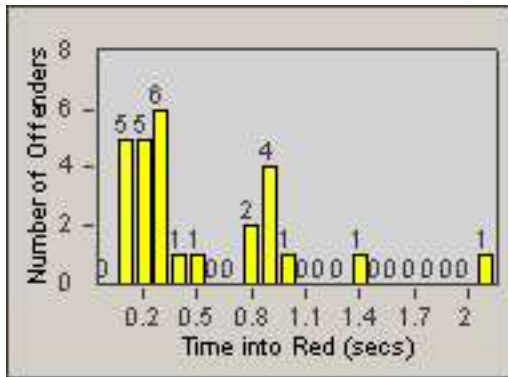

Redflex Redlight Offender Statistics

CONTRACT: Emeryville
 DATE FROM: 01-Mar-2012

LOCATION: EMY-POCH-03 Intersection Powell / Christie
 DATE TO: 31-Mar-2012

LANE 1

LANE 2

LANE 3

Redflex Redlight Offender Statistics

CONTRACT: Emeryville
 DATE FROM: 01-Mar-2012

LOCATION: EMY-POCH-03 Intersection Powell / Christie
 DATE TO: 31-Mar-2012

LANE 4

LANE TOTAL

Redflex Redlight Offender Statistics

CONTRACT: Emeryville
 DATE FROM: 01-Mar-2012