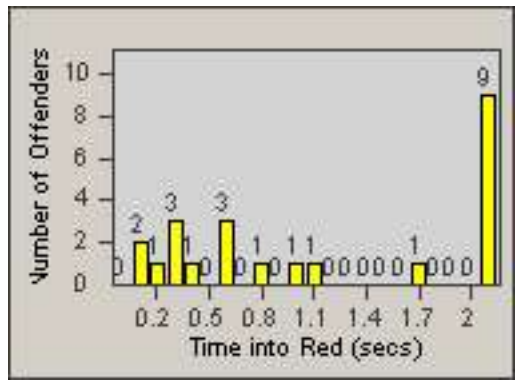

Redflex Redlight Offender Statistics

CONTRACT: Emeryville
 DATE FROM: 01-Mar-2012

LOCATION: EMY-POCH-03 Intersection Powell / Christie
 DATE TO: 31-Mar-2012

LANE 1

LANE 2

LANE 3

Redflex Redlight Offender Statistics

CONTRACT: Emeryville
 DATE FROM: 01-Mar-2012

LOCATION: EMY-POCH-03 Intersection Powell / Christie
 DATE TO: 31-Mar-2012

LANE 4

LANE TOTAL

Redflex Redlight Offender Statistics

CONTRACT: Emeryville
 DATE FROM: 01-Mar-2012