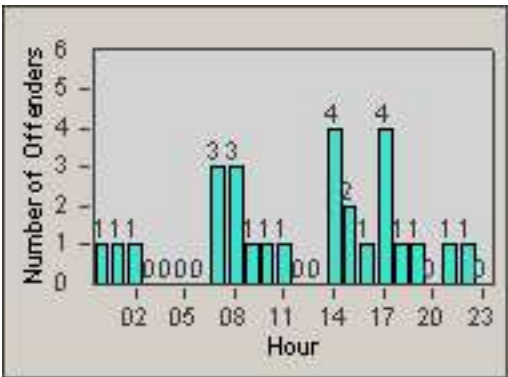

Redflex Redlight Offender Statistics

CONTRACT: Emeryville
 DATE FROM: 01-Mar-2012

LOCATION: EMY-POCH-03 Intersection Powell / Christie
 DATE TO: 31-Mar-2012

LANE 1

LANE 2

LANE 3

Redflex Redlight Offender Statistics

CONTRACT: Emeryville
 DATE FROM: 01-Mar-2012

LOCATION: EMY-POCH-03 Intersection Powell / Christie
 DATE TO: 31-Mar-2012

LANE 4

LANE TOTAL

Redflex Redlight Offender Statistics

CONTRACT: Emeryville
 DATE FROM: 01-Mar-2012