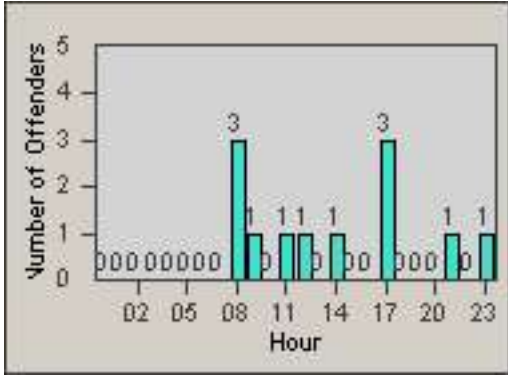

Redflex Redlight Offender Statistics

CONTRACT: Emeryville
 DATE FROM: 01-Mar-2012

LOCATION: EMY-POCH-03 Intersection Powell / Christie
 DATE TO: 31-Mar-2012

LANE 1

LANE 2

LANE 3

Redflex Redlight Offender Statistics

CONTRACT: Emeryville
 DATE FROM: 01-Mar-2012

LOCATION: EMY-POCH-03 Intersection Powell / Christie
 DATE TO: 31-Mar-2012

LANE 4

LANE TOTAL

Redflex Redlight Offender Statistics

CONTRACT: Emeryville
 DATE FROM: 01-Mar-2012