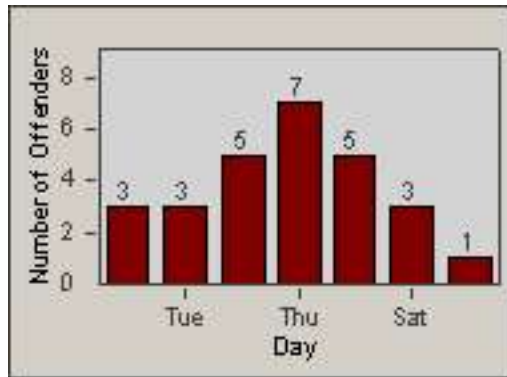

Redflex Redlight Offender Statistics

CONTRACT: Emeryville
 DATE FROM: 01-Mar-2012

LOCATION: EMY-POCH-03 Intersection Powell / Christie
 DATE TO: 31-Mar-2012

LANE 1

LANE 2

LANE 3

Redflex Redlight Offender Statistics

CONTRACT: Emeryville
 DATE FROM: 01-Mar-2012

LOCATION: EMY-POCH-03 Intersection Powell / Christie
 DATE TO: 31-Mar-2012

LANE 4

LANE TOTAL

Redflex Redlight Offender Statistics

CONTRACT: Emeryville
 DATE FROM: 01-Mar-2012