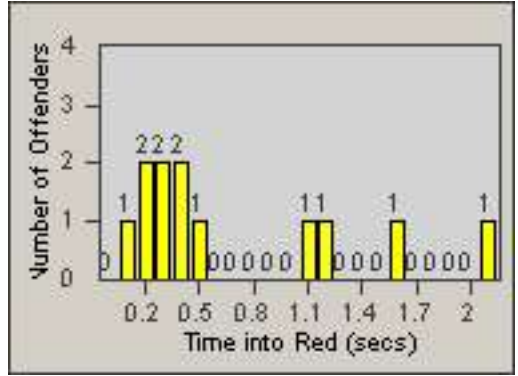

Redflex Redlight Offender Statistics

CONTRACT: Emeryville
 DATE FROM: 01-Mar-2012

LOCATION: EMY-POCH-03 Intersection Powell / Christie
 DATE TO: 31-Mar-2012

LANE 1

LANE 2

LANE 3

Redflex Redlight Offender Statistics

CONTRACT: Emeryville
 DATE FROM: 01-Mar-2012

LOCATION: EMY-POCH-03 Intersection Powell / Christie
 DATE TO: 31-Mar-2012

LANE 4

LANE TOTAL

Redflex Redlight Offender Statistics

CONTRACT: Emeryville
 DATE FROM: 01-Mar-2012