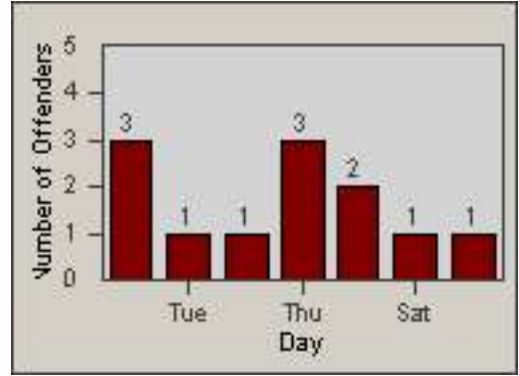

Redflex Redlight Offender Statistics

CONTRACT: Emeryville
 DATE FROM: 01-Mar-2012

LOCATION: EMY-POCH-03 Intersection Powell / Christie
 DATE TO: 31-Mar-2012

LANE 1

LANE 2

LANE 3

Redflex Redlight Offender Statistics

CONTRACT: Emeryville
 DATE FROM: 01-Mar-2012

LOCATION: EMY-POCH-03 Intersection Powell / Christie
 DATE TO: 31-Mar-2012

LANE 4

LANE TOTAL

Redflex Redlight Offender Statistics

CONTRACT: Emeryville
 DATE FROM: 01-Mar-2012