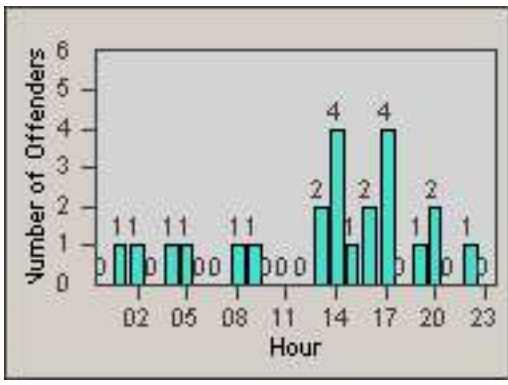

Redflex Redlight Offender Statistics

CONTRACT: Emeryville
 DATE FROM: 01-Mar-2012

LOCATION: EMY-POCH-03 Intersection Powell / Christie
 DATE TO: 31-Mar-2012

LANE 1

LANE 2

LANE 3

Redflex Redlight Offender Statistics

CONTRACT: Emeryville
 DATE FROM: 01-Mar-2012

LOCATION: EMY-POCH-03 Intersection Powell / Christie
 DATE TO: 31-Mar-2012

LANE 4

LANE TOTAL

Redflex Redlight Offender Statistics

CONTRACT: Emeryville
 DATE FROM: 01-Mar-2012