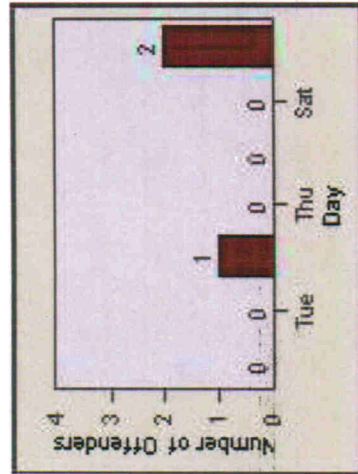

Redflex Redlight Offender Statistics

CONTRACT: Escondido   **LOCATION:** ESC-LIFI-03 Lincoln Av
DATE FROM: 01-Jul-2012   **DATE TO:** 31-Jul-2012

LANE 1

LANE 2