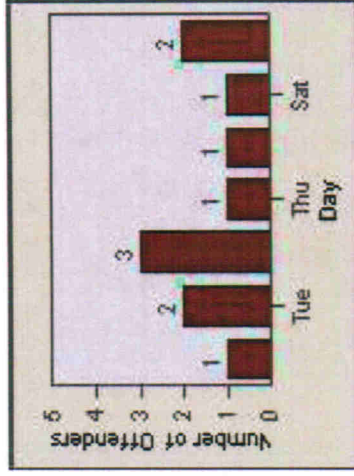

LANE 4

LANE 5

Redflex Redlight Offender Statistics

CONTRACT: Escondido LOCATION: ESC-ESVA-01 Escondido BI
DATE FROM: 01-Jul-2012 DATE TO: 31-Jul-2012

LANE 6

LANE TOTAL

Redflex Redlight Offender Statistics

CONTRACT: Escondido LOCATION: ESC-ESVA-01 Escondido BI
DATE FROM: 01-Jul-2012 DATE TO: 31-Jul-2012

Redflex Redlight Offender Statistics

CONTRACT: Escondido **LOCATION:** ESC-JUSE-01 Second Av
DATE FROM: 01-Jul-2012 **DATE TO:** 31-Jul-2012

LANE 1

LANE 2

LANE 3

Redflex Redlight Offender Statistics

CONTRACT: Escondido LOCATION: ESC-JUSE-01 Second Av
DATE FROM: 01-Jul-2012 DATE TO: 31-Jul-2012