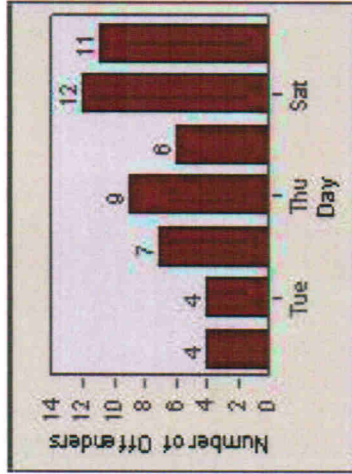

Redflex Redlight Offender Statistics

CONTRACT: Escondido **LOCATION:** ESC-JUSE-01 Second Av
DATE FROM: 01-Jul-2012 **DATE TO:** 31-Jul-2012

LANE 1

LANE 2

LANE 3

Redflex Redlight Offender Statistics

CONTRACT: Escondido LOCATION: ESC-JUSE-01 Second Av
DATE FROM: 01-Jul-2012 DATE TO: 31-Jul-2012

LANE 4

LANE 5

Redflex Redlight Offender Statistics

CONTRACT: Escondido LOCATION: ESC-JUSE-01 Second Av
DATE FROM: 01-Jul-2012 DATE TO: 31-Jul-2012

LANE 6

LANE TOTAL

Redflex Redlight Offender Statistics

CONTRACT: Escondido **LOCATION:** ESC-JUSE-01 Second Av
DATE FROM: 01-Jul-2012 **DATE TO:** 31-Jul-2012