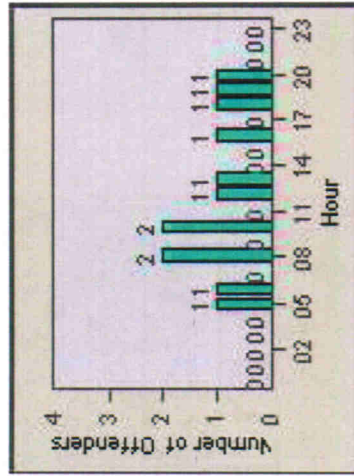

CONTRACT: Escondido LOCATION: ESC-ES02-01 Escondido BI
DATE FROM: 01-Jul-2012 DATE TO: 31-Jul-2012

LANE 6

LANE TOTAL

Redflex Redlight Offender Statistics

CONTRACT: Escondido LOCATION: ESC-ES02-01 Escondido BI
DATE FROM: 01-Jul-2012 DATE TO: 31-Jul-2012

Redflex Redlight Offender Statistics

CONTRACT: Escondido **LOCATION:** ESC-ESVA-01 Escondido BI
DATE FROM: 01-Jul-2012 **DATE TO:** 31-Jul-2012

LANE 1

LANE 2

LANE 3

Redflex Redlight Offender Statistics

CONTRACT: Escondido **LOCATION:** ESC-ESVA-01 Escondido BI
DATE FROM: 01-Jul-2012 **DATE TO:** 31-Jul-2012