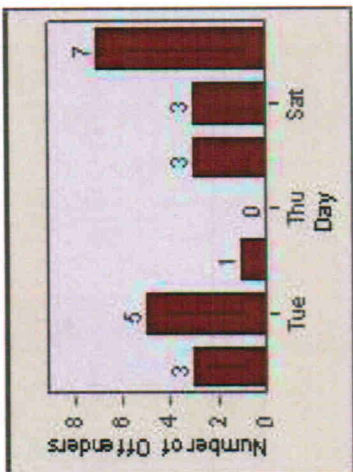

CONTRACT: Escondido LOCATION: ESC-ES02-01 Escondido BI
DATE FROM: 01-Jul-2012 DATE TO: 31-Jul-2012

LANE 6

LANE TOTAL

Redflex Redlight Offender Statistics

CONTRACT: Escondido LOCATION: ESC-ES02-01 Escondido BI
DATE FROM: 01-Jul-2012 DATE TO: 31-Jul-2012

Redflex Redlight Offender Statistics

CONTRACT: Escondido **LOCATION:** ESC-ESVA-01 Escondido BI
DATE FROM: 01-Jul-2012 **DATE TO:** 31-Jul-2012

LANE 1

LANE 2

LANE 3

Redflex Redlight Offender Statistics

CONTRACT: Escondido **LOCATION:** ESC-ESVA-01 Escondido BI
DATE FROM: 01-Jul-2012 **DATE TO:** 31-Jul-2012