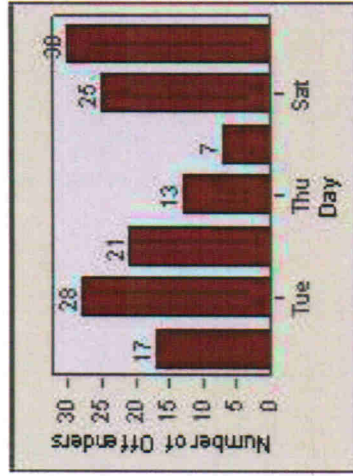

Redflex Redlight Offender Statistics

CONTRACT: Escondido LOCATION: ESC-LIFI-01 Lincoln Av
DATE FROM: 01-Jul-2012 DATE TO: 31-Jul-2012

LANE 6

LANE TOTAL

Redflex Redlight Offender Statistics

CONTRACT: Escondido **LOCATION:** ESC-LIFI-01 Lincoln Av
DATE FROM: 01-Jul-2012 **DATE TO:** 31-Jul-2012

Redflex Redlight Offender Statistics

CONTRACT: Escondido **LOCATION:** ESC-LIFI-03 Lincoln Av
DATE FROM: 01-Jul-2012 **DATE TO:** 31-Jul-2012

LANE 1

LANE 2

LANE 3

Redflex Redlight Offender Statistics

CONTRACT: Escondido **LOCATION:** ESC-LIFI-03 Lincoln AV
DATE FROM: 01-Jul-2012 **DATE TO:** 31-Jul-2012