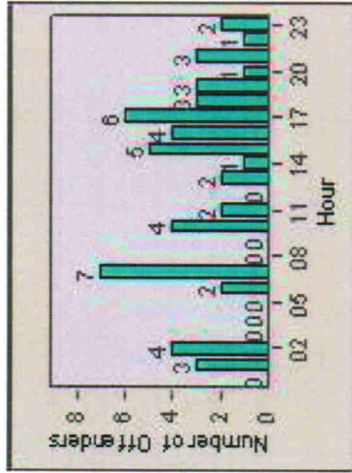

Redflex Redlight Offender Statistics

CONTRACT: Escondido **LOCATION:** ESC-JUSE-01 Second Av
DATE FROM: 01-Jul-2012 **DATE TO:** 31-Jul-2012

LANE 1

LANE 2

LANE 3

Redflex Redlight Offender Statistics

CONTRACT: Escondido LOCATION: ESC-JUSE-01 Second Av
DATE FROM: 01-Jul-2012 DATE TO: 31-Jul-2012

LANE 4

LANE 5

Redflex Redlight Offender Statistics

CONTRACT: Escondido LOCATION: ESC-JUSE-01 Second Av
DATE FROM: 01-Jul-2012 DATE TO: 31-Jul-2012

LANE 6

LANE TOTAL

Redflex Redlight Offender Statistics

CONTRACT: Escondido **LOCATION:** ESC-JUSE-01 Second Av
DATE FROM: 01-Jul-2012 **DATE TO:** 31-Jul-2012