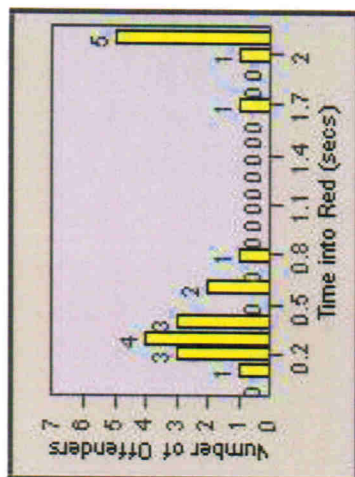

Redflex Redlight Offender Statistics

CONTRACT: Escondido LOCATION: ESC-LIFI-01 Lincoln Av
DATE FROM: 01-Jul-2012 DATE TO: 31-Jul-2012

LANE 6

LANE TOTAL

Redflex Redlight Offender Statistics

CONTRACT: Escondido **LOCATION:** ESC-LIFI-01 Lincoln Av
DATE FROM: 01-Jul-2012 **DATE TO:** 31-Jul-2012

Redflex Redlight Offender Statistics

CONTRACT: Escondido **LOCATION:** ESC-LIFI-03 Lincoln Av
DATE FROM: 01-Jul-2012 **DATE TO:** 31-Jul-2012

LANE 1

LANE 2

LANE 3

Redflex Redlight Offender Statistics

CONTRACT: Escondido **LOCATION:** ESC-LIFI-03 Lincoln AV
DATE FROM: 01-Jul-2012 **DATE TO:** 31-Jul-2012

LANE 4

LANE 5

Redflex Redlight Offender Statistics

CONTRACT: Escondido LOCATION: ESC-LIFI-03 Lincoln Av
DATE FROM: 01-Jul-2012 DATE TO: 31-Jul-2012

LANE 6

LANE TOTAL

Redflex Redlight Offender Statistics

CONTRACT: Escondido **LOCATION:** ESC-LIFI-03 Lincoln Av
DATE FROM: 01-Jul-2012 **DATE TO:** 31-Jul-2012