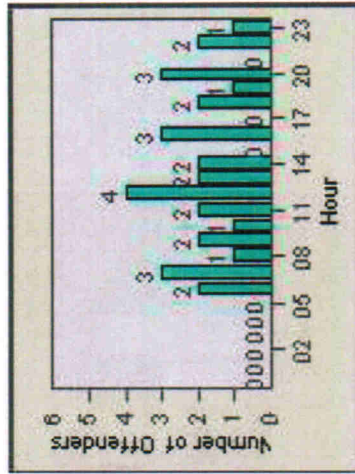

Redflex Redlight Offender Statistics

CONTRACT: Escondido **LOCATION:** ESC-02ES-01 Escondido BI
DATE FROM: 01-Jul-2012 **DATE TO:** 31-Jul-2012

LANE 1

LANE 2

LANE 3

Redflex Redlight Offender Statistics

CONTRACT: Escondido **LOCATION:** ESC-02ES-01 Escondido BI
DATE FROM: 01-Jul-2012 **DATE TO:** 31-Jul-2012

LANE 4

LANE 5

Redflex Redlight Offender Statistics

CONTRACT: Esccondido LOCATION: ESC-02ES-01 Escondido BI
DATE FROM: 01-Jul-2012 DATE TO: 31-Jul-2012

LANE 6

LANE TOTAL

Redflex Redlight Offender Statistics

CONTRACT: Escondido **LOCATION:** ESC-02ES-01 Escondido BI
DATE FROM: 01-Jul-2012 **DATE TO:** 31-Jul-2012