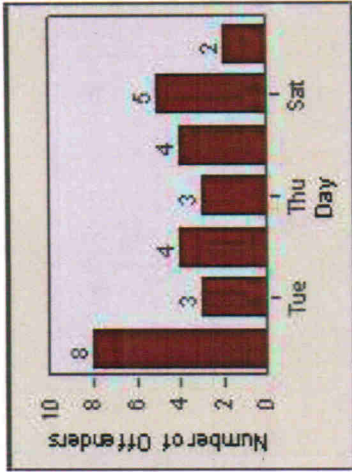

LANE 4

LANE 5

Redflex Redlight Offender Statistics

CONTRACT: Escondido LOCATION: ESC-ESVA-01 Escondido BI
DATE FROM: 01-Jul-2012 DATE TO: 31-Jul-2012

LANE 6

LANE TOTAL

Redflex Redlight Offender Statistics

CONTRACT: Escondido LOCATION: ESC-ESVA-01 Escondido BI
DATE FROM: 01-Jul-2012 DATE TO: 31-Jul-2012

Redflex Redlight Offender Statistics

CONTRACT: Escondido **LOCATION:** ESC-JUSE-01 Second Av
DATE FROM: 01-Jul-2012 **DATE TO:** 31-Jul-2012

LANE 1

LANE 2

LANE 3

Redflex Redlight Offender Statistics

CONTRACT: Escondido LOCATION: ESC-JUSE-01 Second Av
DATE FROM: 01-Jul-2012 DATE TO: 31-Jul-2012