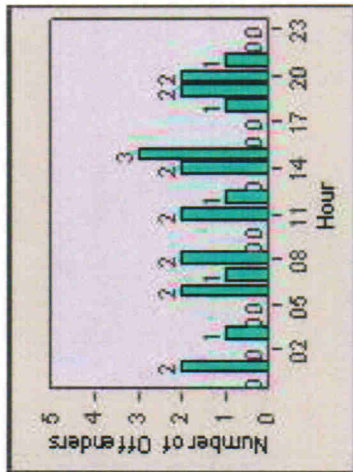

CONTRACT: Escondido LOCATION: ESC-ES02-01 Escondido BI
DATE FROM: 01-Jul-2012 DATE TO: 31-Jul-2012

LANE 6

LANE TOTAL

Redflex Redlight Offender Statistics

CONTRACT: Escondido LOCATION: ESC-ES02-01 Escondido BI
DATE FROM: 01-Jul-2012 DATE TO: 31-Jul-2012

Redflex Redlight Offender Statistics

CONTRACT: Escondido **LOCATION:** ESC-ESVA-01 Escondido BI
DATE FROM: 01-Jul-2012 **DATE TO:** 31-Jul-2012

LANE 1

LANE 2

LANE 3

Redflex Redlight Offender Statistics

CONTRACT: Escondido **LOCATION:** ESC-ESVA-01 Escondido BI
DATE FROM: 01-Jul-2012 **DATE TO:** 31-Jul-2012