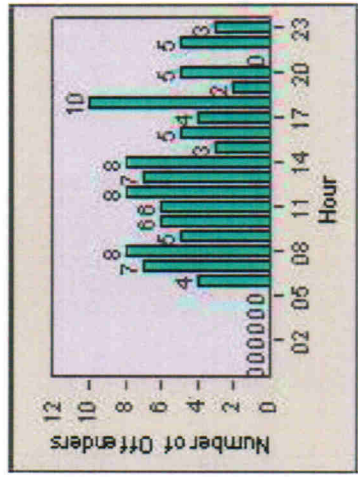

Redflex Redlight Offender Statistics

CONTRACT: Escondido **LOCATION:** ESC-02ES-01 Escondido BI
DATE FROM: 01-Jul-2012 **DATE TO:** 31-Jul-2012

LANE 1

LANE 2

LANE 3

Redflex Redlight Offender Statistics

CONTRACT: Escondido **LOCATION:** ESC-02ES-01 Escondido BI
DATE FROM: 01-Jul-2012 **DATE TO:** 31-Jul-2012

LANE 4

LANE 5

Redflex Redlight Offender Statistics

CONTRACT: Esccondido LOCATION: ESC-02ES-01 Escondido BI
DATE FROM: 01-Jul-2012 DATE TO: 31-Jul-2012

LANE 6

LANE TOTAL

Redflex Redlight Offender Statistics

CONTRACT: Escondido **LOCATION:** ESC-02ES-01 Escondido BI
DATE FROM: 01-Jul-2012 **DATE TO:** 31-Jul-2012

Redflex Redlight Offender Statistics

CONTRACT: Escondido **LOCATION:** ESC-AUVA-01 Valley
DATE FROM: 01-Jul-2012 **DATE TO:** 31-Jul-2012

LANE 1

LANE 2

LANE 3

Redflex Redlight Offender Statistics

CONTRACT: Escondido LOCATION: ESC-AUVA-01 Valley
DATE FROM: 01-Jul-2012 DATE TO: 31-Jul-2012