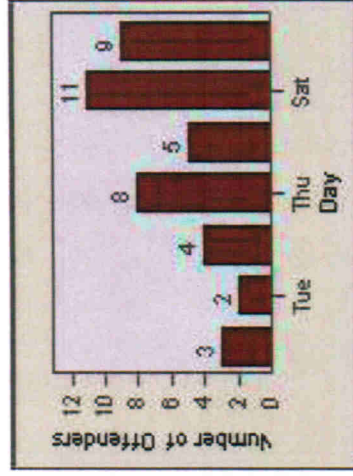

LANE 4

LANE 5

Redflex Redlight Offender Statistics

CONTRACT: Escondido LOCATION: ESC-ESVA-01 Escondido BI
DATE FROM: 01-Jul-2012 DATE TO: 31-Jul-2012

LANE 6

LANE TOTAL

Redflex Redlight Offender Statistics

CONTRACT: Escondido LOCATION: ESC-ESVA-01 Escondido BI
DATE FROM: 01-Jul-2012 DATE TO: 31-Jul-2012

Redflex Redlight Offender Statistics

CONTRACT: Escondido **LOCATION:** ESC-JUSE-01 Second Av
DATE FROM: 01-Jul-2012 **DATE TO:** 31-Jul-2012

LANE 1

LANE 2

LANE 3

Redflex Redlight Offender Statistics

CONTRACT: Escondido LOCATION: ESC-JUSE-01 Second Av
DATE FROM: 01-Jul-2012 DATE TO: 31-Jul-2012

LANE 4

LANE 5

Redflex Redlight Offender Statistics

CONTRACT: Escondido LOCATION: ESC-JUSE-01 Second Av
DATE FROM: 01-Jul-2012 DATE TO: 31-Jul-2012

LANE 6

LANE TOTAL

Redflex Redlight Offender Statistics

CONTRACT: Escondido **LOCATION:** ESC-JUSE-01 Second Av
DATE FROM: 01-Jul-2012 **DATE TO:** 31-Jul-2012