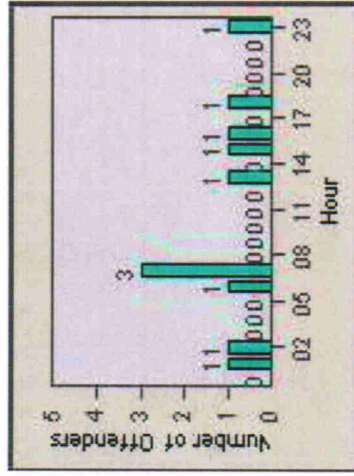

LANE 4

LANE 5

Redflex Redlight Offender Statistics

CONTRACT: Escondido LOCATION: ESC-ESVA-01 Escondido BI
DATE FROM: 01-Jul-2012 DATE TO: 31-Jul-2012

LANE 6

LANE TOTAL

Redflex Redlight Offender Statistics

CONTRACT: Escondido LOCATION: ESC-ESVA-01 Escondido BI
DATE FROM: 01-Jul-2012 DATE TO: 31-Jul-2012

Redflex Redlight Offender Statistics

CONTRACT: Escondido **LOCATION:** ESC-JUSE-01 Second Av
DATE FROM: 01-Jul-2012 **DATE TO:** 31-Jul-2012

LANE 1

LANE 2

LANE 3

Redflex Redlight Offender Statistics

CONTRACT: Escondido LOCATION: ESC-JUSE-01 Second Av
DATE FROM: 01-Jul-2012 DATE TO: 31-Jul-2012