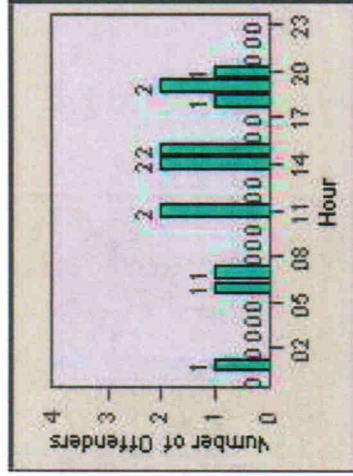

LANE 6

LANE TOTAL

Redflex Redlight Offender Statistics

CONTRACT: Escondido **LOCATION:** ESC-CCVP-01 Centre City Pkwy
DATE FROM: 01-Jul-2012 **DATE TO:** 31-Jul-2012

Redflex Redlight Offender Statistics

CONTRACT: Escondido **LOCATION:** ESC-ES02-01 Escondido BI
DATE FROM: 01-Jul-2012 **DATE TO:** 31-Jul-2012

LANE 1

LANE 2

LANE 3

Redflex Redlight Offender Statistics

CONTRACT: Escondido LOCATION: ESC-ES02-01 Escondido BI
DATE FROM: 01-Jul-2012 DATE TO: 31-Jul-2012

LANE 4

LANE 5

Redflex Redlight Offender Statistics