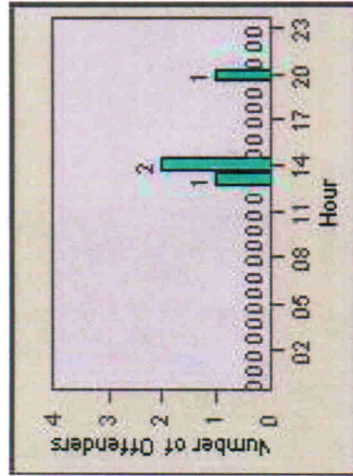

CONTRACT: Escondido LOCATION: ESC-ES02-01 Escondido BI
DATE FROM: 01-Jul-2012 DATE TO: 31-Jul-2012

LANE 6

LANE TOTAL

Redflex Redlight Offender Statistics

CONTRACT: Escondido LOCATION: ESC-ES02-01 Escondido BI
DATE FROM: 01-Jul-2012 DATE TO: 31-Jul-2012

Redflex Redlight Offender Statistics

CONTRACT: Escondido **LOCATION:** ESC-ESVA-01 Escondido BI
DATE FROM: 01-Jul-2012 **DATE TO:** 31-Jul-2012

LANE 1

LANE 2

LANE 3

Redflex Redlight Offender Statistics

CONTRACT: Escondido **LOCATION:** ESC-ESVA-01 Escondido BI
DATE FROM: 01-Jul-2012 **DATE TO:** 31-Jul-2012