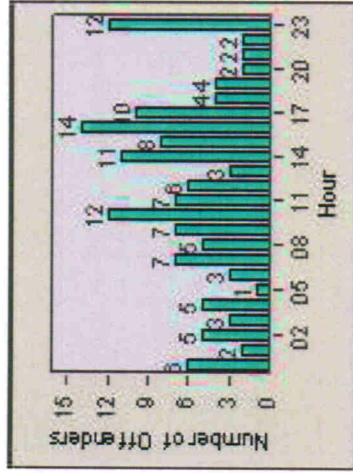

Redflex Redlight Offender Statistics

CONTRACT: Escondido **LOCATION:** ESC-LIFI-01 Lincoln Av
DATE FROM: 01-Jul-2012 **DATE TO:** 31-Jul-2012

LANE 1

LANE 2

LANE 3

Redflex Redlight Offender Statistics

CONTRACT: Escondido **LOCATION:** ESC-LIFI-01 Lincoln Av
DATE FROM: 01-Jul-2012 **DATE TO:** 31-Jul-2012

Redflex Redlight Offender Statistics

CONTRACT: Escondido LOCATION: ESC-LIFI-01 Lincoln Av
DATE FROM: 01-Jul-2012 DATE TO: 31-Jul-2012

LANE 6

LANE TOTAL

Redflex Redlight Offender Statistics

CONTRACT: Escondido **LOCATION:** ESC-LIFI-01 Lincoln Av
DATE FROM: 01-Jul-2012 **DATE TO:** 31-Jul-2012

Redflex Redlight Offender Statistics

CONTRACT: Escondido **LOCATION:** ESC-LIFI-03 Lincoln Av
DATE FROM: 01-Jul-2012 **DATE TO:** 31-Jul-2012

LANE 1

LANE 2

LANE 3

Redflex Redlight Offender Statistics

CONTRACT: Escondido **LOCATION:** ESC-LIFI-03 Lincoln AV
DATE FROM: 01-Jul-2012 **DATE TO:** 31-Jul-2012