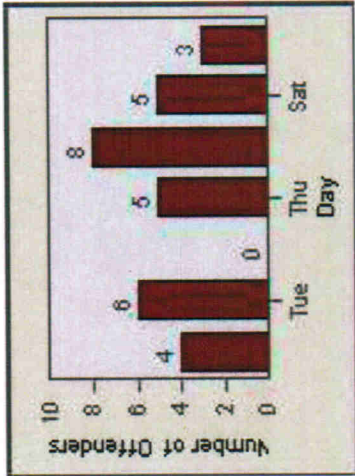

Redflex Redlight Offender Statistics

CONTRACT: Escondido **LOCATION:** ESC-02ES-01 Escondido BI
DATE FROM: 01-Jul-2012 **DATE TO:** 31-Jul-2012

LANE 1

LANE 2

LANE 3

Redflex Redlight Offender Statistics

CONTRACT: Escondido **LOCATION:** ESC-02ES-01 Escondido BI
DATE FROM: 01-Jul-2012 **DATE TO:** 31-Jul-2012

LANE 4

LANE 5

Redflex Redlight Offender Statistics

CONTRACT: Esccondido LOCATION: ESC-02ES-01 Escondido BI
DATE FROM: 01-Jul-2012 DATE TO: 31-Jul-2012

LANE 6

LANE TOTAL

Redflex Redlight Offender Statistics

CONTRACT: Escondido **LOCATION:** ESC-02ES-01 Escondido BI
DATE FROM: 01-Jul-2012 **DATE TO:** 31-Jul-2012