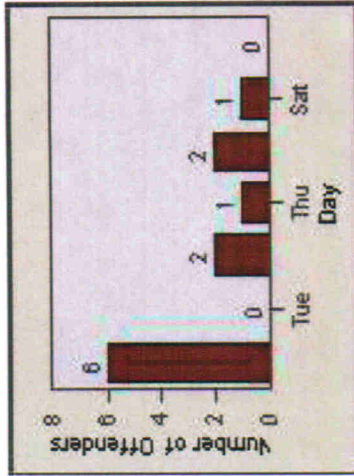

CONTRACT: Escondido LOCATION: ESC-ES02-01 Escondido BI
DATE FROM: 01-Jul-2012 DATE TO: 31-Jul-2012

LANE 6

LANE TOTAL

Redflex Redlight Offender Statistics

CONTRACT: Escondido LOCATION: ESC-ES02-01 Escondido BI
DATE FROM: 01-Jul-2012 DATE TO: 31-Jul-2012

Redflex Redlight Offender Statistics

CONTRACT: Escondido **LOCATION:** ESC-ESVA-01 Escondido BI
DATE FROM: 01-Jul-2012 **DATE TO:** 31-Jul-2012

LANE 1

LANE 2

LANE 3

Redflex Redlight Offender Statistics

CONTRACT: Escondido **LOCATION:** ESC-ESVA-01 Escondido BI
DATE FROM: 01-Jul-2012 **DATE TO:** 31-Jul-2012