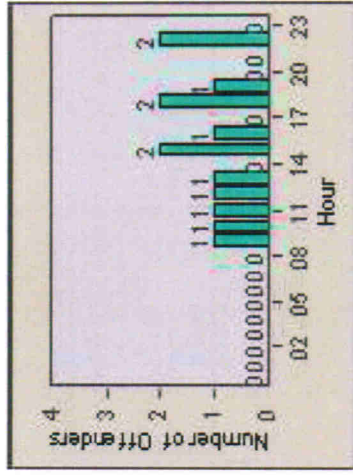

Redflex Redlight Offender Statistics

CONTRACT: Escondido **LOCATION:** ESC-ESVA-01 Escondido BI
DATE FROM: 01-Jul-2012 **DATE TO:** 31-Jul-2012

LANE 1

LANE 2

LANE 3

Redflex Redlight Offender Statistics

CONTRACT: Escondido **LOCATION:** ESC-ESVA-01 Escondido BI
DATE FROM: 01-Jul-2012 **DATE TO:** 31-Jul-2012

LANE 4

LANE 5

Redflex Redlight Offender Statistics

CONTRACT: Escondido LOCATION: ESC-ESVA-01 Escondido BI
DATE FROM: 01-Jul-2012 DATE TO: 31-Jul-2012

LANE 6

LANE TOTAL

Redflex Redlight Offender Statistics

CONTRACT: Escondido LOCATION: ESC-ESVA-01 Escondido BI
DATE FROM: 01-Jul-2012 DATE TO: 31-Jul-2012