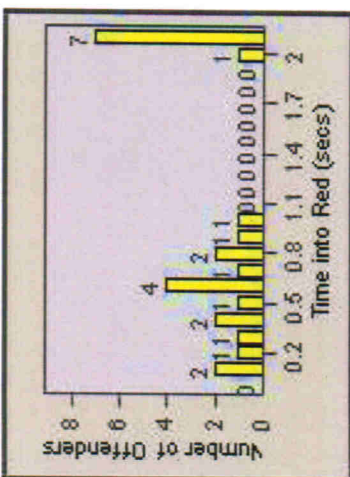

LANE 4

LANE 5

Redflex Redlight Offender Statistics

CONTRACT: Escondido LOCATION: ESC-JUSE-01 Second Av
DATE FROM: 01-Jul-2012 DATE TO: 31-Jul-2012

LANE 6

LANE TOTAL

Redflex Redlight Offender Statistics

CONTRACT: Escondido **LOCATION:** ESC-JUSE-01 Second Av
DATE FROM: 01-Jul-2012 **DATE TO:** 31-Jul-2012

Redflex Redlight Offender Statistics

CONTRACT: Escondido **LOCATION:** ESC-LIFI-01 Lincoln Av
DATE FROM: 01-Jul-2012 **DATE TO:** 31-Jul-2012

LANE 1

LANE 2

LANE 3

Redflex Redlight Offender Statistics

CONTRACT: Escondido **LOCATION:** ESC-LIFI-01 Lincoln Av
DATE FROM: 01-Jul-2012 **DATE TO:** 31-Jul-2012