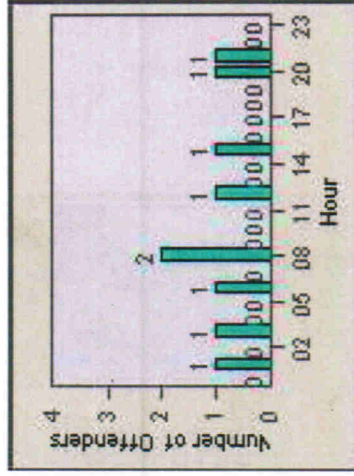

Redflex Redlight Offender Statistics

CONTRACT: Escondido   **LOCATION:** ESC-ES02-01 Escondido BI
DATE FROM: 01-Jul-2012   **DATE TO:** 31-Jul-2012

LANE 1

LANE 2