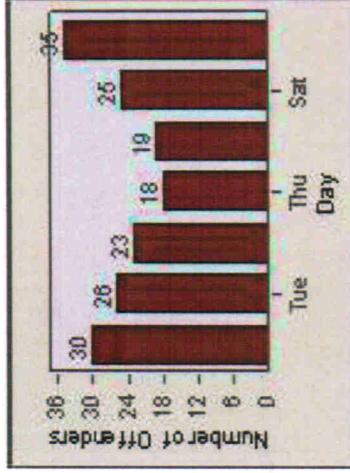

LANE 6

LANE TOTAL

Redflex Redlight Offender Statistics

CONTRACT: Escondido **LOCATION:** ESC-CCVP-01 Centre City Pkwy
DATE FROM: 01-Jul-2012 **DATE TO:** 31-Jul-2012

Redflex Redlight Offender Statistics

CONTRACT: Escondido **LOCATION:** ESC-ES02-01 Escondido BI
DATE FROM: 01-Jul-2012 **DATE TO:** 31-Jul-2012