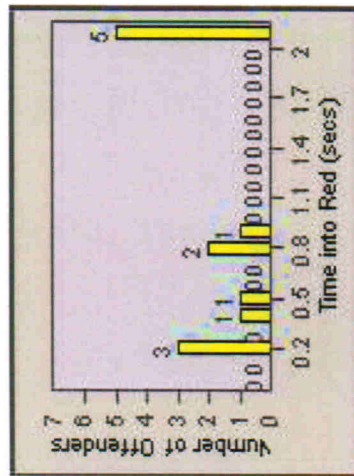

Redflex Redlight Offender Statistics

CONTRACT: Escondido **LOCATION:** ESC-AUVA-01 Valley
DATE FROM: 01-Jul-2012 **DATE TO:** 31-Jul-2012

LANE 1

LANE 2

LANE 3

Redflex Redlight Offender Statistics

CONTRACT: Escondido LOCATION: ESC-AUVA-01 Valley
DATE FROM: 01-Jul-2012 DATE TO: 31-Jul-2012