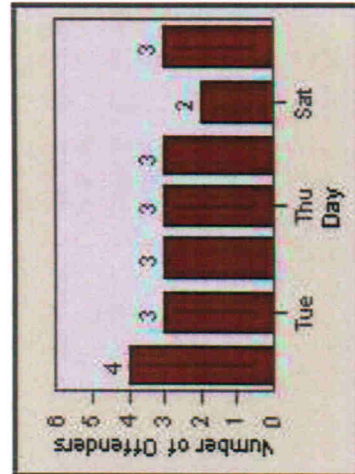

Redflex Redlight Offender Statistics

CONTRACT: Escondido LOCATION: ESC-LIFI-01 Lincoln Av
DATE FROM: 01-Jul-2012 DATE TO: 31-Jul-2012

LANE 6

LANE TOTAL

Redflex Redlight Offender Statistics

CONTRACT: Escondido **LOCATION:** ESC-LIFI-01 Lincoln Av
DATE FROM: 01-Jul-2012 **DATE TO:** 31-Jul-2012

Redflex Redlight Offender Statistics

CONTRACT: Escondido **LOCATION:** ESC-LIFI-03 Lincoln Av
DATE FROM: 01-Jul-2012 **DATE TO:** 31-Jul-2012

LANE 1

LANE 2

LANE 3

Redflex Redlight Offender Statistics

CONTRACT: Escondido **LOCATION:** ESC-LIFI-03 Lincoln AV
DATE FROM: 01-Jul-2012 **DATE TO:** 31-Jul-2012

LANE 4

LANE 5

Redflex Redlight Offender Statistics

CONTRACT: Escondido LOCATION: ESC-LIFI-03 Lincoln Av
DATE FROM: 01-Jul-2012 DATE TO: 31-Jul-2012

LANE 6

LANE TOTAL

Redflex Redlight Offender Statistics

CONTRACT: Escondido **LOCATION:** ESC-LIFI-03 Lincoln Av
DATE FROM: 01-Jul-2012 **DATE TO:** 31-Jul-2012