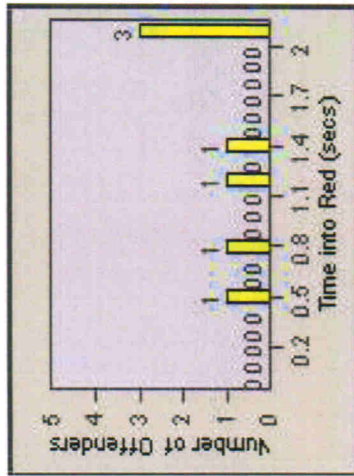

Redflex Redlight Offender Statistics

CONTRACT: Escondido   **LOCATION:** ESC-AUVA-01 Valley
DATE FROM: 01-Jul-2012   **DATE TO:** 31-Jul-2012

LANE 1

LANE 2