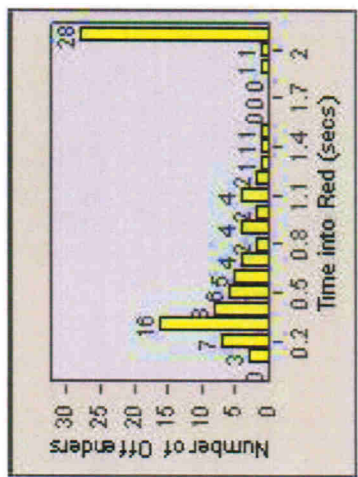

LANE 4

LANE 5

Redflex Redlight Offender Statistics

CONTRACT: Esccondido LOCATION: ESC-02ES-01 Escondido BI
DATE FROM: 01-Jul-2012 DATE TO: 31-Jul-2012

LANE 6

LANE TOTAL

Redflex Redlight Offender Statistics

CONTRACT: Escondido **LOCATION:** ESC-02ES-01 Escondido BI
DATE FROM: 01-Jul-2012 **DATE TO:** 31-Jul-2012