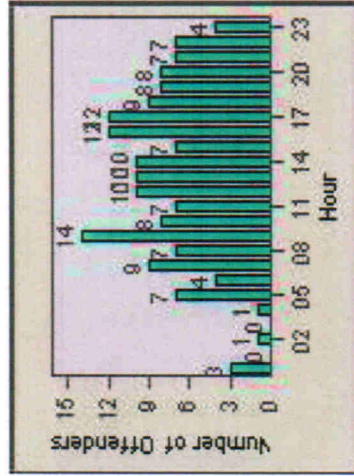

Redflex Redlight Offender Statistics

CONTRACT: Escondido **LOCATION:** ESC-CCVP-01 Centre City Pkwy
DATE FROM: 01-Jul-2012 **DATE TO:** 31-Jul-2012

LANE 1

LANE 2

LANE 3

Redflex Redlight Offender Statistics