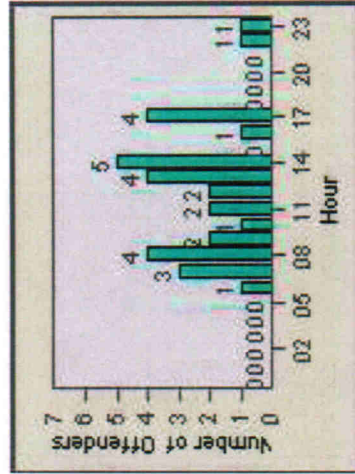

Redflex Redlight Offender Statistics

CONTRACT: Escondido **LOCATION:** ESC-02ES-01 Escondido BI
DATE FROM: 01-Jul-2012 **DATE TO:** 31-Jul-2012

LANE 1

LANE 2

LANE 3

Redflex Redlight Offender Statistics

CONTRACT: Escondido **LOCATION:** ESC-02ES-01 Escondido BI
DATE FROM: 01-Jul-2012 **DATE TO:** 31-Jul-2012

LANE 4

LANE 5

Redflex Redlight Offender Statistics

CONTRACT: Esccondido LOCATION: ESC-02ES-01 Escondido BI
DATE FROM: 01-Jul-2012 DATE TO: 31-Jul-2012

LANE 6

LANE TOTAL

Redflex Redlight Offender Statistics

CONTRACT: Escondido **LOCATION:** ESC-02ES-01 Escondido BI
DATE FROM: 01-Jul-2012 **DATE TO:** 31-Jul-2012