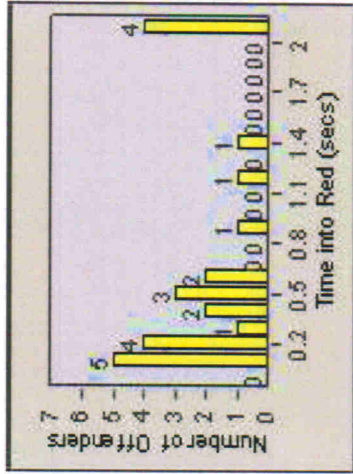

Redflex Redlight Offender Statistics

CONTRACT: Escondido LOCATION: ESC-LIFI-01 Lincoln Av
DATE FROM: 01-Jul-2012 DATE TO: 31-Jul-2012

LANE 6

LANE TOTAL

Redflex Redlight Offender Statistics

CONTRACT: Escondido **LOCATION:** ESC-LIFI-01 Lincoln Av
DATE FROM: 01-Jul-2012 **DATE TO:** 31-Jul-2012

Redflex Redlight Offender Statistics

CONTRACT: Escondido **LOCATION:** ESC-LIFI-03 Lincoln Av
DATE FROM: 01-Jul-2012 **DATE TO:** 31-Jul-2012

LANE 1

LANE 2

LANE 3

Redflex Redlight Offender Statistics

CONTRACT: Escondido **LOCATION:** ESC-LIFI-03 Lincoln AV
DATE FROM: 01-Jul-2012 **DATE TO:** 31-Jul-2012

LANE 4

LANE 5

Redflex Redlight Offender Statistics

CONTRACT: Escondido LOCATION: ESC-LIFI-03 Lincoln Av
DATE FROM: 01-Jul-2012 DATE TO: 31-Jul-2012

LANE 6

LANE TOTAL

Redflex Redlight Offender Statistics

CONTRACT: Escondido **LOCATION:** ESC-LIFI-03 Lincoln Av
DATE FROM: 01-Jul-2012 **DATE TO:** 31-Jul-2012