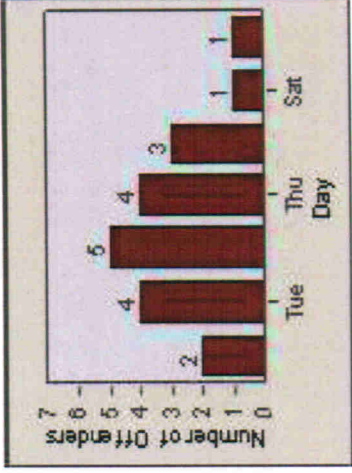

LANE 4

LANE 5

Redflex Redlight Offender Statistics

CONTRACT: Escondido LOCATION: ESC-AUVA-01 Valley DATE FROM: 01-Jul-2012 DATE TO: 31-Jul-2012

LANE 6

LANE TOTAL

Redflex Redlight Offender Statistics

CONTRACT: Escondido **LOCATION:** ESC-AUVA-01 Valley
DATE FROM: 01-Jul-2012 **DATE TO:** 31-Jul-2012