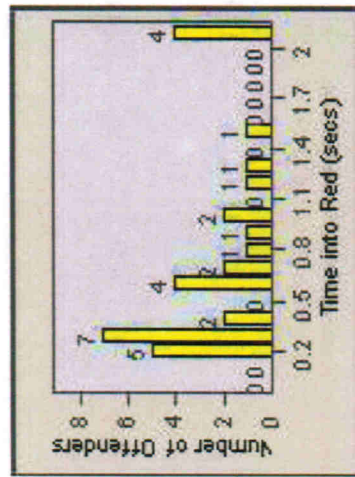

Redflex Redlight Offender Statistics

CONTRACT: Escondido **LOCATION:** ESC-02ES-01 Escondido BI
DATE FROM: 01-Jul-2012 **DATE TO:** 31-Jul-2012

LANE 1

LANE 2

LANE 3

Redflex Redlight Offender Statistics

CONTRACT: Escondido **LOCATION:** ESC-02ES-01 Escondido BI
DATE FROM: 01-Jul-2012 **DATE TO:** 31-Jul-2012

LANE 4

LANE 5

Redflex Redlight Offender Statistics

CONTRACT: Esccondido LOCATION: ESC-02ES-01 Escondido BI
DATE FROM: 01-Jul-2012 DATE TO: 31-Jul-2012

LANE 6

LANE TOTAL

Redflex Redlight Offender Statistics

CONTRACT: Escondido **LOCATION:** ESC-02ES-01 Escondido BI
DATE FROM: 01-Jul-2012 **DATE TO:** 31-Jul-2012