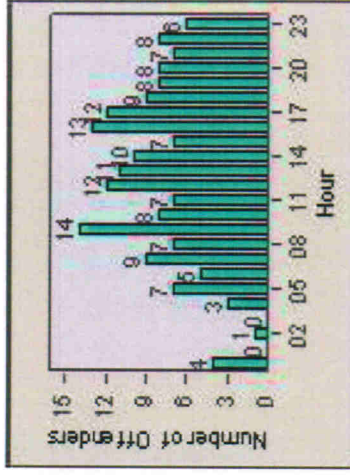

LANE 6

LANE TOTAL

Redflex Redlight Offender Statistics

CONTRACT: Escondido **LOCATION:** ESC-CCVP-01 Centre City Pkwy
DATE FROM: 01-Jul-2012 **DATE TO:** 31-Jul-2012

Redflex Redlight Offender Statistics

CONTRACT: Escondido **LOCATION:** ESC-ES02-01 Escondido BI
DATE FROM: 01-Jul-2012 **DATE TO:** 31-Jul-2012