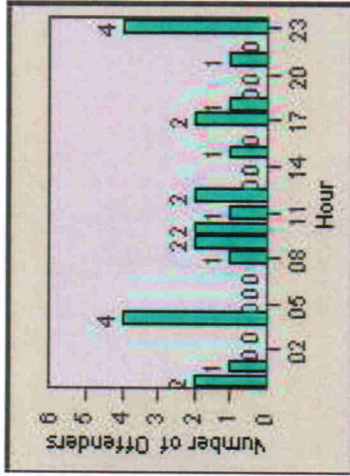

LANE 4

LANE 5

Redflex Redlight Offender Statistics

CONTRACT: Escondido LOCATION: ESC-JUSE-01 Second Av
DATE FROM: 01-Jul-2012 DATE TO: 31-Jul-2012

LANE 6

LANE TOTAL

Redflex Redlight Offender Statistics

CONTRACT: Escondido **LOCATION:** ESC-JUSE-01 Second Av
DATE FROM: 01-Jul-2012 **DATE TO:** 31-Jul-2012

Redflex Redlight Offender Statistics

CONTRACT: Escondido **LOCATION:** ESC-LIFI-01 Lincoln Av
DATE FROM: 01-Jul-2012 **DATE TO:** 31-Jul-2012

LANE 1

LANE 2

LANE 3

Redflex Redlight Offender Statistics

CONTRACT: Escondido **LOCATION:** ESC-LIFI-01 Lincoln Av
DATE FROM: 01-Jul-2012 **DATE TO:** 31-Jul-2012

Redflex Redlight Offender Statistics

CONTRACT: Escondido LOCATION: ESC-LIFI-01 Lincoln Av
DATE FROM: 01-Jul-2012 DATE TO: 31-Jul-2012

LANE 6

LANE TOTAL

Redflex Redlight Offender Statistics

CONTRACT: Escondido **LOCATION:** ESC-LIFI-01 Lincoln Av
DATE FROM: 01-Jul-2012 **DATE TO:** 31-Jul-2012