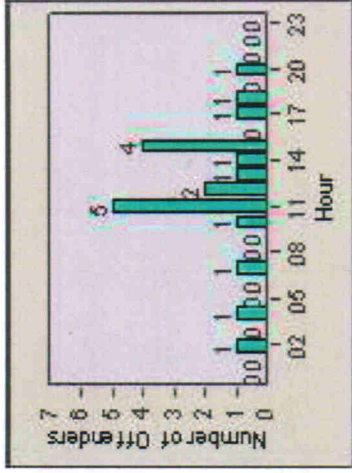

LANE 4

LANE 5

Redflex Redlight Offender Statistics

CONTRACT: Escondido LOCATION: ESC-AUVA-01 Valley DATE FROM: 01-Jul-2012 DATE TO: 31-Jul-2012

LANE 6

LANE TOTAL

Redflex Redlight Offender Statistics

CONTRACT: Escondido **LOCATION:** ESC-AUVA-01 Valley
DATE FROM: 01-Jul-2012 **DATE TO:** 31-Jul-2012