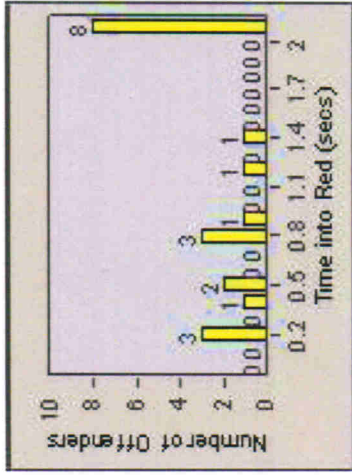

LANE 4

LANE 5

Redflex Redlight Offender Statistics

CONTRACT: Escondido LOCATION: ESC-AUVA-01 Valley DATE FROM: 01-Jul-2012 DATE TO: 31-Jul-2012

LANE 6

LANE TOTAL

Redflex Redlight Offender Statistics

CONTRACT: Escondido **LOCATION:** ESC-AUVA-01 Valley
DATE FROM: 01-Jul-2012 **DATE TO:** 31-Jul-2012