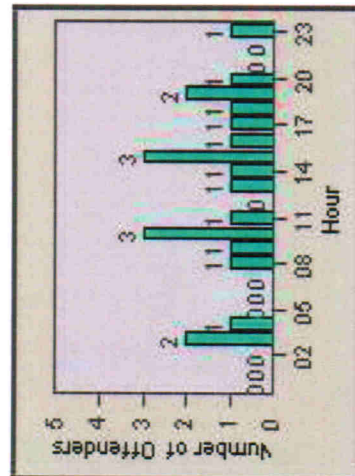

Redflex Redlight Offender Statistics

CONTRACT: Escondido LOCATION: ESC-LIFI-01 Lincoln Av
DATE FROM: 01-Jul-2012 DATE TO: 31-Jul-2012

LANE 6

LANE TOTAL

Redflex Redlight Offender Statistics

CONTRACT: Escondido **LOCATION:** ESC-LIFI-01 Lincoln Av
DATE FROM: 01-Jul-2012 **DATE TO:** 31-Jul-2012

Redflex Redlight Offender Statistics

CONTRACT: Escondido **LOCATION:** ESC-LIFI-03 Lincoln Av
DATE FROM: 01-Jul-2012 **DATE TO:** 31-Jul-2012

LANE 1

LANE 2

LANE 3

Redflex Redlight Offender Statistics

CONTRACT: Escondido **LOCATION:** ESC-LIFI-03 Lincoln AV
DATE FROM: 01-Jul-2012 **DATE TO:** 31-Jul-2012

LANE 4

LANE 5

Redflex Redlight Offender Statistics

CONTRACT: Escondido LOCATION: ESC-LIFI-03 Lincoln Av
DATE FROM: 01-Jul-2012 DATE TO: 31-Jul-2012

LANE 6

LANE TOTAL

Redflex Redlight Offender Statistics

CONTRACT: Escondido **LOCATION:** ESC-LIFI-03 Lincoln Av
DATE FROM: 01-Jul-2012 **DATE TO:** 31-Jul-2012