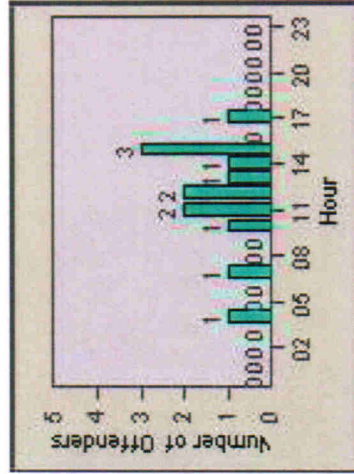

LANE 4

LANE 5

Redflex Redlight Offender Statistics

CONTRACT: Esccondido LOCATION: ESC-02ES-01 Escondido BI
DATE FROM: 01-Jul-2012 DATE TO: 31-Jul-2012

LANE 6

LANE TOTAL

Redflex Redlight Offender Statistics

CONTRACT: Escondido **LOCATION:** ESC-02ES-01 Escondido BI
DATE FROM: 01-Jul-2012 **DATE TO:** 31-Jul-2012

Redflex Redlight Offender Statistics

CONTRACT: Escondido **LOCATION:** ESC-AUVA-01 Valley
DATE FROM: 01-Jul-2012 **DATE TO:** 31-Jul-2012

LANE 1

LANE 2

LANE 3

Redflex Redlight Offender Statistics

CONTRACT: Escondido LOCATION: ESC-AUVA-01 Valley
DATE FROM: 01-Jul-2012 DATE TO: 31-Jul-2012

LANE 4

LANE 5

Redflex Redlight Offender Statistics

CONTRACT: Escondido LOCATION: ESC-AUVA-01 Valley DATE FROM: 01-Jul-2012 DATE TO: 31-Jul-2012

LANE 6

LANE TOTAL

Redflex Redlight Offender Statistics

CONTRACT: Escondido **LOCATION:** ESC-AUVA-01 Valley
DATE FROM: 01-Jul-2012 **DATE TO:** 31-Jul-2012