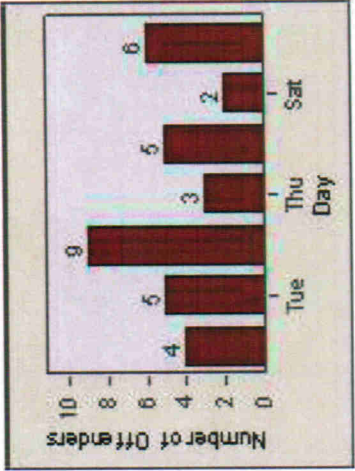

Redflex Redlight Offender Statistics

CONTRACT: Escondido **LOCATION:** ESC-02ES-01 Escondido BI
DATE FROM: 01-Jul-2012 **DATE TO:** 31-Jul-2012

LANE 1

LANE 2

LANE 3

Redflex Redlight Offender Statistics

CONTRACT: Escondido **LOCATION:** ESC-02ES-01 Escondido BI
DATE FROM: 01-Jul-2012 **DATE TO:** 31-Jul-2012

LANE 4

LANE 5

Redflex Redlight Offender Statistics

CONTRACT: Esccondido LOCATION: ESC-02ES-01 Escondido BI
DATE FROM: 01-Jul-2012 DATE TO: 31-Jul-2012

LANE 6

LANE TOTAL

Redflex Redlight Offender Statistics

CONTRACT: Escondido **LOCATION:** ESC-02ES-01 Escondido BI
DATE FROM: 01-Jul-2012 **DATE TO:** 31-Jul-2012