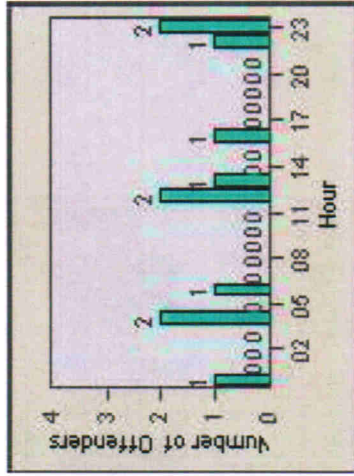

LANE 4

LANE 5

Redflex Redlight Offender Statistics

CONTRACT: Escondido LOCATION: ESC-AUVA-01 Valley DATE FROM: 01-Jul-2012 DATE TO: 31-Jul-2012

LANE 6

LANE TOTAL

Redflex Redlight Offender Statistics

CONTRACT: Escondido **LOCATION:** ESC-AUVA-01 Valley
DATE FROM: 01-Jul-2012 **DATE TO:** 31-Jul-2012

Redflex Redlight Offender Statistics

CONTRACT: Escondido **LOCATION:** ESC-CCVP-01 Centre City Pkwy
DATE FROM: 01-Jul-2012 **DATE TO:** 31-Jul-2012

LANE 1

LANE 2

LANE 3

Redflex Redlight Offender Statistics