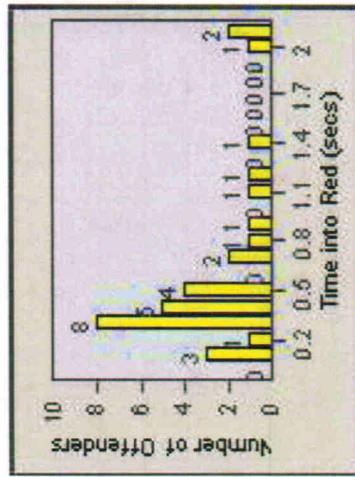

Redflex Redlight Offender Statistics

CONTRACT: Escondido **LOCATION:** ESC-02ES-01 Escondido BI
DATE FROM: 01-Jul-2012 **DATE TO:** 31-Jul-2012

LANE 1

LANE 2

LANE 3

Redflex Redlight Offender Statistics

CONTRACT: Escondido **LOCATION:** ESC-02ES-01 Escondido BI
DATE FROM: 01-Jul-2012 **DATE TO:** 31-Jul-2012

LANE 4

LANE 5

Redflex Redlight Offender Statistics

CONTRACT: Esccondido LOCATION: ESC-02ES-01 Escondido BI
DATE FROM: 01-Jul-2012 DATE TO: 31-Jul-2012

LANE 6

LANE TOTAL

Redflex Redlight Offender Statistics

CONTRACT: Escondido **LOCATION:** ESC-02ES-01 Escondido BI
DATE FROM: 01-Jul-2012 **DATE TO:** 31-Jul-2012