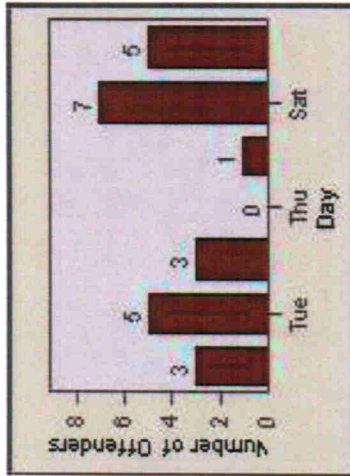

Redflex Redlight Offender Statistics

CONTRACT: Escondido **LOCATION:** ESC-LIFI-01 Lincoln Av
DATE FROM: 01-Jul-2012 **DATE TO:** 31-Jul-2012

LANE 1

LANE 2

LANE 3

Redflex Redlight Offender Statistics

CONTRACT: Escondido **LOCATION:** ESC-LIFI-01 Lincoln Av
DATE FROM: 01-Jul-2012 **DATE TO:** 31-Jul-2012

Redflex Redlight Offender Statistics

CONTRACT: Escondido LOCATION: ESC-LIFI-01 Lincoln Av
DATE FROM: 01-Jul-2012 DATE TO: 31-Jul-2012

LANE 6

LANE TOTAL

Redflex Redlight Offender Statistics

CONTRACT: Escondido **LOCATION:** ESC-LIFI-01 Lincoln Av
DATE FROM: 01-Jul-2012 **DATE TO:** 31-Jul-2012