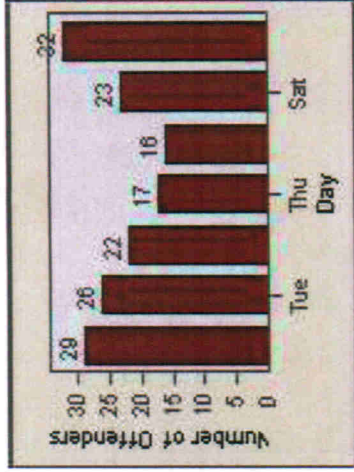

Redflex Redlight Offender Statistics

CONTRACT: Escondido **LOCATION:** ESC-CCVP-01 Centre City Pkwy
DATE FROM: 01-Jul-2012 **DATE TO:** 31-Jul-2012

LANE 1

LANE 2

LANE 3

Redflex Redlight Offender Statistics