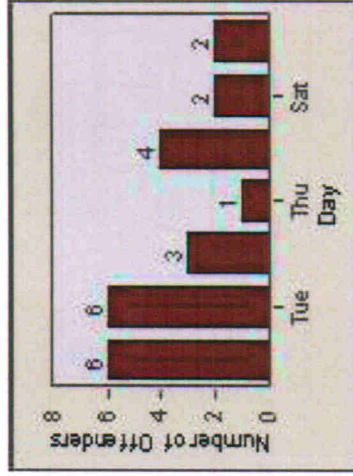

Redflex Redlight Offender Statistics

CONTRACT: Escondido LOCATION: ESC-LIFI-01 Lincoln Av
DATE FROM: 01-Jul-2012 DATE TO: 31-Jul-2012

LANE 6

LANE TOTAL

Redflex Redlight Offender Statistics

CONTRACT: Escondido **LOCATION:** ESC-LIFI-01 Lincoln Av
DATE FROM: 01-Jul-2012 **DATE TO:** 31-Jul-2012

Redflex Redlight Offender Statistics

CONTRACT: Escondido **LOCATION:** ESC-LIFI-03 Lincoln Av
DATE FROM: 01-Jul-2012 **DATE TO:** 31-Jul-2012

LANE 1

LANE 2

LANE 3

Redflex Redlight Offender Statistics

CONTRACT: Escondido **LOCATION:** ESC-LIFI-03 Lincoln AV
DATE FROM: 01-Jul-2012 **DATE TO:** 31-Jul-2012

LANE 4

LANE 5

Redflex Redlight Offender Statistics

CONTRACT: Escondido LOCATION: ESC-LIFI-03 Lincoln Av
DATE FROM: 01-Jul-2012 DATE TO: 31-Jul-2012

LANE 6

LANE TOTAL

Redflex Redlight Offender Statistics

CONTRACT: Escondido **LOCATION:** ESC-LIFI-03 Lincoln Av
DATE FROM: 01-Jul-2012 **DATE TO:** 31-Jul-2012