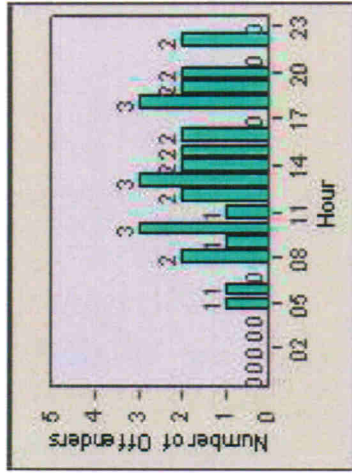

Redflex Redlight Offender Statistics

CONTRACT: Escondido **LOCATION:** ESC-ESVA-01 Escondido BI
DATE FROM: 01-Jul-2012 **DATE TO:** 31-Jul-2012

LANE 1

LANE 2

LANE 3

Redflex Redlight Offender Statistics

CONTRACT: Escondido **LOCATION:** ESC-ESVA-01 Escondido BI
DATE FROM: 01-Jul-2012 **DATE TO:** 31-Jul-2012

LANE 4

LANE 5

Redflex Redlight Offender Statistics

CONTRACT: Escondido LOCATION: ESC-ESVA-01 Escondido BI
DATE FROM: 01-Jul-2012 DATE TO: 31-Jul-2012

LANE 6

LANE TOTAL

Redflex Redlight Offender Statistics

CONTRACT: Escondido LOCATION: ESC-ESVA-01 Escondido BI
DATE FROM: 01-Jul-2012 DATE TO: 31-Jul-2012

Redflex Redlight Offender Statistics

CONTRACT: Escondido **LOCATION:** ESC-JUSE-01 Second Av
DATE FROM: 01-Jul-2012 **DATE TO:** 31-Jul-2012

LANE 1

LANE 2

LANE 3

Redflex Redlight Offender Statistics

CONTRACT: Escondido LOCATION: ESC-JUSE-01 Second Av
DATE FROM: 01-Jul-2012 DATE TO: 31-Jul-2012