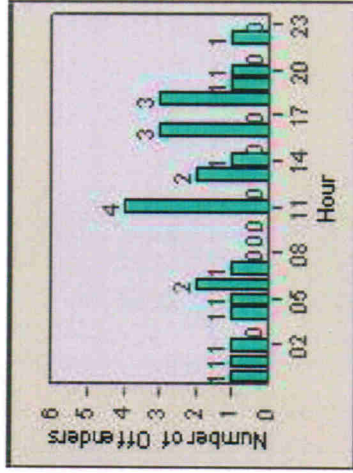

Redflex Redlight Offender Statistics

CONTRACT: Escondido LOCATION: ESC-LIFI-01 Lincoln Av
DATE FROM: 01-Jul-2012 DATE TO: 31-Jul-2012

LANE 6

LANE TOTAL

Redflex Redlight Offender Statistics

CONTRACT: Escondido **LOCATION:** ESC-LIFI-01 Lincoln Av
DATE FROM: 01-Jul-2012 **DATE TO:** 31-Jul-2012

Redflex Redlight Offender Statistics

CONTRACT: Escondido **LOCATION:** ESC-LIFI-03 Lincoln Av
DATE FROM: 01-Jul-2012 **DATE TO:** 31-Jul-2012

LANE 1

LANE 2

LANE 3

Redflex Redlight Offender Statistics

CONTRACT: Escondido **LOCATION:** ESC-LIFI-03 Lincoln AV
DATE FROM: 01-Jul-2012 **DATE TO:** 31-Jul-2012

LANE 4

LANE 5

Redflex Redlight Offender Statistics

CONTRACT: Escondido LOCATION: ESC-LIFI-03 Lincoln Av
DATE FROM: 01-Jul-2012 DATE TO: 31-Jul-2012

LANE 6

LANE TOTAL

Redflex Redlight Offender Statistics

CONTRACT: Escondido **LOCATION:** ESC-LIFI-03 Lincoln Av
DATE FROM: 01-Jul-2012 **DATE TO:** 31-Jul-2012