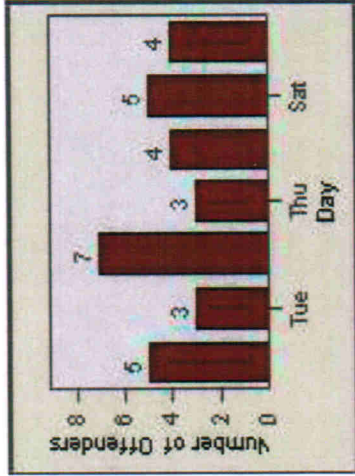

Redflex Redlight Offender Statistics

CONTRACT: Escondido **LOCATION:** ESC-02ES-01 Escondido BI
DATE FROM: 01-Jul-2012 **DATE TO:** 31-Jul-2012

LANE 1

LANE 2

LANE 3

Redflex Redlight Offender Statistics

CONTRACT: Escondido **LOCATION:** ESC-02ES-01 Escondido BI
DATE FROM: 01-Jul-2012 **DATE TO:** 31-Jul-2012

LANE 4

LANE 5

Redflex Redlight Offender Statistics

CONTRACT: Esccondido LOCATION: ESC-02ES-01 Escondido BI
DATE FROM: 01-Jul-2012 DATE TO: 31-Jul-2012

LANE 6

LANE TOTAL

Redflex Redlight Offender Statistics

CONTRACT: Escondido **LOCATION:** ESC-02ES-01 Escondido BI
DATE FROM: 01-Jul-2012 **DATE TO:** 31-Jul-2012