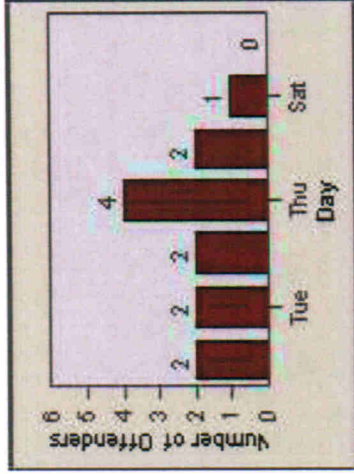

LANE 4

LANE 5

Redflex Redlight Offender Statistics

CONTRACT: Esccondido LOCATION: ESC-02ES-01 Escondido BI
DATE FROM: 01-Jul-2012 DATE TO: 31-Jul-2012

LANE 6

LANE TOTAL

Redflex Redlight Offender Statistics

CONTRACT: Escondido **LOCATION:** ESC-02ES-01 Escondido BI
DATE FROM: 01-Jul-2012 **DATE TO:** 31-Jul-2012

Redflex Redlight Offender Statistics

CONTRACT: Escondido **LOCATION:** ESC-AUVA-01 Valley
DATE FROM: 01-Jul-2012 **DATE TO:** 31-Jul-2012

LANE 1

LANE 2

LANE 3

Redflex Redlight Offender Statistics

CONTRACT: Escondido LOCATION: ESC-AUVA-01 Valley
DATE FROM: 01-Jul-2012 DATE TO: 31-Jul-2012

LANE 4

LANE 5

Redflex Redlight Offender Statistics

CONTRACT: Escondido LOCATION: ESC-AUVA-01 Valley DATE FROM: 01-Jul-2012 DATE TO: 31-Jul-2012

LANE 6

LANE TOTAL

Redflex Redlight Offender Statistics

CONTRACT: Escondido **LOCATION:** ESC-AUVA-01 Valley
DATE FROM: 01-Jul-2012 **DATE TO:** 31-Jul-2012