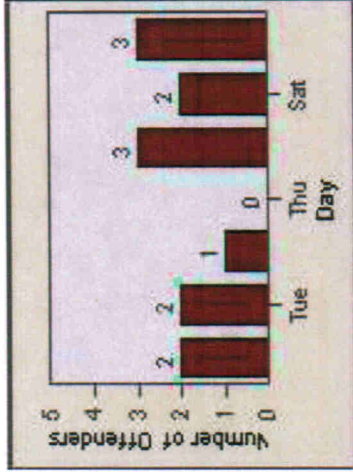

Redflex Redlight Offender Statistics

CONTRACT: Escondido   **LOCATION:** ESC-ES02-01 Escondido BI
DATE FROM: 01-Jul-2012   **DATE TO:** 31-Jul-2012

LANE 1

LANE 2

LANE 3