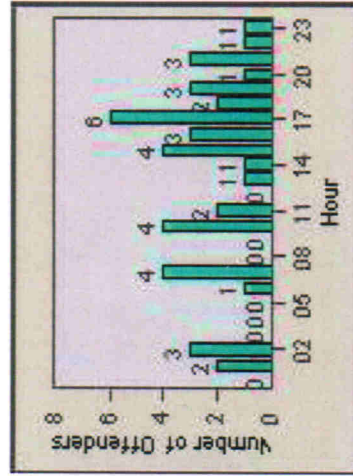

LANE 4

LANE 5

Redflex Redlight Offender Statistics

CONTRACT: Escondido LOCATION: ESC-ESVA-01 Escondido BI
DATE FROM: 01-Jul-2012 DATE TO: 31-Jul-2012

LANE 6

LANE TOTAL

Redflex Redlight Offender Statistics

CONTRACT: Escondido LOCATION: ESC-ESVA-01 Escondido BI
DATE FROM: 01-Jul-2012 DATE TO: 31-Jul-2012

Redflex Redlight Offender Statistics

CONTRACT: Escondido **LOCATION:** ESC-JUSE-01 Second Av
DATE FROM: 01-Jul-2012 **DATE TO:** 31-Jul-2012

LANE 1

LANE 2

LANE 3

Redflex Redlight Offender Statistics

CONTRACT: Escondido LOCATION: ESC-JUSE-01 Second Av
DATE FROM: 01-Jul-2012 DATE TO: 31-Jul-2012

LANE 4

LANE 5

Redflex Redlight Offender Statistics

CONTRACT: Escondido LOCATION: ESC-JUSE-01 Second Av
DATE FROM: 01-Jul-2012 DATE TO: 31-Jul-2012

LANE 6

LANE TOTAL

Redflex Redlight Offender Statistics

CONTRACT: Escondido **LOCATION:** ESC-JUSE-01 Second Av
DATE FROM: 01-Jul-2012 **DATE TO:** 31-Jul-2012