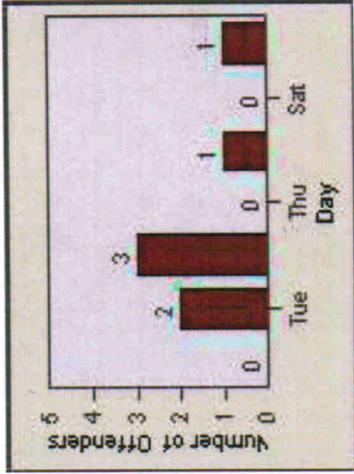

Redflex Redlight Offender Statistics

CONTRACT: Escondido **LOCATION:** ESC-02ES-01 Escondido BI
DATE FROM: 01-Jul-2012 **DATE TO:** 31-Jul-2012

LANE 1

LANE 2

LANE 3

Redflex Redlight Offender Statistics

CONTRACT: Escondido **LOCATION:** ESC-02ES-01 Escondido BI
DATE FROM: 01-Jul-2012 **DATE TO:** 31-Jul-2012

LANE 4

LANE 5

Redflex Redlight Offender Statistics

CONTRACT: Esccondido LOCATION: ESC-02ES-01 Escondido BI
DATE FROM: 01-Jul-2012 DATE TO: 31-Jul-2012

LANE 6

LANE TOTAL

Redflex Redlight Offender Statistics

CONTRACT: Escondido **LOCATION:** ESC-02ES-01 Escondido BI
DATE FROM: 01-Jul-2012 **DATE TO:** 31-Jul-2012

Redflex Redlight Offender Statistics

CONTRACT: Escondido **LOCATION:** ESC-AUVA-01 Valley
DATE FROM: 01-Jul-2012 **DATE TO:** 31-Jul-2012

LANE 1

LANE 2

LANE 3

Redflex Redlight Offender Statistics

CONTRACT: Escondido LOCATION: ESC-AUVA-01 Valley
DATE FROM: 01-Jul-2012 DATE TO: 31-Jul-2012