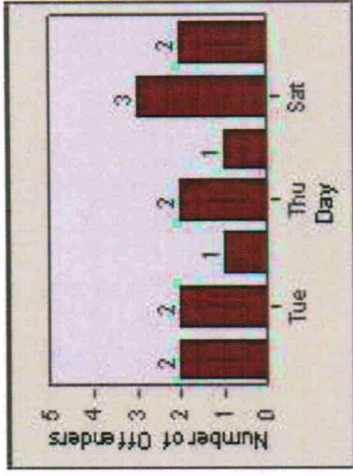

Redflex Redlight Offender Statistics

CONTRACT: Escondido **LOCATION:** ESC-ESVA-01 Escondido BI
DATE FROM: 01-Jul-2012 **DATE TO:** 31-Jul-2012

LANE 1

LANE 2

LANE 3

Redflex Redlight Offender Statistics

CONTRACT: Escondido **LOCATION:** ESC-ESVA-01 Escondido BI
DATE FROM: 01-Jul-2012 **DATE TO:** 31-Jul-2012

LANE 4

LANE 5

Redflex Redlight Offender Statistics

CONTRACT: Escondido LOCATION: ESC-ESVA-01 Escondido BI
DATE FROM: 01-Jul-2012 DATE TO: 31-Jul-2012

LANE 6

LANE TOTAL

Redflex Redlight Offender Statistics

CONTRACT: Escondido LOCATION: ESC-ESVA-01 Escondido BI
DATE FROM: 01-Jul-2012 DATE TO: 31-Jul-2012