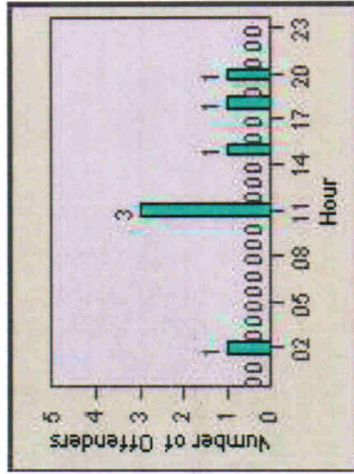

Redflex Redlight Offender Statistics

CONTRACT: Escondido   **LOCATION:** ESC-AUVA-01 Valley
DATE FROM: 01-Jul-2012   **DATE TO:** 31-Jul-2012

LANE 1

LANE 2