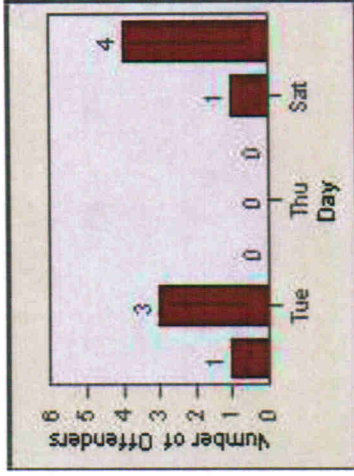

Redflex Redlight Offender Statistics

CONTRACT: Escondido   **LOCATION:** ESC-ES02-01 Escondido BI
DATE FROM: 01-Jul-2012   **DATE TO:** 31-Jul-2012

LANE 1

LANE 2