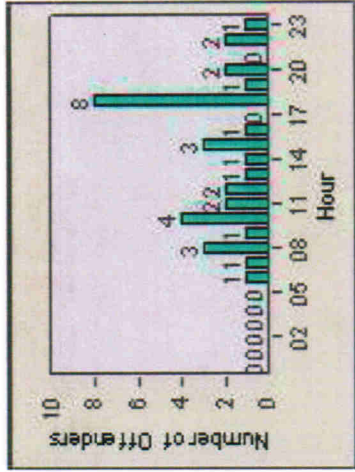

Redflex Redlight Offender Statistics

CONTRACT: Escondido **LOCATION:** ESC-02ES-01 Escondido BI
DATE FROM: 01-Jul-2012 **DATE TO:** 31-Jul-2012

LANE 1

LANE 2

LANE 3

Redflex Redlight Offender Statistics

CONTRACT: Escondido **LOCATION:** ESC-02ES-01 Escondido BI
DATE FROM: 01-Jul-2012 **DATE TO:** 31-Jul-2012

LANE 4

LANE 5

Redflex Redlight Offender Statistics

CONTRACT: Esccondido LOCATION: ESC-02ES-01 Escondido BI
DATE FROM: 01-Jul-2012 DATE TO: 31-Jul-2012

LANE 6

LANE TOTAL

Redflex Redlight Offender Statistics

CONTRACT: Escondido **LOCATION:** ESC-02ES-01 Escondido BI
DATE FROM: 01-Jul-2012 **DATE TO:** 31-Jul-2012