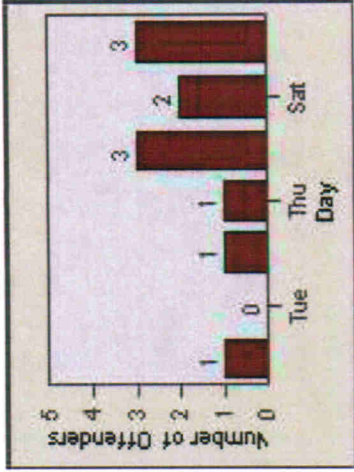

Redflex Redlight Offender Statistics

CONTRACT: Escondido   **LOCATION:** ESC-CCVP-01 Centre City Pkwy
DATE FROM: 01-Jul-2012   **DATE TO:** 31-Jul-2012

LANE 1

LANE 2