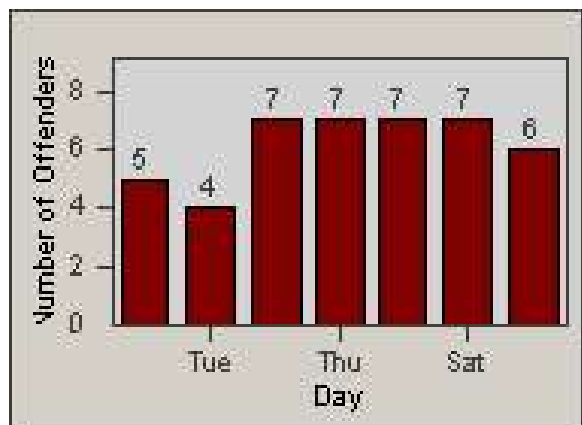

Redflex Redlight Offender Statistics

CONTRACT: Garden Grove LOCATION: GG-BROR-01 Brookhurst St
 DATE FROM: 1/Jul/2009 DATE TO: 31/Jul/2009

LANE 1

LANE 2

LANE 3

Redflex Redlight Offender Statistics

CONTRACT: Garden Grove **LOCATION:** GG-BROR-01 Brookhurst St
DATE FROM: 1/Jul/2009 **DATE TO:** 31/Jul/2009

LANE 4

LANE TOTAL

Redflex Redlight Offender Statistics

CONTRACT: Garden Grove **LOCATION:** GG-BROR-01 Brookhurst St
DATE FROM: 1/Jul/2009 **DATE TO:** 31/Jul/2009