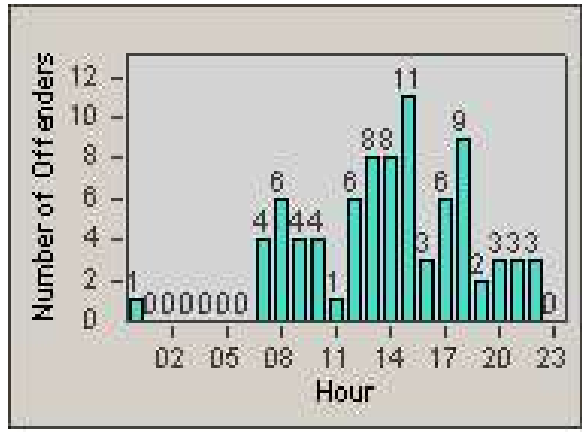

Redflex Redlight Offender Statistics

CONTRACT: Garden Grove LOCATION: GG-BROR-01 Brookhurst St
 DATE FROM: 1/Jul/2009 DATE TO: 31/Jul/2009

LANE 1

LANE 2

LANE 3

Redflex Redlight Offender Statistics

CONTRACT: Garden Grove **LOCATION:** GG-BROR-01 Brookhurst St
DATE FROM: 1/Jul/2009 **DATE TO:** 31/Jul/2009

LANE 4

LANE TOTAL

Redflex Redlight Offender Statistics

CONTRACT: Garden Grove **LOCATION:** GG-BROR-01 Brookhurst St
DATE FROM: 1/Jul/2009 **DATE TO:** 31/Jul/2009