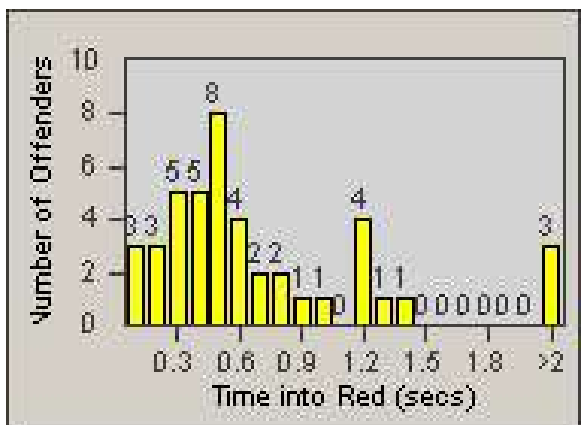

Redflex Redlight Offender Statistics

CONTRACT: Garden Grove LOCATION: GG-BROR-01 Brookhurst St
 DATE FROM: 1/Jul/2009 DATE TO: 31/Jul/2009

LANE 1

LANE 2

LANE 3

Redflex Redlight Offender Statistics

CONTRACT: Garden Grove **LOCATION:** GG-BROR-01 Brookhurst St
DATE FROM: 1/Jul/2009 **DATE TO:** 31/Jul/2009

LANE 4

LANE TOTAL

Redflex Redlight Offender Statistics

CONTRACT: Garden Grove **LOCATION:** GG-BROR-01 Brookhurst St
DATE FROM: 1/Jul/2009 **DATE TO:** 31/Jul/2009