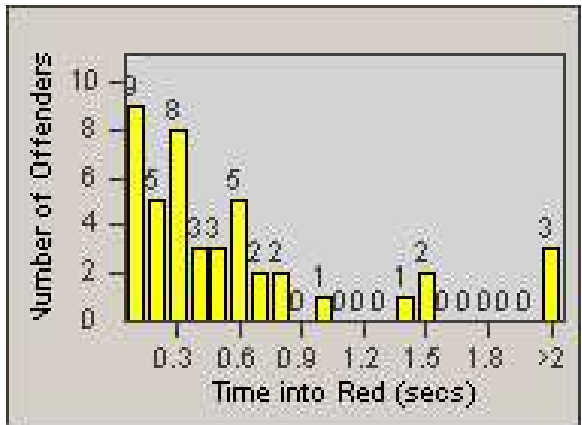

Redflex Redlight Offender Statistics

CONTRACT: Garden Grove LOCATION: GG-BROR-01 Brookhurst St
 DATE FROM: 1/Jul/2009 DATE TO: 31/Jul/2009

LANE 1

LANE 2

LANE 3

Redflex Redlight Offender Statistics

CONTRACT: Garden Grove **LOCATION:** GG-BROR-01 Brookhurst St
DATE FROM: 1/Jul/2009 **DATE TO:** 31/Jul/2009

LANE 4

LANE TOTAL

Redflex Redlight Offender Statistics

CONTRACT: Garden Grove **LOCATION:** GG-BROR-01 Brookhurst St
DATE FROM: 1/Jul/2009 **DATE TO:** 31/Jul/2009