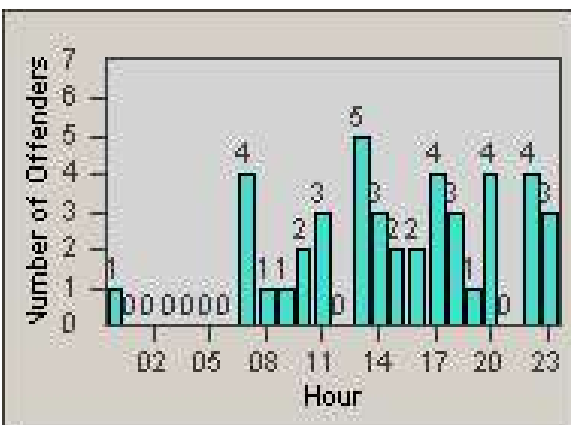

Redflex Redlight Offender Statistics

CONTRACT: Garden Grove LOCATION: GG-BROR-01 Brookhurst St
 DATE FROM: 1/Jul/2009 DATE TO: 31/Jul/2009

LANE 1

LANE 2

LANE 3

Redflex Redlight Offender Statistics

CONTRACT: Garden Grove **LOCATION:** GG-BROR-01 Brookhurst St
DATE FROM: 1/Jul/2009 **DATE TO:** 31/Jul/2009

LANE 4

LANE TOTAL

Redflex Redlight Offender Statistics

CONTRACT: Garden Grove **LOCATION:** GG-BROR-01 Brookhurst St
DATE FROM: 1/Jul/2009 **DATE TO:** 31/Jul/2009