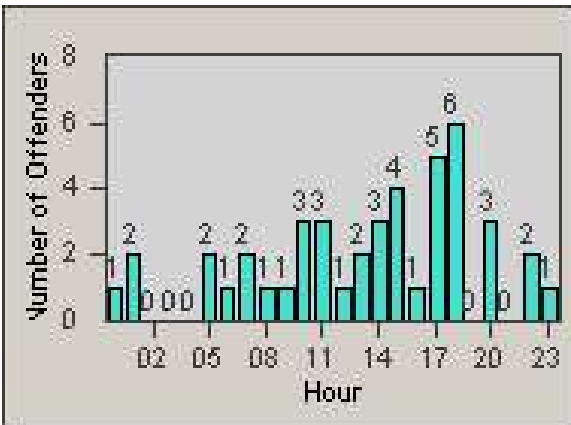

Redflex Redlight Offender Statistics

CONTRACT: Garden Grove LOCATION: GG-BROR-01 Brookhurst St
 DATE FROM: 1/Jul/2009 DATE TO: 31/Jul/2009

LANE 1

LANE 2

LANE 3

Redflex Redlight Offender Statistics

CONTRACT: Garden Grove **LOCATION:** GG-BROR-01 Brookhurst St
DATE FROM: 1/Jul/2009 **DATE TO:** 31/Jul/2009

LANE 4

LANE TOTAL

Redflex Redlight Offender Statistics

CONTRACT: Garden Grove **LOCATION:** GG-BROR-01 Brookhurst St
DATE FROM: 1/Jul/2009 **DATE TO:** 31/Jul/2009