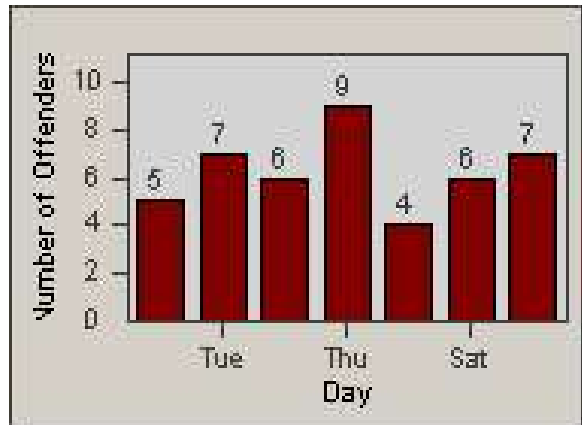

Redflex Redlight Offender Statistics

CONTRACT: Garden Grove LOCATION: GG-BROR-01 Brookhurst St
 DATE FROM: 1/Jul/2009 DATE TO: 31/Jul/2009

LANE 1

LANE 2

LANE 3

Redflex Redlight Offender Statistics

CONTRACT: Garden Grove **LOCATION:** GG-BROR-01 Brookhurst St
DATE FROM: 1/Jul/2009 **DATE TO:** 31/Jul/2009

LANE 4

LANE TOTAL

Redflex Redlight Offender Statistics

CONTRACT: Garden Grove **LOCATION:** GG-BROR-01 Brookhurst St
DATE FROM: 1/Jul/2009 **DATE TO:** 31/Jul/2009