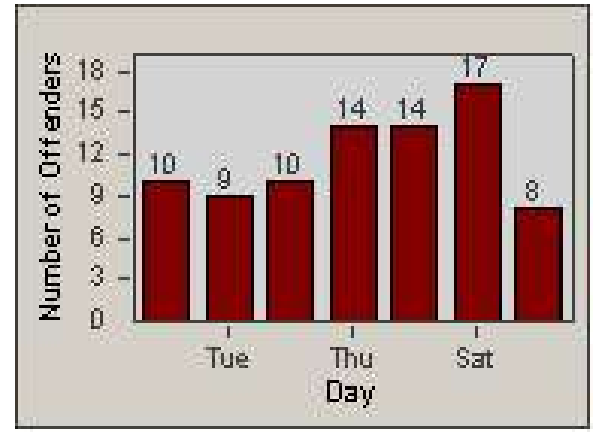

Redflex Redlight Offender Statistics

CONTRACT: Garden Grove LOCATION: GG-BROR-01 Brookhurst St
 DATE FROM: 1/Jul/2009 DATE TO: 31/Jul/2009

LANE 1

LANE 2

LANE 3

Redflex Redlight Offender Statistics

CONTRACT: Garden Grove **LOCATION:** GG-BROR-01 Brookhurst St
DATE FROM: 1/Jul/2009 **DATE TO:** 31/Jul/2009

LANE 4

LANE TOTAL

Redflex Redlight Offender Statistics

CONTRACT: Garden Grove **LOCATION:** GG-BROR-01 Brookhurst St
DATE FROM: 1/Jul/2009 **DATE TO:** 31/Jul/2009