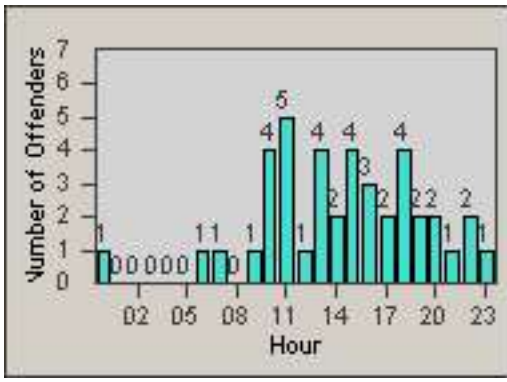

Redflex Redlight Offender Statistics

CONTRACT: Garden Grove
 DATE FROM: 01-Oct-2011

LOCATION: GG-BROR-01 Brookhurst St
 DATE TO: 31-Oct-2011

LANE 1

LANE 2

LANE 3

Redflex Redlight Offender Statistics

CONTRACT: Garden Grove
 DATE FROM: 01-Oct-2011

LOCATION: GG-BROR-01 Brookhurst St
 DATE TO: 31-Oct-2011

LANE 4

LANE TOTAL