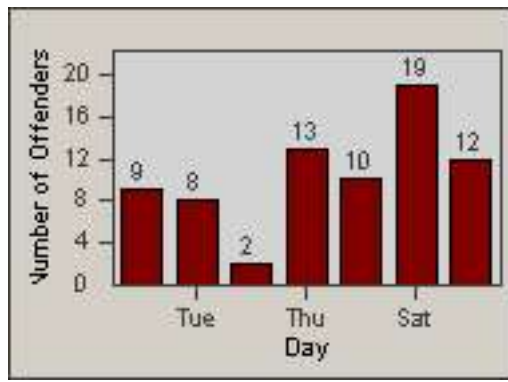

Redflex Redlight Offender Statistics

CONTRACT: Garden Grove
 DATE FROM: 01-Oct-2011

LOCATION: GG-BROR-01 Brookhurst St
 DATE TO: 31-Oct-2011

LANE 1

LANE 2

LANE 3

Redflex Redlight Offender Statistics

CONTRACT: Garden Grove
 DATE FROM: 01-Oct-2011