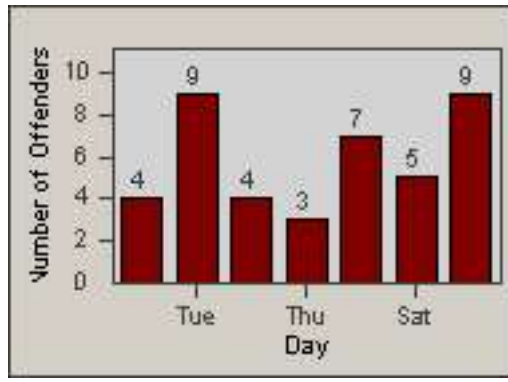

Redflex Redlight Offender Statistics

CONTRACT: Garden Grove
 DATE FROM: 01-Oct-2011

LOCATION: GG-BROR-01 Brookhurst St
 DATE TO: 31-Oct-2011

LANE 1

LANE 2

LANE 3

Redflex Redlight Offender Statistics

CONTRACT: Garden Grove
 DATE FROM: 01-Oct-2011