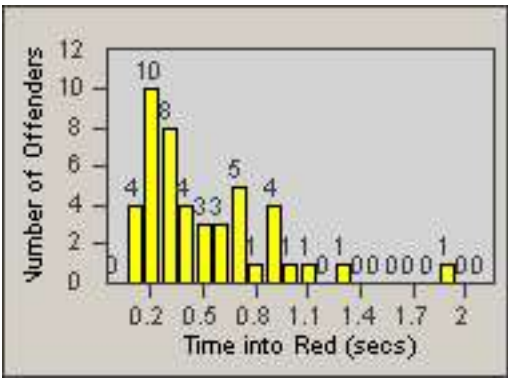

Redflex Redlight Offender Statistics

CONTRACT: Garden Grove
 DATE FROM: 01-Oct-2011

LOCATION: GG-BROR-01 Brookhurst St
 DATE TO: 31-Oct-2011

LANE 1

LANE 2

LANE 3

Redflex Redlight Offender Statistics

CONTRACT: Garden Grove
 DATE FROM: 01-Oct-2011