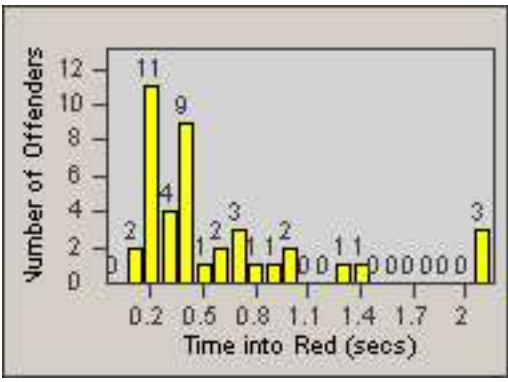

Redflex Redlight Offender Statistics

CONTRACT: Garden Grove
 DATE FROM: 01-Oct-2011

LOCATION: GG-BROR-01 Brookhurst St
 DATE TO: 31-Oct-2011

LANE 1

LANE 2

LANE 3

Redflex Redlight Offender Statistics

CONTRACT: Garden Grove
 DATE FROM: 01-Oct-2011