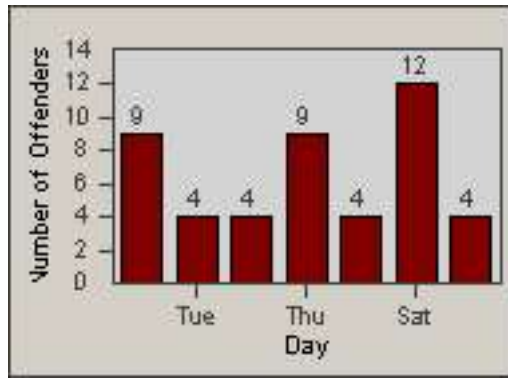

Redflex Redlight Offender Statistics

CONTRACT: Garden Grove
 DATE FROM: 01-Oct-2011

LOCATION: GG-BROR-01 Brookhurst St
 DATE TO: 31-Oct-2011

LANE 1

LANE 2

LANE 3

Redflex Redlight Offender Statistics

CONTRACT: Garden Grove
 DATE FROM: 01-Oct-2011