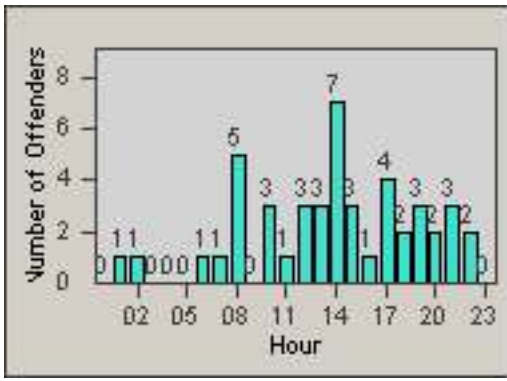

Redflex Redlight Offender Statistics

CONTRACT: Garden Grove
 DATE FROM: 01-Oct-2011

LOCATION: GG-BROR-01 Brookhurst St
 DATE TO: 31-Oct-2011

LANE 1

LANE 2

LANE 3

Redflex Redlight Offender Statistics

CONTRACT: Garden Grove
 DATE FROM: 01-Oct-2011

LOCATION: GG-BROR-01 Brookhurst St
 DATE TO: 31-Oct-2011

LANE 4

LANE TOTAL