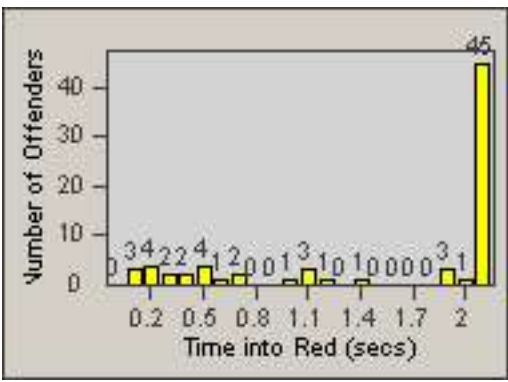

Redflex Redlight Offender Statistics

CONTRACT: Garden Grove
 DATE FROM: 01-Oct-2011

LOCATION: GG-BROR-01 Brookhurst St
 DATE TO: 31-Oct-2011

LANE 1

LANE 2

LANE 3

Redflex Redlight Offender Statistics

CONTRACT: Garden Grove
 DATE FROM: 01-Oct-2011