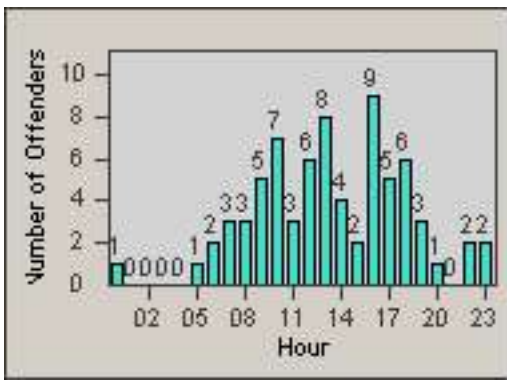

Redflex Redlight Offender Statistics

CONTRACT: Garden Grove
 DATE FROM: 01-Oct-2011

LOCATION: GG-BROR-01 Brookhurst St
 DATE TO: 31-Oct-2011

LANE 1

LANE 2

LANE 3

Redflex Redlight Offender Statistics

CONTRACT: Garden Grove
 DATE FROM: 01-Oct-2011