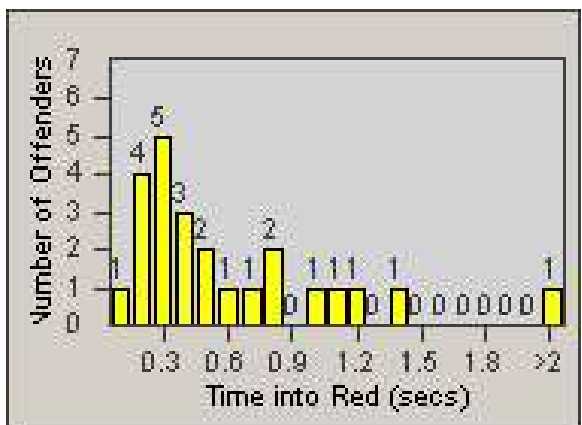

Redflex Redlight Offender Statistics

CONTRACT: Garden Grove **LOCATION:** GG-BRWE-01 Brookhurst St
DATE FROM: 1/Jul/2009 **DATE TO:** 31/Jul/2009

LANE 1

LANE 2

LANE 3

Redflex Redlight Offender Statistics

CONTRACT: Garden Grove **LOCATION:** GG-BRWE-01 Brookhurst St
DATE FROM: 1/Jul/2009 **DATE TO:** 31/Jul/2009

LANE 4

LANE TOTAL

Redflex Redlight Offender Statistics

CONTRACT: Garden Grove **LOCATION:** GG-BRWE-01 Brookhurst St
DATE FROM: 1/Jul/2009 **DATE TO:** 31/Jul/2009