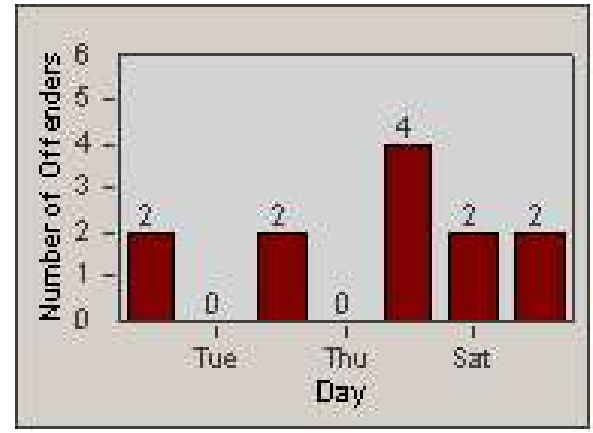

Redflex Redlight Offender Statistics

CONTRACT: Garden Grove **LOCATION:** GG-BRWE-01 Brookhurst St
DATE FROM: 1/Jul/2009 **DATE TO:** 31/Jul/2009

LANE 1

LANE 2

LANE 3

Redflex Redlight Offender Statistics

CONTRACT: Garden Grove **LOCATION:** GG-BRWE-01 Brookhurst St
DATE FROM: 1/Jul/2009 **DATE TO:** 31/Jul/2009

LANE 4

LANE TOTAL

Redflex Redlight Offender Statistics

CONTRACT: Garden Grove **LOCATION:** GG-BRWE-01 Brookhurst St
DATE FROM: 1/Jul/2009 **DATE TO:** 31/Jul/2009