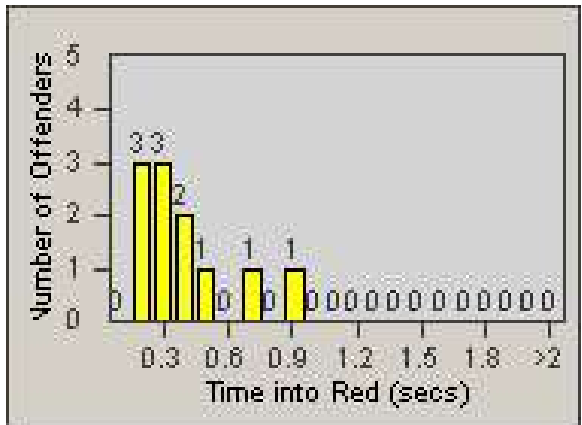

Redflex Redlight Offender Statistics

CONTRACT: Garden Grove **LOCATION:** GG-BRWE-01 Brookhurst St
DATE FROM: 1/Jul/2009 **DATE TO:** 31/Jul/2009

LANE 1

LANE 2

LANE 3

Redflex Redlight Offender Statistics

CONTRACT: Garden Grove **LOCATION:** GG-BRWE-01 Brookhurst St
DATE FROM: 1/Jul/2009 **DATE TO:** 31/Jul/2009

LANE 4

LANE TOTAL

Redflex Redlight Offender Statistics

CONTRACT: Garden Grove **LOCATION:** GG-BRWE-01 Brookhurst St
DATE FROM: 1/Jul/2009 **DATE TO:** 31/Jul/2009