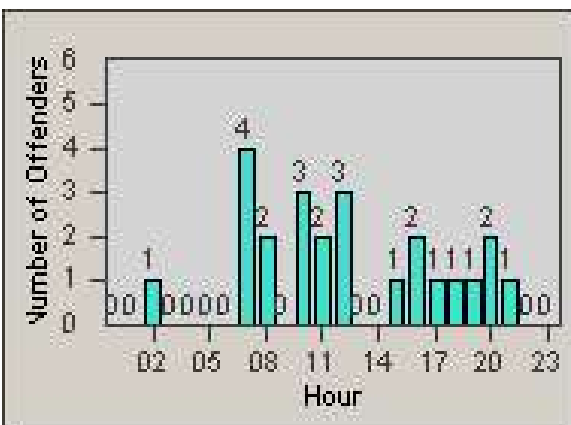

Redflex Redlight Offender Statistics

CONTRACT: Garden Grove **LOCATION:** GG-BRWE-01 Brookhurst St
DATE FROM: 1/Jul/2009 **DATE TO:** 31/Jul/2009

LANE 1

LANE 2

LANE 3

Redflex Redlight Offender Statistics

CONTRACT: Garden Grove **LOCATION:** GG-BRWE-01 Brookhurst St
DATE FROM: 1/Jul/2009 **DATE TO:** 31/Jul/2009

LANE 4

LANE TOTAL

Redflex Redlight Offender Statistics

CONTRACT: Garden Grove **LOCATION:** GG-BRWE-01 Brookhurst St
DATE FROM: 1/Jul/2009 **DATE TO:** 31/Jul/2009