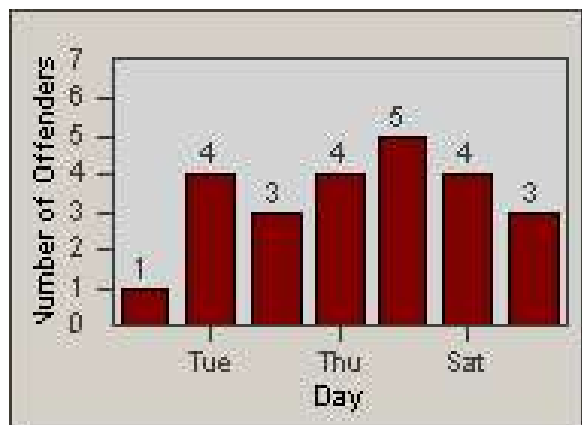

Redflex Redlight Offender Statistics

CONTRACT: Garden Grove **LOCATION:** GG-BRWE-01 Brookhurst St
DATE FROM: 1/Jul/2009 **DATE TO:** 31/Jul/2009

LANE 1

LANE 2

LANE 3

Redflex Redlight Offender Statistics

CONTRACT: Garden Grove **LOCATION:** GG-BRWE-01 Brookhurst St
DATE FROM: 1/Jul/2009 **DATE TO:** 31/Jul/2009