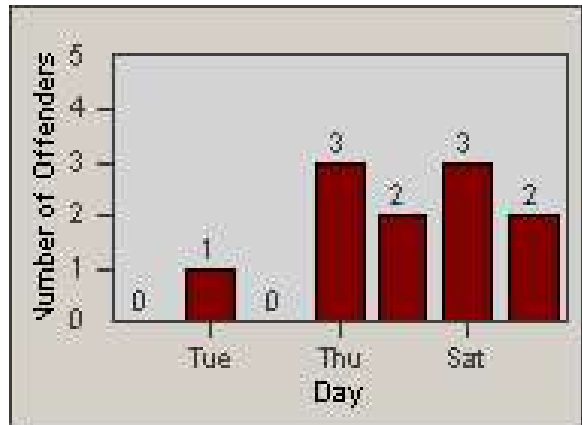

Redflex Redlight Offender Statistics

CONTRACT: Garden Grove **LOCATION:** GG-BRWE-01 Brookhurst St
DATE FROM: 1/Jul/2009 **DATE TO:** 31/Jul/2009

LANE 1

LANE 2

LANE 3

Redflex Redlight Offender Statistics

CONTRACT: Garden Grove **LOCATION:** GG-BRWE-01 Brookhurst St
DATE FROM: 1/Jul/2009 **DATE TO:** 31/Jul/2009