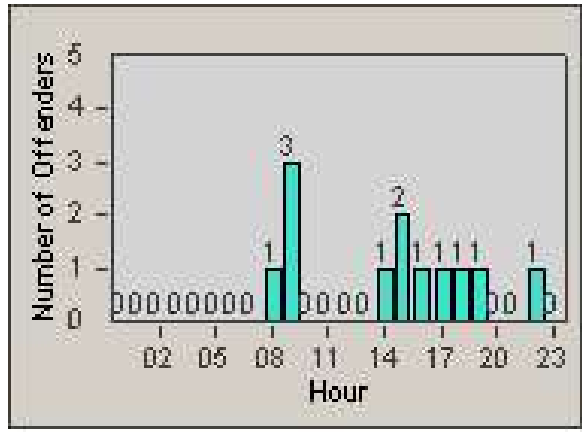

Redflex Redlight Offender Statistics

CONTRACT: Garden Grove **LOCATION:** GG-BRWE-01 Brookhurst St
DATE FROM: 1/Jul/2009 **DATE TO:** 31/Jul/2009

LANE 1

LANE 2

LANE 3

Redflex Redlight Offender Statistics

CONTRACT: Garden Grove **LOCATION:** GG-BRWE-01 Brookhurst St
DATE FROM: 1/Jul/2009 **DATE TO:** 31/Jul/2009

LANE 4

LANE TOTAL

Redflex Redlight Offender Statistics

CONTRACT: Garden Grove **LOCATION:** GG-BRWE-01 Brookhurst St
DATE FROM: 1/Jul/2009 **DATE TO:** 31/Jul/2009