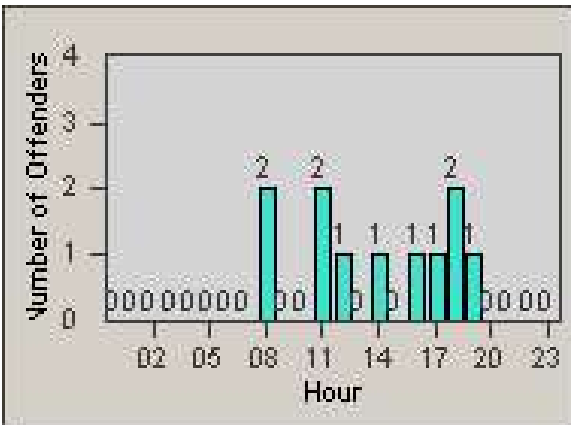

Redflex Redlight Offender Statistics

CONTRACT: Garden Grove **LOCATION:** GG-BRWE-01 Brookhurst St
DATE FROM: 1/Jul/2009 **DATE TO:** 31/Jul/2009

LANE 1

LANE 2

LANE 3

Redflex Redlight Offender Statistics

CONTRACT: Garden Grove **LOCATION:** GG-BRWE-01 Brookhurst St
DATE FROM: 1/Jul/2009 **DATE TO:** 31/Jul/2009

LANE 4

LANE TOTAL

Redflex Redlight Offender Statistics

CONTRACT: Garden Grove **LOCATION:** GG-BRWE-01 Brookhurst St
DATE FROM: 1/Jul/2009 **DATE TO:** 31/Jul/2009