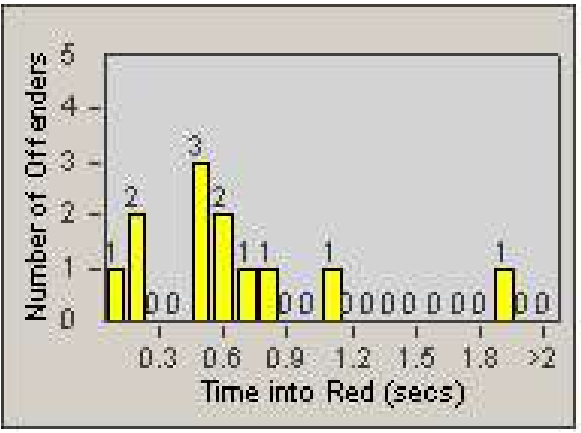

Redflex Redlight Offender Statistics

CONTRACT: Garden Grove **LOCATION:** GG-BRWE-01 Brookhurst St
DATE FROM: 1/Jul/2009 **DATE TO:** 31/Jul/2009

LANE 1

LANE 2

LANE 3

Redflex Redlight Offender Statistics

CONTRACT: Garden Grove **LOCATION:** GG-BRWE-01 Brookhurst St
DATE FROM: 1/Jul/2009 **DATE TO:** 31/Jul/2009

LANE 4

LANE TOTAL

Redflex Redlight Offender Statistics

CONTRACT: Garden Grove **LOCATION:** GG-BRWE-01 Brookhurst St
DATE FROM: 1/Jul/2009 **DATE TO:** 31/Jul/2009