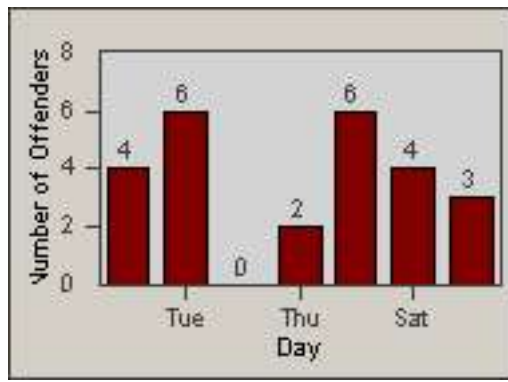

Redflex Redlight Offender Statistics

CONTRACT: Garden Grove
 DATE FROM: 01-Oct-2011

LOCATION: GG-BRWE-01 Brookhurst St
 DATE TO: 31-Oct-2011

LANE 1

LANE 2

LANE 3

Redflex Redlight Offender Statistics

CONTRACT: Garden Grove
 DATE FROM: 01-Oct-2011