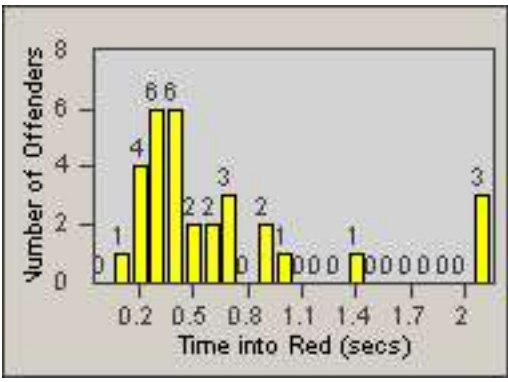

Redflex Redlight Offender Statistics

CONTRACT: Garden Grove
 DATE FROM: 01-Oct-2011

LOCATION: GG-BRWE-01 Brookhurst St
 DATE TO: 31-Oct-2011

LANE 1

LANE 2

LANE 3

Redflex Redlight Offender Statistics

CONTRACT: Garden Grove
 DATE FROM: 01-Oct-2011