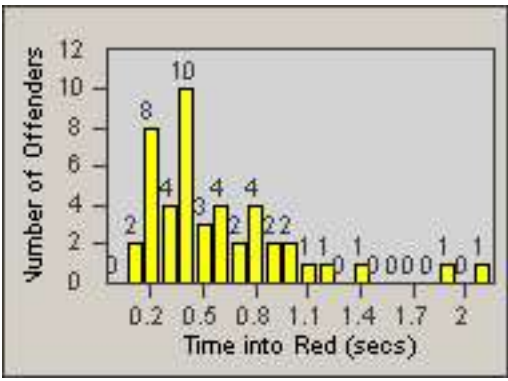

Redflex Redlight Offender Statistics

CONTRACT: Garden Grove
 DATE FROM: 01-Oct-2011

LOCATION: GG-BRWE-01 Brookhurst St
 DATE TO: 31-Oct-2011

LANE 1

LANE 2

LANE 3

Redflex Redlight Offender Statistics

CONTRACT: Garden Grove
 DATE FROM: 01-Oct-2011