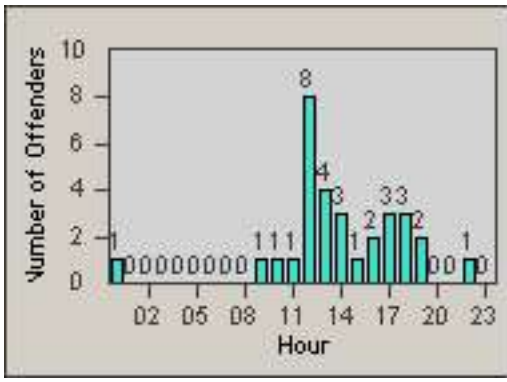

Redflex Redlight Offender Statistics

CONTRACT: Garden Grove
 DATE FROM: 01-Oct-2011

LOCATION: GG-BRWE-01 Brookhurst St
 DATE TO: 31-Oct-2011

LANE 1

LANE 2

LANE 3

Redflex Redlight Offender Statistics

CONTRACT: Garden Grove
 DATE FROM: 01-Oct-2011