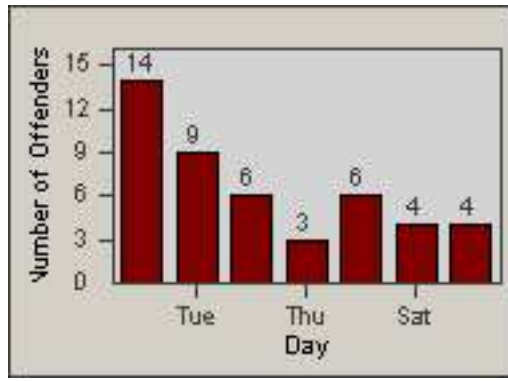

Redflex Redlight Offender Statistics

CONTRACT: Garden Grove
 DATE FROM: 01-Oct-2011

LOCATION: GG-BRWE-01 Brookhurst St
 DATE TO: 31-Oct-2011

LANE 1

LANE 2

LANE 3

Redflex Redlight Offender Statistics

CONTRACT: Garden Grove
 DATE FROM: 01-Oct-2011