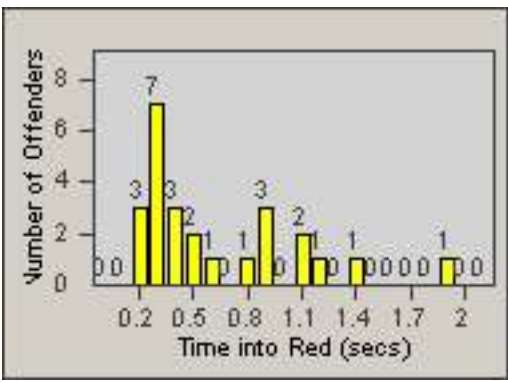

Redflex Redlight Offender Statistics

CONTRACT: Garden Grove
 DATE FROM: 01-Oct-2011

LOCATION: GG-BRWE-01 Brookhurst St
 DATE TO: 31-Oct-2011

LANE 1

LANE 2

LANE 3

Redflex Redlight Offender Statistics

CONTRACT: Garden Grove
 DATE FROM: 01-Oct-2011