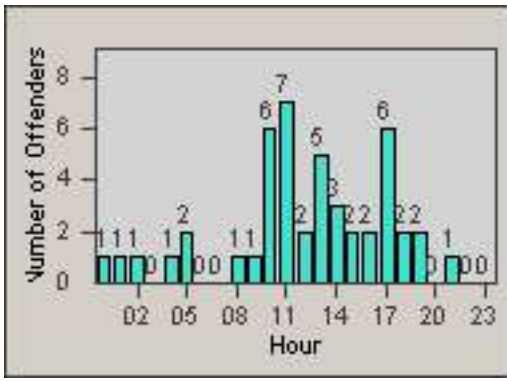

Redflex Redlight Offender Statistics

CONTRACT: Garden Grove
 DATE FROM: 01-Oct-2011

LOCATION: GG-BRWE-01 Brookhurst St
 DATE TO: 31-Oct-2011

LANE 1

LANE 2

LANE 3

Redflex Redlight Offender Statistics

CONTRACT: Garden Grove
 DATE FROM: 01-Oct-2011