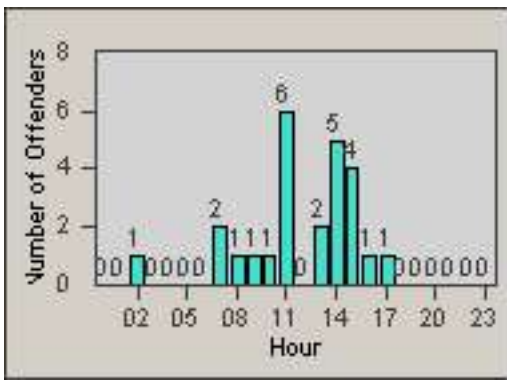

Redflex Redlight Offender Statistics

CONTRACT: Garden Grove
 DATE FROM: 01-Oct-2011

LOCATION: GG-BRWE-01 Brookhurst St
 DATE TO: 31-Oct-2011

LANE 1

LANE 2

LANE 3

Redflex Redlight Offender Statistics

CONTRACT: Garden Grove
 DATE FROM: 01-Oct-2011