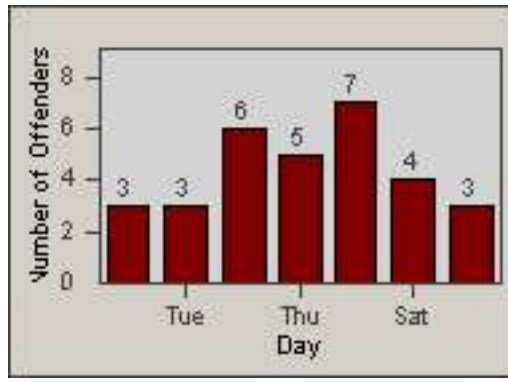

Redflex Redlight Offender Statistics

CONTRACT: Garden Grove
 DATE FROM: 01-Oct-2011

LOCATION: GG-BRWE-01 Brookhurst St
 DATE TO: 31-Oct-2011

LANE 1

LANE 2

LANE 3

Redflex Redlight Offender Statistics

CONTRACT: Garden Grove
 DATE FROM: 01-Oct-2011