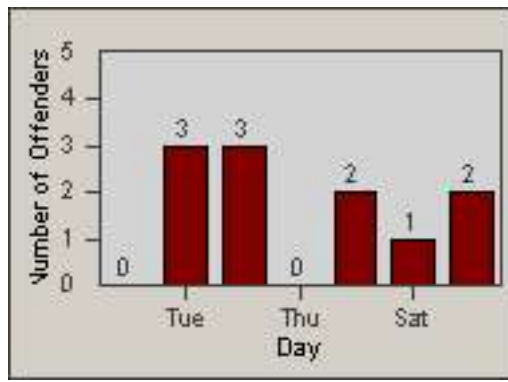

Redflex Redlight Offender Statistics

CONTRACT: Garden Grove
 DATE FROM: 01-Oct-2011

LOCATION: GG-VACH-01 Valley View St
 DATE TO: 31-Oct-2011

LANE 1

LANE 2

LANE 3

Redflex Redlight Offender Statistics

CONTRACT: Garden Grove
 DATE FROM: 01-Oct-2011