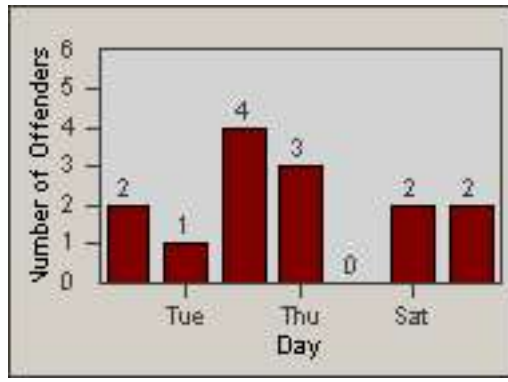

Redflex Redlight Offender Statistics

CONTRACT: Garden Grove
 DATE FROM: 01-Oct-2011

LOCATION: GG-VACH-01 Valley View St
 DATE TO: 31-Oct-2011

LANE 1

LANE 2

LANE 3

Redflex Redlight Offender Statistics

CONTRACT: Garden Grove
 DATE FROM: 01-Oct-2011