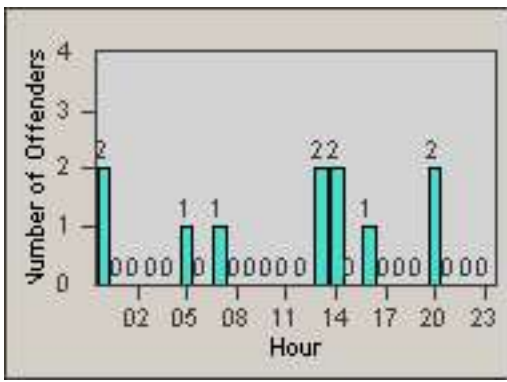

Redflex Redlight Offender Statistics

CONTRACT: Garden Grove
 DATE FROM: 01-Oct-2011

LOCATION: GG-VACH-01 Valley View St
 DATE TO: 31-Oct-2011

LANE 1

LANE 2

LANE 3

Redflex Redlight Offender Statistics

CONTRACT: Garden Grove
 DATE FROM: 01-Oct-2011