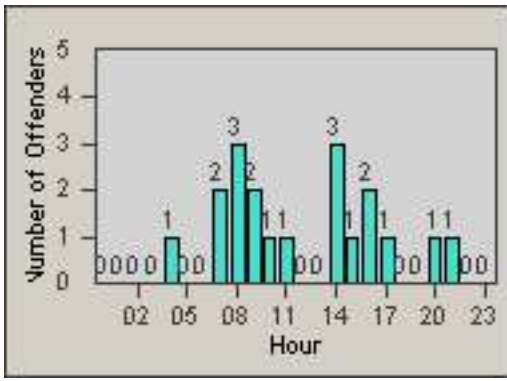

Redflex Redlight Offender Statistics

CONTRACT: Garden Grove
 DATE FROM: 01-Oct-2011

LOCATION: GG-VACH-01 Valley View St
 DATE TO: 31-Oct-2011

LANE 1

LANE 2

LANE 3

Redflex Redlight Offender Statistics

CONTRACT: Garden Grove
 DATE FROM: 01-Oct-2011