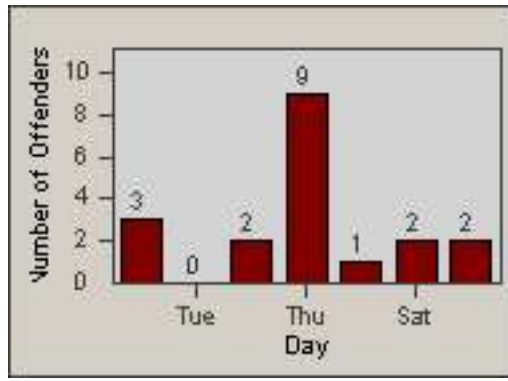

Redflex Redlight Offender Statistics

CONTRACT: Garden Grove
 DATE FROM: 01-Oct-2011

LOCATION: GG-VACH-01 Valley View St
 DATE TO: 31-Oct-2011

LANE 1

LANE 2

LANE 3

Redflex Redlight Offender Statistics

CONTRACT: Garden Grove
 DATE FROM: 01-Oct-2011