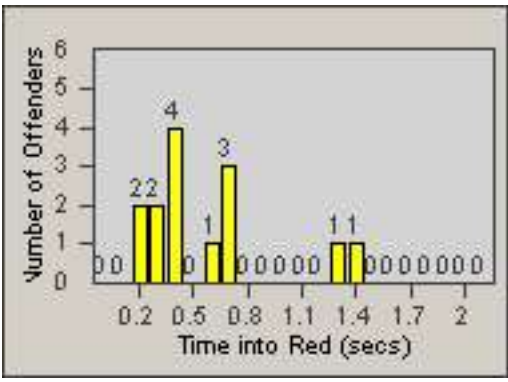

Redflex Redlight Offender Statistics

CONTRACT: Garden Grove
 DATE FROM: 01-Oct-2011

LOCATION: GG-VACH-01 Valley View St
 DATE TO: 31-Oct-2011

LANE 1

LANE 2

LANE 3

Redflex Redlight Offender Statistics

CONTRACT: Garden Grove
 DATE FROM: 01-Oct-2011