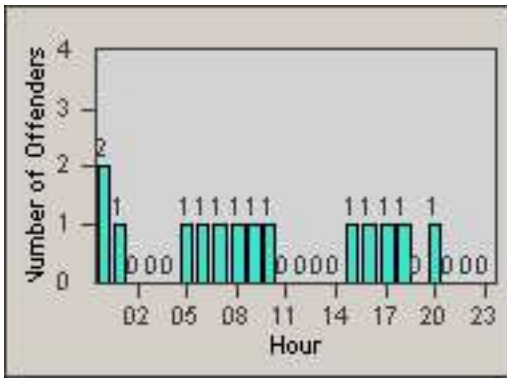

Redflex Redlight Offender Statistics

CONTRACT: Garden Grove
 DATE FROM: 01-Oct-2011

LOCATION: GG-VACH-01 Valley View St
 DATE TO: 31-Oct-2011

LANE 1

LANE 2

LANE 3

Redflex Redlight Offender Statistics

CONTRACT: Garden Grove
 DATE FROM: 01-Oct-2011

LOCATION: GG-VACH-01 Valley View St
 DATE TO: 31-Oct-2011

LANE 4

LANE TOTAL