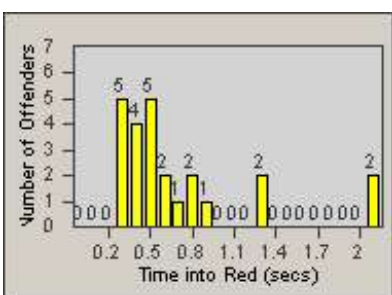

Redflex Redlight Offender Statistics

CONTRACT: Gardena
 DATE FROM: 1/Jul/2005

LOCATION: GAR-REGR-01 Redondo Beach Blvd
 DATE TO: 31/Jul/2005

LANE 1

LANE 2

LANE 3

Redflex Redlight Offender Statistics

CONTRACT: Gardena
 DATE FROM: 1/Jul/2005