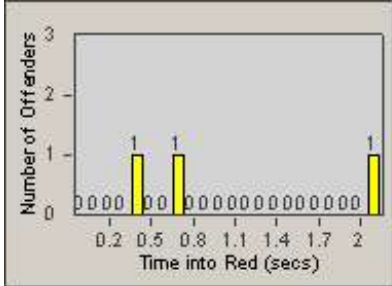

Redflex Redlight Offender Statistics

CONTRACT: Gardena
 DATE FROM: 1/Jul/2005

LOCATION: GAR-REGR-01 Redondo Beach Blvd
 DATE TO: 31/Jul/2005

LANE 1

LANE 2

LANE 3

Redflex Redlight Offender Statistics

CONTRACT: Gardena
 DATE FROM: 1/Jul/2005

LOCATION: GAR-REGR-01 Redondo Beach Blvd
 DATE TO: 31/Jul/2005

LANE 4

LANE TOTAL

Redflex Redlight Offender Statistics

CONTRACT: Gardena
 DATE FROM: 1/Jul/2005

LOCATION: GAR-REGR-01 Redondo Beach Blvd
 DATE TO: 31/Jul/2005