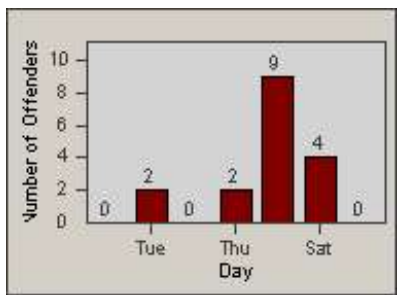

Redflex Redlight Offender Statistics

CONTRACT: Gardena
 DATE FROM: 1/Jul/2005

LOCATION: GAR-REGR-01 Redondo Beach Blvd
 DATE TO: 31/Jul/2005

LANE 1

LANE 2

LANE 3

Redflex Redlight Offender Statistics

CONTRACT: Gardena
 DATE FROM: 1/Jul/2005

LOCATION: GAR-REGR-01 Redondo Beach Blvd
 DATE TO: 31/Jul/2005

LANE 4

LANE TOTAL

Redflex Redlight Offender Statistics

CONTRACT: Gardena
 DATE FROM: 1/Jul/2005

LOCATION: GAR-REGR-01 Redondo Beach Blvd
 DATE TO: 31/Jul/2005