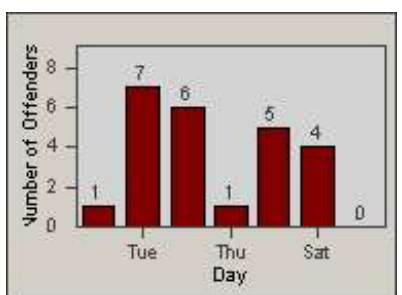

Redflex Redlight Offender Statistics

CONTRACT: Gardena
 DATE FROM: 1/Jul/2005

LOCATION: GAR-REGR-01 Redondo Beach Blvd
 DATE TO: 31/Jul/2005

LANE 1

LANE 2

LANE 3

Redflex Redlight Offender Statistics

CONTRACT: Gardena
 DATE FROM: 1/Jul/2005