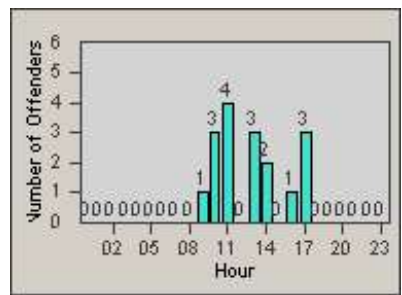

Redflex Redlight Offender Statistics

CONTRACT: Gardena
 DATE FROM: 1/Jul/2005

LOCATION: GAR-REGR-01 Redondo Beach Blvd
 DATE TO: 31/Jul/2005

LANE 1

LANE 2

LANE 3

Redflex Redlight Offender Statistics

CONTRACT: Gardena
 DATE FROM: 1/Jul/2005

LOCATION: GAR-REGR-01 Redondo Beach Blvd
 DATE TO: 31/Jul/2005

LANE 4

LANE TOTAL

Redflex Redlight Offender Statistics

CONTRACT: Gardena
 DATE FROM: 1/Jul/2005

LOCATION: GAR-REGR-01 Redondo Beach Blvd
 DATE TO: 31/Jul/2005