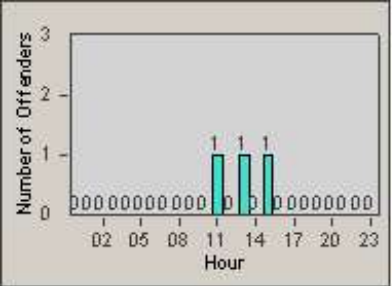

Redflex Redlight Offender Statistics

CONTRACT: Gardena
 DATE FROM: 1/Jul/2005

LOCATION: GAR-REGR-01 Redondo Beach Blvd
 DATE TO: 31/Jul/2005

LANE 1

LANE 2

LANE 3

Redflex Redlight Offender Statistics

CONTRACT: Gardena
 DATE FROM: 1/Jul/2005

LOCATION: GAR-REGR-01 Redondo Beach Blvd
 DATE TO: 31/Jul/2005

LANE 4

LANE TOTAL

Redflex Redlight Offender Statistics

CONTRACT: Gardena
 DATE FROM: 1/Jul/2005

LOCATION: GAR-REGR-01 Redondo Beach Blvd
 DATE TO: 31/Jul/2005