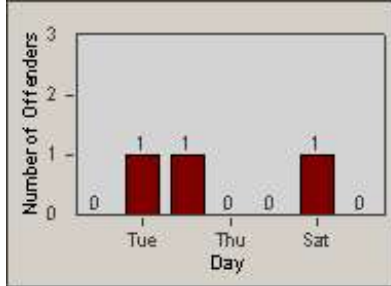

Redflex Redlight Offender Statistics

CONTRACT: Gardena
DATE FROM: 1/Jul/2005

LOCATION: GAR-REGR-01 Redondo Beach Blvd
DATE TO: 31/Jul/2005