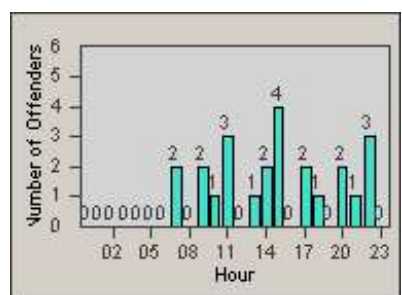

Redflex Redlight Offender Statistics

CONTRACT: Gardena
 DATE FROM: 1/Jul/2005

LOCATION: GAR-REGR-01 Redondo Beach Blvd
 DATE TO: 31/Jul/2005

LANE 1

LANE 2

LANE 3

Redflex Redlight Offender Statistics

CONTRACT: Gardena
 DATE FROM: 1/Jul/2005

LOCATION: GAR-REGR-01 Redondo Beach Blvd
 DATE TO: 31/Jul/2005

LANE 4

LANE TOTAL

Redflex Redlight Offender Statistics

CONTRACT: Gardena
 DATE FROM: 1/Jul/2005

LOCATION: GAR-REGR-01 Redondo Beach Blvd
 DATE TO: 31/Jul/2005