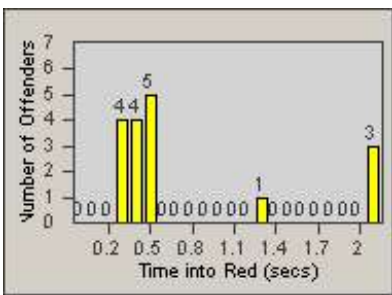

Redflex Redlight Offender Statistics

CONTRACT: Gardena
 DATE FROM: 1/Jul/2005

LOCATION: GAR-REGR-01 Redondo Beach Blvd
 DATE TO: 31/Jul/2005

LANE 1

LANE 2

LANE 3

Redflex Redlight Offender Statistics

CONTRACT: Gardena
 DATE FROM: 1/Jul/2005