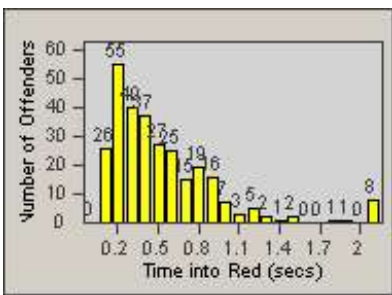

Redflex Redlight Offender Statistics

CONTRACT: Gardena
 DATE FROM: 1/Jul/2005

LOCATION: GAR-ROBU-01 Rosecrans Ave
 DATE TO: 31/Jul/2005

LANE 1

LANE 2

LANE 3

Redflex Redlight Offender Statistics

CONTRACT: Gardena
 DATE FROM: 1/Jul/2005

LOCATION: GAR-ROBU-01 Rosecrans Ave
 DATE TO: 31/Jul/2005

LANE 4

LANE TOTAL

Redflex Redlight Offender Statistics

CONTRACT: Gardena
 DATE FROM: 1/Jul/2005

LOCATION: GAR-ROBU-01 Rosecrans Ave
 DATE TO: 31/Jul/2005