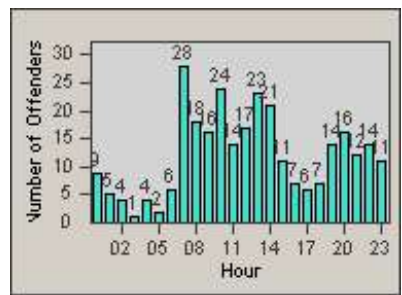

Redflex Redlight Offender Statistics

CONTRACT: Gardena
 DATE FROM: 1/Jul/2005

LOCATION: GAR-ROBU-01 Rosecrans Ave
 DATE TO: 31/Jul/2005

LANE 1

LANE 2

LANE 3

Redflex Redlight Offender Statistics

CONTRACT: Gardena
 DATE FROM: 1/Jul/2005

LOCATION: GAR-ROBU-01 Rosecrans Ave
 DATE TO: 31/Jul/2005

LANE 4

LANE TOTAL

Redflex Redlight Offender Statistics

CONTRACT: Gardena
 DATE FROM: 1/Jul/2005

LOCATION: GAR-ROBU-01 Rosecrans Ave
 DATE TO: 31/Jul/2005