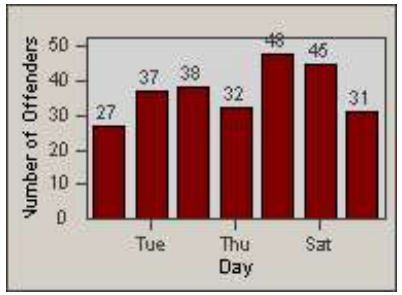

Redflex Redlight Offender Statistics

CONTRACT: Gardena
 DATE FROM: 1/Jul/2005

LOCATION: GAR-ROBU-01 Rosecrans Ave
 DATE TO: 31/Jul/2005

LANE 1

LANE 2

LANE 3

Redflex Redlight Offender Statistics

CONTRACT: Gardena
 DATE FROM: 1/Jul/2005

LOCATION: GAR-ROBU-01 Rosecrans Ave
 DATE TO: 31/Jul/2005

LANE 4

LANE TOTAL

Redflex Redlight Offender Statistics

CONTRACT: Gardena
 DATE FROM: 1/Jul/2005

LOCATION: GAR-ROBU-01 Rosecrans Ave
 DATE TO: 31/Jul/2005