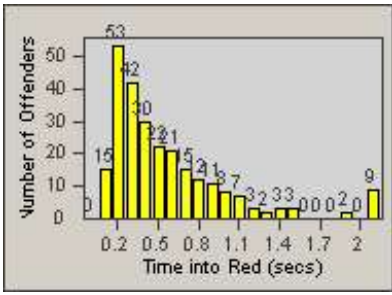

Redflex Redlight Offender Statistics

CONTRACT: Gardena
 DATE FROM: 1/Jul/2005

LOCATION: GAR-ROBU-01 Rosecrans Ave
 DATE TO: 31/Jul/2005

LANE 1

LANE 2

LANE 3

Redflex Redlight Offender Statistics

CONTRACT: Gardena
 DATE FROM: 1/Jul/2005

LOCATION: GAR-ROBU-01 Rosecrans Ave
 DATE TO: 31/Jul/2005

LANE 4

LANE TOTAL

Redflex Redlight Offender Statistics

CONTRACT: Gardena
 DATE FROM: 1/Jul/2005

LOCATION: GAR-ROBU-01 Rosecrans Ave
 DATE TO: 31/Jul/2005