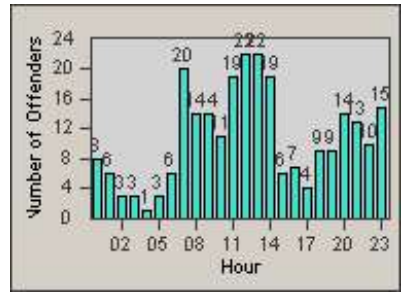

Redflex Redlight Offender Statistics

CONTRACT: Gardena
 DATE FROM: 1/Jul/2005

LOCATION: GAR-ROBU-01 Rosecrans Ave
 DATE TO: 31/Jul/2005

LANE 1

LANE 2

LANE 3

Redflex Redlight Offender Statistics

CONTRACT: Gardena
 DATE FROM: 1/Jul/2005

LOCATION: GAR-ROBU-01 Rosecrans Ave
 DATE TO: 31/Jul/2005

LANE 4

LANE TOTAL

Redflex Redlight Offender Statistics

CONTRACT: Gardena
 DATE FROM: 1/Jul/2005

LOCATION: GAR-ROBU-01 Rosecrans Ave
 DATE TO: 31/Jul/2005