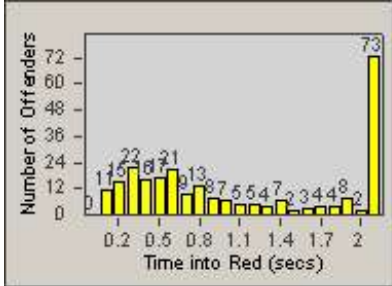

Redflex Redlight Offender Statistics

CONTRACT: Gardena
 DATE FROM: 1/Jul/2005

LOCATION: GAR-ROBU-01 Rosecrans Ave
 DATE TO: 31/Jul/2005

LANE 1

LANE 2

LANE 3

Redflex Redlight Offender Statistics

CONTRACT: Gardena
 DATE FROM: 1/Jul/2005

LOCATION: GAR-ROBU-01 Rosecrans Ave
 DATE TO: 31/Jul/2005

LANE 4

LANE TOTAL

Redflex Redlight Offender Statistics

CONTRACT: Gardena
 DATE FROM: 1/Jul/2005

LOCATION: GAR-ROBU-01 Rosecrans Ave
 DATE TO: 31/Jul/2005