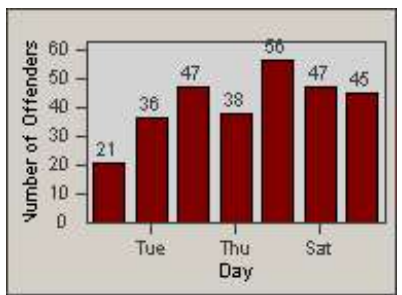

Redflex Redlight Offender Statistics

CONTRACT: Gardena
 DATE FROM: 1/Jul/2005

LOCATION: GAR-ROBU-01 Rosecrans Ave
 DATE TO: 31/Jul/2005

LANE 1

LANE 2

LANE 3

Redflex Redlight Offender Statistics

CONTRACT: Gardena
 DATE FROM: 1/Jul/2005

LOCATION: GAR-ROBU-01 Rosecrans Ave
 DATE TO: 31/Jul/2005

LANE 4

LANE TOTAL

Redflex Redlight Offender Statistics

CONTRACT: Gardena
 DATE FROM: 1/Jul/2005

LOCATION: GAR-ROBU-01 Rosecrans Ave
 DATE TO: 31/Jul/2005