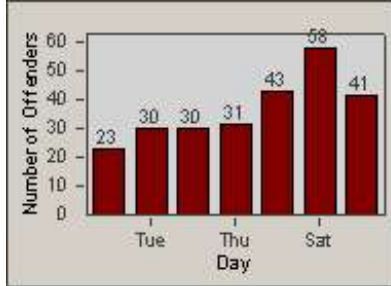

Redflex Redlight Offender Statistics

CONTRACT: Gardena
 DATE FROM: 1/Jul/2005

LOCATION: GAR-ROBU-01 Rosecrans Ave
 DATE TO: 31/Jul/2005

LANE 1

LANE 2

LANE 3

Redflex Redlight Offender Statistics

CONTRACT: Gardena
 DATE FROM: 1/Jul/2005

LOCATION: GAR-ROBU-01 Rosecrans Ave
 DATE TO: 31/Jul/2005

LANE 4

LANE TOTAL

Redflex Redlight Offender Statistics

CONTRACT: Gardena
 DATE FROM: 1/Jul/2005

LOCATION: GAR-ROBU-01 Rosecrans Ave
 DATE TO: 31/Jul/2005