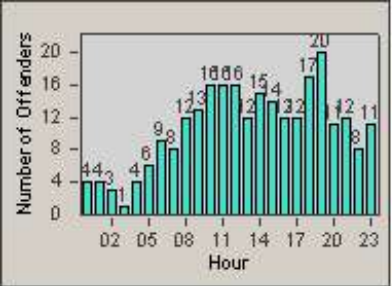

Redflex Redlight Offender Statistics

CONTRACT: Gardena
 DATE FROM: 1/Jul/2005

LOCATION: GAR-ROBU-01 Rosecrans Ave
 DATE TO: 31/Jul/2005

LANE 1

LANE 2

LANE 3

Redflex Redlight Offender Statistics

CONTRACT: Gardena
 DATE FROM: 1/Jul/2005

LOCATION: GAR-ROBU-01 Rosecrans Ave
 DATE TO: 31/Jul/2005

LANE 4

LANE TOTAL

Redflex Redlight Offender Statistics

CONTRACT: Gardena
 DATE FROM: 1/Jul/2005

LOCATION: GAR-ROBU-01 Rosecrans Ave
 DATE TO: 31/Jul/2005