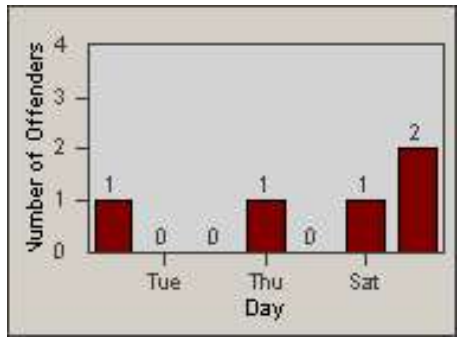

Redflex Redlight Offender Statistics

CONTRACT: Gardena
 DATE FROM: 1/Jul/2010

LOCATION: GAR-WE135-01 Western Ave
 DATE TO: 31/Jul/2010

LANE 1

LANE 2

LANE 3

Redflex Redlight Offender Statistics

CONTRACT: Gardena
 DATE FROM: 1/Jul/2010