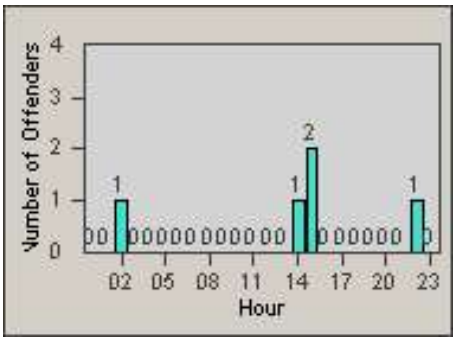

Redflex Redlight Offender Statistics

CONTRACT: Gardena
 DATE FROM: 1/Jul/2010

LOCATION: GAR-WE135-01 Western Ave
 DATE TO: 31/Jul/2010

LANE 1

LANE 2

LANE 3

Redflex Redlight Offender Statistics

CONTRACT: Gardena
 DATE FROM: 1/Jul/2010