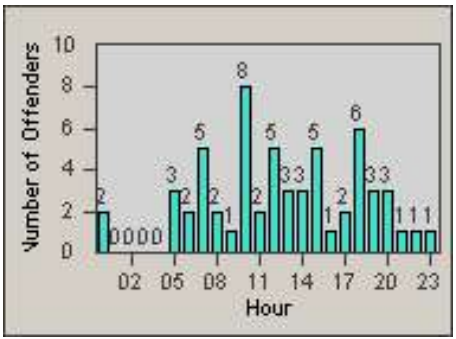

Redflex Redlight Offender Statistics

CONTRACT: Gardena
DATE FROM: 1/Jul/2010

LOCATION: GAR-WE135-01 Western Ave
DATE TO: 31/Jul/2010

LANE 4