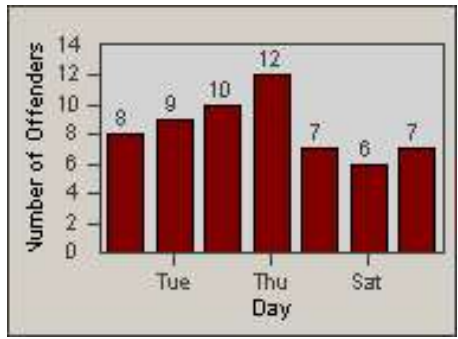

Redflex Redlight Offender Statistics

CONTRACT: Gardena
DATE FROM: 1/Jul/2010

LOCATION: GAR-WE135-01 Western Ave
DATE TO: 31/Jul/2010

LANE 4