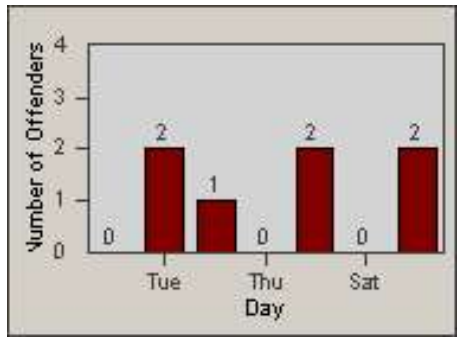

Redflex Redlight Offender Statistics

CONTRACT: Gardena
 DATE FROM: 1/Jul/2010

LOCATION: GAR-WE135-01 Western Ave
 DATE TO: 31/Jul/2010

LANE 1

LANE 2

LANE 3

Redflex Redlight Offender Statistics

CONTRACT: Gardena
 DATE FROM: 1/Jul/2010