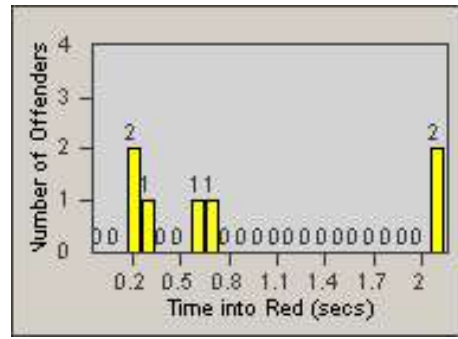

Redflex Redlight Offender Statistics

CONTRACT: Gardena
 DATE FROM: 1/Jul/2010

LOCATION: GAR-WE135-01 Western Ave
 DATE TO: 31/Jul/2010

LANE 1

LANE 2

LANE 3

Redflex Redlight Offender Statistics

CONTRACT: Gardena
 DATE FROM: 1/Jul/2010