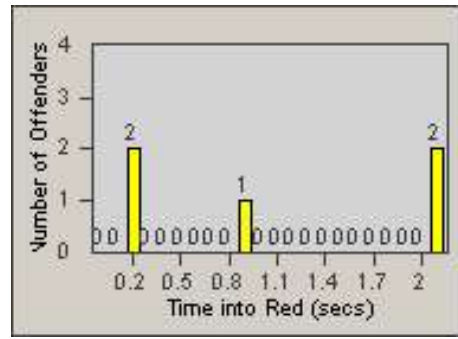

Redflex Redlight Offender Statistics

CONTRACT: Gardena
 DATE FROM: 1/Jul/2010

LOCATION: GAR-WE135-01 Western Ave
 DATE TO: 31/Jul/2010

LANE 1

LANE 2

LANE 3

Redflex Redlight Offender Statistics

CONTRACT: Gardena
 DATE FROM: 1/Jul/2010