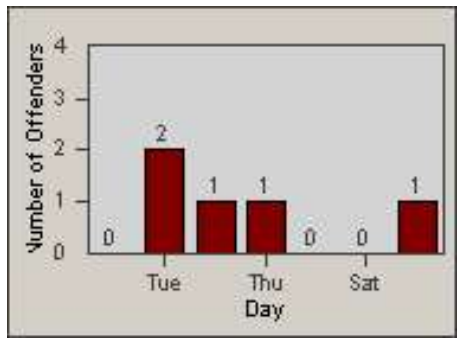

Redflex Redlight Offender Statistics

CONTRACT: Gardena
 DATE FROM: 1/Jul/2010

LOCATION: GAR-WE135-01 Western Ave
 DATE TO: 31/Jul/2010

LANE 1

LANE 2

LANE 3

Redflex Redlight Offender Statistics

CONTRACT: Gardena
 DATE FROM: 1/Jul/2010