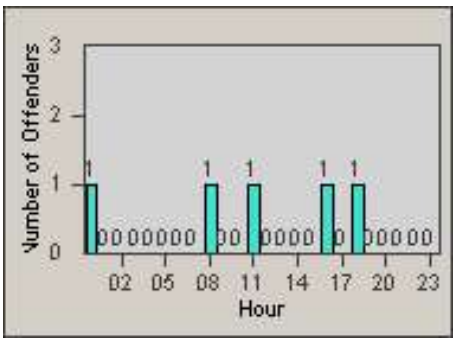

Redflex Redlight Offender Statistics

CONTRACT: Gardena
 DATE FROM: 1/Jul/2010

LOCATION: GAR-WE135-01 Western Ave
 DATE TO: 31/Jul/2010

LANE 1

LANE 2

LANE 3

Redflex Redlight Offender Statistics

CONTRACT: Gardena
 DATE FROM: 1/Jul/2010