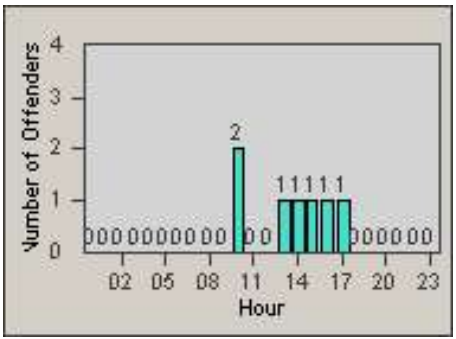

Redflex Redlight Offender Statistics

CONTRACT: Gardena
 DATE FROM: 1/Jul/2010

LOCATION: GAR-WE135-01 Western Ave
 DATE TO: 31/Jul/2010

LANE 1

LANE 2

LANE 3

Redflex Redlight Offender Statistics

CONTRACT: Gardena
 DATE FROM: 1/Jul/2010