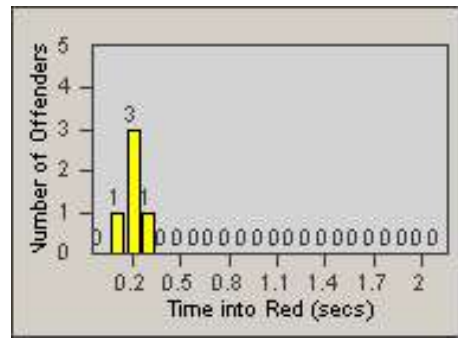

Redflex Redlight Offender Statistics

CONTRACT: Gardena
 DATE FROM: 1/Jul/2010

LOCATION: GAR-WE135-01 Western Ave
 DATE TO: 31/Jul/2010

LANE 1

LANE 2

LANE 3

Redflex Redlight Offender Statistics

CONTRACT: Gardena
 DATE FROM: 1/Jul/2010