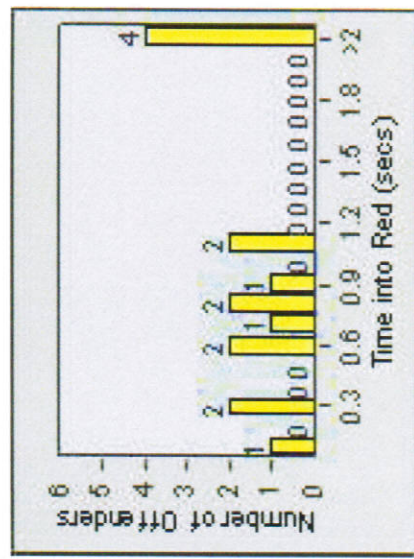

Redflex Redlight Offender Statistics

CONTRACT: Glendale   **LOCATION:** GLE-MOVE-01 Mountain St and Verdugo Rd
DATE FROM: 1/Jan/2009   **DATE TO:** 31/Jan/2009