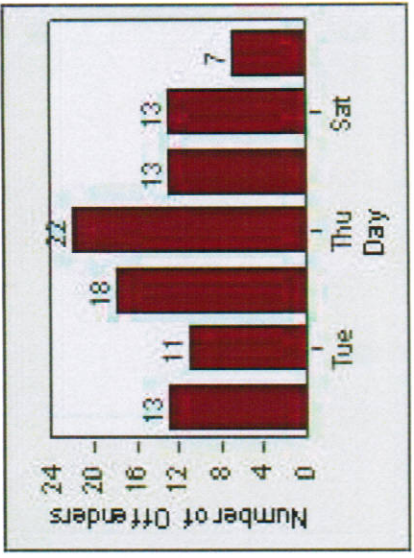

# Redflex Redlight Offender Statistics

**CONTRACT:** Glendale      **LOCATION:** GLE-COPA-01 Colorado St and Pacific Ave  
**DATE FROM:** 1/Jan/2009      **DATE TO:** 31/Jan/2009

LANE 1

LANE 2

LANE 3

# Redflex Redlight Offender Statistics

**CONTRACT:** Glendale      **LOCATION:** GLE-COPA-01 Colorado St and Pacific Ave  
**DATE FROM:** 1/Jan/2009      **DATE TO:** 31/Jan/2009

LANE 4

LANE TOTAL

# Redflex Redlight Offender Statistics

**CONTRACT:** Glendale      **LOCATION:** GLE-COPA-01 Colorado St and Pacific Ave  
**DATE FROM:** 1/Jan/2009      **DATE TO:** 31/Jan/2009

# Redflex Redlight Offender Statistics

**CONTRACT:** Glendale      **LOCATION:** GLE-GLBR-01 Glendale Ave and Broadway  
**DATE FROM:** 1/Jan/2009      **DATE TO:** 31/Jan/2009

LANE 1

LANE 2

LANE 3