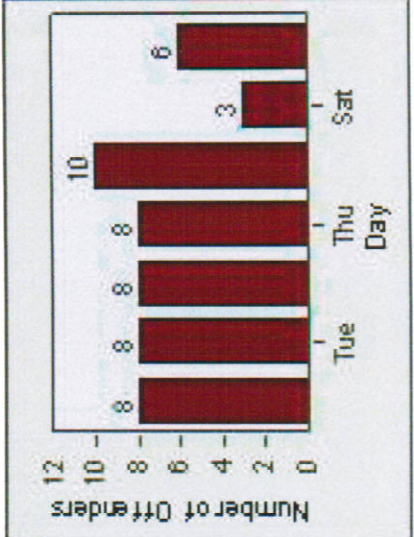

# Redflex Redlight Offender Statistics

**CONTRACT:** Glendale      **LOCATION:** GLE-SFLF-01 Los Feliz Road and San Fernando Road  
**DATE FROM:** 1/Jan/2009      **DATE TO:** 31/Jan/2009

LANE 1

LANE 2

LANE 3

# Redflex Redlight Offender Statistics

**CONTRACT:** Glendale      **LOCATION:** GLE-SFLF-01 Los Feliz Road and San Fernando Road  
**DATE FROM:** 1/Jan/2009      **DATE TO:** 31/Jan/2009

LANE 4

LANE TOTAL