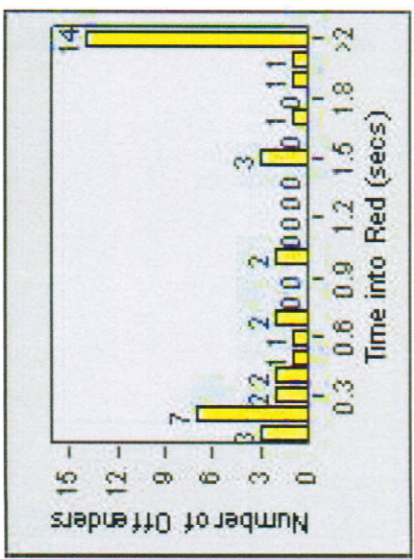

Redflex Redlight Offender Statistics

CONTRACT: Glendale   **LOCATION:** GLE-COPA-01 Colorado St and Pacific Ave
DATE FROM: 1/Jan/2009   **DATE TO:** 31/Jan/2009