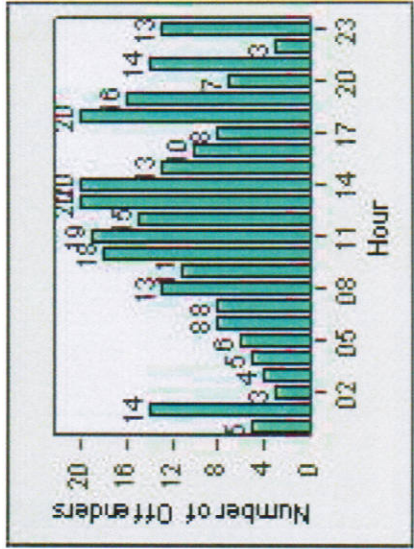

Redflex Redlight Offender Statistics

CONTRACT: Glendale   **LOCATION:** GLE-LFSF-01 Los Feliz Road and San Fernando Road
DATE FROM: 1/Jan/2009   **DATE TO:** 31/Jan/2009