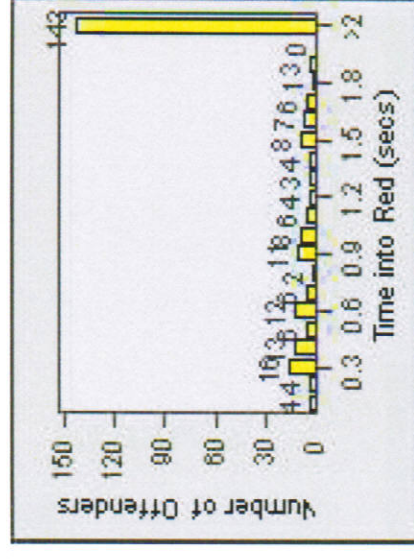

Redflex Redlight Offender Statistics

CONTRACT: Glendale   **LOCATION:** GLE-MOVE-01 Mountain St and Verdugo Rd
DATE FROM: 1/Jan/2009   **DATE TO:** 31/Jan/2009

LANE 4

LANE TOTAL