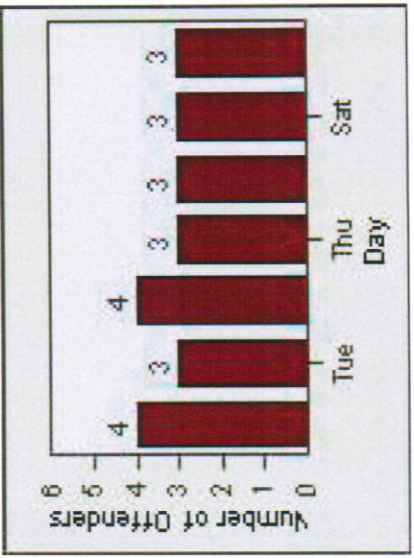

# Redflex Redlight Offender Statistics

**CONTRACT:** Glendale      **LOCATION:** GLE-MOVE-01 Mountain St and Verdugo Rd  
**DATE FROM:** 1/Jan/2009      **DATE TO:** 31/Jan/2009

LANE 1

LANE 2

LANE 3