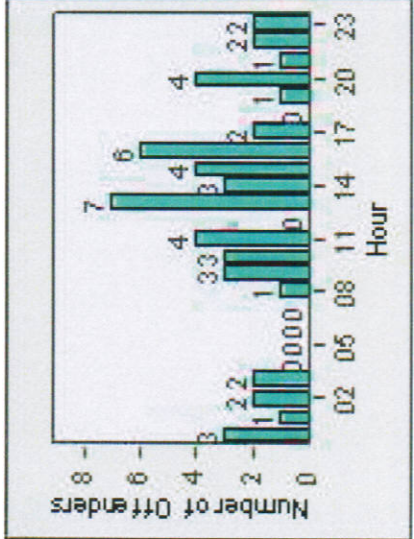

# Redflex Redlight Offender Statistics

**CONTRACT:** Glendale      **LOCATION:** GLE-SFLF-01 Los Feliz Road and San Fernando Road  
**DATE FROM:** 1/Jan/2009      **DATE TO:** 31/Jan/2009

LANE 1

LANE 2

LANE 3

# Redflex Redlight Offender Statistics

**CONTRACT:** Glendale      **LOCATION:** GLE-SFLF-01 Los Feliz Road and San Fernando Road  
**DATE FROM:** 1/Jan/2009      **DATE TO:** 31/Jan/2009

LANE 4

LANE TOTAL