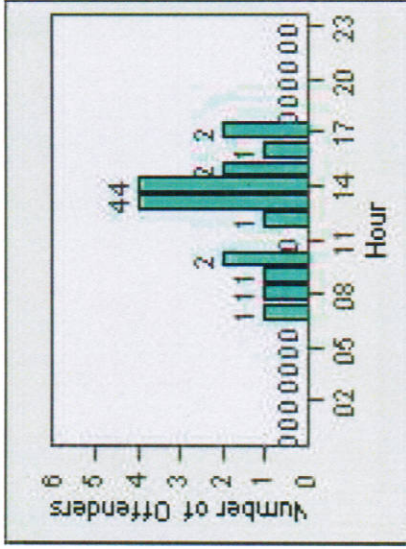

# Redflex Redlight Offender Statistics

**CONTRACT:** Glendale      **LOCATION:** GLE-COPA-01 Colorado St and Pacific Ave  
**DATE FROM:** 1/Jan/2009      **DATE TO:** 31/Jan/2009

# Redflex Redlight Offender Statistics

**CONTRACT:** Glendale      **LOCATION:** GLE-GLBR-01 Glendale Ave and Broadway  
**DATE FROM:** 1/Jan/2009      **DATE TO:** 31/Jan/2009

LANE 1

LANE 2

LANE 3