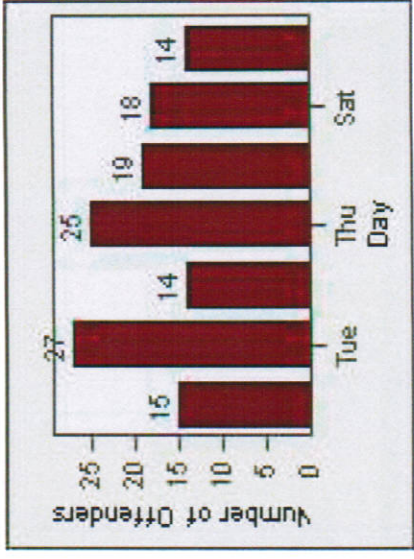

# Redflex Redlight Offender Statistics

**CONTRACT:** Glendale      **LOCATION:** GLE-GLBR-01 Glendale Ave and Broadway  
**DATE FROM:** 1/Jan/2009      **DATE TO:** 31/Jan/2009

# Redflex Redlight Offender Statistics

**CONTRACT:** Glendale      **LOCATION:** GLE-LFSF-01 Los Feliz Road and San Fernando Road  
**DATE FROM:** 1/Jan/2009      **DATE TO:** 31/Jan/2009

LANE 4

LANE TOTAL