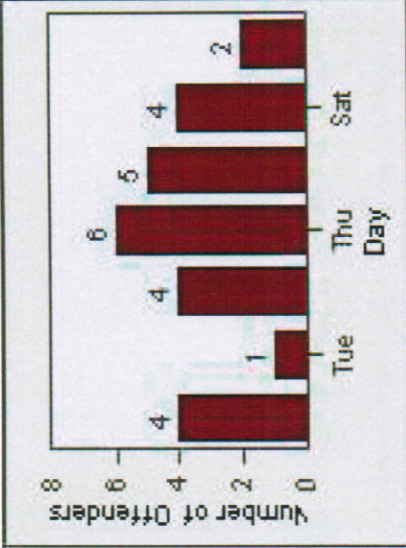

# Redflex Redlight Offender Statistics

**CONTRACT:** Glendale      **LOCATION:** GLE-GLBR-01 Glendale Ave and Broadway  
**DATE FROM:** 1/Jan/2009      **DATE TO:** 31/Jan/2009

LANE 1

LANE 2

LANE 3

# Redflex Redlight Offender Statistics

**CONTRACT:** Glendale      **LOCATION:** GLE-GLBR-01 Glendale Ave and Broadway  
**DATE FROM:** 1/Jan/2009      **DATE TO:** 31/Jan/2009