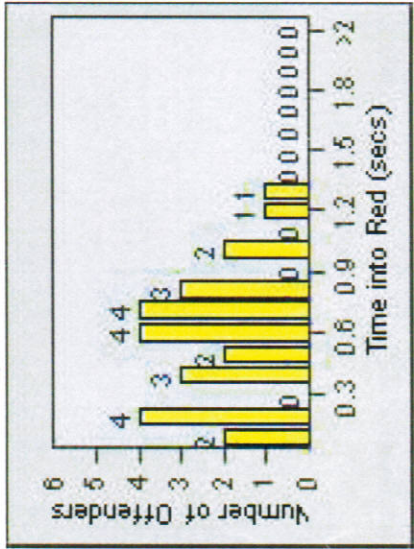

# Redflex Redlight Offender Statistics

**CONTRACT:** Glendale      **LOCATION:** GLE-COPA-01 Colorado St and Pacific Ave  
**DATE FROM:** 1/Jan/2009      **DATE TO:** 31/Jan/2009

LANE 1

LANE 2

LANE 3