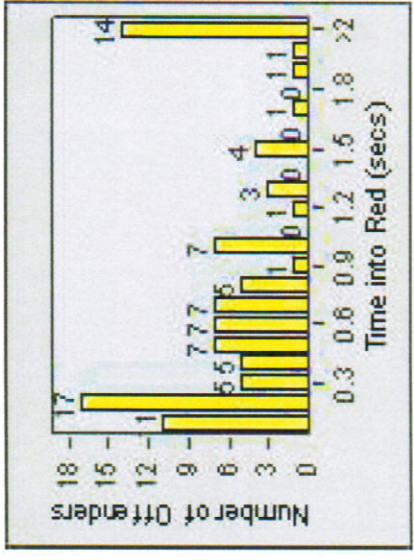

# Redflex Redlight Offender Statistics

**CONTRACT:** Glendale      **LOCATION:** GLE-COPA-01 Colorado St and Pacific Ave  
**DATE FROM:** 1/Jan/2009      **DATE TO:** 31/Jan/2009

LANE 4

LANE TOTAL

# Redflex Redlight Offender Statistics

**CONTRACT:** Glendale      **LOCATION:** GLE-COPA-01 Colorado St and Pacific Ave  
**DATE FROM:** 1/Jan/2009      **DATE TO:** 31/Jan/2009

# Redflex Redlight Offender Statistics

**CONTRACT:** Glendale      **LOCATION:** GLE-GLBR-01 Glendale Ave and Broadway  
**DATE FROM:** 1/Jan/2009      **DATE TO:** 31/Jan/2009

LANE 1

LANE 2

LANE 3