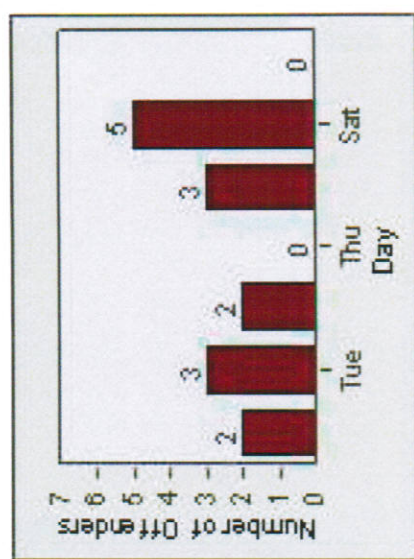

Redflex Redlight Offender Statistics

CONTRACT: Glendale   **LOCATION:** GLE-MOVE-01 Mountain St and Verdugo Rd
DATE FROM: 1/Jan/2009   **DATE TO:** 31/Jan/2009