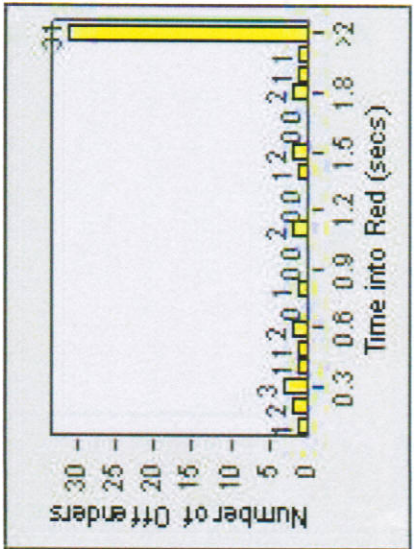

# Redflex Redlight Offender Statistics

**CONTRACT:** Glendale      **LOCATION:** GLE-SFLF-01 Los Feliz Road and San Fernando Road  
**DATE FROM:** 1/Jan/2009      **DATE TO:** 31/Jan/2009

LANE 1

LANE 2

LANE 3

# Redflex Redlight Offender Statistics

**CONTRACT:** Glendale      **LOCATION:** GLE-SFLF-01 Los Feliz Road and San Fernando Road  
**DATE FROM:** 1/Jan/2009      **DATE TO:** 31/Jan/2009

LANE 4

LANE TOTAL