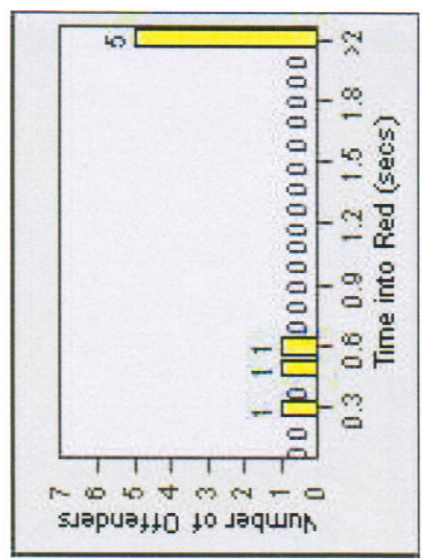

# Redflex Redlight Offender Statistics

**CONTRACT:** Glendale      **LOCATION:** GLE-SFLF-01 Los Feliz Road and San Fernando Road  
**DATE FROM:** 1/Jan/2009      **DATE TO:** 31/Jan/2009

LANE 1

LANE 2

LANE 3