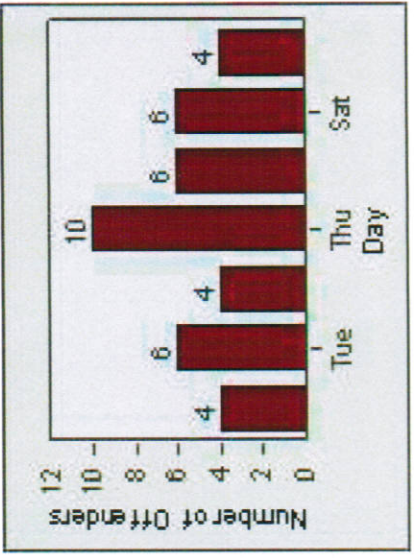

# Redflex Redlight Offender Statistics

**CONTRACT:** Glendale      **LOCATION:** GLE-COPA-01 Colorado St and Pacific Ave  
**DATE FROM:** 1/Jan/2009      **DATE TO:** 31/Jan/2009

LANE 1

LANE 2

LANE 3

# Redflex Redlight Offender Statistics

**CONTRACT:** Glendale      **LOCATION:** GLE-COPA-01 Colorado St and Pacific Ave  
**DATE FROM:** 1/Jan/2009      **DATE TO:** 31/Jan/2009

LANE 4

LANE TOTAL