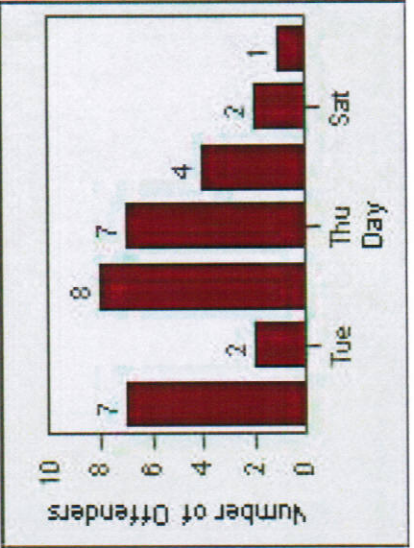

# Redflex Redlight Offender Statistics

**CONTRACT:** Glendale      **LOCATION:** GLE-COPA-01 Colorado St and Pacific Ave  
**DATE FROM:** 1/Jan/2009      **DATE TO:** 31/Jan/2009

LANE 1

LANE 2

LANE 3

# Redflex Redlight Offender Statistics

**CONTRACT:** Glendale      **LOCATION:** GLE-COPA-01 Colorado St and Pacific Ave  
**DATE FROM:** 1/Jan/2009      **DATE TO:** 31/Jan/2009

LANE 4

LANE TOTAL