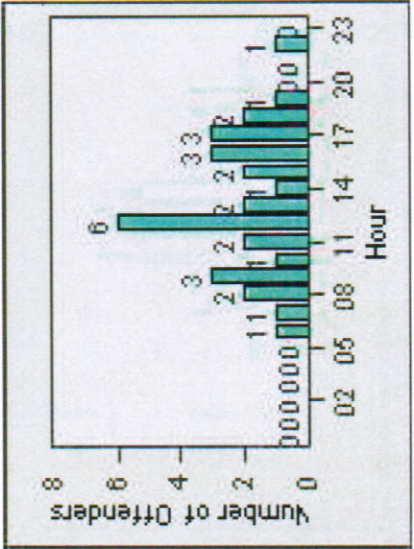

# Redflex Redlight Offender Statistics

**CONTRACT:** Glendale      **LOCATION:** GLE-COPA-01 Colorado St and Pacific Ave  
**DATE FROM:** 1/Jan/2009      **DATE TO:** 31/Jan/2009

LANE 1

LANE 2

LANE 3