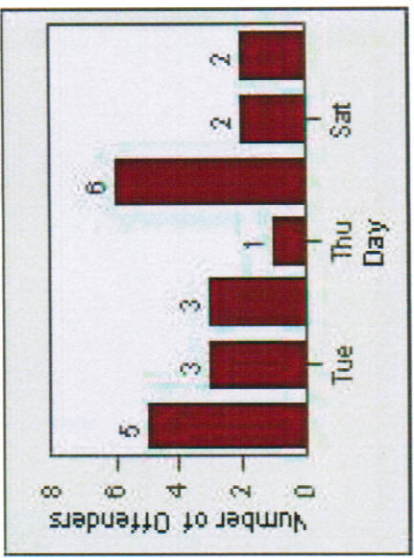

Redflex Redlight Offender Statistics

CONTRACT: Glendale   **LOCATION:** GLE-MOVE-01 Mountain St and Verdugo Rd
DATE FROM: 1/Jan/2009   **DATE TO:** 31/Jan/2009

LANE 1