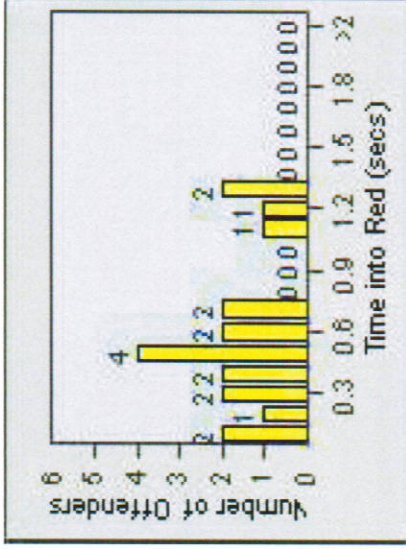

Redflex Redlight Offender Statistics

CONTRACT: Glendale   **LOCATION:** GLE-GLBR-01 Glendale Ave and Broadway
DATE FROM: 1/Jan/2009   **DATE TO:** 31/Jan/2009

LANE 1

LANE 2