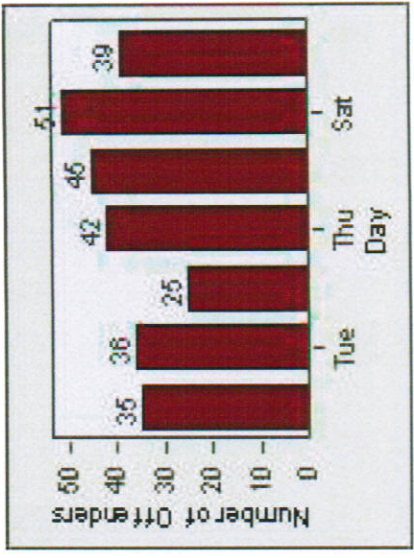

Redflex Redlight Offender Statistics

CONTRACT: Glendale   **LOCATION:** GLE-LFSF-01 Los Feliz Road and San Fernando Road
DATE FROM: 1/Jan/2009   **DATE TO:** 31/Jan/2009