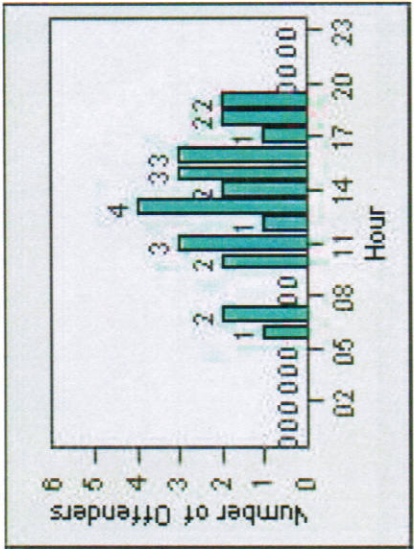

# Redflex Redlight Offender Statistics

**CONTRACT:** Glendale      **LOCATION:** GLE-COPA-01 Colorado St and Pacific Ave  
**DATE FROM:** 1/Jan/2009      **DATE TO:** 31/Jan/2009

LANE 1

LANE 2

LANE 3

# Redflex Redlight Offender Statistics

**CONTRACT:** Glendale      **LOCATION:** GLE-COPA-01 Colorado St and Pacific Ave  
**DATE FROM:** 1/Jan/2009      **DATE TO:** 31/Jan/2009

LANE 4

LANE TOTAL