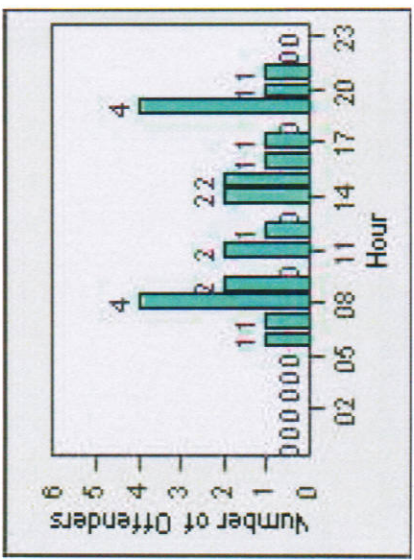

# Redflex Redlight Offender Statistics

**CONTRACT:** Glendale      **LOCATION:** GLE-MOVE-01 Mountain St and Verdugo Rd  
**DATE FROM:** 1/Jan/2009      **DATE TO:** 31/Jan/2009

LANE 1

LANE 2

LANE 3