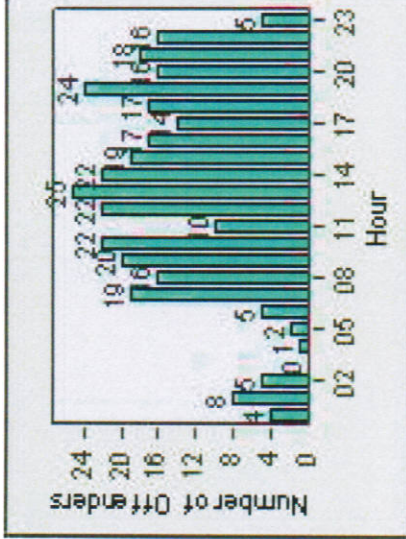

# Redflex Redlight Offender Statistics

**CONTRACT:** Glendale      **LOCATION:** GLE-MOVE-01 Mountain St and Verdugo Rd  
**DATE FROM:** 1/Jan/2009      **DATE TO:** 31/Jan/2009

LANE 1

LANE 2

LANE 3

# Redflex Redlight Offender Statistics

**CONTRACT:** Glendale      **LOCATION:** GLE-MOVE-01 Mountain St and Verdugo Rd  
**DATE FROM:** 1/Jan/2009      **DATE TO:** 31/Jan/2009

LANE 4

LANE TOTAL

# Redflex Redlight Offender Statistics

**CONTRACT:** Glendale      **LOCATION:** GLE-MOVE-01 Mountain St and Verdugo Rd  
**DATE FROM:** 1/Jan/2009      **DATE TO:** 31/Jan/2009