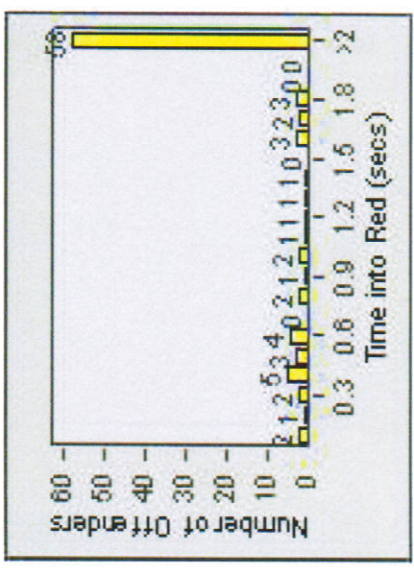

# Redflex Redlight Offender Statistics

**CONTRACT:** Glendale      **LOCATION:** GLE-GLBR-01 Glendale Ave and Broadway  
**DATE FROM:** 1/Jan/2009      **DATE TO:** 31/Jan/2009

# Redflex Redlight Offender Statistics

**CONTRACT:** Glendale      **LOCATION:** GLE-LFSF-01 Los Feliz Road and San Fernando Road  
**DATE FROM:** 1/Jan/2009      **DATE TO:** 31/Jan/2009

LANE 4

LANE TOTAL