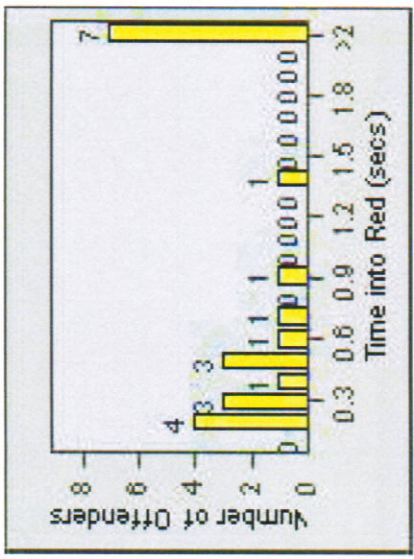

Redflex Redlight Offender Statistics

CONTRACT: Glendale   **LOCATION:** GLE-MOVE-01 Mountain St and Verdugo Rd
DATE FROM: 1/Jan/2009   **DATE TO:** 31/Jan/2009

LANE 1