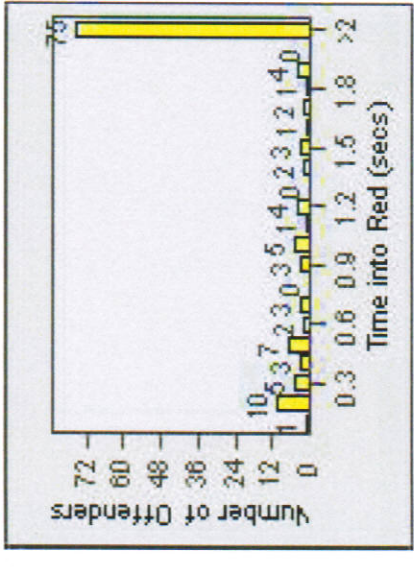

# Redflex Redlight Offender Statistics

**CONTRACT:** Glendale      **LOCATION:** GLE-GLBR-01 Glendale Ave and Broadway  
**DATE FROM:** 1/Jan/2009      **DATE TO:** 31/Jan/2009

# Redflex Redlight Offender Statistics

**CONTRACT:** Glendale      **LOCATION:** GLE-LFSF-01 Los Feliz Road and San Fernando Road  
**DATE FROM:** 1/Jan/2009      **DATE TO:** 31/Jan/2009

LANE 4

LANE TOTAL