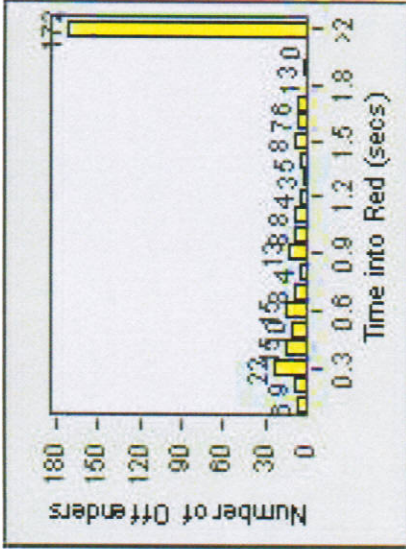

Redflex Redlight Offender Statistics

CONTRACT: Glendale   **LOCATION:** GLE-MOVE-01 Mountain St and Verdugo Rd
DATE FROM: 1/Jan/2009   **DATE TO:** 31/Jan/2009