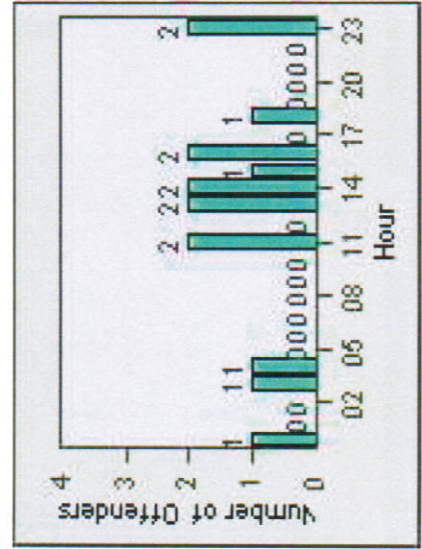

Redflex Redlight Offender Statistics

CONTRACT: Glendale   **LOCATION:** GLE-SFLF-01 Los Feliz Road and San Fernando Road
DATE FROM: 1/Jan/2009   **DATE TO:** 31/Jan/2009

LANE 1