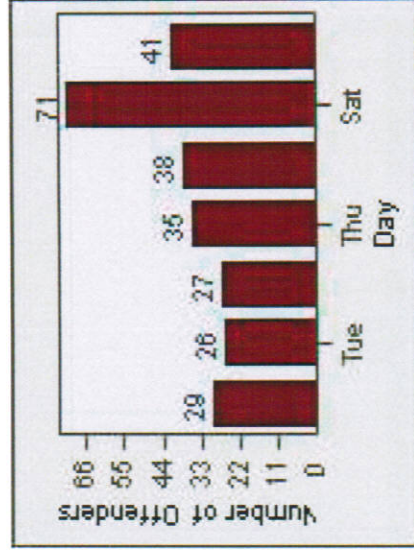

Redflex Redlight Offender Statistics

CONTRACT: Glendale   **LOCATION:** GLE-MOVE-01 Mountain St and Verdugo Rd
DATE FROM: 1/Jan/2009   **DATE TO:** 31/Jan/2009

LANE 4

LANE TOTAL