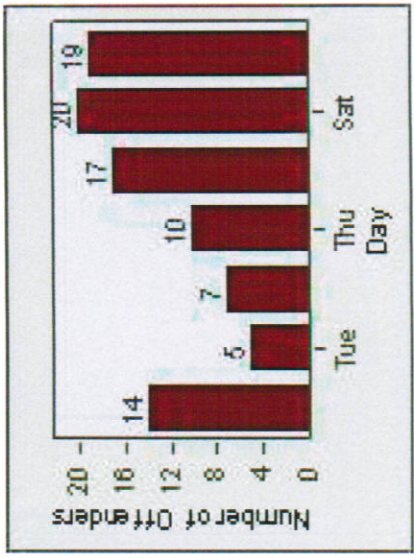

Redflex Redlight Offender Statistics

CONTRACT: Glendale   **LOCATION:** GLE-LFSF-01 Los Feliz Road and San Fernando Road
DATE FROM: 1/Jan/2009   **DATE TO:** 31/Jan/2009