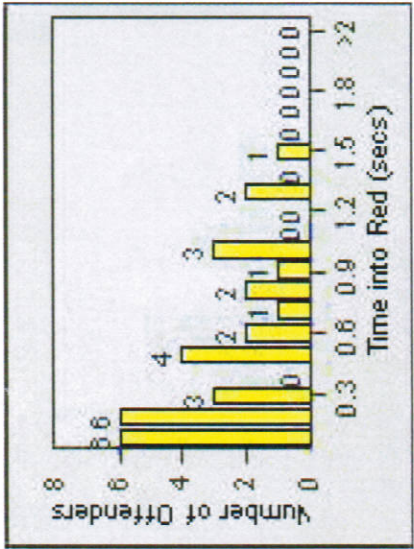

# Redflex Redlight Offender Statistics

**CONTRACT:** Glendale      **LOCATION:** GLE-COPA-01 Colorado St and Pacific Ave  
**DATE FROM:** 1/Jan/2009      **DATE TO:** 31/Jan/2009

LANE 1

LANE 2

LANE 3