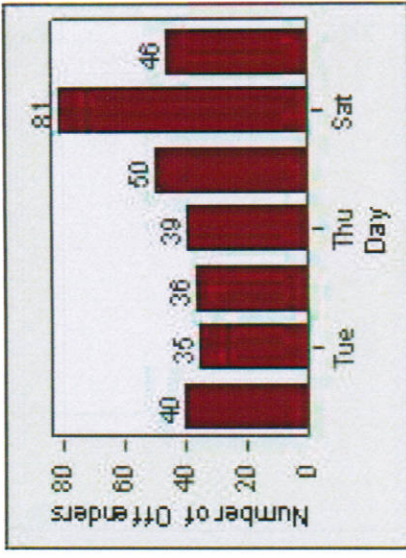

Redflex Redlight Offender Statistics

CONTRACT: Glendale   **LOCATION:** GLE-MOVE-01 Mountain St and Verdugo Rd
DATE FROM: 1/Jan/2009   **DATE TO:** 31/Jan/2009