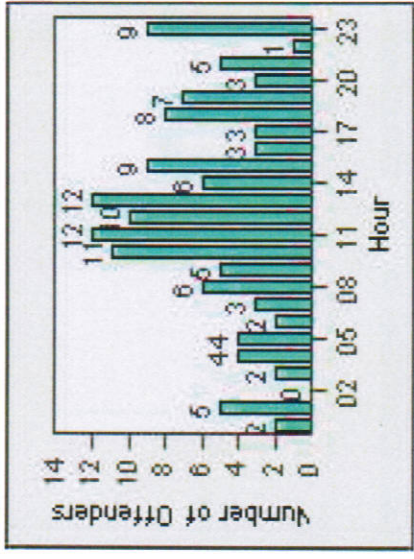

LANE 4

LANE TOTAL