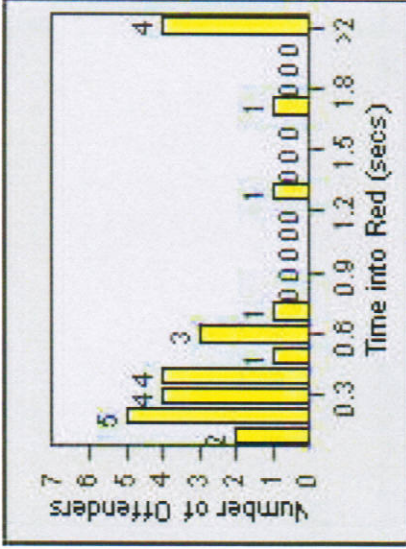

# Redflex Redlight Offender Statistics

**CONTRACT:** Glendale      **LOCATION:** GLE-GLBR-01 Glendale Ave and Broadway  
**DATE FROM:** 1/Jan/2009      **DATE TO:** 31/Jan/2009

LANE 1

LANE 2

LANE 3