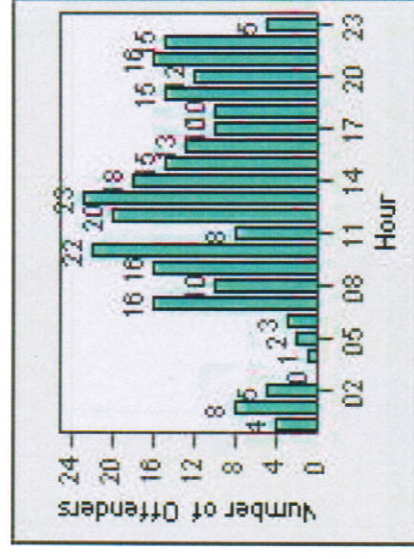

LANE 4

LANE TOTAL