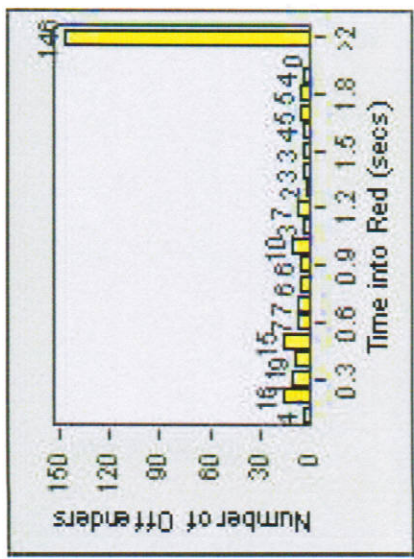

Redflex Redlight Offender Statistics

CONTRACT: Glendale   **LOCATION:** GLE-LFSF-01 Los Feliz Road and San Fernando Road
DATE FROM: 1/Jan/2009   **DATE TO:** 31/Jan/2009