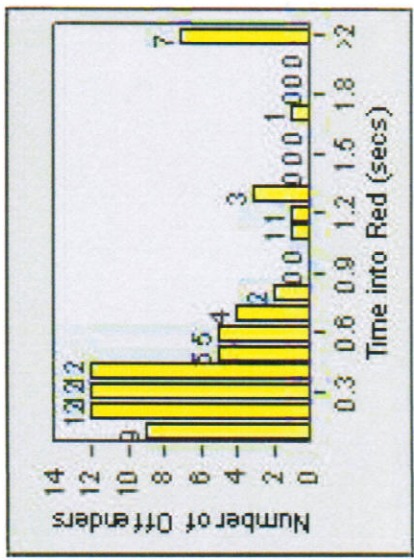

Redflex Redlight Offender Statistics

CONTRACT: Glendale   **LOCATION:** GLE-GLBR-01 Glendale Ave and Broadway
DATE FROM: 1/Jan/2009   **DATE TO:** 31/Jan/2009