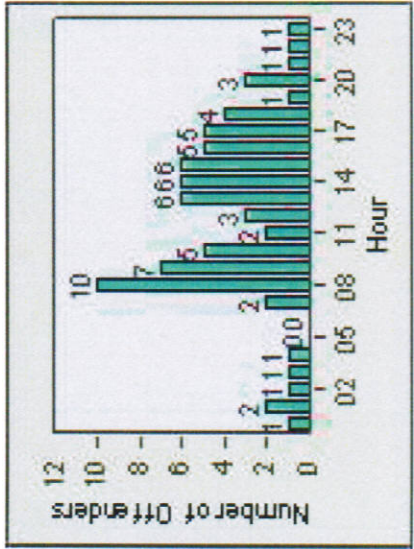

Redflex Redlight Offender Statistics

CONTRACT: Glendale   **LOCATION:** GLE-GLBR-01 Glendale Ave and Broadway
DATE FROM: 1/Jan/2009   **DATE TO:** 31/Jan/2009