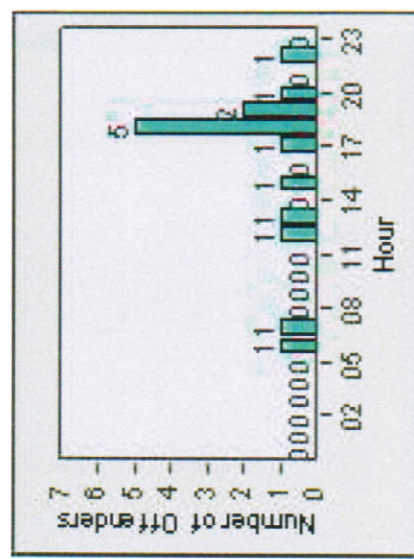

Redflex Redlight Offender Statistics

CONTRACT: Glendale   **LOCATION:** GLE-MOVE-01 Mountain St and Verdugo Rd
DATE FROM: 1/Jan/2009   **DATE TO:** 31/Jan/2009