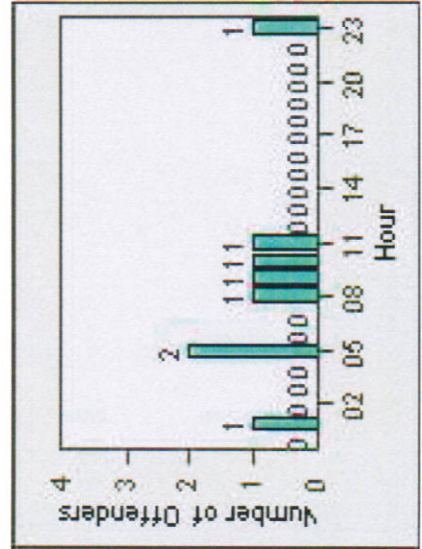

# Redflex Redlight Offender Statistics

**CONTRACT:** Glendale      **LOCATION:** GLE-SFLF-01 Los Feliz Road and San Fernando Road  
**DATE FROM:** 1/Jan/2009      **DATE TO:** 31/Jan/2009

LANE 1

LANE 2

LANE 3

# Redflex Redlight Offender Statistics

**CONTRACT:** Glendale      **LOCATION:** GLE-SFLF-01 Los Feliz Road and San Fernando Road  
**DATE FROM:** 1/Jan/2009      **DATE TO:** 31/Jan/2009

LANE 4

LANE TOTAL