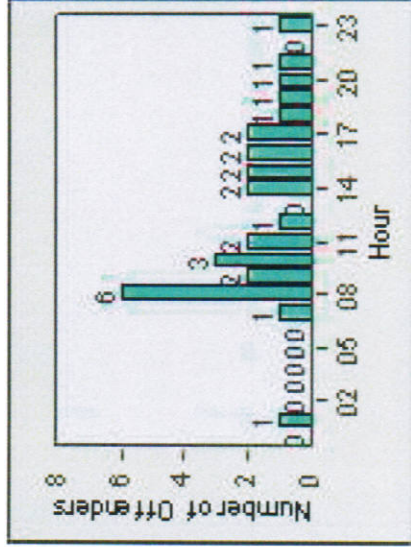

# Redflex Redlight Offender Statistics

**CONTRACT:** Glendale      **LOCATION:** GLE-GLBR-01 Glendale Ave and Broadway  
**DATE FROM:** 1/Jan/2009      **DATE TO:** 31/Jan/2009

LANE 1

LANE 2

LANE 3

# Redflex Redlight Offender Statistics

**CONTRACT:** Glendale      **LOCATION:** GLE-GLBR-01 Glendale Ave and Broadway  
**DATE FROM:** 1/Jan/2009      **DATE TO:** 31/Jan/2009