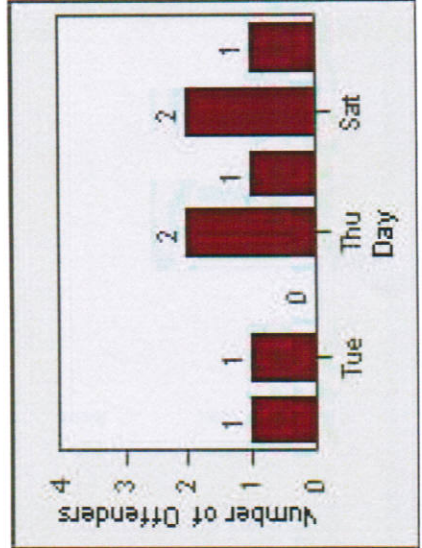

# Redflex Redlight Offender Statistics

**CONTRACT:** Glendale      **LOCATION:** GLE-SFLF-01 Los Feliz Road and San Fernando Road  
**DATE FROM:** 1/Jan/2009      **DATE TO:** 31/Jan/2009

LANE 1

LANE 2

LANE 3

# Redflex Redlight Offender Statistics

**CONTRACT:** Glendale      **LOCATION:** GLE-SFLF-01 Los Feliz Road and San Fernando Road  
**DATE FROM:** 1/Jan/2009      **DATE TO:** 31/Jan/2009

LANE 4

LANE TOTAL