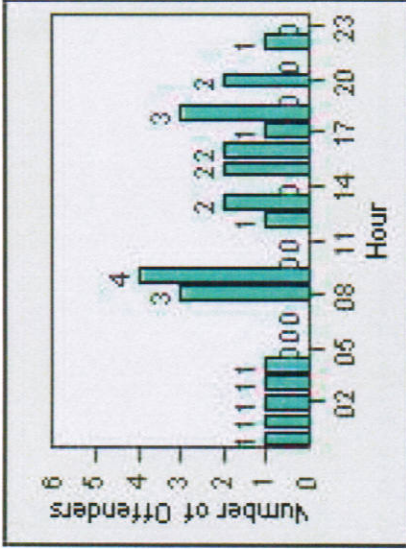

# Redflex Redlight Offender Statistics

**CONTRACT:** Glendale      **LOCATION:** GLE-GLBR-01 Glendale Ave and Broadway  
**DATE FROM:** 1/Jan/2009      **DATE TO:** 31/Jan/2009

LANE 1

LANE 2

LANE 3

# Redflex Redlight Offender Statistics

**CONTRACT:** Glendale      **LOCATION:** GLE-GLBR-01 Glendale Ave and Broadway  
**DATE FROM:** 1/Jan/2009      **DATE TO:** 31/Jan/2009