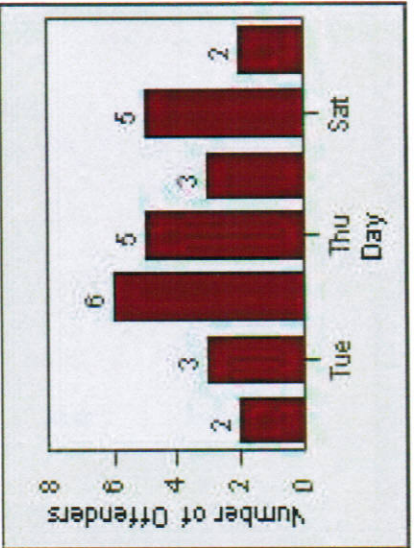

# Redflex Redlight Offender Statistics

**CONTRACT:** Glendale      **LOCATION:** GLE-COPA-01 Colorado St and Pacific Ave  
**DATE FROM:** 1/Jan/2009      **DATE TO:** 31/Jan/2009

LANE 1

LANE 2

LANE 3

# Redflex Redlight Offender Statistics

**CONTRACT:** Glendale      **LOCATION:** GLE-COPA-01 Colorado St and Pacific Ave  
**DATE FROM:** 1/Jan/2009      **DATE TO:** 31/Jan/2009

LANE 4

LANE TOTAL