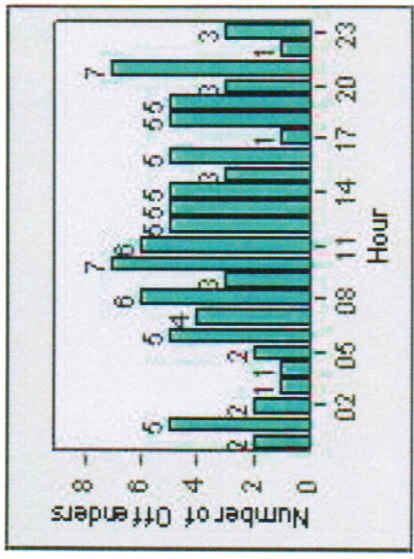

# Redflex Redlight Offender Statistics

**CONTRACT:** Glendale      **LOCATION:** GLE-GLBR-01 Glendale Ave and Broadway  
**DATE FROM:** 1/Jan/2009      **DATE TO:** 31/Jan/2009

# Redflex Redlight Offender Statistics

**CONTRACT:** Glendale      **LOCATION:** GLE-LFSF-01 Los Feliz Road and San Fernando Road  
**DATE FROM:** 1/Jan/2009      **DATE TO:** 31/Jan/2009

LANE 4

LANE TOTAL