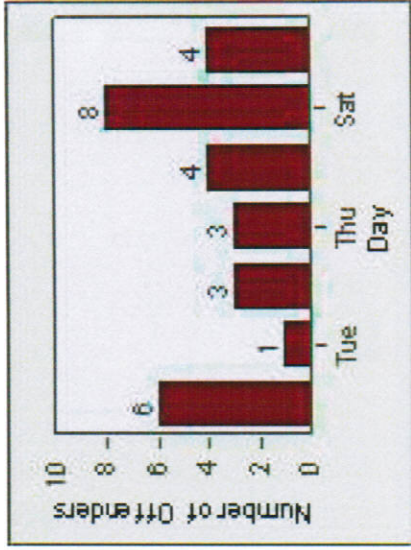

# Redflex Redlight Offender Statistics

**CONTRACT:** Glendale      **LOCATION:** GLE-GLBR-01 Glendale Ave and Broadway  
**DATE FROM:** 1/Jan/2009      **DATE TO:** 31/Jan/2009

LANE 1

LANE 2

LANE 3

# Redflex Redlight Offender Statistics

**CONTRACT:** Glendale      **LOCATION:** GLE-GLBR-01 Glendale Ave and Broadway  
**DATE FROM:** 1/Jan/2009      **DATE TO:** 31/Jan/2009