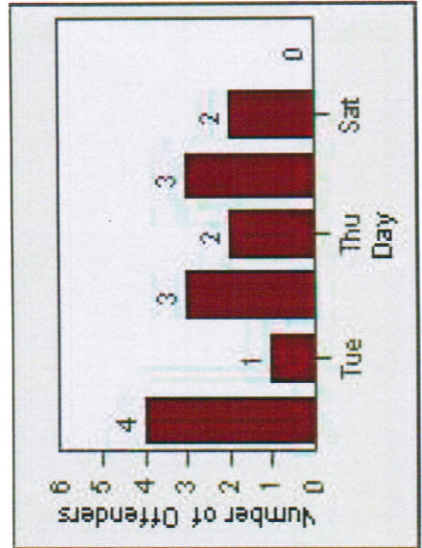

# Redflex Redlight Offender Statistics

**CONTRACT:** Glendale      **LOCATION:** GLE-MOVE-01 Mountain St and Verdugo Rd  
**DATE FROM:** 1/Jan/2009      **DATE TO:** 31/Jan/2009

# Redflex Redlight Offender Statistics

**CONTRACT:** Glendale      **LOCATION:** GLE-SFLF-01 Los Feliz Road and San Fernando Road  
**DATE FROM:** 1/Jan/2009      **DATE TO:** 31/Jan/2009

LANE 1

LANE 2

LANE 3