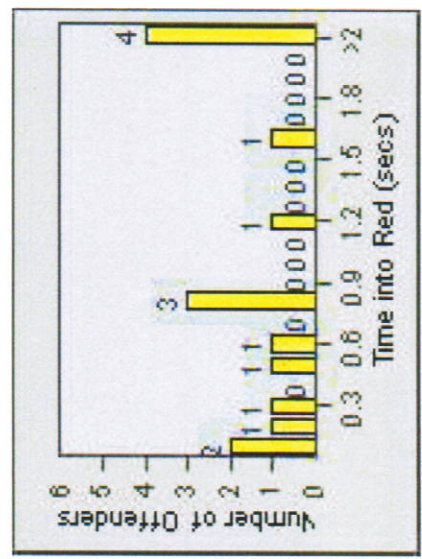

Redflex Redlight Offender Statistics

CONTRACT: Glendale   **LOCATION:** GLE-SFLF-01 Los Feliz Road and San Fernando Road
DATE FROM: 1/Jan/2009   **DATE TO:** 31/Jan/2009

LANE 1