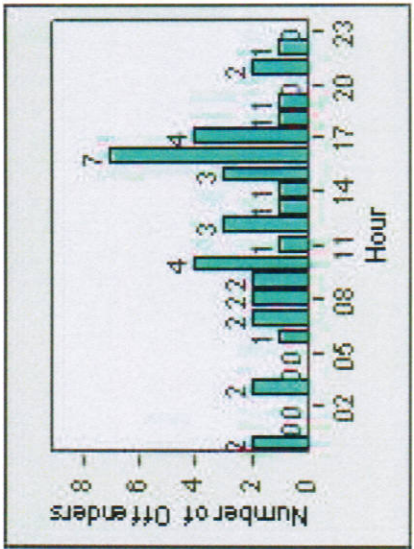

# Redflex Redlight Offender Statistics

**CONTRACT:** Glendale      **LOCATION:** GLE-COPA-01 Colorado St and Pacific Ave  
**DATE FROM:** 1/Jan/2009      **DATE TO:** 31/Jan/2009

LANE 1

LANE 2

LANE 3

# Redflex Redlight Offender Statistics

**CONTRACT:** Glendale      **LOCATION:** GLE-COPA-01 Colorado St and Pacific Ave  
**DATE FROM:** 1/Jan/2009      **DATE TO:** 31/Jan/2009

LANE 4

LANE TOTAL