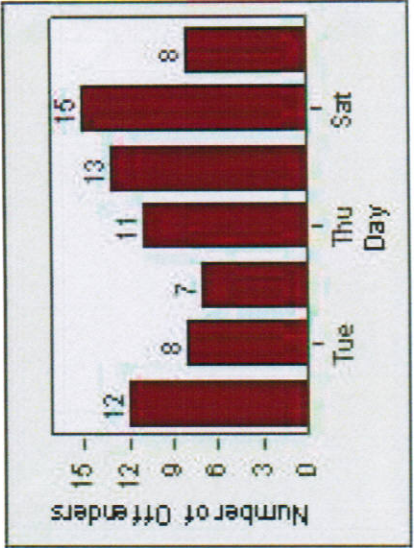

Redflex Redlight Offender Statistics

CONTRACT: Glendale   **LOCATION:** GLE-GLBR-01 Glendale Ave and Broadway
DATE FROM: 1/Jan/2009   **DATE TO:** 31/Jan/2009