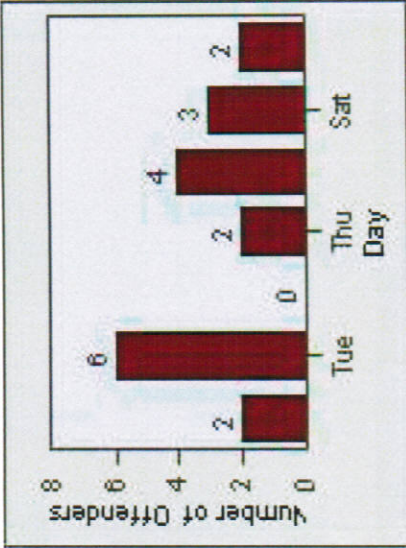

# Redflex Redlight Offender Statistics

**CONTRACT:** Glendale      **LOCATION:** GLE-COPA-01 Colorado St and Pacific Ave  
**DATE FROM:** 1/Jan/2009      **DATE TO:** 31/Jan/2009

LANE 4

LANE TOTAL

# Redflex Redlight Offender Statistics

**CONTRACT:** Glendale      **LOCATION:** GLE-COPA-01 Colorado St and Pacific Ave  
**DATE FROM:** 1/Jan/2009      **DATE TO:** 31/Jan/2009

# Redflex Redlight Offender Statistics

**CONTRACT:** Glendale      **LOCATION:** GLE-GLBR-01 Glendale Ave and Broadway  
**DATE FROM:** 1/Jan/2009      **DATE TO:** 31/Jan/2009

LANE 1

LANE 2

LANE 3