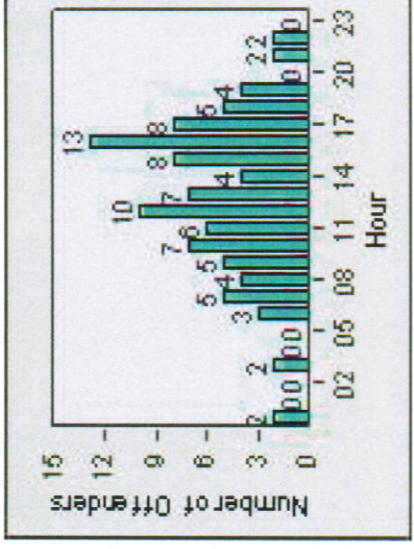

Redflex Redlight Offender Statistics

CONTRACT: Glendale   **LOCATION:** GLE-COPA-01 Colorado St and Pacific Ave
DATE FROM: 1/Jan/2009   **DATE TO:** 31/Jan/2009