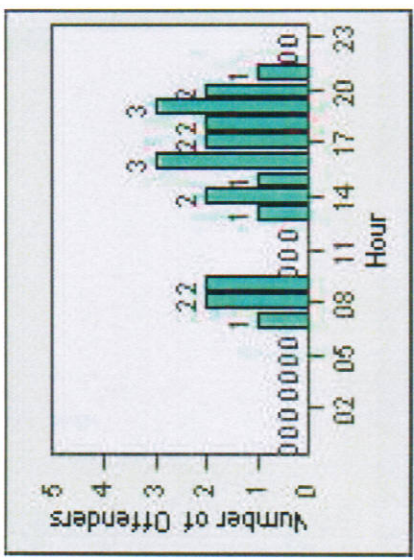

Redflex Redlight Offender Statistics

CONTRACT: Glendale   **LOCATION:** GLE-MOVE-01 Mountain St and Verdugo Rd
DATE FROM: 1/Jan/2009   **DATE TO:** 31/Jan/2009

LANE 1