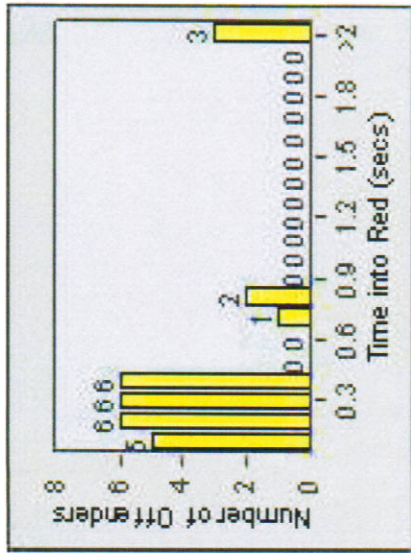

# Redflex Redlight Offender Statistics

**CONTRACT:** Glendale      **LOCATION:** GLE-GLBR-01 Glendale Ave and Broadway  
**DATE FROM:** 1/Jan/2009      **DATE TO:** 31/Jan/2009

LANE 1

LANE 2

LANE 3

# Redflex Redlight Offender Statistics

**CONTRACT:** Glendale      **LOCATION:** GLE-GLBR-01 Glendale Ave and Broadway  
**DATE FROM:** 1/Jan/2009      **DATE TO:** 31/Jan/2009