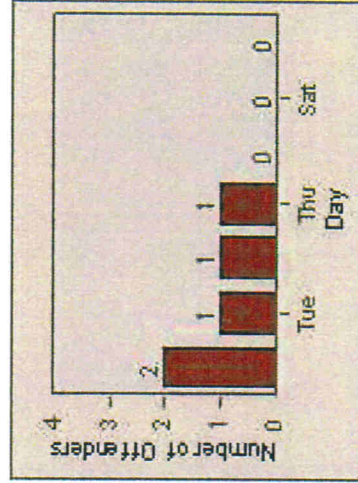

LANE 1

LANE 2

LANE 3

Redflex Redlight Offender Statistics

CONTRACT: Hawthorne **LOCATION:** HA-HAIM-03 Intersection Hawthorne
DATE FROM: 01-Jul-2013 **DATE TO:** 31-Jul-2013

LANE 4

LANE TOTAL

Redflex Redlight Offender Statistics