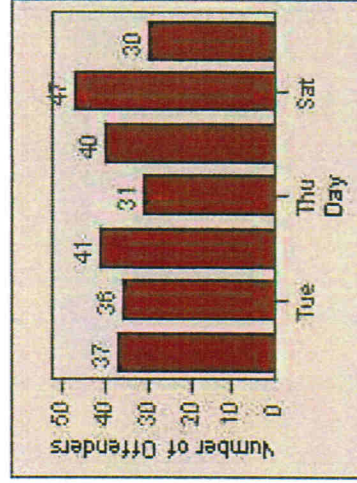

Redflex Redlight Offender Statistics

CONTRACT: Hawthorne   **LOCATION:** HA-HIRO-01 Hindry
DATE FROM: 01-Jul-2013   **DATE TO:** 31-Jul-2013

LANE 1

LANE 2