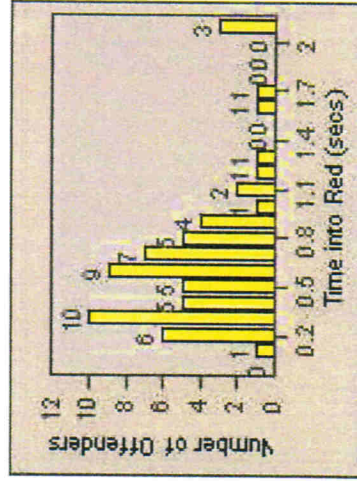

Redflex Redlight Offender Statistics

CONTRACT: Hawthorne   **LOCATION:** HA-IMFR-01 Intersection Imperial
DATE FROM: 01-Jul-2013   **DATE TO:** 31-Jul-2013

LANE 1

LANE 2

LANE 3