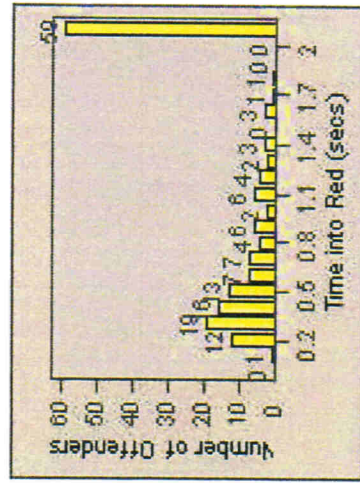

Redflex Redlight Offender Statistics

CONTRACT: Hawthorne   **LOCATION:** HA-HAIM-01 Intersection Hawthorne
DATE FROM: 01-Jul-2013   **DATE TO:** 31-Jul-2013

LANE 1