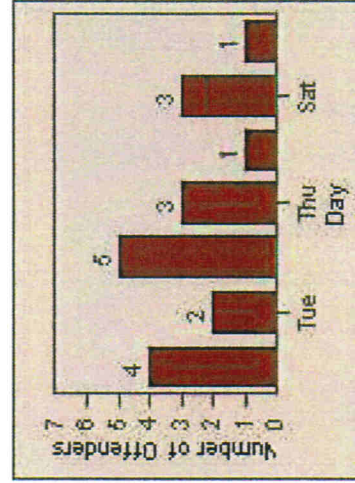

Redflex Redlight Offender Statistics

CONTRACT: Hawthorne   **LOCATION:** HA-HIRO-01 Hindry
DATE FROM: 01-Jul-2013   **DATE TO:** 31-Jul-2013

LANE 1

LANE 2

LANE 3