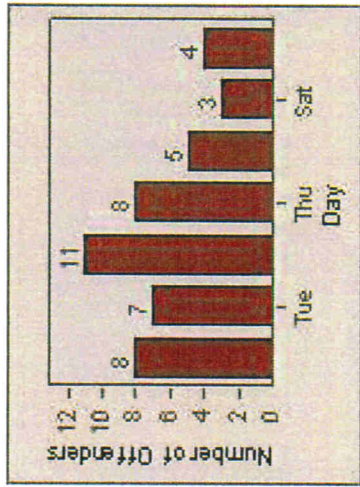

Redflex Redlight Offender Statistics

CONTRACT: Hawthorne **LOCATION:** HA-HIRO-01 Hindry
DATE FROM: 01-Jul-2013 **DATE TO:** 31-Jul-2013

Redflex Redlight Offender Statistics

CONTRACT: Hawthorne **LOCATION:** HA-IMFR-01 Intersection Imperial
DATE FROM: 01-Jul-2013 **DATE TO:** 31-Jul-2013

LANE 1

LANE 2

LANE 3

Redflex Redlight Offender Statistics

CONTRACT: Hawthorne **LOCATION:** HA-IMFR-01 Intersection Imperial
DATE FROM: 01-Jul-2013 **DATE TO:** 31-Jul-2013

LANE 4

LANE TOTAL

Redflex Redlight Offender Statistics

CONTRACT: Hawthorne **LOCATION:** HA-IMFR-01 Intersection Imperial
DATE FROM: 01-Jul-2013 **DATE TO:** 31-Jul-2013

Redflex Redlight Offender Statistics

CONTRACT: Hawthorne **LOCATION:** HA-ROHI-01 Rosecrans **DATE FROM:** 01-Jul-2013 **DATE TO:** 31-Jul-2013