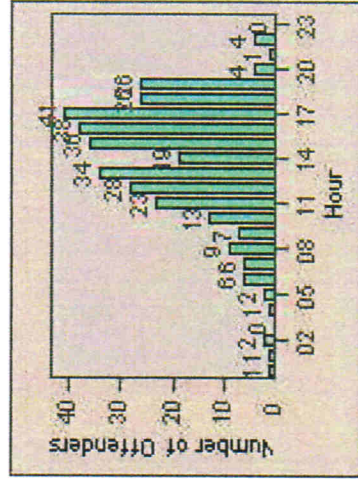

LANE 1

LANE 2

LANE 3

Redflex Redlight Offender Statistics

CONTRACT: Hawthorne **LOCATION:** HA-IMFR-01 Intersection Imperial
DATE FROM: 01-Jul-2013 **DATE TO:** 31-Jul-2013

LANE 4

LANE TOTAL

Redflex Redlight Offender Statistics

CONTRACT: Hawthorne **LOCATION:** HA-IMFR-01 Intersection Imperial
DATE FROM: 01-Jul-2013 **DATE TO:** 31-Jul-2013

Redflex Redlight Offender Statistics

CONTRACT: Hawthorne **LOCATION:** HA-ROHI-01 Rosecrans **DATE FROM:** 01-Jul-2013 **DATE TO:** 31-Jul-2013

LANE 1

LANE 2

LANE 3

Redflex Redlight Offender Statistics

CONTRACT: Hawthorne LOCATION: HA-ROHI-01 Rosecrans
DATE FROM: 01-Jul-2013 DATE TO: 31-Jul-2013

LANE 4

LANE TOTAL

Redflex Redlight Offender Statistics