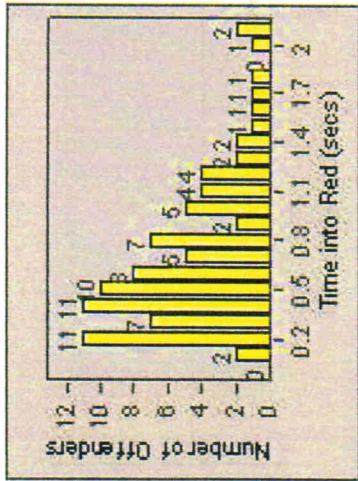

Redflex Redlight Offender Statistics

CONTRACT: Hawthorne   **LOCATION:** HA-HAIM-03 Intersection Hawthorne
DATE FROM: 01-Jul-2013   **DATE TO:** 31-Jul-2013