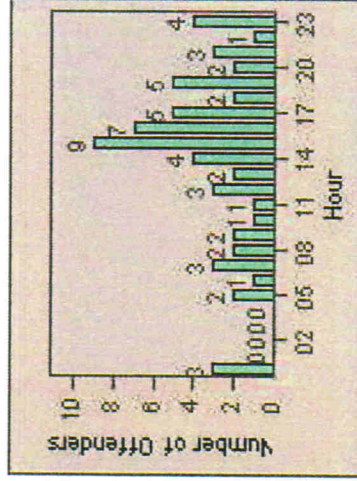

Redflex Redlight Offender Statistics

CONTRACT: Hawthorne **LOCATION:** HA-HIRO-01 Hindry
DATE FROM: 01-Jul-2013 **DATE TO:** 31-Jul-2013

Redflex Redlight Offender Statistics

CONTRACT: Hawthorne **LOCATION:** HA-IMFR-01 Intersection Imperial
DATE FROM: 01-Jul-2013 **DATE TO:** 31-Jul-2013

LANE 1

LANE 2

LANE 3

Redflex Redlight Offender Statistics

CONTRACT: Hawthorne **LOCATION:** HA-IMFR-01 Intersection Imperial
DATE FROM: 01-Jul-2013 **DATE TO:** 31-Jul-2013

LANE 4

LANE TOTAL

Redflex Redlight Offender Statistics