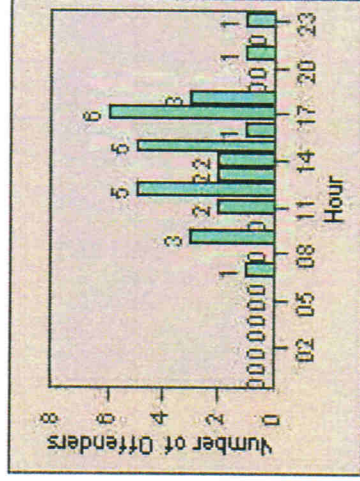

Redflex Redlight Offender Statistics

CONTRACT: Hawthorne   **LOCATION:** HA-HAIM-03 Intersection Hawthorne
DATE FROM: 01-Jul-2013   **DATE TO:** 31-Jul-2013

LANE 1

LANE 2