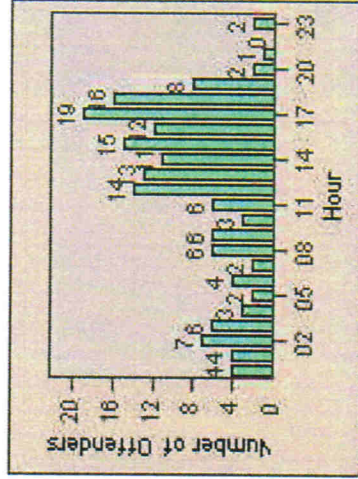

Redflex Redlight Offender Statistics

CONTRACT: Hawthorne   **LOCATION:** HA-HAIM-01 Intersection Hawthorne
DATE FROM: 01-Jul-2013   **DATE TO:** 31-Jul-2013

LANE 1