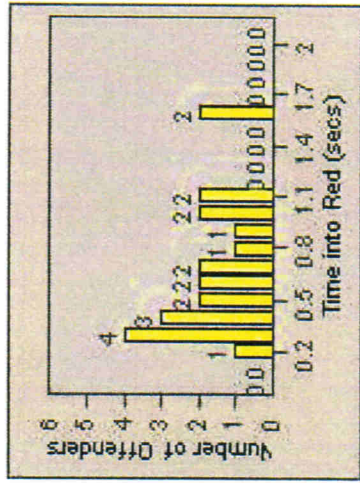

Redflex Redlight Offender Statistics

CONTRACT: Hawthorne **LOCATION:** HA-HAES-01 Hawthorne Blvd
DATE FROM: 01-Jul-2013 **DATE TO:** 31-Jul-2013

LANE 1

LANE 2

LANE 3

Redflex Redlight Offender Statistics

CONTRACT: Hawthorne **LOCATION:** HA-HAES-01 Hawthorne Blvd
DATE FROM: 01-Jul-2013 **DATE TO:** 31-Jul-2013