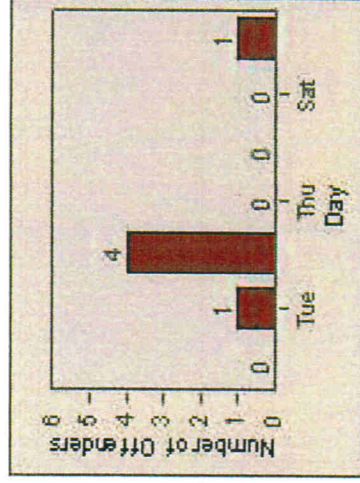

LANE 1

LANE 2

LANE 3

Redflex Redlight Offender Statistics

CONTRACT: Hawthorne **LOCATION:** HA-HAIM-01 Intersection Hawthorne
DATE FROM: 01-Jul-2013 **DATE TO:** 31-Jul-2013

LANE 4

LANE TOTAL

Redflex Redlight Offender Statistics