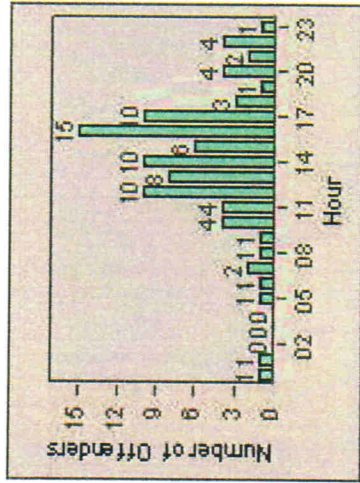

Redflex Redlight Offender Statistics

CONTRACT: Hawthorne   **LOCATION:** HA-HAES-03 Hawthorne Blvd
DATE FROM: 01-Jul-2013   **DATE TO:** 31-Jul-2013