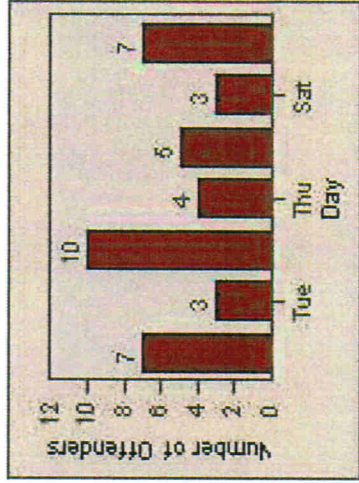

Redflex Redlight Offender Statistics

CONTRACT: Hawthorne **LOCATION:** HA-HAES-01 Hawthorne Blvd
DATE FROM: 01-Jul-2013 **DATE TO:** 31-Jul-2013

LANE 1

LANE 2

LANE 3

Redflex Redlight Offender Statistics

CONTRACT: Hawthorne **LOCATION:** HA-HAES-01 Hawthorne Blvd
DATE FROM: 01-Jul-2013 **DATE TO:** 31-Jul-2013

LANE 4

LANE TOTAL

Redflex Redlight Offender Statistics

CONTRACT: Hawthorne LOCATION: HA-HAES-01 Hawthorne Blvd
DATE FROM: 01-Jul-2013 DATE TO: 31-Jul-2013

Redflex Redlight Offender Statistics

CONTRACT: Hawthorne **LOCATION:** HA-HAES-03 Hawthorne Blvd
DATE FROM: 01-Jul-2013 **DATE TO:** 31-Jul-2013