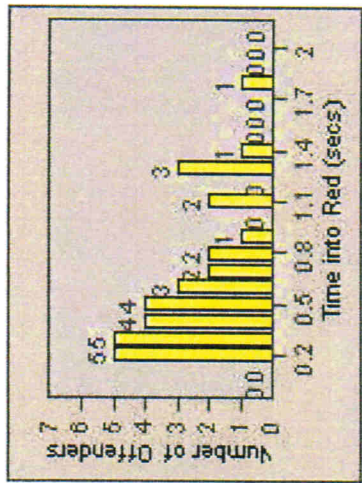

Redflex Redlight Offender Statistics

CONTRACT: Hawthorne   **LOCATION:** HA-HAES-03 Hawthorne Blvd
DATE FROM: 01-Jul-2013   **DATE TO:** 31-Jul-2013

LANE 1

LANE 2