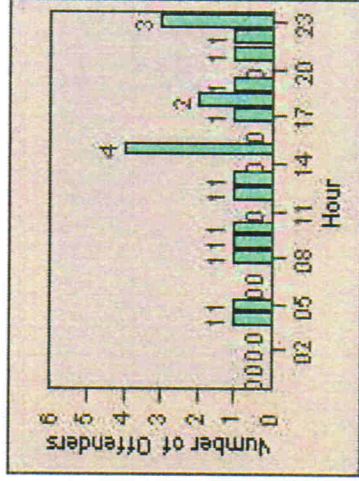

Redflex Redlight Offender Statistics

CONTRACT: Hawthorne **LOCATION:** HA-HIRO-01 Hindry
DATE FROM: 01-Jul-2013 **DATE TO:** 31-Jul-2013

Redflex Redlight Offender Statistics

CONTRACT: Hawthorne **LOCATION:** HA-IMFR-01 Intersection Imperial
DATE FROM: 01-Jul-2013 **DATE TO:** 31-Jul-2013

LANE 1

LANE 2

LANE 3

Redflex Redlight Offender Statistics

CONTRACT: Hawthorne **LOCATION:** HA-IMFR-01 Intersection Imperial
DATE FROM: 01-Jul-2013 **DATE TO:** 31-Jul-2013

LANE 4

LANE TOTAL

Redflex Redlight Offender Statistics