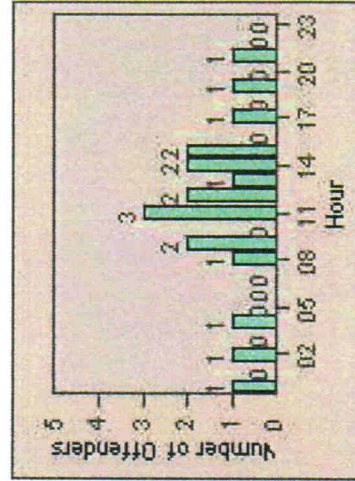

Redflex Redlight Offender Statistics

CONTRACT: Hawthorne   **LOCATION:** HA-HIRO-01 Hindry
DATE FROM: 01-Jul-2013   **DATE TO:** 31-Jul-2013

LANE 1

LANE 2

LANE 3