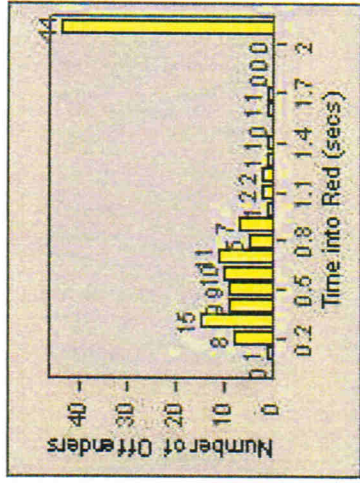

Redflex Redlight Offender Statistics

CONTRACT: Hawthorne **LOCATION:** HA-HIRO-01 Hindry
DATE FROM: 01-Jul-2013 **DATE TO:** 31-Jul-2013

Redflex Redlight Offender Statistics

CONTRACT: Hawthorne **LOCATION:** HA-IMFR-01 Intersection Imperial
DATE FROM: 01-Jul-2013 **DATE TO:** 31-Jul-2013

LANE 1

LANE 2

LANE 3

Redflex Redlight Offender Statistics

CONTRACT: Hawthorne **LOCATION:** HA-IMFR-01 Intersection Imperial
DATE FROM: 01-Jul-2013 **DATE TO:** 31-Jul-2013

LANE 4

LANE TOTAL

Redflex Redlight Offender Statistics

CONTRACT: Hawthorne **LOCATION:** HA-IMFR-01 Intersection Imperial
DATE FROM: 01-Jul-2013 **DATE TO:** 31-Jul-2013

Redflex Redlight Offender Statistics

CONTRACT: Hawthorne **LOCATION:** HA-ROHI-01 Rosecrans **DATE FROM:** 01-Jul-2013 **DATE TO:** 31-Jul-2013