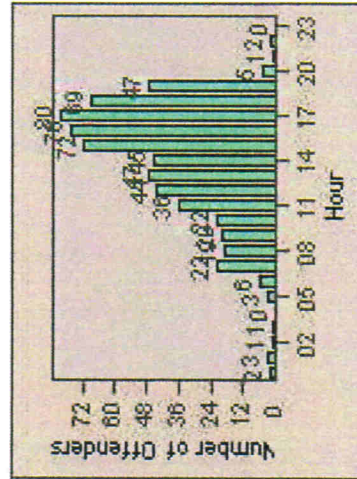

LANE 1

LANE 2

LANE 3

Redflex Redlight Offender Statistics

CONTRACT: Hawthorne **LOCATION:** HA-IMFR-01 Intersection Imperial
DATE FROM: 01-Jul-2013 **DATE TO:** 31-Jul-2013

LANE 4

LANE TOTAL

Redflex Redlight Offender Statistics

CONTRACT: Hawthorne **LOCATION:** HA-IMFR-01 Intersection Imperial
DATE FROM: 01-Jul-2013 **DATE TO:** 31-Jul-2013

Redflex Redlight Offender Statistics

CONTRACT: Hawthorne **LOCATION:** HA-ROHI-01 Rosecrans **DATE FROM:** 01-Jul-2013 **DATE TO:** 31-Jul-2013

LANE 1

LANE 2

LANE 3

Redflex Redlight Offender Statistics

CONTRACT: Hawthorne LOCATION: HA-ROHI-01 Rosecrans
DATE FROM: 01-Jul-2013 DATE TO: 31-Jul-2013

LANE 4

LANE TOTAL

Redflex Redlight Offender Statistics