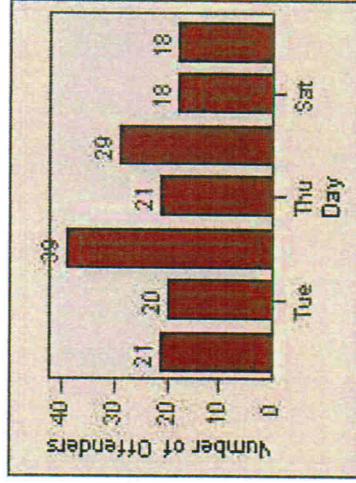

Redflex Redlight Offender Statistics

CONTRACT: Hawthorne   **LOCATION:** HA-HAIM-01 Intersection Hawthorne
DATE FROM: 01-Jul-2013   **DATE TO:** 31-Jul-2013

LANE 1