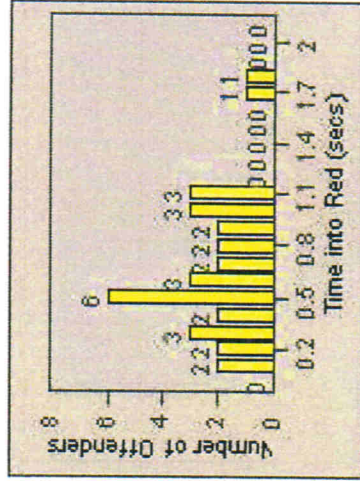

Redflex Redlight Offender Statistics

CONTRACT: Hawthorne   **LOCATION:** HA-HAIM-03 Intersection Hawthorne
DATE FROM: 01-Jul-2013   **DATE TO:** 31-Jul-2013

LANE 1

LANE 2