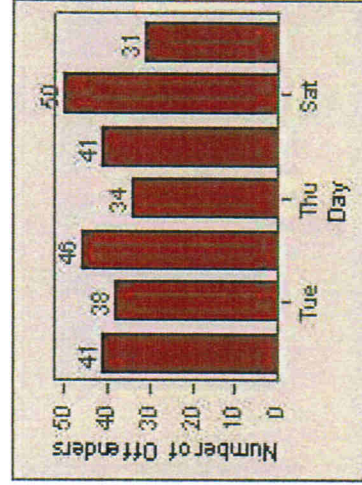

LANE 1

LANE 2

LANE 3

Redflex Redlight Offender Statistics

CONTRACT: Hawthorne LOCATION: HA-HIRO-01 Hindry

DATE FROM: 01-Jul-2013 DATE TO: 31-Jul-2013

LANE 4

LANE TOTAL

Redflex Redlight Offender Statistics

CONTRACT: Hawthorne **LOCATION:** HA-HIRO-01 Hindry
DATE FROM: 01-Jul-2013 **DATE TO:** 31-Jul-2013

Redflex Redlight Offender Statistics

CONTRACT: Hawthorne **LOCATION:** HA-IMFR-01 Intersection Imperial
DATE FROM: 01-Jul-2013 **DATE TO:** 31-Jul-2013