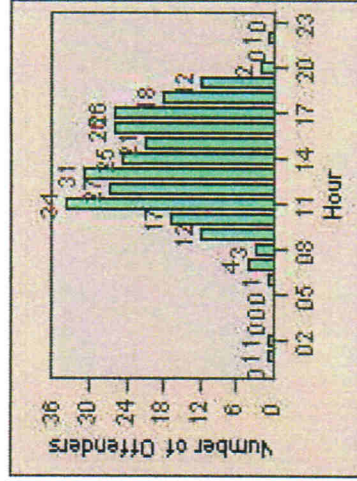

Redflex Redlight Offender Statistics

CONTRACT: Hawthorne   **LOCATION:** HA-HIRO-01 Hindry
DATE FROM: 01-Jul-2013   **DATE TO:** 31-Jul-2013

LANE 1

LANE 2