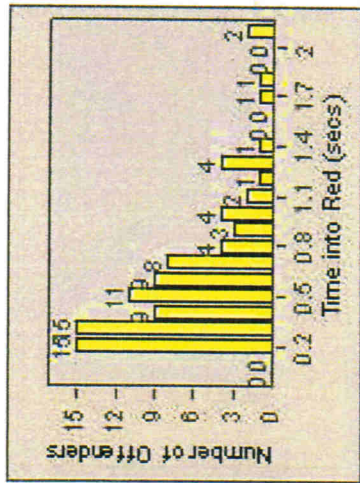

Redflex Redlight Offender Statistics

CONTRACT: Hawthorne   **LOCATION:** HA-HAES-03 Hawthorne Blvd
DATE FROM: 01-Jul-2013   **DATE TO:** 31-Jul-2013