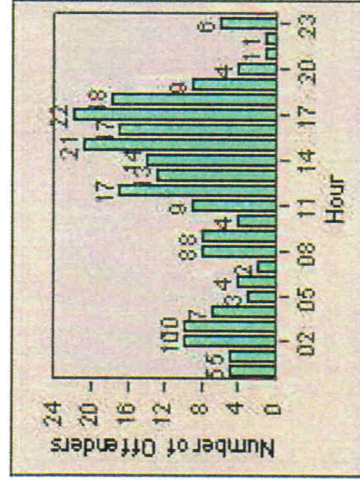

Redflex Redlight Offender Statistics

CONTRACT: Hawthorne   **LOCATION:** HA-HAIM-01 Intersection Hawthorne
DATE FROM: 01-Jul-2013   **DATE TO:** 31-Jul-2013