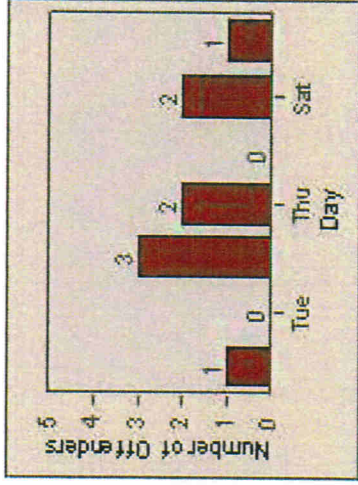

Redflex Redlight Offender Statistics

CONTRACT: Hawthorne **LOCATION:** HA-HAES-01 Hawthorne Blvd
DATE FROM: 01-Jul-2013 **DATE TO:** 31-Jul-2013

LANE 1

LANE 2

LANE 3

Redflex Redlight Offender Statistics

CONTRACT: Hawthorne **LOCATION:** HA-HAES-01 Hawthorne Blvd
DATE FROM: 01-Jul-2013 **DATE TO:** 31-Jul-2013

LANE 4

LANE TOTAL

Redflex Redlight Offender Statistics

CONTRACT: Hawthorne LOCATION: HA-HAES-01 Hawthorne Blvd
DATE FROM: 01-Jul-2013 DATE TO: 31-Jul-2013

Redflex Redlight Offender Statistics

CONTRACT: Hawthorne **LOCATION:** HA-HAES-03 Hawthorne Blvd
DATE FROM: 01-Jul-2013 **DATE TO:** 31-Jul-2013