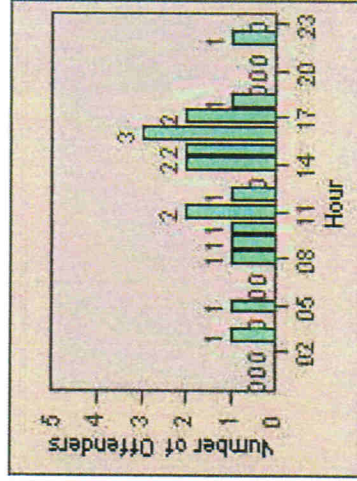

Redflex Redlight Offender Statistics

CONTRACT: Hawthorne   **LOCATION:** HA-HAIM-01 Intersection Hawthorne
DATE FROM: 01-Jul-2013   **DATE TO:** 31-Jul-2013

LANE 1

LANE 2

LANE 3