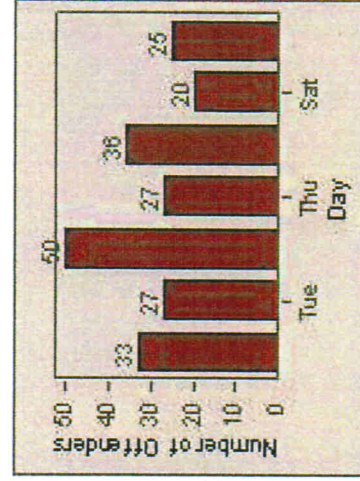

Redflex Redlight Offender Statistics

CONTRACT: Hawthorne   **LOCATION:** HA-HAIM-01 Intersection Hawthorne
DATE FROM: 01-Jul-2013   **DATE TO:** 31-Jul-2013