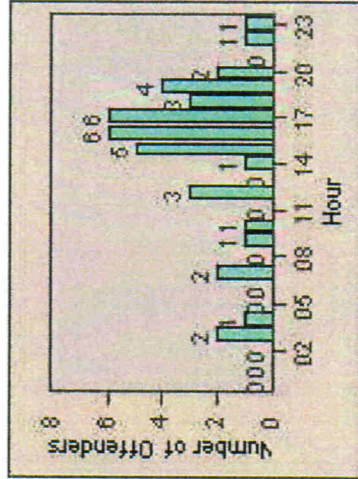

Redflex Redlight Offender Statistics

CONTRACT: Hawthorne **LOCATION:** HA-HAES-01 Hawthorne Blvd
DATE FROM: 01-Jul-2013 **DATE TO:** 31-Jul-2013

LANE 1

LANE 2

LANE 3

Redflex Redlight Offender Statistics

CONTRACT: Hawthorne **LOCATION:** HA-HAES-01 Hawthorne Blvd
DATE FROM: 01-Jul-2013 **DATE TO:** 31-Jul-2013

LANE 4

LANE TOTAL

Redflex Redlight Offender Statistics

CONTRACT: Hawthorne LOCATION: HA-HAES-01 Hawthorne Blvd
DATE FROM: 01-Jul-2013 DATE TO: 31-Jul-2013

Redflex Redlight Offender Statistics

CONTRACT: Hawthorne **LOCATION:** HA-HAES-03 Hawthorne Blvd
DATE FROM: 01-Jul-2013 **DATE TO:** 31-Jul-2013