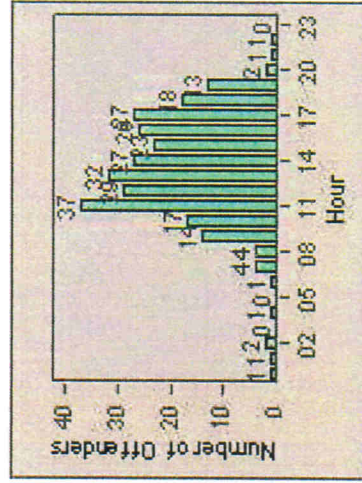

LANE 1

LANE 2

LANE 3

Redflex Redlight Offender Statistics

CONTRACT: Hawthorne LOCATION: HA-HIRO-01 Hindry

DATE FROM: 01-Jul-2013 DATE TO: 31-Jul-2013

LANE 4

LANE TOTAL

Redflex Redlight Offender Statistics

CONTRACT: Hawthorne **LOCATION:** HA-HIRO-01 Hindry
DATE FROM: 01-Jul-2013 **DATE TO:** 31-Jul-2013

Redflex Redlight Offender Statistics

CONTRACT: Hawthorne **LOCATION:** HA-IMFR-01 Intersection Imperial
DATE FROM: 01-Jul-2013 **DATE TO:** 31-Jul-2013