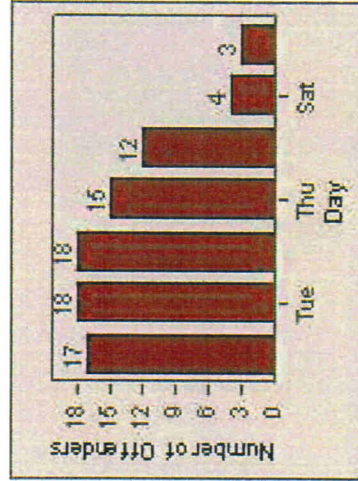

Redflex Redlight Offender Statistics

CONTRACT: Hawthorne   **LOCATION:** HA-HAIM-03 Intersection Hawthorne
DATE FROM: 01-Jul-2013   **DATE TO:** 31-Jul-2013