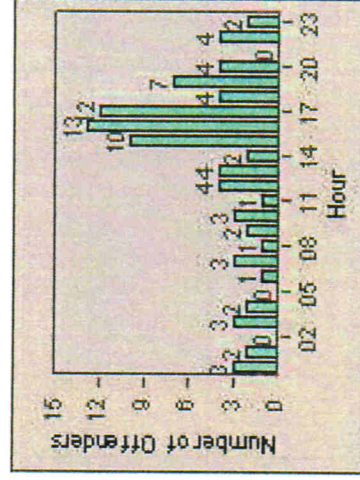

Redflex Redlight Offender Statistics

CONTRACT: Hawthorne **LOCATION:** HA-HAES-01 Hawthorne Blvd
DATE FROM: 01-Jul-2013 **DATE TO:** 31-Jul-2013

LANE 1

LANE 2

LANE 3

Redflex Redlight Offender Statistics

CONTRACT: Hawthorne **LOCATION:** HA-HAES-01 Hawthorne Blvd
DATE FROM: 01-Jul-2013 **DATE TO:** 31-Jul-2013

LANE 4

LANE TOTAL

Redflex Redlight Offender Statistics

CONTRACT: Hawthorne LOCATION: HA-HAES-01 Hawthorne Blvd
DATE FROM: 01-Jul-2013 DATE TO: 31-Jul-2013

Redflex Redlight Offender Statistics

CONTRACT: Hawthorne **LOCATION:** HA-HAES-03 Hawthorne Blvd
DATE FROM: 01-Jul-2013 **DATE TO:** 31-Jul-2013