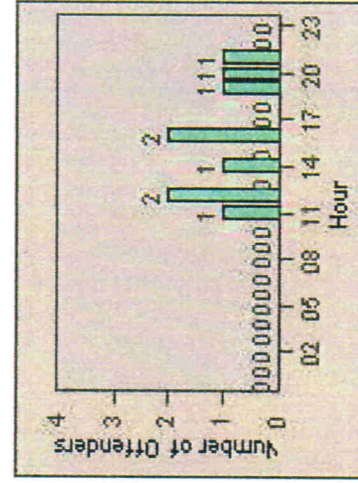

LANE 1

LANE 2

LANE 3

Redflex Redlight Offender Statistics

CONTRACT: Hawthorne **LOCATION:** HA-HAES-03 Hawthorne Blvd
DATE FROM: 01-Jul-2013 **DATE TO:** 31-Jul-2013

LANE 4

LANE TOTAL

Redflex Redlight Offender Statistics