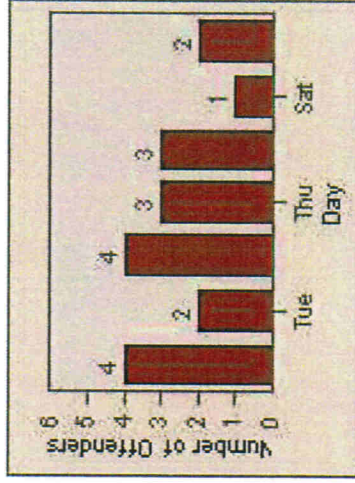

Redflex Redlight Offender Statistics

CONTRACT: Hawthorne   **LOCATION:** HA-HAIM-01 Intersection Hawthorne
DATE FROM: 01-Jul-2013   **DATE TO:** 31-Jul-2013

LANE 1

LANE 2

LANE 3