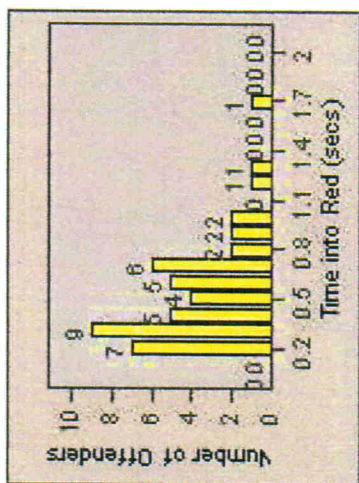

Redflex Redlight Offender Statistics

CONTRACT: Hawthorne   **LOCATION:** HA-HAES-03 Hawthorne Blvd
DATE FROM: 01-Jul-2013   **DATE TO:** 31-Jul-2013

LANE 1

LANE 2

LANE 3