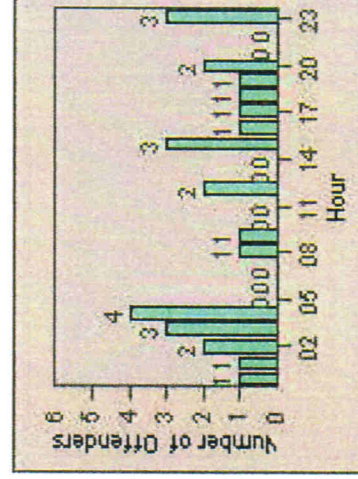

LANE 1

LANE 2

LANE 3

Redflex Redlight Offender Statistics

CONTRACT: Hawthorne **LOCATION:** HA-HAIM-01 Intersection Hawthorne
DATE FROM: 01-Jul-2013 **DATE TO:** 31-Jul-2013

LANE 4

LANE TOTAL

Redflex Redlight Offender Statistics