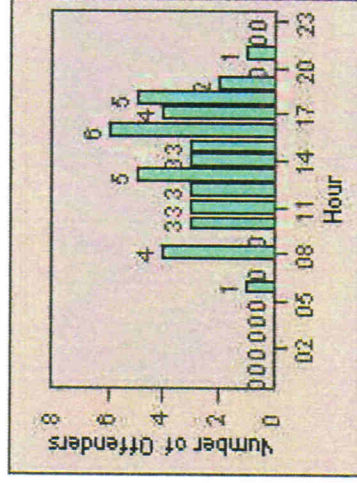

Redflex Redlight Offender Statistics

CONTRACT: Hawthorne   **LOCATION:** HA-HAIM-03 Intersection Hawthorne
DATE FROM: 01-Jul-2013   **DATE TO:** 31-Jul-2013

LANE 1

LANE 2

LANE 3