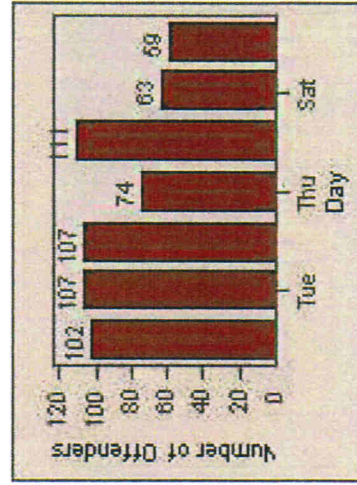

LANE 1

LANE 2

LANE 3

Redflex Redlight Offender Statistics

CONTRACT: Hawthorne **LOCATION:** HA-IMFR-01 Intersection Imperial
DATE FROM: 01-Jul-2013 **DATE TO:** 31-Jul-2013

LANE 4

LANE TOTAL

Redflex Redlight Offender Statistics

CONTRACT: Hawthorne **LOCATION:** HA-IMFR-01 Intersection Imperial
DATE FROM: 01-Jul-2013 **DATE TO:** 31-Jul-2013

Redflex Redlight Offender Statistics

CONTRACT: Hawthorne **LOCATION:** HA-ROHI-01 Rosecrans **DATE FROM:** 01-Jul-2013 **DATE TO:** 31-Jul-2013

LANE 1

LANE 2

LANE 3

Redflex Redlight Offender Statistics

CONTRACT: Hawthorne LOCATION: HA-ROHI-01 Rosecrans
DATE FROM: 01-Jul-2013 DATE TO: 31-Jul-2013

LANE 4

LANE TOTAL

Redflex Redlight Offender Statistics