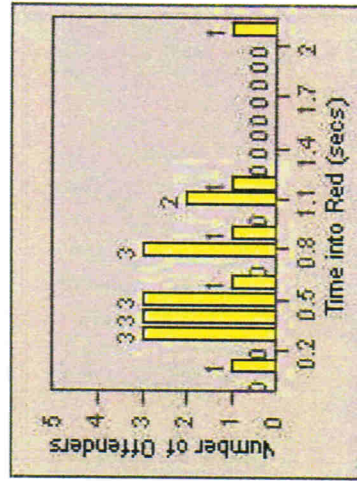

Redflex Redlight Offender Statistics

CONTRACT: Hawthorne   **LOCATION:** HA-HAIM-01 Intersection Hawthorne
DATE FROM: 01-Jul-2013   **DATE TO:** 31-Jul-2013

LANE 1

LANE 2

LANE 3