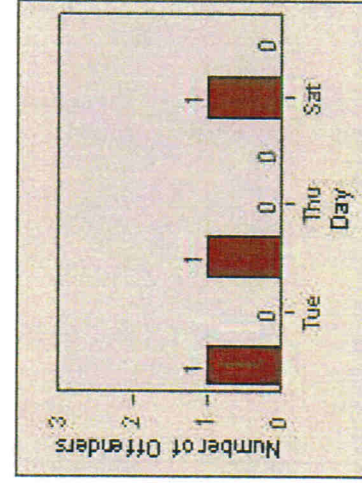

LANE 1

LANE 2

LANE 3

Redflex Redlight Offender Statistics

CONTRACT: Hawthorne **LOCATION:** HA-HAES-03 Hawthorne Blvd
DATE FROM: 01-Jul-2013 **DATE TO:** 31-Jul-2013

LANE 4

LANE TOTAL

Redflex Redlight Offender Statistics