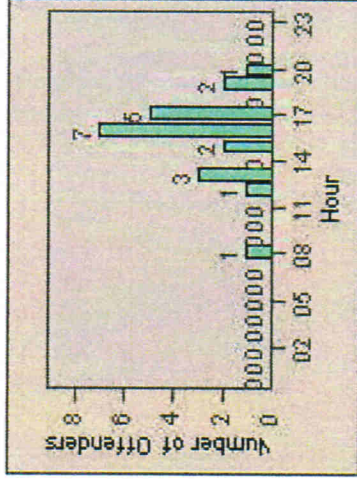

Redflex Redlight Offender Statistics

CONTRACT: Hawthorne **LOCATION:** HA-HAES-01 Hawthorne Blvd
DATE FROM: 01-Jul-2013 **DATE TO:** 31-Jul-2013

LANE 1

LANE 2

LANE 3

Redflex Redlight Offender Statistics

CONTRACT: Hawthorne **LOCATION:** HA-HAES-01 Hawthorne Blvd
DATE FROM: 01-Jul-2013 **DATE TO:** 31-Jul-2013

LANE 4

LANE TOTAL

Redflex Redlight Offender Statistics

CONTRACT: Hawthorne LOCATION: HA-HAES-01 Hawthorne Blvd
DATE FROM: 01-Jul-2013 DATE TO: 31-Jul-2013

Redflex Redlight Offender Statistics

CONTRACT: Hawthorne **LOCATION:** HA-HAES-03 Hawthorne Blvd
DATE FROM: 01-Jul-2013 **DATE TO:** 31-Jul-2013