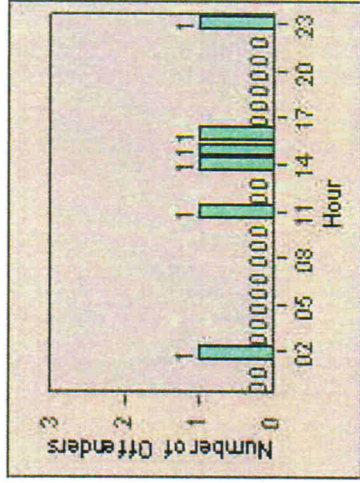

LANE 1

LANE 2

LANE 3

Redflex Redlight Offender Statistics

CONTRACT: Hawthorne **LOCATION:** HA-HAIM-01 Intersection Hawthorne
DATE FROM: 01-Jul-2013 **DATE TO:** 31-Jul-2013

LANE 4

LANE TOTAL

Redflex Redlight Offender Statistics