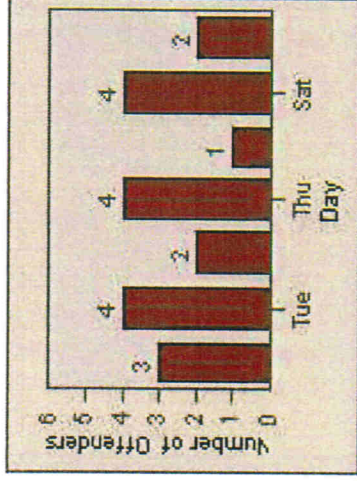

Redflex Redlight Offender Statistics

CONTRACT: Hawthorne **LOCATION:** HA-HIRO-01 Hindry
DATE FROM: 01-Jul-2013 **DATE TO:** 31-Jul-2013

Redflex Redlight Offender Statistics

CONTRACT: Hawthorne **LOCATION:** HA-IMFR-01 Intersection Imperial
DATE FROM: 01-Jul-2013 **DATE TO:** 31-Jul-2013

LANE 1

LANE 2

LANE 3

Redflex Redlight Offender Statistics

CONTRACT: Hawthorne **LOCATION:** HA-IMFR-01 Intersection Imperial
DATE FROM: 01-Jul-2013 **DATE TO:** 31-Jul-2013

LANE 4

LANE TOTAL

Redflex Redlight Offender Statistics