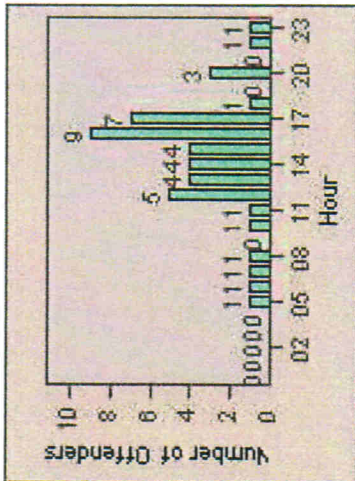

LANE 4

LANE TOTAL

Redflex Redlight Offender Statistics

CONTRACT: Hawthorne LOCATION: HA-HAES-01 Hawthorne Blvd
DATE FROM: 01-Jul-2013 DATE TO: 31-Jul-2013

Redflex Redlight Offender Statistics

CONTRACT: Hawthorne **LOCATION:** HA-HAES-03 Hawthorne Blvd
DATE FROM: 01-Jul-2013 **DATE TO:** 31-Jul-2013

LANE 1

LANE 2

LANE 3

Redflex Redlight Offender Statistics

CONTRACT: Hawthorne **LOCATION:** HA-HAES-03 Hawthorne Blvd
DATE FROM: 01-Jul-2013 **DATE TO:** 31-Jul-2013

LANE 4

LANE TOTAL

Redflex Redlight Offender Statistics