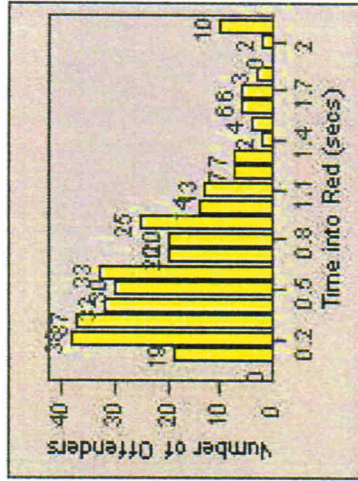

Redflex Redlight Offender Statistics

CONTRACT: Hawthorne   **LOCATION:** HA-ROHI-01 Rosecrans   **DATE FROM:** 01-Jul-2013   **DATE TO:** 31-Jul-2013

LANE 1

LANE 2