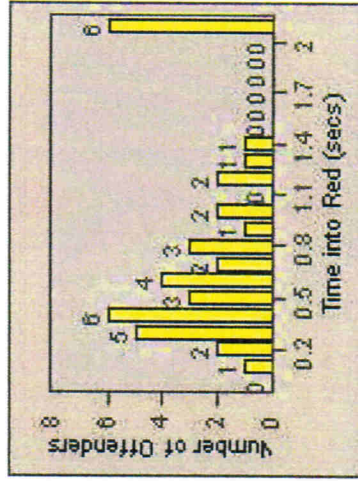

Redflex Redlight Offender Statistics

CONTRACT: Hawthorne **LOCATION:** HA-HAES-01 Hawthorne Blvd
DATE FROM: 01-Jul-2013 **DATE TO:** 31-Jul-2013

LANE 1

LANE 2

LANE 3

Redflex Redlight Offender Statistics

CONTRACT: Hawthorne **LOCATION:** HA-HAES-01 Hawthorne Blvd
DATE FROM: 01-Jul-2013 **DATE TO:** 31-Jul-2013