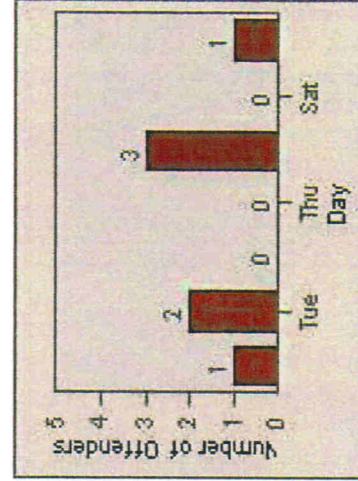

LANE 1

LANE 2

LANE 3

Redflex Redlight Offender Statistics

CONTRACT: Hawthorne **LOCATION:** HA-HAIM-03 Intersection Hawthorne
DATE FROM: 01-Jul-2013 **DATE TO:** 31-Jul-2013

LANE 4

LANE TOTAL

Redflex Redlight Offender Statistics