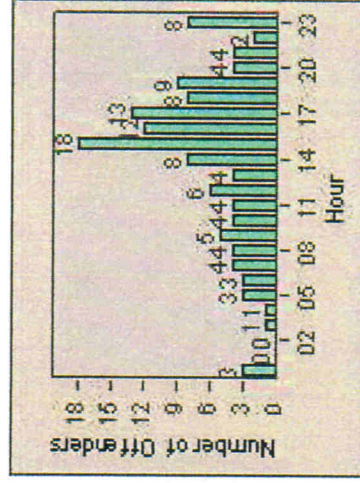

Redflex Redlight Offender Statistics

CONTRACT: Hawthorne **LOCATION:** HA-HIRO-01 Hindry
DATE FROM: 01-Jul-2013 **DATE TO:** 31-Jul-2013

Redflex Redlight Offender Statistics

CONTRACT: Hawthorne **LOCATION:** HA-IMFR-01 Intersection Imperial
DATE FROM: 01-Jul-2013 **DATE TO:** 31-Jul-2013

LANE 1

LANE 2

LANE 3

Redflex Redlight Offender Statistics

CONTRACT: Hawthorne **LOCATION:** HA-IMFR-01 Intersection Imperial
DATE FROM: 01-Jul-2013 **DATE TO:** 31-Jul-2013

LANE 4

LANE TOTAL

Redflex Redlight Offender Statistics

CONTRACT: Hawthorne **LOCATION:** HA-IMFR-01 Intersection Imperial
DATE FROM: 01-Jul-2013 **DATE TO:** 31-Jul-2013

Redflex Redlight Offender Statistics

CONTRACT: Hawthorne **LOCATION:** HA-ROHI-01 Rosecrans **DATE FROM:** 01-Jul-2013 **DATE TO:** 31-Jul-2013