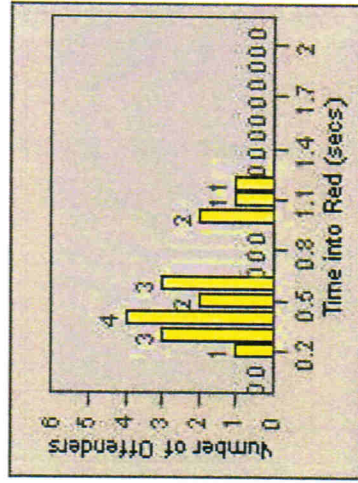

Redflex Redlight Offender Statistics

CONTRACT: Hawthorne   **LOCATION:** HA-HAES-01 Hawthorne Blvd
DATE FROM: 01-Jul-2013   **DATE TO:** 31-Jul-2013

LANE 4

LANE TOTAL