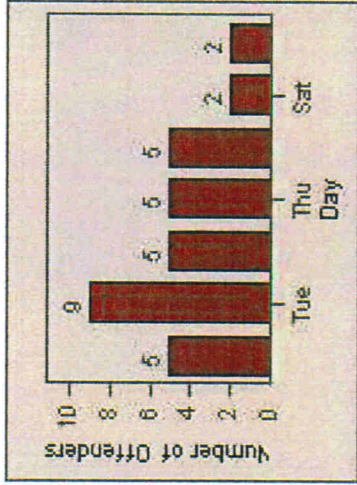

LANE 4

LANE TOTAL

Redflex Redlight Offender Statistics

CONTRACT: Hawthorne LOCATION: HA-HAES-01 Hawthorne Blvd
DATE FROM: 01-Jul-2013 DATE TO: 31-Jul-2013

Redflex Redlight Offender Statistics

CONTRACT: Hawthorne **LOCATION:** HA-HAES-03 Hawthorne Blvd
DATE FROM: 01-Jul-2013 **DATE TO:** 31-Jul-2013

LANE 1

LANE 2

LANE 3

Redflex Redlight Offender Statistics

CONTRACT: Hawthorne **LOCATION:** HA-HAES-03 Hawthorne Blvd
DATE FROM: 01-Jul-2013 **DATE TO:** 31-Jul-2013

LANE 4

LANE TOTAL

Redflex Redlight Offender Statistics