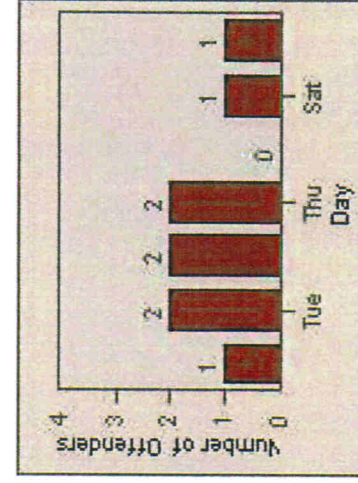

LANE 1

LANE 2

LANE 3

Redflex Redlight Offender Statistics

CONTRACT: Hawthorne **LOCATION:** HA-HAES-03 Hawthorne Blvd
DATE FROM: 01-Jul-2013 **DATE TO:** 31-Jul-2013

LANE 4

LANE TOTAL

Redflex Redlight Offender Statistics