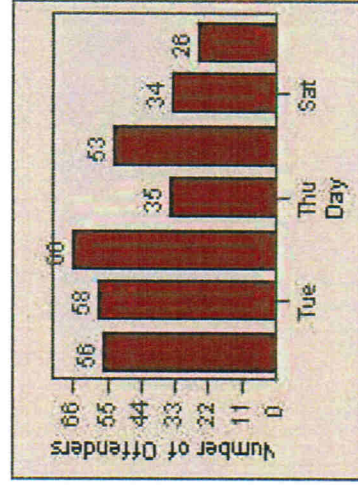

LANE 1

LANE 2

LANE 3

Redflex Redlight Offender Statistics

CONTRACT: Hawthorne **LOCATION:** HA-IMFR-01 Intersection Imperial
DATE FROM: 01-Jul-2013 **DATE TO:** 31-Jul-2013

LANE 4

LANE TOTAL

Redflex Redlight Offender Statistics

CONTRACT: Hawthorne **LOCATION:** HA-IMFR-01 Intersection Imperial
DATE FROM: 01-Jul-2013 **DATE TO:** 31-Jul-2013

Redflex Redlight Offender Statistics

CONTRACT: Hawthorne **LOCATION:** HA-ROHI-01 Rosecrans **DATE FROM:** 01-Jul-2013 **DATE TO:** 31-Jul-2013

LANE 1

LANE 2

LANE 3

Redflex Redlight Offender Statistics

CONTRACT: Hawthorne LOCATION: HA-ROHI-01 Rosecrans
DATE FROM: 01-Jul-2013 DATE TO: 31-Jul-2013

LANE 4

LANE TOTAL

Redflex Redlight Offender Statistics