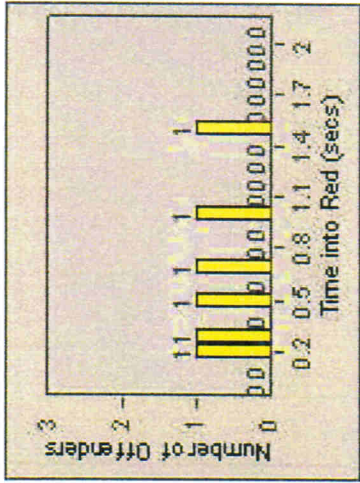

LANE 1

LANE 2

LANE 3

Redflex Redlight Offender Statistics

CONTRACT: Hawthorne **LOCATION:** HA-HAIM-01 Intersection Hawthorne
DATE FROM: 01-Jul-2013 **DATE TO:** 31-Jul-2013

LANE 4

LANE TOTAL

Redflex Redlight Offender Statistics