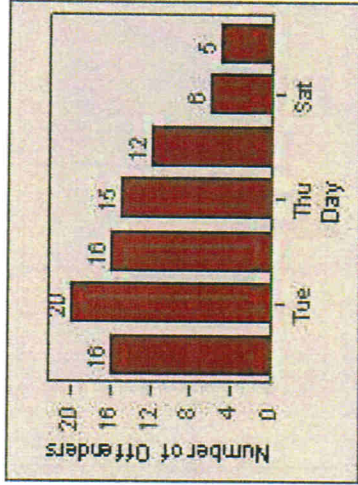

Redflex Redlight Offender Statistics

CONTRACT: Hawthorne   **LOCATION:** HA-HAES-03 Hawthorne Blvd
DATE FROM: 01-Jul-2013   **DATE TO:** 31-Jul-2013