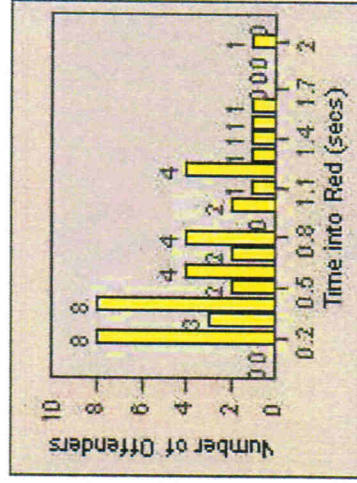

Redflex Redlight Offender Statistics

CONTRACT: Hawthorne   **LOCATION:** HA-HAIM-03 Intersection Hawthorne
DATE FROM: 01-Jul-2013   **DATE TO:** 31-Jul-2013

LANE 1

LANE 2

LANE 3