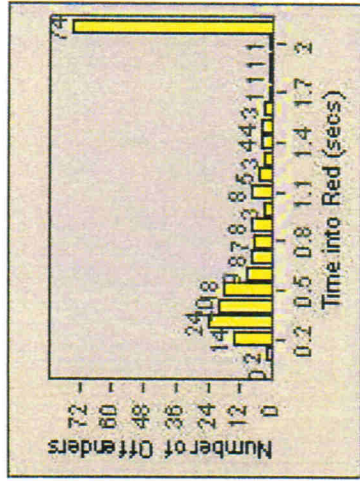

Redflex Redlight Offender Statistics

CONTRACT: Hawthorne   **LOCATION:** HA-HAIM-01 Intersection Hawthorne
DATE FROM: 01-Jul-2013   **DATE TO:** 31-Jul-2013