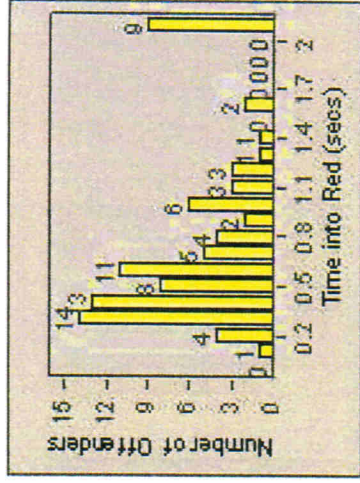

Redflex Redlight Offender Statistics

CONTRACT: Hawthorne   LOCATION: HA-HAES-01 Hawthorne Blvd
DATE FROM: 01-Jul-2013   DATE TO: 31-Jul-2013