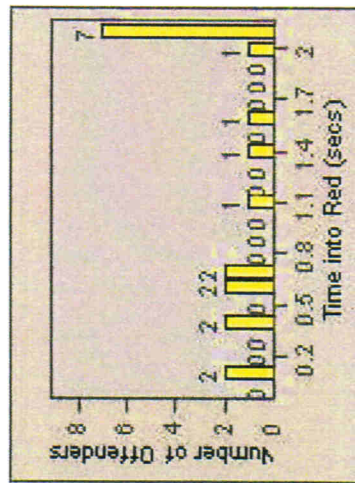

Redflex Redlight Offender Statistics

CONTRACT: Hawthorne   **LOCATION:** HA-HIRO-01 Hindry
DATE FROM: 01-Jul-2013   **DATE TO:** 31-Jul-2013

LANE 1

LANE 2

LANE 3