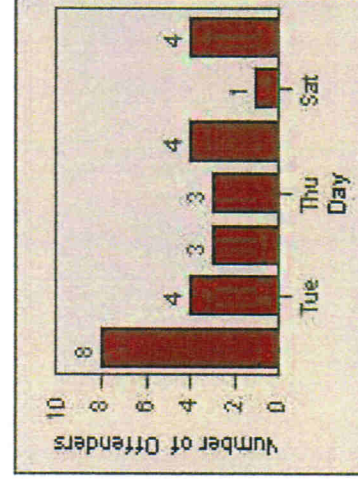

LANE 1

LANE 2

LANE 3

Redflex Redlight Offender Statistics

CONTRACT: Hawthorne **LOCATION:** HA-HAIM-01 Intersection Hawthorne
DATE FROM: 01-Jul-2013 **DATE TO:** 31-Jul-2013

LANE 4

LANE TOTAL

Redflex Redlight Offender Statistics