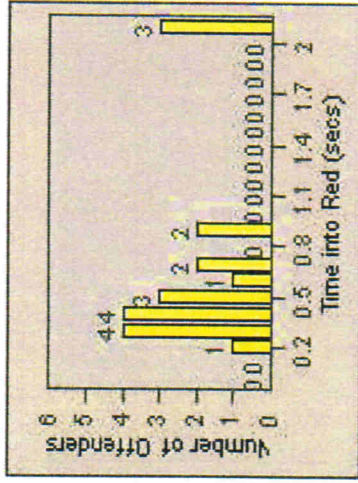

Redflex Redlight Offender Statistics

CONTRACT: Hawthorne   **LOCATION:** HA-IMFR-01 Intersection Imperial
DATE FROM: 01-Jul-2013   **DATE TO:** 31-Jul-2013

LANE 1

LANE 2