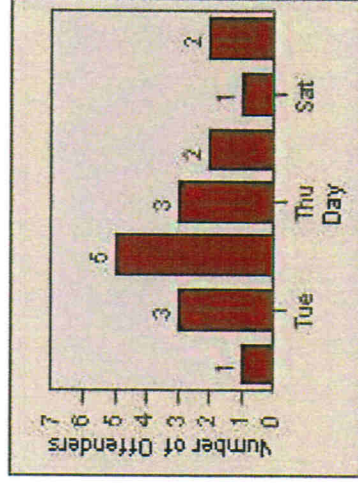

Redflex Redlight Offender Statistics

CONTRACT: Hawthorne **LOCATION:** HA-HAES-01 Hawthorne Blvd
DATE FROM: 01-Jul-2013 **DATE TO:** 31-Jul-2013

LANE 1

LANE 2

LANE 3

Redflex Redlight Offender Statistics

CONTRACT: Hawthorne **LOCATION:** HA-HAES-01 Hawthorne Blvd
DATE FROM: 01-Jul-2013 **DATE TO:** 31-Jul-2013

LANE 4

LANE TOTAL

Redflex Redlight Offender Statistics

CONTRACT: Hawthorne LOCATION: HA-HAES-01 Hawthorne Blvd
DATE FROM: 01-Jul-2013 DATE TO: 31-Jul-2013

Redflex Redlight Offender Statistics

CONTRACT: Hawthorne **LOCATION:** HA-HAES-03 Hawthorne Blvd
DATE FROM: 01-Jul-2013 **DATE TO:** 31-Jul-2013