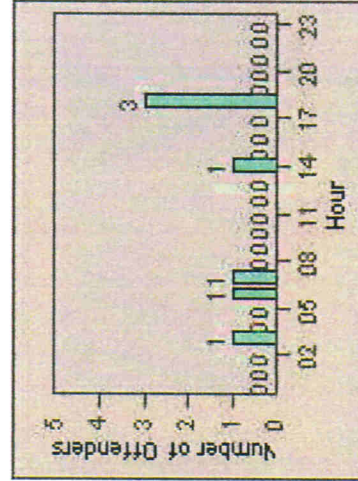

LANE 1

LANE 2

LANE 3

Redflex Redlight Offender Statistics

CONTRACT: Hawthorne **LOCATION:** HA-HAIM-03 Intersection Hawthorne
DATE FROM: 01-Jul-2013 **DATE TO:** 31-Jul-2013

LANE 4

LANE TOTAL

Redflex Redlight Offender Statistics