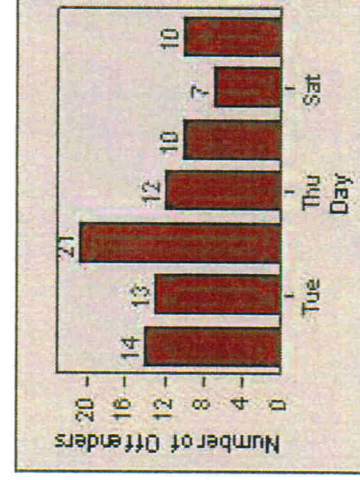

Redflex Redlight Offender Statistics

CONTRACT: Hawthorne **LOCATION:** HA-HAES-01 Hawthorne Blvd
DATE FROM: 01-Jul-2013 **DATE TO:** 31-Jul-2013

LANE 1

LANE 2

LANE 3

Redflex Redlight Offender Statistics

CONTRACT: Hawthorne **LOCATION:** HA-HAES-01 Hawthorne Blvd
DATE FROM: 01-Jul-2013 **DATE TO:** 31-Jul-2013

LANE 4

LANE TOTAL

Redflex Redlight Offender Statistics

CONTRACT: Hawthorne LOCATION: HA-HAES-01 Hawthorne Blvd
DATE FROM: 01-Jul-2013 DATE TO: 31-Jul-2013

Redflex Redlight Offender Statistics

CONTRACT: Hawthorne **LOCATION:** HA-HAES-03 Hawthorne Blvd
DATE FROM: 01-Jul-2013 **DATE TO:** 31-Jul-2013