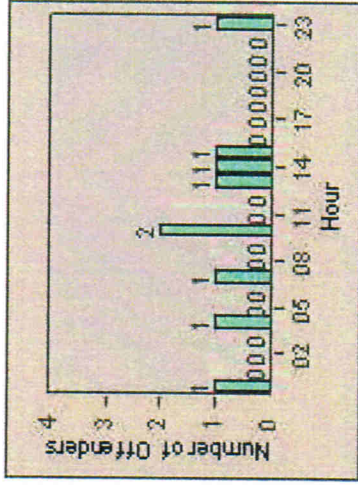

Redflex Redlight Offender Statistics

CONTRACT: Hawthorne **LOCATION:** HA-HAES-01 Hawthorne Blvd
DATE FROM: 01-Jul-2013 **DATE TO:** 31-Jul-2013

LANE 1

LANE 2

LANE 3

Redflex Redlight Offender Statistics

CONTRACT: Hawthorne **LOCATION:** HA-HAES-01 Hawthorne Blvd
DATE FROM: 01-Jul-2013 **DATE TO:** 31-Jul-2013

LANE 4

LANE TOTAL

Redflex Redlight Offender Statistics

CONTRACT: Hawthorne LOCATION: HA-HAES-01 Hawthorne Blvd
DATE FROM: 01-Jul-2013 DATE TO: 31-Jul-2013

Redflex Redlight Offender Statistics

CONTRACT: Hawthorne **LOCATION:** HA-HAES-03 Hawthorne Blvd
DATE FROM: 01-Jul-2013 **DATE TO:** 31-Jul-2013