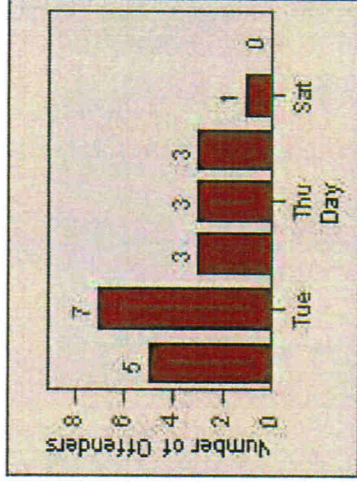

Redflex Redlight Offender Statistics

CONTRACT: Hawthorne **LOCATION:** HA-HAES-01 Hawthorne Blvd
DATE FROM: 01-Jul-2013 **DATE TO:** 31-Jul-2013

LANE 1

LANE 2

LANE 3

Redflex Redlight Offender Statistics

CONTRACT: Hawthorne **LOCATION:** HA-HAES-01 Hawthorne Blvd
DATE FROM: 01-Jul-2013 **DATE TO:** 31-Jul-2013

LANE 4

LANE TOTAL

Redflex Redlight Offender Statistics

CONTRACT: Hawthorne LOCATION: HA-HAES-01 Hawthorne Blvd
DATE FROM: 01-Jul-2013 DATE TO: 31-Jul-2013

Redflex Redlight Offender Statistics

CONTRACT: Hawthorne **LOCATION:** HA-HAES-03 Hawthorne Blvd
DATE FROM: 01-Jul-2013 **DATE TO:** 31-Jul-2013