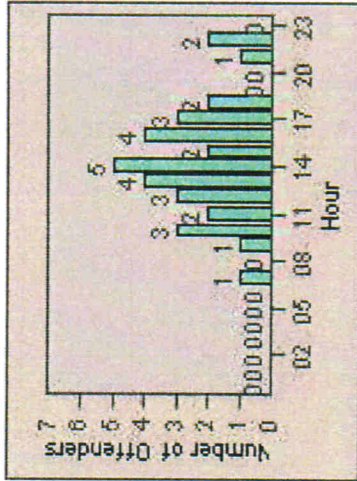

LANE 4

LANE TOTAL

Redflex Redlight Offender Statistics

CONTRACT: Hawthorne LOCATION: HA-HAES-01 Hawthorne Blvd
DATE FROM: 01-Jul-2013 DATE TO: 31-Jul-2013

Redflex Redlight Offender Statistics

CONTRACT: Hawthorne **LOCATION:** HA-HAES-03 Hawthorne Blvd
DATE FROM: 01-Jul-2013 **DATE TO:** 31-Jul-2013

LANE 1

LANE 2

LANE 3

Redflex Redlight Offender Statistics

CONTRACT: Hawthorne **LOCATION:** HA-HAES-03 Hawthorne Blvd
DATE FROM: 01-Jul-2013 **DATE TO:** 31-Jul-2013

LANE 4

LANE TOTAL

Redflex Redlight Offender Statistics