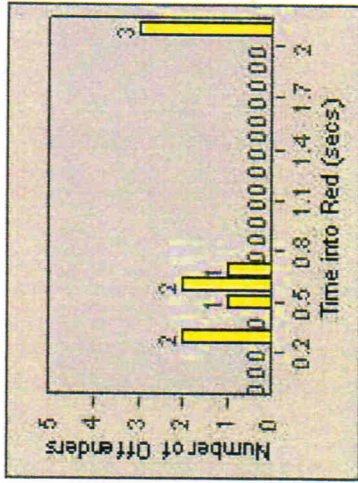

Redflex Redlight Offender Statistics

CONTRACT: Hawthorne **LOCATION:** HA-HAES-01 Hawthorne Blvd
DATE FROM: 01-Jul-2013 **DATE TO:** 31-Jul-2013

LANE 1

LANE 2

LANE 3

Redflex Redlight Offender Statistics

CONTRACT: Hawthorne **LOCATION:** HA-HAES-01 Hawthorne Blvd
DATE FROM: 01-Jul-2013 **DATE TO:** 31-Jul-2013