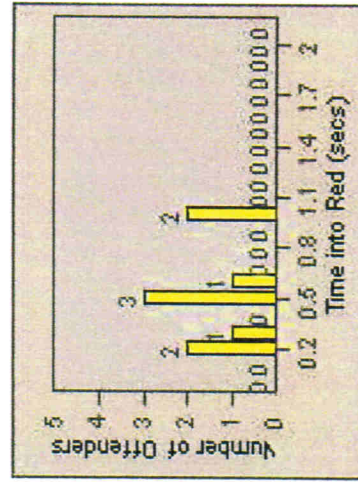

LANE 1

LANE 2

LANE 3

Redflex Redlight Offender Statistics

CONTRACT: Hawthorne **LOCATION:** HA-HAES-03 Hawthorne Blvd
DATE FROM: 01-Jul-2013 **DATE TO:** 31-Jul-2013

LANE 4

LANE TOTAL

Redflex Redlight Offender Statistics