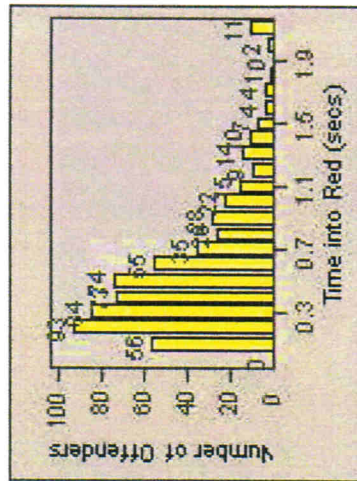

LANE 1

LANE 2

LANE 3

Redflex Redlight Offender Statistics

CONTRACT: Hawthorne **LOCATION:** HA-IMFR-01 Intersection Imperial
DATE FROM: 01-Jul-2013 **DATE TO:** 31-Jul-2013

LANE 4

LANE TOTAL

Redflex Redlight Offender Statistics

CONTRACT: Hawthorne **LOCATION:** HA-IMFR-01 Intersection Imperial
DATE FROM: 01-Jul-2013 **DATE TO:** 31-Jul-2013

Redflex Redlight Offender Statistics

CONTRACT: Hawthorne **LOCATION:** HA-ROHI-01 Rosecrans **DATE FROM:** 01-Jul-2013 **DATE TO:** 31-Jul-2013

LANE 1

LANE 2

LANE 3

Redflex Redlight Offender Statistics

CONTRACT: Hawthorne LOCATION: HA-ROHI-01 Rosecrans
DATE FROM: 01-Jul-2013 DATE TO: 31-Jul-2013

LANE 4

LANE TOTAL

Redflex Redlight Offender Statistics