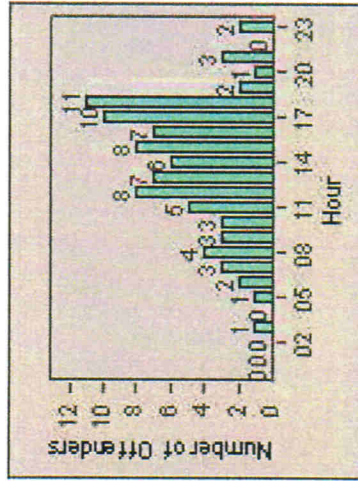

Redflex Redlight Offender Statistics

CONTRACT: Hawthorne   **LOCATION:** HA-HAIM-03 Intersection Hawthorne
DATE FROM: 01-Jul-2013   **DATE TO:** 31-Jul-2013