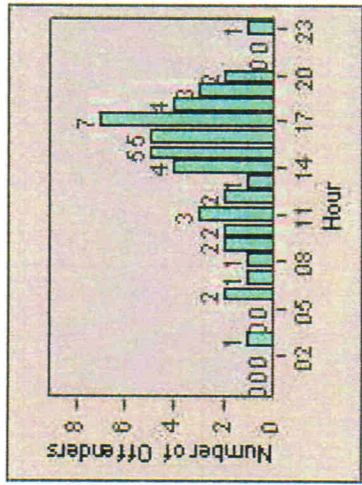

Redflex Redlight Offender Statistics

CONTRACT: Hawthorne **LOCATION:** HA-HIRO-01 Hindry
DATE FROM: 01-Jul-2013 **DATE TO:** 31-Jul-2013

Redflex Redlight Offender Statistics

CONTRACT: Hawthorne **LOCATION:** HA-IMFR-01 Intersection Imperial
DATE FROM: 01-Jul-2013 **DATE TO:** 31-Jul-2013

LANE 1

LANE 2

LANE 3

Redflex Redlight Offender Statistics

CONTRACT: Hawthorne **LOCATION:** HA-IMFR-01 Intersection Imperial
DATE FROM: 01-Jul-2013 **DATE TO:** 31-Jul-2013

LANE 4

LANE TOTAL

Redflex Redlight Offender Statistics

CONTRACT: Hawthorne **LOCATION:** HA-IMFR-01 Intersection Imperial
DATE FROM: 01-Jul-2013 **DATE TO:** 31-Jul-2013

Redflex Redlight Offender Statistics

CONTRACT: Hawthorne **LOCATION:** HA-ROHI-01 Rosecrans **DATE FROM:** 01-Jul-2013 **DATE TO:** 31-Jul-2013