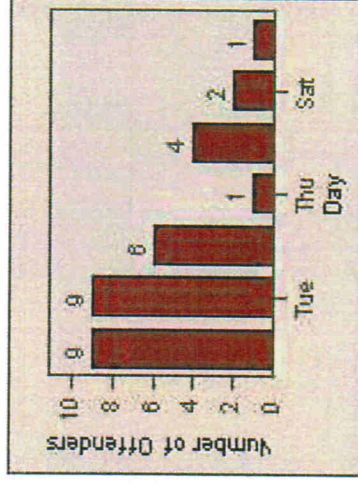

Redflex Redlight Offender Statistics

CONTRACT: Hawthorne   **LOCATION:** HA-HAIM-03 Intersection Hawthorne
DATE FROM: 01-Jul-2013   **DATE TO:** 31-Jul-2013

LANE 1

LANE 2