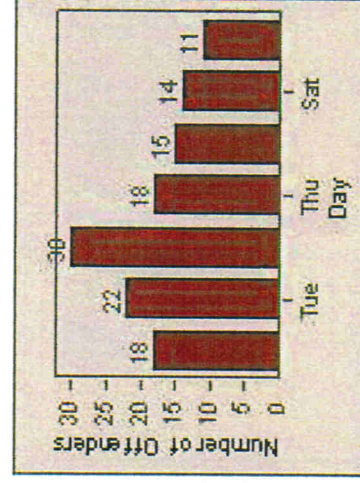

Redflex Redlight Offender Statistics

CONTRACT: Hawthorne **LOCATION:** HA-HIRO-01 Hindry
DATE FROM: 01-Jul-2013 **DATE TO:** 31-Jul-2013

Redflex Redlight Offender Statistics

CONTRACT: Hawthorne **LOCATION:** HA-IMFR-01 Intersection Imperial
DATE FROM: 01-Jul-2013 **DATE TO:** 31-Jul-2013

LANE 1

LANE 2

LANE 3

Redflex Redlight Offender Statistics

CONTRACT: Hawthorne **LOCATION:** HA-IMFR-01 Intersection Imperial
DATE FROM: 01-Jul-2013 **DATE TO:** 31-Jul-2013

LANE 4

LANE TOTAL

Redflex Redlight Offender Statistics

CONTRACT: Hawthorne **LOCATION:** HA-IMFR-01 Intersection Imperial
DATE FROM: 01-Jul-2013 **DATE TO:** 31-Jul-2013

Redflex Redlight Offender Statistics

CONTRACT: Hawthorne **LOCATION:** HA-ROHI-01 Rosecrans **DATE FROM:** 01-Jul-2013 **DATE TO:** 31-Jul-2013