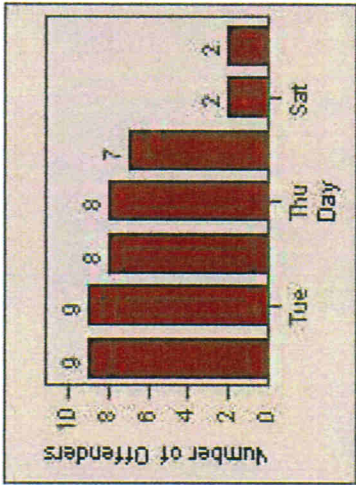

Redflex Redlight Offender Statistics

CONTRACT: Hawthorne **LOCATION:** HA-HAES-01 Hawthorne Blvd
DATE FROM: 01-Jul-2013 **DATE TO:** 31-Jul-2013

LANE 1

LANE 2

LANE 3

Redflex Redlight Offender Statistics

CONTRACT: Hawthorne **LOCATION:** HA-HAES-01 Hawthorne Blvd
DATE FROM: 01-Jul-2013 **DATE TO:** 31-Jul-2013

LANE 4

LANE TOTAL

Redflex Redlight Offender Statistics

CONTRACT: Hawthorne LOCATION: HA-HAES-01 Hawthorne Blvd
DATE FROM: 01-Jul-2013 DATE TO: 31-Jul-2013

Redflex Redlight Offender Statistics

CONTRACT: Hawthorne **LOCATION:** HA-HAES-03 Hawthorne Blvd
DATE FROM: 01-Jul-2013 **DATE TO:** 31-Jul-2013

LANE 1

LANE 2

LANE 3

Redflex Redlight Offender Statistics

CONTRACT: Hawthorne **LOCATION:** HA-HAES-03 Hawthorne Blvd
DATE FROM: 01-Jul-2013 **DATE TO:** 31-Jul-2013

LANE 4

LANE TOTAL

Redflex Redlight Offender Statistics