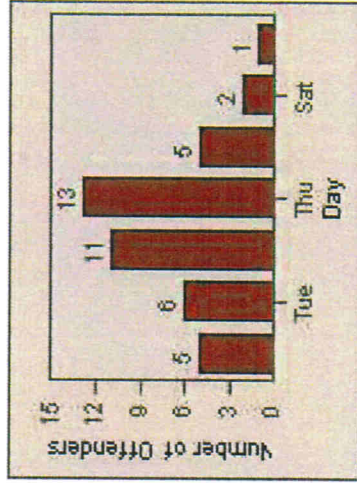

Redflex Redlight Offender Statistics

CONTRACT: Hawthorne   **LOCATION:** HA-HAIM-03 Intersection Hawthorne
DATE FROM: 01-Jul-2013   **DATE TO:** 31-Jul-2013

LANE 1

LANE 2

LANE 3