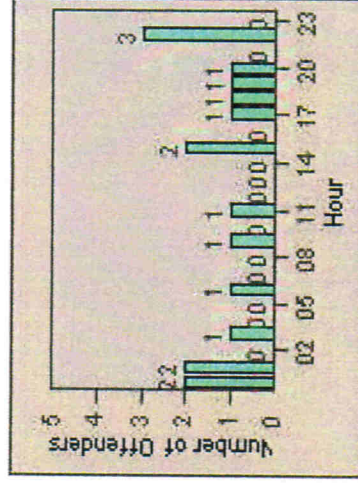

Redflex Redlight Offender Statistics

CONTRACT: Hawthorne   **LOCATION:** HA-HAES-01 Hawthorne Blvd
DATE FROM: 01-Jul-2013   **DATE TO:** 31-Jul-2013

LANE 4

LANE TOTAL