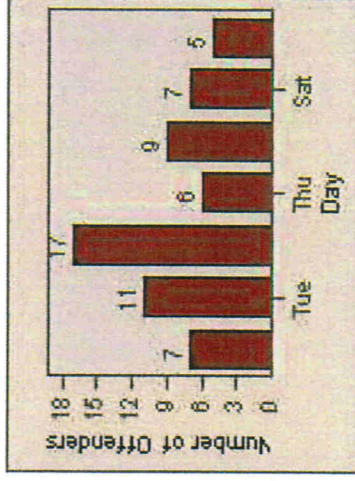

Redflex Redlight Offender Statistics

CONTRACT: Hawthorne **LOCATION:** HA-HIRO-01 Hindry
DATE FROM: 01-Jul-2013 **DATE TO:** 31-Jul-2013

Redflex Redlight Offender Statistics

CONTRACT: Hawthorne **LOCATION:** HA-IMFR-01 Intersection Imperial
DATE FROM: 01-Jul-2013 **DATE TO:** 31-Jul-2013

LANE 1

LANE 2

LANE 3

Redflex Redlight Offender Statistics

CONTRACT: Hawthorne **LOCATION:** HA-IMFR-01 Intersection Imperial
DATE FROM: 01-Jul-2013 **DATE TO:** 31-Jul-2013

LANE 4

LANE TOTAL

Redflex Redlight Offender Statistics