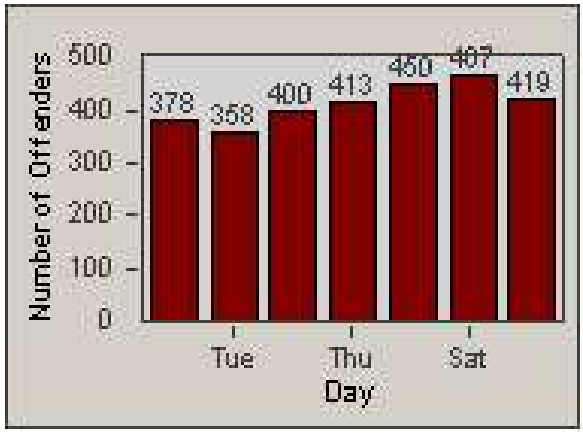

Redflex Redlight Offender Statistics

CONTRACT: Hayward
 DATE FROM: 1/Apr/2010

LOCATION: HAY-A880-01 "A" Street and Hwy 880
 DATE TO: 30/Jun/2010

LANE 1

LANE 2

LANE 3

Redflex Redlight Offender Statistics

CONTRACT: Hayward
 DATE FROM: 1/Apr/2010

LOCATION: HAY-A880-01 "A" Street and Hwy 880
 DATE TO: 30/Jun/2010

LANE 4

LANE 5

Redflex Redlight Offender Statistics

CONTRACT: Hayward
 DATE FROM: 1/Apr/2010

LOCATION: HAY-A880-01 "A" Street and Hwy 880
 DATE TO: 30/Jun/2010