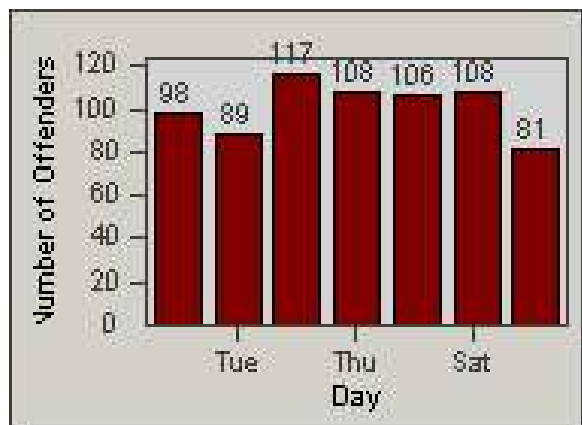

Redflex Redlight Offender Statistics

CONTRACT: Hayward
 DATE FROM: 1/Apr/2010

LOCATION: HAY-A880-01 "A" Street and Hwy 880
 DATE TO: 30/Jun/2010

LANE 1

LANE 2

LANE 3

Redflex Redlight Offender Statistics

CONTRACT: Hayward
 DATE FROM: 1/Apr/2010