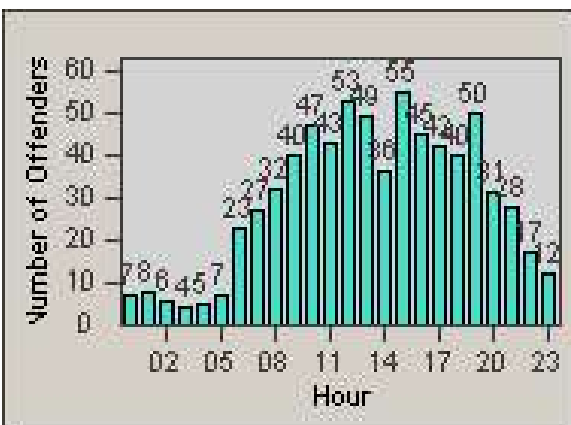

Redflex Redlight Offender Statistics

CONTRACT: Hayward
 DATE FROM: 1/Apr/2010

LOCATION: HAY-A880-01 "A" Street and Hwy 880
 DATE TO: 30/Jun/2010

LANE 1

LANE 2

LANE 3

Redflex Redlight Offender Statistics

CONTRACT: Hayward
 DATE FROM: 1/Apr/2010

LOCATION: HAY-A880-01 "A" Street and Hwy 880
 DATE TO: 30/Jun/2010

LANE 4

LANE 5

Redflex Redlight Offender Statistics

CONTRACT: Hayward
 DATE FROM: 1/Apr/2010

LOCATION: HAY-A880-01 "A" Street and Hwy 880
 DATE TO: 30/Jun/2010