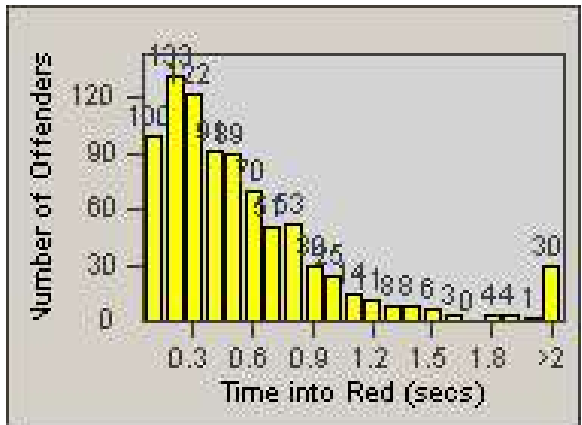

Redflex Redlight Offender Statistics

CONTRACT: Hayward
 DATE FROM: 1/Apr/2010

LOCATION: HAY-A880-01 "A" Street and Hwy 880
 DATE TO: 30/Jun/2010

LANE 1

LANE 2

LANE 3

Redflex Redlight Offender Statistics

CONTRACT: Hayward
 DATE FROM: 1/Apr/2010

LOCATION: HAY-A880-01 "A" Street and Hwy 880
 DATE TO: 30/Jun/2010

LANE 4

LANE 5

Redflex Redlight Offender Statistics

CONTRACT: Hayward
 DATE FROM: 1/Apr/2010

LOCATION: HAY-A880-01 "A" Street and Hwy 880
 DATE TO: 30/Jun/2010