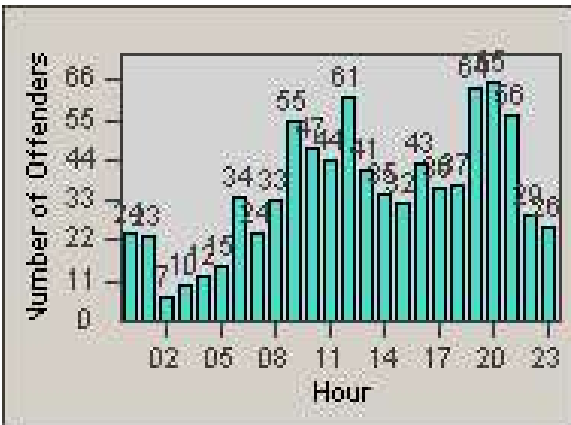

Redflex Redlight Offender Statistics

CONTRACT: Hayward
 DATE FROM: 1/Apr/2010

LOCATION: HAY-A880-01 "A" Street and Hwy 880
 DATE TO: 30/Jun/2010

LANE 1

LANE 2

LANE 3

Redflex Redlight Offender Statistics

CONTRACT: Hayward
 DATE FROM: 1/Apr/2010

LOCATION: HAY-A880-01 "A" Street and Hwy 880
 DATE TO: 30/Jun/2010

LANE 4

LANE 5

Redflex Redlight Offender Statistics

CONTRACT: Hayward
 DATE FROM: 1/Apr/2010

LOCATION: HAY-A880-01 "A" Street and Hwy 880
 DATE TO: 30/Jun/2010