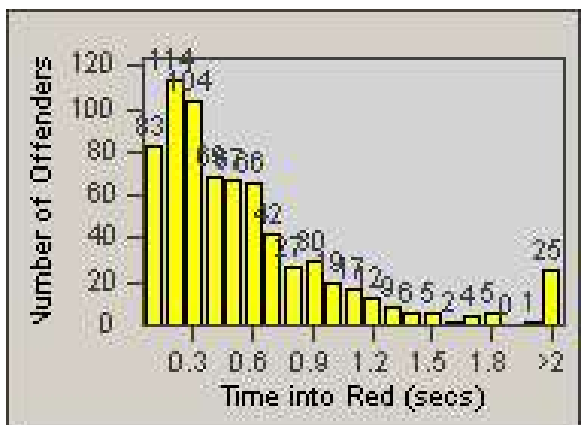

Redflex Redlight Offender Statistics

CONTRACT: Hayward
 DATE FROM: 1/Apr/2010

LOCATION: HAY-A880-01 "A" Street and Hwy 880
 DATE TO: 30/Jun/2010

LANE 1

LANE 2

LANE 3

Redflex Redlight Offender Statistics

CONTRACT: Hayward
 DATE FROM: 1/Apr/2010

LOCATION: HAY-A880-01 "A" Street and Hwy 880
 DATE TO: 30/Jun/2010

LANE 4

LANE 5

Redflex Redlight Offender Statistics

CONTRACT: Hayward
 DATE FROM: 1/Apr/2010

LOCATION: HAY-A880-01 "A" Street and Hwy 880
 DATE TO: 30/Jun/2010