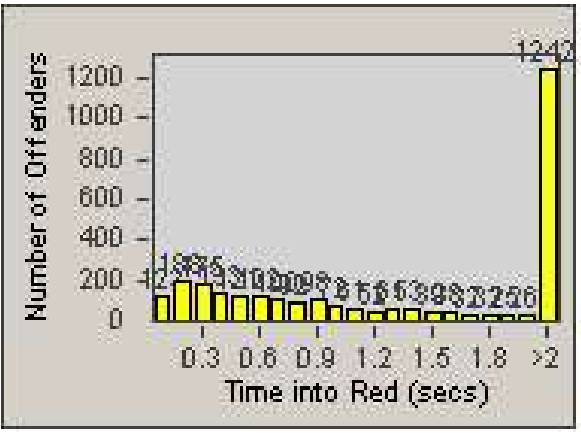

Redflex Redlight Offender Statistics

CONTRACT: Hayward
 DATE FROM: 1/Apr/2010

LOCATION: HAY-A880-01 "A" Street and Hwy 880
 DATE TO: 30/Jun/2010

LANE 1

LANE 2

LANE 3

Redflex Redlight Offender Statistics

CONTRACT: Hayward
 DATE FROM: 1/Apr/2010

LOCATION: HAY-A880-01 "A" Street and Hwy 880
 DATE TO: 30/Jun/2010

LANE 4

LANE 5

Redflex Redlight Offender Statistics

CONTRACT: Hayward
 DATE FROM: 1/Apr/2010

LOCATION: HAY-A880-01 "A" Street and Hwy 880
 DATE TO: 30/Jun/2010