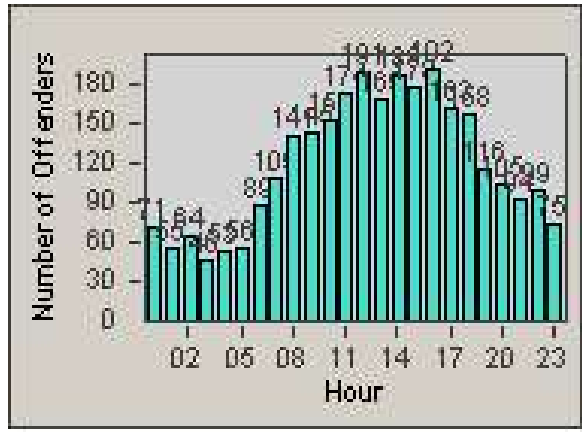

Redflex Redlight Offender Statistics

CONTRACT: Hayward
 DATE FROM: 1/Apr/2010

LOCATION: HAY-A880-01 "A" Street and Hwy 880
 DATE TO: 30/Jun/2010

LANE 1

LANE 2

LANE 3

Redflex Redlight Offender Statistics

CONTRACT: Hayward
 DATE FROM: 1/Apr/2010

LOCATION: HAY-A880-01 "A" Street and Hwy 880
 DATE TO: 30/Jun/2010

LANE 4

LANE 5

Redflex Redlight Offender Statistics

CONTRACT: Hayward
 DATE FROM: 1/Apr/2010

LOCATION: HAY-A880-01 "A" Street and Hwy 880
 DATE TO: 30/Jun/2010