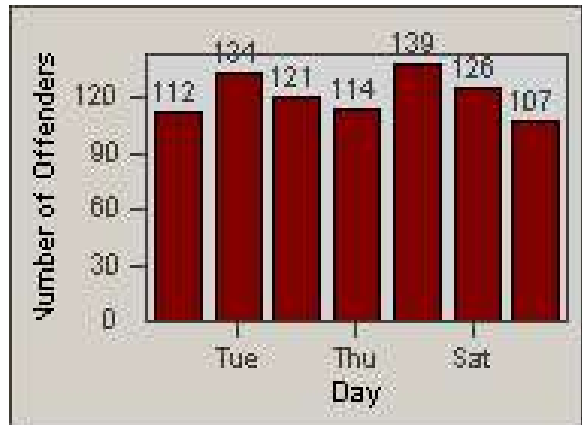

Redflex Redlight Offender Statistics

CONTRACT: Hayward
 DATE FROM: 1/Apr/2010

LOCATION: HAY-A880-01 "A" Street and Hwy 880
 DATE TO: 30/Jun/2010

LANE 1

LANE 2

LANE 3

Redflex Redlight Offender Statistics

CONTRACT: Hayward
 DATE FROM: 1/Apr/2010

LOCATION: HAY-A880-01 "A" Street and Hwy 880
 DATE TO: 30/Jun/2010

LANE 4

LANE 5

Redflex Redlight Offender Statistics

CONTRACT: Hayward
 DATE FROM: 1/Apr/2010

LOCATION: HAY-A880-01 "A" Street and Hwy 880
 DATE TO: 30/Jun/2010