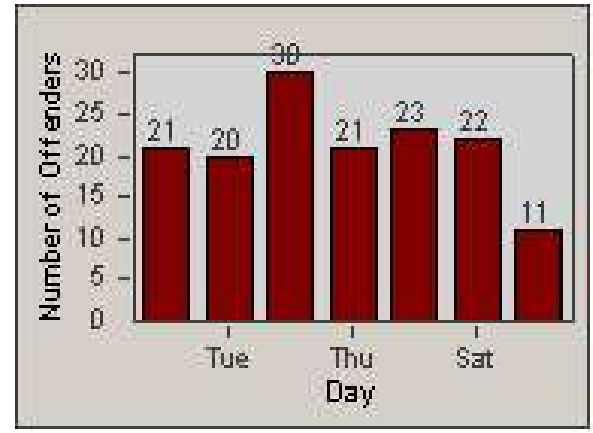

Redflex Redlight Offender Statistics

CONTRACT: Hayward
 DATE FROM: 1/Apr/2010

LOCATION: HAY-B2ND-01 B Street and Second Street
 DATE TO: 30/Jun/2010

LANE 1

LANE 2

LANE 3

Redflex Redlight Offender Statistics

CONTRACT: Hayward
 DATE FROM: 1/Apr/2010

LOCATION: HAY-B2ND-01 B Street and Second Street
 DATE TO: 30/Jun/2010

LANE 4

LANE 5

Redflex Redlight Offender Statistics

CONTRACT: Hayward
 DATE FROM: 1/Apr/2010

LOCATION: HAY-B2ND-01 B Street and Second Street
 DATE TO: 30/Jun/2010