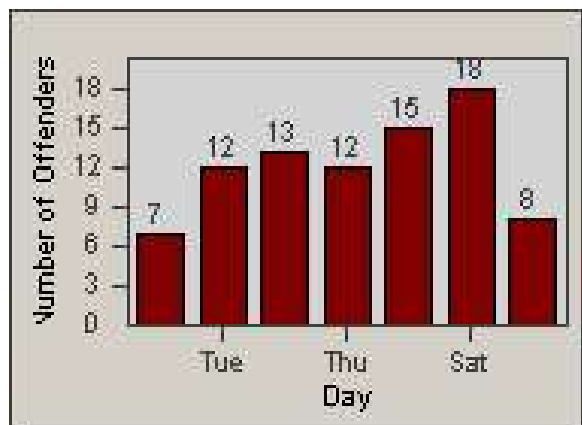

Redflex Redlight Offender Statistics

CONTRACT: Hayward
 DATE FROM: 1/Apr/2010

LOCATION: HAY-B2ND-01 B Street and Second Street
 DATE TO: 30/Jun/2010

LANE 1

LANE 2

LANE 3

Redflex Redlight Offender Statistics

CONTRACT: Hayward
 DATE FROM: 1/Apr/2010

LOCATION: HAY-B2ND-01 B Street and Second Street
 DATE TO: 30/Jun/2010

LANE 4

LANE 5

Redflex Redlight Offender Statistics

CONTRACT: Hayward
 DATE FROM: 1/Apr/2010

LOCATION: HAY-B2ND-01 B Street and Second Street
 DATE TO: 30/Jun/2010