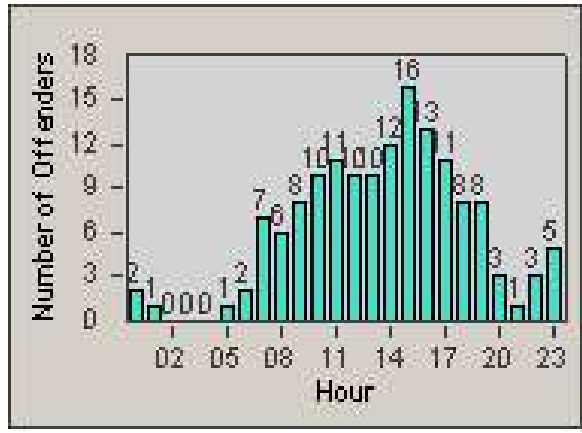

Redflex Redlight Offender Statistics

CONTRACT: Hayward
 DATE FROM: 1/Apr/2010

LOCATION: HAY-B2ND-01 B Street and Second Street
 DATE TO: 30/Jun/2010

LANE 1

LANE 2

LANE 3

Redflex Redlight Offender Statistics

CONTRACT: Hayward
 DATE FROM: 1/Apr/2010

LOCATION: HAY-B2ND-01 B Street and Second Street
 DATE TO: 30/Jun/2010

LANE 4

LANE 5

Redflex Redlight Offender Statistics

CONTRACT: Hayward
 DATE FROM: 1/Apr/2010

LOCATION: HAY-B2ND-01 B Street and Second Street
 DATE TO: 30/Jun/2010