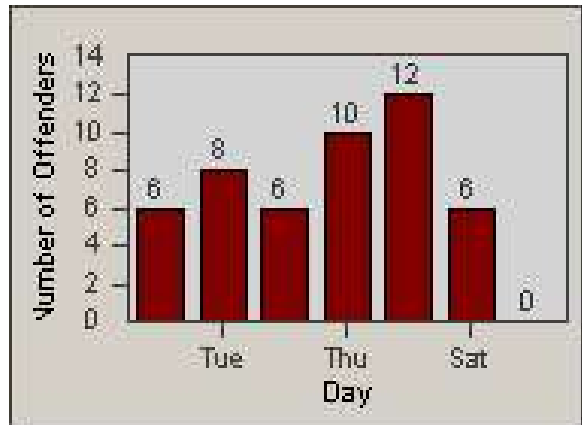

Redflex Redlight Offender Statistics

CONTRACT: Hayward
 DATE FROM: 1/Apr/2010

LOCATION: HAY-B2ND-01 B Street and Second Street
 DATE TO: 30/Jun/2010

LANE 1

LANE 2

LANE 3

Redflex Redlight Offender Statistics

CONTRACT: Hayward
 DATE FROM: 1/Apr/2010

LOCATION: HAY-B2ND-01 B Street and Second Street
 DATE TO: 30/Jun/2010

LANE 4

LANE 5

Redflex Redlight Offender Statistics

CONTRACT: Hayward
 DATE FROM: 1/Apr/2010

LOCATION: HAY-B2ND-01 B Street and Second Street
 DATE TO: 30/Jun/2010