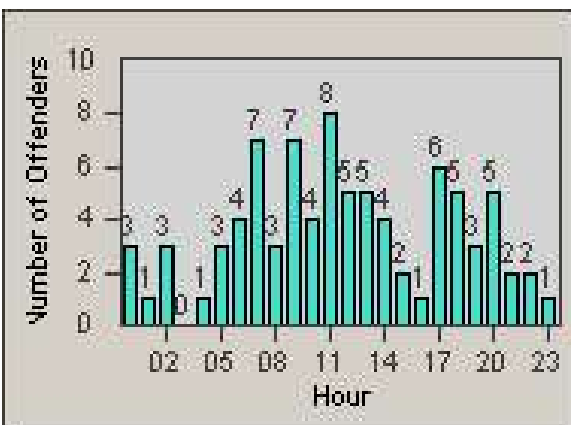

Redflex Redlight Offender Statistics

CONTRACT: Hayward
 DATE FROM: 1/Apr/2010

LOCATION: HAY-B2ND-01 B Street and Second Street
 DATE TO: 30/Jun/2010

LANE 1

LANE 2

LANE 3

Redflex Redlight Offender Statistics

CONTRACT: Hayward
 DATE FROM: 1/Apr/2010

LOCATION: HAY-B2ND-01 B Street and Second Street
 DATE TO: 30/Jun/2010

LANE 4

LANE 5

Redflex Redlight Offender Statistics

CONTRACT: Hayward
 DATE FROM: 1/Apr/2010

LOCATION: HAY-B2ND-01 B Street and Second Street
 DATE TO: 30/Jun/2010