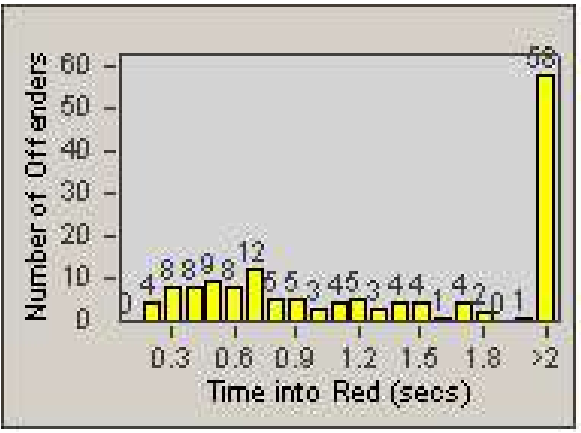

Redflex Redlight Offender Statistics

CONTRACT: Hayward
 DATE FROM: 1/Apr/2010

LOCATION: HAY-B2ND-01 B Street and Second Street
 DATE TO: 30/Jun/2010

LANE 1

LANE 2

LANE 3

Redflex Redlight Offender Statistics

CONTRACT: Hayward
 DATE FROM: 1/Apr/2010

LOCATION: HAY-B2ND-01 B Street and Second Street
 DATE TO: 30/Jun/2010

LANE 4

LANE 5

Redflex Redlight Offender Statistics

CONTRACT: Hayward
 DATE FROM: 1/Apr/2010

LOCATION: HAY-B2ND-01 B Street and Second Street
 DATE TO: 30/Jun/2010