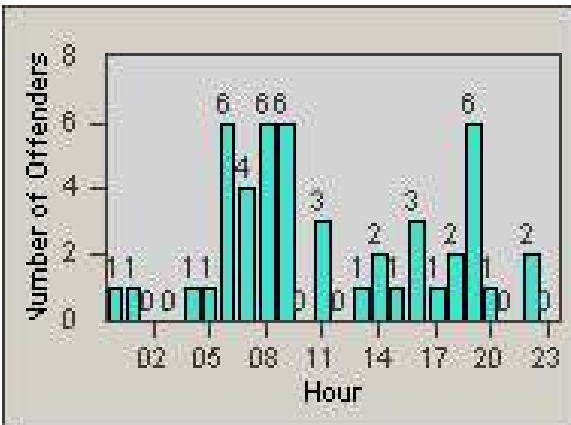

Redflex Redlight Offender Statistics

CONTRACT: Hayward
 DATE FROM: 1/Apr/2010

LOCATION: HAY-B2ND-01 B Street and Second Street
 DATE TO: 30/Jun/2010

LANE 1

LANE 2

LANE 3

Redflex Redlight Offender Statistics

CONTRACT: Hayward
 DATE FROM: 1/Apr/2010

LOCATION: HAY-B2ND-01 B Street and Second Street
 DATE TO: 30/Jun/2010

LANE 4

LANE 5

Redflex Redlight Offender Statistics

CONTRACT: Hayward
 DATE FROM: 1/Apr/2010

LOCATION: HAY-B2ND-01 B Street and Second Street
 DATE TO: 30/Jun/2010