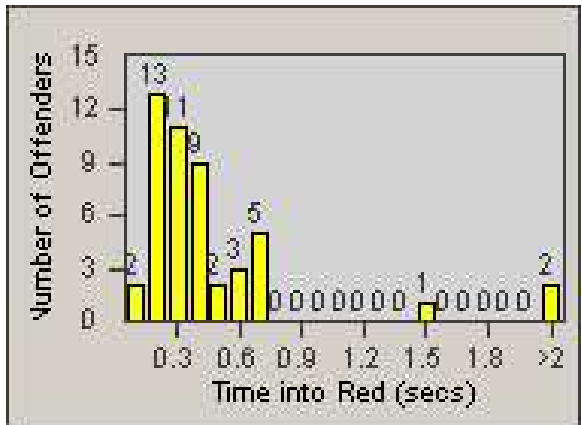

Redflex Redlight Offender Statistics

CONTRACT: Hayward
 DATE FROM: 1/Apr/2010

LOCATION: HAY-B2ND-01 B Street and Second Street
 DATE TO: 30/Jun/2010

LANE 1

LANE 2

LANE 3

Redflex Redlight Offender Statistics

CONTRACT: Hayward
 DATE FROM: 1/Apr/2010

LOCATION: HAY-B2ND-01 B Street and Second Street
 DATE TO: 30/Jun/2010

LANE 4

LANE 5

Redflex Redlight Offender Statistics

CONTRACT: Hayward
 DATE FROM: 1/Apr/2010

LOCATION: HAY-B2ND-01 B Street and Second Street
 DATE TO: 30/Jun/2010