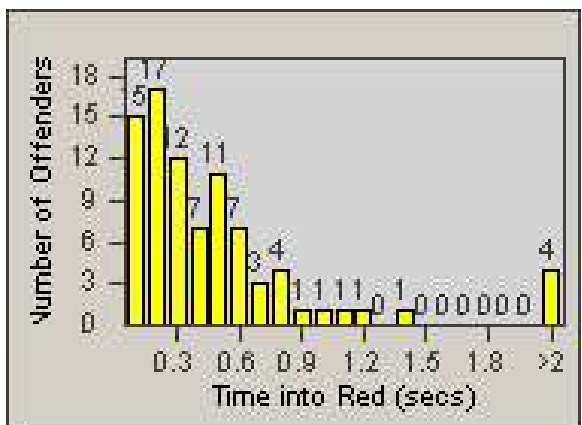

Redflex Redlight Offender Statistics

CONTRACT: Hayward
 DATE FROM: 1/Apr/2010

LOCATION: HAY-B2ND-01 B Street and Second Street
 DATE TO: 30/Jun/2010

LANE 1

LANE 2

LANE 3

Redflex Redlight Offender Statistics

CONTRACT: Hayward
 DATE FROM: 1/Apr/2010

LOCATION: HAY-B2ND-01 B Street and Second Street
 DATE TO: 30/Jun/2010

LANE 4

LANE 5

Redflex Redlight Offender Statistics

CONTRACT: Hayward
 DATE FROM: 1/Apr/2010

LOCATION: HAY-B2ND-01 B Street and Second Street
 DATE TO: 30/Jun/2010