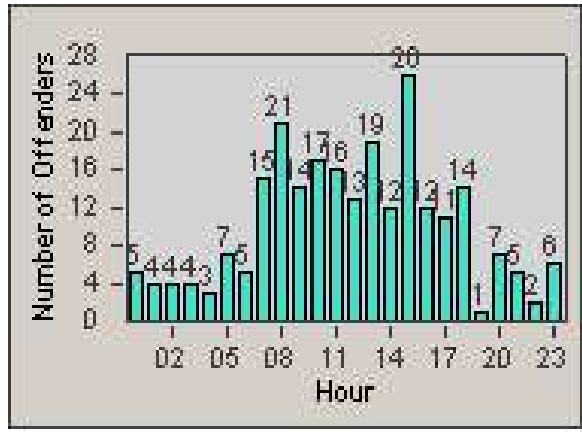

Redflex Redlight Offender Statistics

CONTRACT: Loma Linda
 DATE FROM: 1/Dec/2006

LOCATION: LOM-MOBA-01 Barton Rd
 DATE TO: 31/Dec/2006

LANE 1

LANE 2

LANE 3

Redflex Redlight Offender Statistics

CONTRACT: Loma Linda
 DATE FROM: 1/Dec/2006

LOCATION: LOM-MOBA-01 Barton Rd
 DATE TO: 31/Dec/2006

LANE 4

LANE TOTAL

Redflex Redlight Offender Statistics

CONTRACT: Loma Linda
 DATE FROM: 1/Dec/2006

LOCATION: LOM-MOBA-01 Barton Rd
 DATE TO: 31/Dec/2006