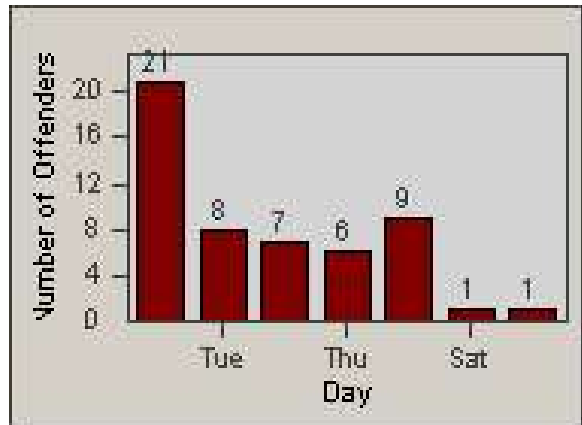

Redflex Redlight Offender Statistics

CONTRACT: Loma Linda
 DATE FROM: 1/Dec/2006

LOCATION: LOM-MOBA-01 Barton Rd
 DATE TO: 31/Dec/2006

LANE 1

LANE 2

LANE 3

Redflex Redlight Offender Statistics

CONTRACT: Loma Linda
 DATE FROM: 1/Dec/2006

LOCATION: LOM-MOBA-01 Barton Rd
 DATE TO: 31/Dec/2006

LANE 4

LANE TOTAL

Redflex Redlight Offender Statistics

CONTRACT: Loma Linda
 DATE FROM: 1/Dec/2006

LOCATION: LOM-MOBA-01 Barton Rd
 DATE TO: 31/Dec/2006