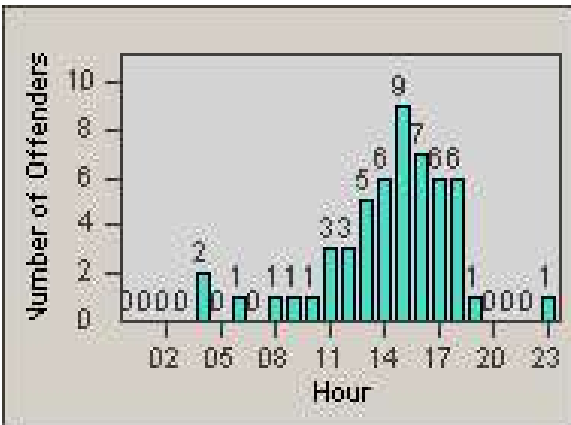

Redflex Redlight Offender Statistics

CONTRACT: Loma Linda
 DATE FROM: 1/Dec/2006

LOCATION: LOM-MOBA-01 Barton Rd
 DATE TO: 31/Dec/2006

LANE 1

LANE 2

LANE 3

Redflex Redlight Offender Statistics

CONTRACT: Loma Linda
 DATE FROM: 1/Dec/2006

LOCATION: LOM-MOBA-01 Barton Rd
 DATE TO: 31/Dec/2006

LANE 4

LANE TOTAL

Redflex Redlight Offender Statistics

CONTRACT: Loma Linda
 DATE FROM: 1/Dec/2006

LOCATION: LOM-MOBA-01 Barton Rd
 DATE TO: 31/Dec/2006