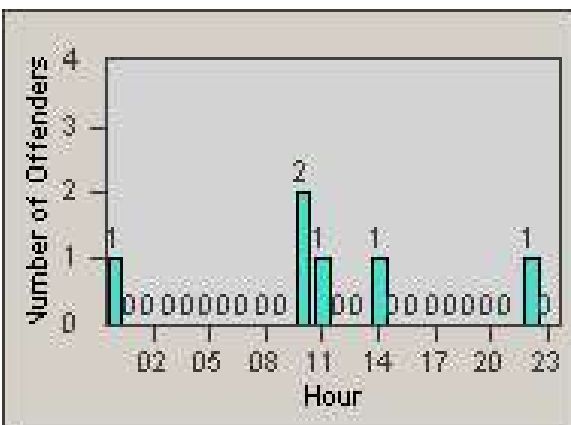

Redflex Redlight Offender Statistics

CONTRACT: Loma Linda
 DATE FROM: 1/Dec/2006

LOCATION: LOM-MOBA-01 Barton Rd
 DATE TO: 31/Dec/2006

LANE 1

LANE 2

LANE 3

Redflex Redlight Offender Statistics

CONTRACT: Loma Linda
 DATE FROM: 1/Dec/2006

LOCATION: LOM-MOBA-01 Barton Rd
 DATE TO: 31/Dec/2006

LANE 4

LANE TOTAL

Redflex Redlight Offender Statistics

CONTRACT: Loma Linda
 DATE FROM: 1/Dec/2006

LOCATION: LOM-MOBA-01 Barton Rd
 DATE TO: 31/Dec/2006