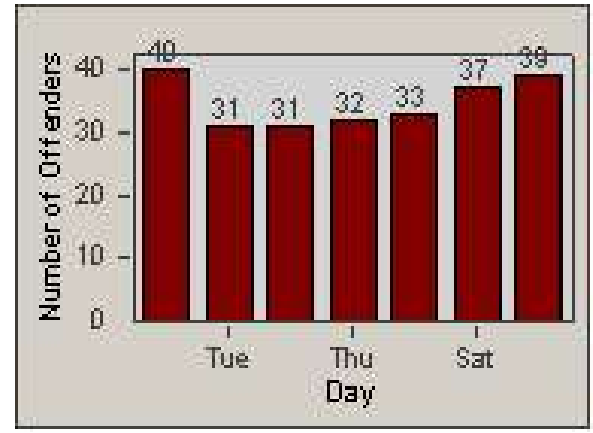

Redflex Redlight Offender Statistics

CONTRACT: Loma Linda
 DATE FROM: 1/Dec/2006

LOCATION: LOM-MOBA-01 Barton Rd
 DATE TO: 31/Dec/2006

LANE 1

LANE 2

LANE 3

Redflex Redlight Offender Statistics

CONTRACT: Loma Linda
 DATE FROM: 1/Dec/2006

LOCATION: LOM-MOBA-01 Barton Rd
 DATE TO: 31/Dec/2006

LANE 4

LANE TOTAL

Redflex Redlight Offender Statistics

CONTRACT: Loma Linda
 DATE FROM: 1/Dec/2006

LOCATION: LOM-MOBA-01 Barton Rd
 DATE TO: 31/Dec/2006