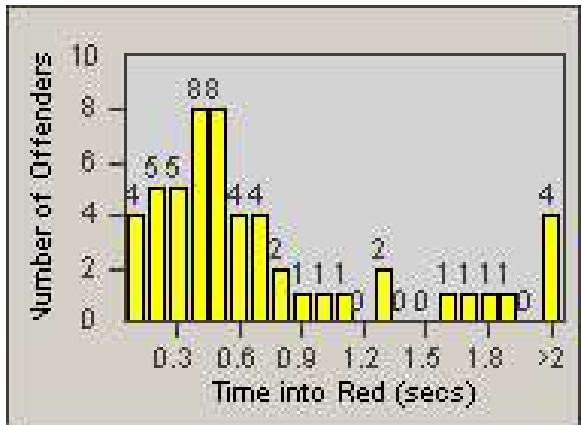

Redflex Redlight Offender Statistics

CONTRACT: Loma Linda
 DATE FROM: 1/Dec/2006

LOCATION: LOM-MOBA-01 Barton Rd
 DATE TO: 31/Dec/2006

LANE 1

LANE 2

LANE 3

Redflex Redlight Offender Statistics

CONTRACT: Loma Linda
 DATE FROM: 1/Dec/2006

LOCATION: LOM-MOBA-01 Barton Rd
 DATE TO: 31/Dec/2006

LANE 4

LANE TOTAL

Redflex Redlight Offender Statistics

CONTRACT: Loma Linda
 DATE FROM: 1/Dec/2006

LOCATION: LOM-MOBA-01 Barton Rd
 DATE TO: 31/Dec/2006