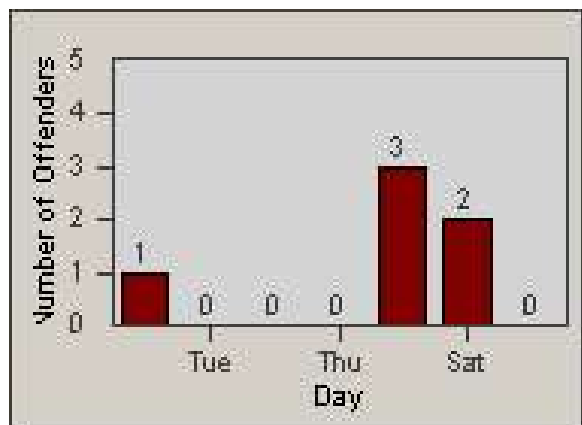

Redflex Redlight Offender Statistics

CONTRACT: Loma Linda
 DATE FROM: 1/Dec/2006

LOCATION: LOM-MOBA-01 Barton Rd
 DATE TO: 31/Dec/2006

LANE 1

LANE 2

LANE 3

Redflex Redlight Offender Statistics

CONTRACT: Loma Linda
 DATE FROM: 1/Dec/2006