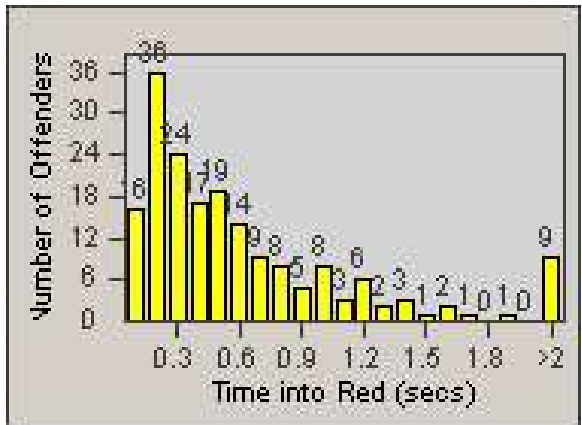

Redflex Redlight Offender Statistics

CONTRACT: Loma Linda
 DATE FROM: 1/Mar/2006

LOCATION: LOM-ANBA-01 Barton Rd
 DATE TO: 31/Mar/2006

LANE 1

LANE 2

LANE 3

Redflex Redlight Offender Statistics

CONTRACT: Loma Linda
 DATE FROM: 1/Mar/2006

LOCATION: LOM-ANBA-01 Barton Rd
 DATE TO: 31/Mar/2006

LANE 4

LANE TOTAL

Redflex Redlight Offender Statistics

CONTRACT: Loma Linda
 DATE FROM: 1/Mar/2006

LOCATION: LOM-ANBA-01 Barton Rd
 DATE TO: 31/Mar/2006