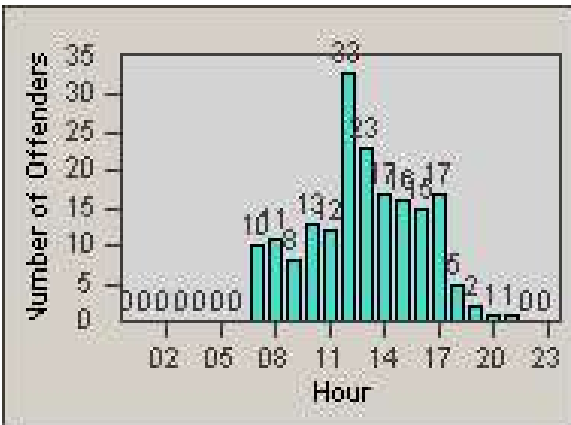

Redflex Redlight Offender Statistics

CONTRACT: Loma Linda
 DATE FROM: 1/Mar/2006

LOCATION: LOM-ANBA-01 Barton Rd
 DATE TO: 31/Mar/2006

LANE 1

LANE 2

LANE 3

Redflex Redlight Offender Statistics

CONTRACT: Loma Linda
 DATE FROM: 1/Mar/2006

LOCATION: LOM-ANBA-01 Barton Rd
 DATE TO: 31/Mar/2006

LANE 4

LANE TOTAL

Redflex Redlight Offender Statistics

CONTRACT: Loma Linda
 DATE FROM: 1/Mar/2006

LOCATION: LOM-ANBA-01 Barton Rd
 DATE TO: 31/Mar/2006