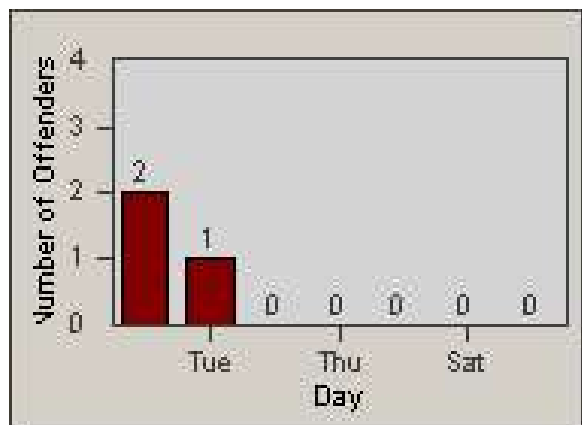

Redflex Redlight Offender Statistics

CONTRACT: Loma Linda
 DATE FROM: 1/Mar/2006

LOCATION: LOM-ANBA-01 Barton Rd
 DATE TO: 31/Mar/2006

LANE 1

LANE 2

LANE 3

Redflex Redlight Offender Statistics

CONTRACT: Loma Linda
 DATE FROM: 1/Mar/2006