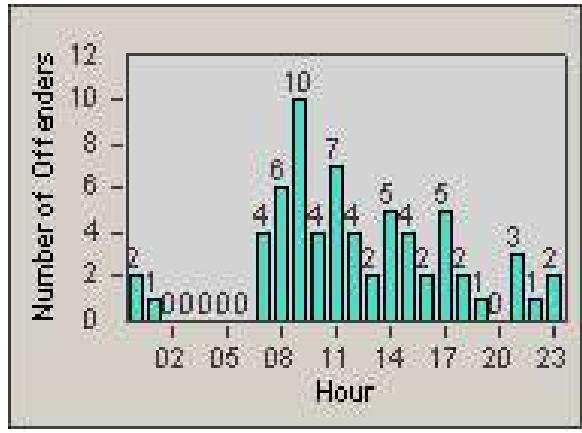

Redflex Redlight Offender Statistics

CONTRACT: Loma Linda
 DATE FROM: 1/Mar/2006

LOCATION: LOM-ANBA-01 Barton Rd
 DATE TO: 31/Mar/2006

LANE 1

LANE 2

LANE 3

Redflex Redlight Offender Statistics

CONTRACT: Loma Linda
 DATE FROM: 1/Mar/2006

LOCATION: LOM-ANBA-01 Barton Rd
 DATE TO: 31/Mar/2006

LANE 4

LANE TOTAL

Redflex Redlight Offender Statistics

CONTRACT: Loma Linda
 DATE FROM: 1/Mar/2006

LOCATION: LOM-ANBA-01 Barton Rd
 DATE TO: 31/Mar/2006