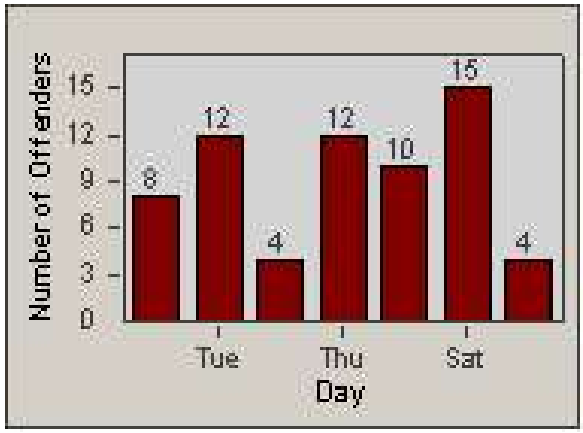

Redflex Redlight Offender Statistics

CONTRACT: Loma Linda
 DATE FROM: 1/Mar/2006

LOCATION: LOM-ANBA-01 Barton Rd
 DATE TO: 31/Mar/2006

LANE 1

LANE 2

LANE 3

Redflex Redlight Offender Statistics

CONTRACT: Loma Linda
 DATE FROM: 1/Mar/2006

LOCATION: LOM-ANBA-01 Barton Rd
 DATE TO: 31/Mar/2006

LANE 4

LANE TOTAL

Redflex Redlight Offender Statistics

CONTRACT: Loma Linda
 DATE FROM: 1/Mar/2006

LOCATION: LOM-ANBA-01 Barton Rd
 DATE TO: 31/Mar/2006