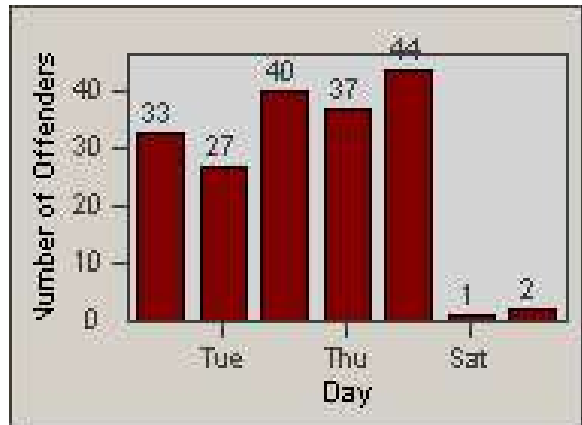

Redflex Redlight Offender Statistics

CONTRACT: Loma Linda
 DATE FROM: 1/Mar/2006

LOCATION: LOM-ANBA-01 Barton Rd
 DATE TO: 31/Mar/2006

LANE 1

LANE 2

LANE 3

Redflex Redlight Offender Statistics

CONTRACT: Loma Linda
 DATE FROM: 1/Mar/2006