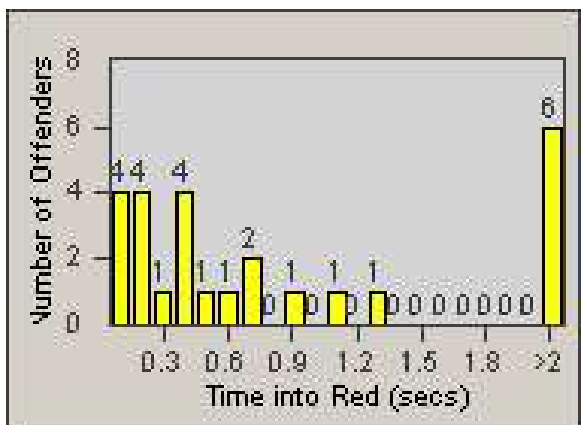

Redflex Redlight Offender Statistics

CONTRACT: Loma Linda
 DATE FROM: 1/Oct/2009

LOCATION: LOM-BAAN-01 Barton Rd
 DATE TO: 31/Oct/2009

LANE 1

LANE 2

LANE 3

Redflex Redlight Offender Statistics

CONTRACT: Loma Linda
DATE FROM: 1/Oct/2009

LOCATION: LOM-BAAN-01 Barton Rd
DATE TO: 31/Oct/2009

LANE 4

LANE TOTAL

Redflex Redlight Offender Statistics

CONTRACT: Loma Linda
DATE FROM: 1/Oct/2009

LOCATION: LOM-BAAN-01 Barton Rd
DATE TO: 31/Oct/2009