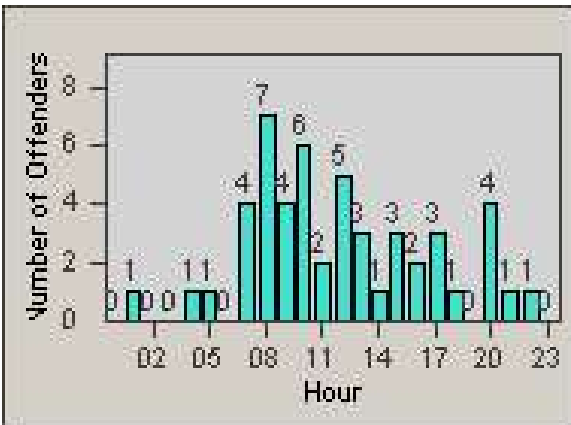

Redflex Redlight Offender Statistics

CONTRACT: Loma Linda
 DATE FROM: 1/Oct/2009

LOCATION: LOM-BAAN-01 Barton Rd
 DATE TO: 31/Oct/2009

LANE 1

LANE 2

LANE 3

Redflex Redlight Offender Statistics

CONTRACT: Loma Linda
DATE FROM: 1/Oct/2009

LOCATION: LOM-BAAN-01 Barton Rd
DATE TO: 31/Oct/2009

LANE 4

LANE TOTAL

Redflex Redlight Offender Statistics

CONTRACT: Loma Linda
DATE FROM: 1/Oct/2009

LOCATION: LOM-BAAN-01 Barton Rd
DATE TO: 31/Oct/2009