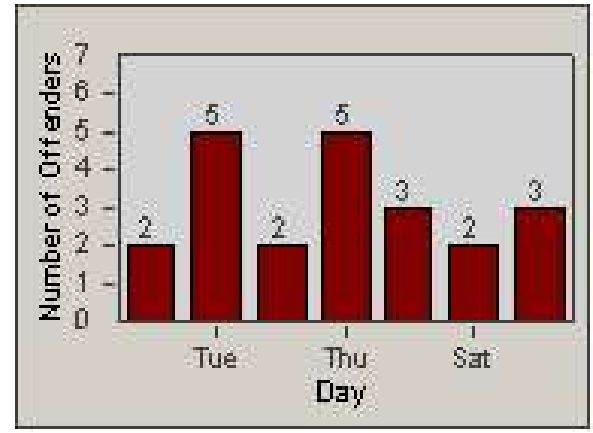

Redflex Redlight Offender Statistics

CONTRACT: Loma Linda
 DATE FROM: 1/Oct/2009

LOCATION: LOM-BAAN-01 Barton Rd
 DATE TO: 31/Oct/2009

LANE 1

LANE 2

LANE 3

Redflex Redlight Offender Statistics

CONTRACT: Loma Linda
DATE FROM: 1/Oct/2009

LOCATION: LOM-BAAN-01 Barton Rd
DATE TO: 31/Oct/2009

LANE 4

LANE TOTAL

Redflex Redlight Offender Statistics

CONTRACT: Loma Linda
DATE FROM: 1/Oct/2009

LOCATION: LOM-BAAN-01 Barton Rd
DATE TO: 31/Oct/2009