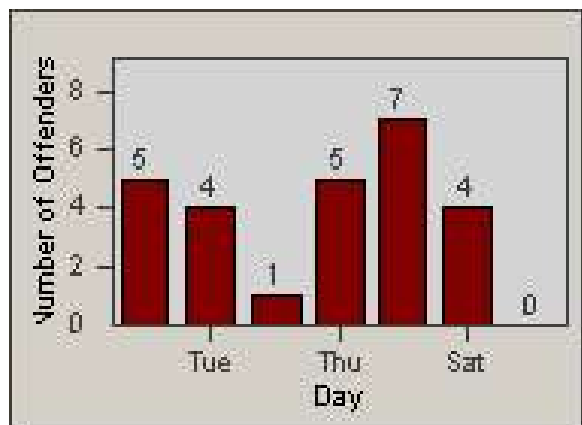

Redflex Redlight Offender Statistics

CONTRACT: Loma Linda
 DATE FROM: 1/Oct/2009

LOCATION: LOM-BAAN-01 Barton Rd
 DATE TO: 31/Oct/2009

LANE 1

LANE 2

LANE 3

Redflex Redlight Offender Statistics

CONTRACT: Loma Linda
DATE FROM: 1/Oct/2009

LOCATION: LOM-BAAN-01 Barton Rd
DATE TO: 31/Oct/2009

LANE 4

LANE TOTAL

Redflex Redlight Offender Statistics

CONTRACT: Loma Linda
DATE FROM: 1/Oct/2009

LOCATION: LOM-BAAN-01 Barton Rd
DATE TO: 31/Oct/2009