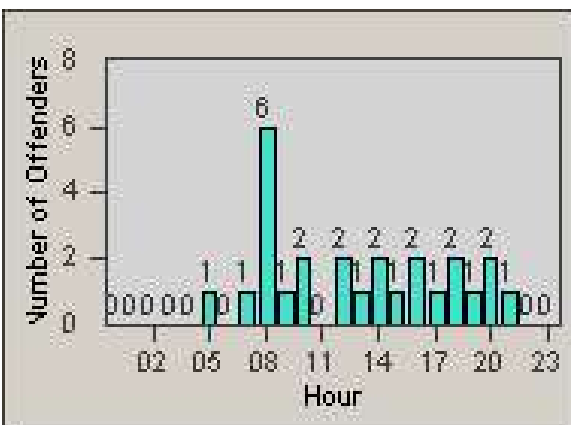

Redflex Redlight Offender Statistics

CONTRACT: Loma Linda
 DATE FROM: 1/Oct/2009

LOCATION: LOM-BAAN-01 Barton Rd
 DATE TO: 31/Oct/2009

LANE 1

LANE 2

LANE 3

Redflex Redlight Offender Statistics

CONTRACT: Loma Linda
DATE FROM: 1/Oct/2009

LOCATION: LOM-BAAN-01 Barton Rd
DATE TO: 31/Oct/2009

LANE 4

LANE TOTAL

Redflex Redlight Offender Statistics

CONTRACT: Loma Linda
DATE FROM: 1/Oct/2009

LOCATION: LOM-BAAN-01 Barton Rd
DATE TO: 31/Oct/2009