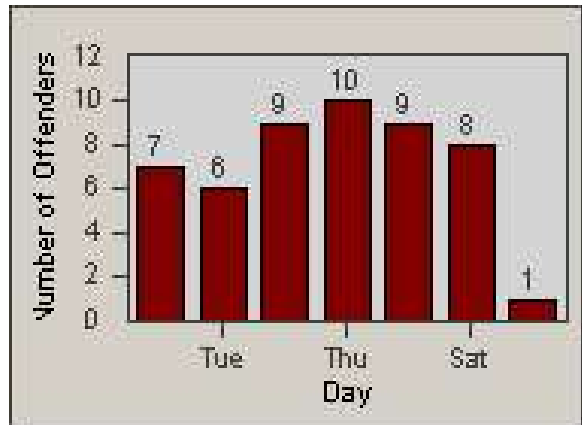

Redflex Redlight Offender Statistics

CONTRACT: Loma Linda
 DATE FROM: 1/Oct/2009

LOCATION: LOM-BAAN-01 Barton Rd
 DATE TO: 31/Oct/2009

LANE 1

LANE 2

LANE 3

Redflex Redlight Offender Statistics

CONTRACT: Loma Linda
DATE FROM: 1/Oct/2009

LOCATION: LOM-BAAN-01 Barton Rd
DATE TO: 31/Oct/2009

LANE 4

LANE TOTAL

Redflex Redlight Offender Statistics

CONTRACT: Loma Linda
DATE FROM: 1/Oct/2009

LOCATION: LOM-BAAN-01 Barton Rd
DATE TO: 31/Oct/2009