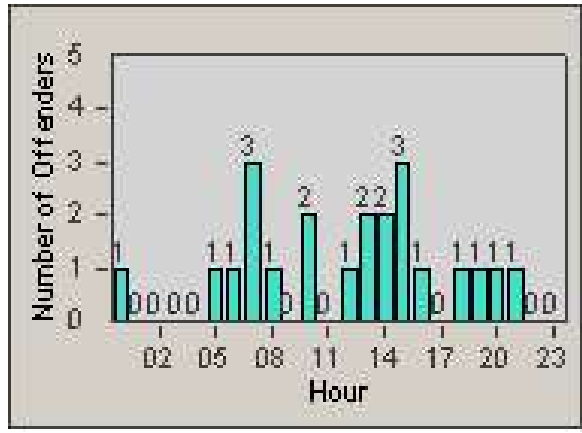

Redflex Redlight Offender Statistics

CONTRACT: Loma Linda
 DATE FROM: 1/Oct/2009

LOCATION: LOM-BAAN-01 Barton Rd
 DATE TO: 31/Oct/2009

LANE 1

LANE 2

LANE 3

Redflex Redlight Offender Statistics

CONTRACT: Loma Linda
DATE FROM: 1/Oct/2009

LOCATION: LOM-BAAN-01 Barton Rd
DATE TO: 31/Oct/2009

LANE 4

LANE TOTAL

Redflex Redlight Offender Statistics

CONTRACT: Loma Linda
DATE FROM: 1/Oct/2009

LOCATION: LOM-BAAN-01 Barton Rd
DATE TO: 31/Oct/2009