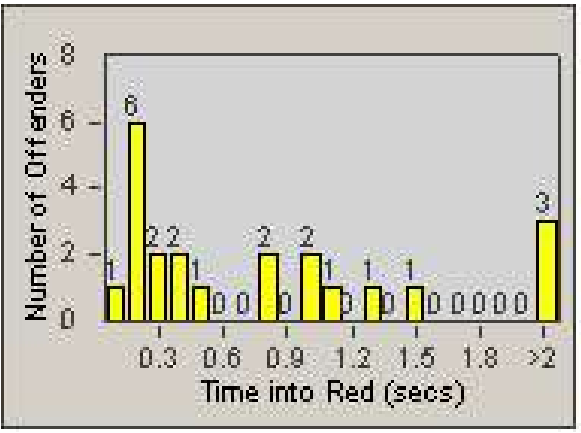

Redflex Redlight Offender Statistics

CONTRACT: Loma Linda
 DATE FROM: 1/Oct/2009

LOCATION: LOM-BAAN-01 Barton Rd
 DATE TO: 31/Oct/2009

LANE 1

LANE 2

LANE 3

Redflex Redlight Offender Statistics

CONTRACT: Loma Linda
DATE FROM: 1/Oct/2009

LOCATION: LOM-BAAN-01 Barton Rd
DATE TO: 31/Oct/2009

LANE 4

LANE TOTAL

Redflex Redlight Offender Statistics

CONTRACT: Loma Linda
DATE FROM: 1/Oct/2009

LOCATION: LOM-BAAN-01 Barton Rd
DATE TO: 31/Oct/2009