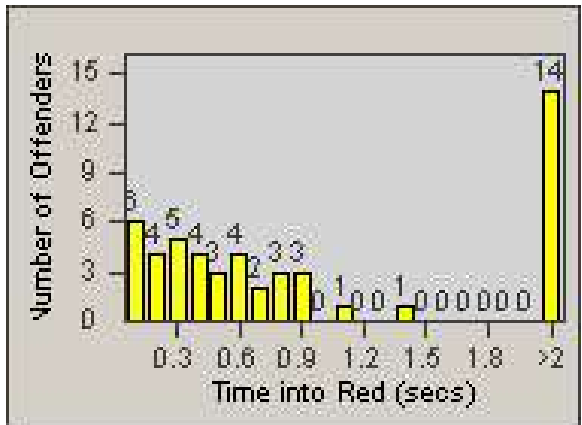

Redflex Redlight Offender Statistics

CONTRACT: Loma Linda
 DATE FROM: 1/Oct/2009

LOCATION: LOM-BAAN-01 Barton Rd
 DATE TO: 31/Oct/2009

LANE 1

LANE 2

LANE 3

Redflex Redlight Offender Statistics

CONTRACT: Loma Linda
DATE FROM: 1/Oct/2009

LOCATION: LOM-BAAN-01 Barton Rd
DATE TO: 31/Oct/2009

LANE 4

LANE TOTAL

Redflex Redlight Offender Statistics

CONTRACT: Loma Linda
DATE FROM: 1/Oct/2009

LOCATION: LOM-BAAN-01 Barton Rd
DATE TO: 31/Oct/2009