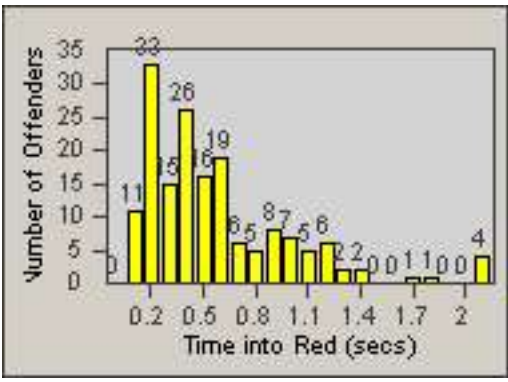

Redflex Redlight Offender Statistics

CONTRACT: Los Alamitos **LOCATION:** LAL-KAAL-01 Katella Ave
DATE FROM: 01-May-2018 **DATE TO:** 31-May-2018

LANE 1

LANE 2

LANE 3

Redflex Redlight Offender Statistics

CONTRACT: Los Alamitos
 DATE FROM: 01-May-2018

LOCATION: LAL-KAAL-01 Katella Ave
 DATE TO: 31-May-2018

LANE 4

LANE TOTAL

Redflex Redlight Offender Statistics

CONTRACT: Los Alamitos
 DATE FROM: 01-May-2018

LOCATION: LAL-KAAL-03 Katella Ave
 DATE TO: 31-May-2018