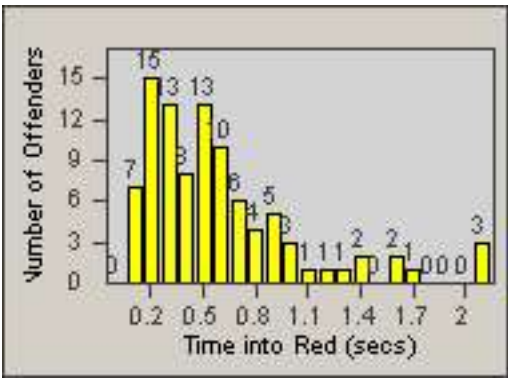

LANE 1

LANE 2

LANE 3

Redflex Redlight Offender Statistics

CONTRACT: Los Alamitos LOCATION: LAL-KAAL-03 Katella Ave
 DATE FROM: 01-May-2018 DATE TO: 31-May-2018

LANE 4

LANE TOTAL

Redflex Redlight Offender Statistics