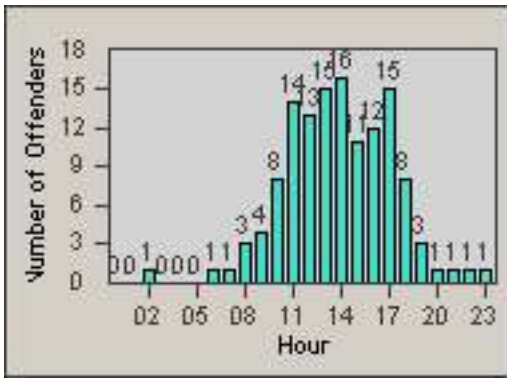

LOCATION: LAL-KAAL-01 Katella Ave
 DATE TO: 31-May-2018

LANE 4

LANE TOTAL

Redflex Redlight Offender Statistics

CONTRACT: Los Alamitos
 DATE FROM: 01-May-2018

LOCATION: LAL-KAAL-03 Katella Ave
 DATE TO: 31-May-2018

LANE 1

LANE 2

LANE 3

Redflex Redlight Offender Statistics

CONTRACT: Los Alamitos LOCATION: LAL-KAAL-03 Katella Ave
 DATE FROM: 01-May-2018 DATE TO: 31-May-2018

LANE 4

LANE TOTAL

Redflex Redlight Offender Statistics