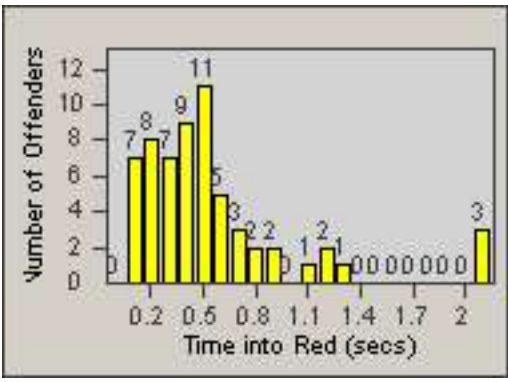

Redflex Redlight Offender Statistics

CONTRACT: Los Alamitos **LOCATION:** LAL-KAAL-01 Katella Ave
DATE FROM: 01-May-2018 **DATE TO:** 31-May-2018

LANE 1

LANE 2

LANE 3

Redflex Redlight Offender Statistics

CONTRACT: Los Alamitos
 DATE FROM: 01-May-2018

LOCATION: LAL-KAAL-01 Katella Ave
 DATE TO: 31-May-2018

LANE 4

LANE TOTAL

Redflex Redlight Offender Statistics

CONTRACT: Los Alamitos
 DATE FROM: 01-May-2018

LOCATION: LAL-KAAL-03 Katella Ave
 DATE TO: 31-May-2018

LANE 1

LANE 2

LANE 3

Redflex Redlight Offender Statistics

CONTRACT: Los Alamitos LOCATION: LAL-KAAL-03 Katella Ave
 DATE FROM: 01-May-2018 DATE TO: 31-May-2018

LANE 4

LANE TOTAL

Redflex Redlight Offender Statistics