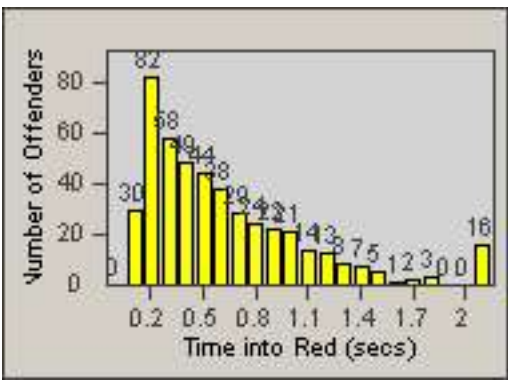

Redflex Redlight Offender Statistics

CONTRACT: Los Alamitos **LOCATION:** LAL-KAAL-01 Katella Ave
DATE FROM: 01-May-2018 **DATE TO:** 31-May-2018

LANE 1

LANE 2

LANE 3

Redflex Redlight Offender Statistics

CONTRACT: Los Alamitos
 DATE FROM: 01-May-2018

LOCATION: LAL-KAAL-01 Katella Ave
 DATE TO: 31-May-2018

LANE 4

LANE TOTAL

Redflex Redlight Offender Statistics

CONTRACT: Los Alamitos
 DATE FROM: 01-May-2018

LOCATION: LAL-KAAL-03 Katella Ave
 DATE TO: 31-May-2018