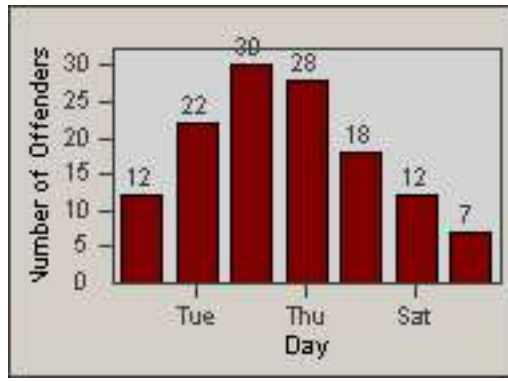

Redflex Redlight Offender Statistics

CONTRACT: Los Alamitos **LOCATION:** LAL-KAAL-01 Katella Ave
DATE FROM: 01-May-2018 **DATE TO:** 31-May-2018

LANE 1

LANE 2

LANE 3

Redflex Redlight Offender Statistics

CONTRACT: Los Alamitos
 DATE FROM: 01-May-2018

LOCATION: LAL-KAAL-01 Katella Ave
 DATE TO: 31-May-2018

LANE 4

LANE TOTAL

Redflex Redlight Offender Statistics

CONTRACT: Los Alamitos
 DATE FROM: 01-May-2018

LOCATION: LAL-KAAL-03 Katella Ave
 DATE TO: 31-May-2018

LANE 1

LANE 2

LANE 3

Redflex Redlight Offender Statistics

CONTRACT: Los Alamitos LOCATION: LAL-KAAL-03 Katella Ave
 DATE FROM: 01-May-2018 DATE TO: 31-May-2018

LANE 4

LANE TOTAL

Redflex Redlight Offender Statistics