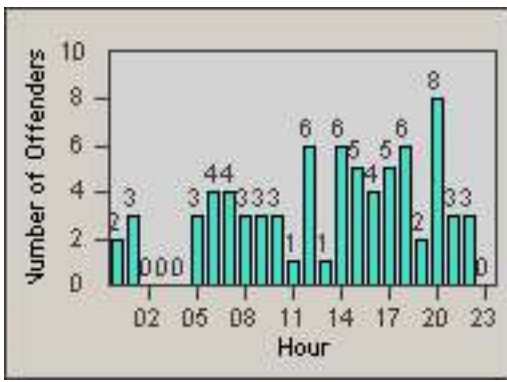

CONTRACT: Los Alamitos LOCATION: LAL-KABL-01 Katella Ave
 DATE FROM: 01-May-2018 DATE TO: 31-May-2018

LANE 1

LANE 2

LANE 3

Redflex Redlight Offender Statistics

CONTRACT: Los Alamitos LOCATION: LAL-KABL-01 Katella Ave
 DATE FROM: 01-May-2018 DATE TO: 31-May-2018