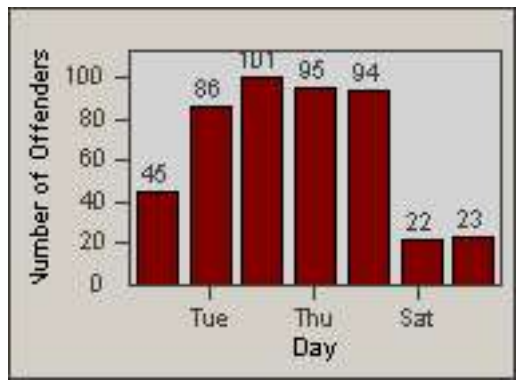

Redflex Redlight Offender Statistics

CONTRACT: Los Alamitos
DATE FROM: 01-May-2018

LOCATION: LAL-KAAL-01 Katella Ave
DATE TO: 31-May-2018

LANE 4

LANE TOTAL