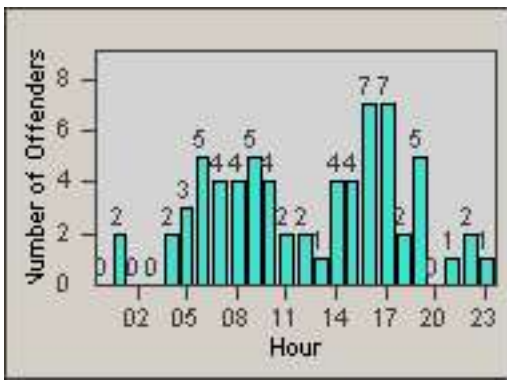

Redflex Redlight Offender Statistics

CONTRACT: Los Alamitos **LOCATION:** LAL-KAAL-01 Katella Ave
DATE FROM: 01-May-2018 **DATE TO:** 31-May-2018

LANE 1

LANE 2

LANE 3

Redflex Redlight Offender Statistics

CONTRACT: Los Alamitos
 DATE FROM: 01-May-2018

LOCATION: LAL-KAAL-01 Katella Ave
 DATE TO: 31-May-2018

LANE 4

LANE TOTAL

Redflex Redlight Offender Statistics

CONTRACT: Los Alamitos
 DATE FROM: 01-May-2018

LOCATION: LAL-KAAL-03 Katella Ave
 DATE TO: 31-May-2018

LANE 1

LANE 2

LANE 3

Redflex Redlight Offender Statistics

CONTRACT: Los Alamitos LOCATION: LAL-KAAL-03 Katella Ave
 DATE FROM: 01-May-2018 DATE TO: 31-May-2018

LANE 4

LANE TOTAL

Redflex Redlight Offender Statistics