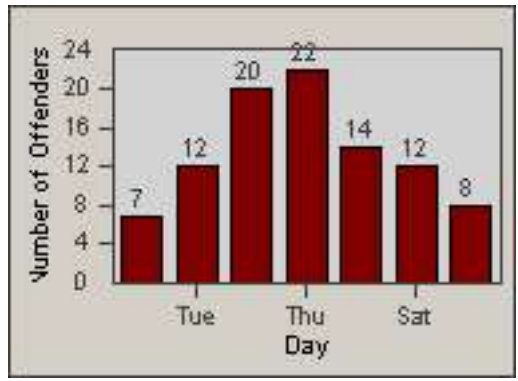

LANE 1

LANE 2

LANE 3

Redflex Redlight Offender Statistics

CONTRACT: Los Alamitos LOCATION: LAL-KAAL-03 Katella Ave
 DATE FROM: 01-May-2018 DATE TO: 31-May-2018

LANE 4

LANE TOTAL

Redflex Redlight Offender Statistics