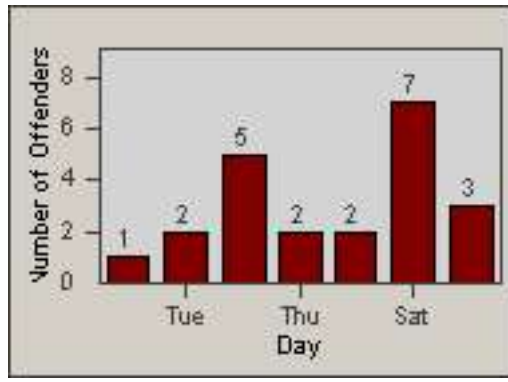

Redflex Redlight Offender Statistics

CONTRACT: Los Alamitos   LOCATION: LAL-KABL-01 Katella Ave
DATE FROM: 01-May-2018   DATE TO: 31-May-2018

LANE 1