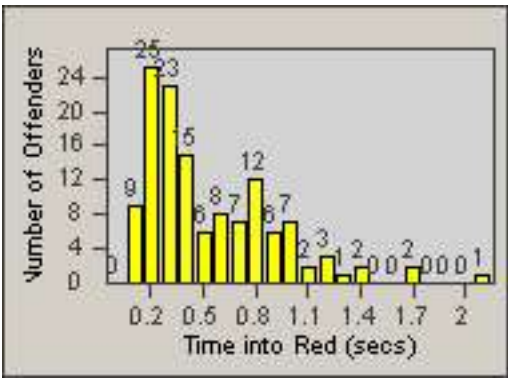

Redflex Redlight Offender Statistics

CONTRACT: Los Alamitos **LOCATION:** LAL-KAAL-01 Katella Ave
DATE FROM: 01-May-2018 **DATE TO:** 31-May-2018

LANE 1

LANE 2

LANE 3

Redflex Redlight Offender Statistics

CONTRACT: Los Alamitos
 DATE FROM: 01-May-2018

LOCATION: LAL-KAAL-01 Katella Ave
 DATE TO: 31-May-2018

LANE 4

LANE TOTAL

Redflex Redlight Offender Statistics

CONTRACT: Los Alamitos
 DATE FROM: 01-May-2018

LOCATION: LAL-KAAL-03 Katella Ave
 DATE TO: 31-May-2018

LANE 1

LANE 2

LANE 3

Redflex Redlight Offender Statistics

CONTRACT: Los Alamitos LOCATION: LAL-KAAL-03 Katella Ave
 DATE FROM: 01-May-2018 DATE TO: 31-May-2018

LANE 4

LANE TOTAL

Redflex Redlight Offender Statistics