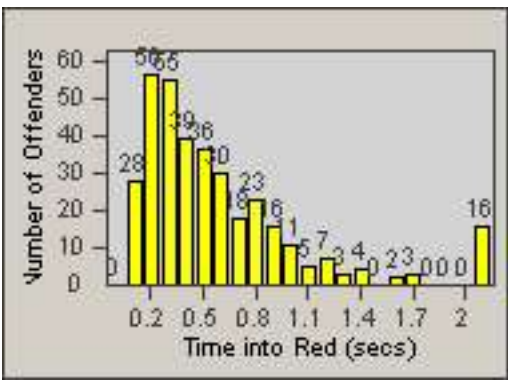

LANE 1

LANE 2

LANE 3

Redflex Redlight Offender Statistics

CONTRACT: Los Alamitos LOCATION: LAL-KAAL-03 Katella Ave
 DATE FROM: 01-May-2018 DATE TO: 31-May-2018

LANE 4

LANE TOTAL

Redflex Redlight Offender Statistics