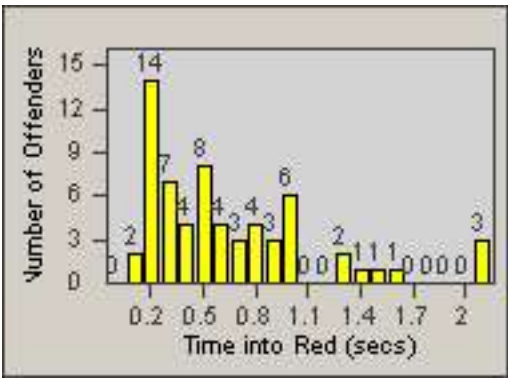

Redflex Redlight Offender Statistics

CONTRACT: Los Alamitos **LOCATION:** LAL-KAAL-01 Katella Ave
DATE FROM: 01-May-2018 **DATE TO:** 31-May-2018

LANE 1

LANE 2

LANE 3

Redflex Redlight Offender Statistics

CONTRACT: Los Alamitos
 DATE FROM: 01-May-2018

LOCATION: LAL-KAAL-01 Katella Ave
 DATE TO: 31-May-2018

LANE 4

LANE TOTAL

Redflex Redlight Offender Statistics

CONTRACT: Los Alamitos
 DATE FROM: 01-May-2018

LOCATION: LAL-KAAL-03 Katella Ave
 DATE TO: 31-May-2018