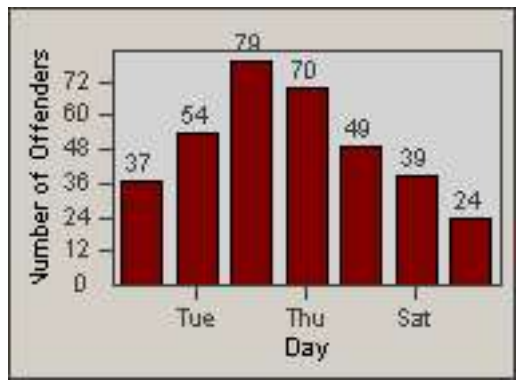

LANE 1

LANE 2

LANE 3

Redflex Redlight Offender Statistics

CONTRACT: Los Alamitos LOCATION: LAL-KAAL-03 Katella Ave
 DATE FROM: 01-May-2018 DATE TO: 31-May-2018

LANE 4

LANE TOTAL

Redflex Redlight Offender Statistics