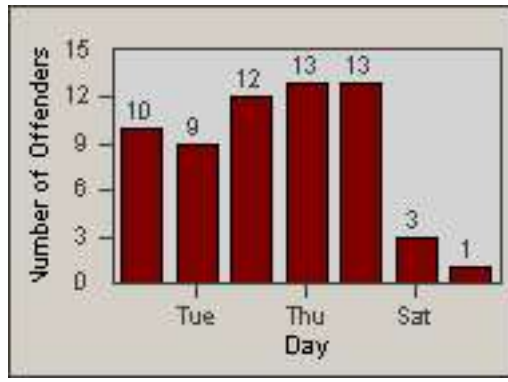

Redflex Redlight Offender Statistics

CONTRACT: Los Alamitos
DATE FROM: 01-May-2018

LOCATION: LAL-KAAL-03 Katella Ave
DATE TO: 31-May-2018

LANE 1