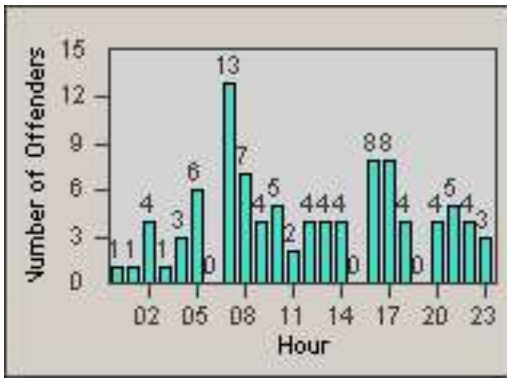

LANE 1

LANE 2

LANE 3

Redflex Redlight Offender Statistics

CONTRACT: Los Alamitos LOCATION: LAL-KAAL-03 Katella Ave
 DATE FROM: 01-May-2018 DATE TO: 31-May-2018

LANE 4

LANE TOTAL

Redflex Redlight Offender Statistics