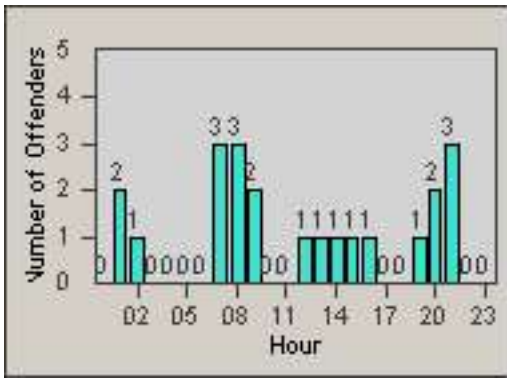

Redflex Redlight Offender Statistics

CONTRACT: Los Alamitos   LOCATION: LAL-KABL-01 Katella Ave
DATE FROM: 01-May-2018   DATE TO: 31-May-2018

LANE 1