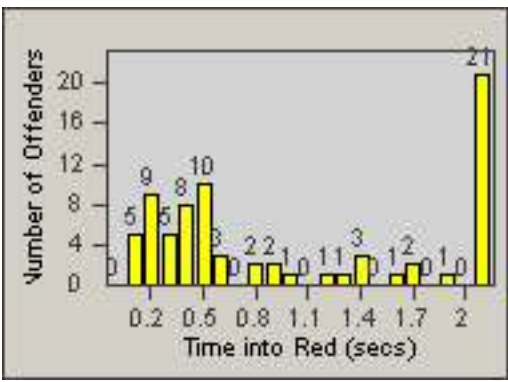

CONTRACT: Los Alamitos LOCATION: LAL-KABL-01 Katella Ave
 DATE FROM: 01-May-2018 DATE TO: 31-May-2018

LANE 1

LANE 2

LANE 3

Redflex Redlight Offender Statistics

CONTRACT: Los Alamitos LOCATION: LAL-KABL-01 Katella Ave
 DATE FROM: 01-May-2018 DATE TO: 31-May-2018