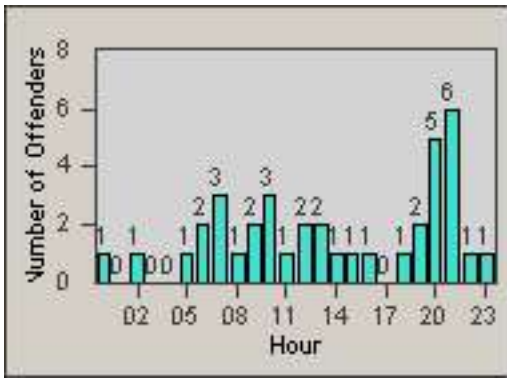

Redflex Redlight Offender Statistics

CONTRACT: Los Alamitos   LOCATION: LAL-KABL-01 Katella Ave
DATE FROM: 01-May-2018   DATE TO: 31-May-2018

LANE 1

LANE 2

LANE 3