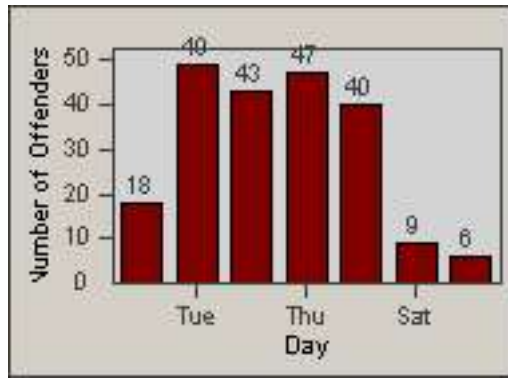

Redflex Redlight Offender Statistics

CONTRACT: Los Alamitos **LOCATION:** LAL-KAAL-01 Katella Ave
DATE FROM: 01-May-2018 **DATE TO:** 31-May-2018

LANE 1

LANE 2

LANE 3

Redflex Redlight Offender Statistics

CONTRACT: Los Alamitos
 DATE FROM: 01-May-2018

LOCATION: LAL-KAAL-01 Katella Ave
 DATE TO: 31-May-2018

LANE 4

LANE TOTAL

Redflex Redlight Offender Statistics

CONTRACT: Los Alamitos
 DATE FROM: 01-May-2018

LOCATION: LAL-KAAL-03 Katella Ave
 DATE TO: 31-May-2018