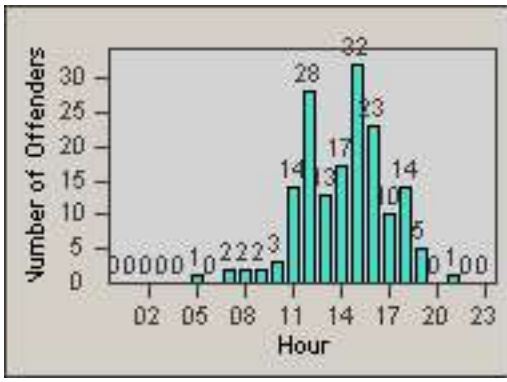

Redflex Redlight Offender Statistics

CONTRACT: Los Alamitos **LOCATION:** LAL-KAAL-01 Katella Ave
DATE FROM: 01-May-2018 **DATE TO:** 31-May-2018

LANE 1

LANE 2

LANE 3

Redflex Redlight Offender Statistics

CONTRACT: Los Alamitos
 DATE FROM: 01-May-2018

LOCATION: LAL-KAAL-01 Katella Ave
 DATE TO: 31-May-2018

LANE 4

LANE TOTAL

Redflex Redlight Offender Statistics

CONTRACT: Los Alamitos
 DATE FROM: 01-May-2018

LOCATION: LAL-KAAL-03 Katella Ave
 DATE TO: 31-May-2018