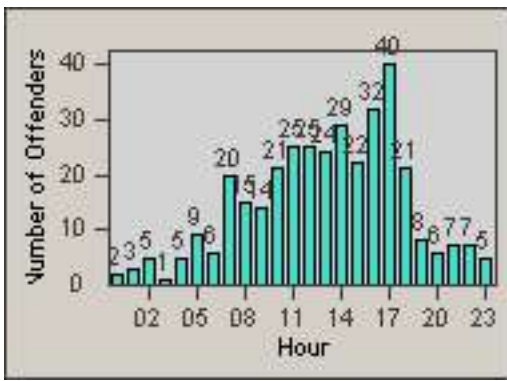

LANE 1

LANE 2

LANE 3

Redflex Redlight Offender Statistics

CONTRACT: Los Alamitos LOCATION: LAL-KAAL-03 Katella Ave
 DATE FROM: 01-May-2018 DATE TO: 31-May-2018

LANE 4

LANE TOTAL

Redflex Redlight Offender Statistics