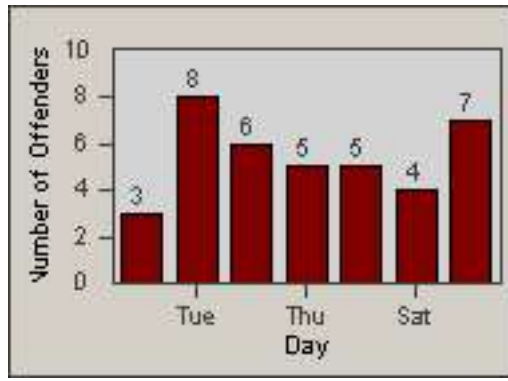

Redflex Redlight Offender Statistics

CONTRACT: Los Alamitos   LOCATION: LAL-KABL-01 Katella Ave
DATE FROM: 01-May-2018   DATE TO: 31-May-2018

LANE 1

LANE 2

LANE 3