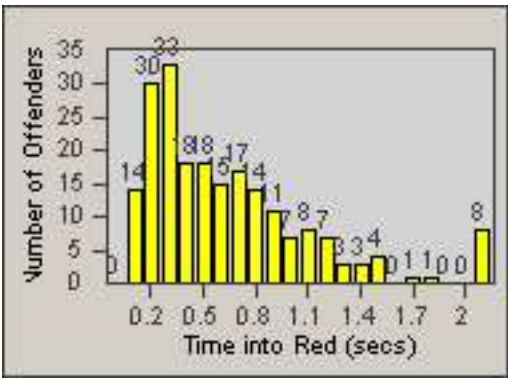

Redflex Redlight Offender Statistics

CONTRACT: Los Alamitos **LOCATION:** LAL-KAAL-01 Katella Ave
DATE FROM: 01-May-2018 **DATE TO:** 31-May-2018

LANE 1

LANE 2

LANE 3

Redflex Redlight Offender Statistics

CONTRACT: Los Alamitos
 DATE FROM: 01-May-2018

LOCATION: LAL-KAAL-01 Katella Ave
 DATE TO: 31-May-2018

LANE 4

LANE TOTAL

Redflex Redlight Offender Statistics

CONTRACT: Los Alamitos
 DATE FROM: 01-May-2018

LOCATION: LAL-KAAL-03 Katella Ave
 DATE TO: 31-May-2018