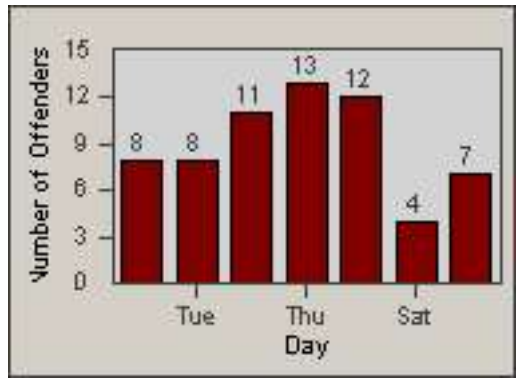

Redflex Redlight Offender Statistics

CONTRACT: Los Alamitos **LOCATION:** LAL-KAAL-01 Katella Ave
DATE FROM: 01-May-2018 **DATE TO:** 31-May-2018

LANE 1

LANE 2

LANE 3

Redflex Redlight Offender Statistics

CONTRACT: Los Alamitos
 DATE FROM: 01-May-2018

LOCATION: LAL-KAAL-01 Katella Ave
 DATE TO: 31-May-2018

LANE 4

LANE TOTAL

Redflex Redlight Offender Statistics

CONTRACT: Los Alamitos
 DATE FROM: 01-May-2018

LOCATION: LAL-KAAL-03 Katella Ave
 DATE TO: 31-May-2018