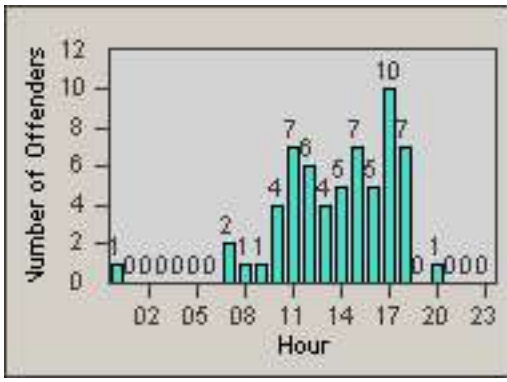

Redflex Redlight Offender Statistics

CONTRACT: Los Alamitos **LOCATION:** LAL-KAAL-01 Katella Ave
DATE FROM: 01-May-2018 **DATE TO:** 31-May-2018

LANE 1

LANE 2

LANE 3

Redflex Redlight Offender Statistics

CONTRACT: Los Alamitos
 DATE FROM: 01-May-2018

LOCATION: LAL-KAAL-01 Katella Ave
 DATE TO: 31-May-2018

LANE 4

LANE TOTAL

Redflex Redlight Offender Statistics

CONTRACT: Los Alamitos
 DATE FROM: 01-May-2018

LOCATION: LAL-KAAL-03 Katella Ave
 DATE TO: 31-May-2018

LANE 1

LANE 2

LANE 3

Redflex Redlight Offender Statistics

CONTRACT: Los Alamitos LOCATION: LAL-KAAL-03 Katella Ave
 DATE FROM: 01-May-2018 DATE TO: 31-May-2018

LANE 4

LANE TOTAL

Redflex Redlight Offender Statistics