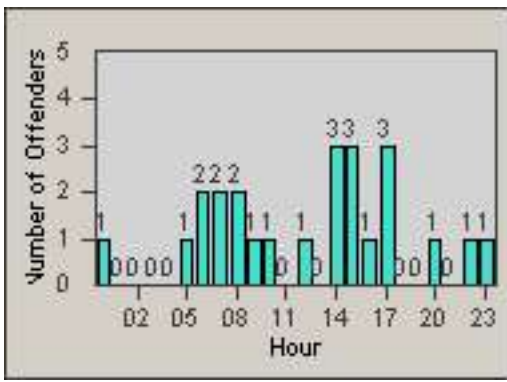

Redflex Redlight Offender Statistics

CONTRACT: Los Alamitos **LOCATION:** LAL-KAAL-01 Katella Ave
DATE FROM: 01-May-2018 **DATE TO:** 31-May-2018

LANE 1

LANE 2

LANE 3

Redflex Redlight Offender Statistics

CONTRACT: Los Alamitos
 DATE FROM: 01-May-2018

LOCATION: LAL-KAAL-01 Katella Ave
 DATE TO: 31-May-2018

LANE 4

LANE TOTAL

Redflex Redlight Offender Statistics

CONTRACT: Los Alamitos
 DATE FROM: 01-May-2018

LOCATION: LAL-KAAL-03 Katella Ave
 DATE TO: 31-May-2018

LANE 1

LANE 2

LANE 3

Redflex Redlight Offender Statistics

CONTRACT: Los Alamitos LOCATION: LAL-KAAL-03 Katella Ave
 DATE FROM: 01-May-2018 DATE TO: 31-May-2018

LANE 4

LANE TOTAL

Redflex Redlight Offender Statistics