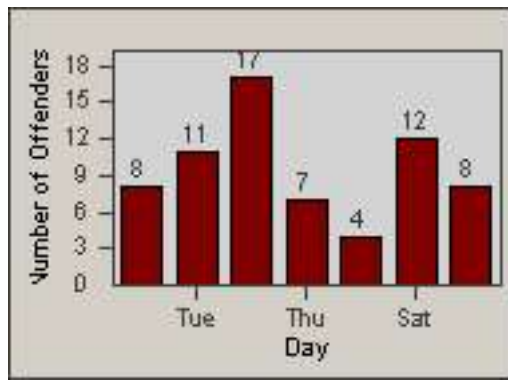

LOCATION: LAL-KAAL-01 Katella Ave
 DATE TO: 31-May-2018

LANE 4

LANE TOTAL

Redflex Redlight Offender Statistics

CONTRACT: Los Alamitos
 DATE FROM: 01-May-2018

LOCATION: LAL-KAAL-03 Katella Ave
 DATE TO: 31-May-2018

LANE 1

LANE 2

LANE 3

Redflex Redlight Offender Statistics

CONTRACT: Los Alamitos LOCATION: LAL-KAAL-03 Katella Ave
 DATE FROM: 01-May-2018 DATE TO: 31-May-2018

LANE 4

LANE TOTAL

Redflex Redlight Offender Statistics