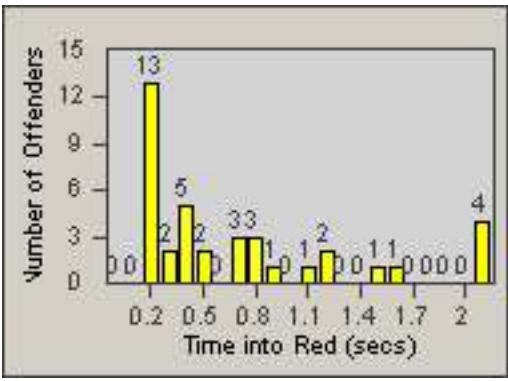

Redflex Redlight Offender Statistics

CONTRACT: Los Alamitos   LOCATION: LAL-KABL-01 Katella Ave
DATE FROM: 01-May-2018   DATE TO: 31-May-2018

LANE 1

LANE 2

LANE 3