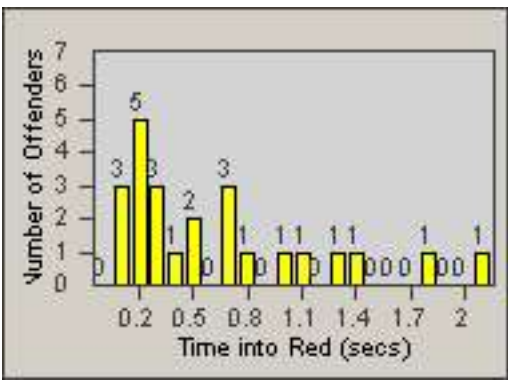

Redflex Redlight Offender Statistics

CONTRACT: Los Alamitos **LOCATION:** LAL-KAAL-01 Katella Ave
DATE FROM: 01-May-2018 **DATE TO:** 31-May-2018

LANE 1

LANE 2

LANE 3

Redflex Redlight Offender Statistics

CONTRACT: Los Alamitos
 DATE FROM: 01-May-2018

LOCATION: LAL-KAAL-01 Katella Ave
 DATE TO: 31-May-2018

LANE 4

LANE TOTAL

Redflex Redlight Offender Statistics

CONTRACT: Los Alamitos
 DATE FROM: 01-May-2018

LOCATION: LAL-KAAL-03 Katella Ave
 DATE TO: 31-May-2018