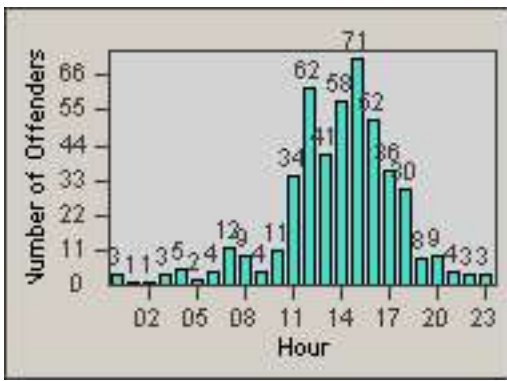

Redflex Redlight Offender Statistics

CONTRACT: Los Alamitos **LOCATION:** LAL-KAAL-01 Katella Ave
DATE FROM: 01-May-2018 **DATE TO:** 31-May-2018

LANE 1

LANE 2

LANE 3

Redflex Redlight Offender Statistics

CONTRACT: Los Alamitos
 DATE FROM: 01-May-2018

LOCATION: LAL-KAAL-01 Katella Ave
 DATE TO: 31-May-2018

LANE 4

LANE TOTAL

Redflex Redlight Offender Statistics

CONTRACT: Los Alamitos
 DATE FROM: 01-May-2018

LOCATION: LAL-KAAL-03 Katella Ave
 DATE TO: 31-May-2018