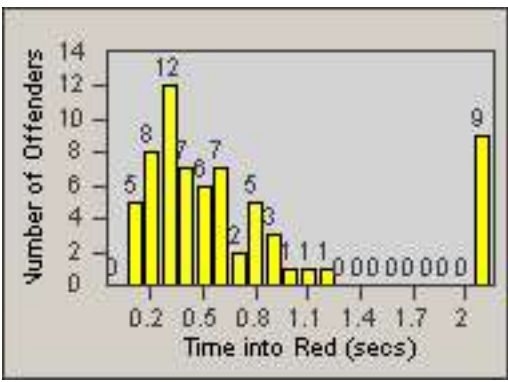

Redflex Redlight Offender Statistics

CONTRACT: Los Alamitos **LOCATION:** LAL-KAAL-01 Katella Ave
DATE FROM: 01-May-2018 **DATE TO:** 31-May-2018

LANE 1

LANE 2

LANE 3

Redflex Redlight Offender Statistics

CONTRACT: Los Alamitos
 DATE FROM: 01-May-2018

LOCATION: LAL-KAAL-01 Katella Ave
 DATE TO: 31-May-2018

LANE 4

LANE TOTAL

Redflex Redlight Offender Statistics

CONTRACT: Los Alamitos
 DATE FROM: 01-May-2018

LOCATION: LAL-KAAL-03 Katella Ave
 DATE TO: 31-May-2018

LANE 1

LANE 2

LANE 3

Redflex Redlight Offender Statistics

CONTRACT: Los Alamitos LOCATION: LAL-KAAL-03 Katella Ave
 DATE FROM: 01-May-2018 DATE TO: 31-May-2018

LANE 4

LANE TOTAL

Redflex Redlight Offender Statistics