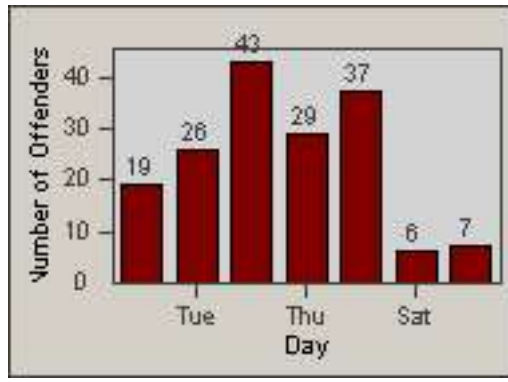

Redflex Redlight Offender Statistics

CONTRACT: Los Alamitos **LOCATION:** LAL-KAAL-01 Katella Ave
DATE FROM: 01-May-2018 **DATE TO:** 31-May-2018

LANE 1

LANE 2

LANE 3

Redflex Redlight Offender Statistics

CONTRACT: Los Alamitos
 DATE FROM: 01-May-2018

LOCATION: LAL-KAAL-01 Katella Ave
 DATE TO: 31-May-2018

LANE 4

LANE TOTAL

Redflex Redlight Offender Statistics

CONTRACT: Los Alamitos
 DATE FROM: 01-May-2018

LOCATION: LAL-KAAL-03 Katella Ave
 DATE TO: 31-May-2018