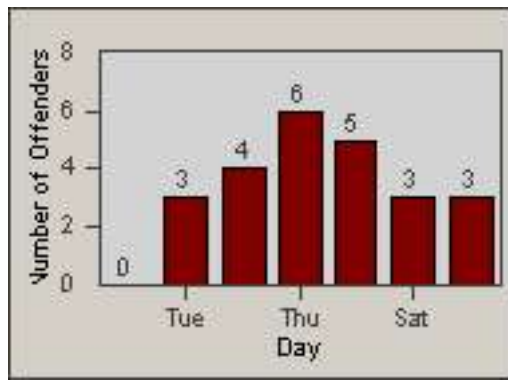

Redflex Redlight Offender Statistics

CONTRACT: Los Alamitos **LOCATION:** LAL-KAAL-01 Katella Ave
DATE FROM: 01-May-2018 **DATE TO:** 31-May-2018

LANE 1

LANE 2

LANE 3

Redflex Redlight Offender Statistics

CONTRACT: Los Alamitos
 DATE FROM: 01-May-2018

LOCATION: LAL-KAAL-01 Katella Ave
 DATE TO: 31-May-2018

LANE 4

LANE TOTAL

Redflex Redlight Offender Statistics

CONTRACT: Los Alamitos
 DATE FROM: 01-May-2018

LOCATION: LAL-KAAL-03 Katella Ave
 DATE TO: 31-May-2018