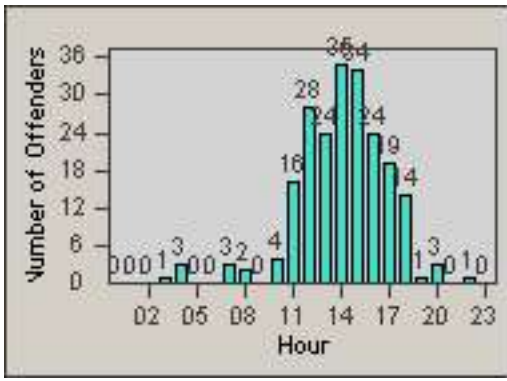

Redflex Redlight Offender Statistics

CONTRACT: Los Alamitos **LOCATION:** LAL-KAAL-01 Katella Ave
DATE FROM: 01-May-2018 **DATE TO:** 31-May-2018

LANE 1

LANE 2

LANE 3

Redflex Redlight Offender Statistics

CONTRACT: Los Alamitos
 DATE FROM: 01-May-2018

LOCATION: LAL-KAAL-01 Katella Ave
 DATE TO: 31-May-2018

LANE 4

LANE TOTAL

Redflex Redlight Offender Statistics

CONTRACT: Los Alamitos
 DATE FROM: 01-May-2018

LOCATION: LAL-KAAL-03 Katella Ave
 DATE TO: 31-May-2018