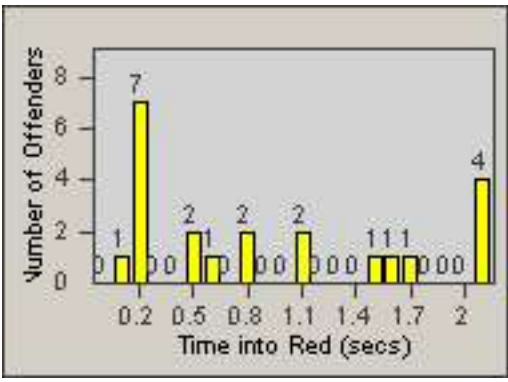

Redflex Redlight Offender Statistics

CONTRACT: Los Alamitos   LOCATION: LAL-KABL-01 Katella Ave
DATE FROM: 01-May-2018   DATE TO: 31-May-2018

LANE 1