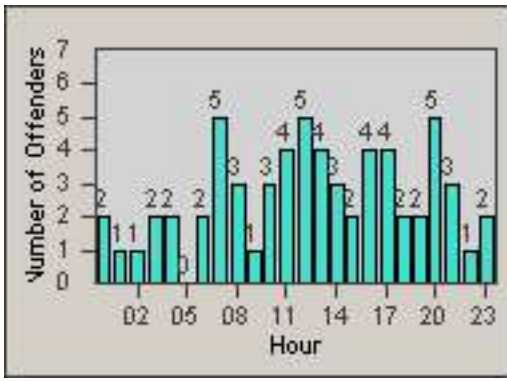

Redflex Redlight Offender Statistics

CONTRACT: Los Alamitos **LOCATION:** LAL-KAAL-01 Katella Ave
DATE FROM: 01-May-2018 **DATE TO:** 31-May-2018

LANE 1

LANE 2

LANE 3

Redflex Redlight Offender Statistics

CONTRACT: Los Alamitos
 DATE FROM: 01-May-2018

LOCATION: LAL-KAAL-01 Katella Ave
 DATE TO: 31-May-2018

LANE 4

LANE TOTAL

Redflex Redlight Offender Statistics

CONTRACT: Los Alamitos
 DATE FROM: 01-May-2018

LOCATION: LAL-KAAL-03 Katella Ave
 DATE TO: 31-May-2018