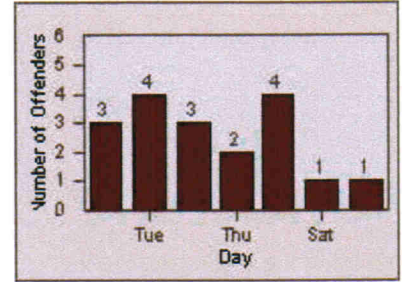

Redflex Redlight Offender Statistics

CONTRACT: Menlo Park
 DATE FROM: 01-Jul-2012

LOCATION: MEN-BAWI-01 Bayfront Expwy and Willow Rd
 DATE TO: 31-Jul-2012

LANE 1

LANE 2

LANE 3

Redflex Redlight Offender Statistics

CONTRACT: Menlo Park
 DATE FROM: 01-Jul-2012

LOCATION: MEN-BAWI-01 Bayfront Expwy and Willow Rd
 DATE TO: 31-Jul-2012

LANE 4

LANE TOTAL

Redflex Redlight Offender Statistics

CONTRACT: Menlo Park
DATE FROM: 01-Jul-2012

LOCATION: MEN-ECRA-01 El Camino Real and Ravenswood Avenue
DATE TO: 31-Jul-2012

LANE 1

LANE 2

LANE 3

Redflex Redlight Offender Statistics

CONTRACT: Menlo Park
 DATE FROM: 01-Jul-2012

LOCATION: MEN-ECRA-01 El Camino Real and Ravenswood Avenue
 DATE TO: 31-Jul-2012