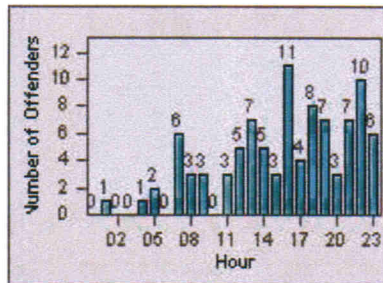

Redflex Redlight Offender Statistics

CONTRACT: Menlo Park
 DATE FROM: 01-Jul-2012

LOCATION: MEN-ECRA-03 El Camino Real and Ravenswood Avenue
 DATE TO: 31-Jul-2012

LANE 4

LANE TOTAL

Redflex Redlight Offender Statistics

CONTRACT: Menlo Park
DATE FROM: 01-Jul-2012

LOCATION: MEN-ECVA-01 El Camino Real and Glenwood Avenue
DATE TO: 31-Jul-2012

LANE 1

LANE 2

LANE 3

Redflex Redlight Offender Statistics

CONTRACT: Menlo Park
 DATE FROM: 01-Jul-2012