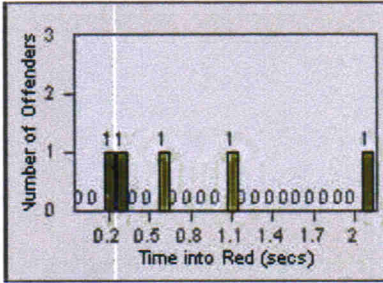

Redflex Redlight Offender Statistics

CONTRACT: Menlo Park
 DATE FROM: 01-Jul-2012

LOCATION: MEN-ECRA-03 El Camino Real and Ravenswood Avenue
 DATE TO: 31-Jul-2012

LANE 4

LANE TOTAL

Redflex Redlight Offender Statistics

CONTRACT: Menlo Park
DATE FROM: 01-Jul-2012

LOCATION: MEN-ECVA-01 El Camino Real and Glenwood Avenue
DATE TO: 31-Jul-2012

LANE 1

LANE 2

LANE 3

Redflex Redlight Offender Statistics

CONTRACT: Menlo Park
 DATE FROM: 01-Jul-2012