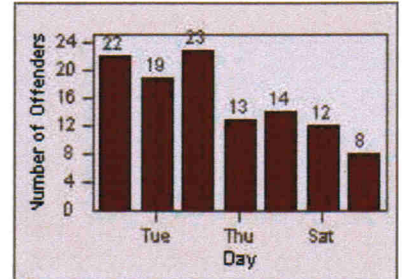

CONTRACT: Menlo Park
 DATE FROM: 01-Jul-2012

LOCATION: MEN-BAWI-01 Bayfront Expwy and Willow Rd
 DATE TO: 31-Jul-2012

LANE 4

LANE TOTAL

Redflex Redlight Offender Statistics

CONTRACT: Menlo Park
DATE FROM: 01-Jul-2012

LOCATION: MEN-ECRA-01 El Camino Real and Ravenswood Avenue
DATE TO: 31-Jul-2012

LANE 1

LANE 2

LANE 3

Redflex Redlight Offender Statistics

CONTRACT: Menlo Park
 DATE FROM: 01-Jul-2012

LOCATION: MEN-ECRA-01 El Camino Real and Ravenswood Avenue
 DATE TO: 31-Jul-2012

LANE 4

LANE TOTAL

Redflex Redlight Offender Statistics

CONTRACT: Menlo Park
 DATE FROM: 01-Jul-2012

LOCATION: MEN-ECRA-03 El Camino Real and Ravenswood Avenue
 DATE TO: 31-Jul-2012

LANE 1

LANE 2

LANE 3