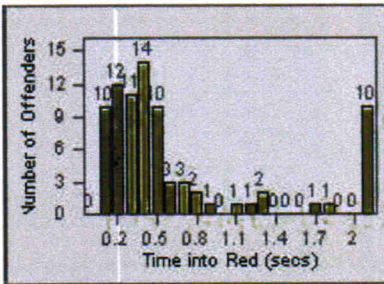

Redflex Redlight Offender Statistics

CONTRACT: Menlo Park
 DATE FROM: 01-Jul-2012

LOCATION: MEN-BAWI-01 Bayfront Expwy and Willow Rd
 DATE TO: 31-Jul-2012

LANE 1

LANE 2

LANE 3

Redflex Redlight Offender Statistics

CONTRACT: Menlo Park
 DATE FROM: 01-Jul-2012

LOCATION: MEN-BAWI-01 Bayfront Expwy and Willow Rd
 DATE TO: 31-Jul-2012

LANE 4

LANE TOTAL

Redflex Redlight Offender Statistics

CONTRACT: Menlo Park
DATE FROM: 01-Jul-2012