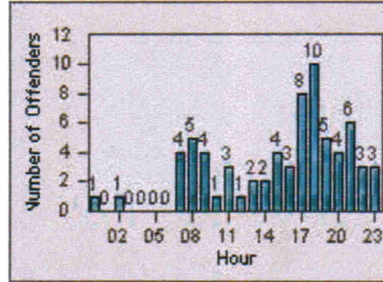

LANE 4

LANE TOTAL

Redflex Redlight Offender Statistics

CONTRACT: Menlo Park
 DATE FROM: 01-Jul-2012

LOCATION: MEN-ECRA-03 El Camino Real and Ravenswood Avenue
 DATE TO: 31-Jul-2012

LANE 1

LANE 2

LANE 3

Redflex Redlight Offender Statistics

CONTRACT: Menlo Park
 DATE FROM: 01-Jul-2012

LOCATION: MEN-ECRA-03 El Camino Real and Ravenswood Avenue
 DATE TO: 31-Jul-2012

LANE 4

LANE TOTAL

Redflex Redlight Offender Statistics

CONTRACT: Menlo Park
DATE FROM: 01-Jul-2012

LOCATION: MEN-ECVA-01 El Camino Real and Glenwood Avenue
DATE TO: 31-Jul-2012

LANE 1

LANE 2

LANE 3

Redflex Redlight Offender Statistics

CONTRACT: Menlo Park
 DATE FROM: 01-Jul-2012