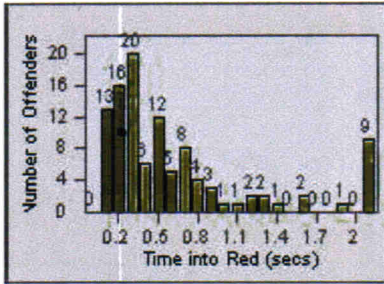

Redflex Redlight Offender Statistics

CONTRACT: Menlo Park
 DATE FROM: 01-Jul-2012

LOCATION: MEN-BAWI-01 Bayfront Expwy and Willow Rd
 DATE TO: 31-Jul-2012

LANE 1

LANE 2

LANE 3

Redflex Redlight Offender Statistics

CONTRACT: Menlo Park
 DATE FROM: 01-Jul-2012

LOCATION: MEN-BAWI-01 Bayfront Expwy and Willow Rd
 DATE TO: 31-Jul-2012

LANE 4

LANE TOTAL

Redflex Redlight Offender Statistics

CONTRACT: Menlo Park
DATE FROM: 01-Jul-2012