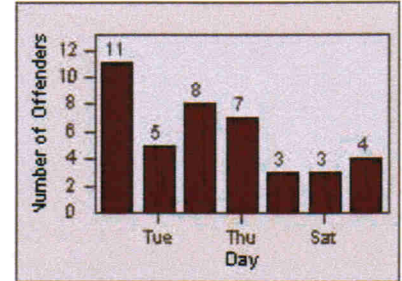

Redflex Redlight Offender Statistics

CONTRACT: Menlo Park
 DATE FROM: 01-Jul-2012

LOCATION: MEN-BAWI-01 Bayfront Expwy and Willow Rd
 DATE TO: 31-Jul-2012

LANE 1

LANE 2

LANE 3

Redflex Redlight Offender Statistics

CONTRACT: Menlo Park
 DATE FROM: 01-Jul-2012

LOCATION: MEN-BAWI-01 Bayfront Expwy and Willow Rd
 DATE TO: 31-Jul-2012

LANE 4

LANE TOTAL

Redflex Redlight Offender Statistics

CONTRACT: Menlo Park
DATE FROM: 01-Jul-2012

LOCATION: MEN-ECRA-01 El Camino Real and Ravenswood Avenue
DATE TO: 31-Jul-2012

LANE 1

LANE 2

LANE 3

Redflex Redlight Offender Statistics

CONTRACT: Menlo Park
 DATE FROM: 01-Jul-2012

LOCATION: MEN-ECRA-01 El Camino Real and Ravenswood Avenue
 DATE TO: 31-Jul-2012