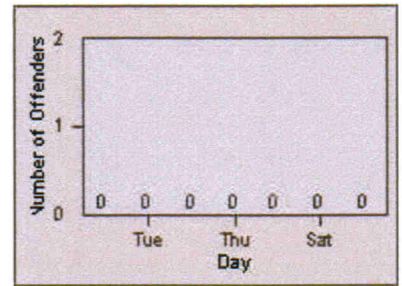

Redflex Redlight Offender Statistics

CONTRACT: Menlo Park
 DATE FROM: 01-Jul-2012

LOCATION: MEN-BAWI-01 Bayfront Expwy and Willow Rd
 DATE TO: 31-Jul-2012

LANE 1

LANE 2

LANE 3

Redflex Redlight Offender Statistics

CONTRACT: Menlo Park
 DATE FROM: 01-Jul-2012

LOCATION: MEN-BAWI-01 Bayfront Expwy and Willow Rd
 DATE TO: 31-Jul-2012

LANE 4

LANE TOTAL

Redflex Redlight Offender Statistics

CONTRACT: Menlo Park
DATE FROM: 01-Jul-2012