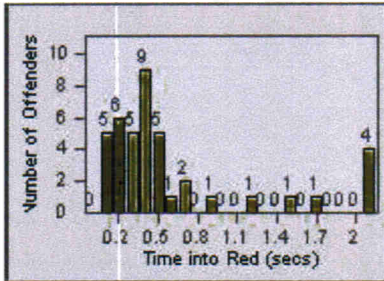

Redflex Redlight Offender Statistics

CONTRACT: Menlo Park
 DATE FROM: 01-Jul-2012

LOCATION: MEN-BAWI-01 Bayfront Expwy and Willow Rd
 DATE TO: 31-Jul-2012

LANE 1

LANE 2

LANE 3

Redflex Redlight Offender Statistics

CONTRACT: Menlo Park
 DATE FROM: 01-Jul-2012

LOCATION: MEN-BAWI-01 Bayfront Expwy and Willow Rd
 DATE TO: 31-Jul-2012

LANE 4

LANE TOTAL

Redflex Redlight Offender Statistics

CONTRACT: Menlo Park
DATE FROM: 01-Jul-2012

LOCATION: MEN-ECRA-01 El Camino Real and Ravenswood Avenue
DATE TO: 31-Jul-2012

LANE 1

LANE 2

LANE 3

Redflex Redlight Offender Statistics

CONTRACT: Menlo Park
 DATE FROM: 01-Jul-2012

LOCATION: MEN-ECRA-01 El Camino Real and Ravenswood Avenue
 DATE TO: 31-Jul-2012