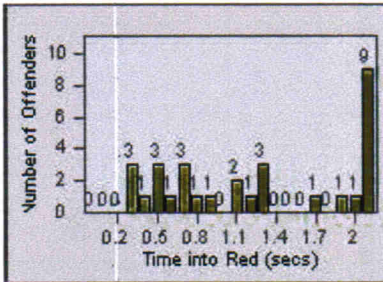

CONTRACT: Menlo Park
 DATE FROM: 01-Jul-2012

LOCATION: MEN-BAWI-01 Bayfront Expwy and Willow Rd
 DATE TO: 31-Jul-2012

LANE 4

LANE TOTAL

Redflex Redlight Offender Statistics

CONTRACT: Menlo Park
DATE FROM: 01-Jul-2012

LOCATION: MEN-ECRA-01 El Camino Real and Ravenswood Avenue
DATE TO: 31-Jul-2012

LANE 1

LANE 2

LANE 3

Redflex Redlight Offender Statistics

CONTRACT: Menlo Park
 DATE FROM: 01-Jul-2012

LOCATION: MEN-ECRA-01 El Camino Real and Ravenswood Avenue
 DATE TO: 31-Jul-2012

LANE 4

LANE TOTAL

Redflex Redlight Offender Statistics

CONTRACT: Menlo Park
 DATE FROM: 01-Jul-2012

LOCATION: MEN-ECRA-03 El Camino Real and Ravenswood Avenue
 DATE TO: 31-Jul-2012

LANE 1

LANE 2

LANE 3