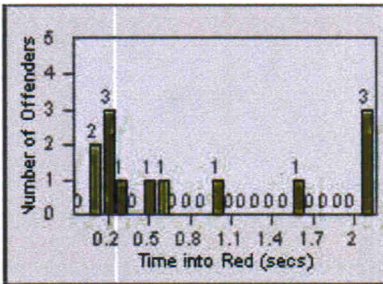

LOCATION: MEN-ECRA-01 El Camino Real and Ravenswood Avenue
DATE TO: 31-Jul-2012

LANE 1

LANE 2

LANE 3

Redflex Redlight Offender Statistics

CONTRACT: Menlo Park
 DATE FROM: 01-Jul-2012

LOCATION: MEN-ECRA-01 El Camino Real and Ravenswood Avenue
 DATE TO: 31-Jul-2012

LANE 4

LANE TOTAL

Redflex Redlight Offender Statistics

CONTRACT: Menlo Park
 DATE FROM: 01-Jul-2012

LOCATION: MEN-ECRA-03 El Camino Real and Ravenswood Avenue
 DATE TO: 31-Jul-2012

LANE 1

LANE 2

LANE 3

Redflex Redlight Offender Statistics

CONTRACT: Menlo Park
 DATE FROM: 01-Jul-2012

LOCATION: MEN-ECRA-03 El Camino Real and Ravenswood Avenue
 DATE TO: 31-Jul-2012

LANE 4

LANE TOTAL

Redflex Redlight Offender Statistics