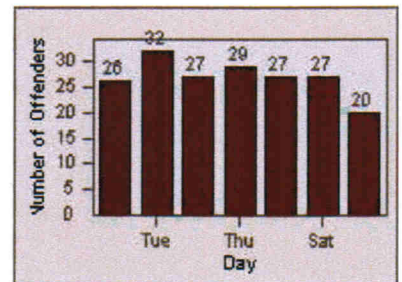

Redflex Redlight Offender Statistics

CONTRACT: Menlo Park
 DATE FROM: 01-Jul-2012

LOCATION: MEN-BAWI-01 Bayfront Expwy and Willow Rd
 DATE TO: 31-Jul-2012

LANE 1

LANE 2

LANE 3

Redflex Redlight Offender Statistics

CONTRACT: Menlo Park
 DATE FROM: 01-Jul-2012

LOCATION: MEN-BAWI-01 Bayfront Expwy and Willow Rd
 DATE TO: 31-Jul-2012

LANE 4

LANE TOTAL

Redflex Redlight Offender Statistics

CONTRACT: Menlo Park
DATE FROM: 01-Jul-2012

LOCATION: MEN-ECRA-01 El Camino Real and Ravenswood Avenue
DATE TO: 31-Jul-2012

LANE 1

LANE 2

LANE 3

Redflex Redlight Offender Statistics

CONTRACT: Menlo Park
 DATE FROM: 01-Jul-2012

LOCATION: MEN-ECRA-01 El Camino Real and Ravenswood Avenue
 DATE TO: 31-Jul-2012