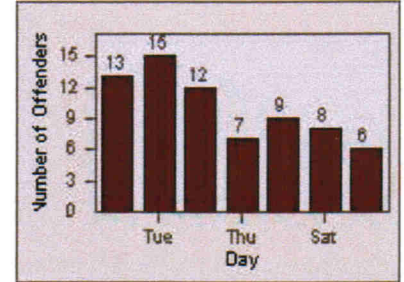

Redflex Redlight Offender Statistics

CONTRACT: Menlo Park
 DATE FROM: 01-Jul-2012

LOCATION: MEN-ECRA-03 El Camino Real and Ravenswood Avenue
 DATE TO: 31-Jul-2012

LANE 4

LANE TOTAL

Redflex Redlight Offender Statistics

CONTRACT: Menlo Park
DATE FROM: 01-Jul-2012

LOCATION: MEN-ECVA-01 El Camino Real and Glenwood Avenue
DATE TO: 31-Jul-2012

LANE 1

LANE 2

LANE 3

Redflex Redlight Offender Statistics

CONTRACT: Menlo Park
 DATE FROM: 01-Jul-2012