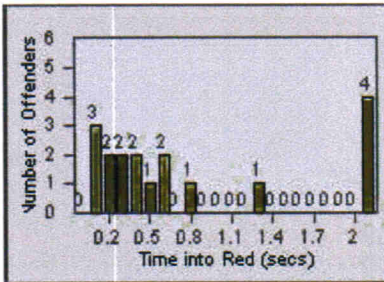

Redflex Redlight Offender Statistics

CONTRACT: Menlo Park
 DATE FROM: 01-Jul-2012

LOCATION: MEN-BAWI-01 Bayfront Expwy and Willow Rd
 DATE TO: 31-Jul-2012

LANE 1

LANE 2

LANE 3

Redflex Redlight Offender Statistics

CONTRACT: Menlo Park
 DATE FROM: 01-Jul-2012

LOCATION: MEN-BAWI-01 Bayfront Expwy and Willow Rd
 DATE TO: 31-Jul-2012

LANE 4

LANE TOTAL

Redflex Redlight Offender Statistics

CONTRACT: Menlo Park
DATE FROM: 01-Jul-2012

LOCATION: MEN-ECRA-01 El Camino Real and Ravenswood Avenue
DATE TO: 31-Jul-2012

LANE 1

LANE 2

LANE 3

Redflex Redlight Offender Statistics

CONTRACT: Menlo Park
 DATE FROM: 01-Jul-2012

LOCATION: MEN-ECRA-01 El Camino Real and Ravenswood Avenue
 DATE TO: 31-Jul-2012