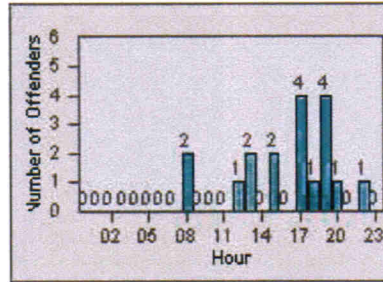

CONTRACT: Menlo Park
 DATE FROM: 01-Jul-2012

LOCATION: MEN-BAWI-01 Bayfront Expwy and Willow Rd
 DATE TO: 31-Jul-2012

LANE 4

LANE TOTAL

Redflex Redlight Offender Statistics

CONTRACT: Menlo Park
DATE FROM: 01-Jul-2012

LOCATION: MEN-ECRA-01 El Camino Real and Ravenswood Avenue
DATE TO: 31-Jul-2012

LANE 1

LANE 2

LANE 3

Redflex Redlight Offender Statistics

CONTRACT: Menlo Park
 DATE FROM: 01-Jul-2012

LOCATION: MEN-ECRA-01 El Camino Real and Ravenswood Avenue
 DATE TO: 31-Jul-2012