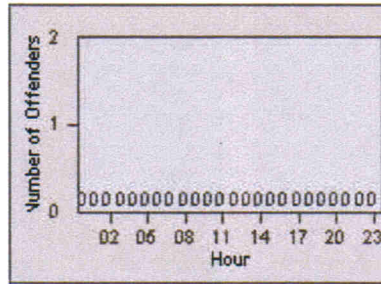

LANE 4

LANE TOTAL

Redflex Redlight Offender Statistics

CONTRACT: Menlo Park
 DATE FROM: 01-Jul-2012

LOCATION: MEN-ECRA-03 El Camino Real and Ravenswood Avenue
 DATE TO: 31-Jul-2012

LANE 1

LANE 2

LANE 3

Redflex Redlight Offender Statistics

CONTRACT: Menlo Park
 DATE FROM: 01-Jul-2012

LOCATION: MEN-ECRA-03 El Camino Real and Ravenswood Avenue
 DATE TO: 31-Jul-2012

LANE 4

LANE TOTAL

Redflex Redlight Offender Statistics