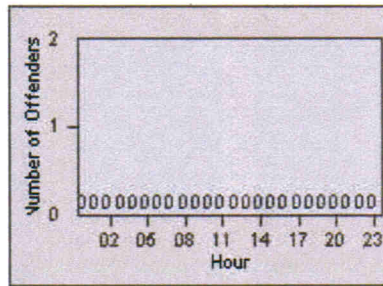

Redflex Redlight Offender Statistics

CONTRACT: Menlo Park
 DATE FROM: 01-Jul-2012

LOCATION: MEN-BAWI-01 Bayfront Expwy and Willow Rd
 DATE TO: 31-Jul-2012

LANE 1

LANE 2

LANE 3

Redflex Redlight Offender Statistics

CONTRACT: Menlo Park
 DATE FROM: 01-Jul-2012

LOCATION: MEN-BAWI-01 Bayfront Expwy and Willow Rd
 DATE TO: 31-Jul-2012

LANE 4

LANE TOTAL

Redflex Redlight Offender Statistics

CONTRACT: Menlo Park
DATE FROM: 01-Jul-2012