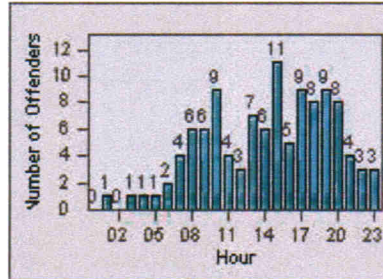

CONTRACT: Menlo Park
 DATE FROM: 01-Jul-2012

LOCATION: MEN-BAWI-01 Bayfront Expwy and Willow Rd
 DATE TO: 31-Jul-2012

LANE 4

LANE TOTAL

Redflex Redlight Offender Statistics

CONTRACT: Menlo Park
DATE FROM: 01-Jul-2012

LOCATION: MEN-ECRA-01 El Camino Real and Ravenswood Avenue
DATE TO: 31-Jul-2012

LANE 1

LANE 2

LANE 3

Redflex Redlight Offender Statistics

CONTRACT: Menlo Park
 DATE FROM: 01-Jul-2012

LOCATION: MEN-ECRA-01 El Camino Real and Ravenswood Avenue
 DATE TO: 31-Jul-2012

LANE 4

LANE TOTAL

Redflex Redlight Offender Statistics

CONTRACT: Menlo Park
 DATE FROM: 01-Jul-2012

LOCATION: MEN-ECRA-03 El Camino Real and Ravenswood Avenue
 DATE TO: 31-Jul-2012

LANE 1

LANE 2

LANE 3

Redflex Redlight Offender Statistics

CONTRACT: Menlo Park
 DATE FROM: 01-Jul-2012

LOCATION: MEN-ECRA-03 El Camino Real and Ravenswood Avenue
 DATE TO: 31-Jul-2012

LANE 4

LANE TOTAL

Redflex Redlight Offender Statistics