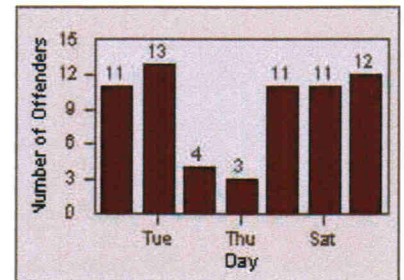

Redflex Redlight Offender Statistics

CONTRACT: Menlo Park
 DATE FROM: 01-Jul-2012

LOCATION: MEN-ECRA-03 El Camino Real and Ravenswood Avenue
 DATE TO: 31-Jul-2012

LANE 4

LANE TOTAL

Redflex Redlight Offender Statistics

CONTRACT: Menlo Park
DATE FROM: 01-Jul-2012

LOCATION: MEN-ECVA-01 El Camino Real and Glenwood Avenue
DATE TO: 31-Jul-2012

LANE 1

LANE 2

LANE 3

Redflex Redlight Offender Statistics

CONTRACT: Menlo Park
 DATE FROM: 01-Jul-2012