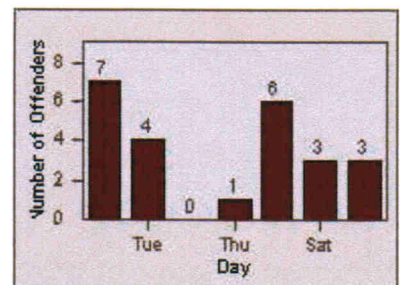

LOCATION: MEN-ECRA-01 El Camino Real and Ravenswood Avenue
DATE TO: 31-Jul-2012

LANE 1

LANE 2

LANE 3

Redflex Redlight Offender Statistics

CONTRACT: Menlo Park
 DATE FROM: 01-Jul-2012

LOCATION: MEN-ECRA-01 El Camino Real and Ravenswood Avenue
 DATE TO: 31-Jul-2012

LANE 4

LANE TOTAL

Redflex Redlight Offender Statistics

CONTRACT: Menlo Park
 DATE FROM: 01-Jul-2012

LOCATION: MEN-ECRA-03 El Camino Real and Ravenswood Avenue
 DATE TO: 31-Jul-2012

LANE 1

LANE 2

LANE 3

Redflex Redlight Offender Statistics

CONTRACT: Menlo Park
 DATE FROM: 01-Jul-2012

LOCATION: MEN-ECRA-03 El Camino Real and Ravenswood Avenue
 DATE TO: 31-Jul-2012

LANE 4

LANE TOTAL

Redflex Redlight Offender Statistics