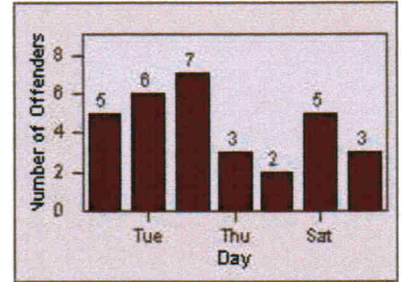

CONTRACT: Menlo Park
 DATE FROM: 01-Jul-2012

LOCATION: MEN-BAWI-01 Bayfront Expwy and Willow Rd
 DATE TO: 31-Jul-2012

LANE 4

LANE TOTAL

Redflex Redlight Offender Statistics

CONTRACT: Menlo Park
DATE FROM: 01-Jul-2012

LOCATION: MEN-ECRA-01 El Camino Real and Ravenswood Avenue
DATE TO: 31-Jul-2012

LANE 1

LANE 2

LANE 3

Redflex Redlight Offender Statistics

CONTRACT: Menlo Park
 DATE FROM: 01-Jul-2012

LOCATION: MEN-ECRA-01 El Camino Real and Ravenswood Avenue
 DATE TO: 31-Jul-2012

LANE 4

LANE TOTAL

Redflex Redlight Offender Statistics

CONTRACT: Menlo Park
 DATE FROM: 01-Jul-2012

LOCATION: MEN-ECRA-03 El Camino Real and Ravenswood Avenue
 DATE TO: 31-Jul-2012

LANE 1

LANE 2

LANE 3