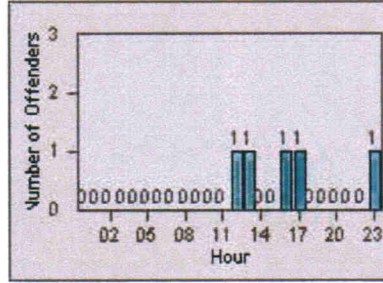

Redflex Redlight Offender Statistics

CONTRACT: Menlo Park
 DATE FROM: 01-Jul-2012

LOCATION: MEN-ECRA-03 El Camino Real and Ravenswood Avenue
 DATE TO: 31-Jul-2012

LANE 4

LANE TOTAL

Redflex Redlight Offender Statistics

CONTRACT: Menlo Park
DATE FROM: 01-Jul-2012

LOCATION: MEN-ECVA-01 El Camino Real and Glenwood Avenue
DATE TO: 31-Jul-2012

LANE 1

LANE 2

LANE 3

Redflex Redlight Offender Statistics

CONTRACT: Menlo Park
 DATE FROM: 01-Jul-2012