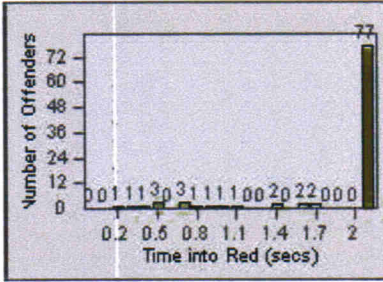

Redflex Redlight Offender Statistics

CONTRACT: Menlo Park
DATE FROM: 01-Jul-2012

LOCATION: MEN-ECVA-01 El Camino Real and Glenwood Avenue
DATE TO: 31-Jul-2012

LANE 4