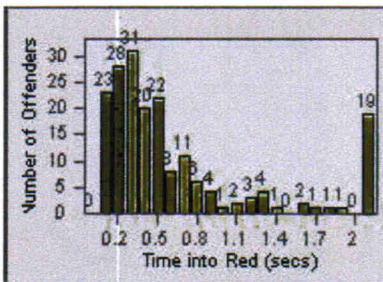

CONTRACT: Menlo Park
 DATE FROM: 01-Jul-2012

LOCATION: MEN-BAWI-01 Bayfront Expwy and Willow Rd
 DATE TO: 31-Jul-2012

LANE 4

LANE TOTAL

Redflex Redlight Offender Statistics

CONTRACT: Menlo Park
DATE FROM: 01-Jul-2012

LOCATION: MEN-ECRA-01 El Camino Real and Ravenswood Avenue
DATE TO: 31-Jul-2012

LANE 1

LANE 2

LANE 3

Redflex Redlight Offender Statistics

CONTRACT: Menlo Park
 DATE FROM: 01-Jul-2012

LOCATION: MEN-ECRA-01 El Camino Real and Ravenswood Avenue
 DATE TO: 31-Jul-2012