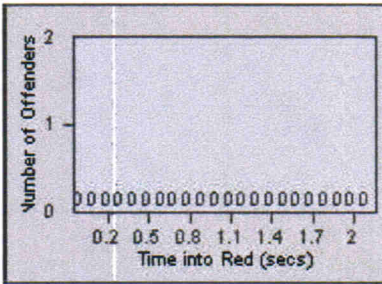

LANE 4

LANE TOTAL

Redflex Redlight Offender Statistics

CONTRACT: Menlo Park
 DATE FROM: 01-Jul-2012

LOCATION: MEN-ECRA-03 El Camino Real and Ravenswood Avenue
 DATE TO: 31-Jul-2012

LANE 1

LANE 2

LANE 3

Redflex Redlight Offender Statistics

CONTRACT: Menlo Park
 DATE FROM: 01-Jul-2012

LOCATION: MEN-ECRA-03 El Camino Real and Ravenswood Avenue
 DATE TO: 31-Jul-2012

LANE 4

LANE TOTAL

Redflex Redlight Offender Statistics