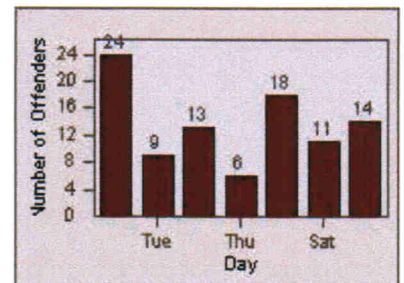

Redflex Redlight Offender Statistics

CONTRACT: Menlo Park
 DATE FROM: 01-Jul-2012

LOCATION: MEN-ECRA-03 El Camino Real and Ravenswood Avenue
 DATE TO: 31-Jul-2012

LANE 4

LANE TOTAL

Redflex Redlight Offender Statistics

CONTRACT: Menlo Park
DATE FROM: 01-Jul-2012

LOCATION: MEN-ECVA-01 El Camino Real and Glenwood Avenue
DATE TO: 31-Jul-2012

LANE 1

LANE 2

LANE 3

Redflex Redlight Offender Statistics

CONTRACT: Menlo Park
 DATE FROM: 01-Jul-2012