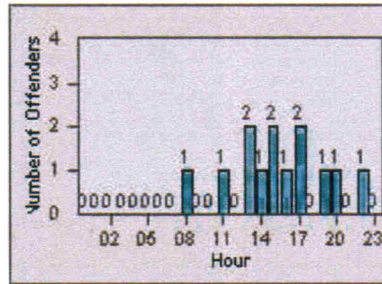

LANE 4

LANE TOTAL

Redflex Redlight Offender Statistics

CONTRACT: Menlo Park
 DATE FROM: 01-Jul-2012

LOCATION: MEN-ECRA-03 El Camino Real and Ravenswood Avenue
 DATE TO: 31-Jul-2012

LANE 1

LANE 2

LANE 3

Redflex Redlight Offender Statistics

CONTRACT: Menlo Park
 DATE FROM: 01-Jul-2012

LOCATION: MEN-ECRA-03 El Camino Real and Ravenswood Avenue
 DATE TO: 31-Jul-2012

LANE 4

LANE TOTAL

Redflex Redlight Offender Statistics