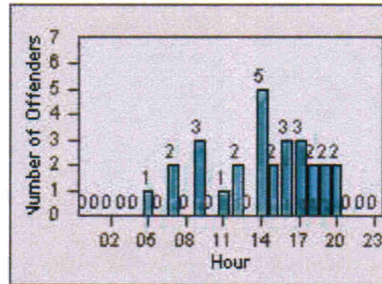

LANE 4

LANE TOTAL

Redflex Redlight Offender Statistics

CONTRACT: Menlo Park
 DATE FROM: 01-Jul-2012

LOCATION: MEN-ECRA-03 El Camino Real and Ravenswood Avenue
 DATE TO: 31-Jul-2012

LANE 1

LANE 2

LANE 3

Redflex Redlight Offender Statistics

CONTRACT: Menlo Park
 DATE FROM: 01-Jul-2012

LOCATION: MEN-ECRA-03 El Camino Real and Ravenswood Avenue
 DATE TO: 31-Jul-2012

LANE 4

LANE TOTAL

Redflex Redlight Offender Statistics