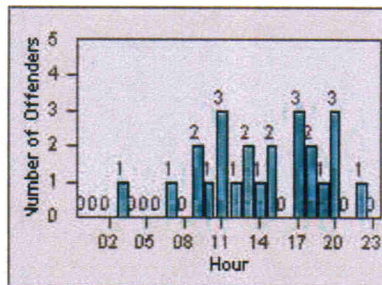

LANE 4

LANE TOTAL

Redflex Redlight Offender Statistics

CONTRACT: Menlo Park
 DATE FROM: 01-Jul-2012

LOCATION: MEN-ECRA-03 El Camino Real and Ravenswood Avenue
 DATE TO: 31-Jul-2012

LANE 1

LANE 2

LANE 3

Redflex Redlight Offender Statistics

CONTRACT: Menlo Park
 DATE FROM: 01-Jul-2012

LOCATION: MEN-ECRA-03 El Camino Real and Ravenswood Avenue
 DATE TO: 31-Jul-2012

LANE 4

LANE TOTAL

Redflex Redlight Offender Statistics