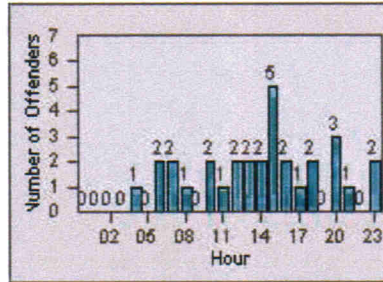

CONTRACT: Menlo Park
 DATE FROM: 01-Jul-2012

LOCATION: MEN-BAWI-01 Bayfront Expwy and Willow Rd
 DATE TO: 31-Jul-2012

LANE 4

LANE TOTAL

Redflex Redlight Offender Statistics

CONTRACT: Menlo Park
DATE FROM: 01-Jul-2012

LOCATION: MEN-ECRA-01 El Camino Real and Ravenswood Avenue
DATE TO: 31-Jul-2012

LANE 1

LANE 2

LANE 3

Redflex Redlight Offender Statistics

CONTRACT: Menlo Park
 DATE FROM: 01-Jul-2012

LOCATION: MEN-ECRA-01 El Camino Real and Ravenswood Avenue
 DATE TO: 31-Jul-2012

LANE 4

LANE TOTAL

Redflex Redlight Offender Statistics

CONTRACT: Menlo Park
 DATE FROM: 01-Jul-2012

LOCATION: MEN-ECRA-03 El Camino Real and Ravenswood Avenue
 DATE TO: 31-Jul-2012

LANE 1

LANE 2

LANE 3

Redflex Redlight Offender Statistics

CONTRACT: Menlo Park
 DATE FROM: 01-Jul-2012

LOCATION: MEN-ECRA-03 El Camino Real and Ravenswood Avenue
 DATE TO: 31-Jul-2012

LANE 4

LANE TOTAL

Redflex Redlight Offender Statistics