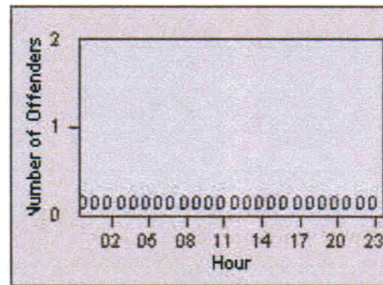

Redflex Redlight Offender Statistics

CONTRACT: Menlo Park
 DATE FROM: 01-Jul-2012

LOCATION: MEN-BAWI-01 Bayfront Expwy and Willow Rd
 DATE TO: 31-Jul-2012

LANE 1

LANE 2

LANE 3

Redflex Redlight Offender Statistics

CONTRACT: Menlo Park
 DATE FROM: 01-Jul-2012

LOCATION: MEN-BAWI-01 Bayfront Expwy and Willow Rd
 DATE TO: 31-Jul-2012

LANE 4

LANE TOTAL

Redflex Redlight Offender Statistics

CONTRACT: Menlo Park
DATE FROM: 01-Jul-2012