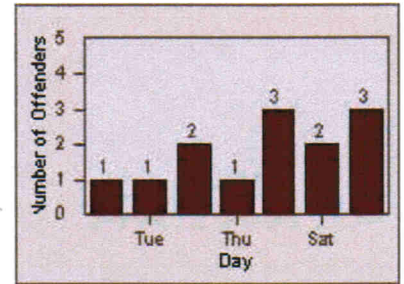

LOCATION: MEN-ECRA-01 El Camino Real and Ravenswood Avenue
DATE TO: 31-Jul-2012

LANE 1

LANE 2

LANE 3

Redflex Redlight Offender Statistics

CONTRACT: Menlo Park
 DATE FROM: 01-Jul-2012

LOCATION: MEN-ECRA-01 El Camino Real and Ravenswood Avenue
 DATE TO: 31-Jul-2012

LANE 4

LANE TOTAL

Redflex Redlight Offender Statistics

CONTRACT: Menlo Park
 DATE FROM: 01-Jul-2012

LOCATION: MEN-ECRA-03 El Camino Real and Ravenswood Avenue
 DATE TO: 31-Jul-2012

LANE 1

LANE 2

LANE 3

Redflex Redlight Offender Statistics

CONTRACT: Menlo Park
 DATE FROM: 01-Jul-2012

LOCATION: MEN-ECRA-03 El Camino Real and Ravenswood Avenue
 DATE TO: 31-Jul-2012

LANE 4

LANE TOTAL

Redflex Redlight Offender Statistics