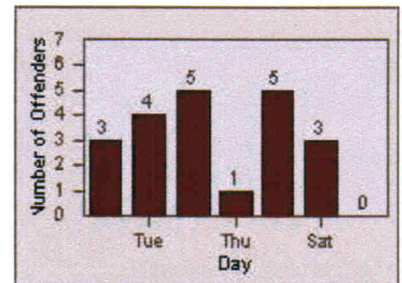

CONTRACT: Menlo Park
 DATE FROM: 01-Jul-2012

LOCATION: MEN-BAWI-01 Bayfront Expwy and Willow Rd
 DATE TO: 31-Jul-2012

LANE 4

LANE TOTAL

Redflex Redlight Offender Statistics

CONTRACT: Menlo Park
DATE FROM: 01-Jul-2012

LOCATION: MEN-ECRA-01 El Camino Real and Ravenswood Avenue
DATE TO: 31-Jul-2012

LANE 1

LANE 2

LANE 3

Redflex Redlight Offender Statistics

CONTRACT: Menlo Park
 DATE FROM: 01-Jul-2012

LOCATION: MEN-ECRA-01 El Camino Real and Ravenswood Avenue
 DATE TO: 31-Jul-2012

LANE 4

LANE TOTAL

Redflex Redlight Offender Statistics

CONTRACT: Menlo Park
 DATE FROM: 01-Jul-2012

LOCATION: MEN-ECRA-03 El Camino Real and Ravenswood Avenue
 DATE TO: 31-Jul-2012

LANE 1

LANE 2

LANE 3