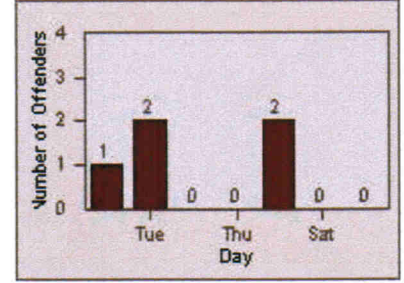

Redflex Redlight Offender Statistics

CONTRACT: Menlo Park
 DATE FROM: 01-Jul-2012

LOCATION: MEN-ECRA-03 El Camino Real and Ravenswood Avenue
 DATE TO: 31-Jul-2012

LANE 4

LANE TOTAL

Redflex Redlight Offender Statistics

CONTRACT: Menlo Park
DATE FROM: 01-Jul-2012

LOCATION: MEN-ECVA-01 El Camino Real and Glenwood Avenue
DATE TO: 31-Jul-2012

LANE 1

LANE 2

LANE 3

Redflex Redlight Offender Statistics

CONTRACT: Menlo Park
 DATE FROM: 01-Jul-2012