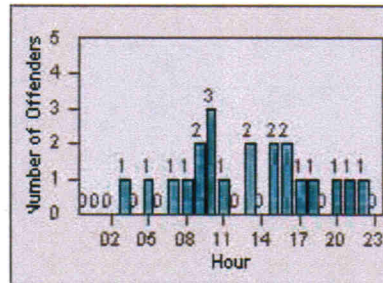

LOCATION: MEN-ECRA-01 El Camino Real and Ravenswood Avenue
DATE TO: 31-Jul-2012

LANE 1

LANE 2

LANE 3

Redflex Redlight Offender Statistics

CONTRACT: Menlo Park
 DATE FROM: 01-Jul-2012

LOCATION: MEN-ECRA-01 El Camino Real and Ravenswood Avenue
 DATE TO: 31-Jul-2012

LANE 4

LANE TOTAL

Redflex Redlight Offender Statistics

CONTRACT: Menlo Park
 DATE FROM: 01-Jul-2012

LOCATION: MEN-ECRA-03 El Camino Real and Ravenswood Avenue
 DATE TO: 31-Jul-2012

LANE 1

LANE 2

LANE 3

Redflex Redlight Offender Statistics

CONTRACT: Menlo Park
 DATE FROM: 01-Jul-2012

LOCATION: MEN-ECRA-03 El Camino Real and Ravenswood Avenue
 DATE TO: 31-Jul-2012

LANE 4

LANE TOTAL

Redflex Redlight Offender Statistics