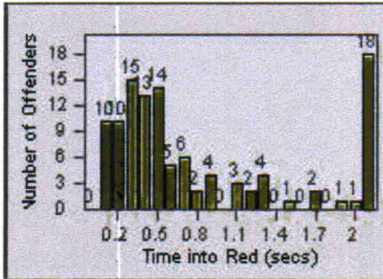

LOCATION: MEN-ECRA-01 El Camino Real and Ravenswood Avenue
DATE TO: 31-Jul-2012

LANE 1

LANE 2

LANE 3

Redflex Redlight Offender Statistics

CONTRACT: Menlo Park
 DATE FROM: 01-Jul-2012

LOCATION: MEN-ECRA-01 El Camino Real and Ravenswood Avenue
 DATE TO: 31-Jul-2012

LANE 4

LANE TOTAL

Redflex Redlight Offender Statistics

CONTRACT: Menlo Park
 DATE FROM: 01-Jul-2012

LOCATION: MEN-ECRA-03 El Camino Real and Ravenswood Avenue
 DATE TO: 31-Jul-2012

LANE 1

LANE 2

LANE 3