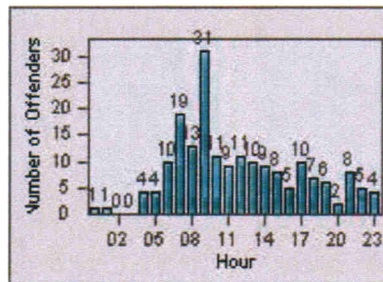

Redflex Redlight Offender Statistics

CONTRACT: Menlo Park
 DATE FROM: 01-Jul-2012

LOCATION: MEN-BAWI-01 Bayfront Expwy and Willow Rd
 DATE TO: 31-Jul-2012

LANE 1

LANE 2

LANE 3

Redflex Redlight Offender Statistics

CONTRACT: Menlo Park
 DATE FROM: 01-Jul-2012

LOCATION: MEN-BAWI-01 Bayfront Expwy and Willow Rd
 DATE TO: 31-Jul-2012

LANE 4

LANE TOTAL

Redflex Redlight Offender Statistics

CONTRACT: Menlo Park
DATE FROM: 01-Jul-2012

LOCATION: MEN-ECRA-01 El Camino Real and Ravenswood Avenue
DATE TO: 31-Jul-2012

LANE 1

LANE 2

LANE 3

Redflex Redlight Offender Statistics

CONTRACT: Menlo Park
 DATE FROM: 01-Jul-2012

LOCATION: MEN-ECRA-01 El Camino Real and Ravenswood Avenue
 DATE TO: 31-Jul-2012