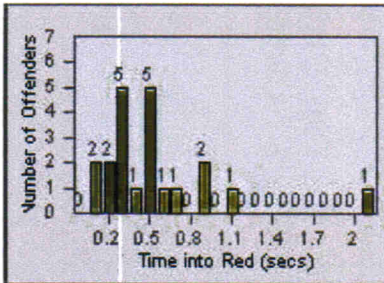

LOCATION: MEN-ECRA-01 El Camino Real and Ravenswood Avenue
DATE TO: 31-Jul-2012

LANE 1

LANE 2

LANE 3

Redflex Redlight Offender Statistics

CONTRACT: Menlo Park
 DATE FROM: 01-Jul-2012

LOCATION: MEN-ECRA-01 El Camino Real and Ravenswood Avenue
 DATE TO: 31-Jul-2012

LANE 4

LANE TOTAL

Redflex Redlight Offender Statistics

CONTRACT: Menlo Park
 DATE FROM: 01-Jul-2012

LOCATION: MEN-ECRA-03 El Camino Real and Ravenswood Avenue
 DATE TO: 31-Jul-2012

LANE 1

LANE 2

LANE 3