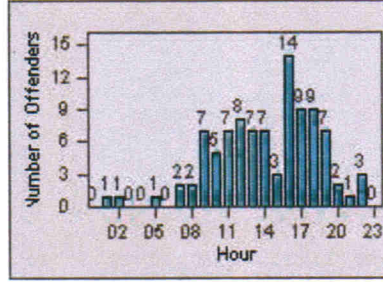

Redflex Redlight Offender Statistics

CONTRACT: Menlo Park
DATE FROM: 01-Jul-2012

LOCATION: MEN-ECVA-01 El Camino Real and Glenwood Avenue
DATE TO: 31-Jul-2012

LANE 4