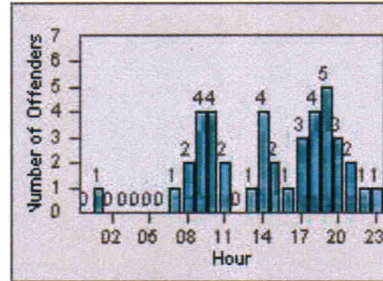

Redflex Redlight Offender Statistics

CONTRACT: Menlo Park
 DATE FROM: 01-Jul-2012

LOCATION: MEN-BAWI-01 Bayfront Expwy and Willow Rd
 DATE TO: 31-Jul-2012

LANE 1

LANE 2

LANE 3

Redflex Redlight Offender Statistics

CONTRACT: Menlo Park
 DATE FROM: 01-Jul-2012

LOCATION: MEN-BAWI-01 Bayfront Expwy and Willow Rd
 DATE TO: 31-Jul-2012

LANE 4

LANE TOTAL

Redflex Redlight Offender Statistics

CONTRACT: Menlo Park
DATE FROM: 01-Jul-2012

LOCATION: MEN-ECRA-01 El Camino Real and Ravenswood Avenue
DATE TO: 31-Jul-2012

LANE 1

LANE 2

LANE 3

Redflex Redlight Offender Statistics

CONTRACT: Menlo Park
 DATE FROM: 01-Jul-2012

LOCATION: MEN-ECRA-01 El Camino Real and Ravenswood Avenue
 DATE TO: 31-Jul-2012