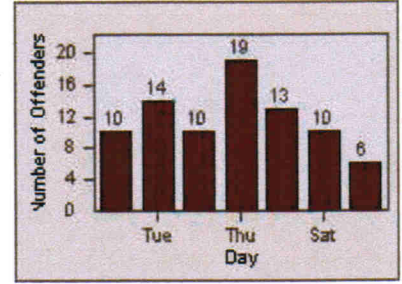

Redflex Redlight Offender Statistics

CONTRACT: Menlo Park
 DATE FROM: 01-Jul-2012

LOCATION: MEN-BAWI-01 Bayfront Expwy and Willow Rd
 DATE TO: 31-Jul-2012

LANE 1

LANE 2

LANE 3

Redflex Redlight Offender Statistics

CONTRACT: Menlo Park
 DATE FROM: 01-Jul-2012

LOCATION: MEN-BAWI-01 Bayfront Expwy and Willow Rd
 DATE TO: 31-Jul-2012

LANE 4

LANE TOTAL

Redflex Redlight Offender Statistics

CONTRACT: Menlo Park
DATE FROM: 01-Jul-2012

LOCATION: MEN-ECRA-01 El Camino Real and Ravenswood Avenue
DATE TO: 31-Jul-2012

LANE 1

LANE 2

LANE 3

Redflex Redlight Offender Statistics

CONTRACT: Menlo Park
 DATE FROM: 01-Jul-2012

LOCATION: MEN-ECRA-01 El Camino Real and Ravenswood Avenue
 DATE TO: 31-Jul-2012