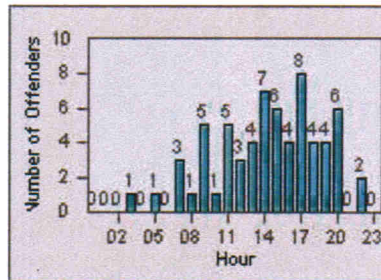

Redflex Redlight Offender Statistics

CONTRACT: Menlo Park
 DATE FROM: 01-Jul-2012

LOCATION: MEN-ECRA-03 El Camino Real and Ravenswood Avenue
 DATE TO: 31-Jul-2012

LANE 4

LANE TOTAL

Redflex Redlight Offender Statistics

CONTRACT: Menlo Park
DATE FROM: 01-Jul-2012

LOCATION: MEN-ECVA-01 El Camino Real and Glenwood Avenue
DATE TO: 31-Jul-2012

LANE 1

LANE 2

LANE 3

Redflex Redlight Offender Statistics

CONTRACT: Menlo Park
 DATE FROM: 01-Jul-2012