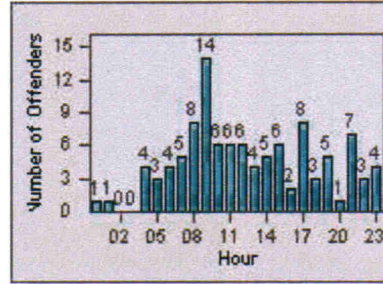

Redflex Redlight Offender Statistics

CONTRACT: Menlo Park
 DATE FROM: 01-Jul-2012

LOCATION: MEN-BAWI-01 Bayfront Expwy and Willow Rd
 DATE TO: 31-Jul-2012

LANE 1

LANE 2

LANE 3

Redflex Redlight Offender Statistics

CONTRACT: Menlo Park
 DATE FROM: 01-Jul-2012

LOCATION: MEN-BAWI-01 Bayfront Expwy and Willow Rd
 DATE TO: 31-Jul-2012

LANE 4

LANE TOTAL

Redflex Redlight Offender Statistics

CONTRACT: Menlo Park
DATE FROM: 01-Jul-2012