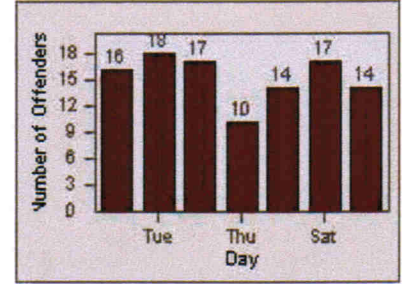

Redflex Redlight Offender Statistics

CONTRACT: Menlo Park
 DATE FROM: 01-Jul-2012

LOCATION: MEN-BAWI-01 Bayfront Expwy and Willow Rd
 DATE TO: 31-Jul-2012

LANE 1

LANE 2

LANE 3

Redflex Redlight Offender Statistics

CONTRACT: Menlo Park
 DATE FROM: 01-Jul-2012

LOCATION: MEN-BAWI-01 Bayfront Expwy and Willow Rd
 DATE TO: 31-Jul-2012

LANE 4

LANE TOTAL

Redflex Redlight Offender Statistics

CONTRACT: Menlo Park
DATE FROM: 01-Jul-2012

LOCATION: MEN-ECRA-01 El Camino Real and Ravenswood Avenue
DATE TO: 31-Jul-2012

LANE 1

LANE 2

LANE 3

Redflex Redlight Offender Statistics

CONTRACT: Menlo Park
 DATE FROM: 01-Jul-2012

LOCATION: MEN-ECRA-01 El Camino Real and Ravenswood Avenue
 DATE TO: 31-Jul-2012