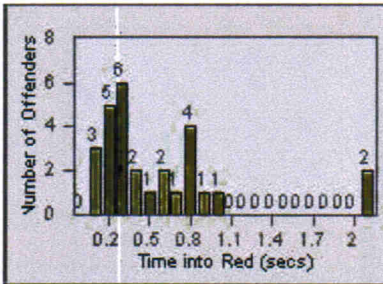

LANE 4

LANE TOTAL

Redflex Redlight Offender Statistics

CONTRACT: Menlo Park
 DATE FROM: 01-Jul-2012

LOCATION: MEN-ECRA-03 El Camino Real and Ravenswood Avenue
 DATE TO: 31-Jul-2012

LANE 1

LANE 2

LANE 3

Redflex Redlight Offender Statistics

CONTRACT: Menlo Park
 DATE FROM: 01-Jul-2012

LOCATION: MEN-ECRA-03 El Camino Real and Ravenswood Avenue
 DATE TO: 31-Jul-2012

LANE 4

LANE TOTAL

Redflex Redlight Offender Statistics