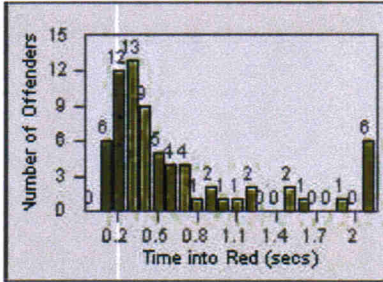

LANE 4

LANE TOTAL

Redflex Redlight Offender Statistics

CONTRACT: Menlo Park
 DATE FROM: 01-Jul-2012

LOCATION: MEN-ECRA-03 El Camino Real and Ravenswood Avenue
 DATE TO: 31-Jul-2012

LANE 1

LANE 2

LANE 3

Redflex Redlight Offender Statistics

CONTRACT: Menlo Park
 DATE FROM: 01-Jul-2012

LOCATION: MEN-ECRA-03 El Camino Real and Ravenswood Avenue
 DATE TO: 31-Jul-2012

LANE 4

LANE TOTAL

Redflex Redlight Offender Statistics

CONTRACT: Menlo Park
DATE FROM: 01-Jul-2012

LOCATION: MEN-ECVA-01 El Camino Real and Glenwood Avenue
DATE TO: 31-Jul-2012

LANE 1

LANE 2

LANE 3

Redflex Redlight Offender Statistics

CONTRACT: Menlo Park
 DATE FROM: 01-Jul-2012