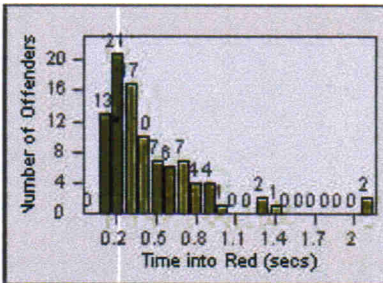

Redflex Redlight Offender Statistics

CONTRACT: Menlo Park
 DATE FROM: 01-Jul-2012

LOCATION: MEN-ECRA-03 El Camino Real and Ravenswood Avenue
 DATE TO: 31-Jul-2012

LANE 4

LANE TOTAL

Redflex Redlight Offender Statistics

CONTRACT: Menlo Park
DATE FROM: 01-Jul-2012

LOCATION: MEN-ECVA-01 El Camino Real and Glenwood Avenue
DATE TO: 31-Jul-2012

LANE 1

LANE 2

LANE 3

Redflex Redlight Offender Statistics

CONTRACT: Menlo Park
 DATE FROM: 01-Jul-2012