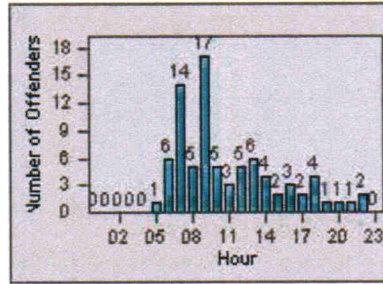

Redflex Redlight Offender Statistics

CONTRACT: Menlo Park
 DATE FROM: 01-Jul-2012

LOCATION: MEN-BAWI-01 Bayfront Expwy and Willow Rd
 DATE TO: 31-Jul-2012

LANE 1

LANE 2

LANE 3

Redflex Redlight Offender Statistics

CONTRACT: Menlo Park
 DATE FROM: 01-Jul-2012

LOCATION: MEN-BAWI-01 Bayfront Expwy and Willow Rd
 DATE TO: 31-Jul-2012

LANE 4

LANE TOTAL

Redflex Redlight Offender Statistics

CONTRACT: Menlo Park
DATE FROM: 01-Jul-2012

LOCATION: MEN-ECRA-01 El Camino Real and Ravenswood Avenue
DATE TO: 31-Jul-2012

LANE 1

LANE 2

LANE 3

Redflex Redlight Offender Statistics

CONTRACT: Menlo Park
 DATE FROM: 01-Jul-2012

LOCATION: MEN-ECRA-01 El Camino Real and Ravenswood Avenue
 DATE TO: 31-Jul-2012