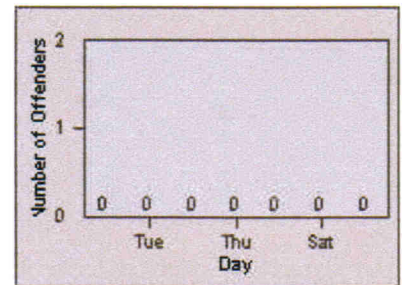

Redflex Redlight Offender Statistics

CONTRACT: Menlo Park
 DATE FROM: 01-Jul-2012

LOCATION: MEN-BAWI-01 Bayfront Expwy and Willow Rd
 DATE TO: 31-Jul-2012

LANE 1

LANE 2

LANE 3

Redflex Redlight Offender Statistics

CONTRACT: Menlo Park
 DATE FROM: 01-Jul-2012

LOCATION: MEN-BAWI-01 Bayfront Expwy and Willow Rd
 DATE TO: 31-Jul-2012

LANE 4

LANE TOTAL

Redflex Redlight Offender Statistics

CONTRACT: Menlo Park
DATE FROM: 01-Jul-2012