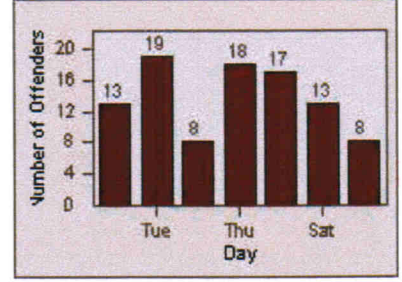

Redflex Redlight Offender Statistics

CONTRACT: Menlo Park
DATE FROM: 01-Jul-2012

LOCATION: MEN-ECVA-01 El Camino Real and Glenwood Avenue
DATE TO: 31-Jul-2012

LANE 4