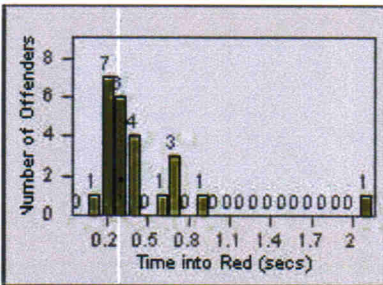

LOCATION: MEN-ECRA-01 El Camino Real and Ravenswood Avenue
DATE TO: 31-Jul-2012

LANE 1

LANE 2

LANE 3

Redflex Redlight Offender Statistics

CONTRACT: Menlo Park
 DATE FROM: 01-Jul-2012

LOCATION: MEN-ECRA-01 El Camino Real and Ravenswood Avenue
 DATE TO: 31-Jul-2012

LANE 4

LANE TOTAL

Redflex Redlight Offender Statistics

CONTRACT: Menlo Park
 DATE FROM: 01-Jul-2012

LOCATION: MEN-ECRA-03 El Camino Real and Ravenswood Avenue
 DATE TO: 31-Jul-2012

LANE 1

LANE 2

LANE 3

Redflex Redlight Offender Statistics

CONTRACT: Menlo Park
 DATE FROM: 01-Jul-2012

LOCATION: MEN-ECRA-03 El Camino Real and Ravenswood Avenue
 DATE TO: 31-Jul-2012

LANE 4

LANE TOTAL

Redflex Redlight Offender Statistics