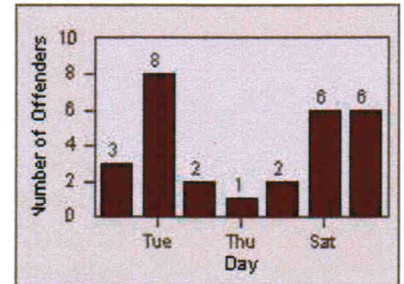

LOCATION: MEN-ECRA-01 El Camino Real and Ravenswood Avenue
DATE TO: 31-Jul-2012

LANE 1

LANE 2

LANE 3

Redflex Redlight Offender Statistics

CONTRACT: Menlo Park
 DATE FROM: 01-Jul-2012

LOCATION: MEN-ECRA-01 El Camino Real and Ravenswood Avenue
 DATE TO: 31-Jul-2012

LANE 4

LANE TOTAL

Redflex Redlight Offender Statistics

CONTRACT: Menlo Park
 DATE FROM: 01-Jul-2012

LOCATION: MEN-ECRA-03 El Camino Real and Ravenswood Avenue
 DATE TO: 31-Jul-2012

LANE 1

LANE 2

LANE 3

Redflex Redlight Offender Statistics

CONTRACT: Menlo Park
 DATE FROM: 01-Jul-2012

LOCATION: MEN-ECRA-03 El Camino Real and Ravenswood Avenue
 DATE TO: 31-Jul-2012

LANE 4

LANE TOTAL

Redflex Redlight Offender Statistics