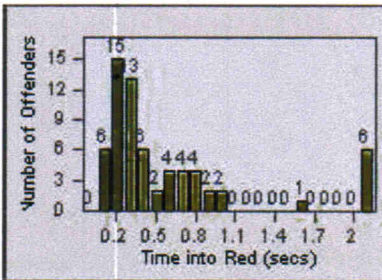

LANE 4

LANE TOTAL

Redflex Redlight Offender Statistics

CONTRACT: Menlo Park
 DATE FROM: 01-Jul-2012

LOCATION: MEN-ECRA-03 El Camino Real and Ravenswood Avenue
 DATE TO: 31-Jul-2012

LANE 1

LANE 2

LANE 3

Redflex Redlight Offender Statistics

CONTRACT: Menlo Park
 DATE FROM: 01-Jul-2012

LOCATION: MEN-ECRA-03 El Camino Real and Ravenswood Avenue
 DATE TO: 31-Jul-2012

LANE 4

LANE TOTAL

Redflex Redlight Offender Statistics

CONTRACT: Menlo Park
DATE FROM: 01-Jul-2012

LOCATION: MEN-ECVA-01 El Camino Real and Glenwood Avenue
DATE TO: 31-Jul-2012

LANE 1

LANE 2

LANE 3

Redflex Redlight Offender Statistics

CONTRACT: Menlo Park
 DATE FROM: 01-Jul-2012