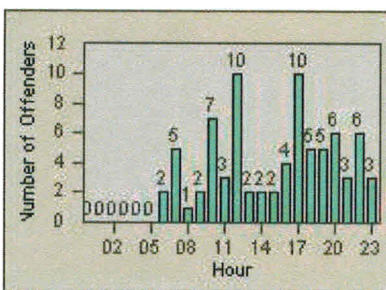

## LANE TOTAL

# Redflex Redlight Offender Statistics

CONTRACT: Menlo Park  
 DATE FROM: 01-Jul-2011

LOCATION: MEN-ECVA-01 El Camino Real and Glenwood Avenue  
 DATE TO: 31-Jul-2011

LANE 1

LANE 2

LANE 3

# Redflex Redlight Offender Statistics

CONTRACT: Menlo Park  
 DATE FROM: 01-Jul-2011

LOCATION: MEN-ECVA-01 El Camino Real and Glenwood Avenue  
 DATE TO: 31-Jul-2011