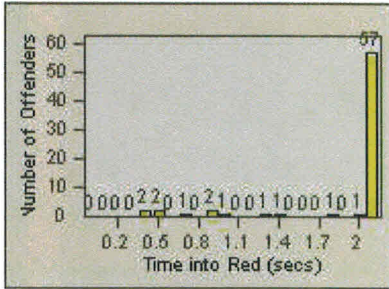

Redflex Redlight Offender Statistics

CONTRACT: Menlo Park
DATE FROM: 01-Jul-2011

LOCATION: MEN-ECVA-01 El Camino Real and Glenwood Avenue
DATE TO: 31-Jul-2011

LANE 4