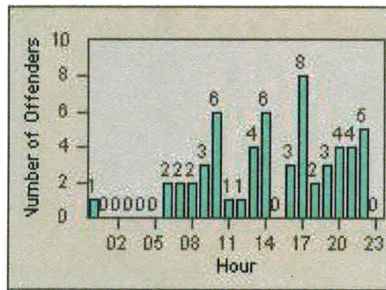

# Redflex Redlight Offender Statistics

CONTRACT: Menlo Park  
 DATE FROM: 01-Jul-2011

LOCATION: MEN-ECRA-03 El Camino Real and Ravenswood Avenue  
 DATE TO: 31-Jul-2011

LANE 1

LANE 2

LANE 3

# Redflex Redlight Offender Statistics

CONTRACT: Menlo Park  
 DATE FROM: 01-Jul-2011

LOCATION: MEN-ECRA-03 El Camino Real and Ravenswood Avenue  
 DATE TO: 31-Jul-2011