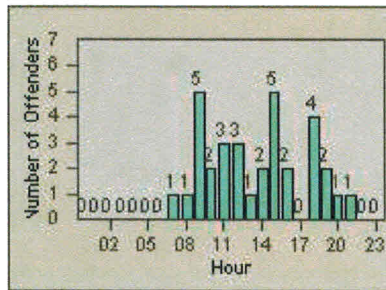

## LANE TOTAL

# Redflex Redlight Offender Statistics

CONTRACT: Menlo Park  
 DATE FROM: 01-Jul-2011

LOCATION: MEN-ECRA-03 El Camino Real and Ravenswood Avenue  
 DATE TO: 31-Jul-2011

LANE 1

LANE 2

LANE 3