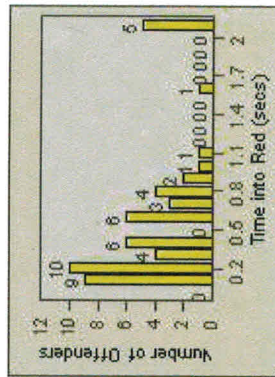

# Redflex Redlight Offender Statistics

**CONTRACT:** Menlo Park    **LOCATION:** MEN-BAWI-01 Bayfront Expwy and Willow Rd  
**DATE FROM:** 01-Jul-2011    **DATE TO:** 31-Jul-2011

LANE 1

LANE 2

LANE 3