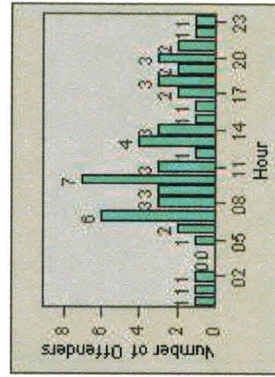

# Redflex Redlight Offender Statistics

**CONTRACT:** Menlo Park    **LOCATION:** MEN-BAWI-01 Bayfront Expwy and Willow Rd  
**DATE FROM:** 01-Jul-2011    **DATE TO:** 31-Jul-2011

LANE 1

LANE 2

LANE 3