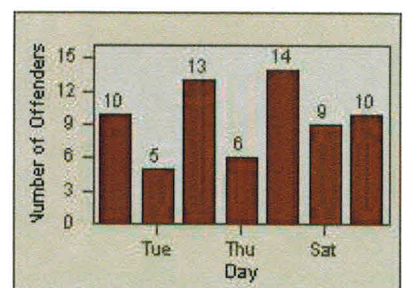

# Redflex Redlight Offender Statistics

CONTRACT: Menlo Park  
 DATE FROM: 01-Jul-2011

LOCATION: MEN-ECRA-01 El Camino Real and Ravenswood Avenue  
 DATE TO: 31-Jul-2011

LANE 1

LANE 2

LANE 3

# Redflex Redlight Offender Statistics

CONTRACT: Menlo Park  
 DATE FROM: 01-Jul-2011

LOCATION: MEN-ECRA-01 El Camino Real and Ravenswood Avenue  
 DATE TO: 31-Jul-2011