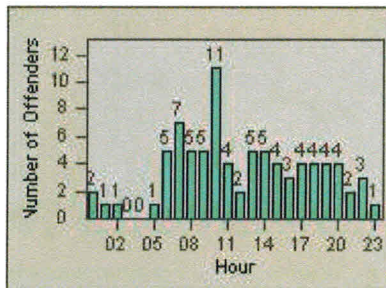

Redflex Redlight Offender Statistics

CONTRACT: Menlo Park
DATE FROM: 01-Jul-2011

LOCATION: MEN-BAWI-01 Bayfront Expwy and Willow Rd
DATE TO: 31-Jul-2011

LANE 4

LANE TOTAL