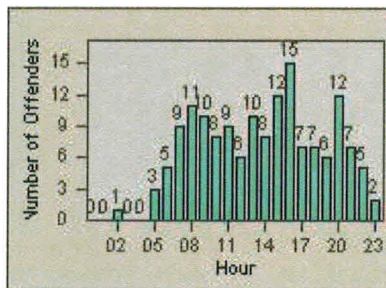

Redflex Redlight Offender Statistics

CONTRACT: Menlo Park
DATE FROM: 01-Jul-2011

LOCATION: MEN-ECRA-01 El Camino Real and Ravenswood Avenue
DATE TO: 31-Jul-2011

LANE 4

LANE TOTAL