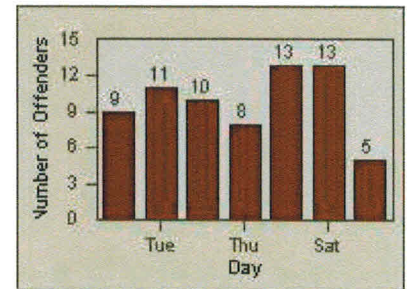

Redflex Redlight Offender Statistics

CONTRACT: Menlo Park
DATE FROM: 01-Jul-2011

LOCATION: MEN-ECVA-01 El Camino Real and Glenwood Avenue
DATE TO: 31-Jul-2011

LANE 4