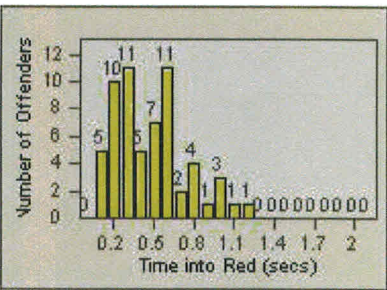

# Redflex Redlight Offender Statistics

CONTRACT: Menlo Park  
 DATE FROM: 01-Jul-2011

LOCATION: MEN-ECRA-03 El Camino Real and Ravenswood Avenue  
 DATE TO: 31-Jul-2011

LANE 1

LANE 2

LANE 3