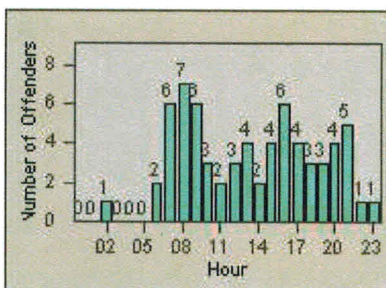

# Redflex Redlight Offender Statistics

CONTRACT: Menlo Park  
 DATE FROM: 01-Jul-2011

LOCATION: MEN-ECRA-01 El Camino Real and Ravenswood Avenue  
 DATE TO: 31-Jul-2011

LANE 1

LANE 2

LANE 3

# Redflex Redlight Offender Statistics

CONTRACT: Menlo Park  
 DATE FROM: 01-Jul-2011

LOCATION: MEN-ECRA-01 El Camino Real and Ravenswood Avenue  
 DATE TO: 31-Jul-2011