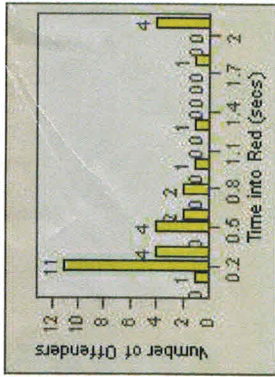

# Redflex Redlight Offender Statistics

**CONTRACT:** Menlo Park    **LOCATION:** MEN-BAWI-01 Bayfront Expwy and Willow Rd  
**DATE FROM:** 01-Jul-2011    **DATE TO:** 31-Jul-2011

LANE 1

LANE 2

LANE 3