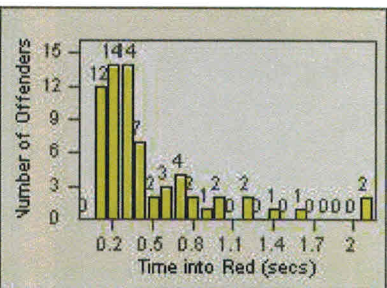

# Redflex Redlight Offender Statistics

CONTRACT: Menlo Park  
 DATE FROM: 01-Jul-2011

LOCATION: MEN-ECRA-01 El Camino Real and Ravenswood Avenue  
 DATE TO: 31-Jul-2011

LANE 1

LANE 2

LANE 3

# Redflex Redlight Offender Statistics

CONTRACT: Menlo Park  
 DATE FROM: 01-Jul-2011

LOCATION: MEN-ECRA-01 El Camino Real and Ravenswood Avenue  
 DATE TO: 31-Jul-2011