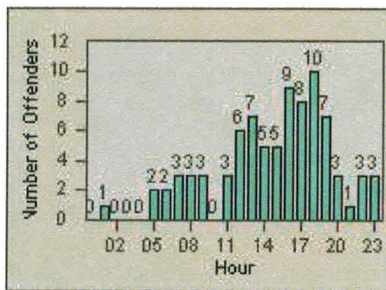

## LANE TOTAL

# Redflex Redlight Offender Statistics

CONTRACT: Menlo Park  
 DATE FROM: 01-Jul-2011

LOCATION: MEN-ECVA-01 El Camino Real and Glenwood Avenue  
 DATE TO: 31-Jul-2011

LANE 1

LANE 2

LANE 3

# Redflex Redlight Offender Statistics

CONTRACT: Menlo Park  
 DATE FROM: 01-Jul-2011

LOCATION: MEN-ECVA-01 El Camino Real and Glenwood Avenue  
 DATE TO: 31-Jul-2011