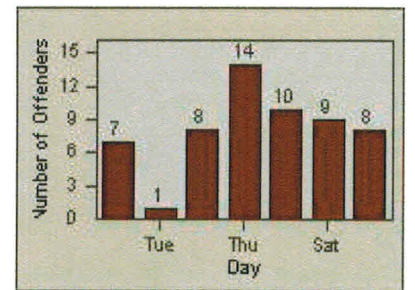

## LANE TOTAL

# Redflex Redlight Offender Statistics

CONTRACT: Menlo Park  
 DATE FROM: 01-Jul-2011

LOCATION: MEN-ECRA-03 El Camino Real and Ravenswood Avenue  
 DATE TO: 31-Jul-2011

LANE 1

LANE 2

LANE 3

# Redflex Redlight Offender Statistics

CONTRACT: Menlo Park  
 DATE FROM: 01-Jul-2011

LOCATION: MEN-ECRA-03 El Camino Real and Ravenswood Avenue  
 DATE TO: 31-Jul-2011