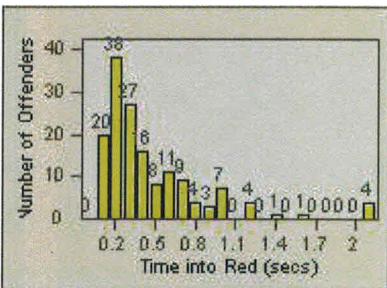

Redflex Redlight Offender Statistics

CONTRACT: Menlo Park
DATE FROM: 01-Jul-2011

LOCATION: MEN-ECRA-01 El Camino Real and Ravenswood Avenue
DATE TO: 31-Jul-2011

LANE 4

LANE TOTAL