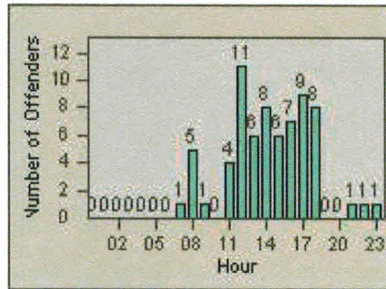

Redflex Redlight Offender Statistics

CONTRACT: Menlo Park
DATE FROM: 01-Jul-2011

LOCATION: MEN-ECVA-01 El Camino Real and Glenwood Avenue
DATE TO: 31-Jul-2011

LANE 4