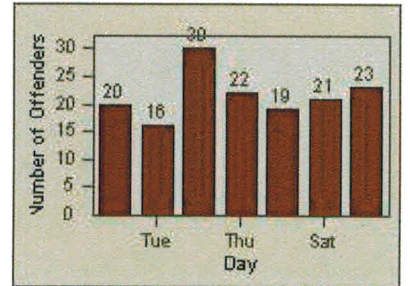

Redflex Redlight Offender Statistics

CONTRACT: Menlo Park
DATE FROM: 01-Jul-2011

LOCATION: MEN-ECRA-03 El Camino Real and Ravenswood Avenue
DATE TO: 31-Jul-2011

LANE 4

LANE TOTAL