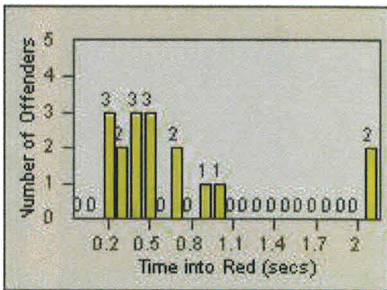

## LANE TOTAL

# Redflex Redlight Offender Statistics

CONTRACT: Menlo Park  
 DATE FROM: 01-Jul-2011

LOCATION: MEN-ECVA-01 El Camino Real and Glenwood Avenue  
 DATE TO: 31-Jul-2011

LANE 1

LANE 2

LANE 3