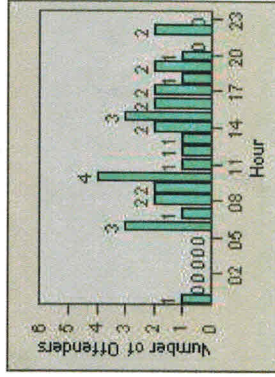

# Redflex Redlight Offender Statistics

**CONTRACT:** Menlo Park    **LOCATION:** MEN-BAWI-01 Bayfront Expwy and Willow Rd  
**DATE FROM:** 01-Jul-2011    **DATE TO:** 31-Jul-2011

LANE 1

LANE 2

LANE 3