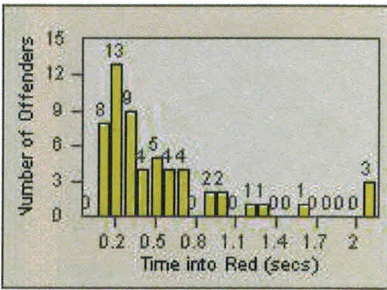

# Redflex Redlight Offender Statistics

CONTRACT: Menlo Park  
 DATE FROM: 01-Jul-2011

LOCATION: MEN-ECRA-03 El Camino Real and Ravenswood Avenue  
 DATE TO: 31-Jul-2011

LANE 1

LANE 2

LANE 3

# Redflex Redlight Offender Statistics

CONTRACT: Menlo Park  
 DATE FROM: 01-Jul-2011

LOCATION: MEN-ECRA-03 El Camino Real and Ravenswood Avenue  
 DATE TO: 31-Jul-2011