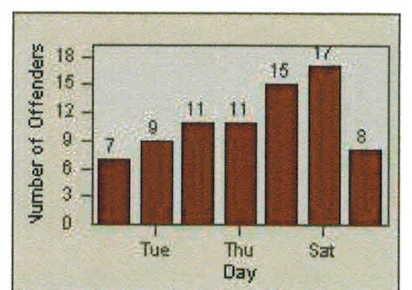

## LANE TOTAL

# Redflex Redlight Offender Statistics

CONTRACT: Menlo Park  
 DATE FROM: 01-Jul-2011

LOCATION: MEN-ECVA-01 El Camino Real and Glenwood Avenue  
 DATE TO: 31-Jul-2011

LANE 1

LANE 2

LANE 3

# Redflex Redlight Offender Statistics

CONTRACT: Menlo Park  
 DATE FROM: 01-Jul-2011

LOCATION: MEN-ECVA-01 El Camino Real and Glenwood Avenue  
 DATE TO: 31-Jul-2011