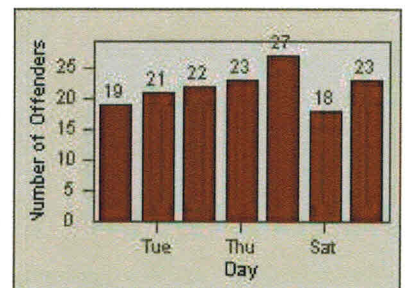

Redflex Redlight Offender Statistics

CONTRACT: Menlo Park
DATE FROM: 01-Jul-2011

LOCATION: MEN-ECRA-01 El Camino Real and Ravenswood Avenue
DATE TO: 31-Jul-2011

LANE 4

LANE TOTAL