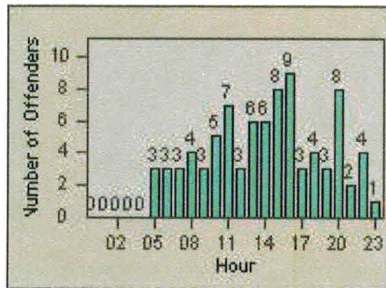

# Redflex Redlight Offender Statistics

CONTRACT: Menlo Park  
 DATE FROM: 01-Jul-2011

LOCATION: MEN-ECRA-01 El Camino Real and Ravenswood Avenue  
 DATE TO: 31-Jul-2011

LANE 1

LANE 2

LANE 3

# Redflex Redlight Offender Statistics

CONTRACT: Menlo Park  
 DATE FROM: 01-Jul-2011

LOCATION: MEN-ECRA-01 El Camino Real and Ravenswood Avenue  
 DATE TO: 31-Jul-2011