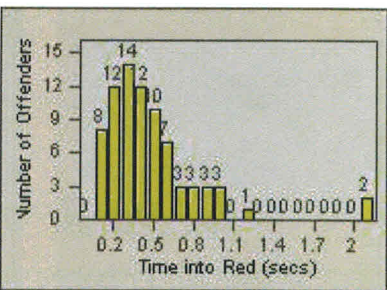

## LANE TOTAL

# Redflex Redlight Offender Statistics

CONTRACT: Menlo Park  
 DATE FROM: 01-Jul-2011

LOCATION: MEN-ECVA-01 El Camino Real and Glenwood Avenue  
 DATE TO: 31-Jul-2011

LANE 1

LANE 2

LANE 3

# Redflex Redlight Offender Statistics

CONTRACT: Menlo Park  
 DATE FROM: 01-Jul-2011

LOCATION: MEN-ECVA-01 El Camino Real and Glenwood Avenue  
 DATE TO: 31-Jul-2011