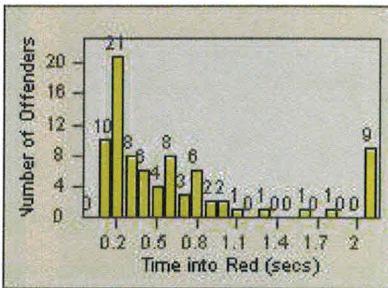

Redflex Redlight Offender Statistics

CONTRACT: Menlo Park
DATE FROM: 01-Jul-2011

LOCATION: MEN-BAWI-01 Bayfront Expwy and Willow Rd
DATE TO: 31-Jul-2011

LANE 4

LANE TOTAL