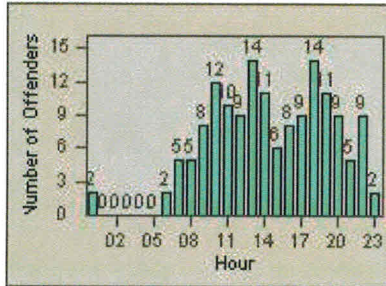

Redflex Redlight Offender Statistics

CONTRACT: Menlo Park
DATE FROM: 01-Jul-2011

LOCATION: MEN-ECRA-03 El Camino Real and Ravenswood Avenue
DATE TO: 31-Jul-2011

LANE 4

LANE TOTAL