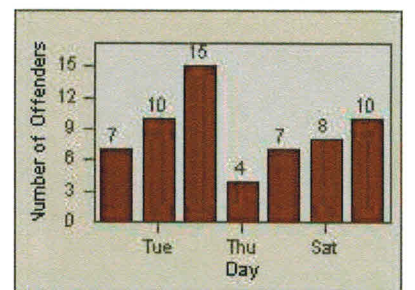

## LANE TOTAL

# Redflex Redlight Offender Statistics

CONTRACT: Menlo Park  
 DATE FROM: 01-Jul-2011

LOCATION: MEN-ECRA-03 El Camino Real and Ravenswood Avenue  
 DATE TO: 31-Jul-2011

LANE 1

LANE 2

LANE 3