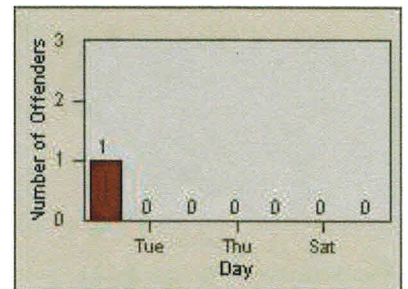

Redflex Redlight Offender Statistics

CONTRACT: Menlo Park
DATE FROM: 01-Jul-2011

LOCATION: MEN-ECRA-01 El Camino Real and Ravenswood Avenue
DATE TO: 31-Jul-2011

LANE 4