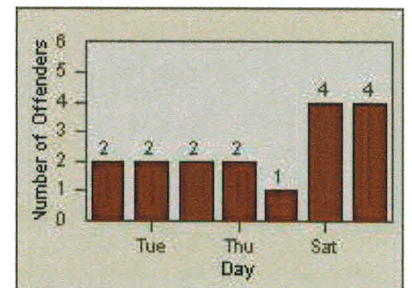

## LANE TOTAL

# Redflex Redlight Offender Statistics

CONTRACT: Menlo Park  
 DATE FROM: 01-Jul-2011

LOCATION: MEN-ECVA-01 El Camino Real and Glenwood Avenue  
 DATE TO: 31-Jul-2011

LANE 1

LANE 2

LANE 3