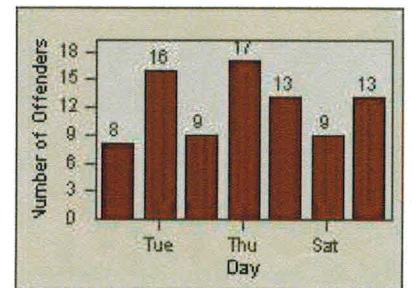

# Redflex Redlight Offender Statistics

CONTRACT: Menlo Park  
 DATE FROM: 01-Jul-2011

LOCATION: MEN-ECRA-01 El Camino Real and Ravenswood Avenue  
 DATE TO: 31-Jul-2011

LANE 1

LANE 2

LANE 3

# Redflex Redlight Offender Statistics

CONTRACT: Menlo Park  
 DATE FROM: 01-Jul-2011

LOCATION: MEN-ECRA-01 El Camino Real and Ravenswood Avenue  
 DATE TO: 31-Jul-2011