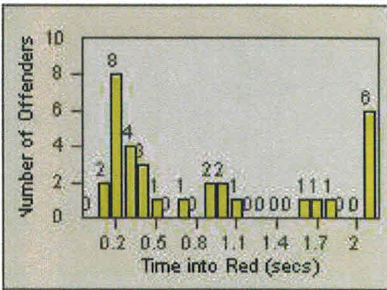

## LANE TOTAL

# Redflex Redlight Offender Statistics

CONTRACT: Menlo Park  
 DATE FROM: 01-Jul-2011

LOCATION: MEN-ECRA-03 El Camino Real and Ravenswood Avenue  
 DATE TO: 31-Jul-2011

LANE 1

LANE 2

LANE 3