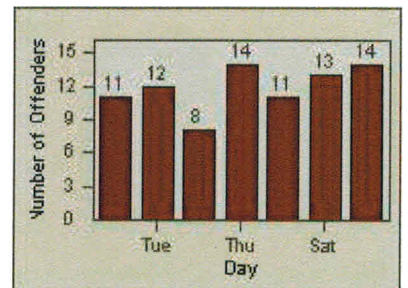

Redflex Redlight Offender Statistics

CONTRACT: Menlo Park
DATE FROM: 01-Jul-2011

LOCATION: MEN-BAWI-01 Bayfront Expwy and Willow Rd
DATE TO: 31-Jul-2011

LANE 4

LANE TOTAL