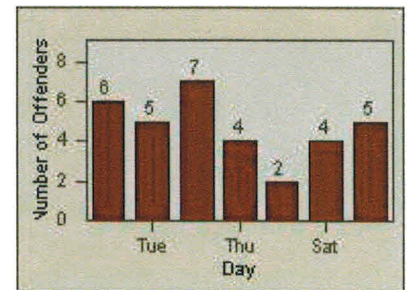

## LANE TOTAL

# Redflex Redlight Offender Statistics

CONTRACT: Menlo Park  
 DATE FROM: 01-Jul-2011

LOCATION: MEN-ECRA-03 El Camino Real and Ravenswood Avenue  
 DATE TO: 31-Jul-2011

LANE 1

LANE 2

LANE 3