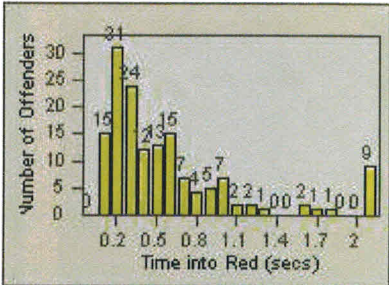

Redflex Redlight Offender Statistics

CONTRACT: Menlo Park
DATE FROM: 01-Jul-2011

LOCATION: MEN-ECRA-03 El Camino Real and Ravenswood Avenue
DATE TO: 31-Jul-2011

LANE 4

LANE TOTAL