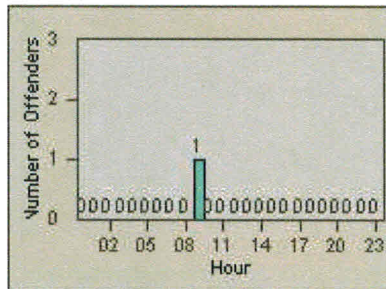

Redflex Redlight Offender Statistics

CONTRACT: Menlo Park
DATE FROM: 01-Jul-2011

LOCATION: MEN-ECRA-01 El Camino Real and Ravenswood Avenue
DATE TO: 31-Jul-2011

LANE 4