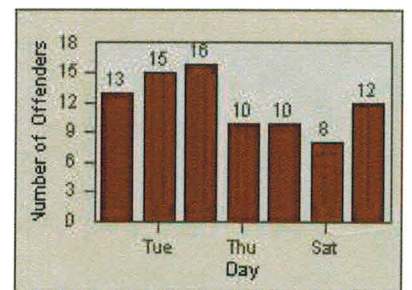

## LANE TOTAL

# Redflex Redlight Offender Statistics

CONTRACT: Menlo Park  
 DATE FROM: 01-Jul-2011

LOCATION: MEN-ECVA-01 El Camino Real and Glenwood Avenue  
 DATE TO: 31-Jul-2011

LANE 1

LANE 2

LANE 3

# Redflex Redlight Offender Statistics

CONTRACT: Menlo Park  
 DATE FROM: 01-Jul-2011

LOCATION: MEN-ECVA-01 El Camino Real and Glenwood Avenue  
 DATE TO: 31-Jul-2011