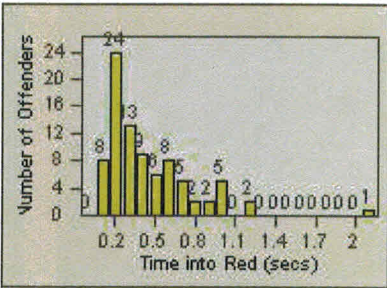

# Redflex Redlight Offender Statistics

CONTRACT: Menlo Park  
 DATE FROM: 01-Jul-2011

LOCATION: MEN-ECRA-01 El Camino Real and Ravenswood Avenue  
 DATE TO: 31-Jul-2011

LANE 1

LANE 2

LANE 3

# Redflex Redlight Offender Statistics

CONTRACT: Menlo Park  
 DATE FROM: 01-Jul-2011

LOCATION: MEN-ECRA-01 El Camino Real and Ravenswood Avenue  
 DATE TO: 31-Jul-2011