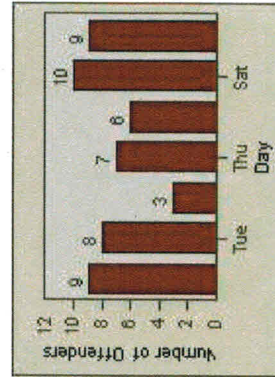

# Redflex Redlight Offender Statistics

**CONTRACT:** Menlo Park    **LOCATION:** MEN-BAWI-01 Bayfront Expwy and Willow Rd  
**DATE FROM:** 01-Jul-2011    **DATE TO:** 31-Jul-2011

LANE 1

LANE 2

LANE 3