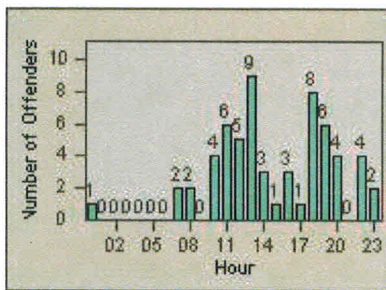

## LANE TOTAL

# Redflex Redlight Offender Statistics

CONTRACT: Menlo Park  
 DATE FROM: 01-Jul-2011

LOCATION: MEN-ECRA-03 El Camino Real and Ravenswood Avenue  
 DATE TO: 31-Jul-2011

LANE 1

LANE 2

LANE 3

# Redflex Redlight Offender Statistics

CONTRACT: Menlo Park  
 DATE FROM: 01-Jul-2011

LOCATION: MEN-ECRA-03 El Camino Real and Ravenswood Avenue  
 DATE TO: 31-Jul-2011