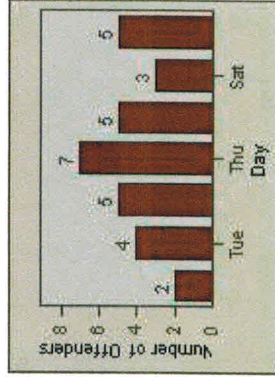

# Redflex Redlight Offender Statistics

**CONTRACT:** Menlo Park    **LOCATION:** MEN-BAWI-01 Bayfront Expwy and Willow Rd  
**DATE FROM:** 01-Jul-2011    **DATE TO:** 31-Jul-2011

LANE 1

LANE 2

LANE 3