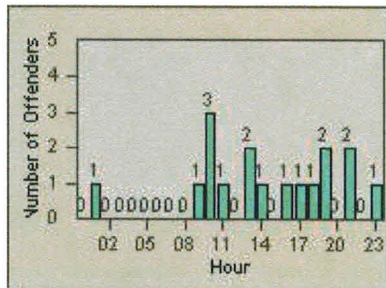

## LANE TOTAL

# Redflex Redlight Offender Statistics

CONTRACT: Menlo Park  
 DATE FROM: 01-Jul-2011

LOCATION: MEN-ECVA-01 El Camino Real and Glenwood Avenue  
 DATE TO: 31-Jul-2011

LANE 1

LANE 2

LANE 3