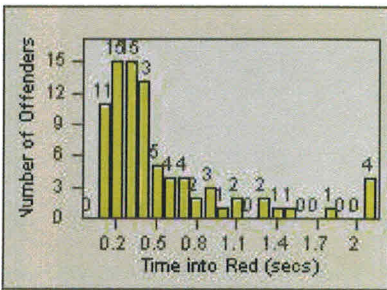

## LANE TOTAL

# Redflex Redlight Offender Statistics

CONTRACT: Menlo Park  
 DATE FROM: 01-Jul-2011

LOCATION: MEN-ECVA-01 El Camino Real and Glenwood Avenue  
 DATE TO: 31-Jul-2011

LANE 1

LANE 2

LANE 3

# Redflex Redlight Offender Statistics

CONTRACT: Menlo Park  
 DATE FROM: 01-Jul-2011

LOCATION: MEN-ECVA-01 El Camino Real and Glenwood Avenue  
 DATE TO: 31-Jul-2011