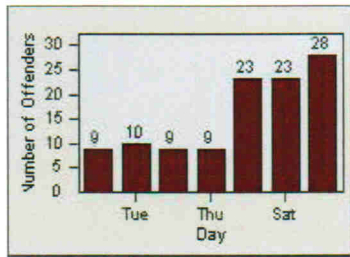

Redflex Redlight Offender Statistics

CONTRACT: Modesto
 DATE FROM: 1/Mar/2005

LOCATION: MOD-STSI-01 Standiford Av
 DATE TO: 31/Mar/2005

LANE 1

LANE 2

LANE 3

Redflex Redlight Offender Statistics

CONTRACT: Modesto
 DATE FROM: 1/Mar/2005