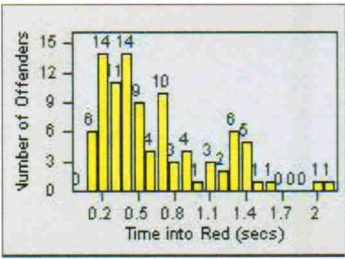

LOCATION: MOD-STSI-01 Standiford Av
 DATE TO: 31/Mar/2005

LANE 4

LANE TOTAL

Redflex Redlight Offender Statistics

CONTRACT: Modesto
 DATE FROM: 1/Apr/2005

LOCATION: MOD-STSI-01 Standiford Av
 DATE TO: 30/Apr/2005

LANE 1

LANE 2

LANE 3

Redflex Redlight Offender Statistics

CONTRACT: Modesto **LOCATION:** MOD-STSI-01 Standiford Av
DATE FROM: 1/Apr/2005 **DATE TO:** 30/Apr/2005

LANE 4

LANE TOTAL

need 12.24.10
by USPS