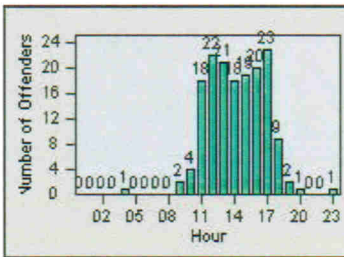

Redflex Redlight Offender Statistics

CONTRACT: Modesto
 DATE FROM: 1/Mar/2005

LOCATION: MOD-STSI-01 Standiford Av
 DATE TO: 31/Mar/2005

LANE 1

LANE 2

LANE 3

Redflex Redlight Offender Statistics

CONTRACT: Modesto
 DATE FROM: 1/Mar/2005

LOCATION: MOD-STSI-01 Standiford Av
 DATE TO: 31/Mar/2005

LANE 4

LANE TOTAL

Redflex Redlight Offender Statistics

CONTRACT: Modesto
 DATE FROM: 1/Apr/2005

LOCATION: MOD-STSI-01 Standiford Av
 DATE TO: 30/Apr/2005