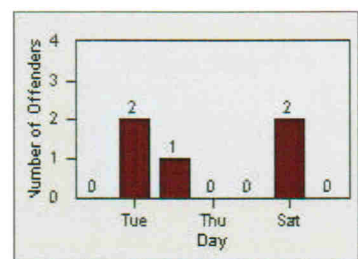

need 12.24.10
by USPS

Redflex Redlight Offender Statistics

CONTRACT: Modesto   LOCATION: MOD-TUST-01 Tully Rd
DATE FROM: 1/Mar/2005   DATE TO: 31/Mar/2005

LANE 1