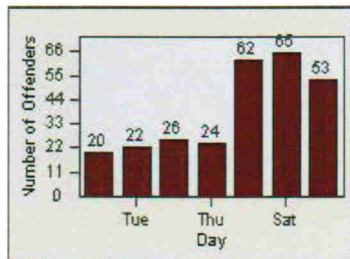

Redflex Redlight Offender Statistics

CONTRACT: Modesto
DATE FROM: 1/Mar/2005

LOCATION: MOD-STSI-01 Standiford Av
DATE TO: 31/Mar/2005

LANE 4

LANE TOTAL