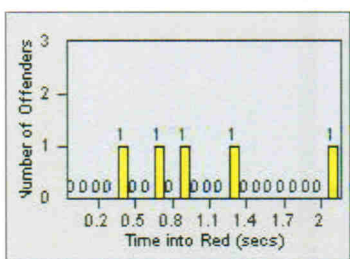

LANE 1

LANE 2

LANE 3

Redflex Redlight Offender Statistics

CONTRACT: Modesto **LOCATION:** MOD-STSI-01 Standiford Av
DATE FROM: 1/Apr/2005 **DATE TO:** 30/Apr/2005

LANE 4

LANE TOTAL

need 12.24.10
by USPS

Redflex Redlight Offender Statistics

CONTRACT: Modesto LOCATION: MOD-TUST-01 Tully Rd
DATE FROM: 1/Mar/2005 DATE TO: 31/Mar/2005

LANE 1

LANE 2

LANE 3

Redflex Redlight Offender Statistics

CONTRACT: Modesto
 DATE FROM: 1/Mar/2005