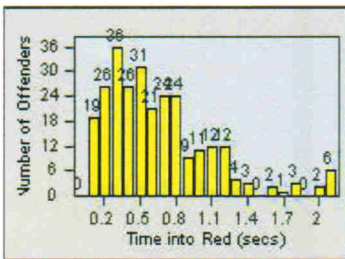

Redflex Redlight Offender Statistics

CONTRACT: Modesto
DATE FROM: 1/Mar/2005

LOCATION: MOD-STSI-01 Standiford Av
DATE TO: 31/Mar/2005

LANE 4

LANE TOTAL