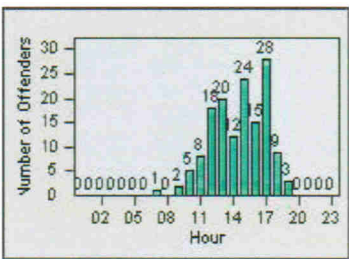

LOCATION: MOD-STSI-01 Standiford Av
 DATE TO: 31/Mar/2005

LANE 4

LANE TOTAL

Redflex Redlight Offender Statistics

CONTRACT: Modesto
 DATE FROM: 1/Apr/2005

LOCATION: MOD-STSI-01 Standiford Av
 DATE TO: 30/Apr/2005

LANE 1

LANE 2

LANE 3

Redflex Redlight Offender Statistics

CONTRACT: Modesto **LOCATION:** MOD-STSI-01 Standiford Av
DATE FROM: 1/Apr/2005 **DATE TO:** 30/Apr/2005

LANE 4

LANE TOTAL

need 12.24.10
by USPS