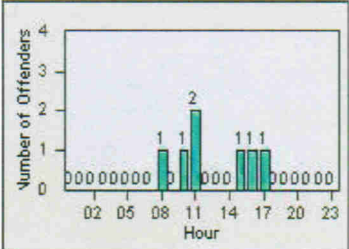

Redflex Redlight Offender Statistics

CONTRACT: Modesto LOCATION: MOD-TUST-01 Tully Rd
DATE FROM: 1/Mar/2005 DATE TO: 31/Mar/2005

LANE 1

LANE 2

LANE 3

Redflex Redlight Offender Statistics

CONTRACT: Modesto
 DATE FROM: 1/Mar/2005

LOCATION: MOD-TUST-01 Tully Rd
 DATE TO: 31/Mar/2005

LANE 4

LANE TOTAL

need 12.24.10
by VSPS

Redflex Redlight Offender Statistics

CONTRACT: Modesto LOCATION: MOD-TUST-01 Tully Rd
 DATE FROM: 25/Mar/2005 DATE TO: 30/Apr/2005