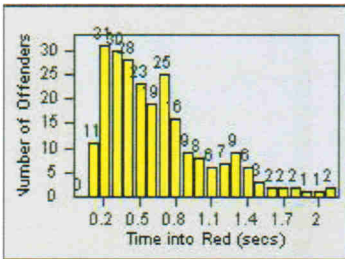

LANE 1

LANE 2

LANE 3

Redflex Redlight Offender Statistics

CONTRACT: Modesto **LOCATION:** MOD-STSI-01 Standiford Av
DATE FROM: 1/Apr/2005 **DATE TO:** 30/Apr/2005

LANE 4

LANE TOTAL

need 12.24.10
by USPS

Redflex Redlight Offender Statistics

CONTRACT: Modesto LOCATION: MOD-TUST-01 Tully Rd
DATE FROM: 1/Mar/2005 DATE TO: 31/Mar/2005

LANE 1

LANE 2

LANE 3

Redflex Redlight Offender Statistics

CONTRACT: Modesto
 DATE FROM: 1/Mar/2005