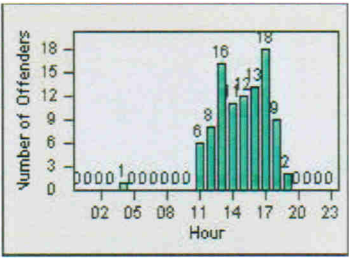

LOCATION: MOD-STSI-01 Standiford Av
 DATE TO: 31/Mar/2005

LANE 4

LANE TOTAL

Redflex Redlight Offender Statistics

CONTRACT: Modesto
 DATE FROM: 1/Apr/2005

LOCATION: MOD-STSI-01 Standiford Av
 DATE TO: 30/Apr/2005

LANE 1

LANE 2

LANE 3

Redflex Redlight Offender Statistics

CONTRACT: Modesto **LOCATION:** MOD-STSI-01 Standiford Av
DATE FROM: 1/Apr/2005 **DATE TO:** 30/Apr/2005

LANE 4

LANE TOTAL

need 12.24.10
by USPS