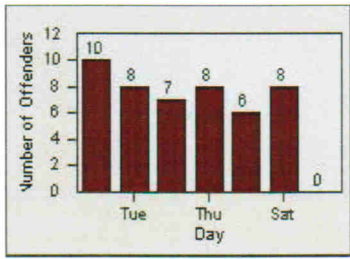

need 12.24.10
by VSPS

Redflex Redlight Offender Statistics

CONTRACT: Modesto   LOCATION: MOD-TUST-01 Tully Rd
DATE FROM: 25/Mar/2005   DATE TO: 30/Apr/2005

LANE 1