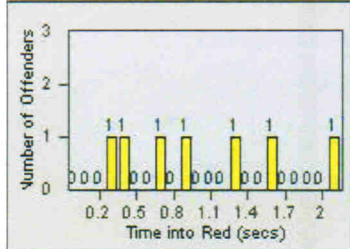

Redflex Redlight Offender Statistics

CONTRACT: Modesto LOCATION: MOD-TUST-01 Tully Rd
DATE FROM: 1/Mar/2005 DATE TO: 31/Mar/2005

LANE 1

LANE 2

LANE 3

Redflex Redlight Offender Statistics

CONTRACT: Modesto
 DATE FROM: 1/Mar/2005

LOCATION: MOD-TUST-01 Tully Rd
 DATE TO: 31/Mar/2005

LANE 4

LANE TOTAL

need 12.24.10
by VSPS

Redflex Redlight Offender Statistics

CONTRACT: Modesto LOCATION: MOD-TUST-01 Tully Rd
 DATE FROM: 25/Mar/2005 DATE TO: 30/Apr/2005