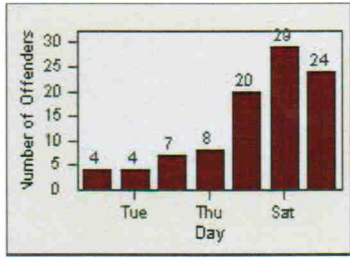

LOCATION: MOD-STSI-01 Standiford Av
 DATE TO: 31/Mar/2005

LANE 4

LANE TOTAL

Redflex Redlight Offender Statistics

CONTRACT: Modesto
 DATE FROM: 1/Apr/2005

LOCATION: MOD-STSI-01 Standiford Av
 DATE TO: 30/Apr/2005

LANE 1

LANE 2

LANE 3

Redflex Redlight Offender Statistics

CONTRACT: Modesto **LOCATION:** MOD-STSI-01 Standiford Av
DATE FROM: 1/Apr/2005 **DATE TO:** 30/Apr/2005

LANE 4

LANE TOTAL

need 12.24.10
by USPS