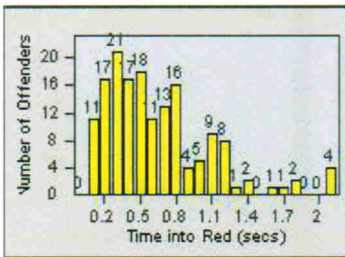

Redflex Redlight Offender Statistics

CONTRACT: Modesto
 DATE FROM: 1/Mar/2005

LOCATION: MOD-STSI-01 Standiford Av
 DATE TO: 31/Mar/2005

LANE 1

LANE 2

LANE 3

Redflex Redlight Offender Statistics

CONTRACT: Modesto
 DATE FROM: 1/Mar/2005