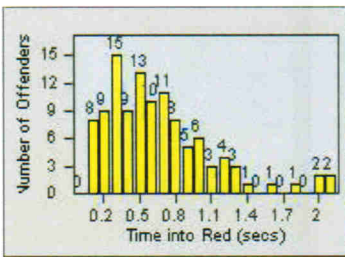

Redflex Redlight Offender Statistics

CONTRACT: Modesto
 DATE FROM: 1/Mar/2005

LOCATION: MOD-STSI-01 Standiford Av
 DATE TO: 31/Mar/2005

LANE 1

LANE 2

LANE 3

Redflex Redlight Offender Statistics

CONTRACT: Modesto
 DATE FROM: 1/Mar/2005