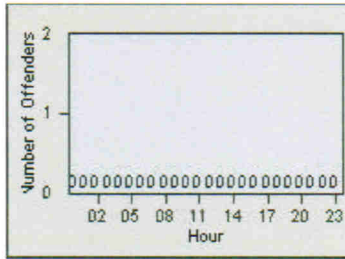

LANE 1

LANE 2

LANE 3

Redflex Redlight Offender Statistics

CONTRACT: Modesto **LOCATION:** MOD-STSI-01 Standiford Av
DATE FROM: 1/Apr/2005 **DATE TO:** 30/Apr/2005

LANE 4

LANE TOTAL

need 12.24.10
by USPS

Redflex Redlight Offender Statistics

CONTRACT: Modesto LOCATION: MOD-TUST-01 Tully Rd
DATE FROM: 1/Mar/2005 DATE TO: 31/Mar/2005

LANE 1

LANE 2

LANE 3

Redflex Redlight Offender Statistics

CONTRACT: Modesto
 DATE FROM: 1/Mar/2005