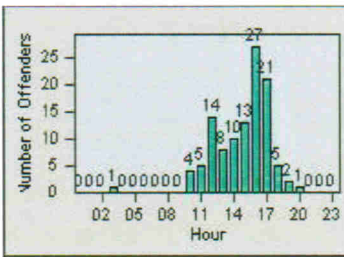

Redflex Redlight Offender Statistics

CONTRACT: Modesto
 DATE FROM: 1/Mar/2005

LOCATION: MOD-STSI-01 Standiford Av
 DATE TO: 31/Mar/2005

LANE 1

LANE 2

LANE 3

Redflex Redlight Offender Statistics

CONTRACT: Modesto
 DATE FROM: 1/Mar/2005

LOCATION: MOD-STSI-01 Standiford Av
 DATE TO: 31/Mar/2005

LANE 4

LANE TOTAL

Redflex Redlight Offender Statistics

CONTRACT: Modesto
 DATE FROM: 1/Apr/2005

LOCATION: MOD-STSI-01 Standiford Av
 DATE TO: 30/Apr/2005