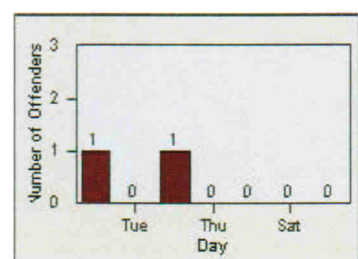

need 12.24.10
by USPS

Redflex Redlight Offender Statistics

CONTRACT: Modesto   LOCATION: MOD-TUST-01 Tully Rd
DATE FROM: 1/Mar/2005   DATE TO: 31/Mar/2005

LANE 1

LANE 2

LANE 3