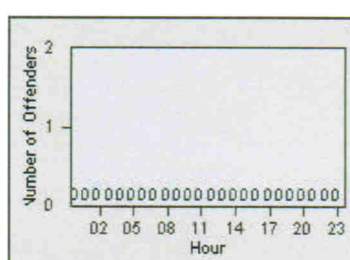

Redflex Redlight Offender Statistics

CONTRACT: Modesto LOCATION: MOD-TUST-01 Tully Rd
DATE FROM: 1/Mar/2005 DATE TO: 31/Mar/2005

LANE 1

LANE 2

LANE 3

Redflex Redlight Offender Statistics

CONTRACT: Modesto
 DATE FROM: 1/Mar/2005