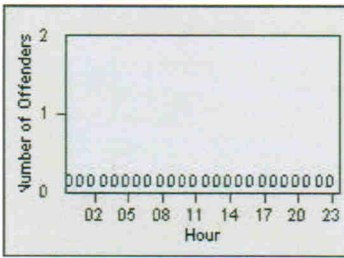

Redflex Redlight Offender Statistics

CONTRACT: Modesto
 DATE FROM: 1/Mar/2005

LOCATION: MOD-STSI-01 Standiford Av
 DATE TO: 31/Mar/2005

LANE 1

LANE 2

LANE 3

Redflex Redlight Offender Statistics

CONTRACT: Modesto
 DATE FROM: 1/Mar/2005