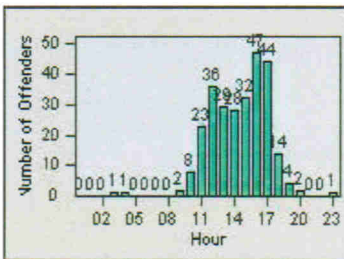

Redflex Redlight Offender Statistics

CONTRACT: Modesto
 DATE FROM: 1/Mar/2005

LOCATION: MOD-STSI-01 Standiford Av
 DATE TO: 31/Mar/2005

LANE 1

LANE 2

LANE 3

Redflex Redlight Offender Statistics

CONTRACT: Modesto
 DATE FROM: 1/Mar/2005

LOCATION: MOD-STSI-01 Standiford Av
 DATE TO: 31/Mar/2005

LANE 4

LANE TOTAL

Redflex Redlight Offender Statistics

CONTRACT: Modesto
 DATE FROM: 1/Apr/2005

LOCATION: MOD-STSI-01 Standiford Av
 DATE TO: 30/Apr/2005