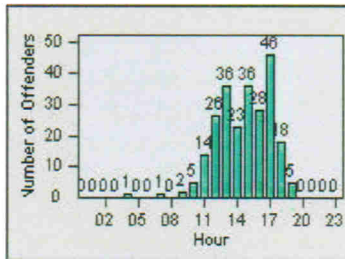

LANE 1

LANE 2

LANE 3

Redflex Redlight Offender Statistics

CONTRACT: Modesto **LOCATION:** MOD-STSI-01 Standiford Av
DATE FROM: 1/Apr/2005 **DATE TO:** 30/Apr/2005

LANE 4

LANE TOTAL

need 12.24.10
by USPS