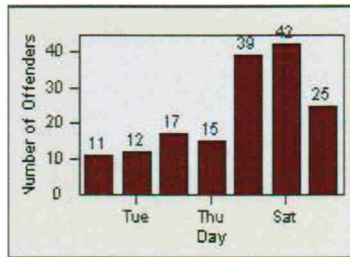

Redflex Redlight Offender Statistics

CONTRACT: Modesto
 DATE FROM: 1/Mar/2005

LOCATION: MOD-STSI-01 Standiford Av
 DATE TO: 31/Mar/2005

LANE 1

LANE 2

LANE 3

Redflex Redlight Offender Statistics

CONTRACT: Modesto
 DATE FROM: 1/Mar/2005