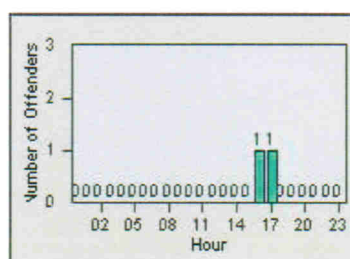

LANE 1

LANE 2

LANE 3

Redflex Redlight Offender Statistics

CONTRACT: Modesto **LOCATION:** MOD-STSI-01 Standiford Av
DATE FROM: 1/Apr/2005 **DATE TO:** 30/Apr/2005

LANE 4

LANE TOTAL

need 12.24.10
by USPS

Redflex Redlight Offender Statistics

CONTRACT: Modesto LOCATION: MOD-TUST-01 Tully Rd
DATE FROM: 1/Mar/2005 DATE TO: 31/Mar/2005

LANE 1

LANE 2

LANE 3

Redflex Redlight Offender Statistics

CONTRACT: Modesto
 DATE FROM: 1/Mar/2005