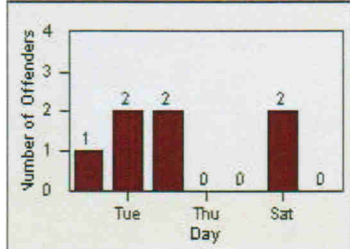

Redflex Redlight Offender Statistics

CONTRACT: Modesto
DATE FROM: 1/Mar/2005

LOCATION: MOD-TUST-01 Tully Rd
DATE TO: 31/Mar/2005

LANE 4

LANE TOTAL