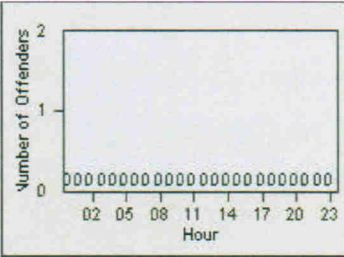

LANE 1

LANE 2

LANE 3

Redflex Redlight Offender Statistics

CONTRACT: Modesto LOCATION: MOD-TUST-01 Tully Rd
DATE FROM: 25/Mar/2005 DATE TO: 30/Apr/2005

LANE 4

LANE TOTAL