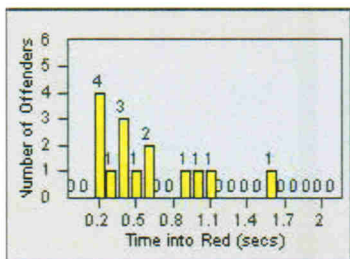

Redflex Redlight Offender Statistics

CONTRACT: Modesto LOCATION: MOD-TUST-01 Tully Rd
DATE FROM: 1/Mar/2005 DATE TO: 31/Mar/2005

LANE 1

LANE 2

LANE 3

Redflex Redlight Offender Statistics

CONTRACT: Modesto
 DATE FROM: 1/Mar/2005

LOCATION: MOD-TUST-01 Tully Rd
 DATE TO: 31/Mar/2005

LANE 4

LANE TOTAL

need 12.24.10
by VSPS

Redflex Redlight Offender Statistics

CONTRACT: Modesto LOCATION: MOD-TUST-01 Tully Rd
 DATE FROM: 25/Mar/2005 DATE TO: 30/Apr/2005

LANE 1

LANE 2

LANE 3

Redflex Redlight Offender Statistics

CONTRACT: Modesto LOCATION: MOD-TUST-01 Tully Rd
DATE FROM: 25/Mar/2005 DATE TO: 30/Apr/2005

LANE 4

LANE TOTAL