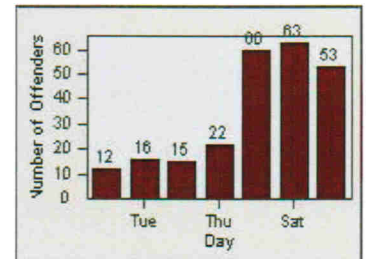

LANE 1

LANE 2

LANE 3

Redflex Redlight Offender Statistics

CONTRACT: Modesto **LOCATION:** MOD-STSI-01 Standiford Av
DATE FROM: 1/Apr/2005 **DATE TO:** 30/Apr/2005

LANE 4

LANE TOTAL

need 12.24.10
by USPS