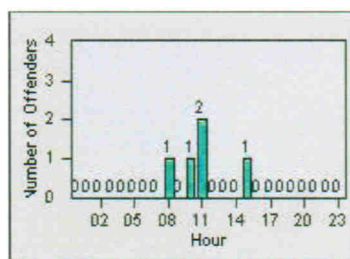

LANE 1

LANE 2

LANE 3

Redflex Redlight Offender Statistics

CONTRACT: Modesto **LOCATION:** MOD-STSI-01 Standiford Av
DATE FROM: 1/Apr/2005 **DATE TO:** 30/Apr/2005

LANE 4

LANE TOTAL

need 12.24.10
by USPS

Redflex Redlight Offender Statistics

CONTRACT: Modesto LOCATION: MOD-TUST-01 Tully Rd
DATE FROM: 1/Mar/2005 DATE TO: 31/Mar/2005

LANE 1

LANE 2

LANE 3

Redflex Redlight Offender Statistics

CONTRACT: Modesto
 DATE FROM: 1/Mar/2005