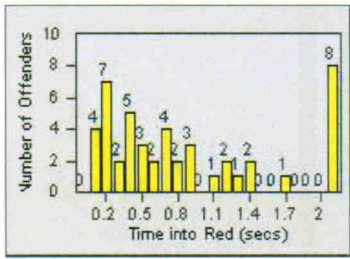

LOCATION: MOD-TUST-01 Tully Rd
 DATE TO: 31/Mar/2005

LANE 4

LANE TOTAL

need 12.24.10
by VSPS

Redflex Redlight Offender Statistics

CONTRACT: Modesto LOCATION: MOD-TUST-01 Tully Rd
 DATE FROM: 25/Mar/2005 DATE TO: 30/Apr/2005

LANE 1

LANE 2

LANE 3

Redflex Redlight Offender Statistics

CONTRACT: Modesto LOCATION: MOD-TUST-01 Tully Rd
DATE FROM: 25/Mar/2005 DATE TO: 30/Apr/2005

LANE 4

LANE TOTAL