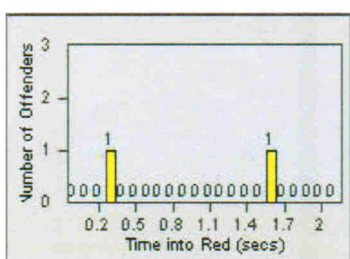

LANE 1

LANE 2

LANE 3

Redflex Redlight Offender Statistics

CONTRACT: Modesto **LOCATION:** MOD-STSI-01 Standiford Av
DATE FROM: 1/Apr/2005 **DATE TO:** 30/Apr/2005

LANE 4

LANE TOTAL

need 12.24.10
by USPS

Redflex Redlight Offender Statistics

CONTRACT: Modesto LOCATION: MOD-TUST-01 Tully Rd
DATE FROM: 1/Mar/2005 DATE TO: 31/Mar/2005

LANE 1

LANE 2

LANE 3

Redflex Redlight Offender Statistics

CONTRACT: Modesto
 DATE FROM: 1/Mar/2005