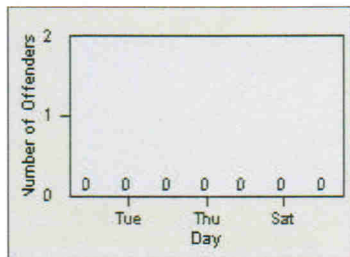

Redflex Redlight Offender Statistics

CONTRACT: Modesto
DATE FROM: 1/Mar/2005

LOCATION: MOD-STSI-01 Standiford Av
DATE TO: 31/Mar/2005

LANE 4