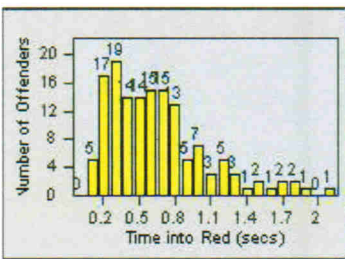

LOCATION: MOD-STSI-01 Standiford Av
 DATE TO: 31/Mar/2005

LANE 4

LANE TOTAL

Redflex Redlight Offender Statistics

CONTRACT: Modesto
 DATE FROM: 1/Apr/2005

LOCATION: MOD-STSI-01 Standiford Av
 DATE TO: 30/Apr/2005

LANE 1

LANE 2

LANE 3

Redflex Redlight Offender Statistics

CONTRACT: Modesto **LOCATION:** MOD-STSI-01 Standiford Av
DATE FROM: 1/Apr/2005 **DATE TO:** 30/Apr/2005

LANE 4

LANE TOTAL

need 12.24.10
by USPS