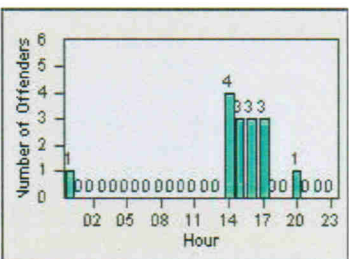

Redflex Redlight Offender Statistics

CONTRACT: Modesto LOCATION: MOD-TUST-01 Tully Rd
DATE FROM: 1/Mar/2005 DATE TO: 31/Mar/2005

LANE 1

LANE 2

LANE 3

Redflex Redlight Offender Statistics

CONTRACT: Modesto
 DATE FROM: 1/Mar/2005

LOCATION: MOD-TUST-01 Tully Rd
 DATE TO: 31/Mar/2005

LANE 4

LANE TOTAL

need 12.24.10
by VSPS

Redflex Redlight Offender Statistics

CONTRACT: Modesto LOCATION: MOD-TUST-01 Tully Rd
 DATE FROM: 25/Mar/2005 DATE TO: 30/Apr/2005

LANE 1

LANE 2

LANE 3

Redflex Redlight Offender Statistics

CONTRACT: Modesto LOCATION: MOD-TUST-01 Tully Rd
DATE FROM: 25/Mar/2005 DATE TO: 30/Apr/2005

LANE 4

LANE TOTAL