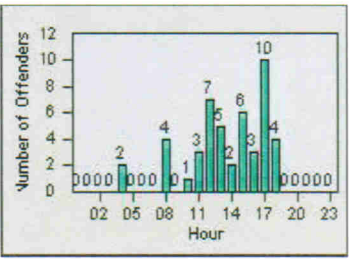

LOCATION: MOD-TUST-01 Tully Rd
 DATE TO: 31/Mar/2005

LANE 4

LANE TOTAL

need 12.24.10
by VSPS

Redflex Redlight Offender Statistics

CONTRACT: Modesto LOCATION: MOD-TUST-01 Tully Rd
 DATE FROM: 25/Mar/2005 DATE TO: 30/Apr/2005

LANE 1

LANE 2

LANE 3

Redflex Redlight Offender Statistics

CONTRACT: Modesto LOCATION: MOD-TUST-01 Tully Rd
DATE FROM: 25/Mar/2005 DATE TO: 30/Apr/2005

LANE 4

LANE TOTAL