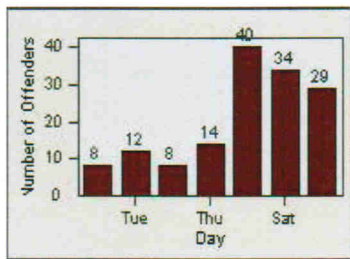

Redflex Redlight Offender Statistics

CONTRACT: Modesto
DATE FROM: 1/Apr/2005

LOCATION: MOD-STSI-01 Standiford Av
DATE TO: 30/Apr/2005

LANE 1

LANE 2

LANE 3