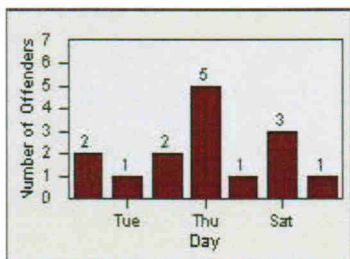

LOCATION: MOD-TUST-01 Tully Rd
 DATE TO: 31/Mar/2005

LANE 4

LANE TOTAL

need 12.24.10
by VSPS

Redflex Redlight Offender Statistics

CONTRACT: Modesto LOCATION: MOD-TUST-01 Tully Rd
 DATE FROM: 25/Mar/2005 DATE TO: 30/Apr/2005

LANE 1

LANE 2

LANE 3

Redflex Redlight Offender Statistics

CONTRACT: Modesto LOCATION: MOD-TUST-01 Tully Rd
DATE FROM: 25/Mar/2005 DATE TO: 30/Apr/2005

LANE 4

LANE TOTAL