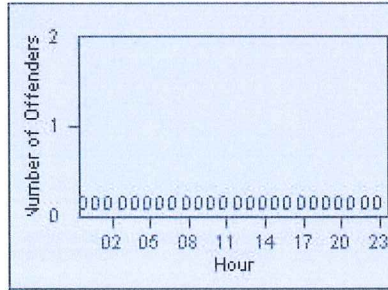

Redflex Redlight Offender Statistics

CONTRACT: Montebello
DATE FROM: 01-Oct-2013

LOCATION: MON-MOWH-01 Montebello Blvd and Whittier Blvd
DATE TO: 31-Oct-2013

LANE 4