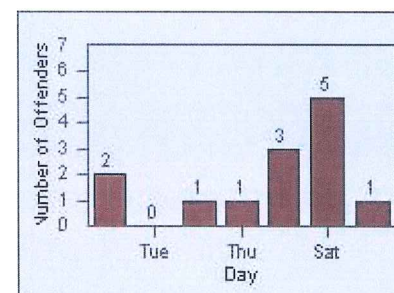

Redflex Redlight Offender Statistics

CONTRACT: Montebello
 DATE FROM: 01-Oct-2013

LOCATION: MON-BEGA-01 Garfield Ave and Beverly Blvd
 DATE TO: 31-Oct-2013

LANE 4

LANE TOTAL

Redflex Redlight Offender Statistics

CONTRACT: Montebello

LOCATION: MON-MOBE-01 Beverly Blvd and Montebello Blvd

DATE FROM: 01-Oct-2013

DATE TO: 31-Oct-2013

LANE 1

LANE 2

LANE 3

Redflex Redlight Offender Statistics

CONTRACT: Montebello
 DATE FROM: 01-Oct-2013

LOCATION: MON-MOBE-01 Beverly Blvd and Montebello Blvd
 DATE TO: 31-Oct-2013

LANE 4

LANE TOTAL

Redflex Redlight Offender Statistics

CONTRACT: Montebello

LOCATION: MON-MOWH-01 Montebello Blvd and Whittier Blvd