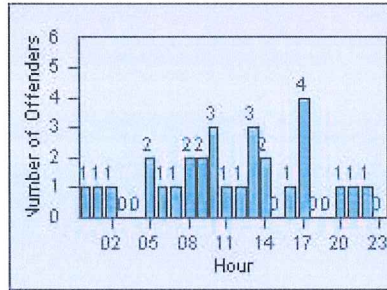

Redflex Redlight Offender Statistics

CONTRACT: Montebello
DATE FROM: 01-Oct-2013

LOCATION: MON-GAVC-01 N. Garfield and Via Campo
DATE TO: 31-Oct-2013

LANE 4