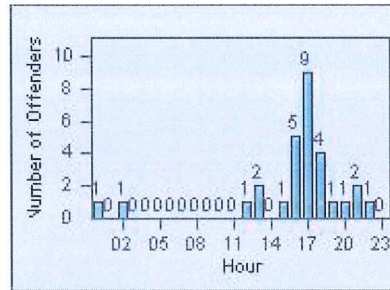

LANE 4

LANE TOTAL

Redflex Redlight Offender Statistics

CONTRACT: Montebello
 DATE FROM: 01-Oct-2013

LOCATION: MON-BEGA-01 Garfield Ave and Beverly Blvd
 DATE TO: 31-Oct-2013

LANE 1

LANE 2

LANE 3

Redflex Redlight Offender Statistics

CONTRACT: Montebello
 DATE FROM: 01-Oct-2013

LOCATION: MON-BEGA-01 Garfield Ave and Beverly Blvd
 DATE TO: 31-Oct-2013

LANE 4

LANE TOTAL

Redflex Redlight Offender Statistics