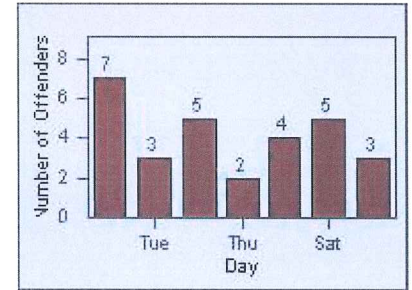

Redflex Redlight Offender Statistics

CONTRACT: Montebello
DATE FROM: 01-Oct-2013

LOCATION: MON-GAVC-01 N. Garfield and Via Campo
DATE TO: 31-Oct-2013

LANE 4