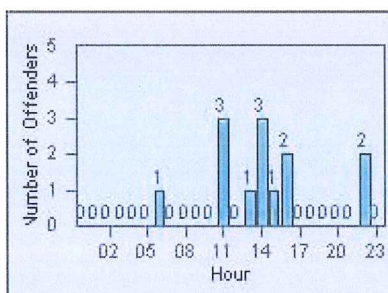

Redflex Redlight Offender Statistics

CONTRACT: Montebello
 DATE FROM: 01-Oct-2013

LOCATION: MON-BEGA-01 Garfield Ave and Beverly Blvd
 DATE TO: 31-Oct-2013

LANE 4

LANE TOTAL

Redflex Redlight Offender Statistics

CONTRACT: Montebello

LOCATION: MON-MOBE-01 Beverly Blvd and Montebello Blvd

DATE FROM: 01-Oct-2013

DATE TO: 31-Oct-2013

LANE 1

LANE 2

LANE 3

Redflex Redlight Offender Statistics