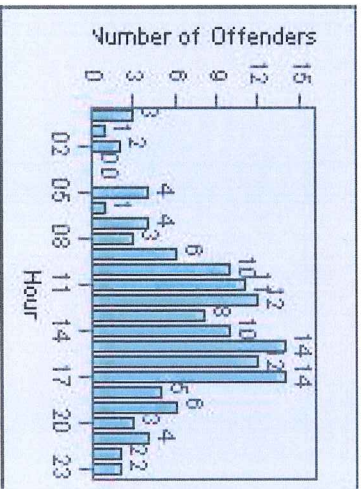

Redflex Redlight Offender Statistics

CONTRACT: Montebello **LOCATION:** MON-MOPA-01 N. Montebello Blvd
DATE FROM: 01-Oct-2013 **DATE TO:** 31-Oct-2013

LANE 1

LANE 2

LANE 3

Redflex Redlight Offender Statistics