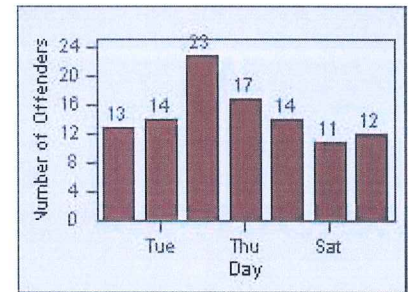

LANE 4

LANE TOTAL

Redflex Redlight Offender Statistics

CONTRACT: Montebello
 DATE FROM: 01-Oct-2013

LOCATION: MON-BEGA-01 Garfield Ave and Beverly Blvd
 DATE TO: 31-Oct-2013

LANE 1

LANE 2

LANE 3

Redflex Redlight Offender Statistics

CONTRACT: Montebello
 DATE FROM: 01-Oct-2013

LOCATION: MON-BEGA-01 Garfield Ave and Beverly Blvd
 DATE TO: 31-Oct-2013

LANE 4

LANE TOTAL

Redflex Redlight Offender Statistics