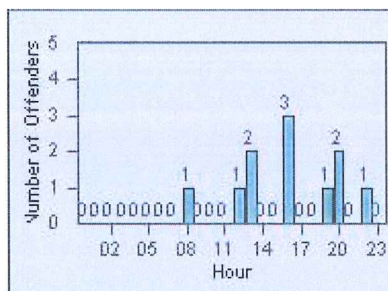

Redflex Redlight Offender Statistics

CONTRACT: Montebello
 DATE FROM: 01-Oct-2013

LOCATION: MON-BEGA-01 Garfield Ave and Beverly Blvd
 DATE TO: 31-Oct-2013

LANE 4

LANE TOTAL

Redflex Redlight Offender Statistics

CONTRACT: Montebello

LOCATION: MON-MOBE-01 Beverly Blvd and Montebello Blvd

DATE FROM: 01-Oct-2013

DATE TO: 31-Oct-2013

LANE 1

LANE 2

LANE 3

Redflex Redlight Offender Statistics

CONTRACT: Montebello
 DATE FROM: 01-Oct-2013

LOCATION: MON-MOBE-01 Beverly Blvd and Montebello Blvd
 DATE TO: 31-Oct-2013

LANE 4

LANE TOTAL

Redflex Redlight Offender Statistics

CONTRACT: Montebello

LOCATION: MON-MOWH-01 Montebello Blvd and Whittier Blvd