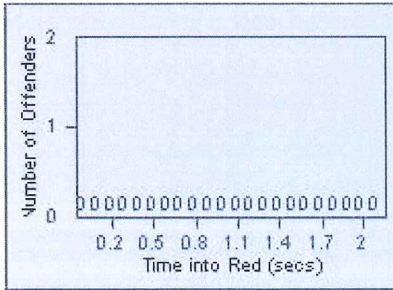

Redflex Redlight Offender Statistics

CONTRACT: Montebello
DATE FROM: 01-Oct-2013

LOCATION: MON-MOWH-01 Montebello Blvd and Whittier Blvd
DATE TO: 31-Oct-2013

LANE 4