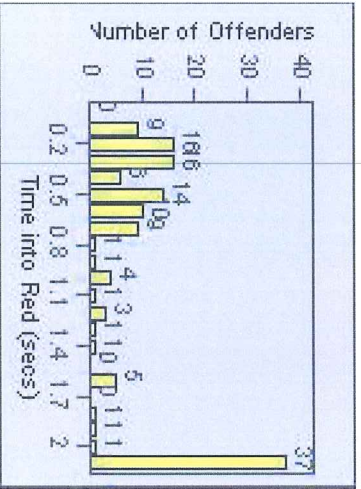

Redflex Redlight Offender Statistics

CONTRACT: Montebello **LOCATION:** MON-MOPA-01 N. Montebello Blvd
DATE FROM: 01-Oct-2013 **DATE TO:** 31-Oct-2013

LANE 1

LANE 2

LANE 3

Redflex Redlight Offender Statistics