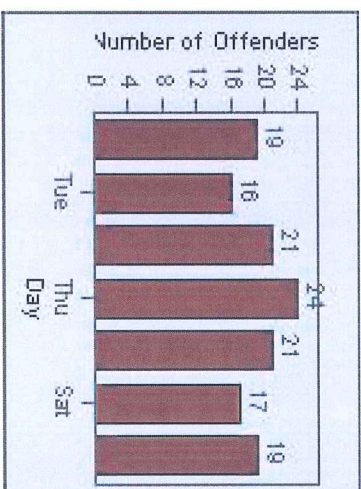

Redflex Redlight Offender Statistics

CONTRACT: Montebello **LOCATION:** MON-MOPA-01 N. Montebello Blvd
DATE FROM: 01-Oct-2013 **DATE TO:** 31-Oct-2013

LANE 1

LANE 2

LANE 3

Redflex Redlight Offender Statistics