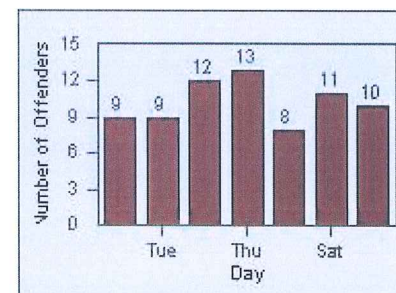

DATE FROM: 01-Oct-2013

DATE TO: 31-Oct-2013

LANE 1

LANE 2

LANE 3

Redflex Redlight Offender Statistics

CONTRACT: Montebello
 DATE FROM: 01-Oct-2013

LOCATION: MON-MOWH-01 Montebello Blvd and Whittier Blvd
 DATE TO: 31-Oct-2013