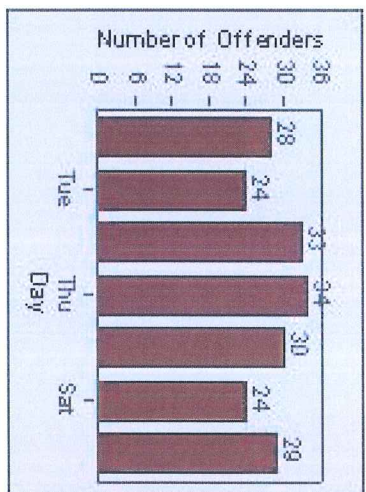

CONTRACT: Montebello **LOCATION:** MON-MOPA-01 N. Montebello Blvd
DATE FROM: 01-Oct-2013 **DATE TO:** 31-Oct-2013

LANE 4

LANE TOTAL

Redflex Redlight Offender Statistics

CONTRACT: Montebello **LOCATION:** MON-MOPA-01 N. Montebello Blvd
DATE FROM: 01-Oct-2013 **DATE TO:** 31-Oct-2013