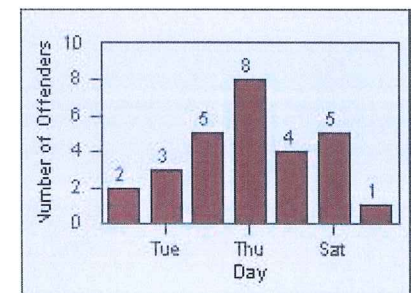

LANE 4

LANE TOTAL

Redflex Redlight Offender Statistics

CONTRACT: Montebello
 DATE FROM: 01-Oct-2013

LOCATION: MON-BEGA-01 Garfield Ave and Beverly Blvd
 DATE TO: 31-Oct-2013

LANE 1

LANE 2

LANE 3

Redflex Redlight Offender Statistics

CONTRACT: Montebello
 DATE FROM: 01-Oct-2013

LOCATION: MON-BEGA-01 Garfield Ave and Beverly Blvd
 DATE TO: 31-Oct-2013

LANE 4

LANE TOTAL

Redflex Redlight Offender Statistics