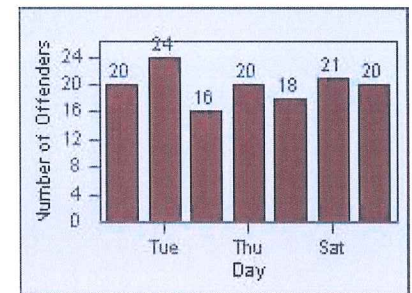

CONTRACT: Montebello
 DATE FROM: 01-Oct-2013

LOCATION: MON-MOBE-01 Beverly Blvd and Montebello Blvd
 DATE TO: 31-Oct-2013

LANE 4

LANE TOTAL

Redflex Redlight Offender Statistics

CONTRACT: Montebello

LOCATION: MON-MOWH-01 Montebello Blvd and Whittier Blvd

DATE FROM: 01-Oct-2013

DATE TO: 31-Oct-2013

LANE 1

LANE 2

LANE 3

Redflex Redlight Offender Statistics

CONTRACT: Montebello
 DATE FROM: 01-Oct-2013

LOCATION: MON-MOWH-01 Montebello Blvd and Whittier Blvd
 DATE TO: 31-Oct-2013