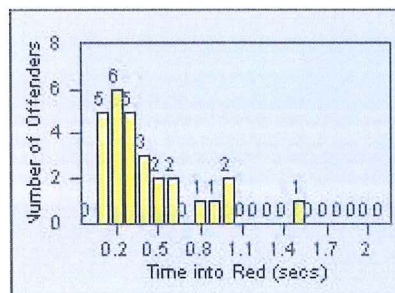

LANE 4

LANE TOTAL

Redflex Redlight Offender Statistics

CONTRACT: Montebello
 DATE FROM: 01-Oct-2013

LOCATION: MON-BEGA-01 Garfield Ave and Beverly Blvd
 DATE TO: 31-Oct-2013

LANE 1

LANE 2

LANE 3

Redflex Redlight Offender Statistics

CONTRACT: Montebello
 DATE FROM: 01-Oct-2013

LOCATION: MON-BEGA-01 Garfield Ave and Beverly Blvd
 DATE TO: 31-Oct-2013

LANE 4

LANE TOTAL

Redflex Redlight Offender Statistics