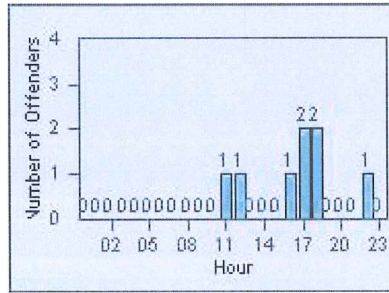

Redflex Redlight Offender Statistics

CONTRACT: Montebello LOCATION: MON-GAVC-01 N. Garfield and Via Campo
 DATE FROM: 01-Oct-2013 DATE TO: 31-Oct-2013

LANE 1

LANE 2

LANE 3

Redflex Redlight Offender Statistics

CONTRACT: Montebello
 DATE FROM: 01-Oct-2013

LOCATION: MON-GAVC-01 N. Garfield and Via Campo
 DATE TO: 31-Oct-2013

LANE 4

LANE TOTAL

Redflex Redlight Offender Statistics

CONTRACT: Montebello
 DATE FROM: 01-Oct-2013

LOCATION: MON-VCGA-01 N. Garfield and Via Campo
 DATE TO: 31-Oct-2013

LANE 1

LANE 2

LANE 3

Redflex Redlight Offender Statistics

CONTRACT: Montebello
 DATE FROM: 01-Oct-2013

LOCATION: MON-VCGA-01 N. Garfield and Via Campo
 DATE TO: 31-Oct-2013