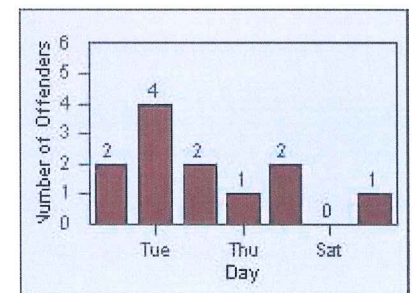

Redflex Redlight Offender Statistics

CONTRACT: Montebello LOCATION: MON-GAVC-01 N. Garfield and Via Campo
 DATE FROM: 01-Oct-2013 DATE TO: 31-Oct-2013

LANE 1

LANE 2

LANE 3

Redflex Redlight Offender Statistics