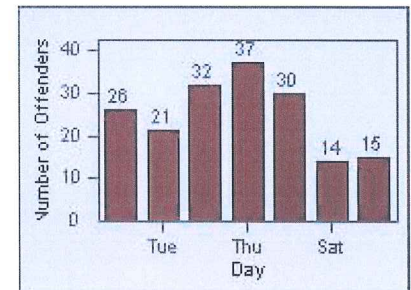

Redflex Redlight Offender Statistics

CONTRACT: Montebello
DATE FROM: 01-Oct-2013

LOCATION: MON-VCGA-01 N. Garfield and Via Campo
DATE TO: 31-Oct-2013

LANE 4

LANE TOTAL