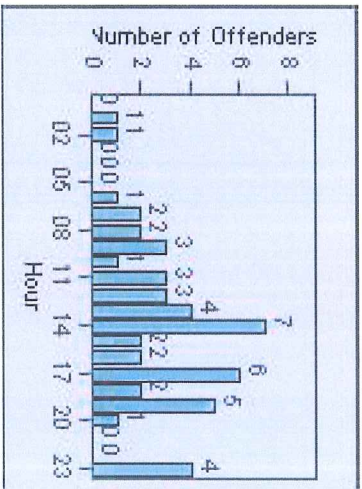

Redflex Redlight Offender Statistics

CONTRACT: Montebello **LOCATION:** MON-MOPA-01 N. Montebello Blvd
DATE FROM: 01-Oct-2013 **DATE TO:** 31-Oct-2013

LANE 1

LANE 2

LANE 3

Redflex Redlight Offender Statistics