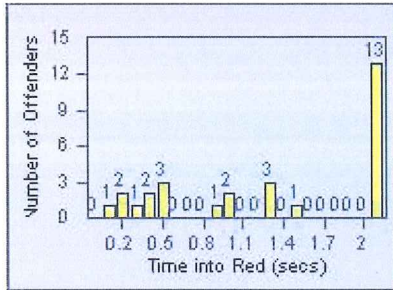

Redflex Redlight Offender Statistics

CONTRACT: Montebello
DATE FROM: 01-Oct-2013

LOCATION: MON-GAVC-01 N. Garfield and Via Campo
DATE TO: 31-Oct-2013

LANE 4