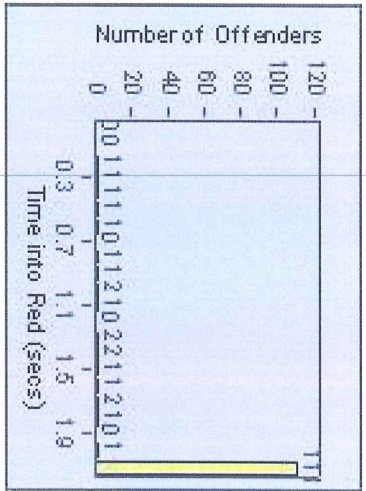

Redflex Redlight Offender Statistics

CONTRACT: Montebello LOCATION: MON-MOPA-03 N. Montebello Blvd
DATE FROM: 01-Oct-2013 DATE TO: 31-Oct-2013

LANE 1

LANE 2

LANE 3

Redflex Redlight Offender Statistics

CONTRACT: Montebello **LOCATION:** MON-MOPA-03 N. Montebello Blvd
DATE FROM: 01-Oct-2013 **DATE TO:** 31-Oct-2013