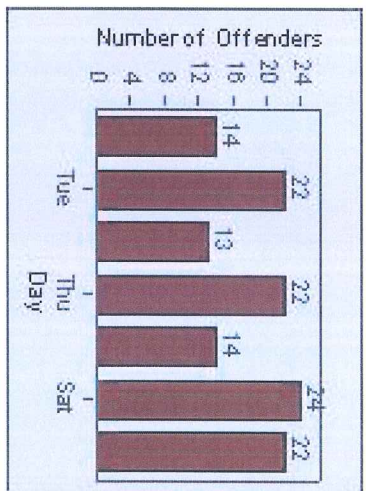

Redflex Redlight Offender Statistics

CONTRACT: Montebello LOCATION: MON-MOPA-03 N. Montebello Blvd
DATE FROM: 01-Oct-2013 DATE TO: 31-Oct-2013

LANE 1

LANE 2

LANE 3

Redflex Redlight Offender Statistics

CONTRACT: Montebello **LOCATION:** MON-MOPA-03 N. Montebello Blvd
DATE FROM: 01-Oct-2013 **DATE TO:** 31-Oct-2013