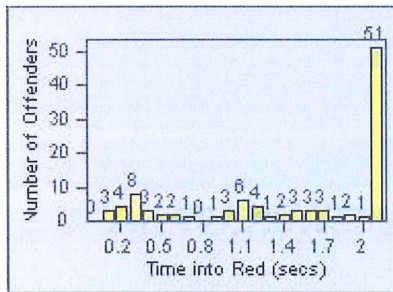

LANE 4

LANE TOTAL

Redflex Redlight Offender Statistics

CONTRACT: Montebello
 DATE FROM: 01-Oct-2013

LOCATION: MON-BEGA-01 Garfield Ave and Beverly Blvd
 DATE TO: 31-Oct-2013

LANE 1

LANE 2

LANE 3

Redflex Redlight Offender Statistics

CONTRACT: Montebello
 DATE FROM: 01-Oct-2013

LOCATION: MON-BEGA-01 Garfield Ave and Beverly Blvd
 DATE TO: 31-Oct-2013

LANE 4

LANE TOTAL

Redflex Redlight Offender Statistics