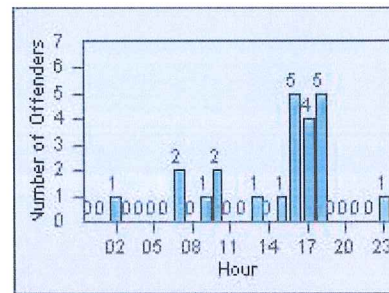

LOCATION: MON-VCGA-01 N. Garfield and Via Campo
 DATE TO: 31-Oct-2013

LANE 1

LANE 2

LANE 3

Redflex Redlight Offender Statistics

CONTRACT: Montebello
 DATE FROM: 01-Oct-2013

LOCATION: MON-VCGA-01 N. Garfield and Via Campo
 DATE TO: 31-Oct-2013

LANE 4

LANE TOTAL

Redflex Redlight Offender Statistics

CONTRACT: Montebello
 DATE FROM: 01-Oct-2013

LOCATION: MON-BEGA-01 Garfield Ave and Beverly Blvd
 DATE TO: 31-Oct-2013

LANE 1

LANE 2

LANE 3