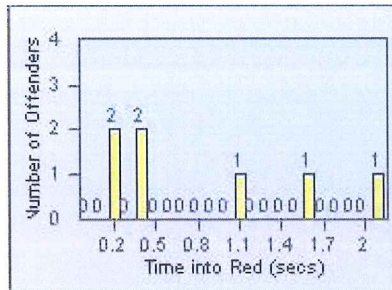

Redflex Redlight Offender Statistics

CONTRACT: Montebello
DATE FROM: 01-Oct-2013

LOCATION: MON-VCGA-01 N. Garfield and Via Campo
DATE TO: 31-Oct-2013

LANE 1

LANE 2

LANE 3