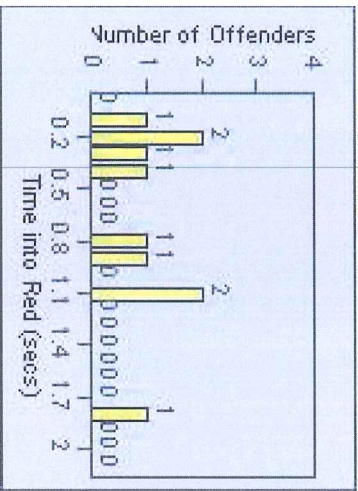

Redflex Redlight Offender Statistics

CONTRACT: Montebello   **LOCATION:** MON-MOPA-01 N. Montebello Blvd
DATE FROM: 01-Oct-2013   **DATE TO:** 31-Oct-2013

LANE 4

LANE TOTAL