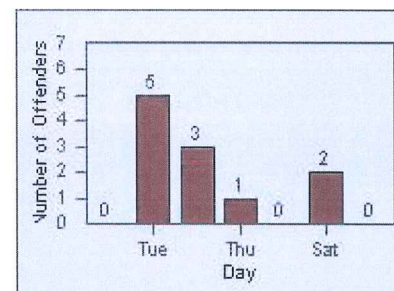

Redflex Redlight Offender Statistics

CONTRACT: Montebello
 DATE FROM: 01-Oct-2013

LOCATION: MON-BEGA-01 Garfield Ave and Beverly Blvd
 DATE TO: 31-Oct-2013

LANE 4

LANE TOTAL

Redflex Redlight Offender Statistics

CONTRACT: Montebello

LOCATION: MON-MOBE-01 Beverly Blvd and Montebello Blvd

DATE FROM: 01-Oct-2013

DATE TO: 31-Oct-2013

LANE 1

LANE 2

LANE 3

Redflex Redlight Offender Statistics