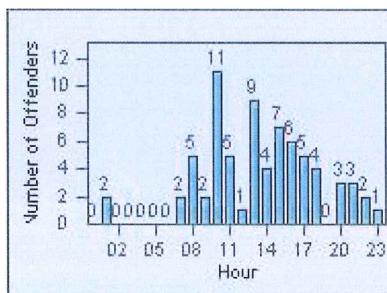

CONTRACT: Montebello
 DATE FROM: 01-Oct-2013

LOCATION: MON-MOBE-01 Beverly Blvd and Montebello Blvd
 DATE TO: 31-Oct-2013

LANE 4

LANE TOTAL

Redflex Redlight Offender Statistics

CONTRACT: Montebello

LOCATION: MON-MOWH-01 Montebello Blvd and Whittier Blvd

DATE FROM: 01-Oct-2013

DATE TO: 31-Oct-2013

LANE 1

LANE 2

LANE 3

Redflex Redlight Offender Statistics

CONTRACT: Montebello
 DATE FROM: 01-Oct-2013

LOCATION: MON-MOWH-01 Montebello Blvd and Whittier Blvd
 DATE TO: 31-Oct-2013