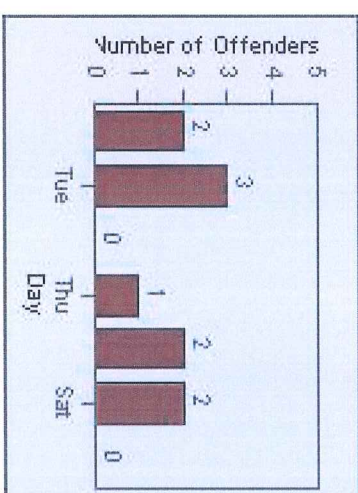

Redflex Redlight Offender Statistics

CONTRACT: Montebello   **LOCATION:** MON-MOPA-01 N. Montebello Blvd
DATE FROM: 01-Oct-2013   **DATE TO:** 31-Oct-2013

LANE 4

LANE TOTAL