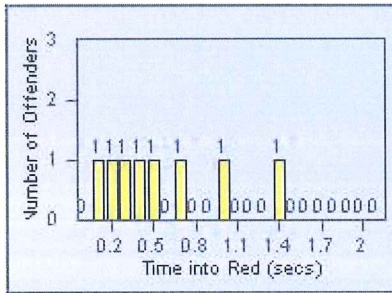

Redflex Redlight Offender Statistics

CONTRACT: Montebello
DATE FROM: 01-Oct-2013

LOCATION: MON-VCGA-01 N. Garfield and Via Campo
DATE TO: 31-Oct-2013

LANE 1