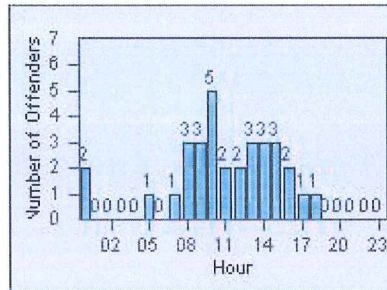

Redflex Redlight Offender Statistics

CONTRACT: Montebello LOCATION: MON-GAVC-01 N. Garfield and Via Campo
 DATE FROM: 01-Oct-2013 DATE TO: 31-Oct-2013

LANE 1

LANE 2

LANE 3

Redflex Redlight Offender Statistics