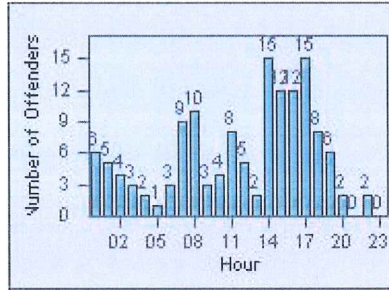

LOCATION: MON-VCGA-01 N. Garfield and Via Campo
 DATE TO: 31-Oct-2013

LANE 1

LANE 2

LANE 3

Redflex Redlight Offender Statistics

CONTRACT: Montebello
 DATE FROM: 01-Oct-2013

LOCATION: MON-VCGA-01 N. Garfield and Via Campo
 DATE TO: 31-Oct-2013

LANE 4

LANE TOTAL

Redflex Redlight Offender Statistics

CONTRACT: Montebello
 DATE FROM: 01-Oct-2013

LOCATION: MON-BEGA-01 Garfield Ave and Beverly Blvd
 DATE TO: 31-Oct-2013

LANE 1

LANE 2

LANE 3