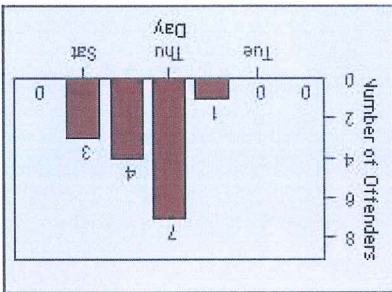

CONTRACT: Montebello
LOCATION: MON-WAGR-01 Washington Blvd and Greenwood Ave
DATE FROM: 01-Oct-2013
DATE TO: 31-Oct-2013

LANE 1

LANE 2

LANE 3

LANE TOTAL

LANE 4

Redflex Redlight Offender Statistics

CONTRACT: Montebello LOCATION: MON-WAGR-01 Washington Blvd and Greenwood Ave
 DATE FROM: 01-Oct-2013 DATE TO: 31-Oct-2013

Redflex Redlight Offender Statistics

CONTRACT: Montebello LOCATION: MON-GAVC-01 N. Garfield and Via Campo
 DATE FROM: 01-Oct-2013 DATE TO: 31-Oct-2013

LANE 1

LANE 2

LANE 3

Redflex Redlight Offender Statistics