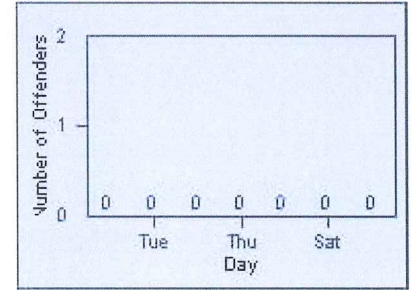

Redflex Redlight Offender Statistics

CONTRACT: Montebello
DATE FROM: 01-Oct-2013

LOCATION: MON-MOWH-01 Montebello Blvd and Whittier Blvd
DATE TO: 31-Oct-2013

LANE 4