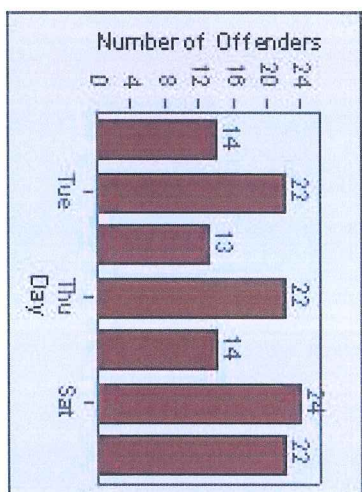

LANE 4

LANE TOTAL

Redflex Redlight Offender Statistics

CONTRACT: Montebello **LOCATION:** MON-MOPA-03 N. Montebello Blvd
DATE FROM: 01-Oct-2013 **DATE TO:** 31-Oct-2013

Redflex Redlight Offender Statistics