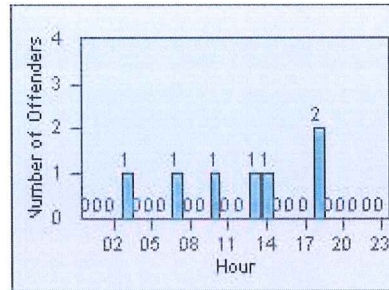

CONTRACT: Montebello
 DATE FROM: 01-Oct-2013

LOCATION: MON-GAVC-01 N. Garfield and Via Campo
 DATE TO: 31-Oct-2013

LANE 4

LANE TOTAL

Redflex Redlight Offender Statistics

CONTRACT: Montebello
 DATE FROM: 01-Oct-2013

LOCATION: MON-VCGA-01 N. Garfield and Via Campo
 DATE TO: 31-Oct-2013

LANE 1

LANE 2

LANE 3

Redflex Redlight Offender Statistics

CONTRACT: Montebello
 DATE FROM: 01-Oct-2013

LOCATION: MON-VCGA-01 N. Garfield and Via Campo
 DATE TO: 31-Oct-2013