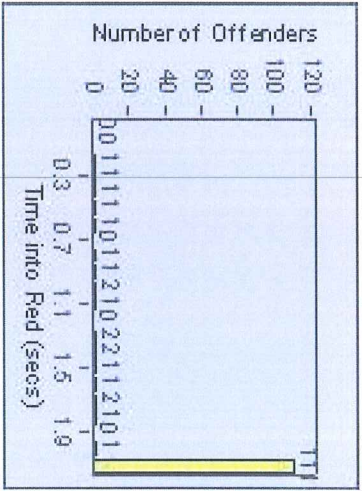

LANE 4

LANE TOTAL

Redflex Redlight Offender Statistics

CONTRACT: Montebello **LOCATION:** MON-MOPA-03 N. Montebello Blvd
DATE FROM: 01-Oct-2013 **DATE TO:** 31-Oct-2013

Redflex Redlight Offender Statistics