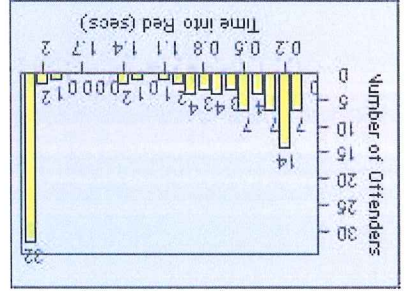

CONTRACT: Montebello
LOCATION: MON-WAGR-01 Washington Blvd and Greenwood Ave
DATE FROM: 01-Oct-2013
DATE TO: 31-Oct-2013

LANE 1

LANE 2

LANE 3

LANE TOTAL

LANE 4

Redflex Redlight Offender Statistics

CONTRACT: Montebello LOCATION: MON-WAGR-01 Washington Blvd and Greenwood Ave
 DATE FROM: 01-Oct-2013 DATE TO: 31-Oct-2013

Redflex Redlight Offender Statistics

CONTRACT: Montebello LOCATION: MON-GAVC-01 N. Garfield and Via Campo
 DATE FROM: 01-Oct-2013 DATE TO: 31-Oct-2013

LANE 1

LANE 2

LANE 3

Redflex Redlight Offender Statistics