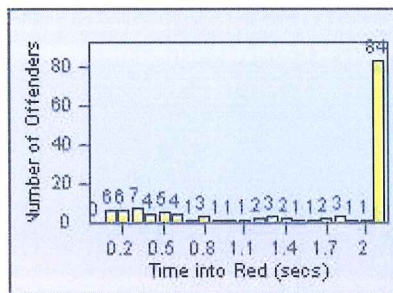

CONTRACT: Montebello
 DATE FROM: 01-Oct-2013

LOCATION: MON-MOBE-01 Beverly Blvd and Montebello Blvd
 DATE TO: 31-Oct-2013

LANE 4

LANE TOTAL

Redflex Redlight Offender Statistics

CONTRACT: Montebello

LOCATION: MON-MOWH-01 Montebello Blvd and Whittier Blvd

DATE FROM: 01-Oct-2013

DATE TO: 31-Oct-2013

LANE 1

LANE 2

LANE 3

Redflex Redlight Offender Statistics

CONTRACT: Montebello
 DATE FROM: 01-Oct-2013

LOCATION: MON-MOWH-01 Montebello Blvd and Whittier Blvd
 DATE TO: 31-Oct-2013