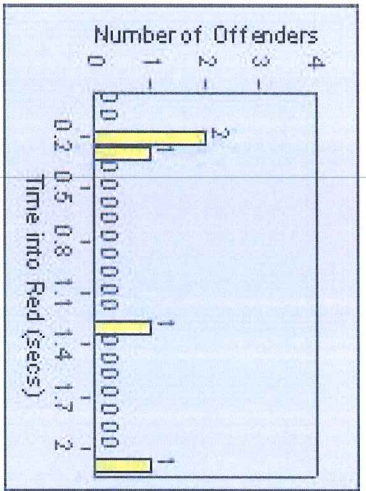

Redflex Redlight Offender Statistics

CONTRACT: Montebello   **LOCATION:** MON-MOPA-01 N. Montebello Blvd
DATE FROM: 01-Oct-2013   **DATE TO:** 31-Oct-2013

LANE 4