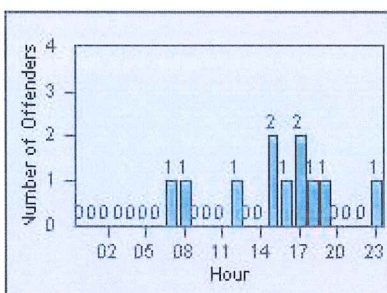

CONTRACT: Montebello
 DATE FROM: 01-Oct-2013

LOCATION: MON-MOBE-01 Beverly Blvd and Montebello Blvd
 DATE TO: 31-Oct-2013

LANE 4

LANE TOTAL

Redflex Redlight Offender Statistics

CONTRACT: Montebello

LOCATION: MON-MOWH-01 Montebello Blvd and Whittier Blvd

DATE FROM: 01-Oct-2013

DATE TO: 31-Oct-2013

LANE 1

LANE 2

LANE 3

Redflex Redlight Offender Statistics

CONTRACT: Montebello
 DATE FROM: 01-Oct-2013

LOCATION: MON-MOWH-01 Montebello Blvd and Whittier Blvd
 DATE TO: 31-Oct-2013