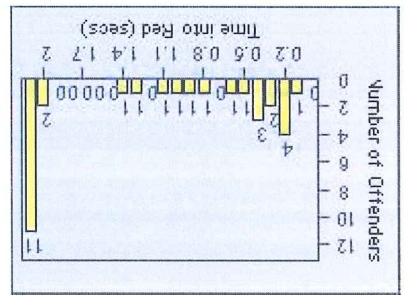

LANE 4

LANE TOTAL

Redflex Redlight Offender Statistics

CONTRACT: Montebello **LOCATION:** MON-MOPA-03 N. Montebello Blvd
DATE FROM: 01-Oct-2013 **DATE TO:** 31-Oct-2013

Redflex Redlight Offender Statistics

CONTRACT: Montebello
LOCATION: MON-WAGR-01 Washington Blvd and Greenwood Ave
DATE FROM: 01-Oct-2013
DATE TO: 31-Oct-2013

LANE 1

LANE 2

LANE 3

LANE TOTAL

LANE 4

Redflex Redlight Offender Statistics

CONTRACT: Montebello LOCATION: MON-WAGR-01 Washington Blvd and Greenwood Ave
 DATE FROM: 01-Oct-2013 DATE TO: 31-Oct-2013