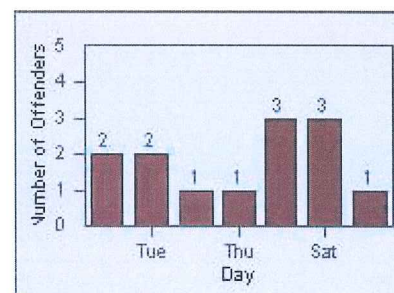

Redflex Redlight Offender Statistics

CONTRACT: Montebello
 DATE FROM: 01-Oct-2013

LOCATION: MON-BEGA-01 Garfield Ave and Beverly Blvd
 DATE TO: 31-Oct-2013

LANE 4

LANE TOTAL

Redflex Redlight Offender Statistics

CONTRACT: Montebello

LOCATION: MON-MOBE-01 Beverly Blvd and Montebello Blvd

DATE FROM: 01-Oct-2013

DATE TO: 31-Oct-2013

LANE 1

LANE 2

LANE 3

Redflex Redlight Offender Statistics

CONTRACT: Montebello
 DATE FROM: 01-Oct-2013

LOCATION: MON-MOBE-01 Beverly Blvd and Montebello Blvd
 DATE TO: 31-Oct-2013

LANE 4

LANE TOTAL

Redflex Redlight Offender Statistics

CONTRACT: Montebello

LOCATION: MON-MOWH-01 Montebello Blvd and Whittier Blvd