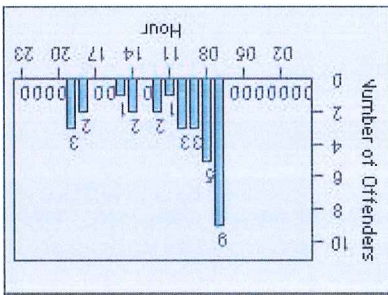

Redflex Redlight Offender Statistics

CONTRACT: Montebello LOCATION: MON-MOPA-03 N. Montebello Blvd
DATE FROM: 01-Oct-2013 DATE TO: 31-Oct-2013

LANE 1

LANE 2

LANE 3

Redflex Redlight Offender Statistics

CONTRACT: Montebello **LOCATION:** MON-MOPA-03 N. Montebello Blvd
DATE FROM: 01-Oct-2013 **DATE TO:** 31-Oct-2013

LANE 4

LANE TOTAL

Redflex Redlight Offender Statistics

CONTRACT: Montebello **LOCATION:** MON-MOPA-03 N. Montebello Blvd
DATE FROM: 01-Oct-2013 **DATE TO:** 31-Oct-2013

Redflex Redlight Offender Statistics

CONTRACT: Montebello
LOCATION: MON-WAGR-01 Washington Blvd and Greenwood Ave
DATE FROM: 01-Oct-2013
DATE TO: 31-Oct-2013

LANE 1

LANE 2

LANE 3

LANE TOTAL

LANE 4

Redflex Redlight Offender Statistics

CONTRACT: Montebello LOCATION: MON-WAGR-01 Washington Blvd and Greenwood Ave
 DATE FROM: 01-Oct-2013 DATE TO: 31-Oct-2013