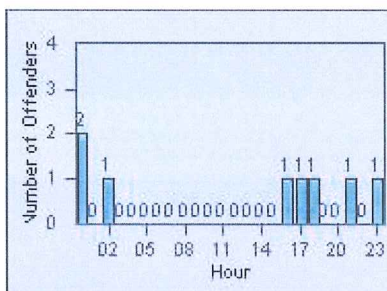

DATE FROM: 01-Oct-2013

DATE TO: 31-Oct-2013

LANE 1

LANE 2

LANE 3

Redflex Redlight Offender Statistics

CONTRACT: Montebello
 DATE FROM: 01-Oct-2013

LOCATION: MON-MOWH-01 Montebello Blvd and Whittier Blvd
 DATE TO: 31-Oct-2013