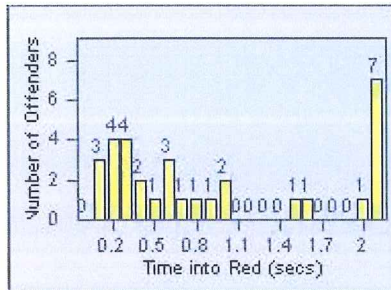

Redflex Redlight Offender Statistics

CONTRACT: Montebello LOCATION: MON-GAVC-01 N. Garfield and Via Campo
 DATE FROM: 01-Oct-2013 DATE TO: 31-Oct-2013

LANE 1

LANE 2

LANE 3

Redflex Redlight Offender Statistics