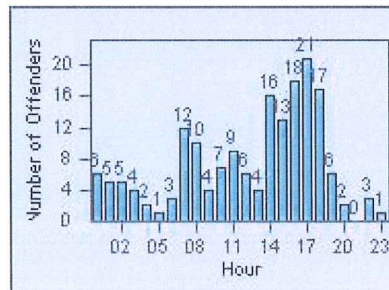

LOCATION: MON-VCGA-01 N. Garfield and Via Campo
 DATE TO: 31-Oct-2013

LANE 1

LANE 2

LANE 3

Redflex Redlight Offender Statistics

CONTRACT: Montebello
 DATE FROM: 01-Oct-2013

LOCATION: MON-VCGA-01 N. Garfield and Via Campo
 DATE TO: 31-Oct-2013

LANE 4

LANE TOTAL

Redflex Redlight Offender Statistics

CONTRACT: Montebello
 DATE FROM: 01-Oct-2013

LOCATION: MON-BEGA-01 Garfield Ave and Beverly Blvd
 DATE TO: 31-Oct-2013

LANE 1

LANE 2

LANE 3