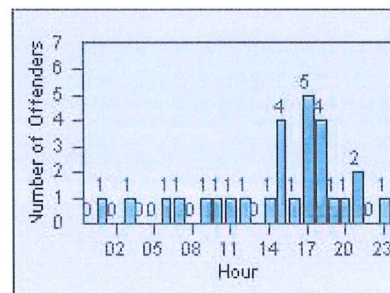

LANE 4

LANE TOTAL

Redflex Redlight Offender Statistics

CONTRACT: Montebello
 DATE FROM: 01-Oct-2013

LOCATION: MON-BEGA-01 Garfield Ave and Beverly Blvd
 DATE TO: 31-Oct-2013

LANE 1

LANE 2

LANE 3

Redflex Redlight Offender Statistics

CONTRACT: Montebello
 DATE FROM: 01-Oct-2013

LOCATION: MON-BEGA-01 Garfield Ave and Beverly Blvd
 DATE TO: 31-Oct-2013

LANE 4

LANE TOTAL

Redflex Redlight Offender Statistics