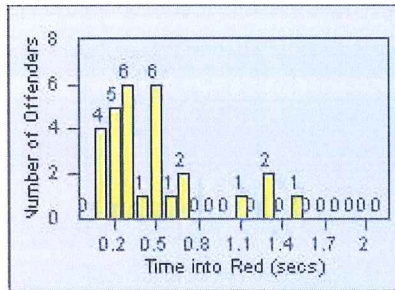

LANE 4

LANE TOTAL

Redflex Redlight Offender Statistics

CONTRACT: Montebello
 DATE FROM: 01-Oct-2013

LOCATION: MON-BEGA-01 Garfield Ave and Beverly Blvd
 DATE TO: 31-Oct-2013

LANE 1

LANE 2

LANE 3

Redflex Redlight Offender Statistics

CONTRACT: Montebello
 DATE FROM: 01-Oct-2013

LOCATION: MON-BEGA-01 Garfield Ave and Beverly Blvd
 DATE TO: 31-Oct-2013

LANE 4

LANE TOTAL

Redflex Redlight Offender Statistics