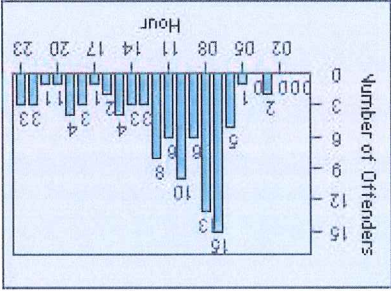

CONTRACT: Montebello
LOCATION: MON-WAGR-01 Washington Blvd and Greenwood Ave
DATE FROM: 01-Oct-2013
DATE TO: 31-Oct-2013

LANE 1

LANE 2

LANE 3

LANE TOTAL

LANE 4

Redflex Redlight Offender Statistics

CONTRACT: Montebello LOCATION: MON-WAGR-01 Washington Blvd and Greenwood Ave
 DATE FROM: 01-Oct-2013 DATE TO: 31-Oct-2013

Redflex Redlight Offender Statistics

CONTRACT: Montebello LOCATION: MON-GAVC-01 N. Garfield and Via Campo
 DATE FROM: 01-Oct-2013 DATE TO: 31-Oct-2013

LANE 1

LANE 2

LANE 3

Redflex Redlight Offender Statistics