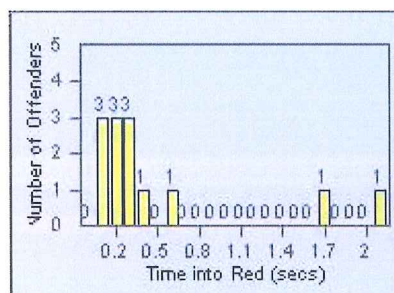

Redflex Redlight Offender Statistics

CONTRACT: Montebello
 DATE FROM: 01-Oct-2013

LOCATION: MON-BEGA-01 Garfield Ave and Beverly Blvd
 DATE TO: 31-Oct-2013

LANE 4

LANE TOTAL

Redflex Redlight Offender Statistics

CONTRACT: Montebello

LOCATION: MON-MOBE-01 Beverly Blvd and Montebello Blvd

DATE FROM: 01-Oct-2013

DATE TO: 31-Oct-2013

LANE 1

LANE 2

LANE 3

Redflex Redlight Offender Statistics

CONTRACT: Montebello
 DATE FROM: 01-Oct-2013

LOCATION: MON-MOBE-01 Beverly Blvd and Montebello Blvd
 DATE TO: 31-Oct-2013

LANE 4

LANE TOTAL

Redflex Redlight Offender Statistics

CONTRACT: Montebello

LOCATION: MON-MOWH-01 Montebello Blvd and Whittier Blvd