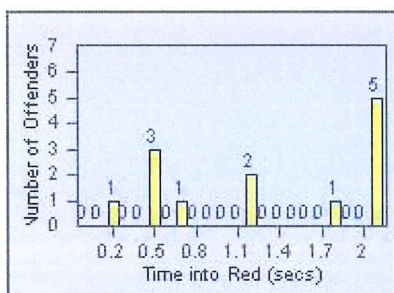

Redflex Redlight Offender Statistics

CONTRACT: Montebello
 DATE FROM: 01-Oct-2013

LOCATION: MON-BEGA-01 Garfield Ave and Beverly Blvd
 DATE TO: 31-Oct-2013

LANE 4

LANE TOTAL

Redflex Redlight Offender Statistics

CONTRACT: Montebello

LOCATION: MON-MOBE-01 Beverly Blvd and Montebello Blvd

DATE FROM: 01-Oct-2013

DATE TO: 31-Oct-2013

LANE 1

LANE 2

LANE 3

Redflex Redlight Offender Statistics