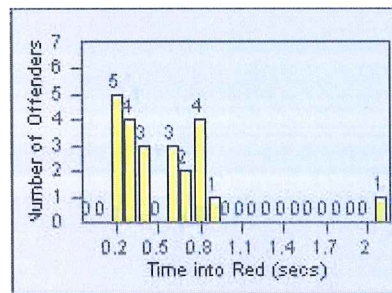

LOCATION: MON-VCGA-01 N. Garfield and Via Campo
 DATE TO: 31-Oct-2013

LANE 1

LANE 2

LANE 3

Redflex Redlight Offender Statistics

CONTRACT: Montebello
 DATE FROM: 01-Oct-2013

LOCATION: MON-VCGA-01 N. Garfield and Via Campo
 DATE TO: 31-Oct-2013

LANE 4

LANE TOTAL

Redflex Redlight Offender Statistics

CONTRACT: Montebello
 DATE FROM: 01-Oct-2013

LOCATION: MON-BEGA-01 Garfield Ave and Beverly Blvd
 DATE TO: 31-Oct-2013

LANE 1

LANE 2

LANE 3