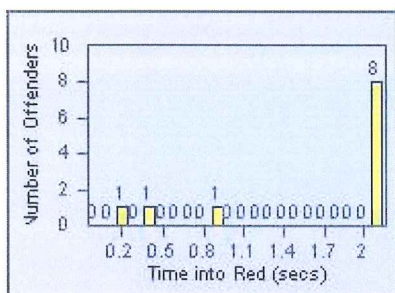

CONTRACT: Montebello
 DATE FROM: 01-Oct-2013

LOCATION: MON-MOBE-01 Beverly Blvd and Montebello Blvd
 DATE TO: 31-Oct-2013

LANE 4

LANE TOTAL

Redflex Redlight Offender Statistics

CONTRACT: Montebello

LOCATION: MON-MOWH-01 Montebello Blvd and Whittier Blvd

DATE FROM: 01-Oct-2013

DATE TO: 31-Oct-2013

LANE 1

LANE 2

LANE 3

Redflex Redlight Offender Statistics

CONTRACT: Montebello
 DATE FROM: 01-Oct-2013

LOCATION: MON-MOWH-01 Montebello Blvd and Whittier Blvd
 DATE TO: 31-Oct-2013