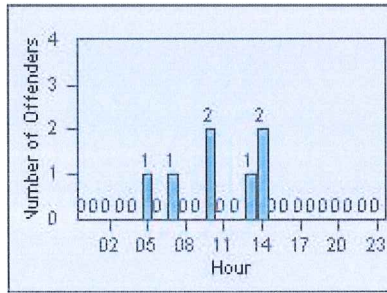

Redflex Redlight Offender Statistics

CONTRACT: Montebello LOCATION: MON-GAVC-01 N. Garfield and Via Campo
 DATE FROM: 01-Oct-2013 DATE TO: 31-Oct-2013

LANE 1

LANE 2

LANE 3

Redflex Redlight Offender Statistics