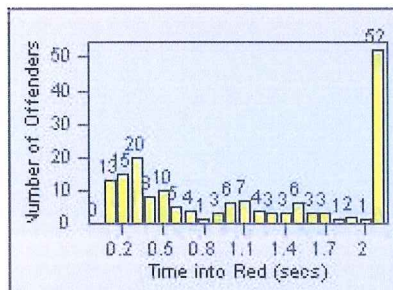

LANE 4

LANE TOTAL

Redflex Redlight Offender Statistics

CONTRACT: Montebello
 DATE FROM: 01-Oct-2013

LOCATION: MON-BEGA-01 Garfield Ave and Beverly Blvd
 DATE TO: 31-Oct-2013

LANE 1

LANE 2

LANE 3

Redflex Redlight Offender Statistics

CONTRACT: Montebello
 DATE FROM: 01-Oct-2013

LOCATION: MON-BEGA-01 Garfield Ave and Beverly Blvd
 DATE TO: 31-Oct-2013

LANE 4

LANE TOTAL

Redflex Redlight Offender Statistics