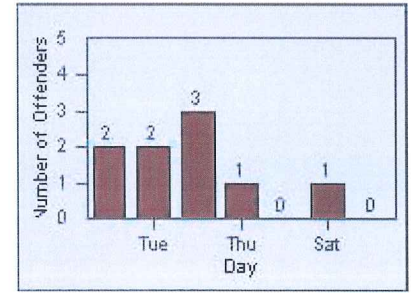

LANE 4

LANE TOTAL

Redflex Redlight Offender Statistics

CONTRACT: Montebello
 DATE FROM: 01-Oct-2013

LOCATION: MON-BEGA-01 Garfield Ave and Beverly Blvd
 DATE TO: 31-Oct-2013

LANE 1

LANE 2

LANE 3

Redflex Redlight Offender Statistics

CONTRACT: Montebello
 DATE FROM: 01-Oct-2013

LOCATION: MON-BEGA-01 Garfield Ave and Beverly Blvd
 DATE TO: 31-Oct-2013

LANE 4

LANE TOTAL

Redflex Redlight Offender Statistics