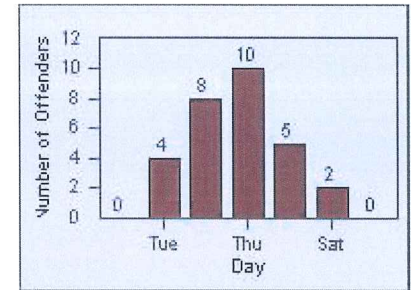

LANE 4

LANE TOTAL

Redflex Redlight Offender Statistics

CONTRACT: Montebello
 DATE FROM: 01-Oct-2013

LOCATION: MON-BEGA-01 Garfield Ave and Beverly Blvd
 DATE TO: 31-Oct-2013

LANE 1

LANE 2

LANE 3

Redflex Redlight Offender Statistics

CONTRACT: Montebello
 DATE FROM: 01-Oct-2013

LOCATION: MON-BEGA-01 Garfield Ave and Beverly Blvd
 DATE TO: 31-Oct-2013

LANE 4

LANE TOTAL

Redflex Redlight Offender Statistics