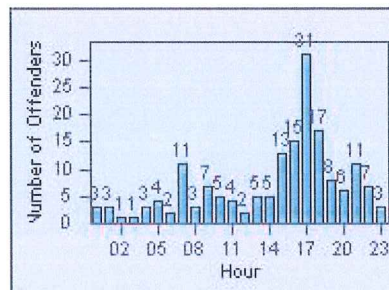

LANE 4

LANE TOTAL

Redflex Redlight Offender Statistics

CONTRACT: Montebello
 DATE FROM: 01-Oct-2013

LOCATION: MON-BEGA-01 Garfield Ave and Beverly Blvd
 DATE TO: 31-Oct-2013

LANE 1

LANE 2

LANE 3

Redflex Redlight Offender Statistics

CONTRACT: Montebello
 DATE FROM: 01-Oct-2013

LOCATION: MON-BEGA-01 Garfield Ave and Beverly Blvd
 DATE TO: 31-Oct-2013

LANE 4

LANE TOTAL

Redflex Redlight Offender Statistics