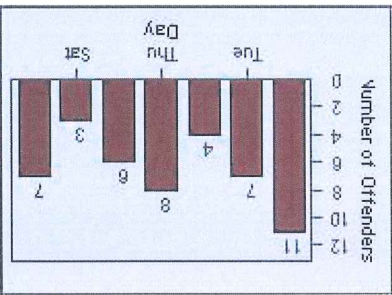

Redflex Redlight Offender Statistics

CONTRACT: Montebello LOCATION: MON-MOPA-03 N. Montebello Blvd
DATE FROM: 01-Oct-2013 DATE TO: 31-Oct-2013

LANE 1

LANE 2

LANE 3

Redflex Redlight Offender Statistics

CONTRACT: Montebello **LOCATION:** MON-MOPA-03 N. Montebello Blvd
DATE FROM: 01-Oct-2013 **DATE TO:** 31-Oct-2013

LANE 4

LANE TOTAL

Redflex Redlight Offender Statistics

CONTRACT: Montebello **LOCATION:** MON-MOPA-03 N. Montebello Blvd
DATE FROM: 01-Oct-2013 **DATE TO:** 31-Oct-2013

Redflex Redlight Offender Statistics

CONTRACT: Montebello
LOCATION: MON-WAGR-01 Washington Blvd and Greenwood Ave
DATE FROM: 01-Oct-2013
DATE TO: 31-Oct-2013

LANE 1

LANE 2

LANE 3

LANE TOTAL

LANE 4

Redflex Redlight Offender Statistics

CONTRACT: Montebello LOCATION: MON-WAGR-01 Washington Blvd and Greenwood Ave
 DATE FROM: 01-Oct-2013 DATE TO: 31-Oct-2013