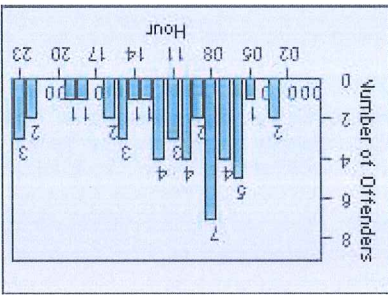

Redflex Redlight Offender Statistics

CONTRACT: Montebello LOCATION: MON-MOPA-03 N. Montebello Blvd
DATE FROM: 01-Oct-2013 DATE TO: 31-Oct-2013

LANE 1

LANE 2

LANE 3

Redflex Redlight Offender Statistics

CONTRACT: Montebello **LOCATION:** MON-MOPA-03 N. Montebello Blvd
DATE FROM: 01-Oct-2013 **DATE TO:** 31-Oct-2013

LANE 4

LANE TOTAL

Redflex Redlight Offender Statistics

CONTRACT: Montebello **LOCATION:** MON-MOPA-03 N. Montebello Blvd
DATE FROM: 01-Oct-2013 **DATE TO:** 31-Oct-2013

Redflex Redlight Offender Statistics

CONTRACT: Montebello
LOCATION: MON-WAGR-01 Washington Blvd and Greenwood Ave
DATE FROM: 01-Oct-2013
DATE TO: 31-Oct-2013

LANE 1

LANE 2

LANE 3

LANE TOTAL

LANE 4

Redflex Redlight Offender Statistics

CONTRACT: Montebello LOCATION: MON-WAGR-01 Washington Blvd and Greenwood Ave
 DATE FROM: 01-Oct-2013 DATE TO: 31-Oct-2013