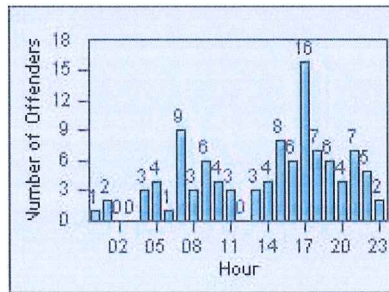

LANE 4

LANE TOTAL

Redflex Redlight Offender Statistics

CONTRACT: Montebello
 DATE FROM: 01-Oct-2013

LOCATION: MON-BEGA-01 Garfield Ave and Beverly Blvd
 DATE TO: 31-Oct-2013

LANE 1

LANE 2

LANE 3

Redflex Redlight Offender Statistics

CONTRACT: Montebello
 DATE FROM: 01-Oct-2013

LOCATION: MON-BEGA-01 Garfield Ave and Beverly Blvd
 DATE TO: 31-Oct-2013

LANE 4

LANE TOTAL

Redflex Redlight Offender Statistics