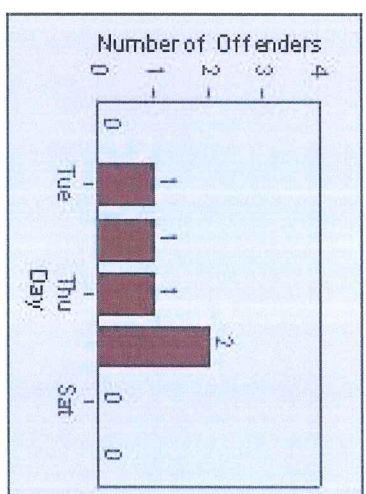

Redflex Redlight Offender Statistics

CONTRACT: Montebello   **LOCATION:** MON-MOPA-01 N. Montebello Blvd
DATE FROM: 01-Oct-2013   **DATE TO:** 31-Oct-2013

LANE 4