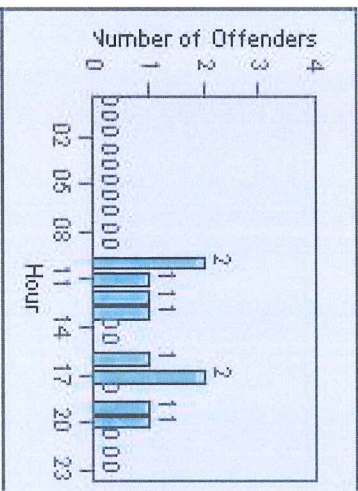

Redflex Redlight Offender Statistics

CONTRACT: Montebello   **LOCATION:** MON-MOPA-01 N. Montebello Blvd
DATE FROM: 01-Oct-2013   **DATE TO:** 31-Oct-2013

LANE 4

LANE TOTAL