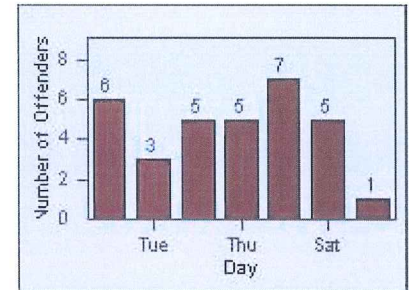

Redflex Redlight Offender Statistics

CONTRACT: Montebello LOCATION: MON-GAVC-01 N. Garfield and Via Campo
 DATE FROM: 01-Oct-2013 DATE TO: 31-Oct-2013

LANE 1

LANE 2

LANE 3

Redflex Redlight Offender Statistics