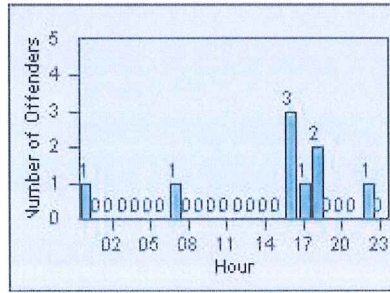

LANE 4

LANE TOTAL

Redflex Redlight Offender Statistics

CONTRACT: Montebello
 DATE FROM: 01-Oct-2013

LOCATION: MON-BEGA-01 Garfield Ave and Beverly Blvd
 DATE TO: 31-Oct-2013

LANE 1

LANE 2

LANE 3

Redflex Redlight Offender Statistics

CONTRACT: Montebello
 DATE FROM: 01-Oct-2013

LOCATION: MON-BEGA-01 Garfield Ave and Beverly Blvd
 DATE TO: 31-Oct-2013

LANE 4

LANE TOTAL

Redflex Redlight Offender Statistics