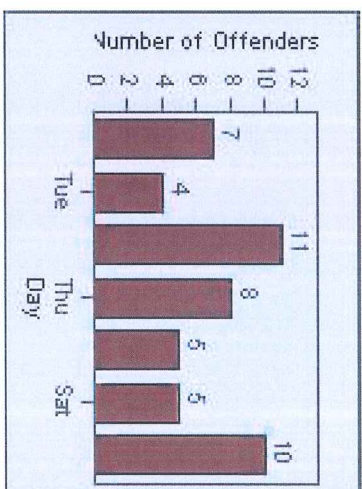

Redflex Redlight Offender Statistics

CONTRACT: Montebello **LOCATION:** MON-MOPA-01 N. Montebello Blvd
DATE FROM: 01-Oct-2013 **DATE TO:** 31-Oct-2013

LANE 1

LANE 2

LANE 3

Redflex Redlight Offender Statistics