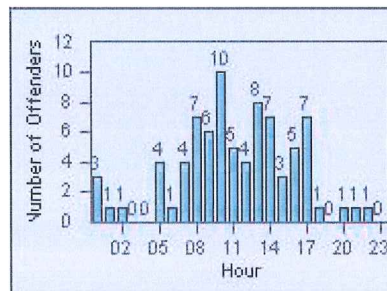

Redflex Redlight Offender Statistics

CONTRACT: Montebello LOCATION: MON-GAVC-01 N. Garfield and Via Campo
 DATE FROM: 01-Oct-2013 DATE TO: 31-Oct-2013

LANE 1

LANE 2

LANE 3

Redflex Redlight Offender Statistics

CONTRACT: Montebello
 DATE FROM: 01-Oct-2013

LOCATION: MON-GAVC-01 N. Garfield and Via Campo
 DATE TO: 31-Oct-2013

LANE 4

LANE TOTAL

Redflex Redlight Offender Statistics

CONTRACT: Montebello
 DATE FROM: 01-Oct-2013

LOCATION: MON-VCGA-01 N. Garfield and Via Campo
 DATE TO: 31-Oct-2013

LANE 1

LANE 2

LANE 3

Redflex Redlight Offender Statistics

CONTRACT: Montebello
 DATE FROM: 01-Oct-2013

LOCATION: MON-VCGA-01 N. Garfield and Via Campo
 DATE TO: 31-Oct-2013