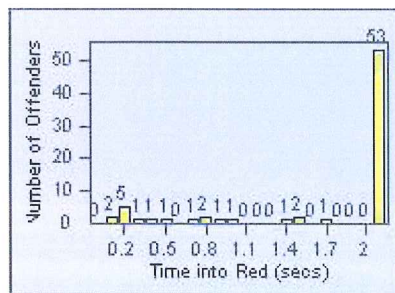

CONTRACT: Montebello
 DATE FROM: 01-Oct-2013

LOCATION: MON-MOBE-01 Beverly Blvd and Montebello Blvd
 DATE TO: 31-Oct-2013

LANE 4

LANE TOTAL

Redflex Redlight Offender Statistics

CONTRACT: Montebello

LOCATION: MON-MOWH-01 Montebello Blvd and Whittier Blvd

DATE FROM: 01-Oct-2013

DATE TO: 31-Oct-2013

LANE 1

LANE 2

LANE 3

Redflex Redlight Offender Statistics

CONTRACT: Montebello
 DATE FROM: 01-Oct-2013

LOCATION: MON-MOWH-01 Montebello Blvd and Whittier Blvd
 DATE TO: 31-Oct-2013