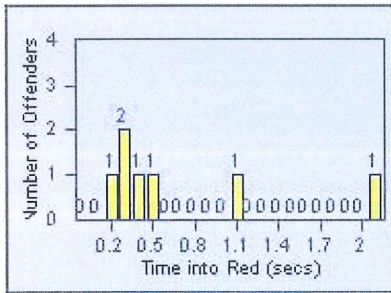

CONTRACT: Montebello
LOCATION: MON-WAGR-01 Washington Blvd and Greenwood Ave
DATE FROM: 01-Oct-2013
DATE TO: 31-Oct-2013

LANE 1

LANE 2

LANE 3

LANE TOTAL

LANE 4

Redflex Redlight Offender Statistics

CONTRACT: Montebello LOCATION: MON-WAGR-01 Washington Blvd and Greenwood Ave
 DATE FROM: 01-Oct-2013 DATE TO: 31-Oct-2013

Redflex Redlight Offender Statistics

CONTRACT: Montebello LOCATION: MON-GAVC-01 N. Garfield and Via Campo
 DATE FROM: 01-Oct-2013 DATE TO: 31-Oct-2013

LANE 1

LANE 2

LANE 3

Redflex Redlight Offender Statistics