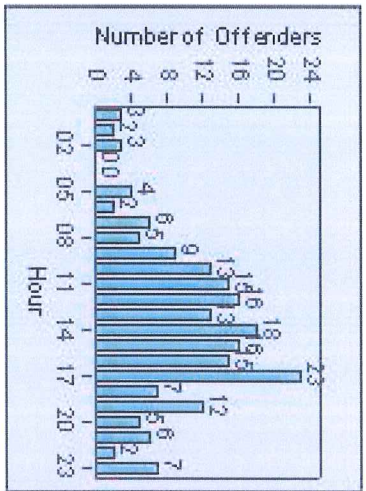

CONTRACT: Montebello **LOCATION:** MON-MOPA-01 N. Montebello Blvd
DATE FROM: 01-Oct-2013 **DATE TO:** 31-Oct-2013

LANE 4

LANE TOTAL

Redflex Redlight Offender Statistics

CONTRACT: Montebello **LOCATION:** MON-MOPA-01 N. Montebello Blvd
DATE FROM: 01-Oct-2013 **DATE TO:** 31-Oct-2013