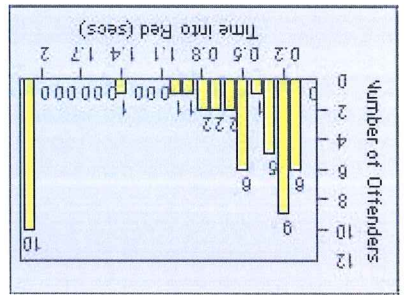

Redflex Redlight Offender Statistics

CONTRACT: Montebello
LOCATION: MON-WAGR-01 Washington Blvd and Greenwood Ave
DATE FROM: 01-Oct-2013
DATE TO: 31-Oct-2013

LANE 2

LANE 3