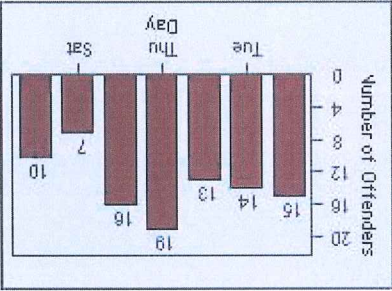

CONTRACT: Montebello
LOCATION: MON-WAGR-01 Washington Blvd and Greenwood Ave
DATE FROM: 01-Oct-2013
DATE TO: 31-Oct-2013

LANE 1

LANE 2

LANE 3

LANE TOTAL

LANE 4

Redflex Redlight Offender Statistics

CONTRACT: Montebello LOCATION: MON-WAGR-01 Washington Blvd and Greenwood Ave
 DATE FROM: 01-Oct-2013 DATE TO: 31-Oct-2013

Redflex Redlight Offender Statistics

CONTRACT: Montebello LOCATION: MON-GAVC-01 N. Garfield and Via Campo
 DATE FROM: 01-Oct-2013 DATE TO: 31-Oct-2013

LANE 1

LANE 2

LANE 3

Redflex Redlight Offender Statistics