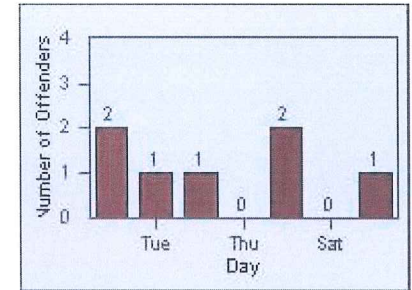

Redflex Redlight Offender Statistics

CONTRACT: Montebello
DATE FROM: 01-Oct-2013

LOCATION: MON-VCGA-01 N. Garfield and Via Campo
DATE TO: 31-Oct-2013

LANE 1

LANE 2

LANE 3