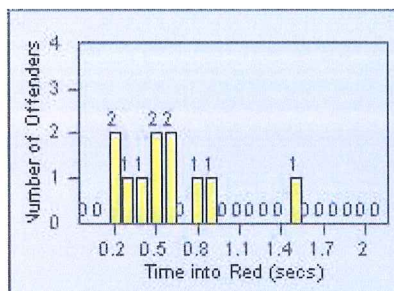

Redflex Redlight Offender Statistics

CONTRACT: Montebello
 DATE FROM: 01-Oct-2013

LOCATION: MON-BEGA-01 Garfield Ave and Beverly Blvd
 DATE TO: 31-Oct-2013

LANE 4

LANE TOTAL

Redflex Redlight Offender Statistics

CONTRACT: Montebello

LOCATION: MON-MOBE-01 Beverly Blvd and Montebello Blvd

DATE FROM: 01-Oct-2013

DATE TO: 31-Oct-2013

LANE 1

LANE 2

LANE 3

Redflex Redlight Offender Statistics