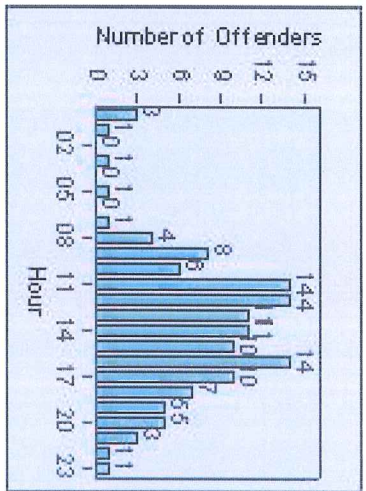

Redflex Redlight Offender Statistics

CONTRACT: Montebello LOCATION: MON-MOPA-03 N. Montebello Blvd
DATE FROM: 01-Oct-2013 DATE TO: 31-Oct-2013

LANE 1

LANE 2

LANE 3

Redflex Redlight Offender Statistics

CONTRACT: Montebello **LOCATION:** MON-MOPA-03 N. Montebello Blvd
DATE FROM: 01-Oct-2013 **DATE TO:** 31-Oct-2013