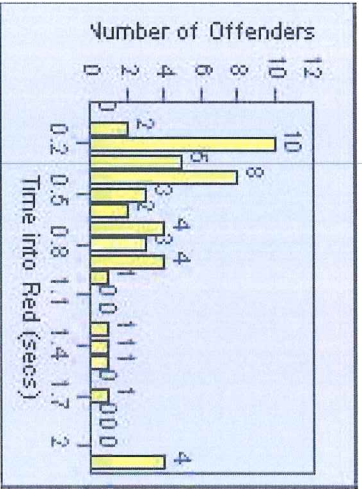

Redflex Redlight Offender Statistics

CONTRACT: Montebello **LOCATION:** MON-MOPA-01 N. Montebello Blvd
DATE FROM: 01-Oct-2013 **DATE TO:** 31-Oct-2013

LANE 1

LANE 2

LANE 3

Redflex Redlight Offender Statistics