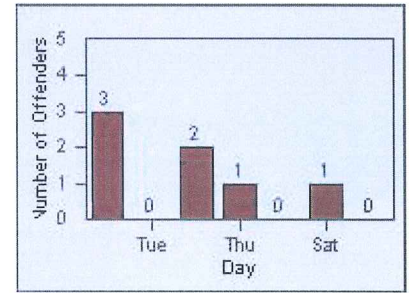

CONTRACT: Montebello
LOCATION: MON-WAGR-01 Washington Blvd and Greenwood Ave
DATE FROM: 01-Oct-2013
DATE TO: 31-Oct-2013

LANE 1

LANE 2

LANE 3

LANE TOTAL

LANE 4

Redflex Redlight Offender Statistics

CONTRACT: Montebello LOCATION: MON-WAGR-01 Washington Blvd and Greenwood Ave
 DATE FROM: 01-Oct-2013 DATE TO: 31-Oct-2013

Redflex Redlight Offender Statistics

CONTRACT: Montebello LOCATION: MON-GAVC-01 N. Garfield and Via Campo
 DATE FROM: 01-Oct-2013 DATE TO: 31-Oct-2013

LANE 1

LANE 2

LANE 3

Redflex Redlight Offender Statistics