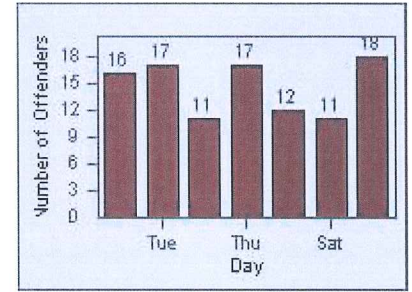

Redflex Redlight Offender Statistics

CONTRACT: Montebello
DATE FROM: 01-Oct-2013

LOCATION: MON-MOBE-01 Beverly Blvd and Montebello Blvd
DATE TO: 31-Oct-2013

LANE 4