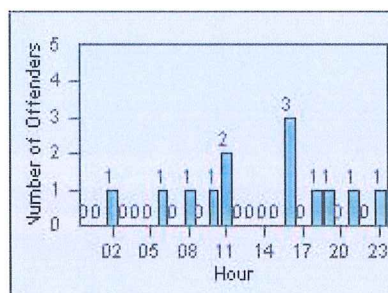

Redflex Redlight Offender Statistics

CONTRACT: Montebello
 DATE FROM: 01-Oct-2013

LOCATION: MON-BEGA-01 Garfield Ave and Beverly Blvd
 DATE TO: 31-Oct-2013

LANE 4

LANE TOTAL

Redflex Redlight Offender Statistics

CONTRACT: Montebello

LOCATION: MON-MOBE-01 Beverly Blvd and Montebello Blvd

DATE FROM: 01-Oct-2013

DATE TO: 31-Oct-2013

LANE 1

LANE 2

LANE 3

Redflex Redlight Offender Statistics