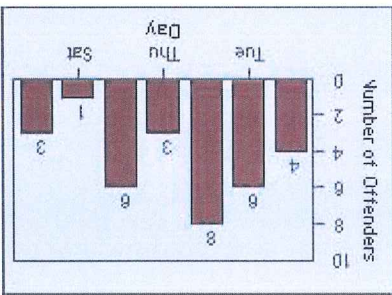

Redflex Redlight Offender Statistics

CONTRACT: Montebello LOCATION: MON-MOPA-03 N. Montebello Blvd
DATE FROM: 01-Oct-2013 DATE TO: 31-Oct-2013

LANE 1

LANE 2

LANE 3

Redflex Redlight Offender Statistics

CONTRACT: Montebello **LOCATION:** MON-MOPA-03 N. Montebello Blvd
DATE FROM: 01-Oct-2013 **DATE TO:** 31-Oct-2013

LANE 4

LANE TOTAL

Redflex Redlight Offender Statistics

CONTRACT: Montebello **LOCATION:** MON-MOPA-03 N. Montebello Blvd
DATE FROM: 01-Oct-2013 **DATE TO:** 31-Oct-2013

Redflex Redlight Offender Statistics

CONTRACT: Montebello
LOCATION: MON-WAGR-01 Washington Blvd and Greenwood Ave
DATE FROM: 01-Oct-2013
DATE TO: 31-Oct-2013

LANE 1

LANE 2

LANE 3

LANE TOTAL

LANE 4

Redflex Redlight Offender Statistics

CONTRACT: Montebello LOCATION: MON-WAGR-01 Washington Blvd and Greenwood Ave
 DATE FROM: 01-Oct-2013 DATE TO: 31-Oct-2013