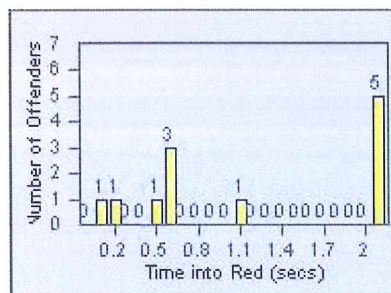

Redflex Redlight Offender Statistics

CONTRACT: Montebello LOCATION: MON-GAVC-01 N. Garfield and Via Campo
 DATE FROM: 01-Oct-2013 DATE TO: 31-Oct-2013

LANE 1

LANE 2

LANE 3

Redflex Redlight Offender Statistics

CONTRACT: Montebello
 DATE FROM: 01-Oct-2013

LOCATION: MON-GAVC-01 N. Garfield and Via Campo
 DATE TO: 31-Oct-2013

LANE 4

LANE TOTAL

Redflex Redlight Offender Statistics

CONTRACT: Montebello
 DATE FROM: 01-Oct-2013