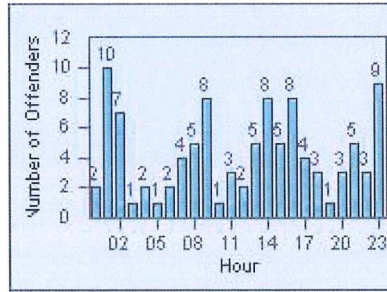

Redflex Redlight Offender Statistics

CONTRACT: Montebello
 DATE FROM: 01-Oct-2013

LOCATION: MON-BEGA-01 Garfield Ave and Beverly Blvd
 DATE TO: 31-Oct-2013

LANE 4

LANE TOTAL

Redflex Redlight Offender Statistics

CONTRACT: Montebello

LOCATION: MON-MOBE-01 Beverly Blvd and Montebello Blvd

DATE FROM: 01-Oct-2013

DATE TO: 31-Oct-2013

LANE 1

LANE 2

LANE 3

Redflex Redlight Offender Statistics

CONTRACT: Montebello
 DATE FROM: 01-Oct-2013

LOCATION: MON-MOBE-01 Beverly Blvd and Montebello Blvd
 DATE TO: 31-Oct-2013

LANE 4

LANE TOTAL

Redflex Redlight Offender Statistics

CONTRACT: Montebello

LOCATION: MON-MOWH-01 Montebello Blvd and Whittier Blvd