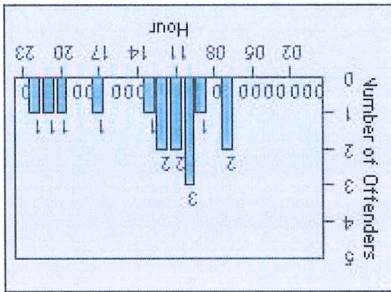

CONTRACT: Montebello
LOCATION: MON-WAGR-01 Washington Blvd and Greenwood Ave
DATE FROM: 01-Oct-2013
DATE TO: 31-Oct-2013

LANE 1

LANE 2

LANE 3

LANE TOTAL

LANE 4

Redflex Redlight Offender Statistics

CONTRACT: Montebello LOCATION: MON-WAGR-01 Washington Blvd and Greenwood Ave
 DATE FROM: 01-Oct-2013 DATE TO: 31-Oct-2013

Redflex Redlight Offender Statistics

CONTRACT: Montebello LOCATION: MON-GAVC-01 N. Garfield and Via Campo
 DATE FROM: 01-Oct-2013 DATE TO: 31-Oct-2013

LANE 1

LANE 2

LANE 3

Redflex Redlight Offender Statistics