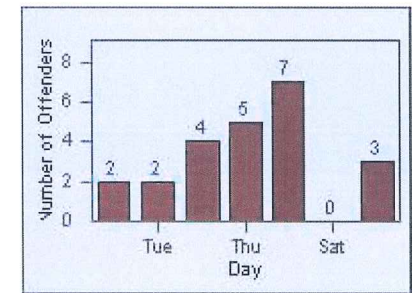

LOCATION: MON-VCGA-01 N. Garfield and Via Campo
 DATE TO: 31-Oct-2013

LANE 1

LANE 2

LANE 3

Redflex Redlight Offender Statistics

CONTRACT: Montebello
 DATE FROM: 01-Oct-2013

LOCATION: MON-VCGA-01 N. Garfield and Via Campo
 DATE TO: 31-Oct-2013

LANE 4

LANE TOTAL

Redflex Redlight Offender Statistics

CONTRACT: Montebello
 DATE FROM: 01-Oct-2013

LOCATION: MON-BEGA-01 Garfield Ave and Beverly Blvd
 DATE TO: 31-Oct-2013

LANE 1

LANE 2

LANE 3