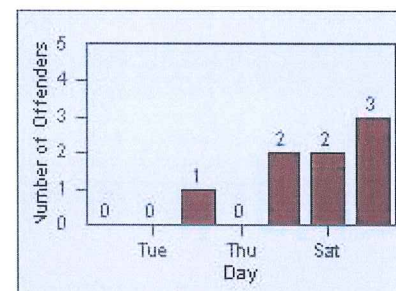

DATE FROM: 01-Oct-2013

DATE TO: 31-Oct-2013

LANE 1

LANE 2

LANE 3

Redflex Redlight Offender Statistics

CONTRACT: Montebello
 DATE FROM: 01-Oct-2013

LOCATION: MON-MOWH-01 Montebello Blvd and Whittier Blvd
 DATE TO: 31-Oct-2013