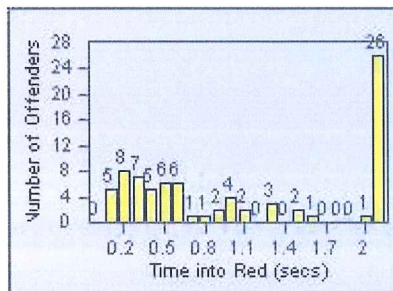

Redflex Redlight Offender Statistics

CONTRACT: Montebello LOCATION: MON-GAVC-01 N. Garfield and Via Campo
 DATE FROM: 01-Oct-2013 DATE TO: 31-Oct-2013

LANE 1

LANE 2

LANE 3

Redflex Redlight Offender Statistics

CONTRACT: Montebello
 DATE FROM: 01-Oct-2013

LOCATION: MON-GAVC-01 N. Garfield and Via Campo
 DATE TO: 31-Oct-2013

LANE 4

LANE TOTAL

Redflex Redlight Offender Statistics

CONTRACT: Montebello
 DATE FROM: 01-Oct-2013