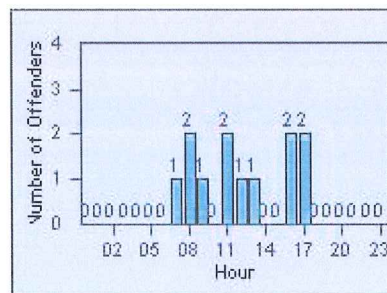

Redflex Redlight Offender Statistics

CONTRACT: Montebello LOCATION: MON-GAVC-01 N. Garfield and Via Campo
 DATE FROM: 01-Oct-2013 DATE TO: 31-Oct-2013

LANE 1

LANE 2

LANE 3

Redflex Redlight Offender Statistics