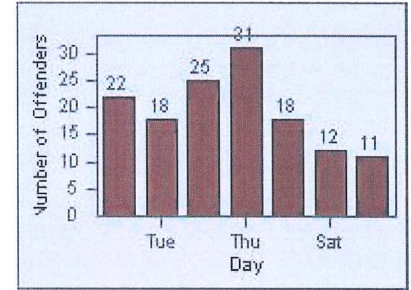

LOCATION: MON-VCGA-01 N. Garfield and Via Campo
 DATE TO: 31-Oct-2013

LANE 1

LANE 2

LANE 3

Redflex Redlight Offender Statistics

CONTRACT: Montebello
 DATE FROM: 01-Oct-2013

LOCATION: MON-VCGA-01 N. Garfield and Via Campo
 DATE TO: 31-Oct-2013

LANE 4

LANE TOTAL

Redflex Redlight Offender Statistics

CONTRACT: Montebello
 DATE FROM: 01-Oct-2013

LOCATION: MON-BEGA-01 Garfield Ave and Beverly Blvd
 DATE TO: 31-Oct-2013

LANE 1

LANE 2

LANE 3