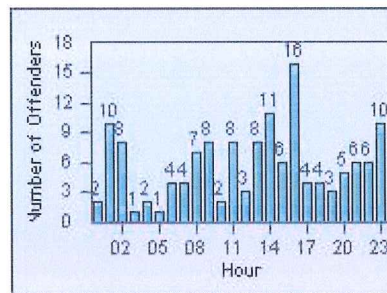

CONTRACT: Montebello
 DATE FROM: 01-Oct-2013

LOCATION: MON-MOBE-01 Beverly Blvd and Montebello Blvd
 DATE TO: 31-Oct-2013

LANE 4

LANE TOTAL

Redflex Redlight Offender Statistics

CONTRACT: Montebello

LOCATION: MON-MOWH-01 Montebello Blvd and Whittier Blvd

DATE FROM: 01-Oct-2013

DATE TO: 31-Oct-2013

LANE 1

LANE 2

LANE 3

Redflex Redlight Offender Statistics

CONTRACT: Montebello
 DATE FROM: 01-Oct-2013

LOCATION: MON-MOWH-01 Montebello Blvd and Whittier Blvd
 DATE TO: 31-Oct-2013