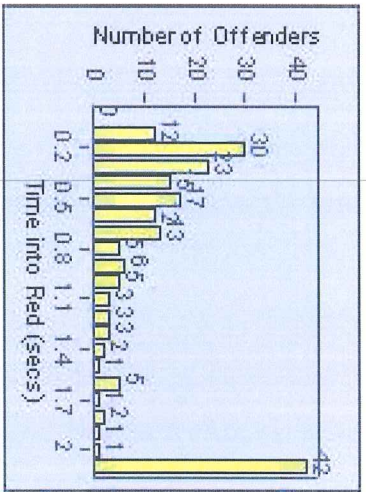

CONTRACT: Montebello **LOCATION:** MON-MOPA-01 N. Montebello Blvd
DATE FROM: 01-Oct-2013 **DATE TO:** 31-Oct-2013

LANE 4

LANE TOTAL

Redflex Redlight Offender Statistics

CONTRACT: Montebello **LOCATION:** MON-MOPA-01 N. Montebello Blvd
DATE FROM: 01-Oct-2013 **DATE TO:** 31-Oct-2013