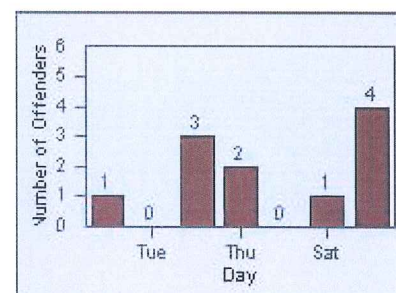

CONTRACT: Montebello
 DATE FROM: 01-Oct-2013

LOCATION: MON-MOBE-01 Beverly Blvd and Montebello Blvd
 DATE TO: 31-Oct-2013

LANE 4

LANE TOTAL

Redflex Redlight Offender Statistics

CONTRACT: Montebello

LOCATION: MON-MOWH-01 Montebello Blvd and Whittier Blvd

DATE FROM: 01-Oct-2013

DATE TO: 31-Oct-2013

LANE 1

LANE 2

LANE 3

Redflex Redlight Offender Statistics

CONTRACT: Montebello
 DATE FROM: 01-Oct-2013

LOCATION: MON-MOWH-01 Montebello Blvd and Whittier Blvd
 DATE TO: 31-Oct-2013