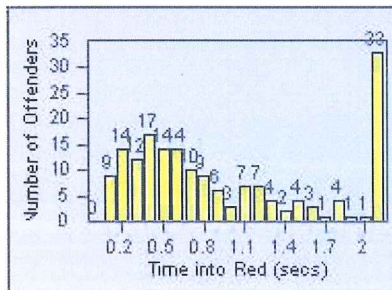

LOCATION: MON-VCGA-01 N. Garfield and Via Campo
 DATE TO: 31-Oct-2013

LANE 1

LANE 2

LANE 3

Redflex Redlight Offender Statistics

CONTRACT: Montebello
 DATE FROM: 01-Oct-2013

LOCATION: MON-VCGA-01 N. Garfield and Via Campo
 DATE TO: 31-Oct-2013

LANE 4

LANE TOTAL

Redflex Redlight Offender Statistics

CONTRACT: Montebello
 DATE FROM: 01-Oct-2013

LOCATION: MON-BEGA-01 Garfield Ave and Beverly Blvd
 DATE TO: 31-Oct-2013

LANE 1

LANE 2

LANE 3