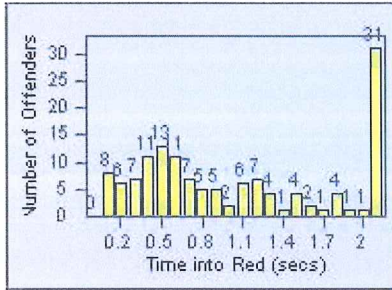

LOCATION: MON-VCGA-01 N. Garfield and Via Campo
 DATE TO: 31-Oct-2013

LANE 1

LANE 2

LANE 3

Redflex Redlight Offender Statistics

CONTRACT: Montebello
 DATE FROM: 01-Oct-2013

LOCATION: MON-VCGA-01 N. Garfield and Via Campo
 DATE TO: 31-Oct-2013

LANE 4

LANE TOTAL

Redflex Redlight Offender Statistics

CONTRACT: Montebello
 DATE FROM: 01-Oct-2013

LOCATION: MON-BEGA-01 Garfield Ave and Beverly Blvd
 DATE TO: 31-Oct-2013

LANE 1

LANE 2

LANE 3