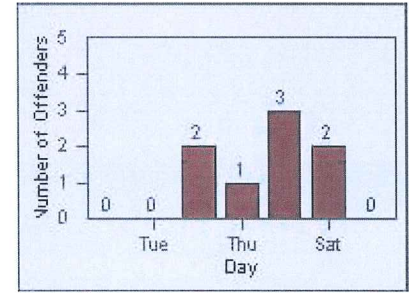

CONTRACT: Montebello
 DATE FROM: 01-Oct-2013

LOCATION: MON-GAVC-01 N. Garfield and Via Campo
 DATE TO: 31-Oct-2013

LANE 4

LANE TOTAL

Redflex Redlight Offender Statistics

CONTRACT: Montebello
 DATE FROM: 01-Oct-2013

LOCATION: MON-VCGA-01 N. Garfield and Via Campo
 DATE TO: 31-Oct-2013

LANE 1

LANE 2

LANE 3

Redflex Redlight Offender Statistics

CONTRACT: Montebello
 DATE FROM: 01-Oct-2013

LOCATION: MON-VCGA-01 N. Garfield and Via Campo
 DATE TO: 31-Oct-2013