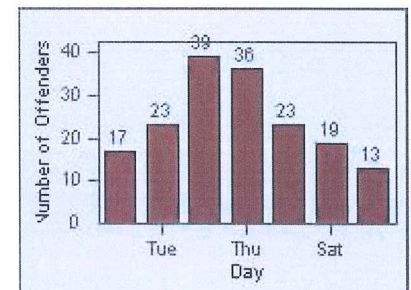

Redflex Redlight Offender Statistics

CONTRACT: Montebello
 DATE FROM: 01-Oct-2013

LOCATION: MON-BEGA-01 Garfield Ave and Beverly Blvd
 DATE TO: 31-Oct-2013

LANE 4

LANE TOTAL

Redflex Redlight Offender Statistics