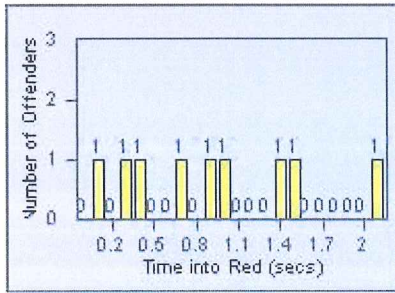

LANE 4

LANE TOTAL

Redflex Redlight Offender Statistics

CONTRACT: Montebello
 DATE FROM: 01-Oct-2013

LOCATION: MON-BEGA-01 Garfield Ave and Beverly Blvd
 DATE TO: 31-Oct-2013

LANE 1

LANE 2

LANE 3

Redflex Redlight Offender Statistics

CONTRACT: Montebello
 DATE FROM: 01-Oct-2013

LOCATION: MON-BEGA-01 Garfield Ave and Beverly Blvd
 DATE TO: 31-Oct-2013

LANE 4

LANE TOTAL

Redflex Redlight Offender Statistics