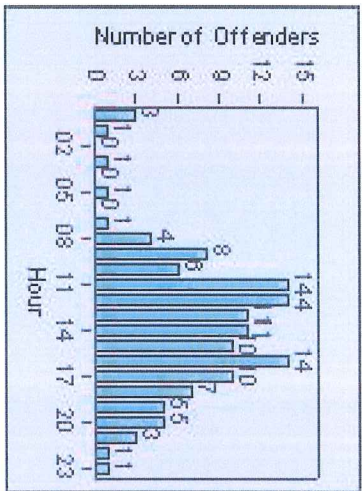

LANE 4

LANE TOTAL

Redflex Redlight Offender Statistics

CONTRACT: Montebello **LOCATION:** MON-MOPA-03 N. Montebello Blvd
DATE FROM: 01-Oct-2013 **DATE TO:** 31-Oct-2013

Redflex Redlight Offender Statistics