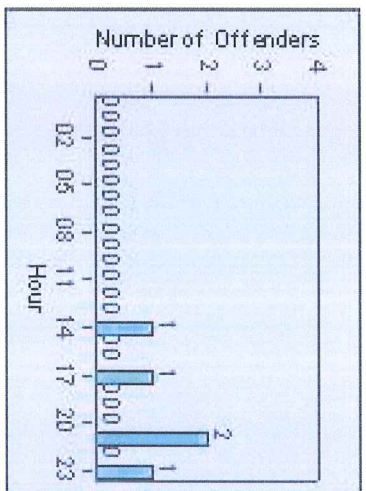

Redflex Redlight Offender Statistics

CONTRACT: Montebello   **LOCATION:** MON-MOPA-01 N. Montebello Blvd
DATE FROM: 01-Oct-2013   **DATE TO:** 31-Oct-2013

LANE 4