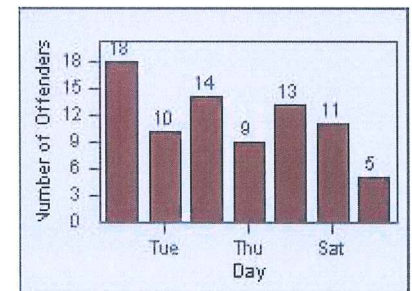

CONTRACT: Montebello
 DATE FROM: 01-Oct-2013

LOCATION: MON-GAVC-01 N. Garfield and Via Campo
 DATE TO: 31-Oct-2013

LANE 4

LANE TOTAL

Redflex Redlight Offender Statistics

CONTRACT: Montebello
 DATE FROM: 01-Oct-2013