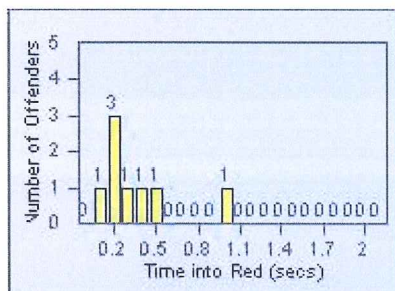

CONTRACT: Montebello
 DATE FROM: 01-Oct-2013

LOCATION: MON-MOBE-01 Beverly Blvd and Montebello Blvd
 DATE TO: 31-Oct-2013

LANE 4

LANE TOTAL

Redflex Redlight Offender Statistics

CONTRACT: Montebello

LOCATION: MON-MOWH-01 Montebello Blvd and Whittier Blvd

DATE FROM: 01-Oct-2013

DATE TO: 31-Oct-2013

LANE 1

LANE 2

LANE 3

Redflex Redlight Offender Statistics

CONTRACT: Montebello
 DATE FROM: 01-Oct-2013

LOCATION: MON-MOWH-01 Montebello Blvd and Whittier Blvd
 DATE TO: 31-Oct-2013