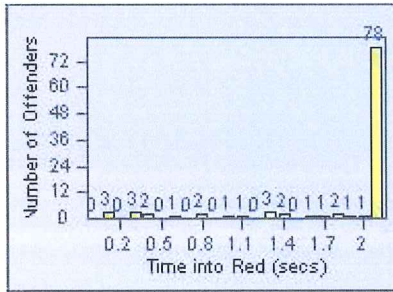

Redflex Redlight Offender Statistics

CONTRACT: Montebello
 DATE FROM: 01-Oct-2013

LOCATION: MON-BEGA-01 Garfield Ave and Beverly Blvd
 DATE TO: 31-Oct-2013

LANE 4

LANE TOTAL

Redflex Redlight Offender Statistics

CONTRACT: Montebello

LOCATION: MON-MOBE-01 Beverly Blvd and Montebello Blvd

DATE FROM: 01-Oct-2013

DATE TO: 31-Oct-2013

LANE 1

LANE 2

LANE 3

Redflex Redlight Offender Statistics

CONTRACT: Montebello
 DATE FROM: 01-Oct-2013

LOCATION: MON-MOBE-01 Beverly Blvd and Montebello Blvd
 DATE TO: 31-Oct-2013

LANE 4

LANE TOTAL

Redflex Redlight Offender Statistics

CONTRACT: Montebello

LOCATION: MON-MOWH-01 Montebello Blvd and Whittier Blvd