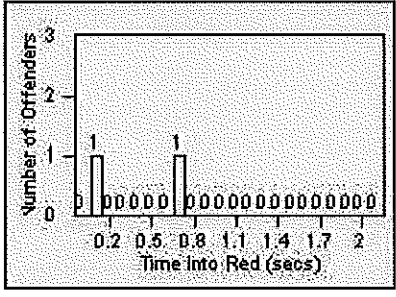

B(2)

Redflex Redlight Offender Statistics

CONTRACT: Montebello LOCATION: MON-MOPA-01 N. Montebello Blvd
 DATE FROM: 01-Mar-2018 DATE TO: 31-Mar-2018

LANE 1

LANE 2

LANE 3

Redflex Redlight Offender Statistics