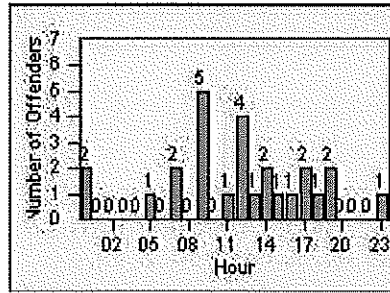

Redflex Redlight Offender Statistics

CONTRACT: Montebello
DATE FROM: 01-Mar-2018

LOCATION: MON-WAGR-01 Washington Blvd and Greenwood Ave
DATE TO: 31-Mar-2018

LANE 1