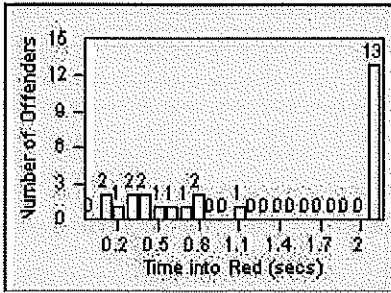

Redflex Redlight Offender Statistics

CONTRACT: Montebello
DATE FROM: 01-Mar-2018

LOCATION: MON-WAGR-01 Washington Blvd and Greenwood Ave
DATE TO: 31-Mar-2018

LANE 1