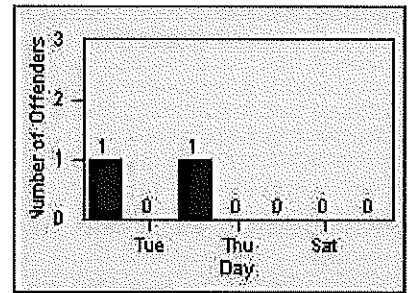

Redflex Redlight Offender Statistics

CONTRACT: Montebello   LOCATION: MON-MOPA-03 N. Montebello Blvd
DATE FROM: 01-Mar-2018   DATE TO: 31-Mar-2018

LANE 1

LANE 2

LANE 3