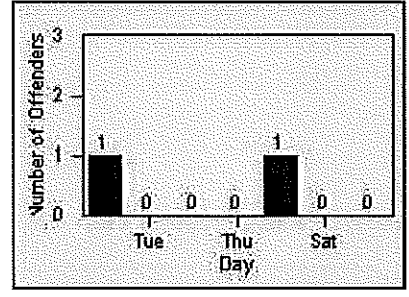

B(2)

Redflex Redlight Offender Statistics

CONTRACT: Montebello LOCATION: MON-MOPA-01 N. Montebello Blvd
 DATE FROM: 01-Mar-2018 DATE TO: 31-Mar-2018

LANE 1

LANE 2

LANE 3

Redflex Redlight Offender Statistics