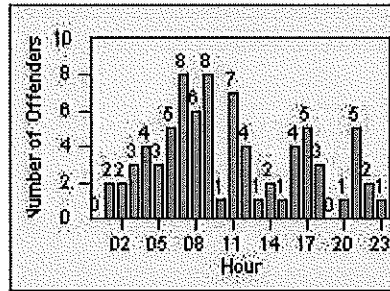

CONTRACT: Montebello
 DATE FROM: 01-Mar-2018

LOCATION: MON-WAGR-01 Washington Blvd and Greenwood Ave
 DATE TO: 31-Mar-2018

LANE 1

LANE 2

LANE 3

Redflex Redlight Offender Statistics

CONTRACT: Montebello
 DATE FROM: 01-Mar-2018