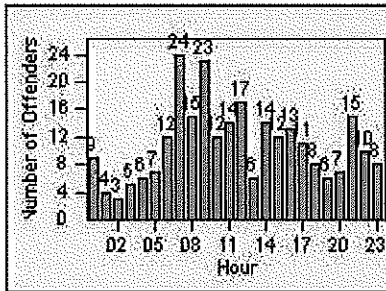

Redflex Redlight Offender Statistics

CONTRACT: Montebello
DATE FROM: 01-Mar-2018

LOCATION: MON-WAGR-01 Washington Blvd and Greenwood Ave
DATE TO: 31-Mar-2018

LANE 4

LANE TOTAL