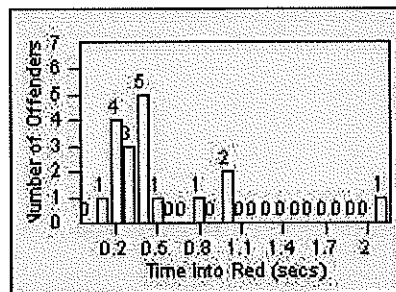

LOCATION: MON-BEGA-01 Garfield Ave and Beverly Blvd
 DATE TO: 31-Mar-2018

LANE 1

LANE 2

LANE 3

Redflex Redlight Offender Statistics

CONTRACT: Montebello
 DATE FROM: 01-Mar-2018

LOCATION: MON-BEGA-01 Garfield Ave and Beverly Blvd
 DATE TO: 31-Mar-2018

LANE 4

LANE TOTAL

Redflex Redlight Offender Statistics

CONTRACT: Montebello
 DATE FROM: 01-Mar-2018

LOCATION: MON-MOBE-01 Beverly Blvd and Montebello Blvd
 DATE TO: 31-Mar-2018

LANE 1

LANE 2

LANE 3

Redflex Redlight Offender Statistics

CONTRACT: Montebello
 DATE FROM: 01-Mar-2018

LOCATION: MON-MOBE-01 Beverly Blvd and Montebello Blvd
 DATE TO: 31-Mar-2018

LANE 4

LANE TOTAL

Redflex Redlight Offender Statistics