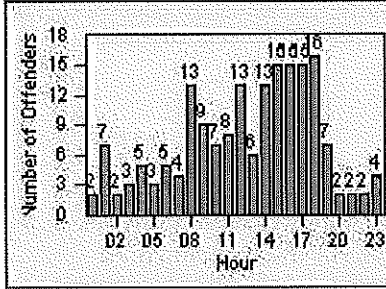

Redflex Redlight Offender Statistics

CONTRACT: Montebello
 DATE FROM: 01-Mar-2018

LOCATION: MON-VCGA-01 N. Garfield and Via Campo
 DATE TO: 31-Mar-2018

LANE 1

LANE 2

LANE 3

Redflex Redlight Offender Statistics

CONTRACT: Montebello
 DATE FROM: 01-Mar-2018

LOCATION: MON-VCGA-01 N. Garfield and Via Campo
 DATE TO: 31-Mar-2018

LANE 4

LANE TOTAL

Redflex Redlight Offender Statistics

CONTRACT: Montebello
 DATE FROM: 01-Mar-2018