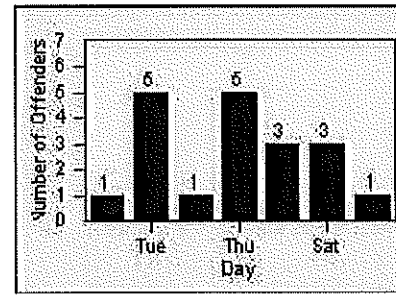

LOCATION: MON-BEGA-01 Garfield Ave and Beverly Blvd
 DATE TO: 31-Mar-2018

LANE 1

LANE 2

LANE 3

Redflex Redlight Offender Statistics

CONTRACT: Montebello
 DATE FROM: 01-Mar-2018

LOCATION: MON-BEGA-01 Garfield Ave and Beverly Blvd
 DATE TO: 31-Mar-2018

LANE 4

LANE TOTAL

Redflex Redlight Offender Statistics

CONTRACT: Montebello
 DATE FROM: 01-Mar-2018

LOCATION: MON-MOBE-01 Beverly Blvd and Montebello Blvd
 DATE TO: 31-Mar-2018

LANE 1

LANE 2

LANE 3

Redflex Redlight Offender Statistics

CONTRACT: Montebello
 DATE FROM: 01-Mar-2018

LOCATION: MON-MOBE-01 Beverly Blvd and Montebello Blvd
 DATE TO: 31-Mar-2018

LANE 4

LANE TOTAL

Redflex Redlight Offender Statistics