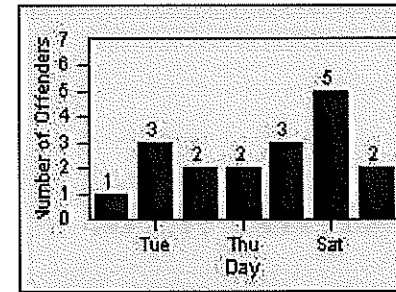

LOCATION: MON-BEGA-01 Garfield Ave and Beverly Blvd
 DATE TO: 31-Mar-2018

LANE 1

LANE 2

LANE 3

Redflex Redlight Offender Statistics

CONTRACT: Montebello
 DATE FROM: 01-Mar-2018

LOCATION: MON-BEGA-01 Garfield Ave and Beverly Blvd
 DATE TO: 31-Mar-2018

LANE 4

LANE TOTAL

Redflex Redlight Offender Statistics

CONTRACT: Montebello
 DATE FROM: 01-Mar-2018

LOCATION: MON-MOBE-01 Beverly Blvd and Montebello Blvd
 DATE TO: 31-Mar-2018

LANE 1

LANE 2

LANE 3