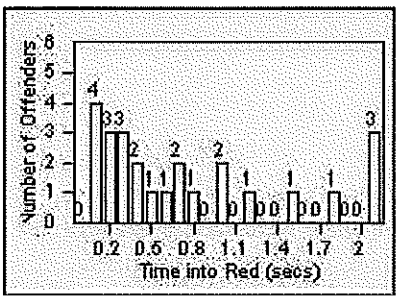

B(2)

Redflex Redlight Offender Statistics

CONTRACT: Montebello LOCATION: MON-MOPA-01 N. Montebello Blvd
 DATE FROM: 01-Mar-2018 DATE TO: 31-Mar-2018

LANE 1

LANE 2

LANE 3

Redflex Redlight Offender Statistics