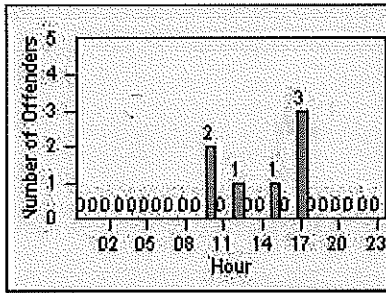

Redflex Redlight Offender Statistics

CONTRACT: Montebello
 DATE FROM: 01-Mar-2018

LOCATION: MON-MOBE-01 Beverly Blvd and Montebello Blvd
 DATE TO: 31-Mar-2018

LANE 4

LANE TOTAL

Redflex Redlight Offender Statistics

CONTRACT: Montebello
 DATE FROM: 01-Mar-2018

LOCATION: MON-MOWH-01 Montebello Blvd and Whittier Blvd
 DATE TO: 31-Mar-2018

LANE 1

LANE 2

LANE 3

Redflex Redlight Offender Statistics

CONTRACT: Montebello LOCATION: MON-MOWH-01 Montebello Blvd and Whittier Blvd
 DATE FROM: 01-Mar-2018 DATE TO: 31-Mar-2018