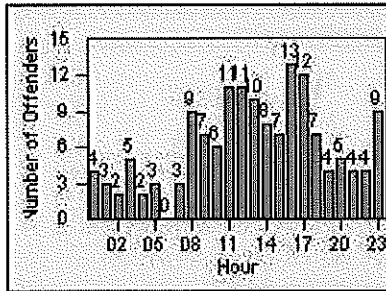

LANE 4

LANE TOTAL

Redflex Redlight Offender Statistics

CONTRACT: Montebello
 DATE FROM: 01-Mar-2018

LOCATION: MON-MOBE-01 Beverly Blvd and Montebello Blvd
 DATE TO: 31-Mar-2018

LANE 1

LANE 2

LANE 3

Redflex Redlight Offender Statistics

CONTRACT: Montebello
 DATE FROM: 01-Mar-2018

LOCATION: MON-MOBE-01 Beverly Blvd and Montebello Blvd
 DATE TO: 31-Mar-2018

LANE 4

LANE TOTAL

Redflex Redlight Offender Statistics

CONTRACT: Montebello
 DATE FROM: 01-Mar-2018

LOCATION: MON-MOWH-01 Montebello Blvd and Whittier Blvd
 DATE TO: 31-Mar-2018

LANE 1

LANE 2

LANE 3

Redflex Redlight Offender Statistics

CONTRACT: Montebello LOCATION: MON-MOWH-01 Montebello Blvd and Whittier Blvd
 DATE FROM: 01-Mar-2018 DATE TO: 31-Mar-2018