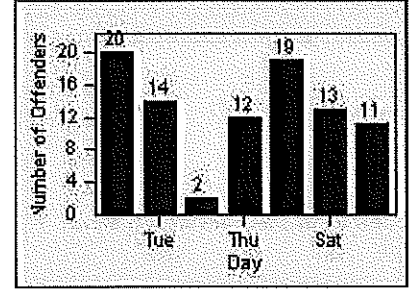

LOCATION: MON-BEGA-01 Garfield Ave and Beverly Blvd
 DATE TO: 31-Mar-2018

LANE 1

LANE 2

LANE 3

Redflex Redlight Offender Statistics

CONTRACT: Montebello
 DATE FROM: 01-Mar-2018

LOCATION: MON-BEGA-01 Garfield Ave and Beverly Blvd
 DATE TO: 31-Mar-2018

LANE 4

LANE TOTAL

Redflex Redlight Offender Statistics

CONTRACT: Montebello
 DATE FROM: 01-Mar-2018

LOCATION: MON-MOBE-01 Beverly Blvd and Montebello Blvd
 DATE TO: 31-Mar-2018

LANE 1

LANE 2

LANE 3

Redflex Redlight Offender Statistics

CONTRACT: Montebello
 DATE FROM: 01-Mar-2018

LOCATION: MON-MOBE-01 Beverly Blvd and Montebello Blvd
 DATE TO: 31-Mar-2018

LANE 4

LANE TOTAL

Redflex Redlight Offender Statistics