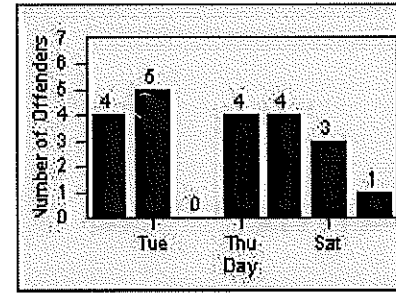

LOCATION: MON-BEGA-01 Garfield Ave and Beverly Blvd
 DATE TO: 31-Mar-2018

LANE 1

LANE 2

LANE 3

Redflex Redlight Offender Statistics

CONTRACT: Montebello
 DATE FROM: 01-Mar-2018

LOCATION: MON-BEGA-01 Garfield Ave and Beverly Blvd
 DATE TO: 31-Mar-2018

LANE 4

LANE TOTAL

Redflex Redlight Offender Statistics

CONTRACT: Montebello
 DATE FROM: 01-Mar-2018

LOCATION: MON-MOBE-01 Beverly Blvd and Montebello Blvd
 DATE TO: 31-Mar-2018

LANE 1

LANE 2

LANE 3

Redflex Redlight Offender Statistics

CONTRACT: Montebello
 DATE FROM: 01-Mar-2018

LOCATION: MON-MOBE-01 Beverly Blvd and Montebello Blvd
 DATE TO: 31-Mar-2018

LANE 4

LANE TOTAL

Redflex Redlight Offender Statistics