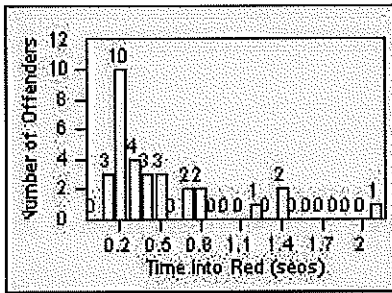

CONTRACT: Montebello
 DATE FROM: 01-Mar-2018

LOCATION: MON-VCGA-01 N. Garfield and Via Campo
 DATE TO: 31-Mar-2018

LANE 4

LANE TOTAL

Redflex Redlight Offender Statistics

CONTRACT: Montebello
 DATE FROM: 01-Mar-2018

LOCATION: MON-BEGA-01 Garfield Ave and Beverly Blvd
 DATE TO: 31-Mar-2018

LANE 1

LANE 2

LANE 3

Redflex Redlight Offender Statistics

CONTRACT: Montebello
 DATE FROM: 01-Mar-2018

LOCATION: MON-BEGA-01 Garfield Ave and Beverly Blvd
 DATE TO: 31-Mar-2018