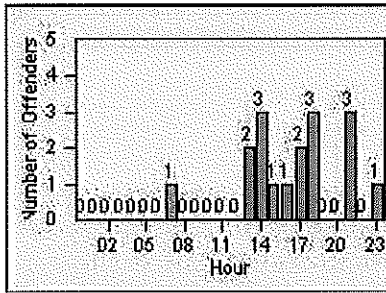

LANE 1

LANE 2

LANE 3

Redflex Redlight Offender Statistics

CONTRACT: Montebello
 DATE FROM: 01-Mar-2018

LOCATION: MON-GAVC-01 N. Garfield and Via Campo
 DATE TO: 31-Mar-2018

LANE 4

LANE TOTAL

Redflex Redlight Offender Statistics

CONTRACT: Montebello
 DATE FROM: 01-Mar-2018

LOCATION: MON-VCGA-01 N. Garfield and Via Campo
 DATE TO: 31-Mar-2018

LANE 1

LANE 2

LANE 3

Redflex Redlight Offender Statistics