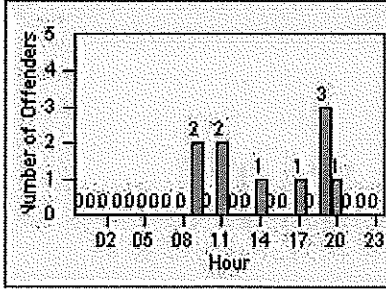

Redflex Redlight Offender Statistics

CONTRACT: Montebello   LOCATION: MON-MOPA-01 N. Montebello Blvd
DATE FROM: 01-Mar-2018   DATE TO: 31-Mar-2018

LANE 4