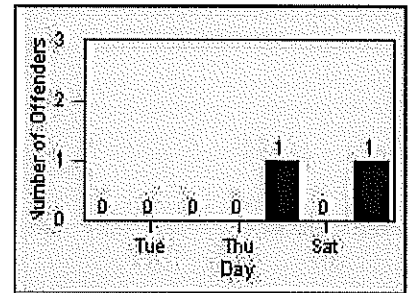

Redflex Redlight Offender Statistics

CONTRACT: Montebello   LOCATION: MON-MOPA-03 N. Montebello Blvd
DATE FROM: 01-Mar-2018   DATE TO: 31-Mar-2018

LANE 1