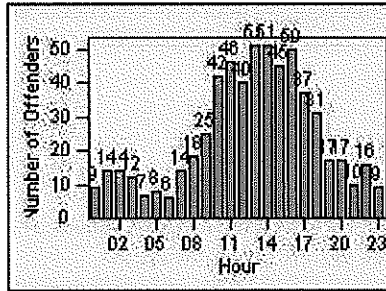

LANE 1

LANE 2

LANE 3

Redflex Redlight Offender Statistics

CONTRACT: Montebello
 DATE FROM: 01-Mar-2018

LOCATION: MON-GAVC-01 N. Garfield and Via Campo
 DATE TO: 31-Mar-2018

LANE 4

LANE TOTAL

Redflex Redlight Offender Statistics

CONTRACT: Montebello
 DATE FROM: 01-Mar-2018

LOCATION: MON-VCGA-01 N. Garfield and Via Campo
 DATE TO: 31-Mar-2018

LANE 1

LANE 2

LANE 3

Redflex Redlight Offender Statistics