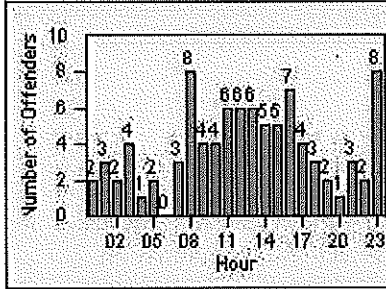

LOCATION: MON-BEGA-01 Garfield Ave and Beverly Blvd
 DATE TO: 31-Mar-2018

LANE 1

LANE 2

LANE 3

Redflex Redlight Offender Statistics

CONTRACT: Montebello
 DATE FROM: 01-Mar-2018

LOCATION: MON-BEGA-01 Garfield Ave and Beverly Blvd
 DATE TO: 31-Mar-2018

LANE 4

LANE TOTAL

Redflex Redlight Offender Statistics

CONTRACT: Montebello
 DATE FROM: 01-Mar-2018

LOCATION: MON-MOBE-01 Beverly Blvd and Montebello Blvd
 DATE TO: 31-Mar-2018

LANE 1

LANE 2

LANE 3

Redflex Redlight Offender Statistics

CONTRACT: Montebello
 DATE FROM: 01-Mar-2018

LOCATION: MON-MOBE-01 Beverly Blvd and Montebello Blvd
 DATE TO: 31-Mar-2018

LANE 4

LANE TOTAL

Redflex Redlight Offender Statistics