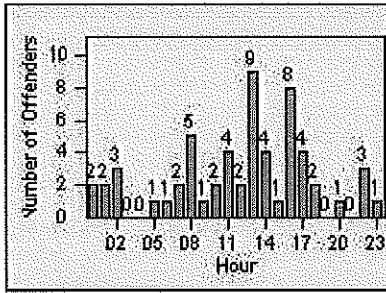

LOCATION: MON-WAGR-01 Washington Blvd and Greenwood Ave
 DATE TO: 31-Mar-2018

LANE 4

LANE TOTAL

Redflex Redlight Offender Statistics

CONTRACT: Montebello
 DATE FROM: 01-Mar-2018

LOCATION: MON-GAVC-01 N. Garfield and Via Campo
 DATE TO: 31-Mar-2018

LANE 1

LANE 2

LANE 3

Redflex Redlight Offender Statistics

CONTRACT: Montebello
 DATE FROM: 01-Mar-2018

LOCATION: MON-GAVC-01 N. Garfield and Via Campo
 DATE TO: 31-Mar-2018

LANE 4

LANE TOTAL