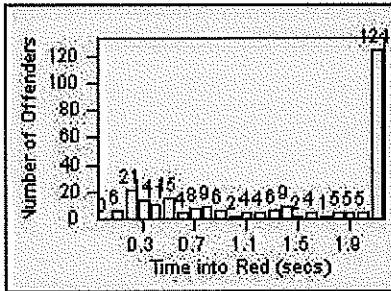

Redflex Redlight Offender Statistics

CONTRACT: Montebello
DATE FROM: 01-Mar-2018

LOCATION: MON-BEGA-01 Garfield Ave and Beverly Blvd
DATE TO: 31-Mar-2018

LANE 4

LANE TOTAL