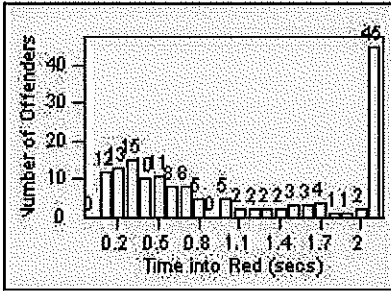

Redflex Redlight Offender Statistics

CONTRACT: Montebello   LOCATION: MON-MOPA-01 N. Montebello Blvd
DATE FROM: 01-Mar-2018   DATE TO: 31-Mar-2018

LANE 4

LANE TOTAL