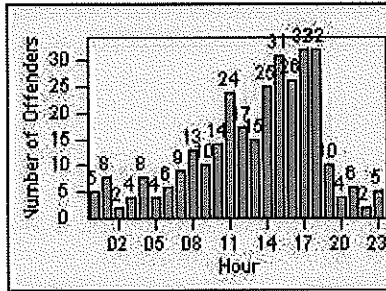

CONTRACT: Montebello
 DATE FROM: 01-Mar-2018

LOCATION: MON-VCGA-01 N. Garfield and Via Campo
 DATE TO: 31-Mar-2018

LANE 4

LANE TOTAL

Redflex Redlight Offender Statistics

CONTRACT: Montebello
 DATE FROM: 01-Mar-2018

LOCATION: MON-BEGA-01 Garfield Ave and Beverly Blvd
 DATE TO: 31-Mar-2018

LANE 1

LANE 2

LANE 3

Redflex Redlight Offender Statistics

CONTRACT: Montebello
 DATE FROM: 01-Mar-2018

LOCATION: MON-BEGA-01 Garfield Ave and Beverly Blvd
 DATE TO: 31-Mar-2018