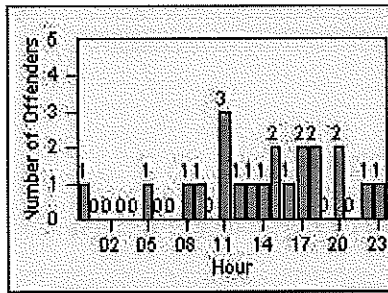

LOCATION: MON-BEGA-01 Garfield Ave and Beverly Blvd
 DATE TO: 31-Mar-2018

LANE 1

LANE 2

LANE 3

Redflex Redlight Offender Statistics

CONTRACT: Montebello
 DATE FROM: 01-Mar-2018

LOCATION: MON-BEGA-01 Garfield Ave and Beverly Blvd
 DATE TO: 31-Mar-2018

LANE 4

LANE TOTAL

Redflex Redlight Offender Statistics

CONTRACT: Montebello
 DATE FROM: 01-Mar-2018

LOCATION: MON-MOBE-01 Beverly Blvd and Montebello Blvd
 DATE TO: 31-Mar-2018

LANE 1

LANE 2

LANE 3

Redflex Redlight Offender Statistics

CONTRACT: Montebello
 DATE FROM: 01-Mar-2018

LOCATION: MON-MOBE-01 Beverly Blvd and Montebello Blvd
 DATE TO: 31-Mar-2018

LANE 4

LANE TOTAL

Redflex Redlight Offender Statistics