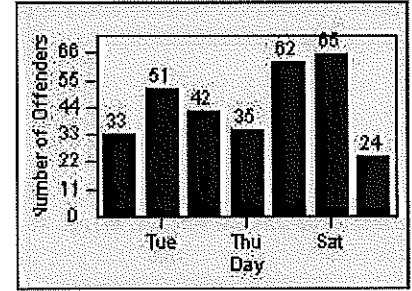

CONTRACT: Montebello
 DATE FROM: 01-Mar-2018

LOCATION: MON-VCGA-01 N. Garfield and Via Campo
 DATE TO: 31-Mar-2018

LANE 4

LANE TOTAL

Redflex Redlight Offender Statistics

CONTRACT: Montebello
 DATE FROM: 01-Mar-2018

LOCATION: MON-BEGA-01 Garfield Ave and Beverly Blvd
 DATE TO: 31-Mar-2018

LANE 1

LANE 2

LANE 3

Redflex Redlight Offender Statistics

CONTRACT: Montebello
 DATE FROM: 01-Mar-2018

LOCATION: MON-BEGA-01 Garfield Ave and Beverly Blvd
 DATE TO: 31-Mar-2018