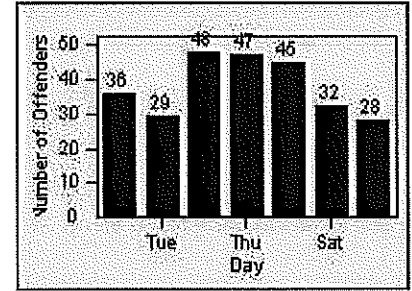

Redflex Redlight Offender Statistics

CONTRACT: Montebello
DATE FROM: 01-Mar-2018

LOCATION: MON-BEGA-01 Garfield Ave and Beverly Blvd
DATE TO: 31-Mar-2018

LANE 4

LANE TOTAL