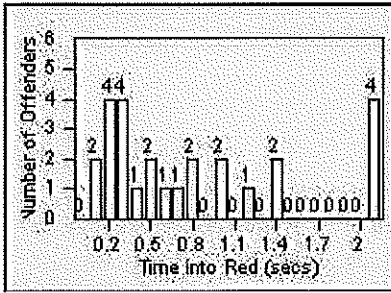

LOCATION: MON-WAGR-01 Washington Blvd and Greenwood Ave
 DATE TO: 31-Mar-2018

LANE 4

LANE TOTAL

Redflex Redlight Offender Statistics

CONTRACT: Montebello
 DATE FROM: 01-Mar-2018

LOCATION: MON-GAVC-01 N. Garfield and Via Campo
 DATE TO: 31-Mar-2018

LANE 1

LANE 2

LANE 3

Redflex Redlight Offender Statistics

CONTRACT: Montebello
 DATE FROM: 01-Mar-2018

LOCATION: MON-GAVC-01 N. Garfield and Via Campo
 DATE TO: 31-Mar-2018

LANE 4

LANE TOTAL