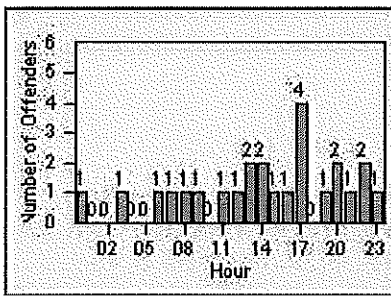

B(2)

Redflex Redlight Offender Statistics

CONTRACT: Montebello LOCATION: MON-MOPA-01 N. Montebello Blvd
 DATE FROM: 01-Mar-2018 DATE TO: 31-Mar-2018

LANE 1

LANE 2

LANE 3

Redflex Redlight Offender Statistics