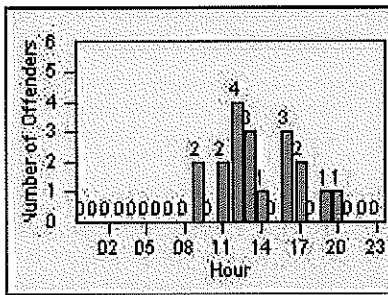

LOCATION: MON-BEGA-01 Garfield Ave and Beverly Blvd
 DATE TO: 31-Mar-2018

LANE 1

LANE 2

LANE 3

Redflex Redlight Offender Statistics

CONTRACT: Montebello
 DATE FROM: 01-Mar-2018

LOCATION: MON-BEGA-01 Garfield Ave and Beverly Blvd
 DATE TO: 31-Mar-2018

LANE 4

LANE TOTAL

Redflex Redlight Offender Statistics

CONTRACT: Montebello
 DATE FROM: 01-Mar-2018

LOCATION: MON-MOBE-01 Beverly Blvd and Montebello Blvd
 DATE TO: 31-Mar-2018

LANE 1

LANE 2

LANE 3

Redflex Redlight Offender Statistics

CONTRACT: Montebello
 DATE FROM: 01-Mar-2018

LOCATION: MON-MOBE-01 Beverly Blvd and Montebello Blvd
 DATE TO: 31-Mar-2018

LANE 4

LANE TOTAL

Redflex Redlight Offender Statistics