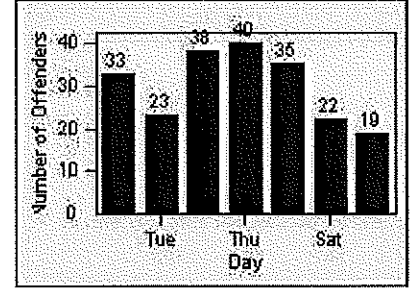

Redflex Redlight Offender Statistics

CONTRACT: Montebello
DATE FROM: 01-Mar-2018

LOCATION: MON-BEGA-01 Garfield Ave and Beverly Blvd
DATE TO: 31-Mar-2018

LANE 4