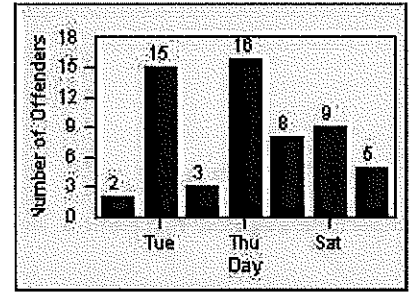

LOCATION: MON-WAGR-01 Washington Blvd and Greenwood Ave
 DATE TO: 31-Mar-2018

LANE 4

LANE TOTAL

Redflex Redlight Offender Statistics

CONTRACT: Montebello
 DATE FROM: 01-Mar-2018

LOCATION: MON-GAVC-01 N. Garfield and Via Campo
 DATE TO: 31-Mar-2018

LANE 1

LANE 2

LANE 3

Redflex Redlight Offender Statistics

CONTRACT: Montebello
 DATE FROM: 01-Mar-2018

LOCATION: MON-GAVC-01 N. Garfield and Via Campo
 DATE TO: 31-Mar-2018

LANE 4

LANE TOTAL