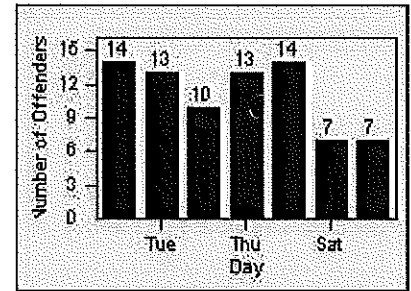

CONTRACT: Montebello
 DATE FROM: 01-Mar-2018

LOCATION: MON-WAGR-01 Washington Blvd and Greenwood Ave
 DATE TO: 31-Mar-2018

LANE 1

LANE 2

LANE 3

Redflex Redlight Offender Statistics

CONTRACT: Montebello
 DATE FROM: 01-Mar-2018

LOCATION: MON-WAGR-01 Washington Blvd and Greenwood Ave
 DATE TO: 31-Mar-2018

LANE 4

LANE TOTAL

Redflex Redlight Offender Statistics

CONTRACT: Montebello
 DATE FROM: 01-Mar-2018

LOCATION: MON-GAVC-01 N. Garfield and Via Campo
 DATE TO: 31-Mar-2018