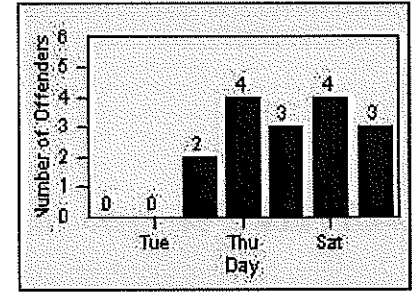

LOCATION: MON-BEGA-01 Garfield Ave and Beverly Blvd
 DATE TO: 31-Mar-2018

LANE 1

LANE 2

LANE 3

Redflex Redlight Offender Statistics

CONTRACT: Montebello
 DATE FROM: 01-Mar-2018

LOCATION: MON-BEGA-01 Garfield Ave and Beverly Blvd
 DATE TO: 31-Mar-2018