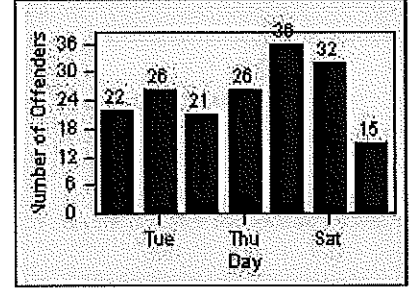

Redflex Redlight Offender Statistics

CONTRACT: Montebello
 DATE FROM: 01-Mar-2018

LOCATION: MON-VCGA-01 N. Garfield and Via Campo
 DATE TO: 31-Mar-2018

LANE 1

LANE 2

LANE 3

Redflex Redlight Offender Statistics

CONTRACT: Montebello
 DATE FROM: 01-Mar-2018

LOCATION: MON-VCGA-01 N. Garfield and Via Campo
 DATE TO: 31-Mar-2018

LANE 4

LANE TOTAL

Redflex Redlight Offender Statistics

CONTRACT: Montebello
 DATE FROM: 01-Mar-2018