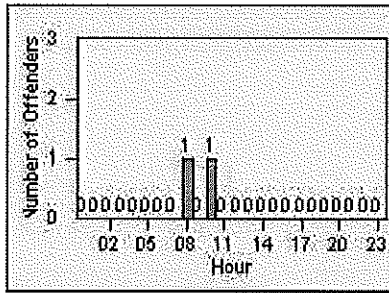

Redflex Redlight Offender Statistics

CONTRACT: Montebello   LOCATION: MON-MOPA-03 N. Montebello Blvd
DATE FROM: 01-Mar-2018   DATE TO: 31-Mar-2018

LANE 1

LANE 2

LANE 3