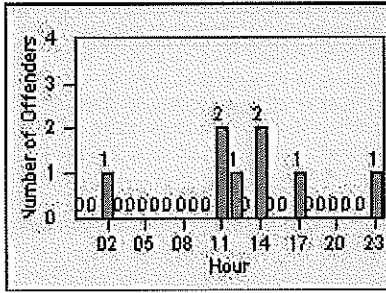

CONTRACT: Montebello
 DATE FROM: 01-Mar-2018

LOCATION: MON-VCGA-01 N. Garfield and Via Campo
 DATE TO: 31-Mar-2018

LANE 4

LANE TOTAL

Redflex Redlight Offender Statistics

CONTRACT: Montebello
 DATE FROM: 01-Mar-2018

LOCATION: MON-BEGA-01 Garfield Ave and Beverly Blvd
 DATE TO: 31-Mar-2018

LANE 1

LANE 2

LANE 3

Redflex Redlight Offender Statistics

CONTRACT: Montebello
 DATE FROM: 01-Mar-2018

LOCATION: MON-BEGA-01 Garfield Ave and Beverly Blvd
 DATE TO: 31-Mar-2018