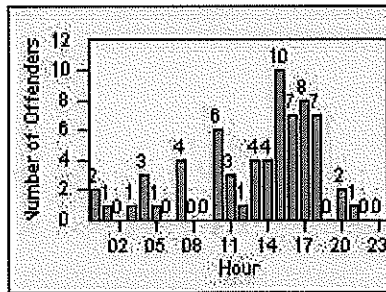

Redflex Redlight Offender Statistics

CONTRACT: Montebello
 DATE FROM: 01-Mar-2018

LOCATION: MON-VCGA-01 N. Garfield and Via Campo
 DATE TO: 31-Mar-2018

LANE 1

LANE 2

LANE 3

Redflex Redlight Offender Statistics