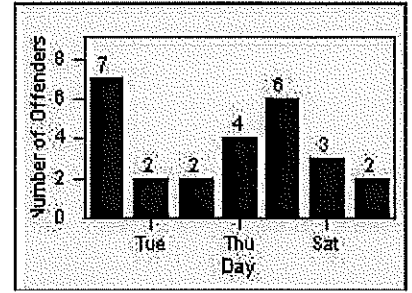

LOCATION: MON-WAGR-01 Washington Blvd and Greenwood Ave
 DATE TO: 31-Mar-2018

LANE 4

LANE TOTAL

Redflex Redlight Offender Statistics

CONTRACT: Montebello
 DATE FROM: 01-Mar-2018

LOCATION: MON-GAVC-01 N. Garfield and Via Campo
 DATE TO: 31-Mar-2018

LANE 1

LANE 2

LANE 3

Redflex Redlight Offender Statistics

CONTRACT: Montebello
 DATE FROM: 01-Mar-2018

LOCATION: MON-GAVC-01 N. Garfield and Via Campo
 DATE TO: 31-Mar-2018

LANE 4

LANE TOTAL