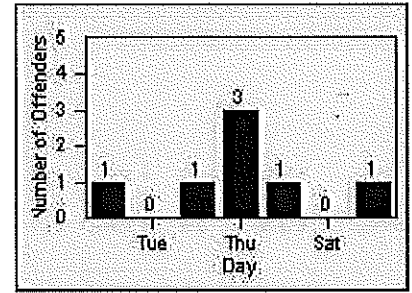

CONTRACT: Montebello
 DATE FROM: 01-Mar-2018

LOCATION: MON-MOWH-01 Montebello Blvd and Whittier Blvd
 DATE TO: 31-Mar-2018

LANE 1

LANE 2

LANE 3

Redflex Redlight Offender Statistics

CONTRACT: Montebello LOCATION: MON-MOWH-01 Montebello Blvd and Whittier Blvd
 DATE FROM: 01-Mar-2018 DATE TO: 31-Mar-2018