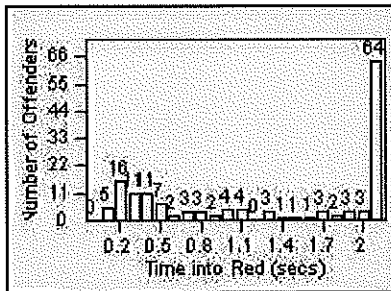

Redflex Redlight Offender Statistics

CONTRACT: Montebello
 DATE FROM: 01-Mar-2018

LOCATION: MON-MOBE-01 Beverly Blvd and Montebello Blvd
 DATE TO: 31-Mar-2018

LANE 4

LANE TOTAL

Redflex Redlight Offender Statistics

CONTRACT: Montebello
 DATE FROM: 01-Mar-2018

LOCATION: MON-MOWH-01 Montebello Blvd and Whittier Blvd
 DATE TO: 31-Mar-2018

LANE 1

LANE 2

LANE 3

Redflex Redlight Offender Statistics

CONTRACT: Montebello LOCATION: MON-MOWH-01 Montebello Blvd and Whittier Blvd
 DATE FROM: 01-Mar-2018 DATE TO: 31-Mar-2018