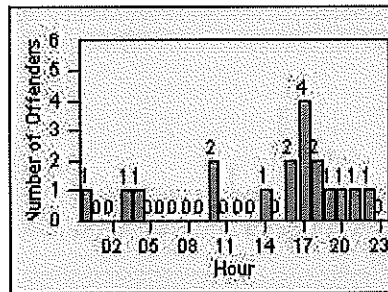

LOCATION: MON-BEGA-01 Garfield Ave and Beverly Blvd
 DATE TO: 31-Mar-2018

LANE 1

LANE 2

LANE 3

Redflex Redlight Offender Statistics

CONTRACT: Montebello
 DATE FROM: 01-Mar-2018

LOCATION: MON-BEGA-01 Garfield Ave and Beverly Blvd
 DATE TO: 31-Mar-2018

LANE 4

LANE TOTAL

Redflex Redlight Offender Statistics

CONTRACT: Montebello
 DATE FROM: 01-Mar-2018

LOCATION: MON-MOBE-01 Beverly Blvd and Montebello Blvd
 DATE TO: 31-Mar-2018

LANE 1

LANE 2

LANE 3

Redflex Redlight Offender Statistics

CONTRACT: Montebello
 DATE FROM: 01-Mar-2018

LOCATION: MON-MOBE-01 Beverly Blvd and Montebello Blvd
 DATE TO: 31-Mar-2018

LANE 4

LANE TOTAL

Redflex Redlight Offender Statistics