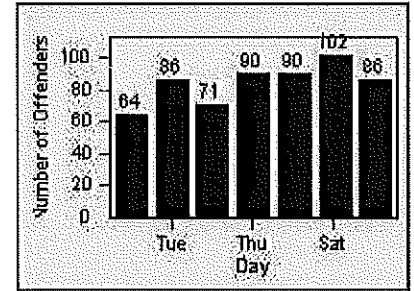

LANE 1

LANE 2

LANE 3

Redflex Redlight Offender Statistics

CONTRACT: Montebello
 DATE FROM: 01-Mar-2018

LOCATION: MON-GAVC-01 N. Garfield and Via Campo
 DATE TO: 31-Mar-2018

LANE 4

LANE TOTAL