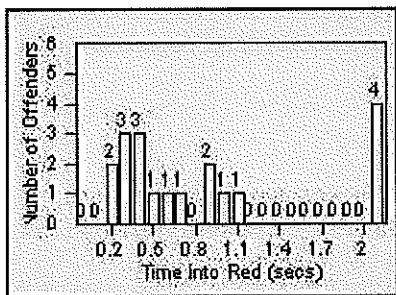

LOCATION: MON-BEGA-01 Garfield Ave and Beverly Blvd
 DATE TO: 31-Mar-2018

LANE 1

LANE 2

LANE 3

Redflex Redlight Offender Statistics

CONTRACT: Montebello
 DATE FROM: 01-Mar-2018

LOCATION: MON-BEGA-01 Garfield Ave and Beverly Blvd
 DATE TO: 31-Mar-2018

LANE 4

LANE TOTAL

Redflex Redlight Offender Statistics

CONTRACT: Montebello
 DATE FROM: 01-Mar-2018

LOCATION: MON-MOBE-01 Beverly Blvd and Montebello Blvd
 DATE TO: 31-Mar-2018

LANE 1

LANE 2

LANE 3

Redflex Redlight Offender Statistics

CONTRACT: Montebello
 DATE FROM: 01-Mar-2018

LOCATION: MON-MOBE-01 Beverly Blvd and Montebello Blvd
 DATE TO: 31-Mar-2018

LANE 4

LANE TOTAL

Redflex Redlight Offender Statistics