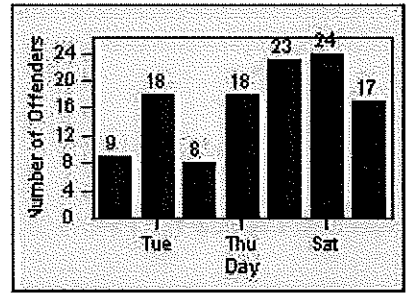

B(2)

Redflex Redlight Offender Statistics

CONTRACT: Montebello LOCATION: MON-MOPA-01 N. Montebello Blvd
 DATE FROM: 01-Mar-2018 DATE TO: 31-Mar-2018

LANE 1

LANE 2

LANE 3

Redflex Redlight Offender Statistics