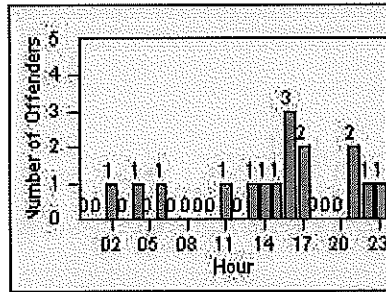

LOCATION: MON-BEGA-01 Garfield Ave and Beverly Blvd
 DATE TO: 31-Mar-2018

LANE 1

LANE 2

LANE 3

Redflex Redlight Offender Statistics

CONTRACT: Montebello
 DATE FROM: 01-Mar-2018

LOCATION: MON-BEGA-01 Garfield Ave and Beverly Blvd
 DATE TO: 31-Mar-2018

LANE 4

LANE TOTAL

Redflex Redlight Offender Statistics

CONTRACT: Montebello
 DATE FROM: 01-Mar-2018

LOCATION: MON-MOBE-01 Beverly Blvd and Montebello Blvd
 DATE TO: 31-Mar-2018

LANE 1

LANE 2

LANE 3