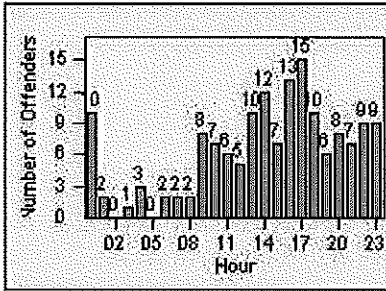

Redflex Redlight Offender Statistics

CONTRACT: Montebello   LOCATION: MON-MOPA-01 N. Montebello Blvd
DATE FROM: 01-Mar-2018   DATE TO: 31-Mar-2018

LANE 4

LANE TOTAL