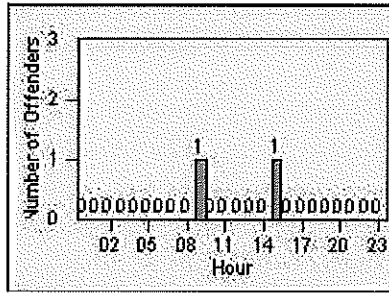

Redflex Redlight Offender Statistics

CONTRACT: Montebello   LOCATION: MON-MOPA-03 N. Montebello Blvd
DATE FROM: 01-Mar-2018   DATE TO: 31-Mar-2018

LANE 1