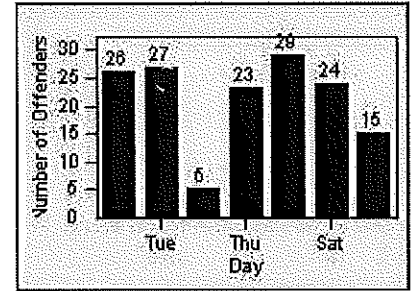

Redflex Redlight Offender Statistics

CONTRACT: Montebello
 DATE FROM: 01-Mar-2018

LOCATION: MON-MOBE-01 Beverly Blvd and Montebello Blvd
 DATE TO: 31-Mar-2018

LANE 4

LANE TOTAL

Redflex Redlight Offender Statistics

CONTRACT: Montebello
 DATE FROM: 01-Mar-2018

LOCATION: MON-MOWH-01 Montebello Blvd and Whittier Blvd
 DATE TO: 31-Mar-2018

LANE 1

LANE 2

LANE 3

Redflex Redlight Offender Statistics

CONTRACT: Montebello LOCATION: MON-MOWH-01 Montebello Blvd and Whittier Blvd
 DATE FROM: 01-Mar-2018 DATE TO: 31-Mar-2018