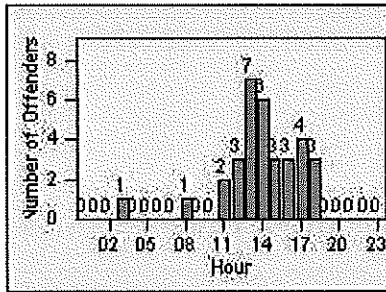

LOCATION: MON-WAGR-01 Washington Blvd and Greenwood Ave
 DATE TO: 31-Mar-2018

LANE 4

LANE TOTAL

Redflex Redlight Offender Statistics

CONTRACT: Montebello
 DATE FROM: 01-Mar-2018

LOCATION: MON-GAVC-01 N. Garfield and Via Campo
 DATE TO: 31-Mar-2018

LANE 1

LANE 2

LANE 3

Redflex Redlight Offender Statistics

CONTRACT: Montebello
 DATE FROM: 01-Mar-2018

LOCATION: MON-GAVC-01 N. Garfield and Via Campo
 DATE TO: 31-Mar-2018

LANE 4

LANE TOTAL