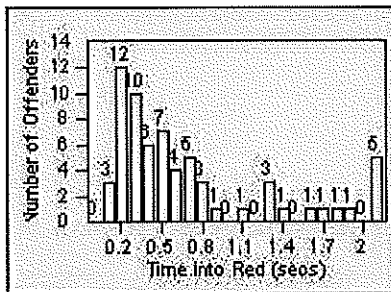

Redflex Redlight Offender Statistics

CONTRACT: Montebello
 DATE FROM: 01-Mar-2018

LOCATION: MON-VCGA-01 N. Garfield and Via Campo
 DATE TO: 31-Mar-2018

LANE 1

LANE 2

LANE 3

Redflex Redlight Offender Statistics