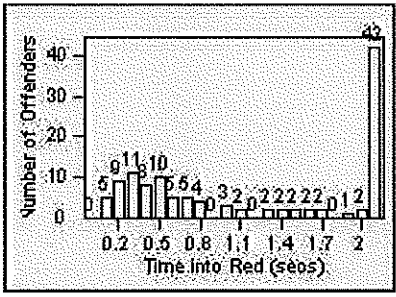

B(2)

Redflex Redlight Offender Statistics

CONTRACT: Montebello LOCATION: MON-MOPA-01 N. Montebello Blvd
 DATE FROM: 01-Mar-2018 DATE TO: 31-Mar-2018

LANE 1

LANE 2

LANE 3

Redflex Redlight Offender Statistics