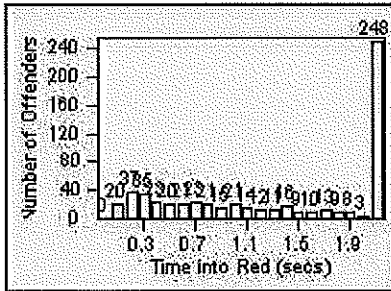

LANE 1

LANE 2

LANE 3

Redflex Redlight Offender Statistics

CONTRACT: Montebello
 DATE FROM: 01-Mar-2018

LOCATION: MON-GAVC-01 N. Garfield and Via Campo
 DATE TO: 31-Mar-2018

LANE 4

LANE TOTAL

Redflex Redlight Offender Statistics

CONTRACT: Montebello
 DATE FROM: 01-Mar-2018

LOCATION: MON-VCGA-01 N. Garfield and Via Campo
 DATE TO: 31-Mar-2018

LANE 1

LANE 2

LANE 3

Redflex Redlight Offender Statistics