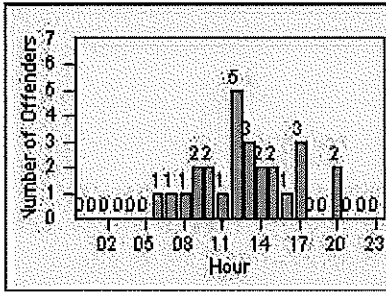

LOCATION: MON-WAGR-01 Washington Blvd and Greenwood Ave
 DATE TO: 31-Mar-2018

LANE 4

LANE TOTAL

Redflex Redlight Offender Statistics

CONTRACT: Montebello
 DATE FROM: 01-Mar-2018

LOCATION: MON-GAVC-01 N. Garfield and Via Campo
 DATE TO: 31-Mar-2018

LANE 1

LANE 2

LANE 3

Redflex Redlight Offender Statistics

CONTRACT: Montebello
 DATE FROM: 01-Mar-2018

LOCATION: MON-GAVC-01 N. Garfield and Via Campo
 DATE TO: 31-Mar-2018

LANE 4

LANE TOTAL