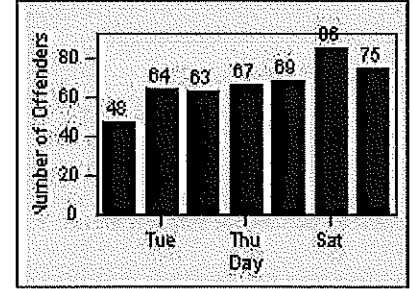

LANE 1

LANE 2

LANE 3

Redflex Redlight Offender Statistics

CONTRACT: Montebello
 DATE FROM: 01-Mar-2018

LOCATION: MON-GAVC-01 N. Garfield and Via Campo
 DATE TO: 31-Mar-2018

LANE 4

LANE TOTAL