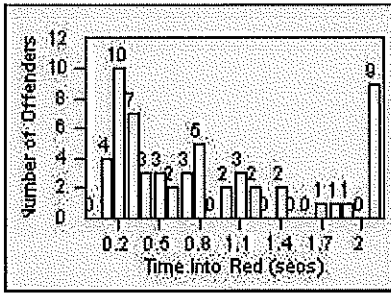

LOCATION: MON-WAGR-01 Washington Blvd and Greenwood Ave
 DATE TO: 31-Mar-2018

LANE 4

LANE TOTAL

Redflex Redlight Offender Statistics

CONTRACT: Montebello
 DATE FROM: 01-Mar-2018

LOCATION: MON-GAVC-01 N. Garfield and Via Campo
 DATE TO: 31-Mar-2018

LANE 1

LANE 2

LANE 3

Redflex Redlight Offender Statistics

CONTRACT: Montebello
 DATE FROM: 01-Mar-2018

LOCATION: MON-GAVC-01 N. Garfield and Via Campo
 DATE TO: 31-Mar-2018

LANE 4

LANE TOTAL