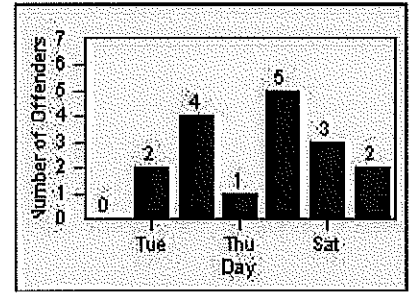

LANE 1

LANE 2

LANE 3

Redflex Redlight Offender Statistics

CONTRACT: Montebello
 DATE FROM: 01-Mar-2018

LOCATION: MON-GAVC-01 N. Garfield and Via Campo
 DATE TO: 31-Mar-2018

LANE 4

LANE TOTAL

Redflex Redlight Offender Statistics

CONTRACT: Montebello
 DATE FROM: 01-Mar-2018

LOCATION: MON-VCGA-01 N. Garfield and Via Campo
 DATE TO: 31-Mar-2018

LANE 1

LANE 2

LANE 3

Redflex Redlight Offender Statistics