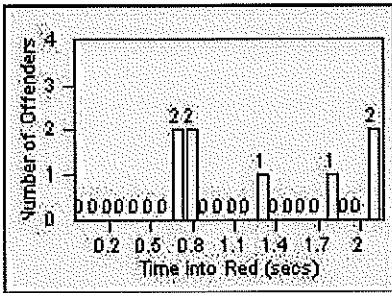

CONTRACT: Montebello
 DATE FROM: 01-Mar-2018

LOCATION: MON-VCGA-01 N. Garfield and Via Campo
 DATE TO: 31-Mar-2018

LANE 4

LANE TOTAL

Redflex Redlight Offender Statistics

CONTRACT: Montebello
 DATE FROM: 01-Mar-2018

LOCATION: MON-BEGA-01 Garfield Ave and Beverly Blvd
 DATE TO: 31-Mar-2018

LANE 1

LANE 2

LANE 3

Redflex Redlight Offender Statistics

CONTRACT: Montebello
 DATE FROM: 01-Mar-2018

LOCATION: MON-BEGA-01 Garfield Ave and Beverly Blvd
 DATE TO: 31-Mar-2018