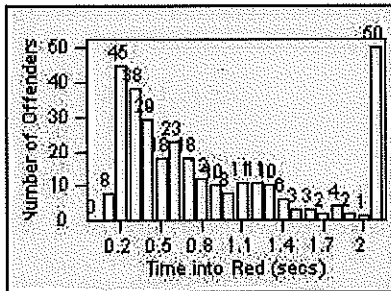

CONTRACT: Montebello
 DATE FROM: 01-Mar-2018

LOCATION: MON-VCGA-01 N. Garfield and Via Campo
 DATE TO: 31-Mar-2018

LANE 4

LANE TOTAL

Redflex Redlight Offender Statistics

CONTRACT: Montebello
 DATE FROM: 01-Mar-2018

LOCATION: MON-BEGA-01 Garfield Ave and Beverly Blvd
 DATE TO: 31-Mar-2018

LANE 1

LANE 2

LANE 3

Redflex Redlight Offender Statistics

CONTRACT: Montebello
 DATE FROM: 01-Mar-2018

LOCATION: MON-BEGA-01 Garfield Ave and Beverly Blvd
 DATE TO: 31-Mar-2018