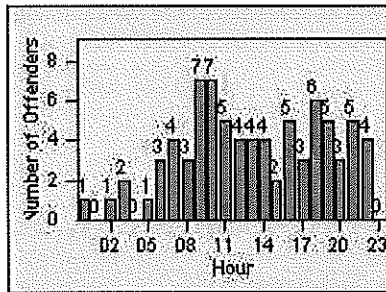

Redflex Redlight Offender Statistics

CONTRACT: Montebello
 DATE FROM: 01-Mar-2018

LOCATION: MON-MOBE-01 Beverly Blvd and Montebello Blvd
 DATE TO: 31-Mar-2018

LANE 4

LANE TOTAL

Redflex Redlight Offender Statistics

CONTRACT: Montebello
 DATE FROM: 01-Mar-2018

LOCATION: MON-MOWH-01 Montebello Blvd and Whittier Blvd
 DATE TO: 31-Mar-2018

LANE 1

LANE 2

LANE 3

Redflex Redlight Offender Statistics

CONTRACT: Montebello LOCATION: MON-MOWH-01 Montebello Blvd and Whittier Blvd
 DATE FROM: 01-Mar-2018 DATE TO: 31-Mar-2018