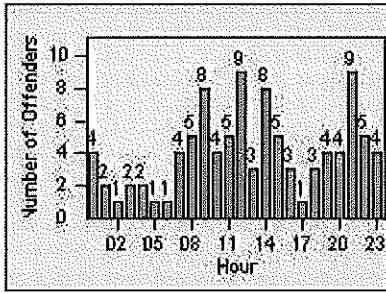

Redflex Redlight Offender Statistics

CONTRACT: Montebello
DATE FROM: 01-Mar-2018

LOCATION: MON-WAGR-01 Washington Blvd and Greenwood Ave
DATE TO: 31-Mar-2018

LANE 4