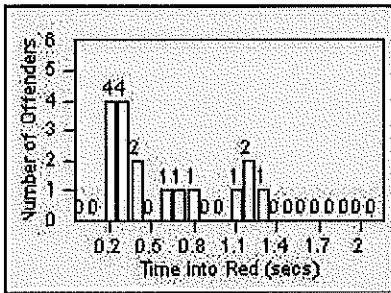

LANE 1

LANE 2

LANE 3

Redflex Redlight Offender Statistics

CONTRACT: Montebello
 DATE FROM: 01-Mar-2018

LOCATION: MON-GAVC-01 N. Garfield and Via Campo
 DATE TO: 31-Mar-2018

LANE 4

LANE TOTAL

Redflex Redlight Offender Statistics

CONTRACT: Montebello
 DATE FROM: 01-Mar-2018

LOCATION: MON-VCGA-01 N. Garfield and Via Campo
 DATE TO: 31-Mar-2018

LANE 1

LANE 2

LANE 3

Redflex Redlight Offender Statistics