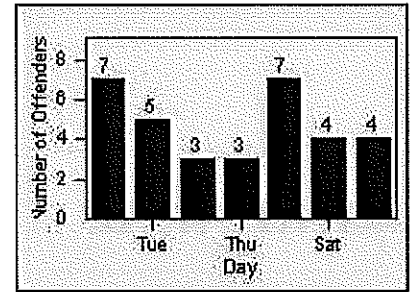

LOCATION: MON-WAGR-01 Washington Blvd and Greenwood Ave
 DATE TO: 31-Mar-2018

LANE 4

LANE TOTAL

Redflex Redlight Offender Statistics

CONTRACT: Montebello
 DATE FROM: 01-Mar-2018

LOCATION: MON-GAVC-01 N. Garfield and Via Campo
 DATE TO: 31-Mar-2018

LANE 1

LANE 2

LANE 3

Redflex Redlight Offender Statistics

CONTRACT: Montebello
 DATE FROM: 01-Mar-2018

LOCATION: MON-GAVC-01 N. Garfield and Via Campo
 DATE TO: 31-Mar-2018

LANE 4

LANE TOTAL