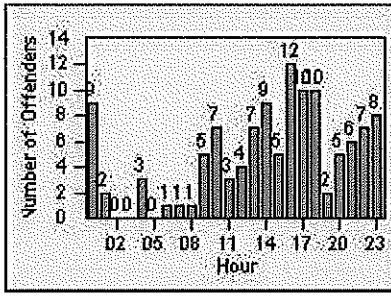

B(2)

Redflex Redlight Offender Statistics

CONTRACT: Montebello LOCATION: MON-MOPA-01 N. Montebello Blvd
 DATE FROM: 01-Mar-2018 DATE TO: 31-Mar-2018

LANE 1

LANE 2

LANE 3

Redflex Redlight Offender Statistics