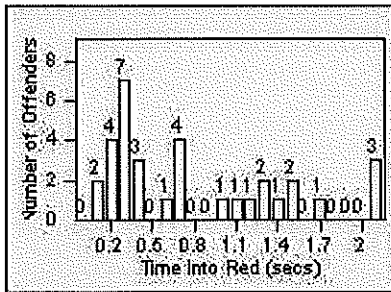

LOCATION: MON-WAGR-01 Washington Blvd and Greenwood Ave
 DATE TO: 31-Mar-2018

LANE 4

LANE TOTAL

Redflex Redlight Offender Statistics

CONTRACT: Montebello
 DATE FROM: 01-Mar-2018

LOCATION: MON-GAVC-01 N. Garfield and Via Campo
 DATE TO: 31-Mar-2018

LANE 1

LANE 2

LANE 3

Redflex Redlight Offender Statistics

CONTRACT: Montebello
 DATE FROM: 01-Mar-2018

LOCATION: MON-GAVC-01 N. Garfield and Via Campo
 DATE TO: 31-Mar-2018

LANE 4

LANE TOTAL