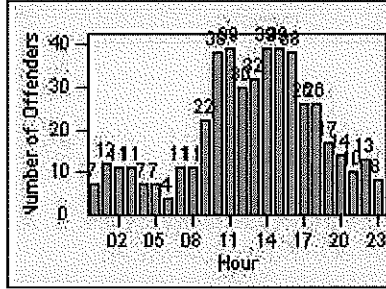

LANE 1

LANE 2

LANE 3

Redflex Redlight Offender Statistics

CONTRACT: Montebello
 DATE FROM: 01-Mar-2018

LOCATION: MON-GAVC-01 N. Garfield and Via Campo
 DATE TO: 31-Mar-2018

LANE 4

LANE TOTAL

Redflex Redlight Offender Statistics

CONTRACT: Montebello
 DATE FROM: 01-Mar-2018

LOCATION: MON-VCGA-01 N. Garfield and Via Campo
 DATE TO: 31-Mar-2018

LANE 1

LANE 2

LANE 3

Redflex Redlight Offender Statistics