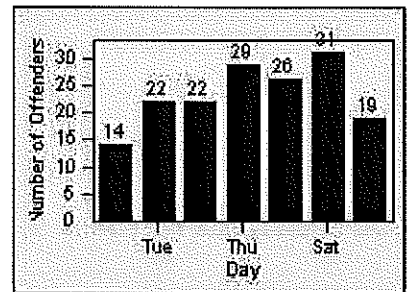

Redflex Redlight Offender Statistics

CONTRACT: Montebello   LOCATION: MON-MOPA-03 N. Montebello Blvd
DATE FROM: 01-Mar-2018   DATE TO: 31-Mar-2018

LANE 1

LANE 2

LANE 3