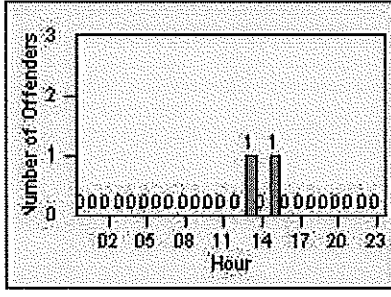

B(2)

Redflex Redlight Offender Statistics

CONTRACT: Montebello LOCATION: MON-MOPA-01 N. Montebello Blvd
 DATE FROM: 01-Mar-2018 DATE TO: 31-Mar-2018

LANE 1

LANE 2

LANE 3

Redflex Redlight Offender Statistics