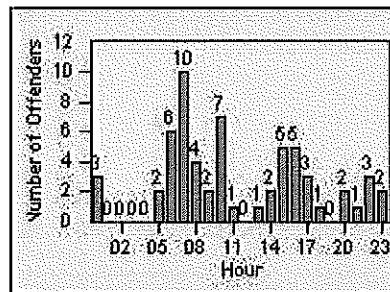

CONTRACT: Montebello
 DATE FROM: 01-Mar-2018

LOCATION: MON-WAGR-01 Washington Blvd and Greenwood Ave
 DATE TO: 31-Mar-2018

LANE 1

LANE 2

LANE 3

Redflex Redlight Offender Statistics

CONTRACT: Montebello
 DATE FROM: 01-Mar-2018

LOCATION: MON-WAGR-01 Washington Blvd and Greenwood Ave
 DATE TO: 31-Mar-2018

LANE 4

LANE TOTAL

Redflex Redlight Offender Statistics

CONTRACT: Montebello
 DATE FROM: 01-Mar-2018

LOCATION: MON-GAVC-01 N. Garfield and Via Campo
 DATE TO: 31-Mar-2018