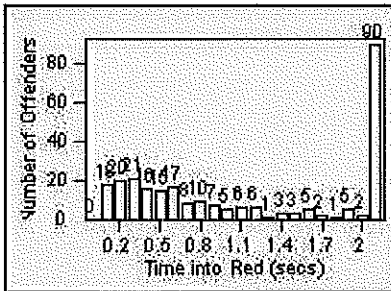

CONTRACT: Montebello
 DATE FROM: 01-Mar-2018

LOCATION: MON-WAGR-01 Washington Blvd and Greenwood Ave
 DATE TO: 31-Mar-2018

LANE 1

LANE 2

LANE 3

Redflex Redlight Offender Statistics

CONTRACT: Montebello
 DATE FROM: 01-Mar-2018

LOCATION: MON-WAGR-01 Washington Blvd and Greenwood Ave
 DATE TO: 31-Mar-2018

LANE 4

LANE TOTAL

Redflex Redlight Offender Statistics

CONTRACT: Montebello
 DATE FROM: 01-Mar-2018

LOCATION: MON-GAVC-01 N. Garfield and Via Campo
 DATE TO: 31-Mar-2018