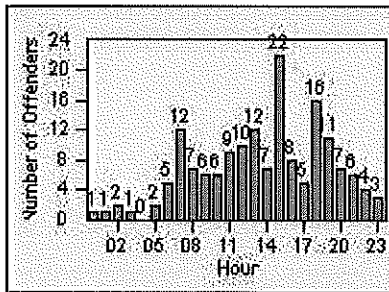

Redflex Redlight Offender Statistics

CONTRACT: Montebello   LOCATION: MON-MOPA-03 N. Montebello Blvd
DATE FROM: 01-Mar-2018   DATE TO: 31-Mar-2018

LANE 1

LANE 2

LANE 3