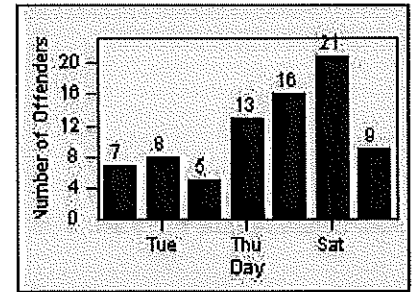

Redflex Redlight Offender Statistics

CONTRACT: Montebello
 DATE FROM: 01-Mar-2018

LOCATION: MON-MOBE-01 Beverly Blvd and Montebello Blvd
 DATE TO: 31-Mar-2018

LANE 4

LANE TOTAL

Redflex Redlight Offender Statistics

CONTRACT: Montebello
 DATE FROM: 01-Mar-2018

LOCATION: MON-MOWH-01 Montebello Blvd and Whittier Blvd
 DATE TO: 31-Mar-2018

LANE 1

LANE 2

LANE 3

Redflex Redlight Offender Statistics

CONTRACT: Montebello LOCATION: MON-MOWH-01 Montebello Blvd and Whittier Blvd
 DATE FROM: 01-Mar-2018 DATE TO: 31-Mar-2018