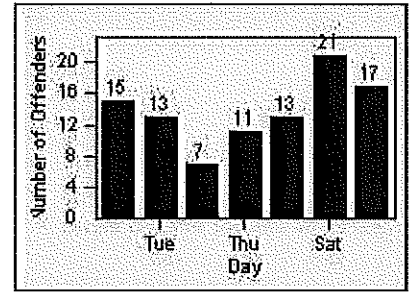

CONTRACT: Montebello
 DATE FROM: 01-Mar-2018

LOCATION: MON-WAGR-01 Washington Blvd and Greenwood Ave
 DATE TO: 31-Mar-2018

LANE 1

LANE 2

LANE 3

Redflex Redlight Offender Statistics

CONTRACT: Montebello
 DATE FROM: 01-Mar-2018

LOCATION: MON-WAGR-01 Washington Blvd and Greenwood Ave
 DATE TO: 31-Mar-2018

LANE 4

LANE TOTAL

Redflex Redlight Offender Statistics

CONTRACT: Montebello
 DATE FROM: 01-Mar-2018

LOCATION: MON-GAVC-01 N. Garfield and Via Campo
 DATE TO: 31-Mar-2018