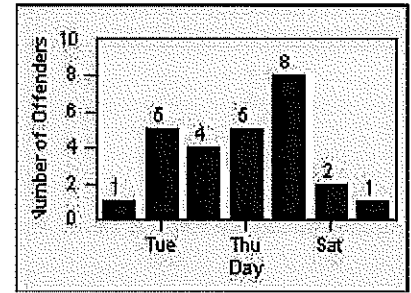

Redflex Redlight Offender Statistics

CONTRACT: Montebello
DATE FROM: 01-Mar-2018

LOCATION: MON-WAGR-01 Washington Blvd and Greenwood Ave
DATE TO: 31-Mar-2018

LANE 1