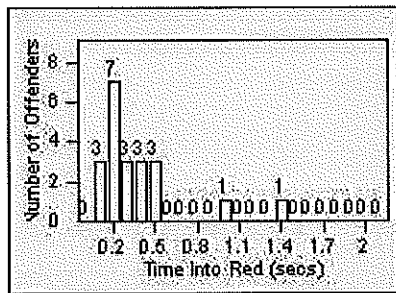

LOCATION: MON-BEGA-01 Garfield Ave and Beverly Blvd
 DATE TO: 31-Mar-2018

LANE 1

LANE 2

LANE 3

Redflex Redlight Offender Statistics

CONTRACT: Montebello
 DATE FROM: 01-Mar-2018

LOCATION: MON-BEGA-01 Garfield Ave and Beverly Blvd
 DATE TO: 31-Mar-2018

LANE 4

LANE TOTAL

Redflex Redlight Offender Statistics

CONTRACT: Montebello
 DATE FROM: 01-Mar-2018

LOCATION: MON-MOBE-01 Beverly Blvd and Montebello Blvd
 DATE TO: 31-Mar-2018

LANE 1

LANE 2

LANE 3

Redflex Redlight Offender Statistics

CONTRACT: Montebello
 DATE FROM: 01-Mar-2018

LOCATION: MON-MOBE-01 Beverly Blvd and Montebello Blvd
 DATE TO: 31-Mar-2018

LANE 4

LANE TOTAL

Redflex Redlight Offender Statistics