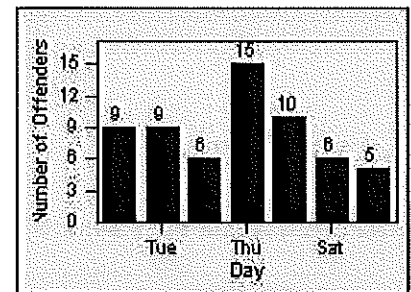

CONTRACT: Montebello
 DATE FROM: 01-Mar-2018

LOCATION: MON-WAGR-01 Washington Blvd and Greenwood Ave
 DATE TO: 31-Mar-2018

LANE 1

LANE 2

LANE 3

Redflex Redlight Offender Statistics

CONTRACT: Montebello
 DATE FROM: 01-Mar-2018

LOCATION: MON-WAGR-01 Washington Blvd and Greenwood Ave
 DATE TO: 31-Mar-2018

LANE 4

LANE TOTAL

Redflex Redlight Offender Statistics

CONTRACT: Montebello
 DATE FROM: 01-Mar-2018

LOCATION: MON-GAVC-01 N. Garfield and Via Campo
 DATE TO: 31-Mar-2018