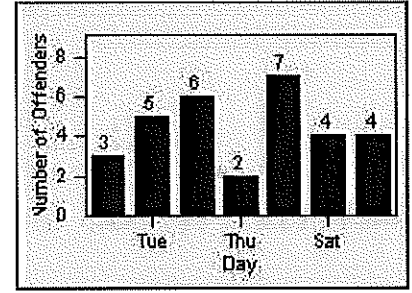

Redflex Redlight Offender Statistics

CONTRACT: Montebello
 DATE FROM: 01-Mar-2018

LOCATION: MON-VCGA-01 N. Garfield and Via Campo
 DATE TO: 31-Mar-2018

LANE 1

LANE 2

LANE 3

Redflex Redlight Offender Statistics

CONTRACT: Montebello
 DATE FROM: 01-Mar-2018

LOCATION: MON-VCGA-01 N. Garfield and Via Campo
 DATE TO: 31-Mar-2018

LANE 4

LANE TOTAL

Redflex Redlight Offender Statistics

CONTRACT: Montebello
 DATE FROM: 01-Mar-2018

LOCATION: MON-BEGA-01 Garfield Ave and Beverly Blvd
 DATE TO: 31-Mar-2018

LANE 1

LANE 2

LANE 3

Redflex Redlight Offender Statistics

CONTRACT: Montebello
 DATE FROM: 01-Mar-2018

LOCATION: MON-BEGA-01 Garfield Ave and Beverly Blvd
 DATE TO: 31-Mar-2018