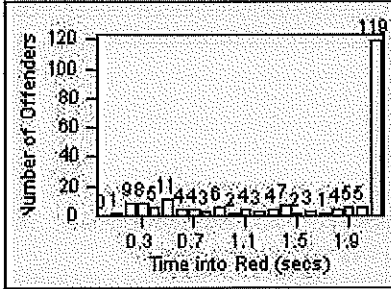

Redflex Redlight Offender Statistics

CONTRACT: Montebello
DATE FROM: 01-Mar-2018

LOCATION: MON-BEGA-01 Garfield Ave and Beverly Blvd
DATE TO: 31-Mar-2018

LANE 4