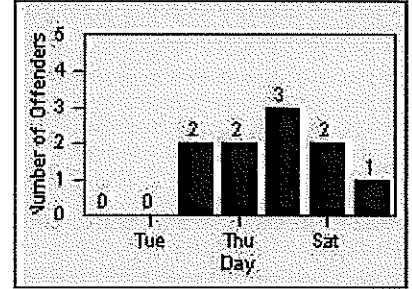

Redflex Redlight Offender Statistics

CONTRACT: Montebello   LOCATION: MON-MOPA-01 N. Montebello Blvd
DATE FROM: 01-Mar-2018   DATE TO: 31-Mar-2018

LANE 4