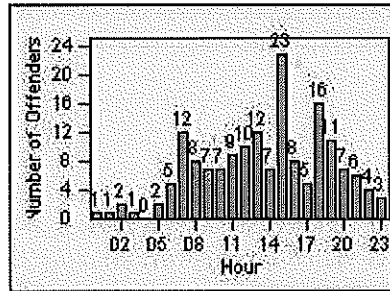

LANE 1

LANE 2

LANE 3

Redflex Redlight Offender Statistics

CONTRACT: Montebello LOCATION: MON-MOPA-03 N. Montebello Blvd
 DATE FROM: 01-Mar-2018 DATE TO: 31-Mar-2018

LANE 4

LANE TOTAL

Redflex Redlight Offender Statistics