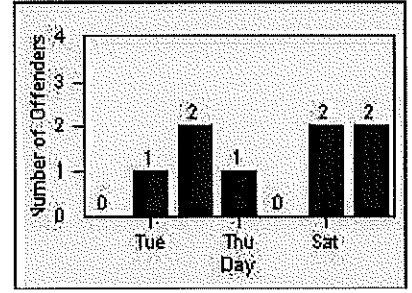

CONTRACT: Montebello
 DATE FROM: 01-Mar-2018

LOCATION: MON-VCGA-01 N. Garfield and Via Campo
 DATE TO: 31-Mar-2018

LANE 4

LANE TOTAL

Redflex Redlight Offender Statistics

CONTRACT: Montebello
 DATE FROM: 01-Mar-2018

LOCATION: MON-BEGA-01 Garfield Ave and Beverly Blvd
 DATE TO: 31-Mar-2018

LANE 1

LANE 2

LANE 3

Redflex Redlight Offender Statistics

CONTRACT: Montebello
 DATE FROM: 01-Mar-2018

LOCATION: MON-BEGA-01 Garfield Ave and Beverly Blvd
 DATE TO: 31-Mar-2018