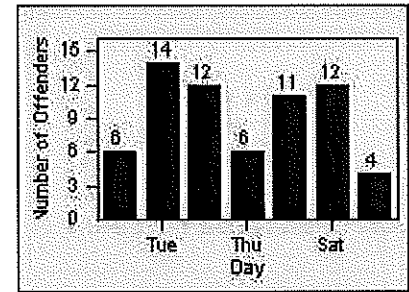

Redflex Redlight Offender Statistics

CONTRACT: Montebello
 DATE FROM: 01-Mar-2018

LOCATION: MON-VCGA-01 N. Garfield and Via Campo
 DATE TO: 31-Mar-2018

LANE 1

LANE 2

LANE 3

Redflex Redlight Offender Statistics

CONTRACT: Montebello
 DATE FROM: 01-Mar-2018

LOCATION: MON-VCGA-01 N. Garfield and Via Campo
 DATE TO: 31-Mar-2018

LANE 4

LANE TOTAL

Redflex Redlight Offender Statistics

CONTRACT: Montebello
 DATE FROM: 01-Mar-2018