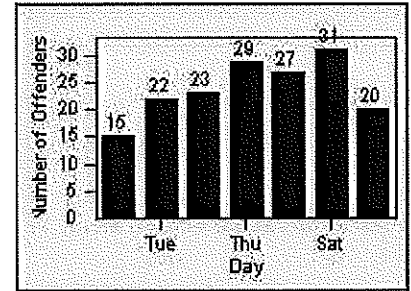

LANE 1

LANE 2

LANE 3

Redflex Redlight Offender Statistics

CONTRACT: Montebello LOCATION: MON-MOPA-03 N. Montebello Blvd
 DATE FROM: 01-Mar-2018 DATE TO: 31-Mar-2018

LANE 4

LANE TOTAL

Redflex Redlight Offender Statistics