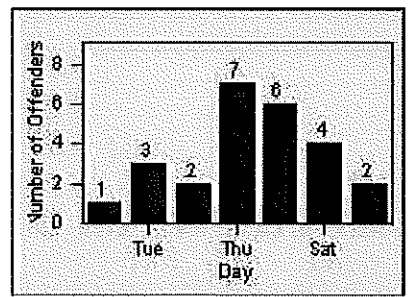

B(2)

Redflex Redlight Offender Statistics

CONTRACT: Montebello LOCATION: MON-MOPA-01 N. Montebello Blvd
 DATE FROM: 01-Mar-2018 DATE TO: 31-Mar-2018

LANE 1

LANE 2

LANE 3

Redflex Redlight Offender Statistics