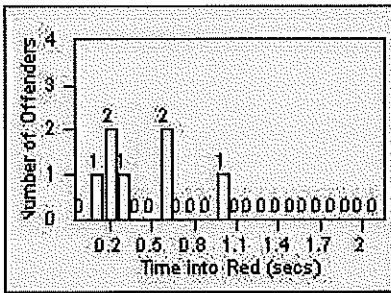

Redflex Redlight Offender Statistics

CONTRACT: Montebello
 DATE FROM: 01-Mar-2018

LOCATION: MON-MOBE-01 Beverly Blvd and Montebello Blvd
 DATE TO: 31-Mar-2018

LANE 4

LANE TOTAL

Redflex Redlight Offender Statistics

CONTRACT: Montebello
 DATE FROM: 01-Mar-2018

LOCATION: MON-MOWH-01 Montebello Blvd and Whittier Blvd
 DATE TO: 31-Mar-2018

LANE 1

LANE 2

LANE 3

Redflex Redlight Offender Statistics

CONTRACT: Montebello LOCATION: MON-MOWH-01 Montebello Blvd and Whittier Blvd
 DATE FROM: 01-Mar-2018 DATE TO: 31-Mar-2018