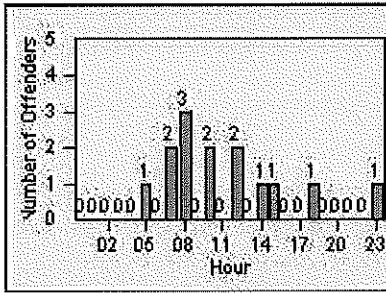

Redflex Redlight Offender Statistics

CONTRACT: Montebello
 DATE FROM: 01-Mar-2018

LOCATION: MON-MOBE-01 Beverly Blvd and Montebello Blvd
 DATE TO: 31-Mar-2018

LANE 4

LANE TOTAL

Redflex Redlight Offender Statistics

CONTRACT: Montebello
 DATE FROM: 01-Mar-2018

LOCATION: MON-MOWH-01 Montebello Blvd and Whittier Blvd
 DATE TO: 31-Mar-2018

LANE 1

LANE 2

LANE 3

Redflex Redlight Offender Statistics

CONTRACT: Montebello LOCATION: MON-MOWH-01 Montebello Blvd and Whittier Blvd
 DATE FROM: 01-Mar-2018 DATE TO: 31-Mar-2018