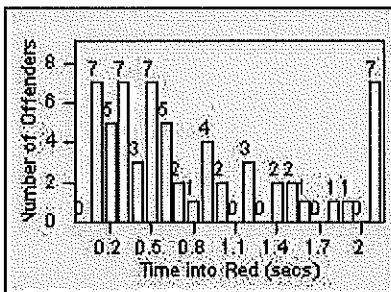

CONTRACT: Montebello
 DATE FROM: 01-Mar-2018

LOCATION: MON-WAGR-01 Washington Blvd and Greenwood Ave
 DATE TO: 31-Mar-2018

LANE 1

LANE 2

LANE 3

Redflex Redlight Offender Statistics

CONTRACT: Montebello
 DATE FROM: 01-Mar-2018

LOCATION: MON-WAGR-01 Washington Blvd and Greenwood Ave
 DATE TO: 31-Mar-2018

LANE 4

LANE TOTAL

Redflex Redlight Offender Statistics

CONTRACT: Montebello
 DATE FROM: 01-Mar-2018

LOCATION: MON-GAVC-01 N. Garfield and Via Campo
 DATE TO: 31-Mar-2018