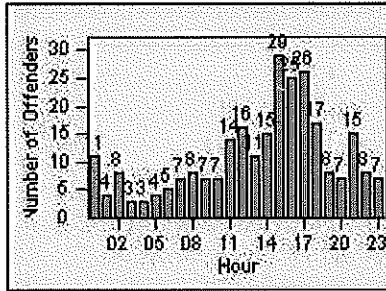

Redflex Redlight Offender Statistics

CONTRACT: Montebello
DATE FROM: 01-Mar-2018

LOCATION: MON-BEGA-01 Garfield Ave and Beverly Blvd
DATE TO: 31-Mar-2018

LANE 4

LANE TOTAL