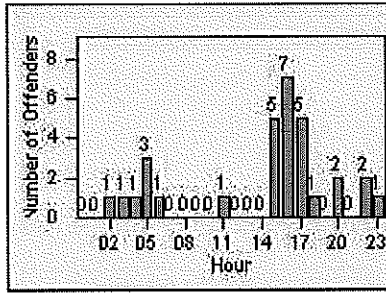

CONTRACT: Montebello
 DATE FROM: 01-Mar-2018

LOCATION: MON-VCGA-01 N. Garfield and Via Campo
 DATE TO: 31-Mar-2018

LANE 4

LANE TOTAL

Redflex Redlight Offender Statistics

CONTRACT: Montebello
 DATE FROM: 01-Mar-2018

LOCATION: MON-BEGA-01 Garfield Ave and Beverly Blvd
 DATE TO: 31-Mar-2018

LANE 1

LANE 2

LANE 3

Redflex Redlight Offender Statistics

CONTRACT: Montebello
 DATE FROM: 01-Mar-2018

LOCATION: MON-BEGA-01 Garfield Ave and Beverly Blvd
 DATE TO: 31-Mar-2018