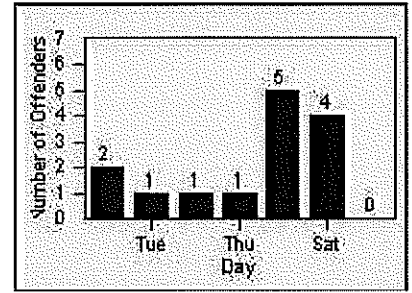

Redflex Redlight Offender Statistics

CONTRACT: Montebello
 DATE FROM: 01-Mar-2018

LOCATION: MON-MOBE-01 Beverly Blvd and Montebello Blvd
 DATE TO: 31-Mar-2018

LANE 4

LANE TOTAL

Redflex Redlight Offender Statistics

CONTRACT: Montebello
 DATE FROM: 01-Mar-2018

LOCATION: MON-MOWH-01 Montebello Blvd and Whittier Blvd
 DATE TO: 31-Mar-2018

LANE 1

LANE 2

LANE 3

Redflex Redlight Offender Statistics

CONTRACT: Montebello LOCATION: MON-MOWH-01 Montebello Blvd and Whittier Blvd
 DATE FROM: 01-Mar-2018 DATE TO: 31-Mar-2018