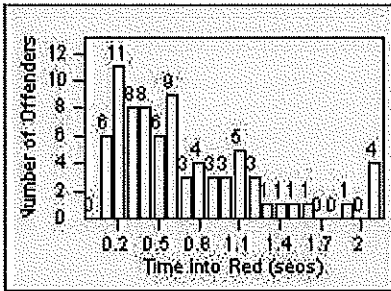

CONTRACT: Montebello
 DATE FROM: 01-Mar-2018

LOCATION: MON-WAGR-01 Washington Blvd and Greenwood Ave
 DATE TO: 31-Mar-2018

LANE 1

LANE 2

LANE 3

Redflex Redlight Offender Statistics

CONTRACT: Montebello
 DATE FROM: 01-Mar-2018