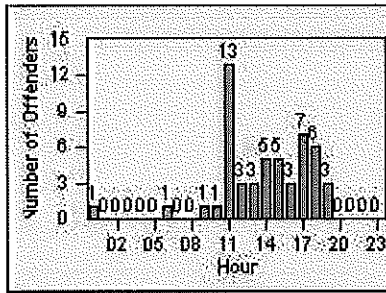

Redflex Redlight Offender Statistics

CONTRACT: Montebello
 DATE FROM: 01-Mar-2018

LOCATION: MON-VCGA-01 N. Garfield and Via Campo
 DATE TO: 31-Mar-2018

LANE 1

LANE 2

LANE 3

Redflex Redlight Offender Statistics