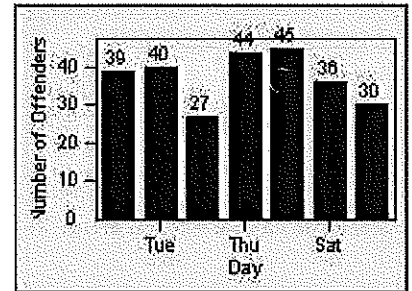

Redflex Redlight Offender Statistics

CONTRACT: Montebello
DATE FROM: 01-Mar-2018

LOCATION: MON-WAGR-01 Washington Blvd and Greenwood Ave
DATE TO: 31-Mar-2018

LANE 4

LANE TOTAL