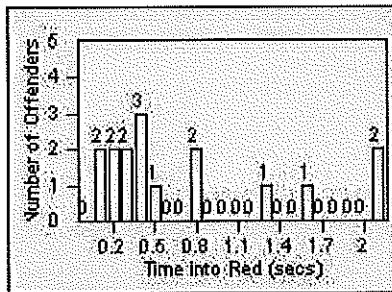

LOCATION: MON-BEGA-01 Garfield Ave and Beverly Blvd
 DATE TO: 31-Mar-2018

LANE 1

LANE 2

LANE 3

Redflex Redlight Offender Statistics

CONTRACT: Montebello
 DATE FROM: 01-Mar-2018

LOCATION: MON-BEGA-01 Garfield Ave and Beverly Blvd
 DATE TO: 31-Mar-2018

LANE 4

LANE TOTAL

Redflex Redlight Offender Statistics

CONTRACT: Montebello
 DATE FROM: 01-Mar-2018

LOCATION: MON-MOBE-01 Beverly Blvd and Montebello Blvd
 DATE TO: 31-Mar-2018

LANE 1

LANE 2

LANE 3