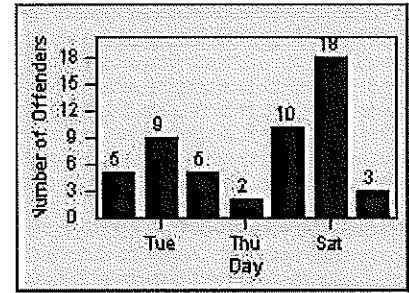

Redflex Redlight Offender Statistics

CONTRACT: Montebello
 DATE FROM: 01-Mar-2018

LOCATION: MON-VCGA-01 N. Garfield and Via Campo
 DATE TO: 31-Mar-2018

LANE 1

LANE 2

LANE 3

Redflex Redlight Offender Statistics