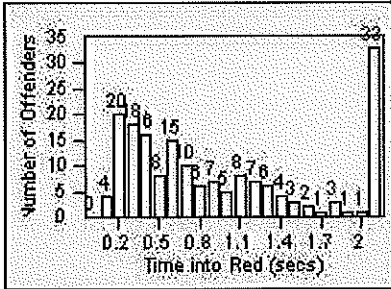

Redflex Redlight Offender Statistics

CONTRACT: Montebello
DATE FROM: 01-Mar-2018

LOCATION: MON-VCGA-01 N. Garfield and Via Campo
DATE TO: 31-Mar-2018

LANE 4