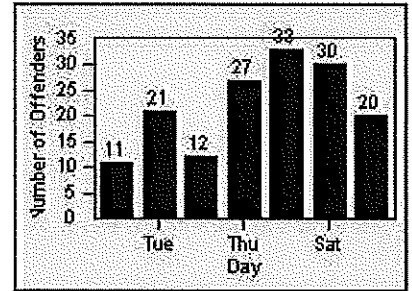

Redflex Redlight Offender Statistics

CONTRACT: Montebello   LOCATION: MON-MOPA-01 N. Montebello Blvd
DATE FROM: 01-Mar-2018   DATE TO: 31-Mar-2018

LANE 4

LANE TOTAL