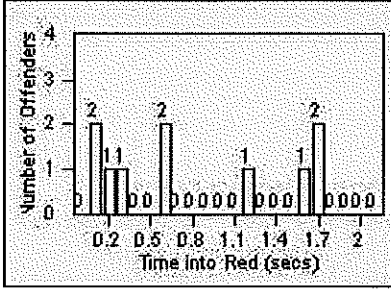

Redflex Redlight Offender Statistics

CONTRACT: Montebello   LOCATION: MON-MOPA-01 N. Montebello Blvd
DATE FROM: 01-Mar-2018   DATE TO: 31-Mar-2018

LANE 4