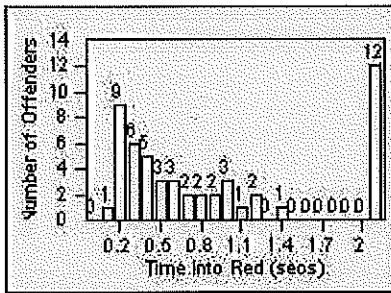

Redflex Redlight Offender Statistics

CONTRACT: Montebello
 DATE FROM: 01-Mar-2018

LOCATION: MON-VCGA-01 N. Garfield and Via Campo
 DATE TO: 31-Mar-2018

LANE 1

LANE 2

LANE 3

Redflex Redlight Offender Statistics