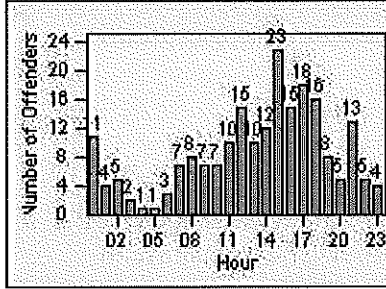

LOCATION: MON-BEGA-01 Garfield Ave and Beverly Blvd
 DATE TO: 31-Mar-2018

LANE 1

LANE 2

LANE 3

Redflex Redlight Offender Statistics

CONTRACT: Montebello
 DATE FROM: 01-Mar-2018

LOCATION: MON-BEGA-01 Garfield Ave and Beverly Blvd
 DATE TO: 31-Mar-2018

LANE 4

LANE TOTAL

Redflex Redlight Offender Statistics

CONTRACT: Montebello
 DATE FROM: 01-Mar-2018

LOCATION: MON-MOBE-01 Beverly Blvd and Montebello Blvd
 DATE TO: 31-Mar-2018

LANE 1

LANE 2

LANE 3