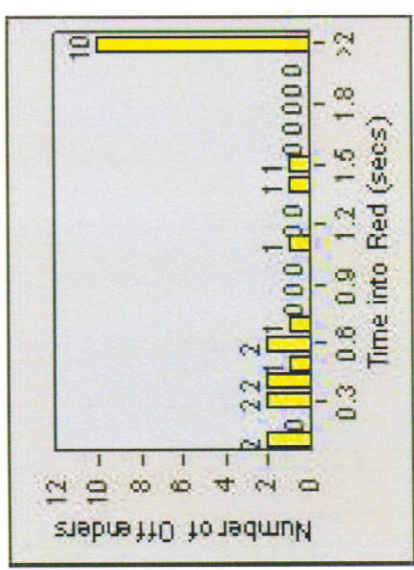

Redflex Redlight Offender Statistics

CONTRACT: Montebello **LOCATION:** MON-MOBE-01 Beverly Blvd and Montebello Blvd
DATE FROM: 1/Jan/2009 **DATE TO:** 31/Jan/2009

LANE 1

LANE 2

LANE 3

Redflex Redlight Offender Statistics

CONTRACT: Montebello **LOCATION:** MON-MOBE-01 Beverly Blvd and Montebello Blvd
DATE FROM: 1/Jan/2009 **DATE TO:** 31/Jan/2009

LANE 4

LANE TOTAL

Redflex Redlight Offender Statistics

CONTRACT: Montebello **LOCATION:** MON-MOBE-01 Beverly Blvd and Montebello Blvd
DATE FROM: 1/Jan/2009 **DATE TO:** 31/Jan/2009