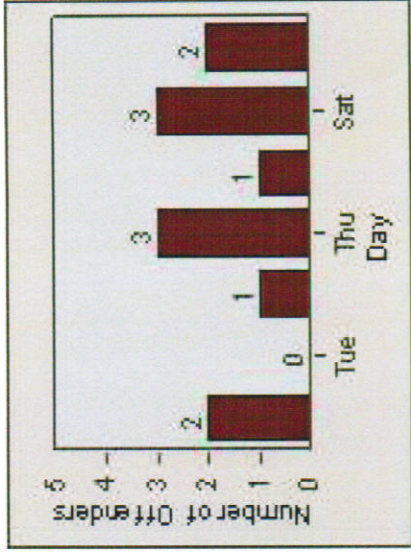

Redflex Redlight Offender Statistics

CONTRACT: Montebello **LOCATION:** MON-MOBE-01 Beverly Blvd and Montebello Blvd
DATE FROM: 1/Jul/2009 **DATE TO:** 31/Jul/2009

LANE 1

LANE 2

LANE 3

Redflex Redlight Offender Statistics

CONTRACT: Montebello LOCATION: MON-MOBE-01 Beverly Blvd and Montebello Blvd
 DATE FROM: 1/Jul/2009 DATE TO: 31/Jul/2009

LANE 4

LANE TOTAL

Redflex Redlight Offender Statistics

CONTRACT: Montebello **LOCATION:** MON-MOBE-01 Beverly Blvd and Montebello Blvd
DATE FROM: 1/Jul/2009 **DATE TO:** 31/Jul/2009