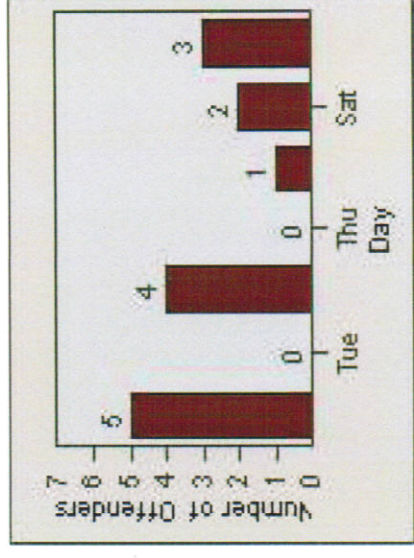

Redflex Redlight Offender Statistics

CONTRACT: Montebello **LOCATION:** MON-MOBE-01 Beverly Blvd and Montebello Blvd
DATE FROM: 1/Jul/2009 **DATE TO:** 31/Jul/2009

LANE 1

LANE 2

LANE 3

Redflex Redlight Offender Statistics

CONTRACT: Montebello LOCATION: MON-MOBE-01 Beverly Blvd and Montebello Blvd
 DATE FROM: 1/Jul/2009 DATE TO: 31/Jul/2009

LANE 4

LANE TOTAL

Redflex Redlight Offender Statistics

CONTRACT: Montebello **LOCATION:** MON-MOBE-01 Beverly Blvd and Montebello Blvd
DATE FROM: 1/Jul/2009 **DATE TO:** 31/Jul/2009

Redflex Redlight Offender Statistics

CONTRACT: Montebello **LOCATION:** MON-MOBE-01 Beverly Blvd and Montebello Blvd
DATE FROM: 1/Apr/2010 **DATE TO:** 30/Apr/2010

LANE 1

LANE 2

LANE 3

Redflex Redlight Offender Statistics