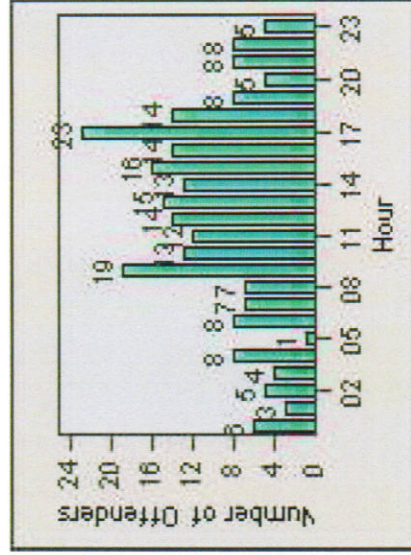

Redflex Redlight Offender Statistics

CONTRACT: Montebello **LOCATION:** MON-MOBE-01 Beverly Blvd and Montebello Blvd
DATE FROM: 1/Jan/2009 **DATE TO:** 31/Jan/2009

LANE 1

LANE 2

LANE 3

Redflex Redlight Offender Statistics

CONTRACT: Montebello **LOCATION:** MON-MOBE-01 Beverly Blvd and Montebello Blvd
DATE FROM: 1/Jan/2009 **DATE TO:** 31/Jan/2009

LANE 4

LANE TOTAL

Redflex Redlight Offender Statistics

CONTRACT: Montebello **LOCATION:** MON-MOBE-01 Beverly Blvd and Montebello Blvd
DATE FROM: 1/Jan/2009 **DATE TO:** 31/Jan/2009

Redflex Redlight Offender Statistics

CONTRACT: Montebello **LOCATION:** MON-MOBE-01 Beverly Blvd and Montebello Blvd
DATE FROM: 1/Jul/2009 **DATE TO:** 31/Jul/2009

LANE 1

LANE 2

LANE 3

Redflex Redlight Offender Statistics

CONTRACT: Montebello LOCATION: MON-MOBE-01 Beverly Blvd and Montebello Blvd
 DATE FROM: 1/Jul/2009 DATE TO: 31/Jul/2009

LANE 4

LANE TOTAL

Redflex Redlight Offender Statistics

CONTRACT: Montebello **LOCATION:** MON-MOBE-01 Beverly Blvd and Montebello Blvd
DATE FROM: 1/Jul/2009 **DATE TO:** 31/Jul/2009