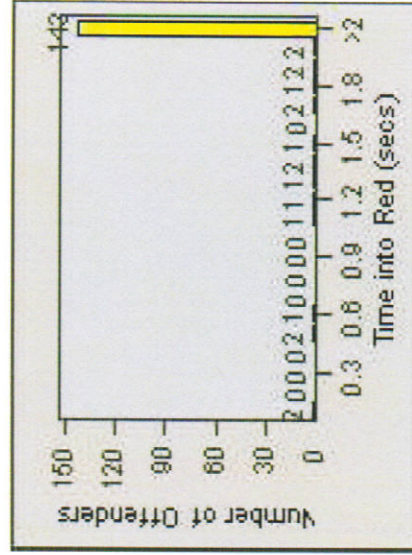

Redflex Redlight Offender Statistics

CONTRACT: Montebello   **LOCATION:** MON-MOBE-01 Beverly Blvd and Montebello Blvd
DATE FROM: 1/Apr/2010   **DATE TO:** 30/Apr/2010

LANE 4

LANE TOTAL