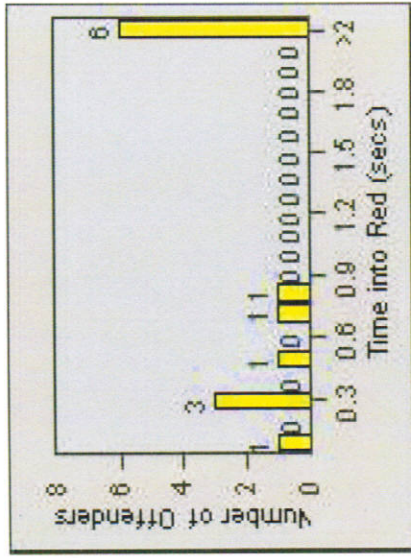

Redflex Redlight Offender Statistics

CONTRACT: Montebello **LOCATION:** MON-MOBE-01 Beverly Blvd and Montebello Blvd
DATE FROM: 1/Jan/2009 **DATE TO:** 31/Jan/2009

LANE 1

LANE 2

LANE 3

Redflex Redlight Offender Statistics

CONTRACT: Montebello **LOCATION:** MON-MOBE-01 Beverly Blvd and Montebello Blvd
DATE FROM: 1/Jan/2009 **DATE TO:** 31/Jan/2009

LANE 4

LANE TOTAL

Redflex Redlight Offender Statistics

CONTRACT: Montebello **LOCATION:** MON-MOBE-01 Beverly Blvd and Montebello Blvd
DATE FROM: 1/Jan/2009 **DATE TO:** 31/Jan/2009

Redflex Redlight Offender Statistics

CONTRACT: Montebello **LOCATION:** MON-MOBE-01 Beverly Blvd and Montebello Blvd
DATE FROM: 1/Jul/2009 **DATE TO:** 31/Jul/2009

LANE 1

LANE 2

LANE 3

Redflex Redlight Offender Statistics