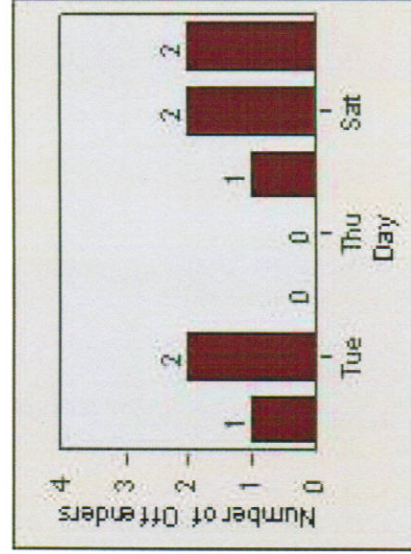

Redflex Redlight Offender Statistics

CONTRACT: Montebello **LOCATION:** MON-MOBE-01 Beverly Blvd and Montebello Blvd
DATE FROM: 1/Apr/2010 **DATE TO:** 30/Apr/2010

LANE 1

LANE 2

LANE 3

Redflex Redlight Offender Statistics

CONTRACT: Montebello **LOCATION:** MON-MOBE-01 Beverly Blvd and Montebello Blvd
DATE FROM: 1/Apr/2010 **DATE TO:** 30/Apr/2010

LANE 4

LANE TOTAL

Redflex Redlight Offender Statistics

CONTRACT: Montebello **LOCATION:** MON-MOBE-01 Beverly Blvd and Montebello Blvd
DATE FROM: 1/Apr/2010 **DATE TO:** 30/Apr/2010