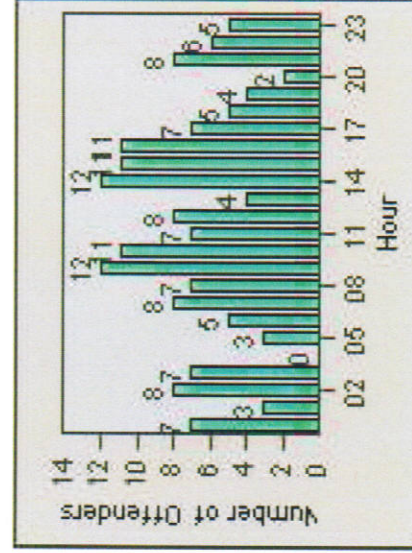

Redflex Redlight Offender Statistics

CONTRACT: Montebello **LOCATION:** MON-MOBE-01 Beverly Blvd and Montebello Blvd
DATE FROM: 1/Apr/2010 **DATE TO:** 30/Apr/2010

LANE 1

LANE 2

LANE 3

Redflex Redlight Offender Statistics

CONTRACT: Montebello **LOCATION:** MON-MOBE-01 Beverly Blvd and Montebello Blvd
DATE FROM: 1/Apr/2010 **DATE TO:** 30/Apr/2010

LANE 4

LANE TOTAL

Redflex Redlight Offender Statistics

CONTRACT: Montebello **LOCATION:** MON-MOBE-01 Beverly Blvd and Montebello Blvd
DATE FROM: 1/Apr/2010 **DATE TO:** 30/Apr/2010