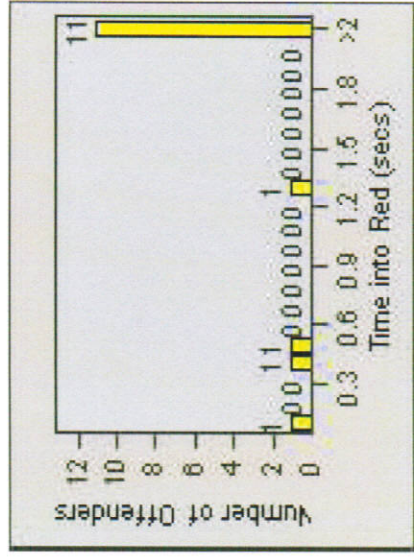

Redflex Redlight Offender Statistics

CONTRACT: Montebello **LOCATION:** MON-MOBE-01 Beverly Blvd and Montebello Blvd
DATE FROM: 1/Jul/2009 **DATE TO:** 31/Jul/2009

LANE 1

LANE 2

LANE 3

Redflex Redlight Offender Statistics

CONTRACT: Montebello LOCATION: MON-MOBE-01 Beverly Blvd and Montebello Blvd
 DATE FROM: 1/Jul/2009 DATE TO: 31/Jul/2009

LANE 4

LANE TOTAL

Redflex Redlight Offender Statistics

CONTRACT: Montebello **LOCATION:** MON-MOBE-01 Beverly Blvd and Montebello Blvd
DATE FROM: 1/Jul/2009 **DATE TO:** 31/Jul/2009

Redflex Redlight Offender Statistics

CONTRACT: Montebello **LOCATION:** MON-MOBE-01 Beverly Blvd and Montebello Blvd
DATE FROM: 1/Apr/2010 **DATE TO:** 30/Apr/2010

LANE 1

LANE 2

LANE 3

Redflex Redlight Offender Statistics