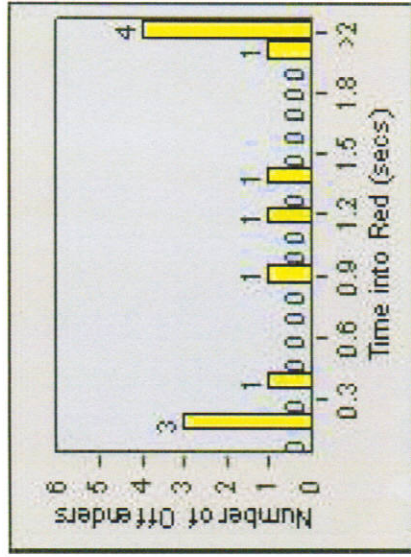

Redflex Redlight Offender Statistics

CONTRACT: Montebello **LOCATION:** MON-MOBE-01 Beverly Blvd and Montebello Blvd
DATE FROM: 1/Jul/2009 **DATE TO:** 31/Jul/2009

LANE 1

LANE 2

LANE 3

Redflex Redlight Offender Statistics

CONTRACT: Montebello LOCATION: MON-MOBE-01 Beverly Blvd and Montebello Blvd
 DATE FROM: 1/Jul/2009 DATE TO: 31/Jul/2009

LANE 4

LANE TOTAL

Redflex Redlight Offender Statistics

CONTRACT: Montebello **LOCATION:** MON-MOBE-01 Beverly Blvd and Montebello Blvd
DATE FROM: 1/Jul/2009 **DATE TO:** 31/Jul/2009