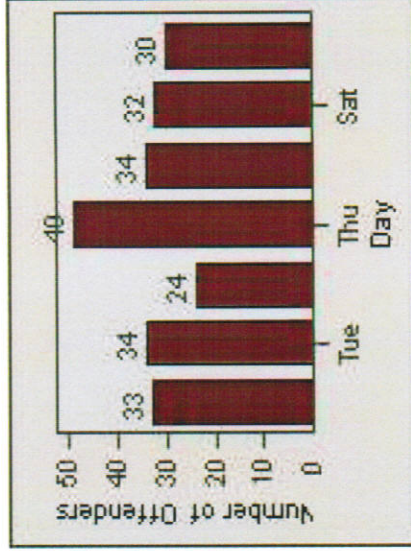

Redflex Redlight Offender Statistics

CONTRACT: Montebello **LOCATION:** MON-MOBE-01 Beverly Blvd and Montebello Blvd
DATE FROM: 1/Jul/2009 **DATE TO:** 31/Jul/2009

LANE 1

LANE 2

LANE 3

Redflex Redlight Offender Statistics

CONTRACT: Montebello LOCATION: MON-MOBE-01 Beverly Blvd and Montebello Blvd
 DATE FROM: 1/Jul/2009 DATE TO: 31/Jul/2009

LANE 4

LANE TOTAL

Redflex Redlight Offender Statistics

CONTRACT: Montebello **LOCATION:** MON-MOBE-01 Beverly Blvd and Montebello Blvd
DATE FROM: 1/Jul/2009 **DATE TO:** 31/Jul/2009