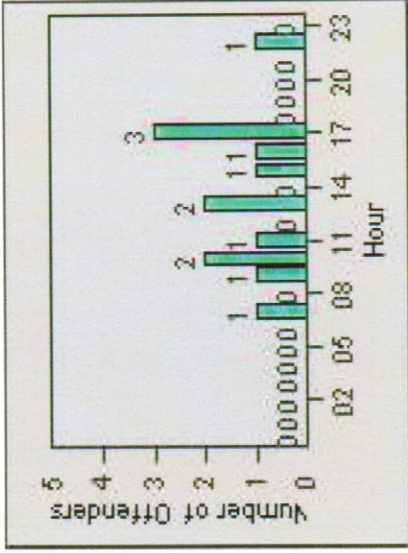

Redflex Redlight Offender Statistics

CONTRACT: Montebello **LOCATION:** MON-MOBE-01 Beverly Blvd and Montebello Blvd
DATE FROM: 1/Jan/2009 **DATE TO:** 31/Jan/2009

LANE 1

LANE 2

LANE 3

Redflex Redlight Offender Statistics

CONTRACT: Montebello **LOCATION:** MON-MOBE-01 Beverly Blvd and Montebello Blvd
DATE FROM: 1/Jan/2009 **DATE TO:** 31/Jan/2009

LANE 4

LANE TOTAL

Redflex Redlight Offender Statistics

CONTRACT: Montebello **LOCATION:** MON-MOBE-01 Beverly Blvd and Montebello Blvd
DATE FROM: 1/Jan/2009 **DATE TO:** 31/Jan/2009

Redflex Redlight Offender Statistics

CONTRACT: Montebello **LOCATION:** MON-MOBE-01 Beverly Blvd and Montebello Blvd
DATE FROM: 1/Jul/2009 **DATE TO:** 31/Jul/2009

LANE 1

LANE 2

LANE 3

Redflex Redlight Offender Statistics