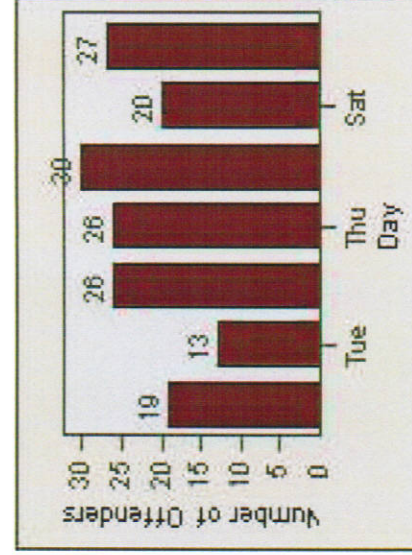

Redflex Redlight Offender Statistics

CONTRACT: Montebello **LOCATION:** MON-MOBE-01 Beverly Blvd and Montebello Blvd
DATE FROM: 1/Apr/2010 **DATE TO:** 30/Apr/2010

LANE 1

LANE 2

LANE 3

Redflex Redlight Offender Statistics

CONTRACT: Montebello **LOCATION:** MON-MOBE-01 Beverly Blvd and Montebello Blvd
DATE FROM: 1/Apr/2010 **DATE TO:** 30/Apr/2010

LANE 4

LANE TOTAL

Redflex Redlight Offender Statistics

CONTRACT: Montebello **LOCATION:** MON-MOBE-01 Beverly Blvd and Montebello Blvd
DATE FROM: 1/Apr/2010 **DATE TO:** 30/Apr/2010