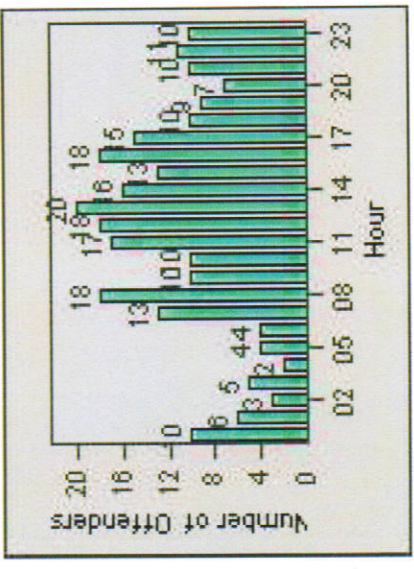

Redflex Redlight Offender Statistics

CONTRACT: Montebello **LOCATION:** MON-MOBE-01 Beverly Blvd and Montebello Blvd
DATE FROM: 1/Jan/2009 **DATE TO:** 31/Jan/2009

LANE 1

LANE 2

LANE 3

Redflex Redlight Offender Statistics

CONTRACT: Montebello **LOCATION:** MON-MOBE-01 Beverly Blvd and Montebello Blvd
DATE FROM: 1/Jan/2009 **DATE TO:** 31/Jan/2009

LANE 4

LANE TOTAL

Redflex Redlight Offender Statistics

CONTRACT: Montebello **LOCATION:** MON-MOBE-01 Beverly Blvd and Montebello Blvd
DATE FROM: 1/Jan/2009 **DATE TO:** 31/Jan/2009

Redflex Redlight Offender Statistics

CONTRACT: Montebello **LOCATION:** MON-MOBE-01 Beverly Blvd and Montebello Blvd
DATE FROM: 1/Jul/2009 **DATE TO:** 31/Jul/2009

LANE 1

LANE 2

LANE 3

Redflex Redlight Offender Statistics