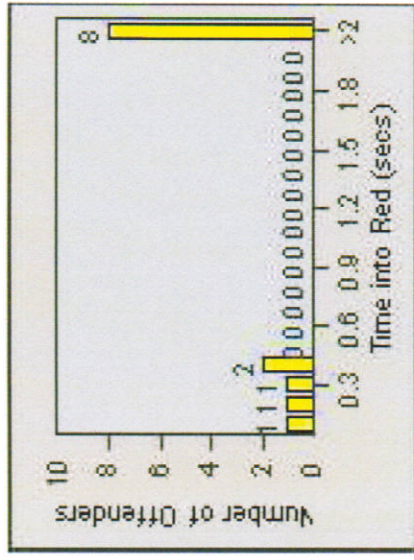

Redflex Redlight Offender Statistics

CONTRACT: Montebello **LOCATION:** MON-MOBE-01 Beverly Blvd and Montebello Blvd
DATE FROM: 1/Apr/2010 **DATE TO:** 30/Apr/2010

LANE 1

LANE 2

LANE 3

Redflex Redlight Offender Statistics

CONTRACT: Montebello **LOCATION:** MON-MOBE-01 Beverly Blvd and Montebello Blvd
DATE FROM: 1/Apr/2010 **DATE TO:** 30/Apr/2010

LANE 4

LANE TOTAL

Redflex Redlight Offender Statistics

CONTRACT: Montebello **LOCATION:** MON-MOBE-01 Beverly Blvd and Montebello Blvd
DATE FROM: 1/Apr/2010 **DATE TO:** 30/Apr/2010