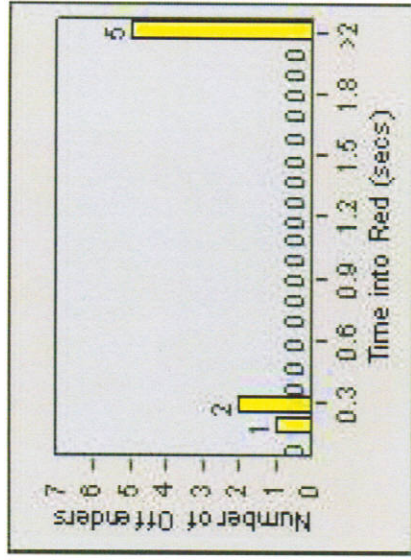

Redflex Redlight Offender Statistics

CONTRACT: Montebello **LOCATION:** MON-MOBE-01 Beverly Blvd and Montebello Blvd
DATE FROM: 1/Apr/2010 **DATE TO:** 30/Apr/2010

LANE 1

LANE 2

LANE 3

Redflex Redlight Offender Statistics

CONTRACT: Montebello **LOCATION:** MON-MOBE-01 Beverly Blvd and Montebello Blvd
DATE FROM: 1/Apr/2010 **DATE TO:** 30/Apr/2010

LANE 4

LANE TOTAL

Redflex Redlight Offender Statistics

CONTRACT: Montebello **LOCATION:** MON-MOBE-01 Beverly Blvd and Montebello Blvd
DATE FROM: 1/Apr/2010 **DATE TO:** 30/Apr/2010