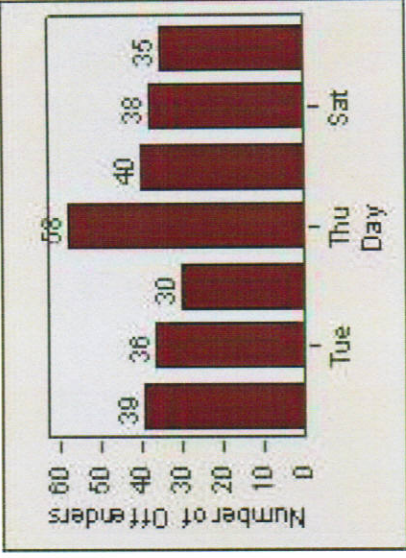

Redflex Redlight Offender Statistics

CONTRACT: Montebello **LOCATION:** MON-MOBE-01 Beverly Blvd and Montebello Blvd
DATE FROM: 1/Jul/2009 **DATE TO:** 31/Jul/2009

LANE 1

LANE 2

LANE 3

Redflex Redlight Offender Statistics

CONTRACT: Montebello LOCATION: MON-MOBE-01 Beverly Blvd and Montebello Blvd
 DATE FROM: 1/Jul/2009 DATE TO: 31/Jul/2009

LANE 4

LANE TOTAL

Redflex Redlight Offender Statistics

CONTRACT: Montebello **LOCATION:** MON-MOBE-01 Beverly Blvd and Montebello Blvd
DATE FROM: 1/Jul/2009 **DATE TO:** 31/Jul/2009

Redflex Redlight Offender Statistics

CONTRACT: Montebello **LOCATION:** MON-MOBE-01 Beverly Blvd and Montebello Blvd
DATE FROM: 1/Apr/2010 **DATE TO:** 30/Apr/2010

LANE 1

LANE 2

LANE 3

Redflex Redlight Offender Statistics