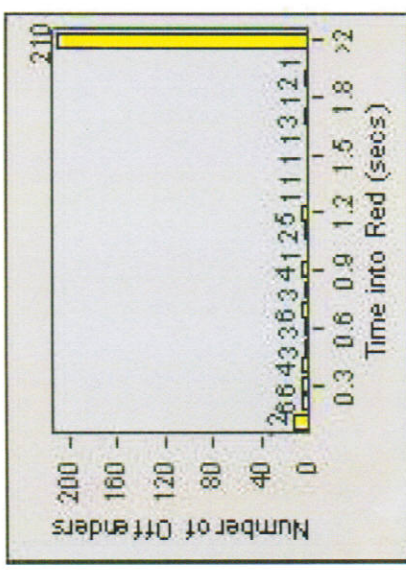

Redflex Redlight Offender Statistics

CONTRACT: Montebello **LOCATION:** MON-MOBE-01 Beverly Blvd and Montebello Blvd
DATE FROM: 1/Jul/2009 **DATE TO:** 31/Jul/2009

LANE 1

LANE 2

LANE 3

Redflex Redlight Offender Statistics

CONTRACT: Montebello LOCATION: MON-MOBE-01 Beverly Blvd and Montebello Blvd
 DATE FROM: 1/Jul/2009 DATE TO: 31/Jul/2009

LANE 4

LANE TOTAL

Redflex Redlight Offender Statistics

CONTRACT: Montebello **LOCATION:** MON-MOBE-01 Beverly Blvd and Montebello Blvd
DATE FROM: 1/Jul/2009 **DATE TO:** 31/Jul/2009

Redflex Redlight Offender Statistics

CONTRACT: Montebello **LOCATION:** MON-MOBE-01 Beverly Blvd and Montebello Blvd
DATE FROM: 1/Apr/2010 **DATE TO:** 30/Apr/2010

LANE 1

LANE 2

LANE 3

Redflex Redlight Offender Statistics