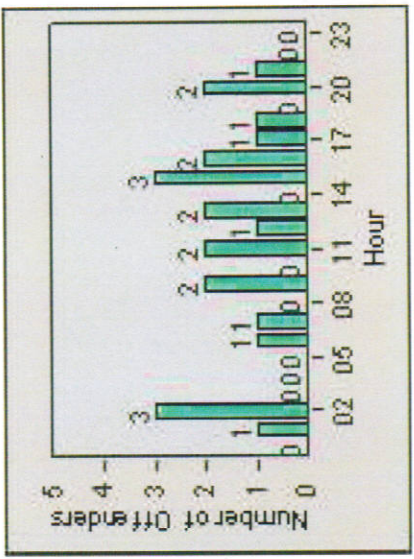

Redflex Redlight Offender Statistics

CONTRACT: Montebello **LOCATION:** MON-MOBE-01 Beverly Blvd and Montebello Blvd
DATE FROM: 1/Jan/2009 **DATE TO:** 31/Jan/2009

LANE 1

LANE 2

LANE 3

Redflex Redlight Offender Statistics

CONTRACT: Montebello **LOCATION:** MON-MOBE-01 Beverly Blvd and Montebello Blvd
DATE FROM: 1/Jan/2009 **DATE TO:** 31/Jan/2009

LANE 4

LANE TOTAL

Redflex Redlight Offender Statistics

CONTRACT: Montebello **LOCATION:** MON-MOBE-01 Beverly Blvd and Montebello Blvd
DATE FROM: 1/Jan/2009 **DATE TO:** 31/Jan/2009

Redflex Redlight Offender Statistics

CONTRACT: Montebello **LOCATION:** MON-MOBE-01 Beverly Blvd and Montebello Blvd
DATE FROM: 1/Jul/2009 **DATE TO:** 31/Jul/2009

LANE 1

LANE 2

LANE 3

Redflex Redlight Offender Statistics