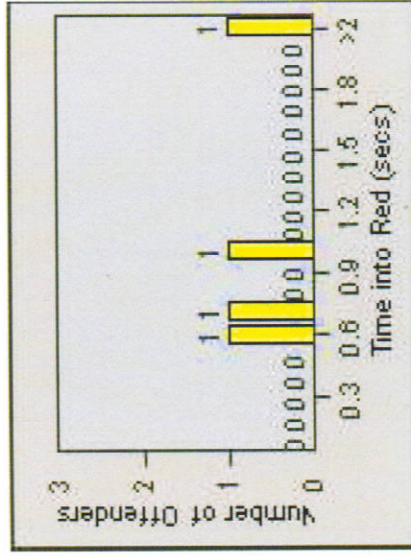

Redflex Redlight Offender Statistics

CONTRACT: Montebello **LOCATION:** MON-MOBE-01 Beverly Blvd and Montebello Blvd
DATE FROM: 1/Jan/2009 **DATE TO:** 31/Jan/2009

LANE 1

LANE 2

LANE 3

Redflex Redlight Offender Statistics

CONTRACT: Montebello **LOCATION:** MON-MOBE-01 Beverly Blvd and Montebello Blvd
DATE FROM: 1/Jan/2009 **DATE TO:** 31/Jan/2009

LANE 4

LANE TOTAL

Redflex Redlight Offender Statistics

CONTRACT: Montebello **LOCATION:** MON-MOBE-01 Beverly Blvd and Montebello Blvd
DATE FROM: 1/Jan/2009 **DATE TO:** 31/Jan/2009

Redflex Redlight Offender Statistics

CONTRACT: Montebello **LOCATION:** MON-MOBE-01 Beverly Blvd and Montebello Blvd
DATE FROM: 1/Jul/2009 **DATE TO:** 31/Jul/2009

LANE 1

LANE 2

LANE 3

Redflex Redlight Offender Statistics