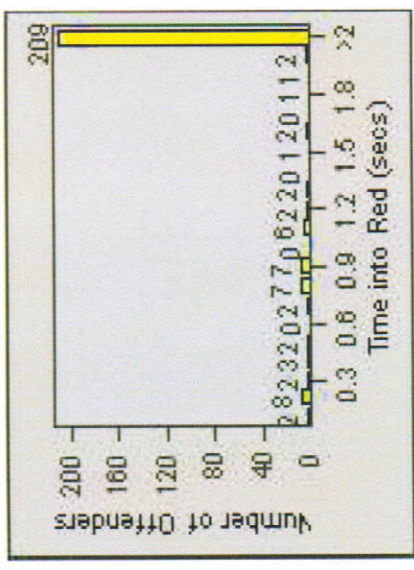

Redflex Redlight Offender Statistics

CONTRACT: Montebello **LOCATION:** MON-MOBE-01 Beverly Blvd and Montebello Blvd
DATE FROM: 1/Jan/2009 **DATE TO:** 31/Jan/2009

LANE 1

LANE 2

LANE 3

Redflex Redlight Offender Statistics

CONTRACT: Montebello **LOCATION:** MON-MOBE-01 Beverly Blvd and Montebello Blvd
DATE FROM: 1/Jan/2009 **DATE TO:** 31/Jan/2009

LANE 4

LANE TOTAL

Redflex Redlight Offender Statistics

CONTRACT: Montebello **LOCATION:** MON-MOBE-01 Beverly Blvd and Montebello Blvd
DATE FROM: 1/Jan/2009 **DATE TO:** 31/Jan/2009

Redflex Redlight Offender Statistics

CONTRACT: Montebello **LOCATION:** MON-MOBE-01 Beverly Blvd and Montebello Blvd
DATE FROM: 1/Jul/2009 **DATE TO:** 31/Jul/2009

LANE 1

LANE 2

LANE 3

Redflex Redlight Offender Statistics