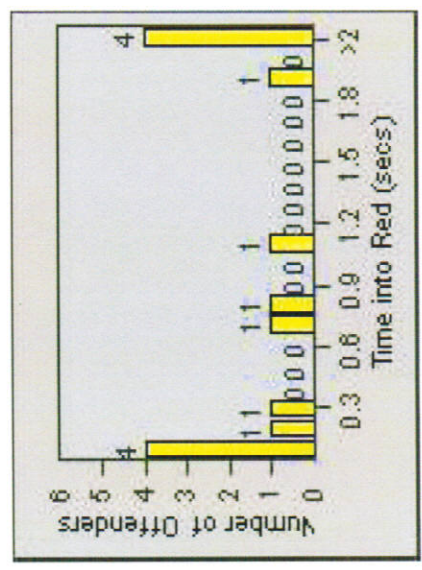

Redflex Redlight Offender Statistics

CONTRACT: Montebello **LOCATION:** MON-MOBE-01 Beverly Blvd and Montebello Blvd
DATE FROM: 1/Jan/2009 **DATE TO:** 31/Jan/2009

LANE 1

LANE 2

LANE 3

Redflex Redlight Offender Statistics

CONTRACT: Montebello **LOCATION:** MON-MOBE-01 Beverly Blvd and Montebello Blvd
DATE FROM: 1/Jan/2009 **DATE TO:** 31/Jan/2009

LANE 4

LANE TOTAL

Redflex Redlight Offender Statistics

CONTRACT: Montebello **LOCATION:** MON-MOBE-01 Beverly Blvd and Montebello Blvd
DATE FROM: 1/Jan/2009 **DATE TO:** 31/Jan/2009

Redflex Redlight Offender Statistics

CONTRACT: Montebello **LOCATION:** MON-MOBE-01 Beverly Blvd and Montebello Blvd
DATE FROM: 1/Jul/2009 **DATE TO:** 31/Jul/2009

LANE 1

LANE 2

LANE 3

Redflex Redlight Offender Statistics