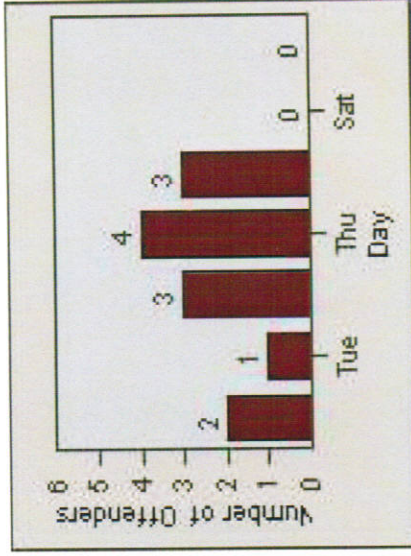

Redflex Redlight Offender Statistics

CONTRACT: Montebello **LOCATION:** MON-MOBE-01 Beverly Blvd and Montebello Blvd
DATE FROM: 1/Jan/2009 **DATE TO:** 31/Jan/2009

LANE 1

LANE 2

LANE 3

Redflex Redlight Offender Statistics

CONTRACT: Montebello **LOCATION:** MON-MOBE-01 Beverly Blvd and Montebello Blvd
DATE FROM: 1/Jan/2009 **DATE TO:** 31/Jan/2009

LANE 4

LANE TOTAL

Redflex Redlight Offender Statistics

CONTRACT: Montebello **LOCATION:** MON-MOBE-01 Beverly Blvd and Montebello Blvd
DATE FROM: 1/Jan/2009 **DATE TO:** 31/Jan/2009

Redflex Redlight Offender Statistics

CONTRACT: Montebello **LOCATION:** MON-MOBE-01 Beverly Blvd and Montebello Blvd
DATE FROM: 1/Jul/2009 **DATE TO:** 31/Jul/2009

LANE 1

LANE 2

LANE 3

Redflex Redlight Offender Statistics