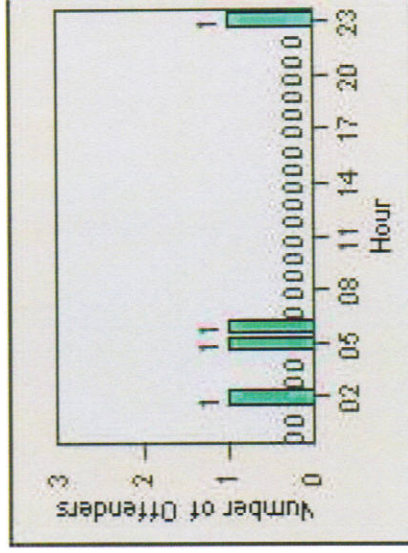

Redflex Redlight Offender Statistics

CONTRACT: Montebello **LOCATION:** MON-MOBE-01 Beverly Blvd and Montebello Blvd
DATE FROM: 1/Jan/2009 **DATE TO:** 31/Jan/2009

LANE 1

LANE 2

LANE 3

Redflex Redlight Offender Statistics

CONTRACT: Montebello **LOCATION:** MON-MOBE-01 Beverly Blvd and Montebello Blvd
DATE FROM: 1/Jan/2009 **DATE TO:** 31/Jan/2009

LANE 4

LANE TOTAL

Redflex Redlight Offender Statistics

CONTRACT: Montebello **LOCATION:** MON-MOBE-01 Beverly Blvd and Montebello Blvd
DATE FROM: 1/Jan/2009 **DATE TO:** 31/Jan/2009

Redflex Redlight Offender Statistics

CONTRACT: Montebello **LOCATION:** MON-MOBE-01 Beverly Blvd and Montebello Blvd
DATE FROM: 1/Jul/2009 **DATE TO:** 31/Jul/2009

LANE 1

LANE 2

LANE 3

Redflex Redlight Offender Statistics