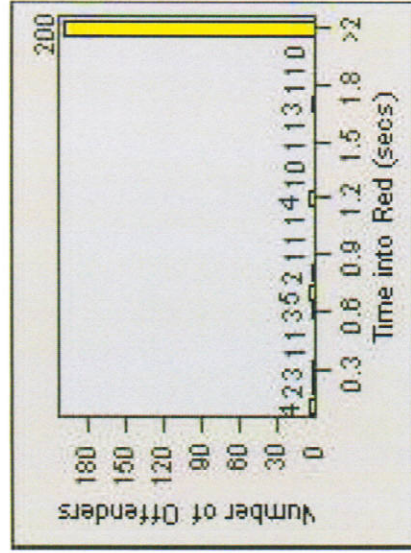

Redflex Redlight Offender Statistics

CONTRACT: Montebello LOCATION: MON-MOBE-01 Beverly Blvd and Montebello Blvd
DATE FROM: 1/Jul/2009 DATE TO: 31/Jul/2009

LANE 4

LANE TOTAL