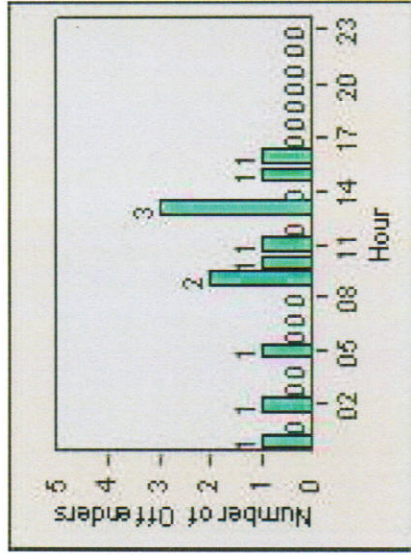

Redflex Redlight Offender Statistics

CONTRACT: Montebello **LOCATION:** MON-MOBE-01 Beverly Blvd and Montebello Blvd
DATE FROM: 1/Jul/2009 **DATE TO:** 31/Jul/2009

LANE 1

LANE 2

LANE 3

Redflex Redlight Offender Statistics

CONTRACT: Montebello LOCATION: MON-MOBE-01 Beverly Blvd and Montebello Blvd
 DATE FROM: 1/Jul/2009 DATE TO: 31/Jul/2009

LANE 4

LANE TOTAL

Redflex Redlight Offender Statistics

CONTRACT: Montebello **LOCATION:** MON-MOBE-01 Beverly Blvd and Montebello Blvd
DATE FROM: 1/Jul/2009 **DATE TO:** 31/Jul/2009