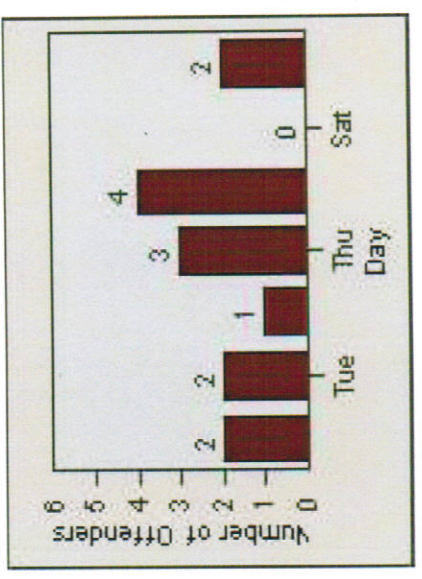

Redflex Redlight Offender Statistics

CONTRACT: Montebello **LOCATION:** MON-MOBE-01 Beverly Blvd and Montebello Blvd
DATE FROM: 1/Jan/2009 **DATE TO:** 31/Jan/2009

LANE 1

LANE 2

LANE 3

Redflex Redlight Offender Statistics

CONTRACT: Montebello **LOCATION:** MON-MOBE-01 Beverly Blvd and Montebello Blvd
DATE FROM: 1/Jan/2009 **DATE TO:** 31/Jan/2009

LANE 4

LANE TOTAL

Redflex Redlight Offender Statistics

CONTRACT: Montebello **LOCATION:** MON-MOBE-01 Beverly Blvd and Montebello Blvd
DATE FROM: 1/Jan/2009 **DATE TO:** 31/Jan/2009

Redflex Redlight Offender Statistics

CONTRACT: Montebello **LOCATION:** MON-MOBE-01 Beverly Blvd and Montebello Blvd
DATE FROM: 1/Jul/2009 **DATE TO:** 31/Jul/2009

LANE 1

LANE 2

LANE 3

Redflex Redlight Offender Statistics