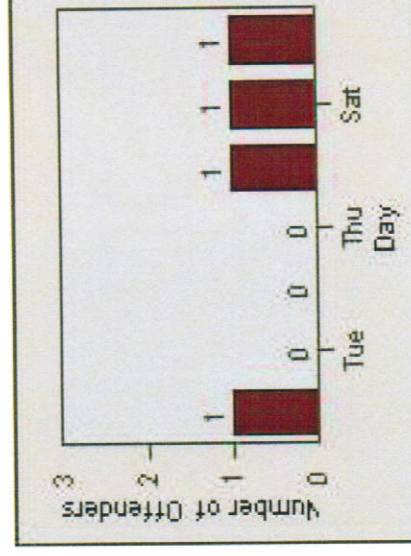

Redflex Redlight Offender Statistics

CONTRACT: Montebello **LOCATION:** MON-MOBE-01 Beverly Blvd and Montebello Blvd
DATE FROM: 1/Jan/2009 **DATE TO:** 31/Jan/2009

LANE 1

LANE 2

LANE 3

Redflex Redlight Offender Statistics

CONTRACT: Montebello **LOCATION:** MON-MOBE-01 Beverly Blvd and Montebello Blvd
DATE FROM: 1/Jan/2009 **DATE TO:** 31/Jan/2009

LANE 4

LANE TOTAL

Redflex Redlight Offender Statistics

CONTRACT: Montebello **LOCATION:** MON-MOBE-01 Beverly Blvd and Montebello Blvd
DATE FROM: 1/Jan/2009 **DATE TO:** 31/Jan/2009

Redflex Redlight Offender Statistics

CONTRACT: Montebello **LOCATION:** MON-MOBE-01 Beverly Blvd and Montebello Blvd
DATE FROM: 1/Jul/2009 **DATE TO:** 31/Jul/2009

LANE 1

LANE 2

LANE 3

Redflex Redlight Offender Statistics