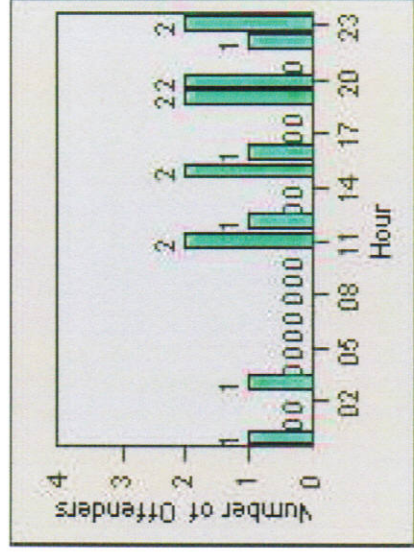

Redflex Redlight Offender Statistics

CONTRACT: Montebello **LOCATION:** MON-MOBE-01 Beverly Blvd and Montebello Blvd
DATE FROM: 1/Jul/2009 **DATE TO:** 31/Jul/2009

LANE 1

LANE 2

LANE 3

Redflex Redlight Offender Statistics

CONTRACT: Montebello LOCATION: MON-MOBE-01 Beverly Blvd and Montebello Blvd
 DATE FROM: 1/Jul/2009 DATE TO: 31/Jul/2009

LANE 4

LANE TOTAL

Redflex Redlight Offender Statistics

CONTRACT: Montebello **LOCATION:** MON-MOBE-01 Beverly Blvd and Montebello Blvd
DATE FROM: 1/Jul/2009 **DATE TO:** 31/Jul/2009

Redflex Redlight Offender Statistics

CONTRACT: Montebello **LOCATION:** MON-MOBE-01 Beverly Blvd and Montebello Blvd
DATE FROM: 1/Apr/2010 **DATE TO:** 30/Apr/2010

LANE 1

LANE 2

LANE 3

Redflex Redlight Offender Statistics