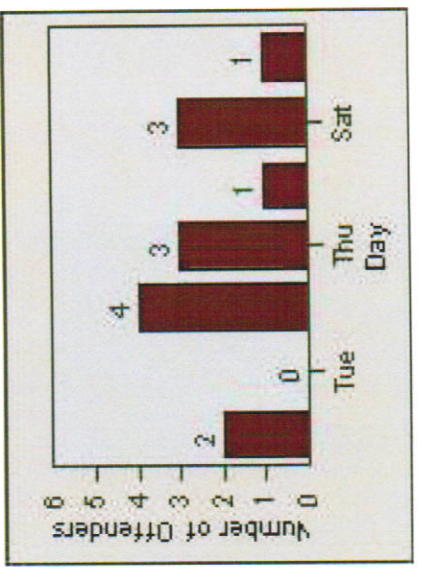

Redflex Redlight Offender Statistics

CONTRACT: Montebello **LOCATION:** MON-MOBE-01 Beverly Blvd and Montebello Blvd
DATE FROM: 1/Jan/2009 **DATE TO:** 31/Jan/2009

LANE 1

LANE 2

LANE 3

Redflex Redlight Offender Statistics

CONTRACT: Montebello **LOCATION:** MON-MOBE-01 Beverly Blvd and Montebello Blvd
DATE FROM: 1/Jan/2009 **DATE TO:** 31/Jan/2009

LANE 4

LANE TOTAL

Redflex Redlight Offender Statistics

CONTRACT: Montebello **LOCATION:** MON-MOBE-01 Beverly Blvd and Montebello Blvd
DATE FROM: 1/Jan/2009 **DATE TO:** 31/Jan/2009

Redflex Redlight Offender Statistics

CONTRACT: Montebello **LOCATION:** MON-MOBE-01 Beverly Blvd and Montebello Blvd
DATE FROM: 1/Jul/2009 **DATE TO:** 31/Jul/2009

LANE 1

LANE 2

LANE 3

Redflex Redlight Offender Statistics