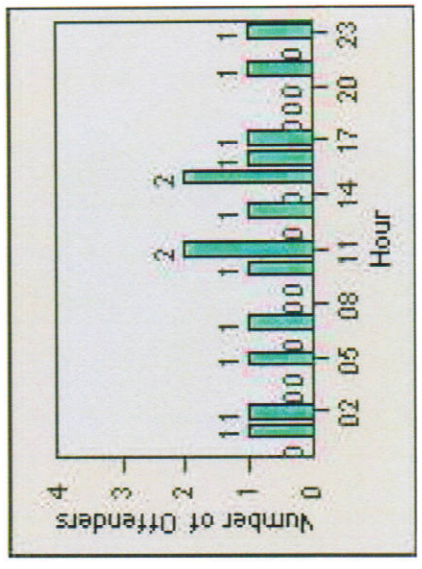

Redflex Redlight Offender Statistics

CONTRACT: Montebello **LOCATION:** MON-MOBE-01 Beverly Blvd and Montebello Blvd
DATE FROM: 1/Jan/2009 **DATE TO:** 31/Jan/2009

LANE 1

LANE 2

LANE 3

Redflex Redlight Offender Statistics

CONTRACT: Montebello **LOCATION:** MON-MOBE-01 Beverly Blvd and Montebello Blvd
DATE FROM: 1/Jan/2009 **DATE TO:** 31/Jan/2009

LANE 4

LANE TOTAL

Redflex Redlight Offender Statistics

CONTRACT: Montebello **LOCATION:** MON-MOBE-01 Beverly Blvd and Montebello Blvd
DATE FROM: 1/Jan/2009 **DATE TO:** 31/Jan/2009

Redflex Redlight Offender Statistics

CONTRACT: Montebello **LOCATION:** MON-MOBE-01 Beverly Blvd and Montebello Blvd
DATE FROM: 1/Jul/2009 **DATE TO:** 31/Jul/2009

LANE 1

LANE 2

LANE 3

Redflex Redlight Offender Statistics