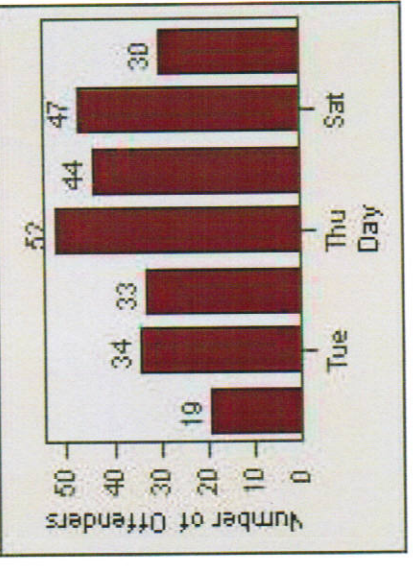

Redflex Redlight Offender Statistics

CONTRACT: Montebello **LOCATION:** MON-MOBE-01 Beverly Blvd and Montebello Blvd
DATE FROM: 1/Jan/2009 **DATE TO:** 31/Jan/2009

LANE 1

LANE 2

LANE 3

Redflex Redlight Offender Statistics

CONTRACT: Montebello **LOCATION:** MON-MOBE-01 Beverly Blvd and Montebello Blvd
DATE FROM: 1/Jan/2009 **DATE TO:** 31/Jan/2009

LANE 4

LANE TOTAL

Redflex Redlight Offender Statistics

CONTRACT: Montebello **LOCATION:** MON-MOBE-01 Beverly Blvd and Montebello Blvd
DATE FROM: 1/Jan/2009 **DATE TO:** 31/Jan/2009

Redflex Redlight Offender Statistics

CONTRACT: Montebello **LOCATION:** MON-MOBE-01 Beverly Blvd and Montebello Blvd
DATE FROM: 1/Jul/2009 **DATE TO:** 31/Jul/2009

LANE 1

LANE 2

LANE 3

Redflex Redlight Offender Statistics