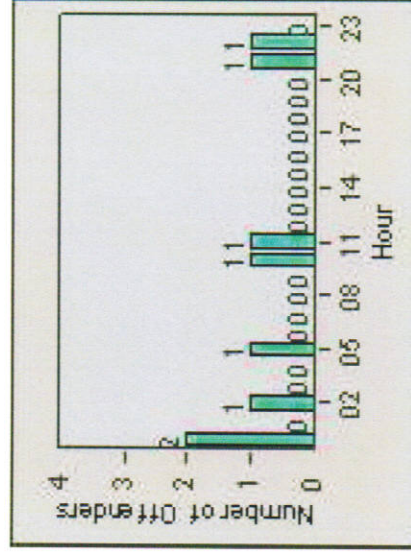

Redflex Redlight Offender Statistics

CONTRACT: Montebello **LOCATION:** MON-MOBE-01 Beverly Blvd and Montebello Blvd
DATE FROM: 1/Apr/2010 **DATE TO:** 30/Apr/2010

LANE 1

LANE 2

LANE 3

Redflex Redlight Offender Statistics

CONTRACT: Montebello **LOCATION:** MON-MOBE-01 Beverly Blvd and Montebello Blvd
DATE FROM: 1/Apr/2010 **DATE TO:** 30/Apr/2010

LANE 4

LANE TOTAL

Redflex Redlight Offender Statistics

CONTRACT: Montebello **LOCATION:** MON-MOBE-01 Beverly Blvd and Montebello Blvd
DATE FROM: 1/Apr/2010 **DATE TO:** 30/Apr/2010