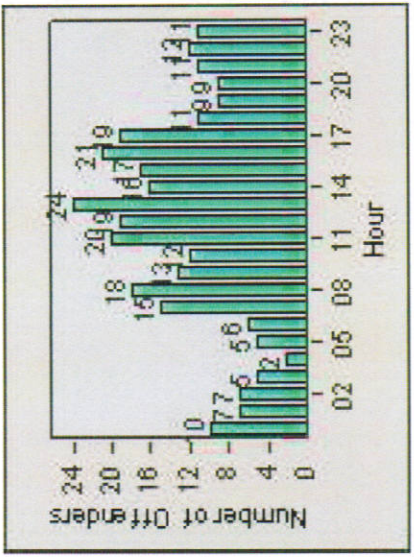

Redflex Redlight Offender Statistics

CONTRACT: Montebello **LOCATION:** MON-MOBE-01 Beverly Blvd and Montebello Blvd
DATE FROM: 1/Jan/2009 **DATE TO:** 31/Jan/2009

LANE 1

LANE 2

LANE 3

Redflex Redlight Offender Statistics

CONTRACT: Montebello **LOCATION:** MON-MOBE-01 Beverly Blvd and Montebello Blvd
DATE FROM: 1/Jan/2009 **DATE TO:** 31/Jan/2009

LANE 4

LANE TOTAL

Redflex Redlight Offender Statistics

CONTRACT: Montebello **LOCATION:** MON-MOBE-01 Beverly Blvd and Montebello Blvd
DATE FROM: 1/Jan/2009 **DATE TO:** 31/Jan/2009

Redflex Redlight Offender Statistics

CONTRACT: Montebello **LOCATION:** MON-MOBE-01 Beverly Blvd and Montebello Blvd
DATE FROM: 1/Jul/2009 **DATE TO:** 31/Jul/2009

LANE 1

LANE 2

LANE 3

Redflex Redlight Offender Statistics