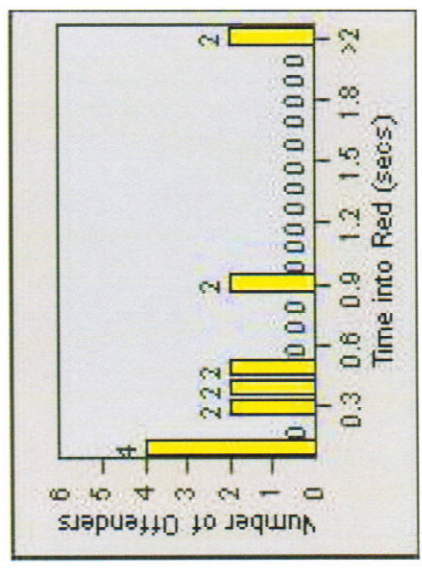

Redflex Redlight Offender Statistics

CONTRACT: Montebello **LOCATION:** MON-MOBE-01 Beverly Blvd and Montebello Blvd
DATE FROM: 1/Jan/2009 **DATE TO:** 31/Jan/2009

LANE 1

LANE 2

LANE 3

Redflex Redlight Offender Statistics

CONTRACT: Montebello **LOCATION:** MON-MOBE-01 Beverly Blvd and Montebello Blvd
DATE FROM: 1/Jan/2009 **DATE TO:** 31/Jan/2009

LANE 4

LANE TOTAL

Redflex Redlight Offender Statistics

CONTRACT: Montebello **LOCATION:** MON-MOBE-01 Beverly Blvd and Montebello Blvd
DATE FROM: 1/Jan/2009 **DATE TO:** 31/Jan/2009

Redflex Redlight Offender Statistics

CONTRACT: Montebello **LOCATION:** MON-MOBE-01 Beverly Blvd and Montebello Blvd
DATE FROM: 1/Jul/2009 **DATE TO:** 31/Jul/2009

LANE 1

LANE 2

LANE 3

Redflex Redlight Offender Statistics