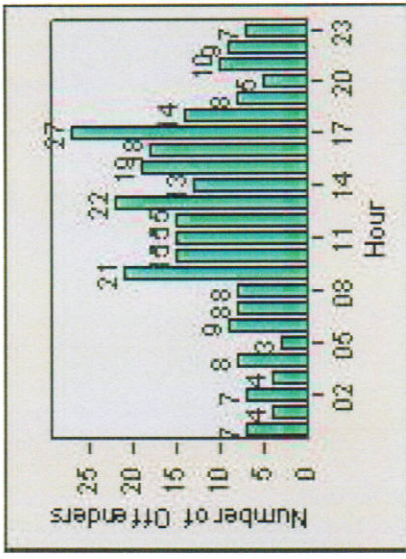

Redflex Redlight Offender Statistics

CONTRACT: Montebello **LOCATION:** MON-MOBE-01 Beverly Blvd and Montebello Blvd
DATE FROM: 1/Jul/2009 **DATE TO:** 31/Jul/2009

LANE 1

LANE 2

LANE 3

Redflex Redlight Offender Statistics

CONTRACT: Montebello LOCATION: MON-MOBE-01 Beverly Blvd and Montebello Blvd
 DATE FROM: 1/Jul/2009 DATE TO: 31/Jul/2009

LANE 4

LANE TOTAL

Redflex Redlight Offender Statistics

CONTRACT: Montebello **LOCATION:** MON-MOBE-01 Beverly Blvd and Montebello Blvd
DATE FROM: 1/Jul/2009 **DATE TO:** 31/Jul/2009

Redflex Redlight Offender Statistics

CONTRACT: Montebello **LOCATION:** MON-MOBE-01 Beverly Blvd and Montebello Blvd
DATE FROM: 1/Apr/2010 **DATE TO:** 30/Apr/2010

LANE 1

LANE 2

LANE 3

Redflex Redlight Offender Statistics