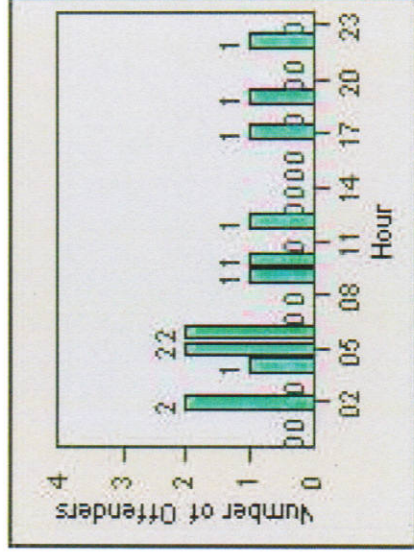

Redflex Redlight Offender Statistics

CONTRACT: Montebello **LOCATION:** MON-MOBE-01 Beverly Blvd and Montebello Blvd
DATE FROM: 1/Apr/2010 **DATE TO:** 30/Apr/2010

LANE 1

LANE 2

LANE 3

Redflex Redlight Offender Statistics

CONTRACT: Montebello **LOCATION:** MON-MOBE-01 Beverly Blvd and Montebello Blvd
DATE FROM: 1/Apr/2010 **DATE TO:** 30/Apr/2010

LANE 4

LANE TOTAL

Redflex Redlight Offender Statistics

CONTRACT: Montebello **LOCATION:** MON-MOBE-01 Beverly Blvd and Montebello Blvd
DATE FROM: 1/Apr/2010 **DATE TO:** 30/Apr/2010