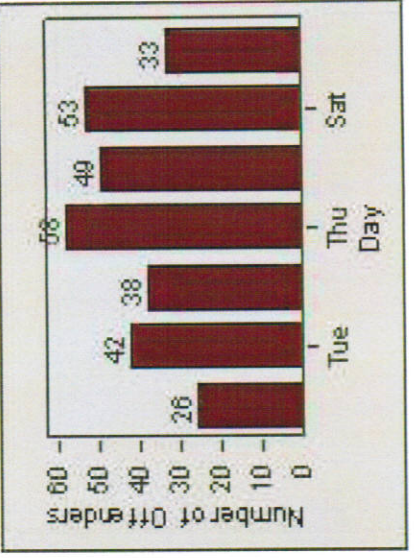

Redflex Redlight Offender Statistics

CONTRACT: Montebello **LOCATION:** MON-MOBE-01 Beverly Blvd and Montebello Blvd
DATE FROM: 1/Jan/2009 **DATE TO:** 31/Jan/2009

LANE 1

LANE 2

LANE 3

Redflex Redlight Offender Statistics

CONTRACT: Montebello **LOCATION:** MON-MOBE-01 Beverly Blvd and Montebello Blvd
DATE FROM: 1/Jan/2009 **DATE TO:** 31/Jan/2009

LANE 4

LANE TOTAL

Redflex Redlight Offender Statistics

CONTRACT: Montebello **LOCATION:** MON-MOBE-01 Beverly Blvd and Montebello Blvd
DATE FROM: 1/Jan/2009 **DATE TO:** 31/Jan/2009

Redflex Redlight Offender Statistics

CONTRACT: Montebello **LOCATION:** MON-MOBE-01 Beverly Blvd and Montebello Blvd
DATE FROM: 1/Jul/2009 **DATE TO:** 31/Jul/2009

LANE 1

LANE 2

LANE 3

Redflex Redlight Offender Statistics