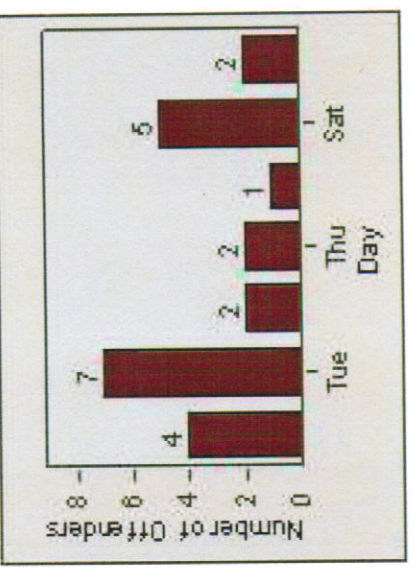

Redflex Redlight Offender Statistics

CONTRACT: Montebello **LOCATION:** MON-MOBE-01 Beverly Blvd and Montebello Blvd
DATE FROM: 1/Jan/2009 **DATE TO:** 31/Jan/2009

LANE 1

LANE 2

LANE 3

Redflex Redlight Offender Statistics

CONTRACT: Montebello **LOCATION:** MON-MOBE-01 Beverly Blvd and Montebello Blvd
DATE FROM: 1/Jan/2009 **DATE TO:** 31/Jan/2009

LANE 4

LANE TOTAL

Redflex Redlight Offender Statistics

CONTRACT: Montebello **LOCATION:** MON-MOBE-01 Beverly Blvd and Montebello Blvd
DATE FROM: 1/Jan/2009 **DATE TO:** 31/Jan/2009

Redflex Redlight Offender Statistics

CONTRACT: Montebello **LOCATION:** MON-MOBE-01 Beverly Blvd and Montebello Blvd
DATE FROM: 1/Jul/2009 **DATE TO:** 31/Jul/2009

LANE 1

LANE 2

LANE 3

Redflex Redlight Offender Statistics