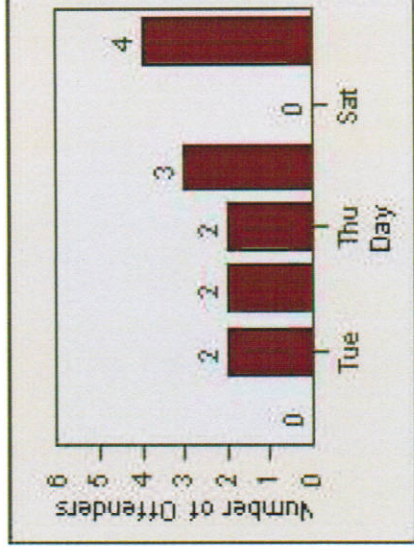

Redflex Redlight Offender Statistics

CONTRACT: Montebello **LOCATION:** MON-MOBE-01 Beverly Blvd and Montebello Blvd
DATE FROM: 1/Apr/2010 **DATE TO:** 30/Apr/2010

LANE 1

LANE 2

LANE 3

Redflex Redlight Offender Statistics

CONTRACT: Montebello **LOCATION:** MON-MOBE-01 Beverly Blvd and Montebello Blvd
DATE FROM: 1/Apr/2010 **DATE TO:** 30/Apr/2010

LANE 4

LANE TOTAL

Redflex Redlight Offender Statistics

CONTRACT: Montebello **LOCATION:** MON-MOBE-01 Beverly Blvd and Montebello Blvd
DATE FROM: 1/Apr/2010 **DATE TO:** 30/Apr/2010