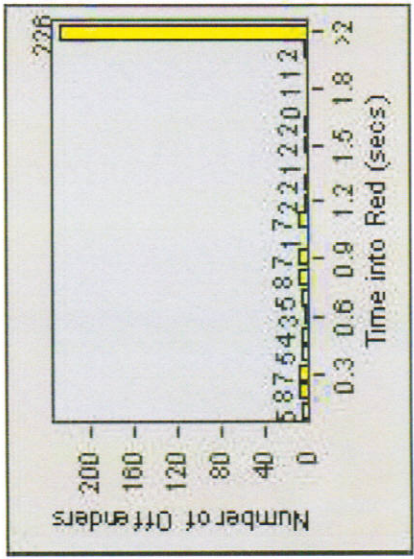

Redflex Redlight Offender Statistics

CONTRACT: Montebello **LOCATION:** MON-MOBE-01 Beverly Blvd and Montebello Blvd
DATE FROM: 1/Jan/2009 **DATE TO:** 31/Jan/2009

LANE 1

LANE 2

LANE 3

Redflex Redlight Offender Statistics

CONTRACT: Montebello **LOCATION:** MON-MOBE-01 Beverly Blvd and Montebello Blvd
DATE FROM: 1/Jan/2009 **DATE TO:** 31/Jan/2009

LANE 4

LANE TOTAL

Redflex Redlight Offender Statistics

CONTRACT: Montebello **LOCATION:** MON-MOBE-01 Beverly Blvd and Montebello Blvd
DATE FROM: 1/Jan/2009 **DATE TO:** 31/Jan/2009

Redflex Redlight Offender Statistics

CONTRACT: Montebello **LOCATION:** MON-MOBE-01 Beverly Blvd and Montebello Blvd
DATE FROM: 1/Jul/2009 **DATE TO:** 31/Jul/2009

LANE 1

LANE 2

LANE 3

Redflex Redlight Offender Statistics