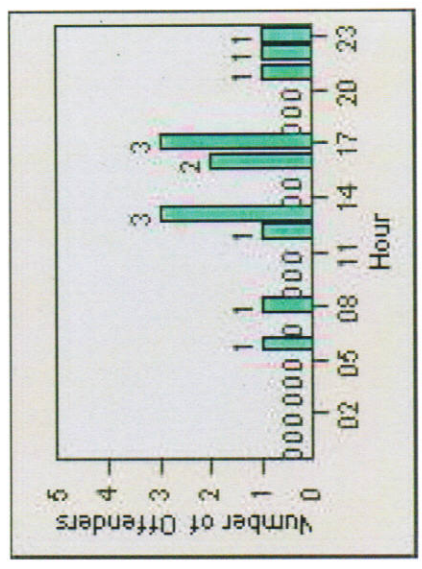

Redflex Redlight Offender Statistics

CONTRACT: Montebello **LOCATION:** MON-MOBE-01 Beverly Blvd and Montebello Blvd
DATE FROM: 1/Jan/2009 **DATE TO:** 31/Jan/2009

LANE 1

LANE 2

LANE 3

Redflex Redlight Offender Statistics

CONTRACT: Montebello **LOCATION:** MON-MOBE-01 Beverly Blvd and Montebello Blvd
DATE FROM: 1/Jan/2009 **DATE TO:** 31/Jan/2009

LANE 4

LANE TOTAL

Redflex Redlight Offender Statistics

CONTRACT: Montebello **LOCATION:** MON-MOBE-01 Beverly Blvd and Montebello Blvd
DATE FROM: 1/Jan/2009 **DATE TO:** 31/Jan/2009

Redflex Redlight Offender Statistics

CONTRACT: Montebello **LOCATION:** MON-MOBE-01 Beverly Blvd and Montebello Blvd
DATE FROM: 1/Jul/2009 **DATE TO:** 31/Jul/2009

LANE 1

LANE 2

LANE 3

Redflex Redlight Offender Statistics