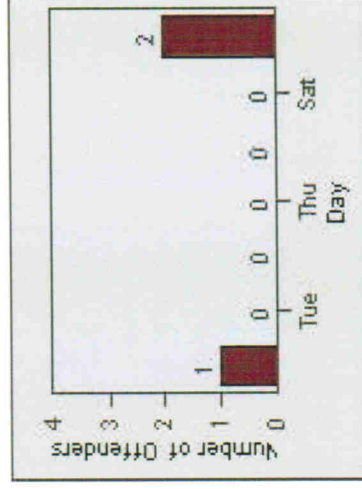

Redflex Redlight Offender Statistics

CONTRACT: Montebello **LOCATION:** MON-MOPA-03 N. Montebello Blvd
DATE FROM: 01-Oct-2011 **DATE TO:** 31-Oct-2011

LANE 1

LANE 2

LANE 3

Redflex Redlight Offender Statistics

CONTRACT: Montebello **LOCATION:** MON-MOPA-03 N. Montebello Blvd
DATE FROM: 01-Oct-2011 **DATE TO:** 31-Oct-2011

LANE 4

LANE TOTAL

Redflex Redlight Offender Statistics

CONTRACT: Montebello LOCATION: MON-MOPA-03 N. Montebello Blvd
DATE FROM: 01-Oct-2011 DATE TO: 31-Oct-2011