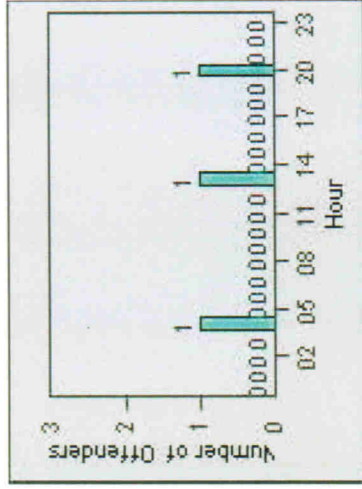

Redflex Redlight Offender Statistics

CONTRACT: Montebello **LOCATION:** MON-MOPA-03 N. Montebello Blvd
DATE FROM: 01-Oct-2011 **DATE TO:** 31-Oct-2011

LANE 1

LANE 2

LANE 3

Redflex Redlight Offender Statistics

CONTRACT: Montebello **LOCATION:** MON-MOPA-03 N. Montebello Blvd
DATE FROM: 01-Oct-2011 **DATE TO:** 31-Oct-2011

LANE 4

LANE TOTAL

Redflex Redlight Offender Statistics

CONTRACT: Montebello LOCATION: MON-MOPA-03 N. Montebello Blvd
DATE FROM: 01-Oct-2011 DATE TO: 31-Oct-2011