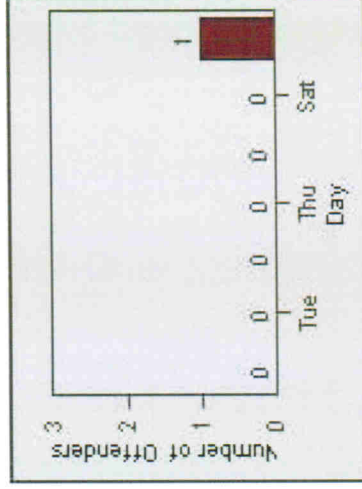

Redflex Redlight Offender Statistics

CONTRACT: Montebello **LOCATION:** MON-MOPA-03 N. Montebello Blvd
DATE FROM: 01-Oct-2011 **DATE TO:** 31-Oct-2011

LANE 1

LANE 2

LANE 3

Redflex Redlight Offender Statistics

CONTRACT: Montebello **LOCATION:** MON-MOPA-03 N. Montebello Blvd
DATE FROM: 01-Oct-2011 **DATE TO:** 31-Oct-2011

LANE 4

LANE TOTAL

Redflex Redlight Offender Statistics

CONTRACT: Montebello LOCATION: MON-MOPA-03 N. Montebello Blvd
DATE FROM: 01-Oct-2011 DATE TO: 31-Oct-2011