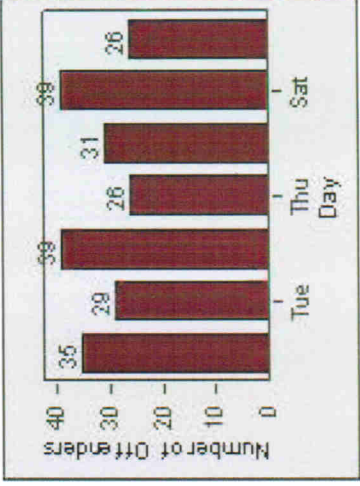

Redflex Redlight Offender Statistics

CONTRACT: Montebello **LOCATION:** MON-MOPA-03 N. Montebello Blvd
DATE FROM: 01-Oct-2011 **DATE TO:** 31-Oct-2011

LANE 1

LANE 2

LANE 3

Redflex Redlight Offender Statistics

CONTRACT: Montebello **LOCATION:** MON-MOPA-03 N. Montebello Blvd
DATE FROM: 01-Oct-2011 **DATE TO:** 31-Oct-2011

LANE 4

LANE TOTAL

Redflex Redlight Offender Statistics

CONTRACT: Montebello LOCATION: MON-MOPA-03 N. Montebello Blvd
DATE FROM: 01-Oct-2011 DATE TO: 31-Oct-2011