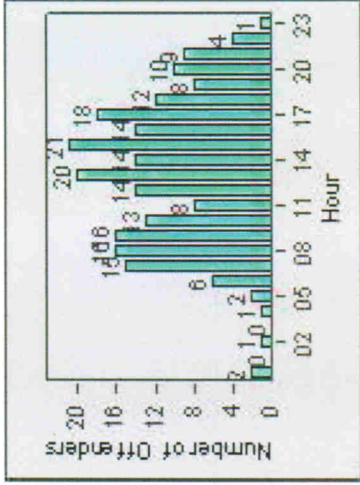

Redflex Redlight Offender Statistics

CONTRACT: Montebello **LOCATION:** MON-MOPA-03 N. Montebello Blvd
DATE FROM: 01-Oct-2011 **DATE TO:** 31-Oct-2011

LANE 1

LANE 2

LANE 3

Redflex Redlight Offender Statistics

CONTRACT: Montebello **LOCATION:** MON-MOPA-03 N. Montebello Blvd
DATE FROM: 01-Oct-2011 **DATE TO:** 31-Oct-2011

LANE 4

LANE TOTAL

Redflex Redlight Offender Statistics

CONTRACT: Montebello LOCATION: MON-MOPA-03 N. Montebello Blvd
DATE FROM: 01-Oct-2011 DATE TO: 31-Oct-2011