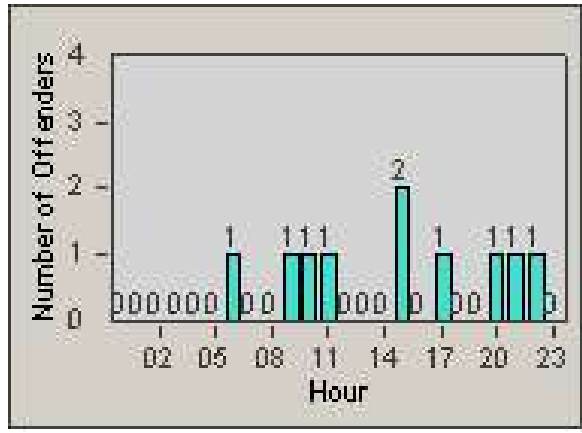

# Redflex Redlight Offender Statistics

CONTRACT: Moreno Valley

LOCATION: MOR-FRCE-01 Frederick St and Centerpoint Dr

DATE FROM: 1/Jan/2009

DATE TO: 31/Jan/2009

LANE 4

LANE TOTAL