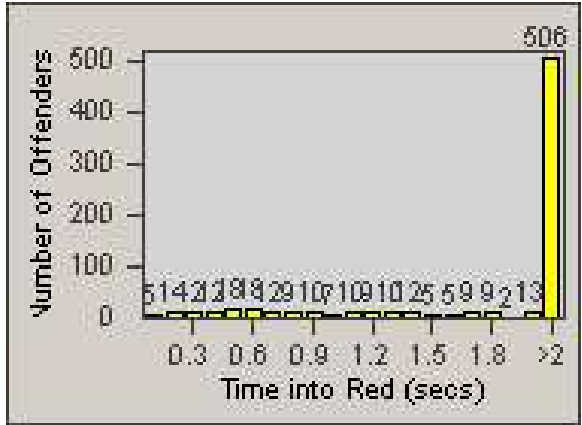

# Redflex Redlight Offender Statistics

CONTRACT: Moreno Valley

LOCATION: MOR-FRCE-01 Frederick St and Centerpoint Dr

DATE FROM: 1/Jan/2009

DATE TO: 31/Jan/2009

LANE 4

LANE TOTAL