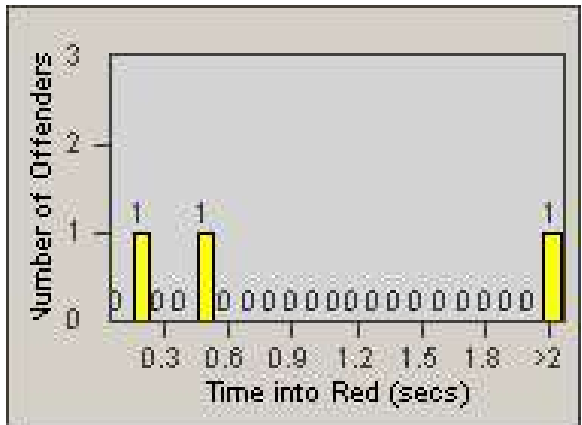

Redflex Redlight Offender Statistics

CONTRACT: Moreno Valley

LOCATION: MOR-FRCE-01 Frederick St and Centerpoint Dr

DATE FROM: 1/Jan/2009

DATE TO: 31/Jan/2009

LANE 1