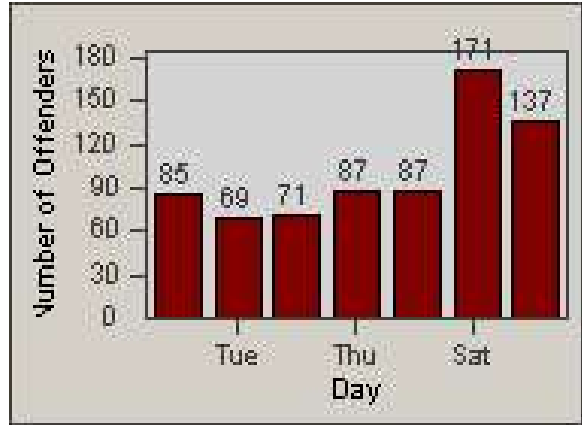

# Redflex Redlight Offender Statistics

CONTRACT: Moreno Valley

LOCATION: MOR-FRCE-01 Frederick St and Centerpoint Dr

DATE FROM: 1/Jan/2009

DATE TO: 31/Jan/2009

LANE 4

LANE TOTAL