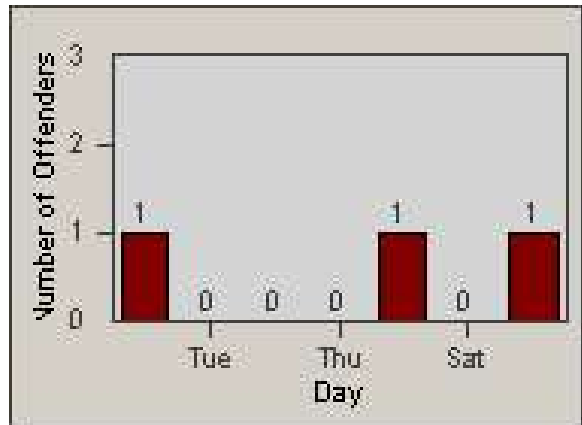

Redflex Redlight Offender Statistics

CONTRACT: Moreno Valley

LOCATION: MOR-FRCE-01 Frederick St and Centerpoint Dr

DATE FROM: 1/Jan/2009

DATE TO: 31/Jan/2009

LANE 1