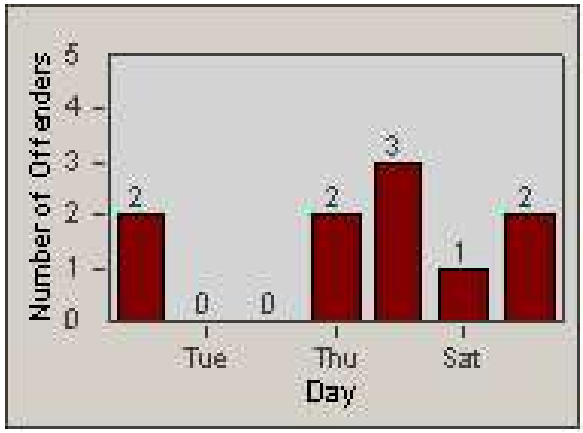

# Redflex Redlight Offender Statistics

CONTRACT: Moreno Valley

LOCATION: MOR-FRCE-01 Frederick St and Centerpoint Dr

DATE FROM: 1/Jan/2009

DATE TO: 31/Jan/2009

LANE 4

LANE TOTAL