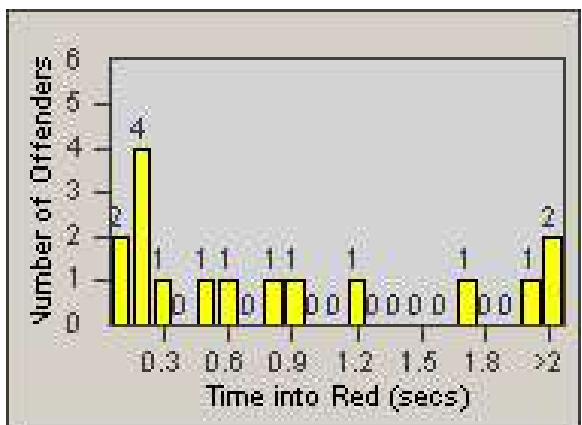

Redflex Redlight Offender Statistics

CONTRACT: Moreno Valley

LOCATION: MOR-FRCE-01 Frederick St and Centerpoint Dr

DATE FROM: 1/Jan/2009

DATE TO: 31/Jan/2009

LANE 1

LANE 2

LANE 3