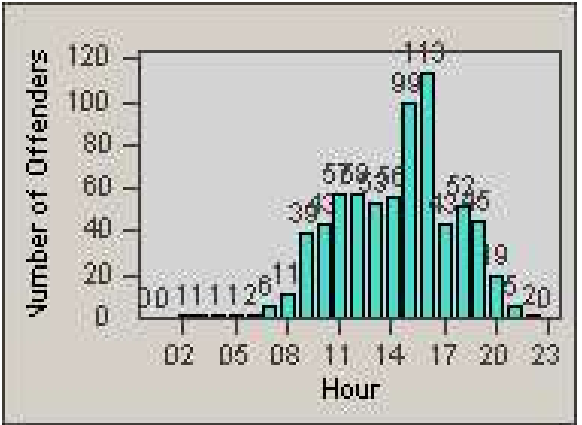

# Redflex Redlight Offender Statistics

CONTRACT: Moreno Valley

LOCATION: MOR-FRCE-01 Frederick St and Centerpoint Dr

DATE FROM: 1/Jan/2009

DATE TO: 31/Jan/2009

LANE 4

LANE TOTAL