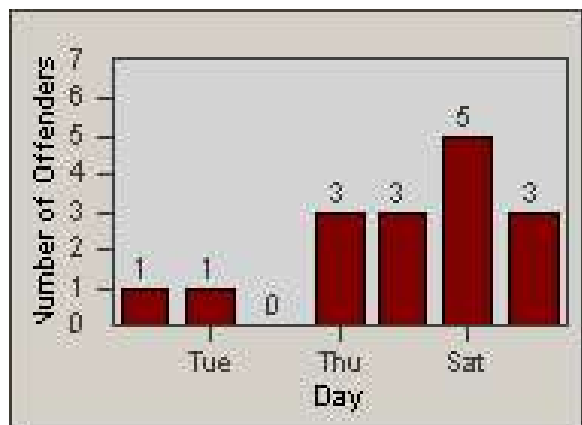

Redflex Redlight Offender Statistics

CONTRACT: Moreno Valley

LOCATION: MOR-FRCE-01 Frederick St and Centerpoint Dr

DATE FROM: 1/Jan/2009

DATE TO: 31/Jan/2009

LANE 1

LANE 2

LANE 3