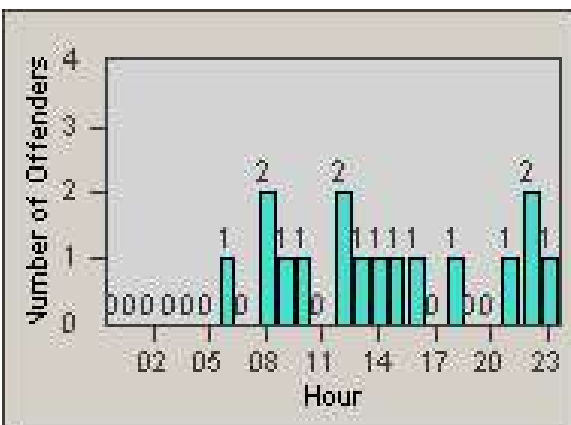

Redflex Redlight Offender Statistics

CONTRACT: Moreno Valley

LOCATION: MOR-FRCE-01 Frederick St and Centerpoint Dr

DATE FROM: 1/Jan/2009

DATE TO: 31/Jan/2009

LANE 1

LANE 2

LANE 3