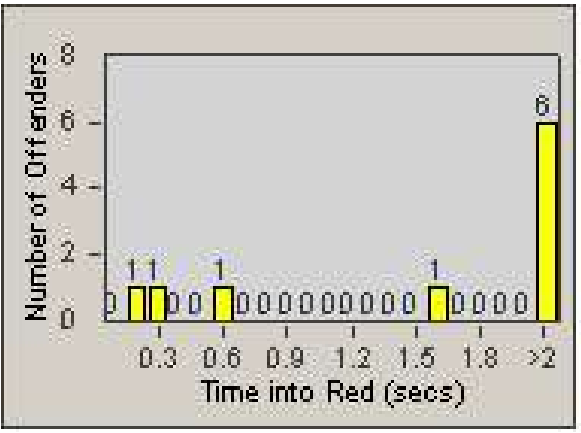

# Redflex Redlight Offender Statistics

CONTRACT: Moreno Valley

LOCATION: MOR-FRCE-01 Frederick St and Centerpoint Dr

DATE FROM: 1/Jan/2009

DATE TO: 31/Jan/2009

LANE 4

LANE TOTAL