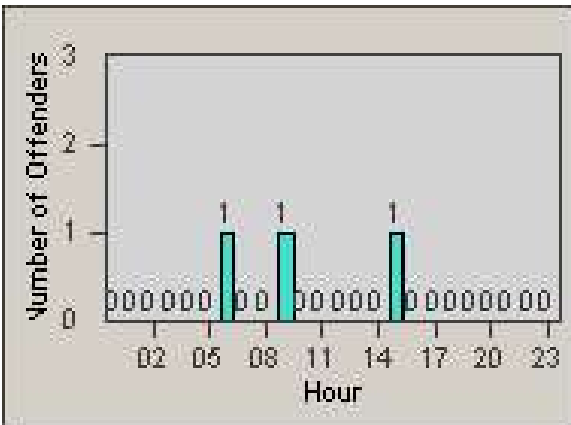

Redflex Redlight Offender Statistics

CONTRACT: Moreno Valley

LOCATION: MOR-FRCE-01 Frederick St and Centerpoint Dr

DATE FROM: 1/Jan/2009

DATE TO: 31/Jan/2009

LANE 1