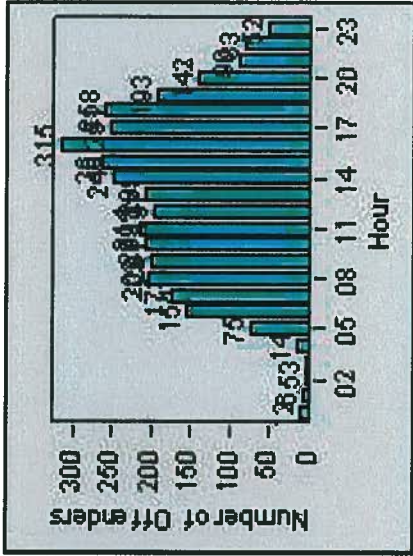

LANE 4

LANE TOTAL

Redflex Redlight Offender Statistics

CONTRACT: Napa LOCATION: NPA-BRTR-01 Big Ranch Rd and Trancas Ave

DATE FROM: 1/Apr/2010 DATE TO: 30/Jun/2010

Redflex Redlight Offender Statistics

CONTRACT: Napa LOCATION: NPA-1212-01 Hwy 29
 DATE FROM: 1/Apr/2010 DATE TO: 30/Jun/2010

LANE 1

LANE 2

LANE 3

Redflex Redlight Offender Statistics

CONTRACT: Napa **LOCATION:** NPA-1212-01 Hwy 29
DATE FROM: 1/Apr/2010 **DATE TO:** 30/Jun/2010

LANE 4

LANE TOTAL

Redflex Redlight Offender Statistics