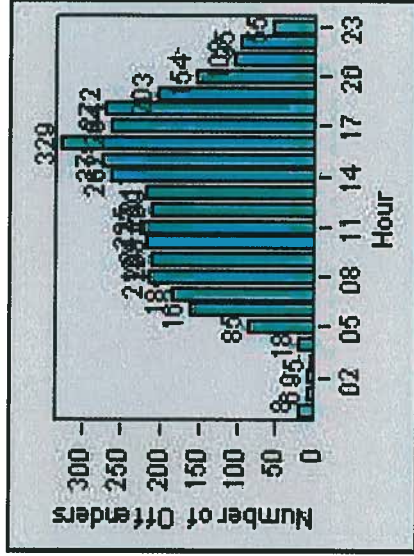

Redflex Redlight Offender Statistics

CONTRACT: Napa   **LOCATION:** NPA-1212-01 Hwy 29
DATE FROM: 1/Apr/2010   **DATE TO:** 30/Jun/2010