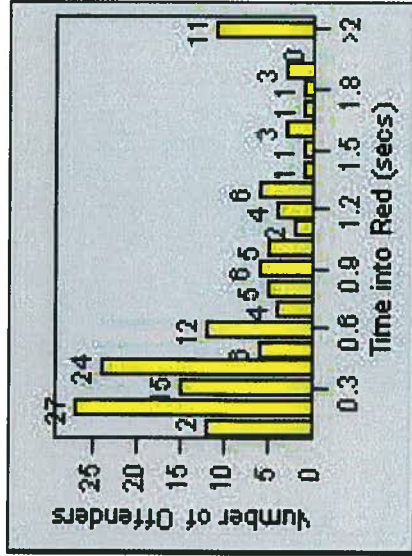

Redflex Redlight Offender Statistics

CONTRACT: Napa LOCATION: NPA-1212-01 Hwy 29
DATE FROM: 1/Apr/2010 DATE TO: 30/Jun/2010

LANE 1