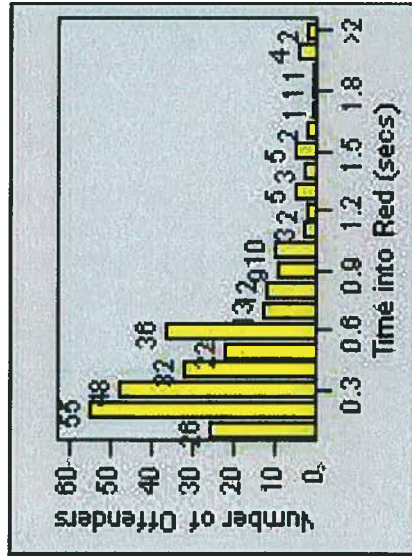

LANE 1

LANE 2

LANE 3

Redflex Redlight Offender Statistics

CONTRACT: Napa **LOCATION:** NPA-SOIM-01 Soscol Ave
DATE FROM: 1/Apr/2010 **DATE TO:** 30/Jun/2010

LANE 4

LANE TOTAL

Redflex Redlight Offender Statistics