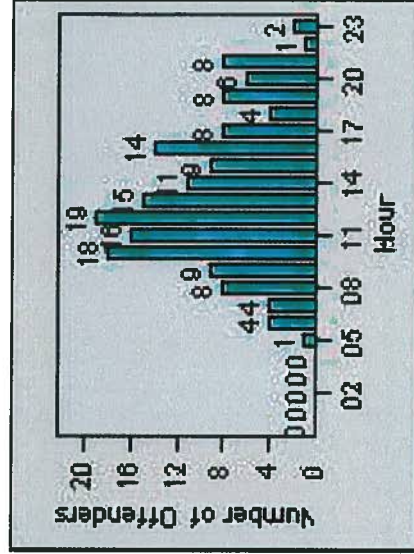

Redflex Redlight Offender Statistics

CONTRACT: Napa LOCATION: NPA-JEFI-01 Jefferson St and First St
 DATE FROM: 1/Apr/2010 DATE TO: 30/Jun/2010

LANE 1

LANE 2

LANE 3

Redflex Redlight Offender Statistics

CONTRACT: Napa **LOCATION:** NPA-JEFI-01 Jefferson St and First St
DATE FROM: 1/Apr/2010 **DATE TO:** 30/Jun/2010

LANE 4

LANE TOTAL

Redflex Redlight Offender Statistics

CONTRACT: Napa **LOCATION:** NPA-JEFI-01 Jefferson St and First St
DATE FROM: 1/Apr/2010 **DATE TO:** 30/Jun/2010

Redflex Redlight Offender Statistics