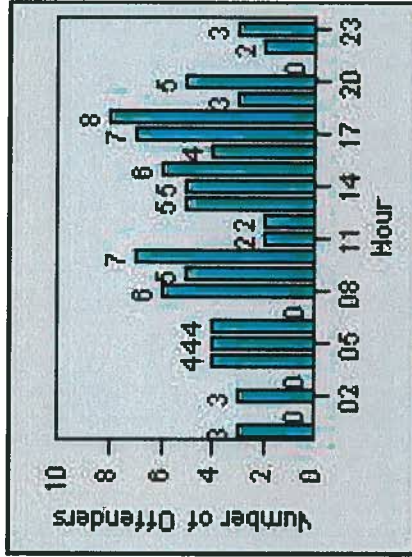

LANE 2

LANE 3