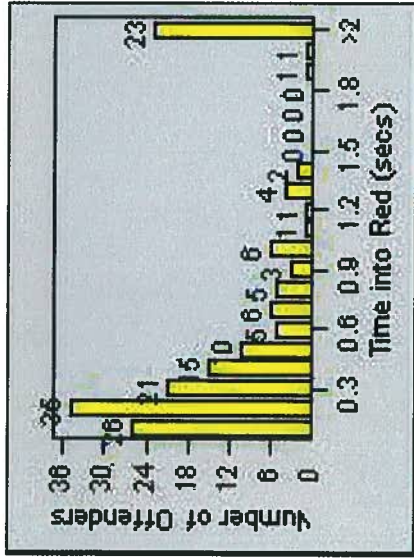

Redflex Redlight Offender Statistics

CONTRACT: Napa LOCATION: NPA-JEFI-01 Jefferson St and First St
 DATE FROM: 1/Apr/2010 DATE TO: 30/Jun/2010

LANE 1

LANE 2

LANE 3

Redflex Redlight Offender Statistics

CONTRACT: Napa **LOCATION:** NPA-JEFI-01 Jefferson St and First St
DATE FROM: 1/Apr/2010 **DATE TO:** 30/Jun/2010