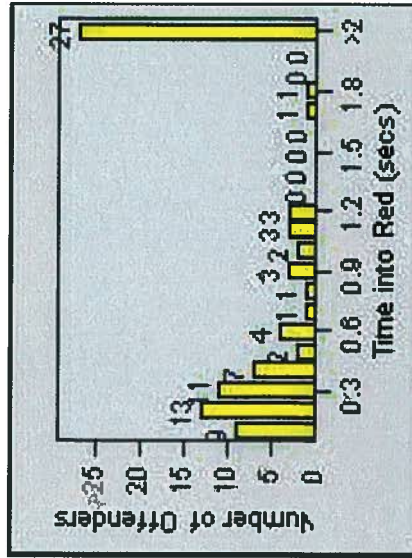

Redflex Redlight Offender Statistics

CONTRACT: Napa   **LOCATION:** NPA-BRTR-01 Big Ranch Rd and Trancas Ave
DATE FROM: 1/Apr/2010   **DATE TO:** 30/Jun/2010

LANE 2

LANE 3