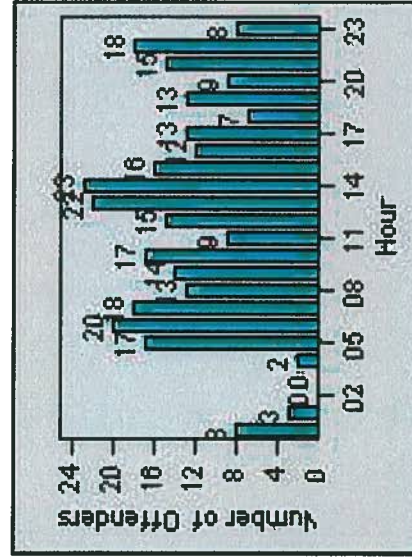

LANE 1

LANE 2

LANE 3

Redflex Redlight Offender Statistics

CONTRACT: Napa **LOCATION:** NPA-SOIM-01 Soscol Ave
DATE FROM: 1/Apr/2010 **DATE TO:** 30/Jun/2010

LANE 4

LANE TOTAL

Redflex Redlight Offender Statistics