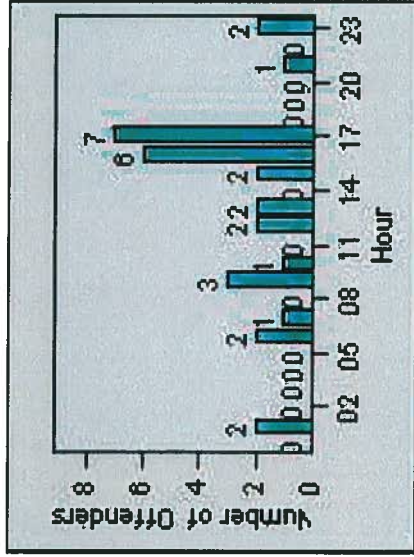

Redflex Redlight Offender Statistics

CONTRACT: Napa   **LOCATION:** NPA-BRTR-01 Big Ranch Rd and Trancas Ave
DATE FROM: 1/Apr/2010   **DATE TO:** 30/Jun/2010

LANE 1