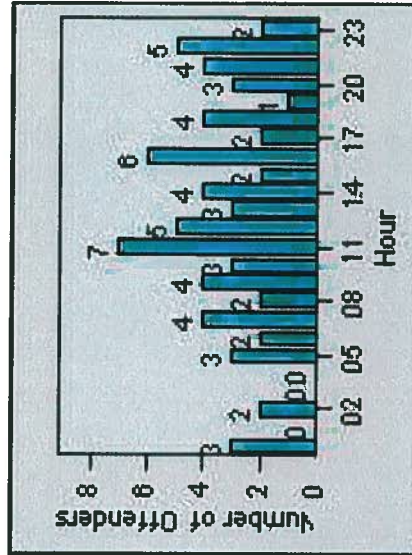

LANE 2

LANE 3