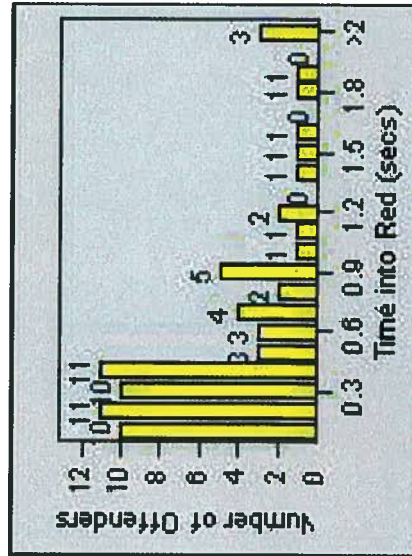

Redflex Redlight Offender Statistics

CONTRACT: Napa LOCATION: NPA-1212-01 Hwy 29
DATE FROM: 1/Apr/2010 DATE TO: 30/Jun/2010

LANE 2

LANE 3