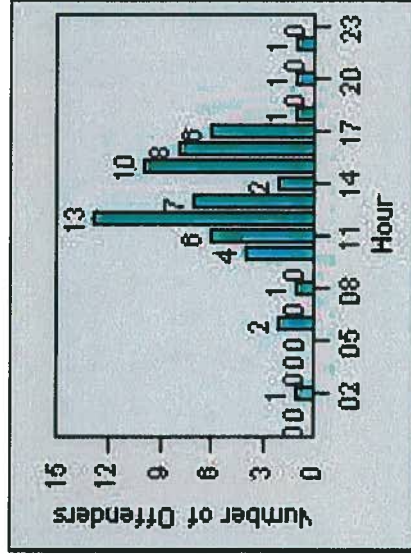

Redflex Redlight Offender Statistics

CONTRACT: Napa   **LOCATION:** NPA-SOIM-01 Soscol Ave
DATE FROM: 1/Apr/2010   **DATE TO:** 30/Jun/2010

LANE 1