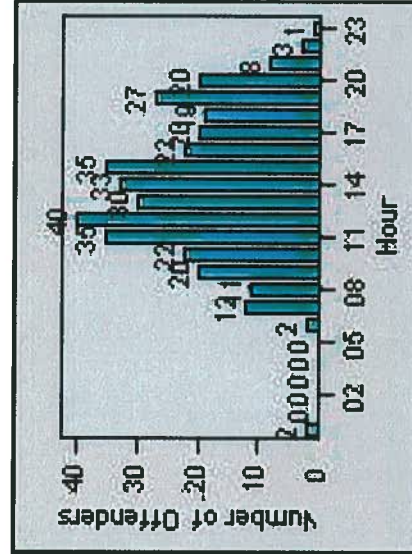

Redflex Redlight Offender Statistics

CONTRACT: Napa LOCATION: NPA-JEFI-01 Jefferson St and First St
 DATE FROM: 1/Apr/2010 DATE TO: 30/Jun/2010

LANE 1

LANE 2

LANE 3

Redflex Redlight Offender Statistics

CONTRACT: Napa **LOCATION:** NPA-JEFI-01 Jefferson St and First St
DATE FROM: 1/Apr/2010 **DATE TO:** 30/Jun/2010

LANE 4

LANE TOTAL

Redflex Redlight Offender Statistics

CONTRACT: Napa **LOCATION:** NPA-JEFI-01 Jefferson St and First St
DATE FROM: 1/Apr/2010 **DATE TO:** 30/Jun/2010

Redflex Redlight Offender Statistics