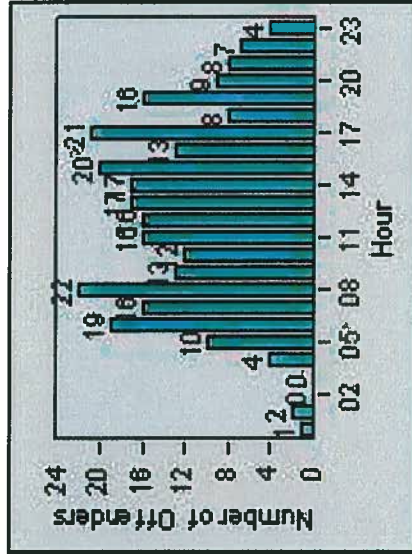

LANE 1

LANE 2

LANE 3

Redflex Redlight Offender Statistics

CONTRACT: Napa **LOCATION:** NPA-SOIM-01 Soscol Ave
DATE FROM: 1/Apr/2010 **DATE TO:** 30/Jun/2010

LANE 4

LANE TOTAL

Redflex Redlight Offender Statistics