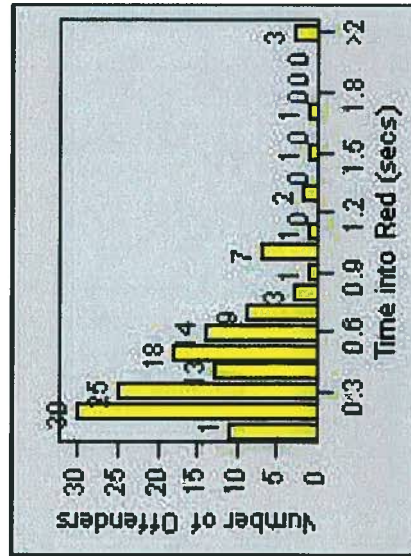

Redflex Redlight Offender Statistics

CONTRACT: Napa   **LOCATION:** NPA-SOIM-01 Soscol Ave
DATE FROM: 1/Apr/2010   **DATE TO:** 30/Jun/2010

LANE 2

LANE 3