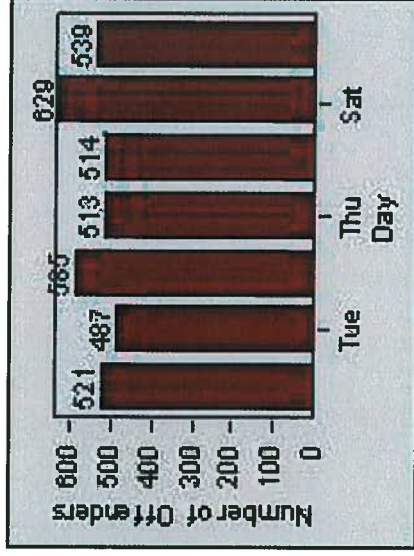

Redflex Redlight Offender Statistics

CONTRACT: Napa   **LOCATION:** NPA-1212-01 Hwy 29
DATE FROM: 1/Apr/2010   **DATE TO:** 30/Jun/2010