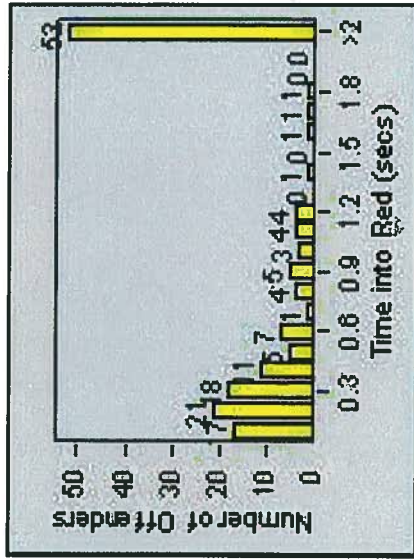

LANE 4

LANE TOTAL

Redflex Redlight Offender Statistics

CONTRACT: Napa LOCATION: NPA-BRTR-01 Big Ranch Rd and Trancas Ave

DATE FROM: 1/Apr/2010 DATE TO: 30/Jun/2010

Redflex Redlight Offender Statistics

CONTRACT: Napa LOCATION: NPA-1212-01 Hwy 29
 DATE FROM: 1/Apr/2010 DATE TO: 30/Jun/2010