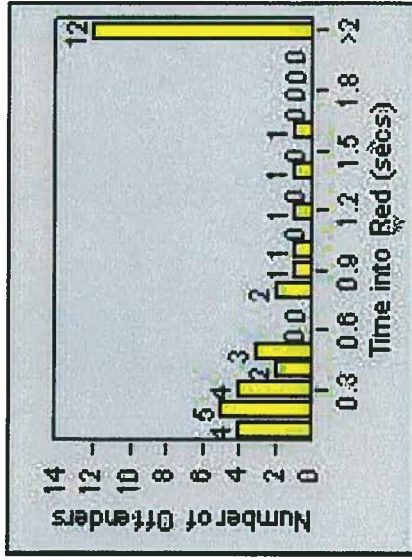

CONTRACT: Napa **LOCATION:** NPA-BRTR-01 Big Ranch Rd and Trancas Ave
DATE FROM: 1/Apr/2010 **DATE TO:** 30/Jun/2010

LANE 1

LANE 2

LANE 3

Redflex Redlight Offender Statistics

CONTRACT: Napa **LOCATION:** NPA-BRTR-01 Big Ranch Rd and Trancas Ave
DATE FROM: 1/Apr/2010 **DATE TO:** 30/Jun/2010

LANE 4

LANE TOTAL

Redflex Redlight Offender Statistics

CONTRACT: Napa LOCATION: NPA-BRTR-01 Big Ranch Rd and Trancas Ave

DATE FROM: 1/Apr/2010 DATE TO: 30/Jun/2010

Redflex Redlight Offender Statistics

CONTRACT: Napa LOCATION: NPA-1212-01 Hwy 29
 DATE FROM: 1/Apr/2010 DATE TO: 30/Jun/2010