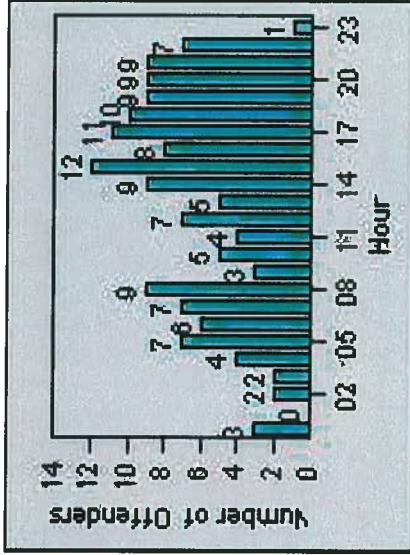

Redflex Redlight Offender Statistics

CONTRACT: Napa LOCATION: NPA-1212-01 Hwy 29
DATE FROM: 1/Apr/2010 DATE TO: 30/Jun/2010

LANE 1