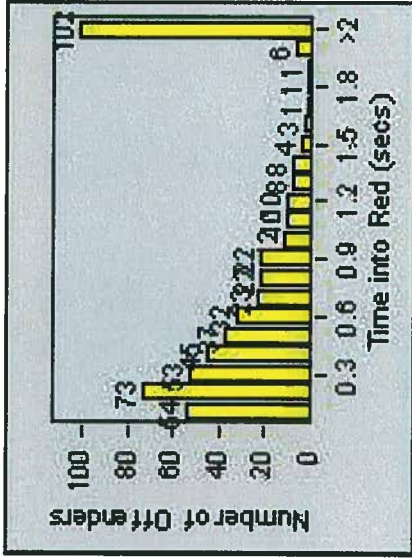

LANE 4

LANE TOTAL

Redflex Redlight Offender Statistics

CONTRACT: Napa **LOCATION:** NPA-JEFI-01 Jefferson St and First St
DATE FROM: 1/Apr/2010 **DATE TO:** 30/Jun/2010

Redflex Redlight Offender Statistics