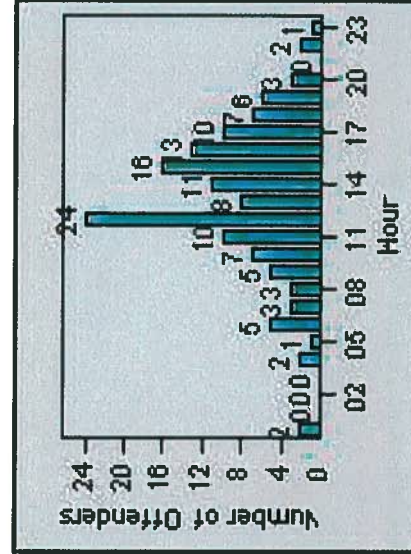

LANE 2

LANE 3