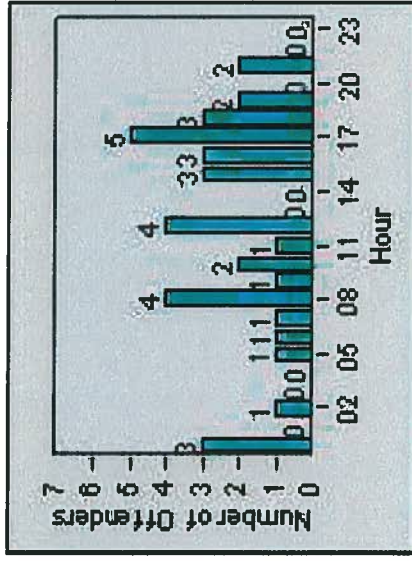

CONTRACT: Napa **LOCATION:** NPA-BRTR-01 Big Ranch Rd and Trancas Ave
DATE FROM: 1/Apr/2010 **DATE TO:** 30/Jun/2010

LANE 1

LANE 2

LANE 3

Redflex Redlight Offender Statistics

CONTRACT: Napa **LOCATION:** NPA-BRTR-01 Big Ranch Rd and Trancas Ave
DATE FROM: 1/Apr/2010 **DATE TO:** 30/Jun/2010

LANE 4

LANE TOTAL

Redflex Redlight Offender Statistics

CONTRACT: Napa LOCATION: NPA-BRTR-01 Big Ranch Rd and Trancas Ave

DATE FROM: 1/Apr/2010 DATE TO: 30/Jun/2010

Redflex Redlight Offender Statistics

CONTRACT: Napa LOCATION: NPA-1212-01 Hwy 29
 DATE FROM: 1/Apr/2010 DATE TO: 30/Jun/2010