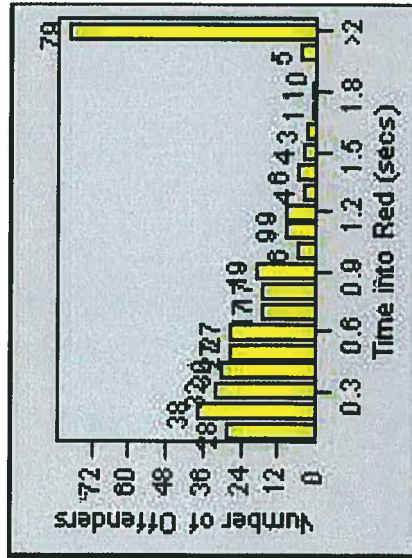

Redflex Redlight Offender Statistics

CONTRACT: Napa LOCATION: NPA-JEFI-01 Jefferson St and First St
 DATE FROM: 1/Apr/2010 DATE TO: 30/Jun/2010

LANE 1

LANE 2

LANE 3

Redflex Redlight Offender Statistics

CONTRACT: Napa **LOCATION:** NPA-JEFI-01 Jefferson St and First St
DATE FROM: 1/Apr/2010 **DATE TO:** 30/Jun/2010