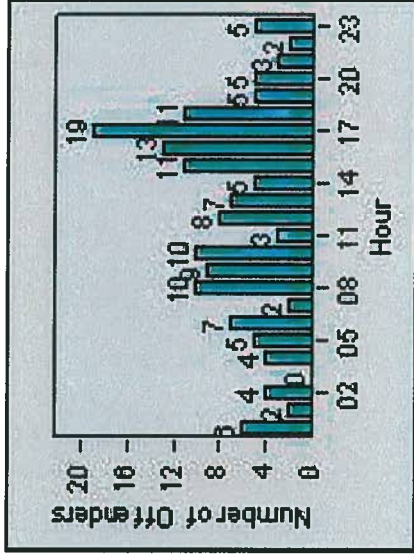

LANE 4

LANE TOTAL

Redflex Redlight Offender Statistics

CONTRACT: Napa LOCATION: NPA-BRTR-01 Big Ranch Rd and Trancas Ave

DATE FROM: 1/Apr/2010 DATE TO: 30/Jun/2010

Redflex Redlight Offender Statistics

CONTRACT: Napa LOCATION: NPA-1212-01 Hwy 29
 DATE FROM: 1/Apr/2010 DATE TO: 30/Jun/2010