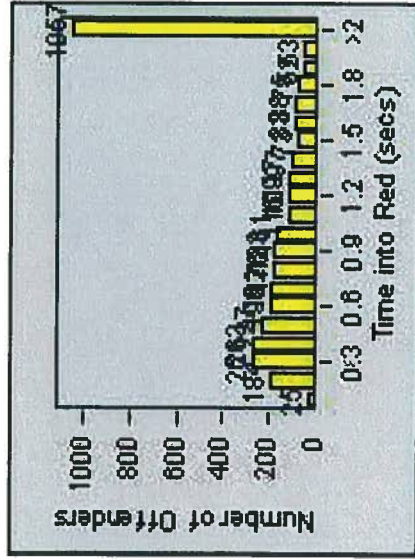

Redflex Redlight Offender Statistics

CONTRACT: Napa   **LOCATION:** NPA-1212-01 Hwy 29
DATE FROM: 1/Apr/2010   **DATE TO:** 30/Jun/2010