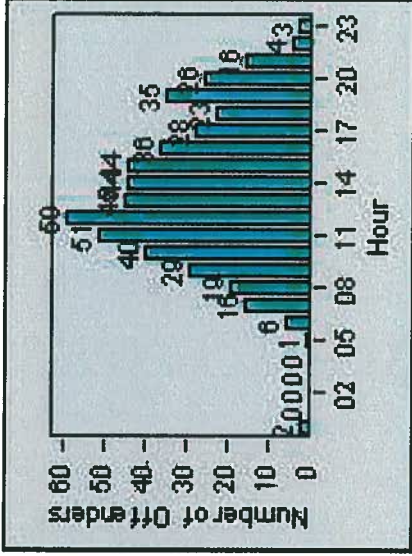

LANE 4

LANE TOTAL

Redflex Redlight Offender Statistics

CONTRACT: Napa **LOCATION:** NPA-JEFI-01 Jefferson St and First St
DATE FROM: 1/Apr/2010 **DATE TO:** 30/Jun/2010

Redflex Redlight Offender Statistics