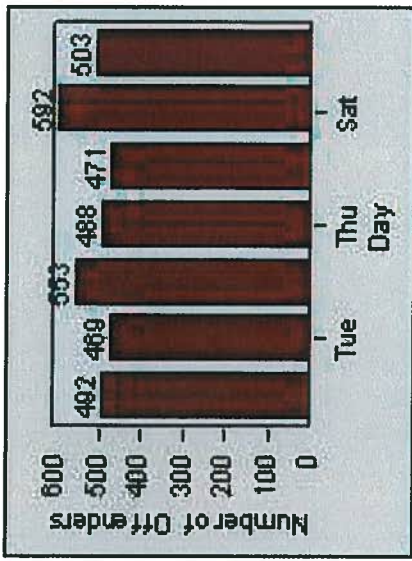

LANE 4

LANE TOTAL

Redflex Redlight Offender Statistics

CONTRACT: Napa LOCATION: NPA-BRTR-01 Big Ranch Rd and Trancas Ave

DATE FROM: 1/Apr/2010 DATE TO: 30/Jun/2010

Redflex Redlight Offender Statistics

CONTRACT: Napa LOCATION: NPA-1212-01 Hwy 29
 DATE FROM: 1/Apr/2010 DATE TO: 30/Jun/2010

LANE 1

LANE 2

LANE 3

Redflex Redlight Offender Statistics

CONTRACT: Napa **LOCATION:** NPA-1212-01 Hwy 29
DATE FROM: 1/Apr/2010 **DATE TO:** 30/Jun/2010

LANE 4

LANE TOTAL

Redflex Redlight Offender Statistics